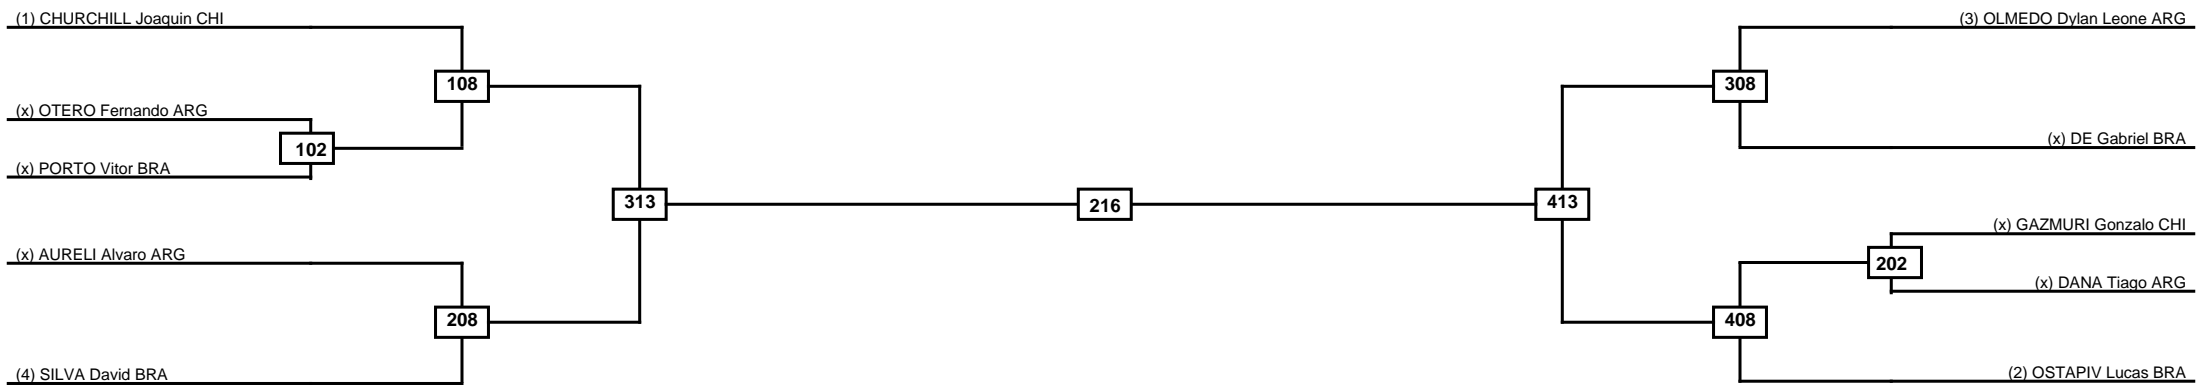

Round of 16	Quarterfinals	Semifinals	Final	Semifinals	Quarterfinals	Round of 16
-------------	---------------	------------	-------	------------	---------------	-------------

Classification

LEGEND	RSC: Win by Referee stops contest	PTG: Win by Point gap	SUP: Win by Superiority	DSQ: Win by Disqualification	DQB: Win by Disqualification for Unsportsmanlike behavior	DWR: Win by double Withdrawal	R: Round
(x)Seed	PFT: Win by Final score	GDP: Win by Golden points	WDR: Win by Withdrawal	PUN: Win by Punitive declaration	DDB: Double disqualification for Unsportsmanlike behavior	DDQ: Double Disqualification	