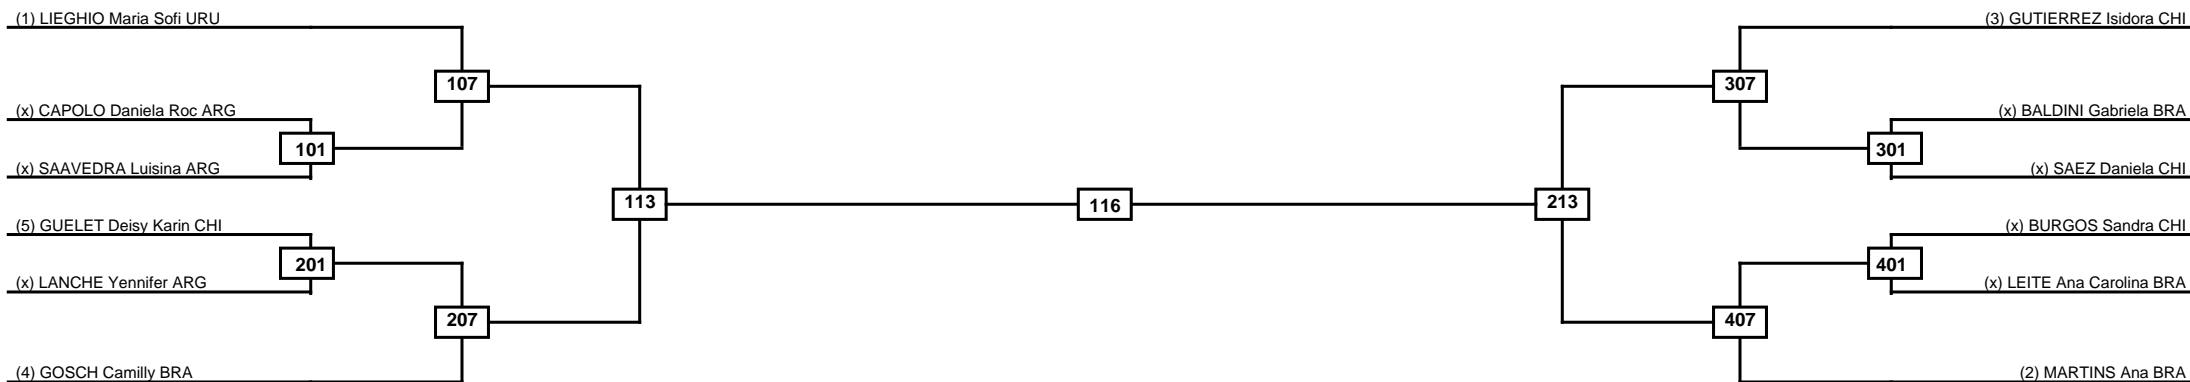

Quarterfinals	Semifinals	Final	Semifinals	Quarterfinals
---------------	------------	-------	------------	---------------

Classification

LEGEND	RSC: Win by Referee stops contest	PTG: Win by Point gap	SUP: Win by Superiority	DSQ: Win by Disqualification	DQB: Win by Disqualification for Unsportsmanlike behavior	DWR: Win by double Withdrawal	R: Round
	(x)Seed	PFT: Win by Final score	GDP: Win by Golden points	WDR: Win by Withdrawal	PUN: Win by Punitive declaration	DDB: Double disqualification for Unsportsmanlike behavior	DDQ: Double Disqualification

Round of 16	Quarterfinals	Semifinals	Final
-------------	---------------	------------	-------

Round of 16	Quarterfinals	Semifinals	Final	Semifinals	Quarterfinals	Round of 16
-------------	---------------	------------	-------	------------	---------------	-------------