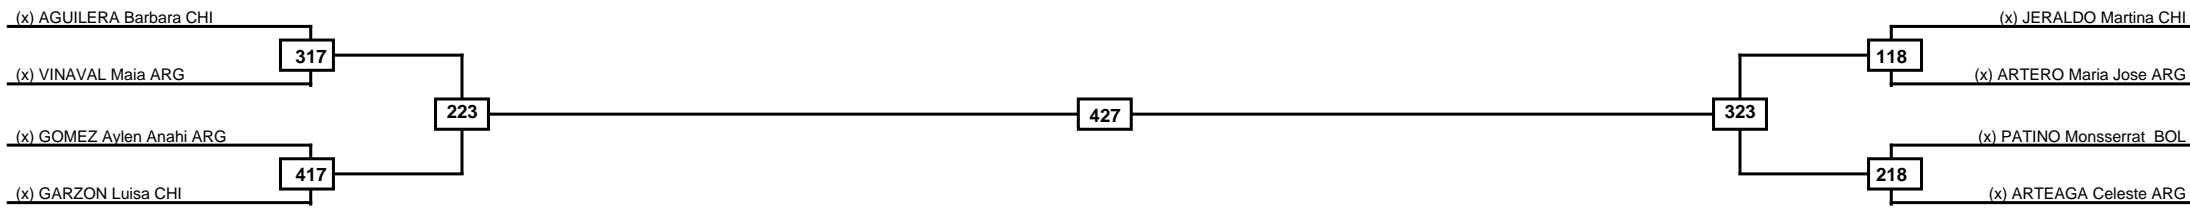

Quarterfinals	Semifinals	Final	Semifinals	Quarterfinals

Classification

LEGEND	RSC: Win by Referee stops contest	PTG: Win by Point gap	SUP: Win by Superiority	DSQ: Win by Disqualification	DQB: Win by Disqualification for Unsportsmanlike behavior	DWR: Win by double Withdrawal	R: Round
	PFT: Win by Final score	GDP: Win by Golden points	WDR: Win by Withdrawal	PUN: Win by Punitive declaration	DDB: Double disqualification for Unsportsmanlike behavior	DDQ: Double Disqualification