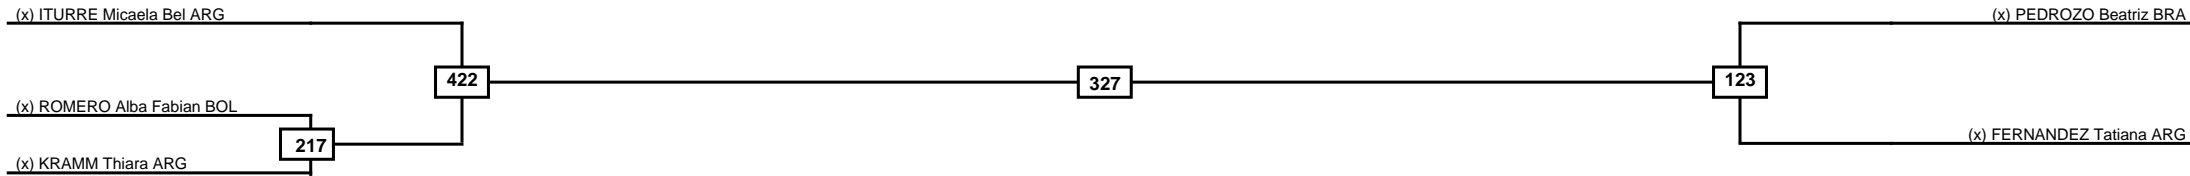

Quarterfinals	Semifinals	Final	Semifinals	Quarterfinals

Classification

LEGEND	RSC: Win by Referee stops contest	PTG: Win by Point gap	SUP: Win by Superiority	DSQ: Win by Disqualification	DQB: Win by Disqualification for Unsportsmanlike behavior	DWR: Win by double Withdrawal	R: Round
	PFT: Win by Final score	GDP: Win by Golden points	WDR: Win by Withdrawal	PUN: Win by Punitive declaration	DDB: Double disqualification for Unsportsmanlike behavior	DDQ: Double Disqualification