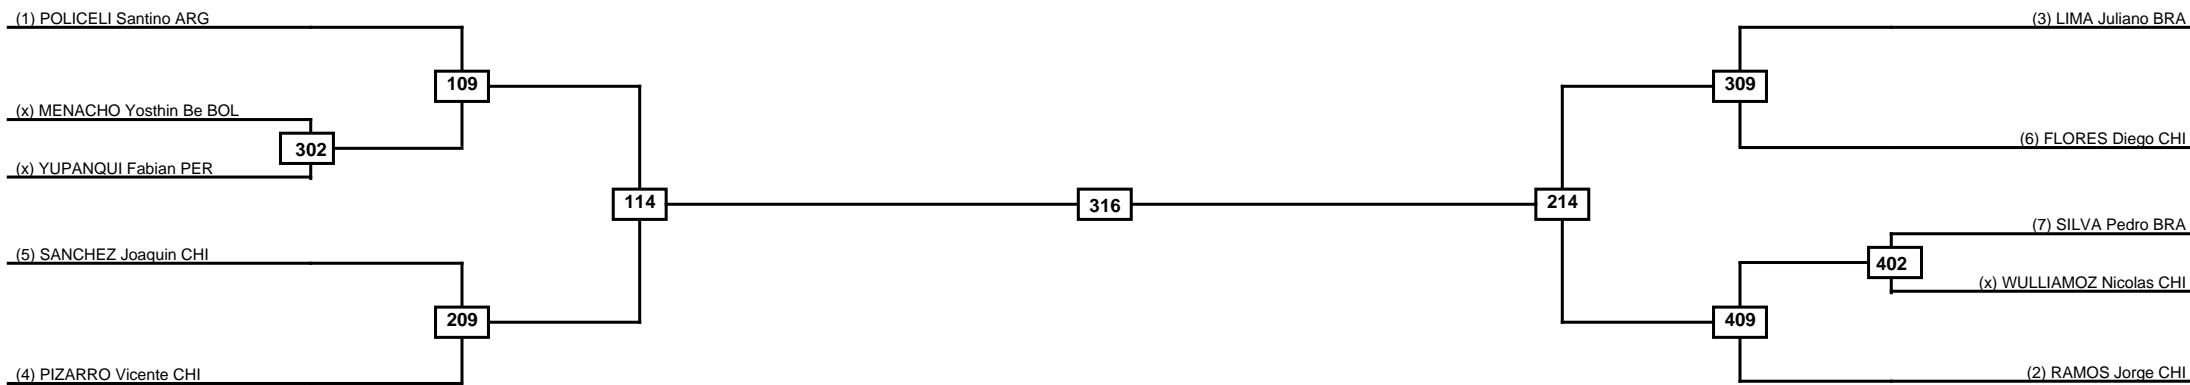

Round of 16	Quarterfinals	Semifinals	Final

Classification

LEGEND	RSC: Win by Referee stops contest	PTG: Win by Point gap	SUP: Win by Superiority	DSQ: Win by Disqualification	DQB: Win by Disqualification for Unsportsmanlike behavior	DWR: Win by double Withdrawal	R: Round
	(x)Seed	PFT: Win by Final score	GDP: Win by Golden points	WDR: Win by Withdrawal	PUN: Win by Punitive declaration	DDB: Double disqualification for Unsportsmanlike behavior	DDQ: Double Disqualification