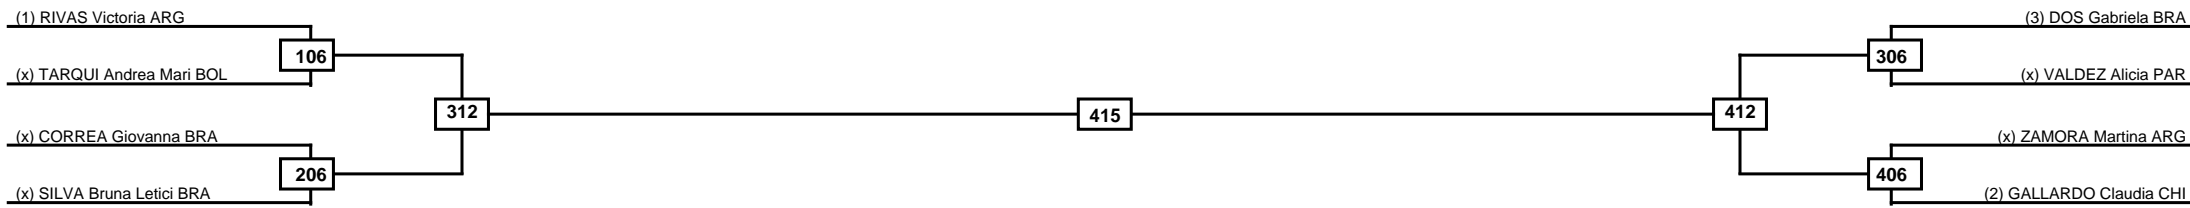

Quarterfinals	Semifinals	Final	Semifinals	Quarterfinals

Classification

LEGEND	RSC: Win by Referee stops contest	PTG: Win by Point gap	SUP: Win by Superiority	DSQ: Win by Disqualification	DQB: Win by Disqualification for Unsportsmanlike behavior	DWR: Win by double Withdrawal	R: Round
	(x)Seed	PFT: Win by Final score	GDP: Win by Golden points	WDR: Win by Withdrawal	PUN: Win by Punitive declaration	DDB: Double disqualification for Unsportsmanlike behavior	DDQ: Double Disqualification