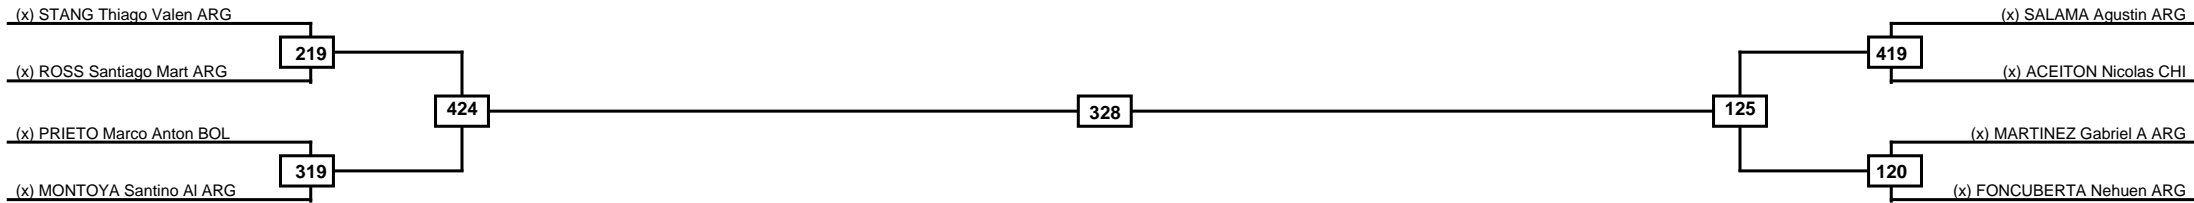

Quarterfinals	Semifinals	Final	Semifinals	Quarterfinals

Classification

LEGEND	RSC: Win by Referee stops contest	PTG: Win by Point gap	SUP: Win by Superiority	DSQ: Win by Disqualification	DQB: Win by Disqualification for Unsportsmanlike behavior	DWR: Win by double Withdrawal	R: Round
(x)Seed	PFT: Win by Final score	GDP: Win by Golden points	WDR: Win by Withdrawal	PUN: Win by Punitive declaration	DDB: Double disqualification for Unsportsmanlike behavior	DDQ: Double Disqualification