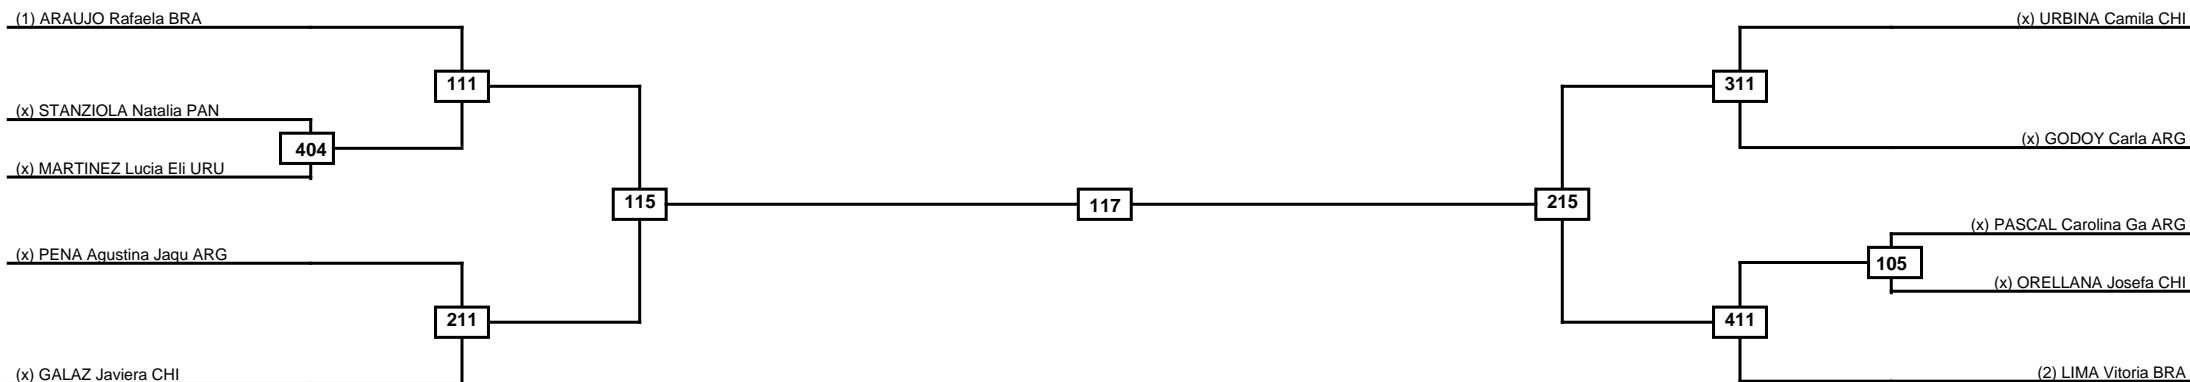

Quarterfinals	Semifinals	Final	Semifinals	Quarterfinals
---------------	------------	-------	------------	---------------

Classification

LEGEND	RSC: Win by Referee stops contest	PTG: Win by Point gap	SUP: Win by Superiority	DSQ: Win by Disqualification	DQB: Win by Disqualification for Unsportsmanlike behavior	DWR: Win by double Withdrawal	R: Round
	(x)Seed	PFT: Win by Final score	GDP: Win by Golden points	WDR: Win by Withdrawal	PUN: Win by Punitive declaration	DDB: Double disqualification for Unsportsmanlike behavior	DDQ: Double Disqualification

Round of 16	Quarterfinals	Semifinals	Final
-------------	---------------	------------	-------

Round of 16	Quarterfinals	Semifinals	Final	Semifinals	Quarterfinals	Round of 16
-------------	---------------	------------	-------	------------	---------------	-------------