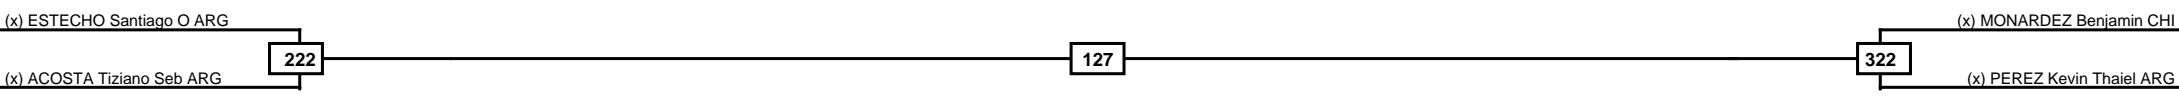

Semifinals	Final	Semifinals

Classification

LEGEND	RSC: Win by Referee stops contest	PTG: Win by Point gap	SUP: Win by Superiority	DSQ: Win by Disqualification	DQB: Win by Disqualification for Unsportsmanlike behavior	DWR: Win by double Withdrawal	R: Round
(x)Seed	PFT: Win by Final score	GDP: Win by Golden points	WDR: Win by Withdrawal	PUN: Win by Punitive declaration	DDB: Double disqualification for Unsportsmanlike behavior	DDQ: Double Disqualification