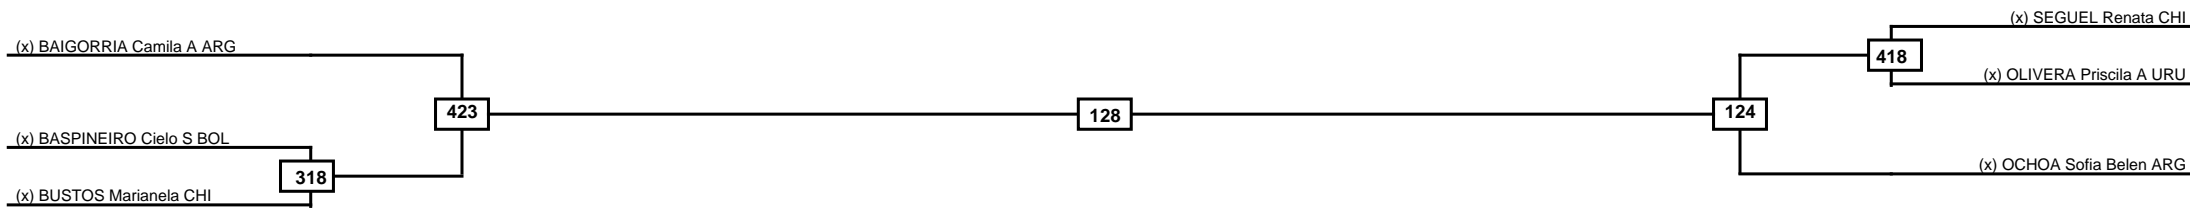

Quarterfinals	Semifinals	Final	Semifinals	Quarterfinals

Classification

LEGEND	RSC: Win by Referee stops contest	PTG: Win by Point gap	SUP: Win by Superiority	DSQ: Win by Disqualification	DQB: Win by Disqualification for Unsportsmanlike behavior	DWR: Win by double Withdrawal	R: Round
(x)Seed	PFT: Win by Final score	GDP: Win by Golden points	WDR: Win by Withdrawal	PUN: Win by Punitive declaration	DDB: Double disqualification for Unsportsmanlike behavior	DDQ: Double Disqualification