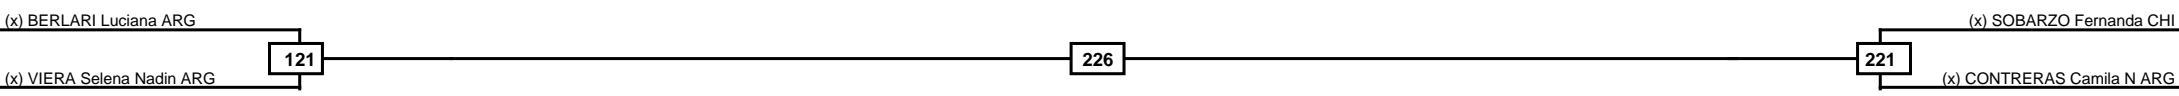

Semifinals	Final	Semifinals

Classification

LEGEND	RSC: Win by Referee stops contest	PTG: Win by Point gap	SUP: Win by Superiority	DSQ: Win by Disqualification	DQB: Win by Disqualification for Unsportsmanlike behavior	DWR: Win by double Withdrawal	R: Round
(x)Seed	PFT: Win by Final score	GDP: Win by Golden points	WDR: Win by Withdrawal	PUN: Win by Punitive declaration	DDB: Double disqualification for Unsportsmanlike behavior	DDQ: Double Disqualification