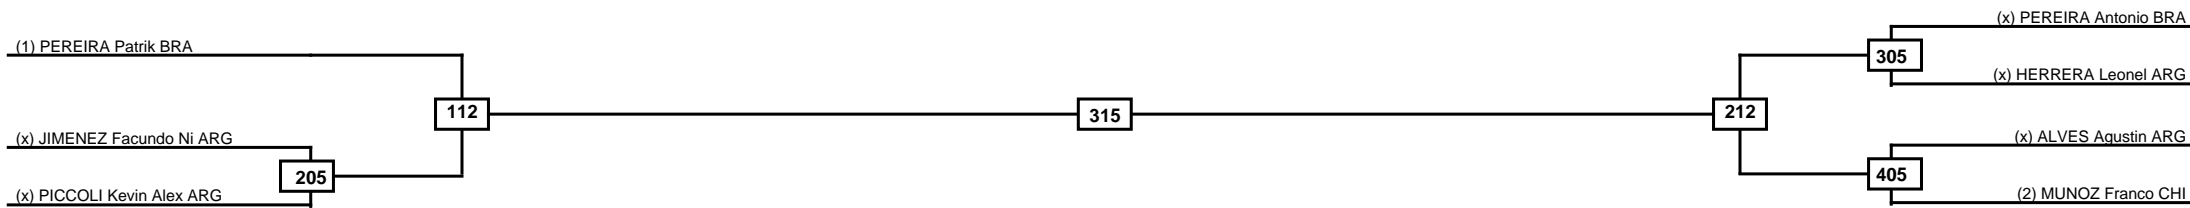

Quarterfinals	Semifinals	Final	Semifinals	Quarterfinals

Classification

LEGEND	RSC: Win by Referee stops contest	PTG: Win by Point gap	SUP: Win by Superiority	DSQ: Win by Disqualification	DQB: Win by Disqualification for Unsportsmanlike behavior	DWR: Win by double Withdrawal	R: Round
	(x)Seed	PFT: Win by Final score	GDP: Win by Golden points	WDR: Win by Withdrawal	PUN: Win by Punitive declaration	DDB: Double disqualification for Unsportsmanlike behavior	DDQ: Double Disqualification