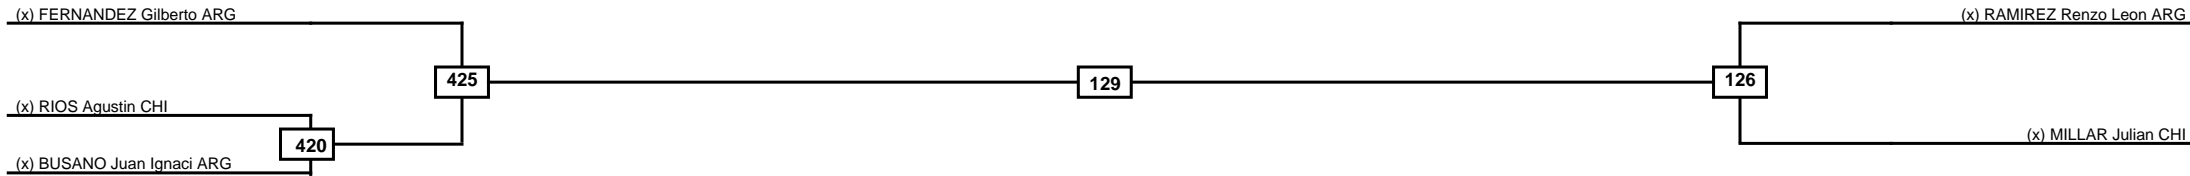

Quarterfinals	Semifinals	Final	Semifinals	Quarterfinals

Classification

LEGEND	RSC: Win by Referee stops contest	PTG: Win by Point gap	SUP: Win by Superiority	DSQ: Win by Disqualification	DQB: Win by Disqualification for Unsportsmanlike behavior	DWR: Win by double Withdrawal	R: Round
(x)Seed	PFT: Win by Final score	GDP: Win by Golden points	WDR: Win by Withdrawal	PUN: Win by Punitive declaration	DDB: Double disqualification for Unsportsmanlike behavior	DDQ: Double Disqualification