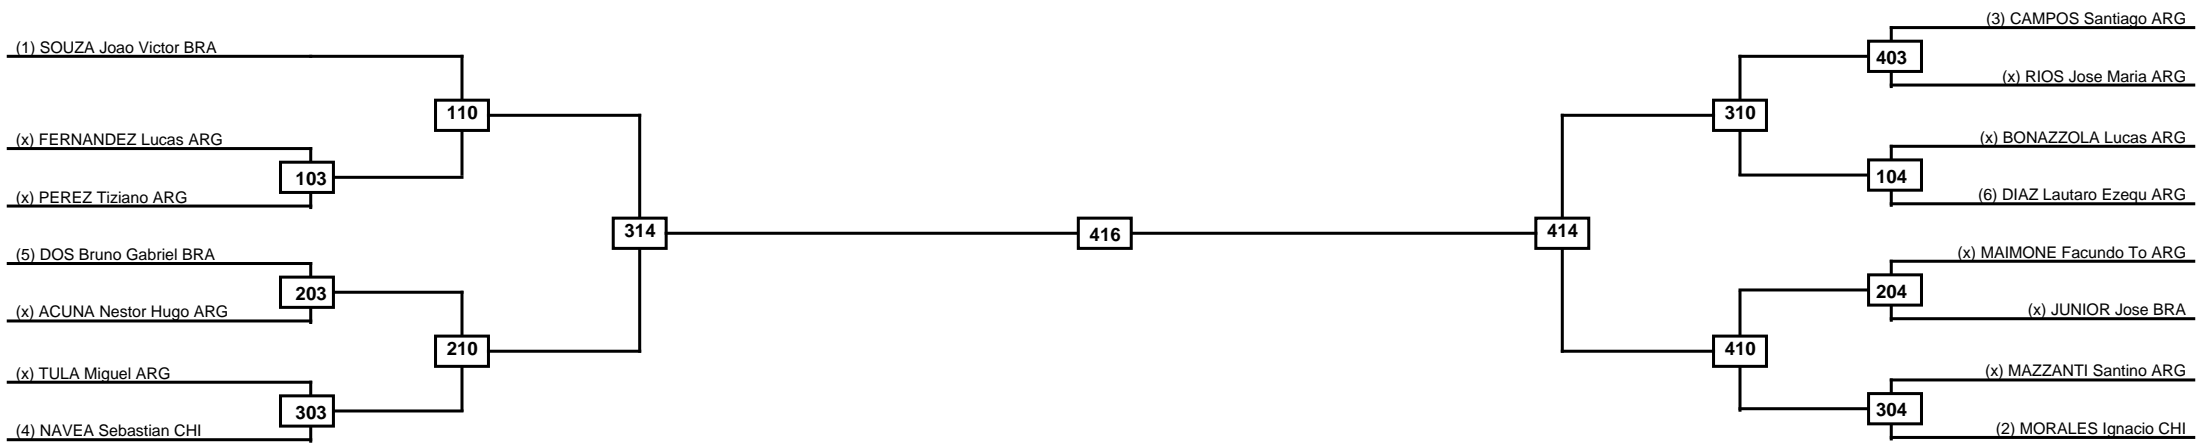

Round of 16	Quarterfinals	Semifinals	Final	Semifinals	Quarterfinals	Round of 16
-------------	---------------	------------	-------	------------	---------------	-------------

Classification

LEGEND	RSC: Win by Referee stops contest	PTG: Win by Point gap	SUP: Win by Superiority	DSQ: Win by Disqualification	DQB: Win by Disqualification for Unsportsmanlike behavior	DWR: Win by double Withdrawal	R: Round
(x)Seed	PFT: Win by Final score	GDP: Win by Golden points	WDR: Win by Withdrawal	PUN: Win by Punitive declaration	DDB: Double disqualification for Unsportsmanlike behavior	DDQ: Double Disqualification	

Round of 16	Quarterfinals	Semifinals	Final
-------------	---------------	------------	-------

Classification

LEGEND	RSC: Win by Referee stops contest	PTG: Win by Point gap	SUP: Win by Superiority	DSQ: Win by Disqualification	DQB: Win by Disqualification for Unsportsmanlike behavior	DWR: Win by double Withdrawal	R: Round
	(x)Seed	PFT: Win by Final score	GDP: Win by Golden points	WDR: Win by Withdrawal	PUN: Win by Punitive declaration	DDB: Double disqualification for Unsportsmanlike behavior	DDQ: Double Disqualification