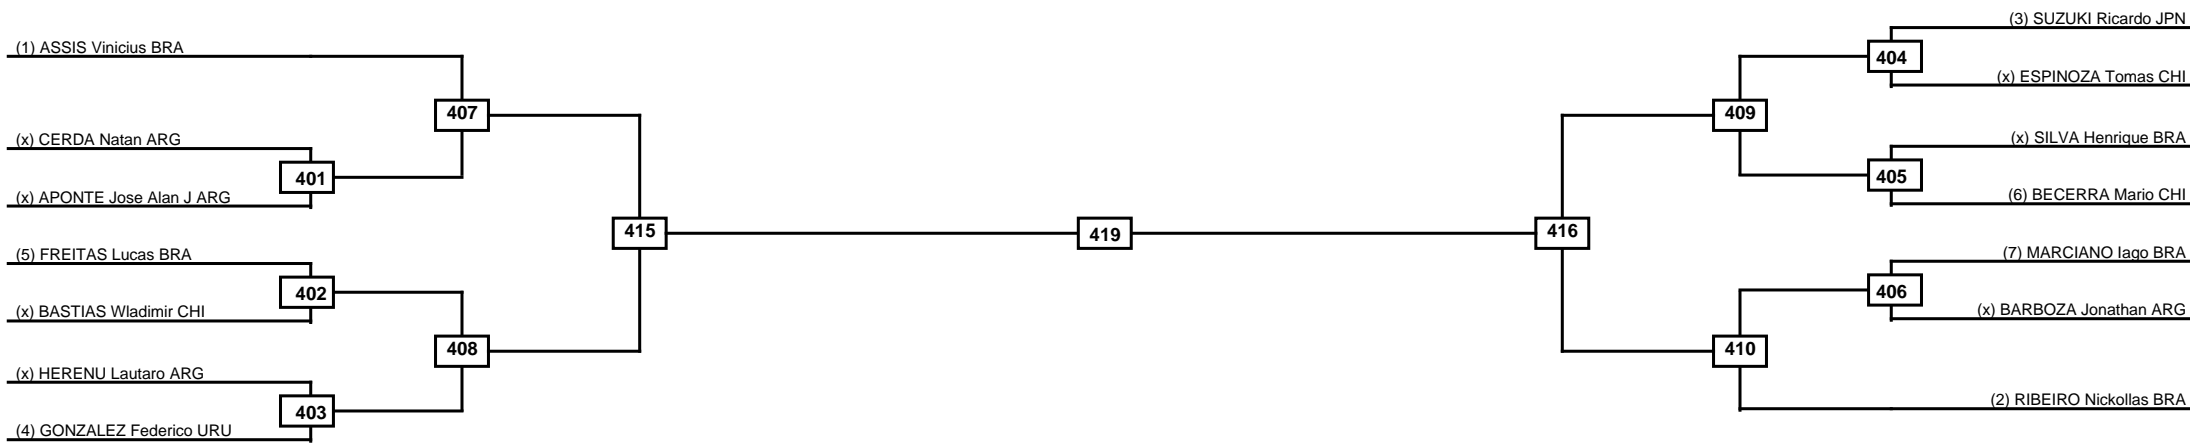

Quarterfinals Semifinals

Final

Semifinals

Quarterfinals

Classification
1
2
3
3

LEGEND RSC: Win by Referee stops contest PTG: Win by Point gap SUP: Win by Superiority DSQ: Win by Disqualification DQB: Win by Disqualification for Unsportsmanlike behavior DWR: Win by double Withdrawal R: Round  
 (x)Seed PFT: Win by Final score GDP: Win by Golden points WDR: Win by Withdrawal PUN: Win by Punitive declaration DDB: Double disqualification for Unsportsmanlike behavior DDQ: Double Disqualification

Round of 16	Quarterfinals	Semifinals	Final	Semifinals	Quarterfinals	Round of 16
-------------	---------------	------------	-------	------------	---------------	-------------

Classification
1
2
3
3

LEGEND	RSC: Win by Referee stops contest	PTG: Win by Point gap	SUP: Win by Superiority	DSQ: Win by Disqualification	DQB: Win by Disqualification for Unsportsmanlike behavior	DWR: Win by double Withdrawal	R: Round
	(x)Seed	PFT: Win by Final score	GDP: Win by Golden points	WDR: Win by Withdrawal	PUN: Win by Punitive declaration	DDB: Double disqualification for Unsportsmanlike behavior	DDQ: Double Disqualification