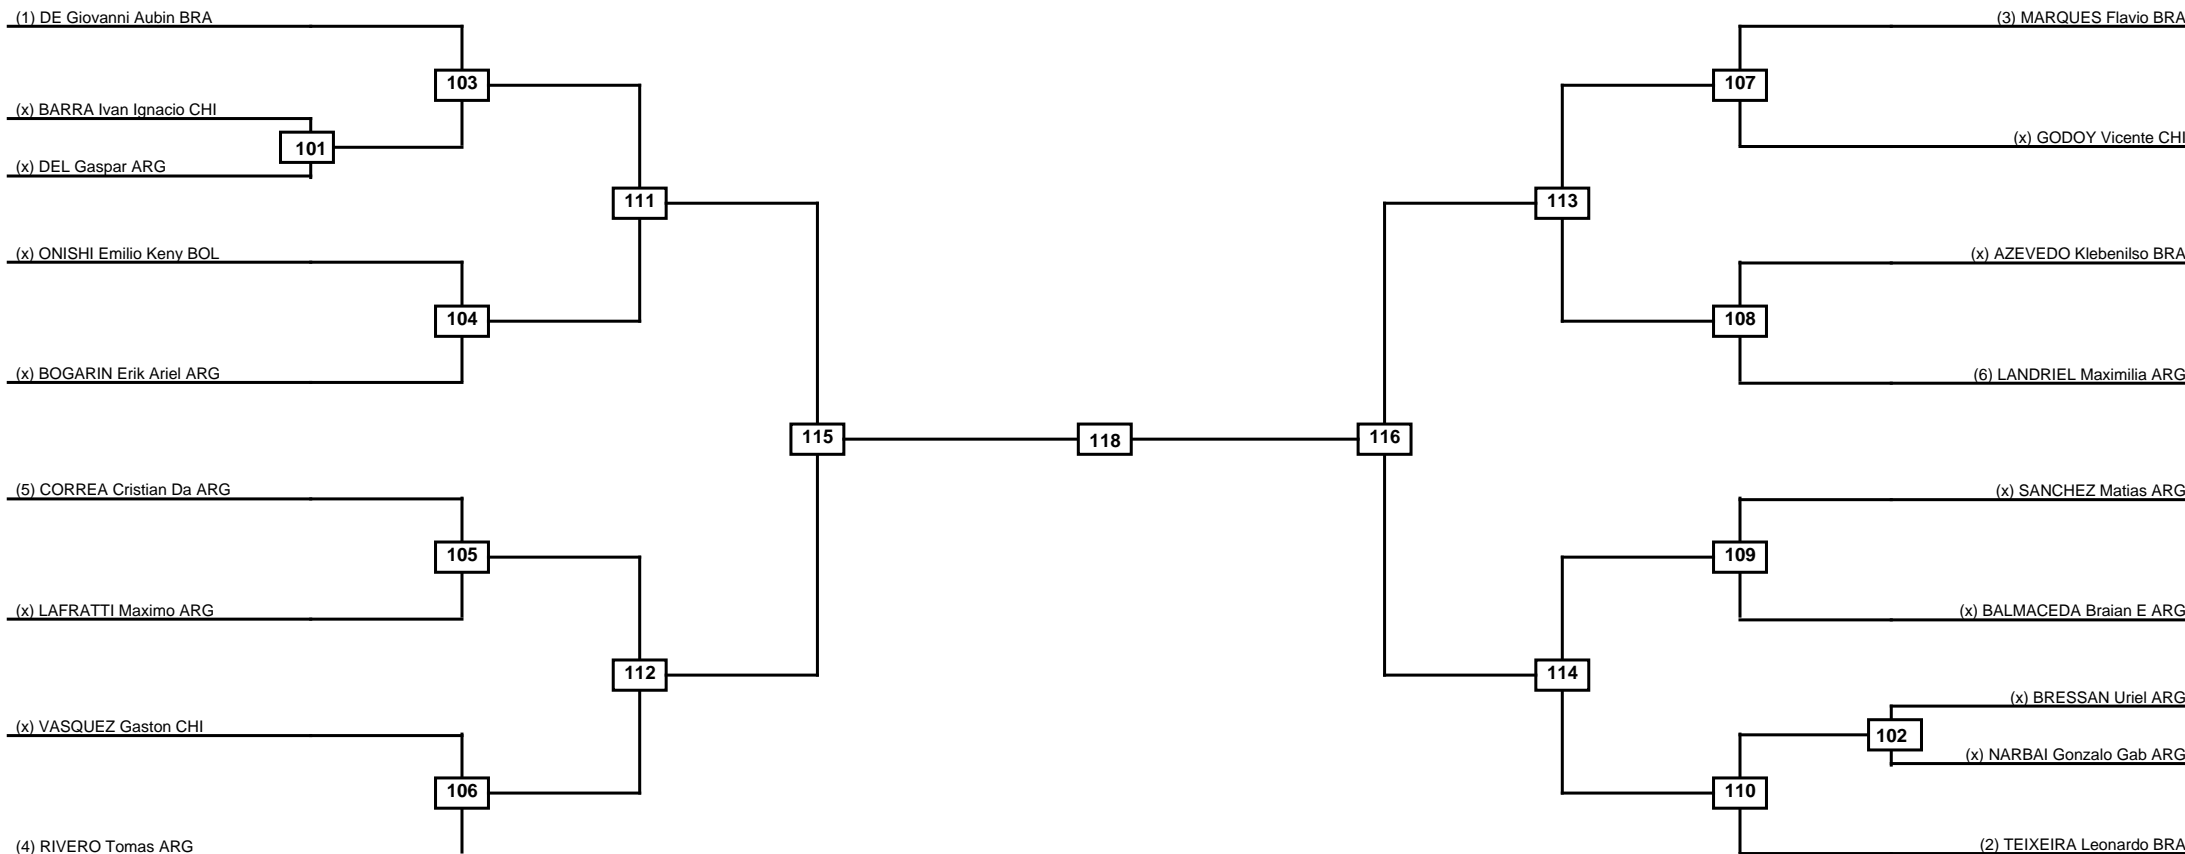

Round of 16	Quarterfinals	Semifinals	Final	Semifinals	Quarterfinals	Round of 16
-------------	---------------	------------	-------	------------	---------------	-------------

Classification
1
2
3
3

LEGEND	RSC: Win by Referee stops contest	PTG: Win by Point gap	SUP: Win by Superiority	DSQ: Win by Disqualification	DQB: Win by Disqualification for Unsportsmanlike behavior	DWR: Win by double Withdrawal	R: Round
	(x)Seed	PFT: Win by Final score	GDP: Win by Golden points	WDR: Win by Withdrawal	PUN: Win by Punitive declaration	DDB: Double disqualification for Unsportsmanlike behavior	DDQ: Double Disqualification

Round of 32   Round of 16   Quarterfinals   Semifinals   Final   Semifinals   Quarterfinals   Round of 16   Round of 32

Classification
1
2
3
3

**LEGEND**   RSC: Win by Referee stops contest   PTG: Win by Point gap   SUP: Win by Superiority   DSQ: Win by Disqualification   DQB: Win by Disqualification for Unsportsmanlike behavior   DWR: Win by double Withdrawal   R: Round  
 (x)Seed   PFT: Win by Final score   GDP: Win by Golden points   WDR: Win by Withdrawal   PUN: Win by Punitive declaration   DDB: Double disqualification for Unsportsmanlike behavior   DDQ: Double Disqualification