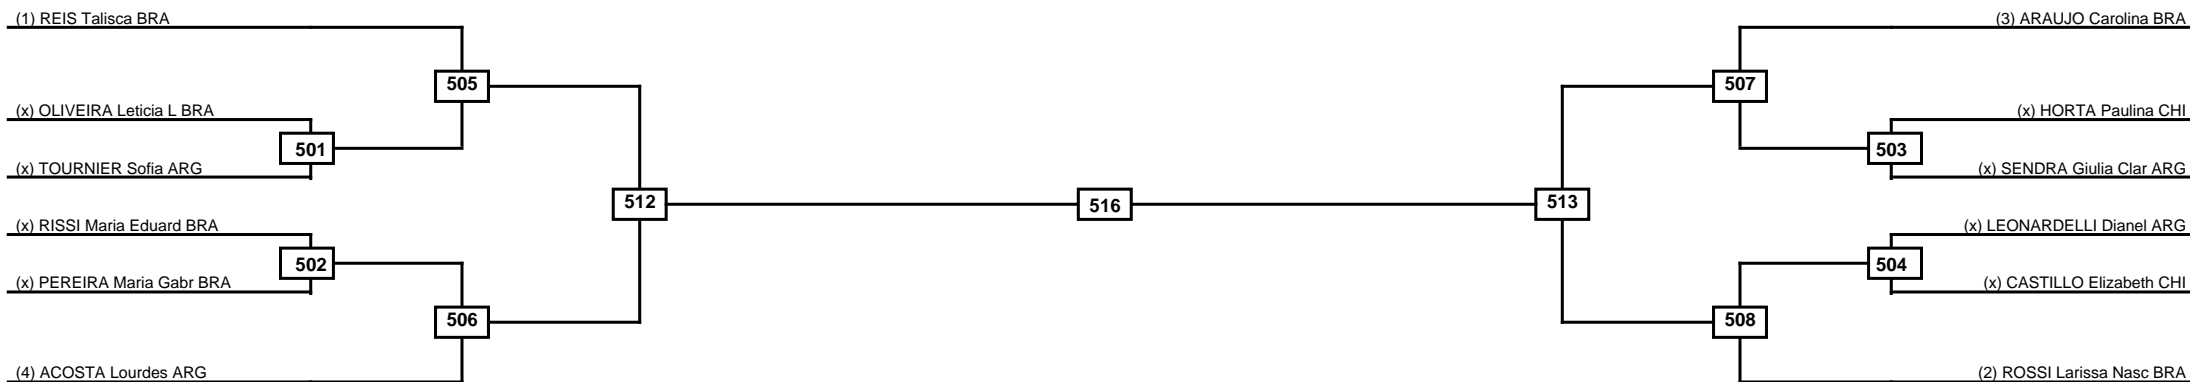

Round of 16	Quarterfinals	Semifinals	Final	Semifinals	Quarterfinals	Round of 16

Classification
1
2
3
3

LEGEND	RSC: Win by Referee stops contest	PTG: Win by Point gap	SUP: Win by Superiority	DSQ: Win by Disqualification	DQB: Win by Disqualification for Unsportsmanlike behavior	DWR: Win by double Withdrawal	R: Round
(x)Seed	PFT: Win by Final score	GDP: Win by Golden points	WDR: Win by Withdrawal	PUN: Win by Punitive declaration	DDB: Double disqualification for Unsportsmanlike behavior	DDQ: Double Disqualification