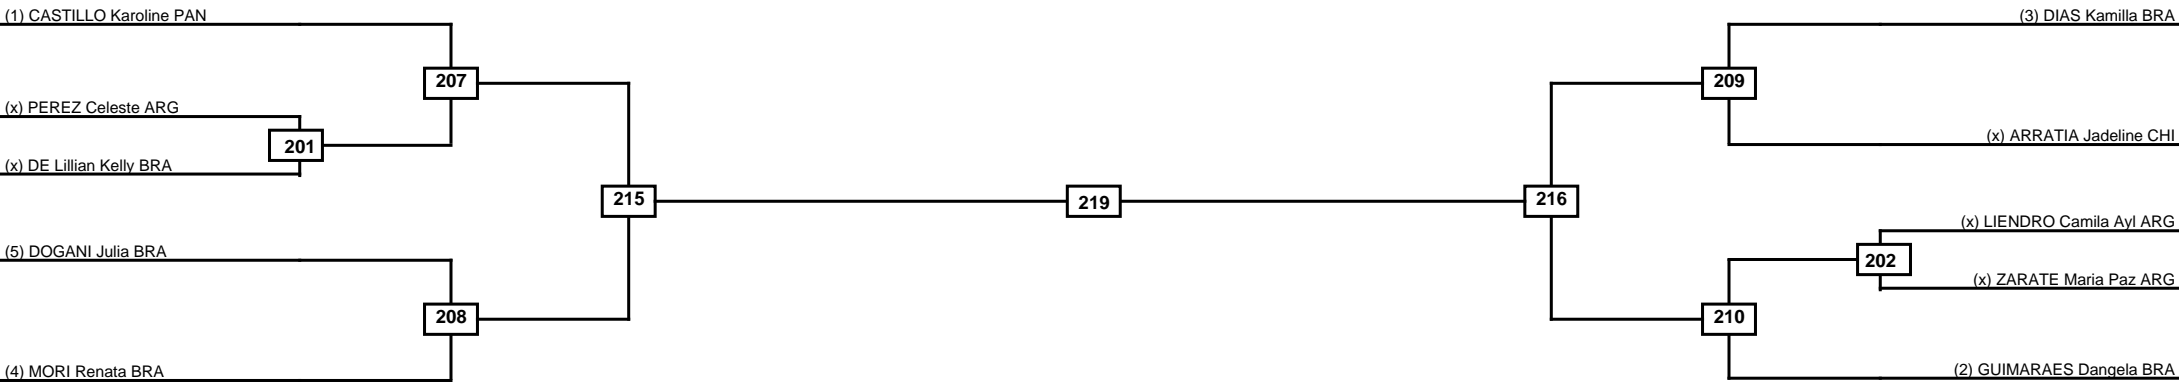

Round of 16	Quarterfinals	Semifinals	Final

Classification
1
2
3
3

LEGEND	RSC: Win by Referee stops contest	PTG: Win by Point gap	SUP: Win by Superiority	DSQ: Win by Disqualification	DQB: Win by Disqualification for Unsportsmanlike behavior	DWR: Win by double Withdrawal	R: Round
(x)Seed	PFT: Win by Final score	GDP: Win by Golden points	WDR: Win by Withdrawal	PUN: Win by Punitive declaration	DDB: Double disqualification for Unsportsmanlike behavior	DDQ: Double Disqualification