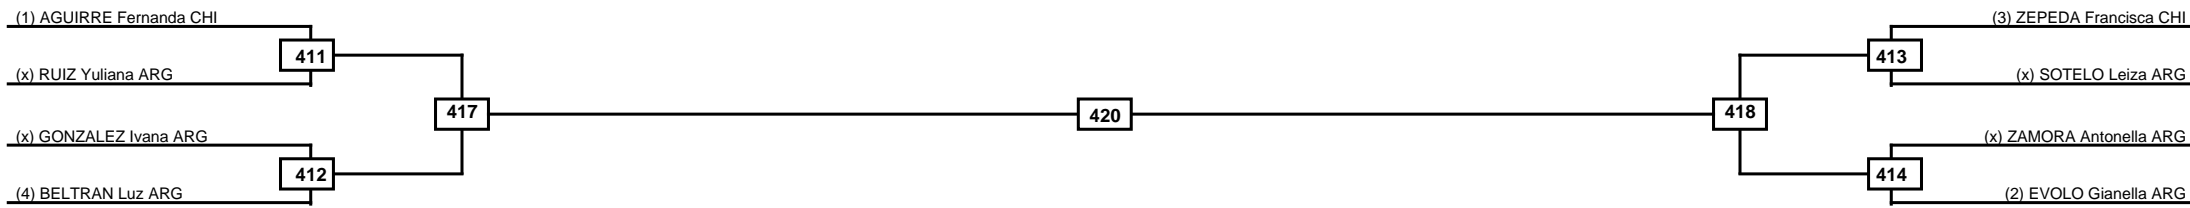

Quarterfinals	Semifinals	Final	Semifinals	Quarterfinals

Classification
1
2
3
3

LEGEND	RSC: Win by Referee stops contest	PTG: Win by Point gap	SUP: Win by Superiority	DSQ: Win by Disqualification	DQB: Win by Disqualification for Unsportsmanlike behavior	DWR: Win by double Withdrawal	R: Round
	PFT: Win by Final score	GDP: Win by Golden points	WDR: Win by Withdrawal	PUN: Win by Punitive declaration	DDB: Double disqualification for Unsportsmanlike behavior	DDQ: Double Disqualification