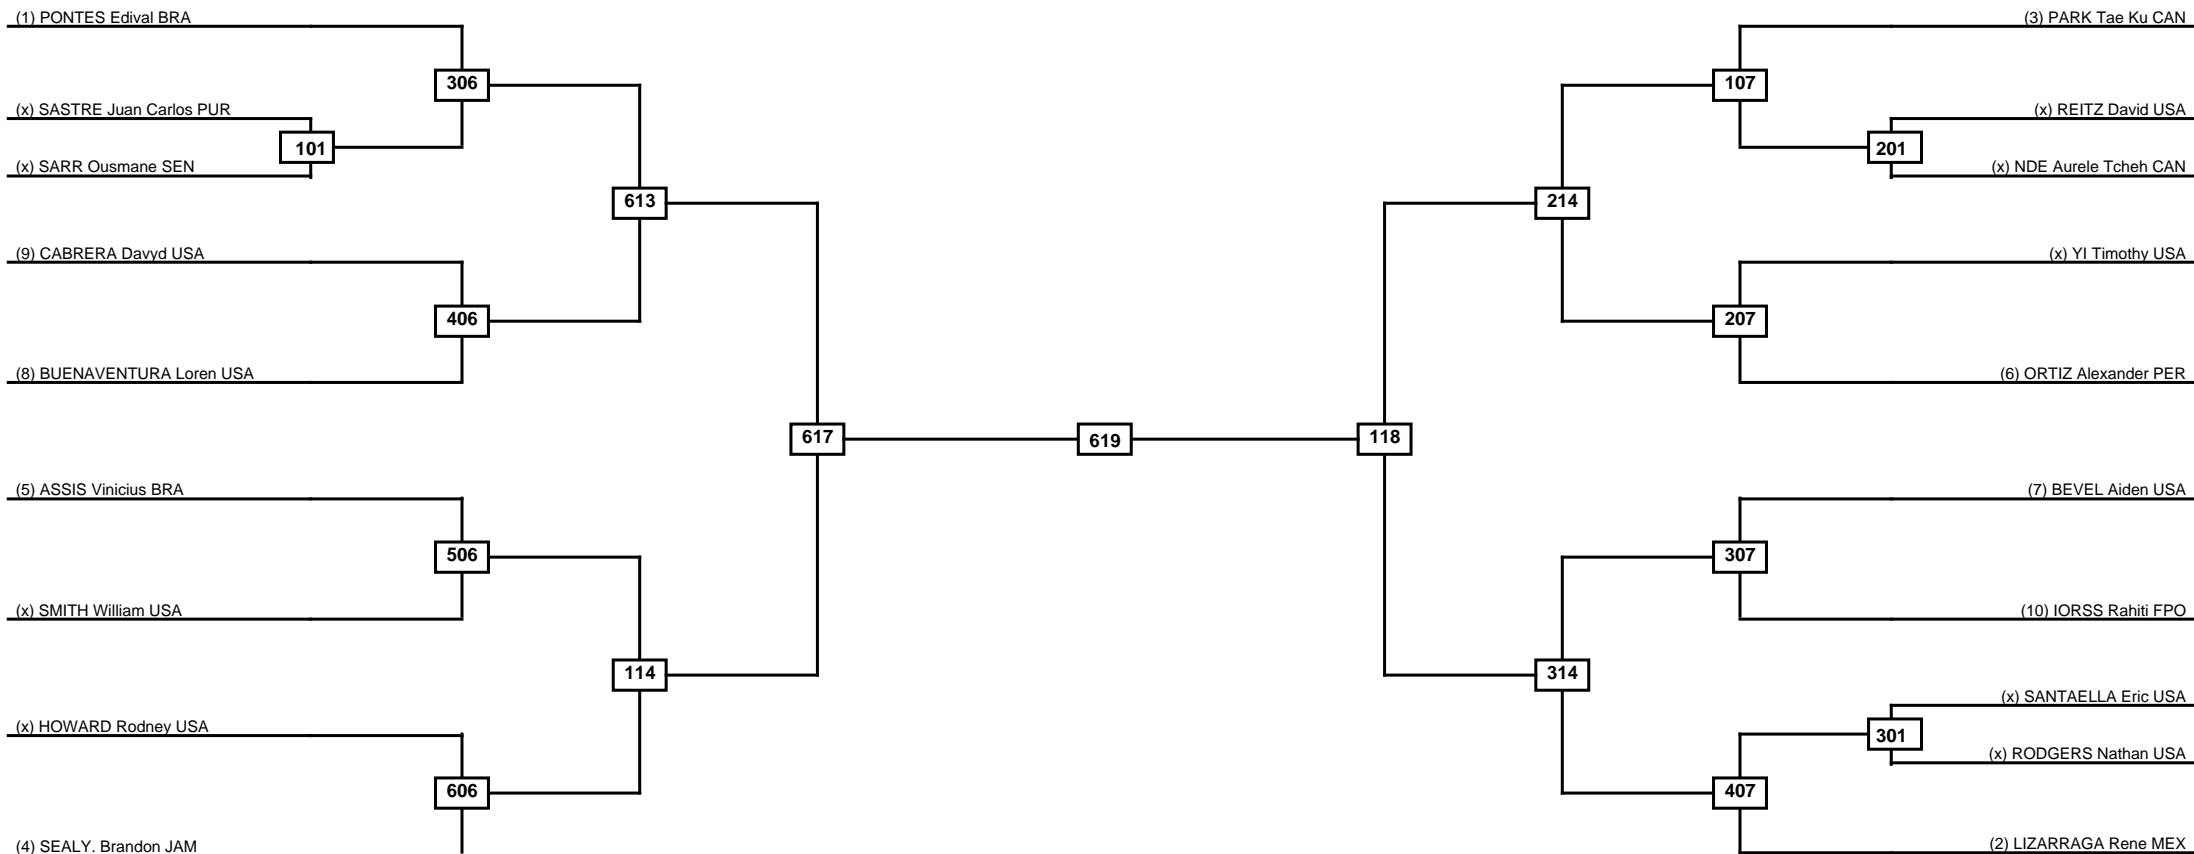

Round of 32 Round of 16 Quarterfinals Semifinals Final Semifinals Quarterfinals Round of 16 Round of 32

Classification
1
2
3
3

LEGEND RSC: Win by Referee stops contest PTG: Win by Point gap SUP: Win by Superiority DSQ: Win by Disqualification DQB: Win by Disqualification for Unsportsmanlike behavior DWR: Win by double Withdrawal R: Round
 (x)Seed PFT: Win by Final score GDP: Win by Golden points WDR: Win by Withdrawal PUN: Win by Punitive declaration DDB: Double disqualification for Unsportsmanlike behavior DDQ: Double Disqualification

Round of 16
Quarterfinals
Semifinals
Final
Semifinals
Quarterfinals
Round of 16

Classification
1
2
3
3

LEGEND RSC: Win by Referee stops contest PTG: Win by Point gap SUP: Win by Superiority DSQ: Win by Disqualification DQB: Win by Disqualification for Unsportsmanlike behavior DWR: Win by double Withdrawal R: Round
 (x)Seed PFT: Win by Final score GDP: Win by Golden points WDR: Win by Withdrawal PUN: Win by Punitive declaration DDB: Double disqualification for Unsportsmanlike behavior DDQ: Double Disqualification