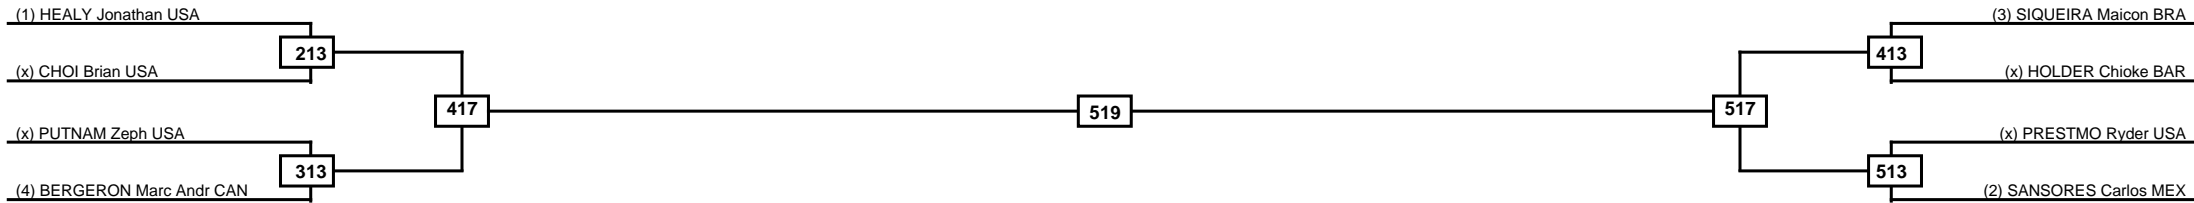

Quarterfinals	Semifinals	Final	Semifinals	Quarterfinals

Classification
1
2
3
3

LEGEND	RSC: Win by Referee stops contest	PTG: Win by Point gap	SUP: Win by Superiority	DSQ: Win by Disqualification	DQB: Win by Disqualification for Unsportsmanlike behavior	DWR: Win by double Withdrawal	R: Round
	(x)Seed	PFT: Win by Final score	GDP: Win by Golden points	WDR: Win by Withdrawal	PUN: Win by Punitive declaration	DDB: Double disqualification for Unsportsmanlike behavior	DDQ: Double Disqualification