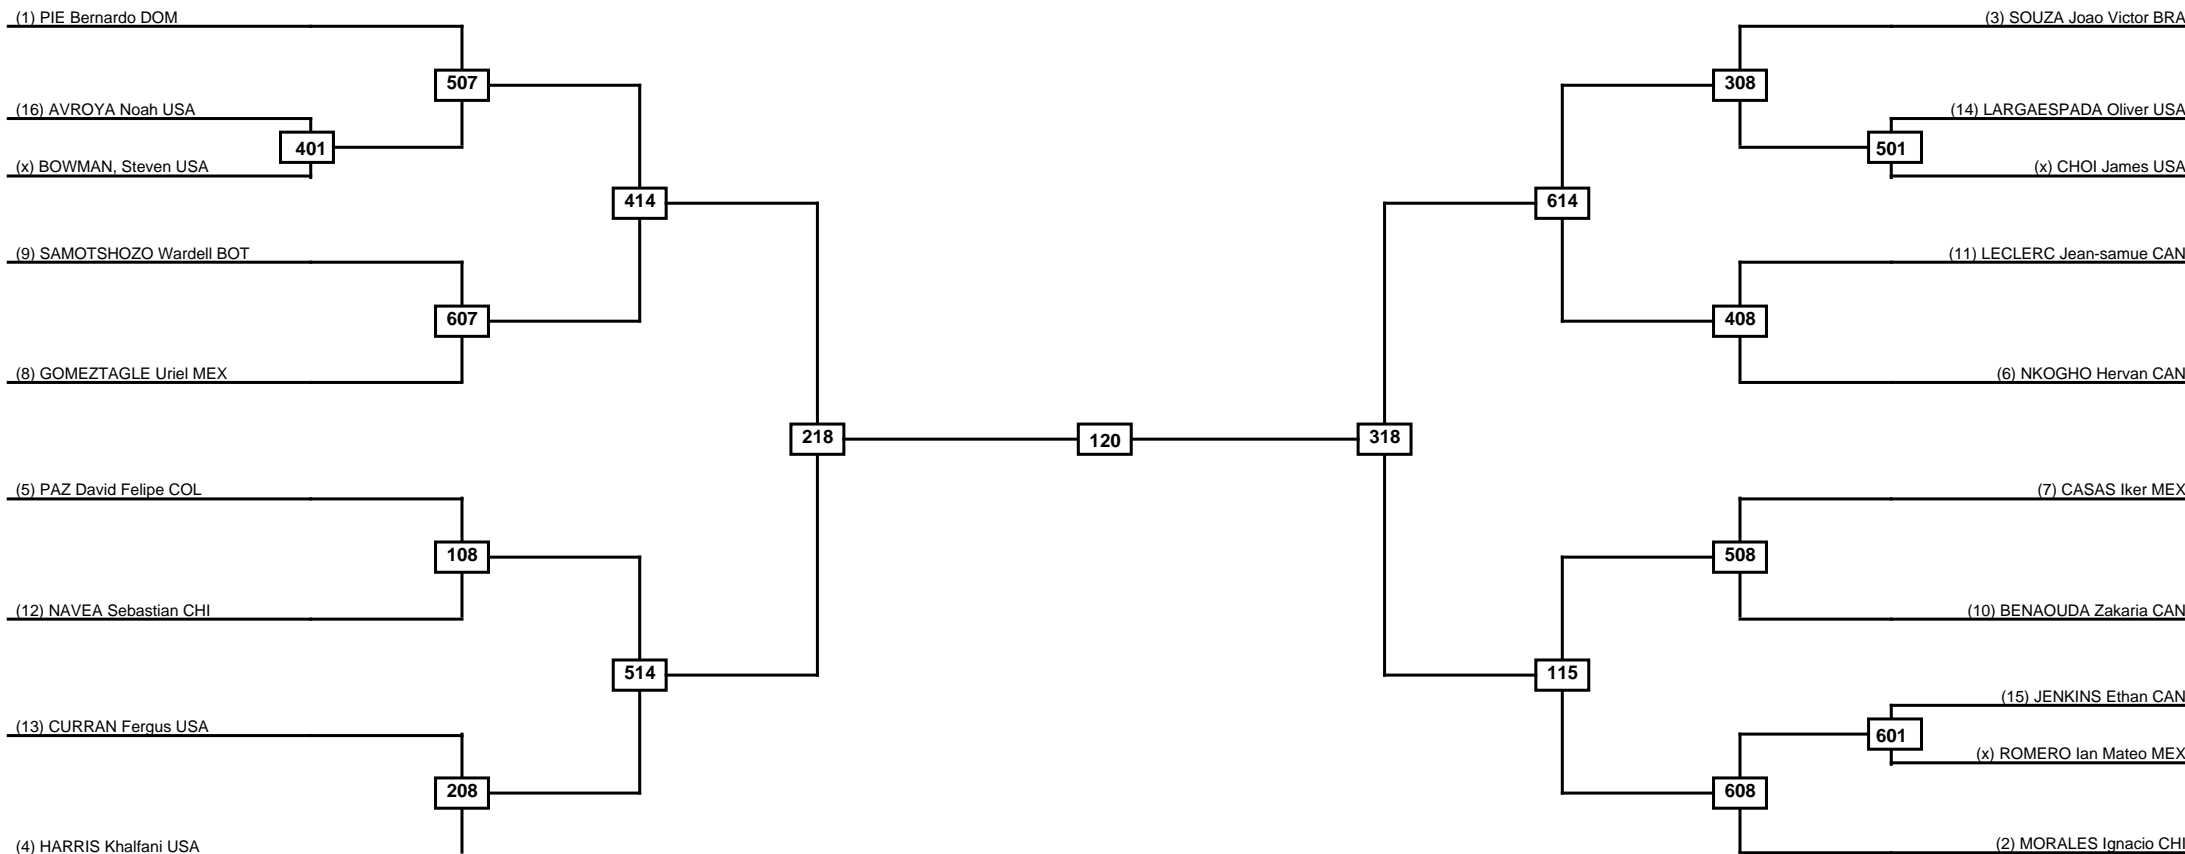

Round of 32 Round of 16 Quarterfinals Semifinals Final Semifinals Quarterfinals Round of 16 Round of 32

Classification
1
2
3
3

LEGEND RSC: Win by Referee stops contest PTG: Win by Point gap SUP: Win by Superiority DSQ: Win by Disqualification DQB: Win by Disqualification for Unsportsmanlike behavior DWR: Win by double Withdrawal R: Round
 (x)Seed PFT: Win by Final score GDP: Win by Golden points WDR: Win by Withdrawal PUN: Win by Punitive declaration DDB: Double disqualification for Unsportsmanlike behavior DDQ: Double Disqualification

Round of 16
Quarterfinals
Semifinals
Final
Semifinals
Quarterfinals
Round of 16

Classification
1
2
3
3

LEGEND RSC: Win by Referee stops contest PTG: Win by Point gap SUP: Win by Superiority DSQ: Win by Disqualification DQB: Win by Disqualification for Unsportsmanlike behavior DWR: Win by double Withdrawal R: Round
 (x)Seed PFT: Win by Final score GDP: Win by Golden points WDR: Win by Withdrawal PUN: Win by Punitive declaration DDB: Double disqualification for Unsportsmanlike behavior DDQ: Double Disqualification