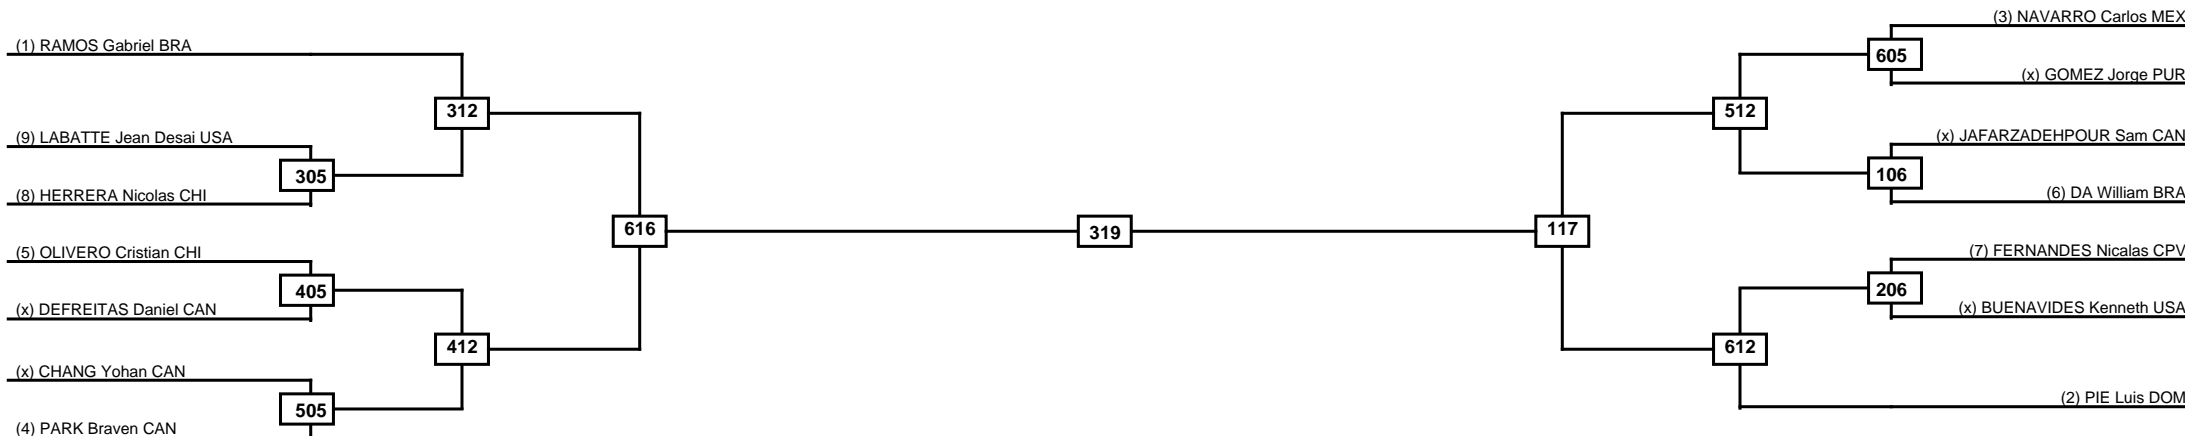

Round of 32 Round of 16 Quarterfinals Semifinals Final Semifinals Quarterfinals Round of 16 Round of 32

Classification
1
2
3
3

LEGEND RSC: Win by Referee stops contest PTG: Win by Point gap SUP: Win by Superiority DSQ: Win by Disqualification DQB: Win by Disqualification for Unsportsmanlike behavior DWR: Win by double Withdrawal R: Round
 (x)Seed PFT: Win by Final score GDP: Win by Golden points WDR: Win by Withdrawal PUN: Win by Punitive declaration DDB: Double disqualification for Unsportsmanlike behavior DDQ: Double Disqualification

Round of 16
Quarterfinals
Semifinals
Final
Semifinals
Quarterfinals
Round of 16

Classification
1
2
3
3

LEGEND RSC: Win by Referee stops contest PTG: Win by Point gap SUP: Win by Superiority DSQ: Win by Disqualification DQB: Win by Disqualification for Unsportsmanlike behavior DWR: Win by double Withdrawal R: Round
 (x)Seed PFT: Win by Final score GDP: Win by Golden points WDR: Win by Withdrawal PUN: Win by Punitive declaration DDB: Double disqualification for Unsportsmanlike behavior DDQ: Double Disqualification