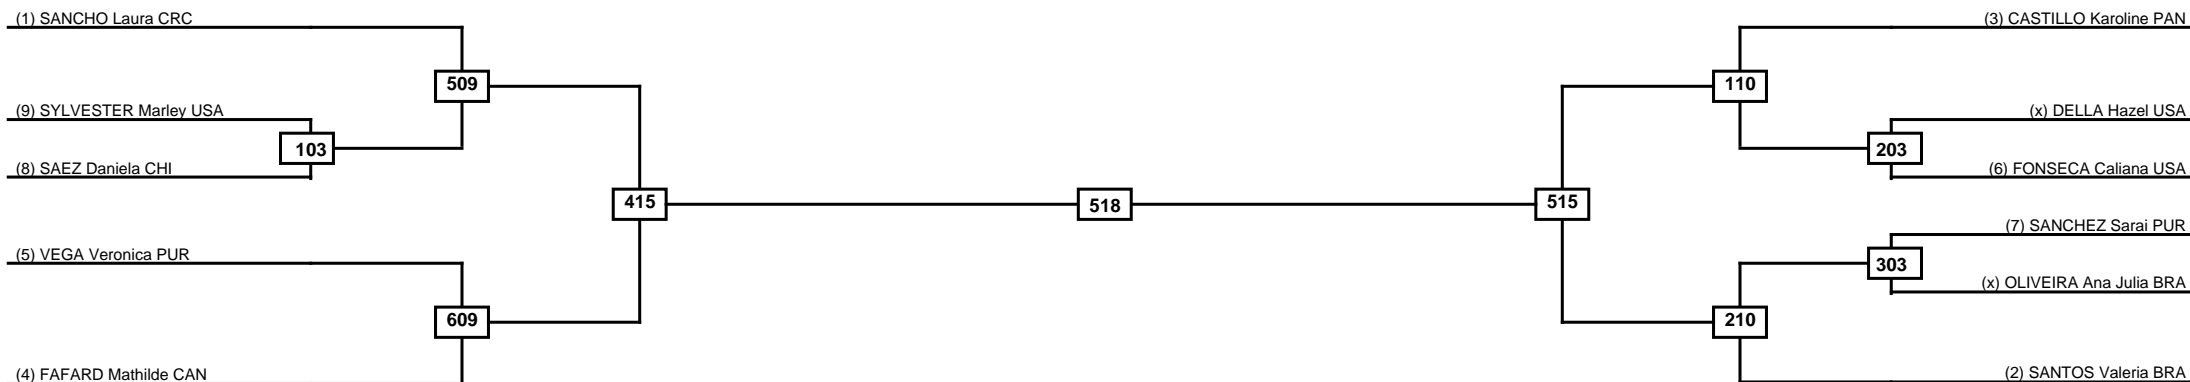

Round of 16
Quarterfinals
Semifinals
Final
Semifinals
Quarterfinals
Round of 16

Classification
1
2
3
3

LEGEND RSC: Win by Referee stops contest   PTG: Win by Point gap   SUP: Win by Superiority   DSQ: Win by Disqualification   DQB: Win by Disqualification for Unsportsmanlike behavior   DWR: Win by double Withdrawal   R: Round
(x)Seed   PFT: Win by Final score   GDP: Win by Golden points   WDR: Win by Withdrawal   PUN: Win by Punitive declaration   DDB: Double disqualification for Unsportsmanlike behavior   DDQ: Double Disqualification