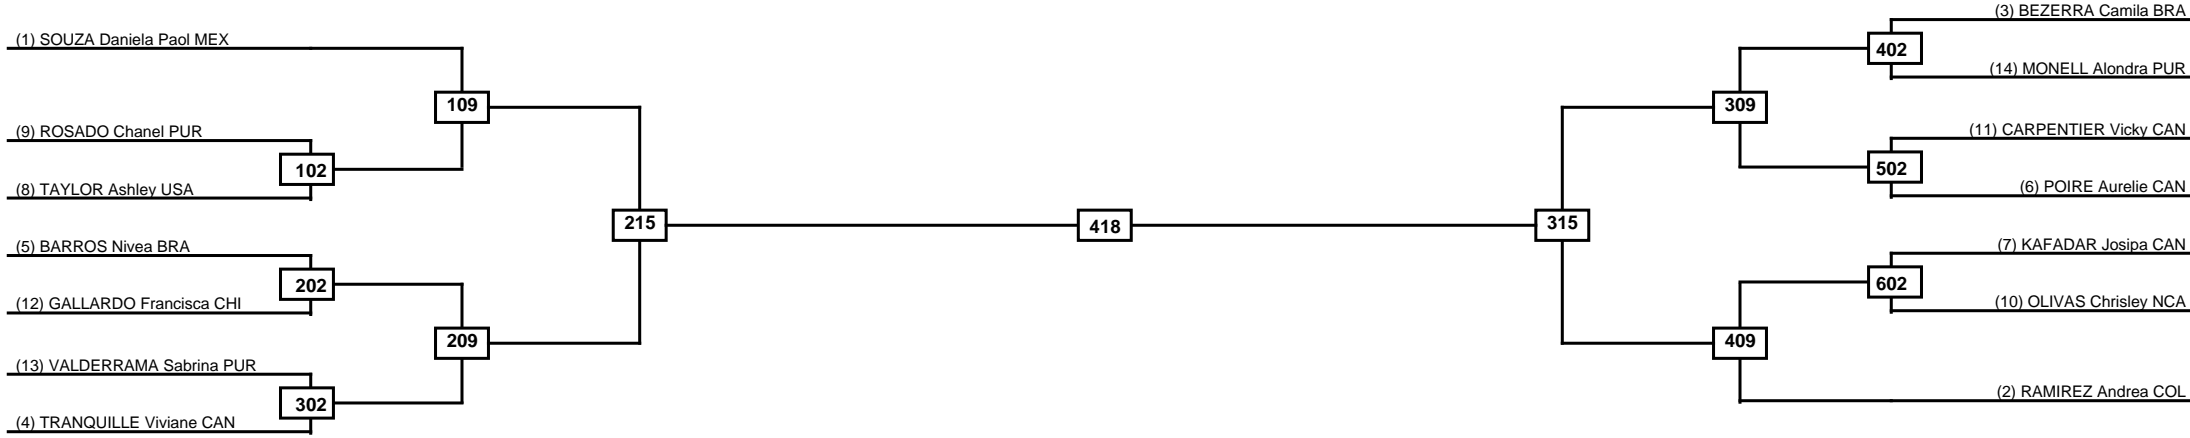

Round of 16	Quarterfinals	Semifinals	Final	Semifinals	Quarterfinals	Round of 16

Classification
1
2
3
3

LEGEND	RSC: Win by Referee stops contest	PTG: Win by Point gap	SUP: Win by Superiority	DSQ: Win by Disqualification	DQB: Win by Disqualification for Unsportsmanlike behavior	DWR: Win by double Withdrawal	R: Round
	PFT: Win by Final score	GDP: Win by Golden points	WDR: Win by Withdrawal	PUN: Win by Punitive declaration	DDB: Double disqualification for Unsportsmanlike behavior	DDQ: Double Disqualification