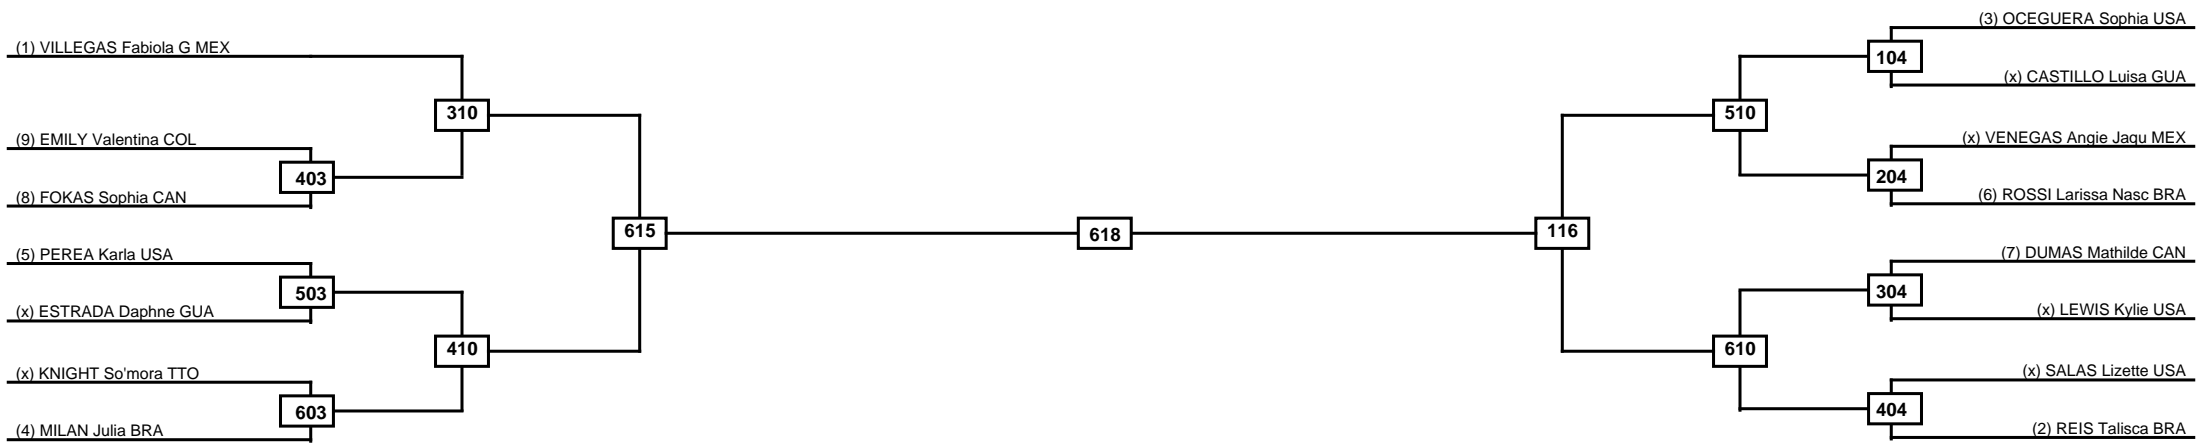

Round of 16	Quarterfinals	Semifinals	Final	Semifinals	Quarterfinals	Round of 16

Classification
1
2
3
3

LEGEND	RSC: Win by Referee stops contest	PTG: Win by Point gap	SUP: Win by Superiority	DSQ: Win by Disqualification	DQB: Win by Disqualification for Unsportsmanlike behavior	DWR: Win by double Withdrawal	R: Round
(x)Seed	PFT: Win by Final score	GDP: Win by Golden points	WDR: Win by Withdrawal	PUN: Win by Punitive declaration	DDB: Double disqualification for Unsportsmanlike behavior	DDQ: Double Disqualification