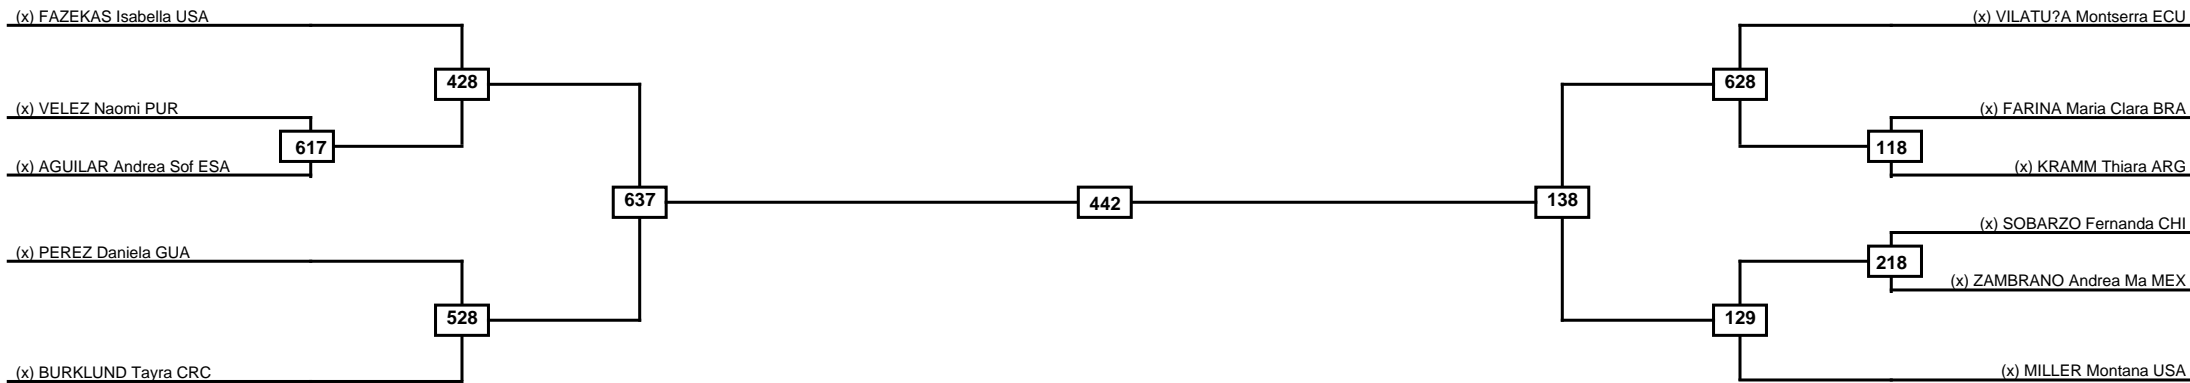

Round of 16	Quarterfinals	Semifinals	Final	Semifinals	Quarterfinals	Round of 16

Classification
1
2
3
3

LEGEND	RSC: Win by Referee stops contest	PTG: Win by Point gap	SUP: Win by Superiority	DSQ: Win by Disqualification	DQB: Win by Disqualification for Unsportsmanlike behavior	DWR: Win by double Withdrawal	R: Round
(x)Seed	PFT: Win by Final score	GDP: Win by Golden points	WDR: Win by Withdrawal	PUN: Win by Punitive declaration	DDB: Double disqualification for Unsportsmanlike behavior	DDQ: Double Disqualification