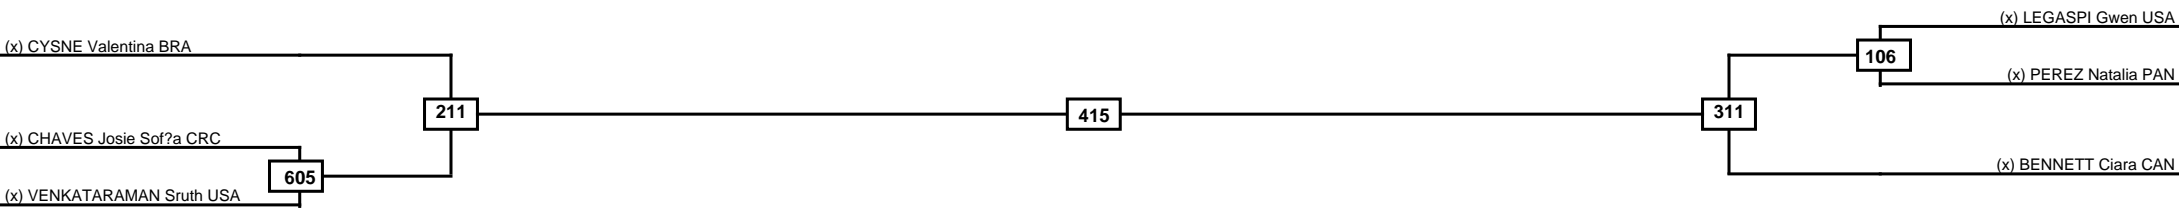

Classification
1
2
3
3

LEGEND	RSC: Win by Referee stops contest	PTG: Win by Point gap	SUP: Win by Superiority	DSQ: Win by Disqualification	DQB: Win by Disqualification for Unsportsmanlike behavior	DWR: Win by double Withdrawal	R: Round
(x)Seed	PFT: Win by Final score	GDP: Win by Golden points	WDR: Win by Withdrawal	PUN: Win by Punitive declaration	DDB: Double disqualification for Unsportsmanlike behavior	DDQ: Double Disqualification