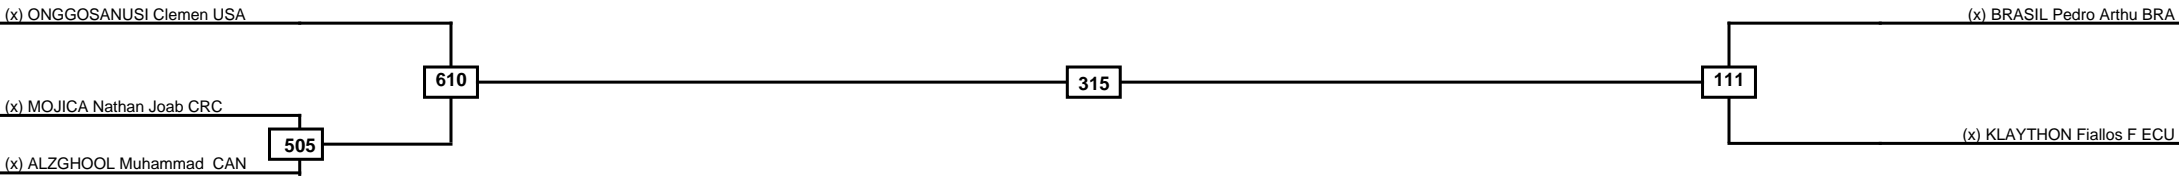

Classification
1
2
3
3

LEGEND	RSC: Win by Referee stops contest	PTG: Win by Point gap	SUP: Win by Superiority	DSQ: Win by Disqualification	DQB: Win by Disqualification for Unsportsmanlike behavior	DWR: Win by double Withdrawal	R: Round
	(x)Seed	PFT: Win by Final score	GDP: Win by Golden points	WDR: Win by Withdrawal	PUN: Win by Punitive declaration	DDB: Double disqualification for Unsportsmanlike behavior	DDQ: Double Disqualification