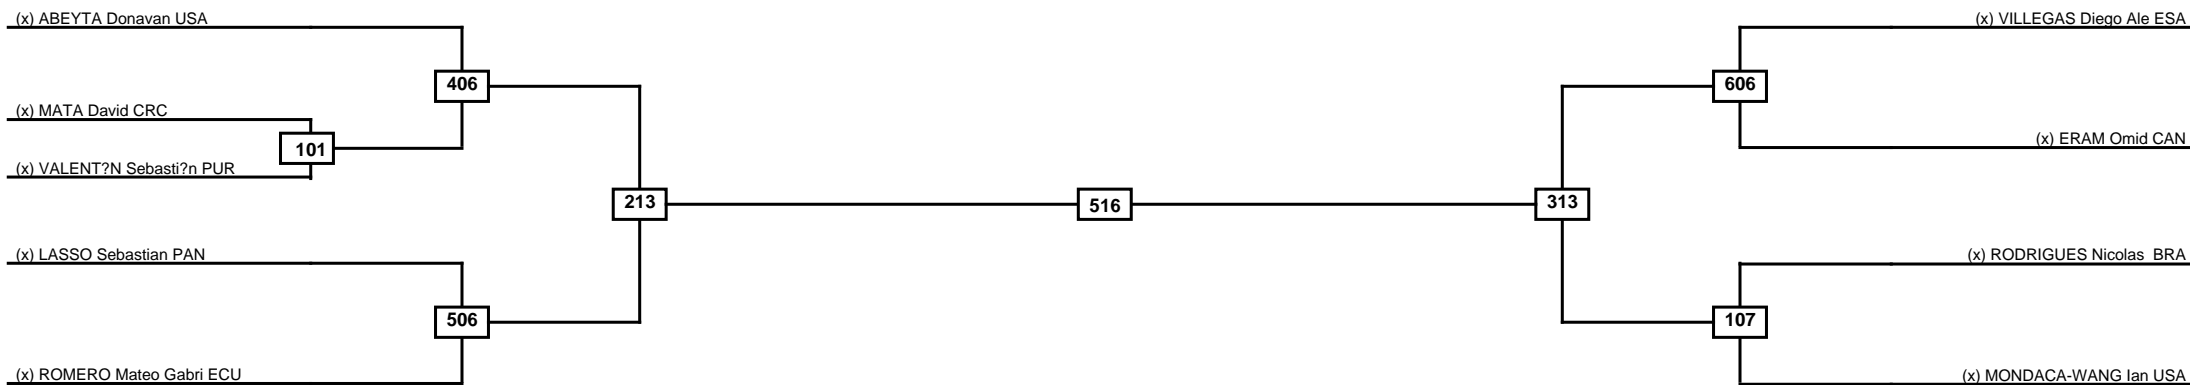

Round of 16	Quarterfinals	Semifinals	Final	Semifinals	Quarterfinals	Round of 16

Classification
1
2
3
3

LEGEND	RSC: Win by Referee stops contest	PTG: Win by Point gap	SUP: Win by Superiority	DSQ: Win by Disqualification	DQB: Win by Disqualification for Unsportsmanlike behavior	DWR: Win by double Withdrawal	R: Round
(x)Seed	PFT: Win by Final score	GDP: Win by Golden points	WDR: Win by Withdrawal	PUN: Win by Punitive declaration	DDB: Double disqualification for Unsportsmanlike behavior	DDQ: Double Disqualification