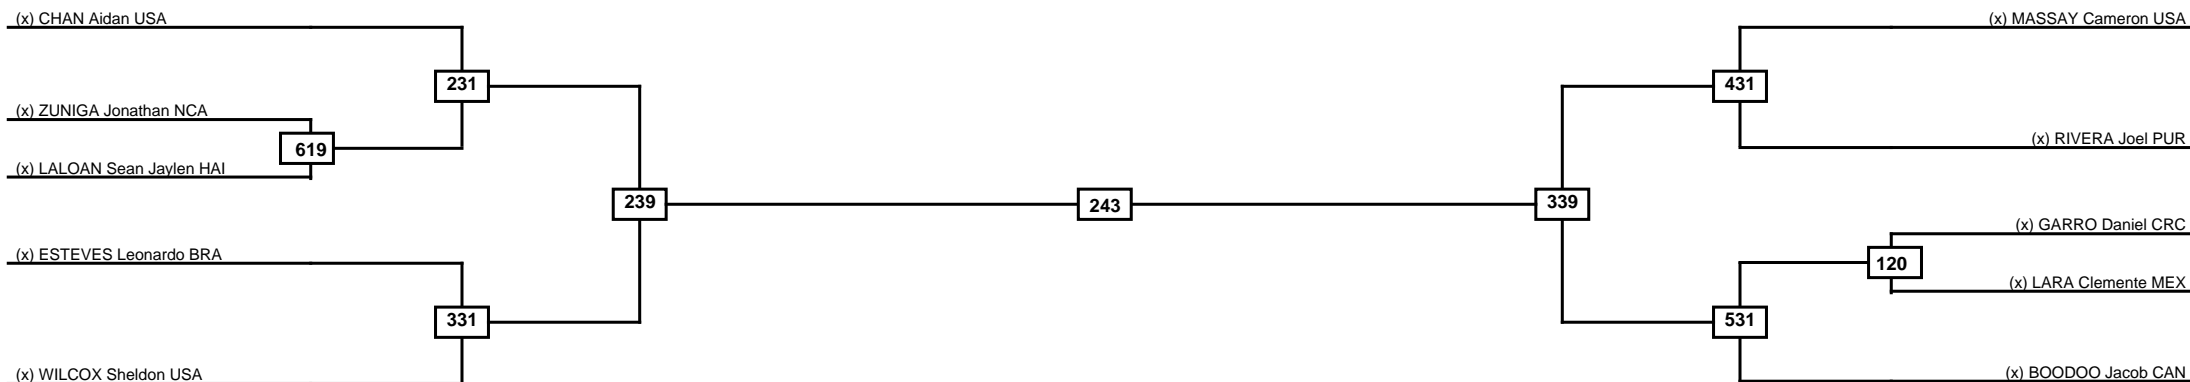

Round of 16	Quarterfinals	Semifinals	Final	Semifinals	Quarterfinals	Round of 16

Classification
1
2
3
3

LEGEND	RSC: Win by Referee stops contest	PTG: Win by Point gap	SUP: Win by Superiority	DSQ: Win by Disqualification	DQB: Win by Disqualification for Unsportsmanlike behavior	DWR: Win by double Withdrawal	R: Round
(x)Seed	PFT: Win by Final score	GDP: Win by Golden points	WDR: Win by Withdrawal	PUN: Win by Punitive declaration	DDB: Double disqualification for Unsportsmanlike behavior	DDQ: Double Disqualification