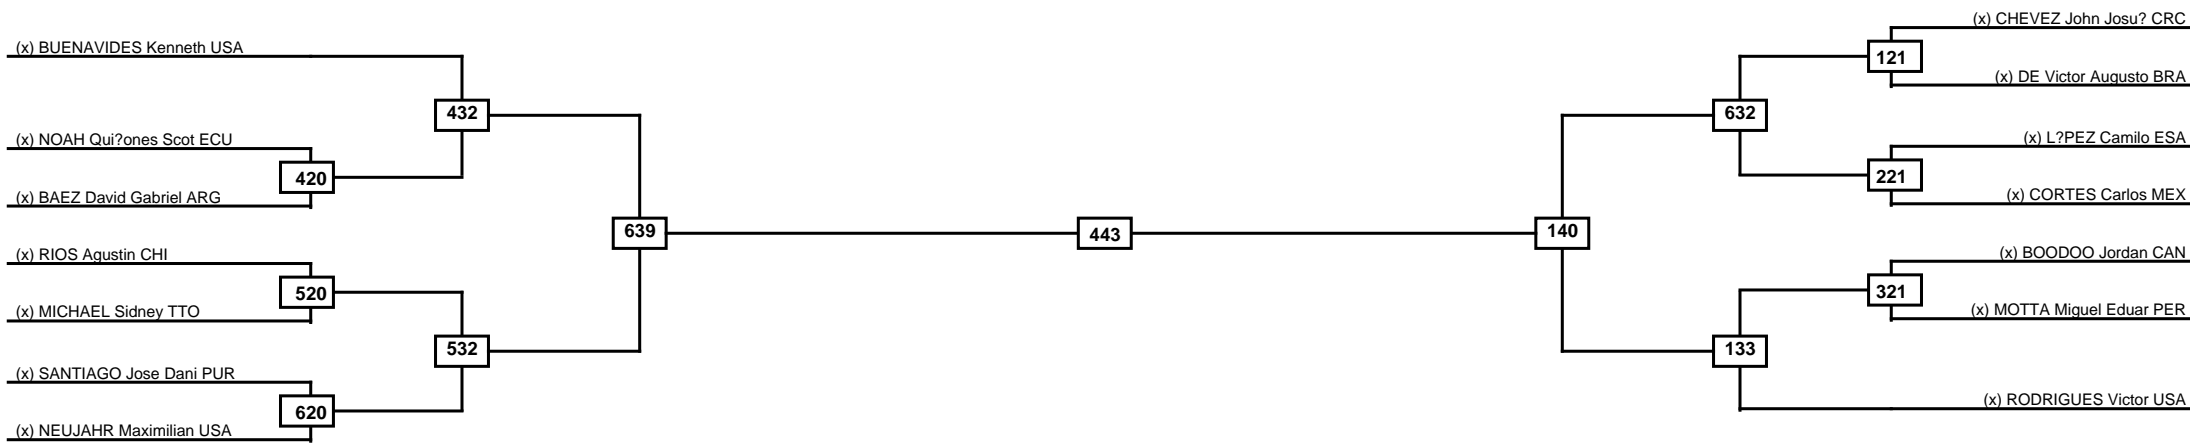

Round of 16	Quarterfinals	Semifinals	Final	Semifinals	Quarterfinals	Round of 16

Classification
1
2
3
3

LEGEND	RSC: Win by Referee stops contest	PTG: Win by Point gap	SUP: Win by Superiority	DSQ: Win by Disqualification	DQB: Win by Disqualification for Unsportsmanlike behavior	DWR: Win by double Withdrawal	R: Round
(x)Seed	PFT: Win by Final score	GDP: Win by Golden points	WDR: Win by Withdrawal	PUN: Win by Punitive declaration	DDB: Double disqualification for Unsportsmanlike behavior	DDQ: Double Disqualification