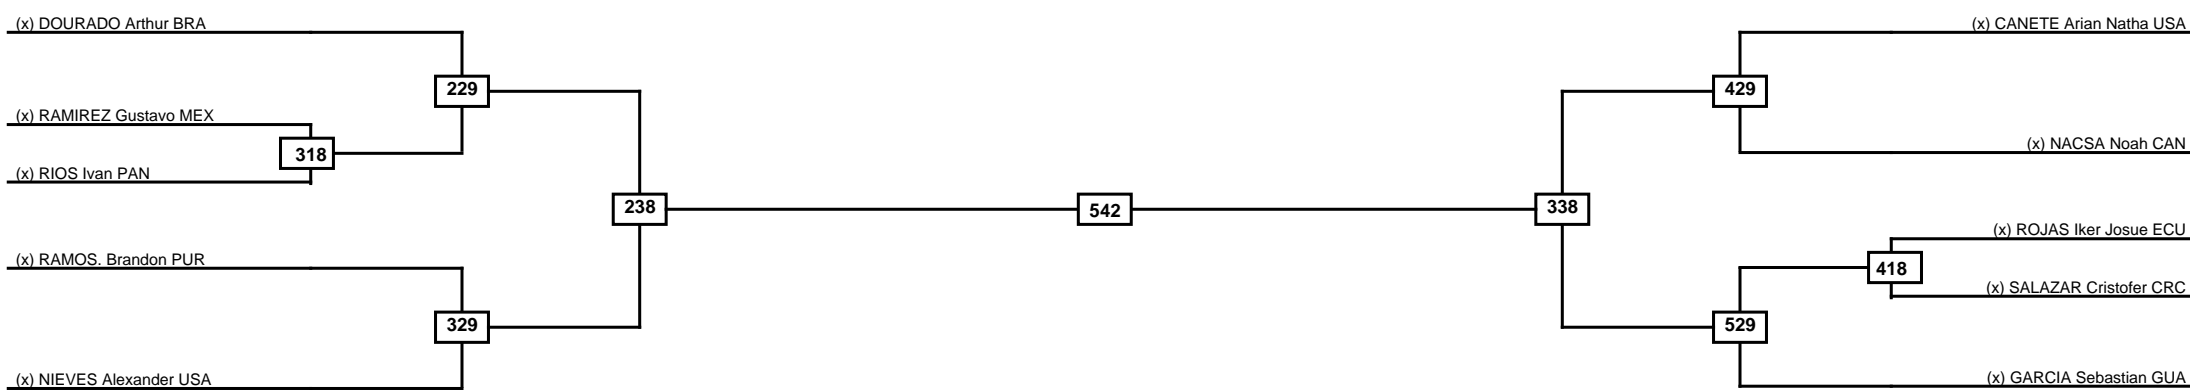

Round of 16
Quarterfinals
Semifinals
Final
Semifinals
Quarterfinals
Round of 16

Classification
1
2
3
3

LEGEND RSC: Win by Referee stops contest   PTG: Win by Point gap   SUP: Win by Superiority   DSQ: Win by Disqualification   DQB: Win by Disqualification for Unsportsmanlike behavior   DWR: Win by double Withdrawal   R: Round
(x)Seed   PFT: Win by Final score   GDP: Win by Golden points   WDR: Win by Withdrawal   PUN: Win by Punitive declaration   DDB: Double disqualification for Unsportsmanlike behavior   DDQ: Double Disqualification