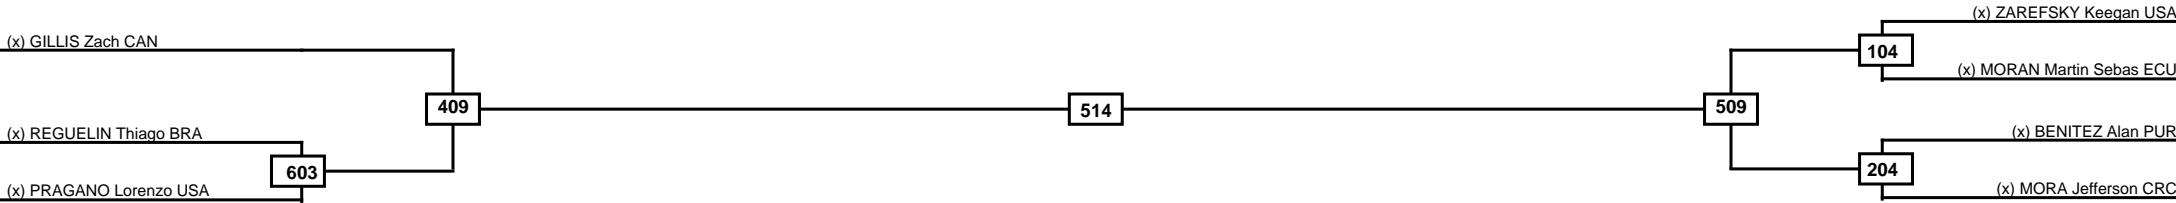

Quarterfinals	Semifinals	Final	Semifinals	Quarterfinals

Classification
1
2
3
3

LEGEND	RSC: Win by Referee stops contest	PTG: Win by Point gap	SUP: Win by Superiority	DSQ: Win by Disqualification	DQB: Win by Disqualification for Unsportsmanlike behavior	DWR: Win by double Withdrawal	R: Round
	PFT: Win by Final score	GDP: Win by Golden points	WDR: Win by Withdrawal	PUN: Win by Punitive declaration	DDB: Double disqualification for Unsportsmanlike behavior	DDQ: Double Disqualification