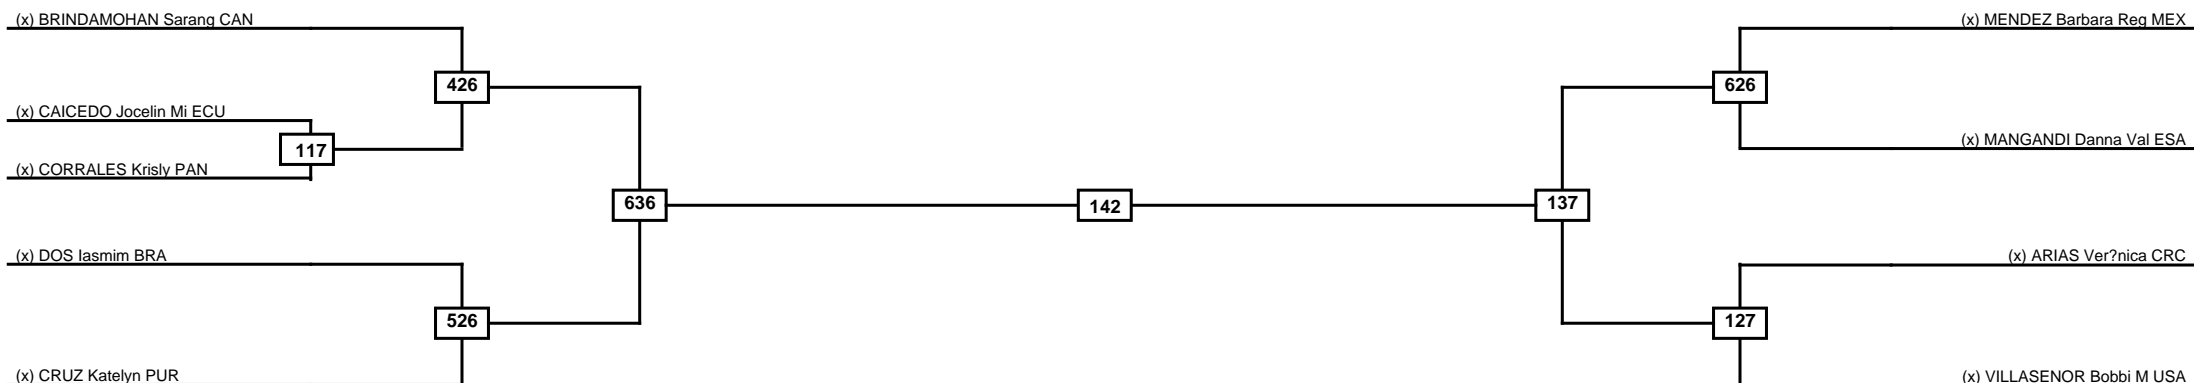

Round of 16   Quarterfinals   Semifinals   Final   Semifinals   Quarterfinals   Round of 16

Classification
1
2
3
3

LEGEND RSC: Win by Referee stops contest   PTG: Win by Point gap   SUP: Win by Superiority   DSQ: Win by Disqualification   DQB: Win by Disqualification for Unsportsmanlike behavior   DWR: Win by double Withdrawal   R: Round
(x)Seed   PFT: Win by Final score   GDP: Win by Golden points   WDR: Win by Withdrawal   PUN: Win by Punitive declaration   DDB: Double disqualification for Unsportsmanlike behavior   DDQ: Double Disqualification