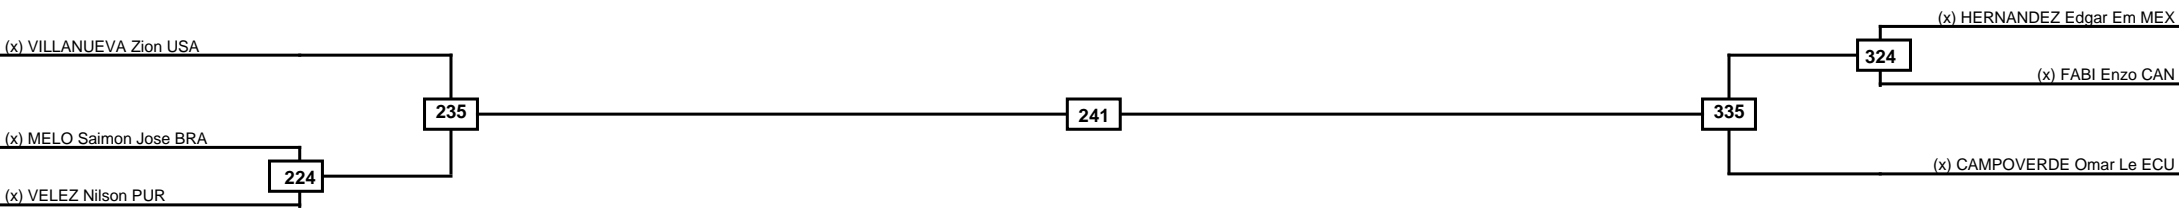

Classification
1
2
3
3

LEGEND	RSC: Win by Referee stops contest	PTG: Win by Point gap	SUP: Win by Superiority	DSQ: Win by Disqualification	DQB: Win by Disqualification for Unsportsmanlike behavior	DWR: Win by double Withdrawal	R: Round
(x)Seed	PFT: Win by Final score	GDP: Win by Golden points	WDR: Win by Withdrawal	PUN: Win by Punitive declaration	DDB: Double disqualification for Unsportsmanlike behavior	DDQ: Double Disqualification