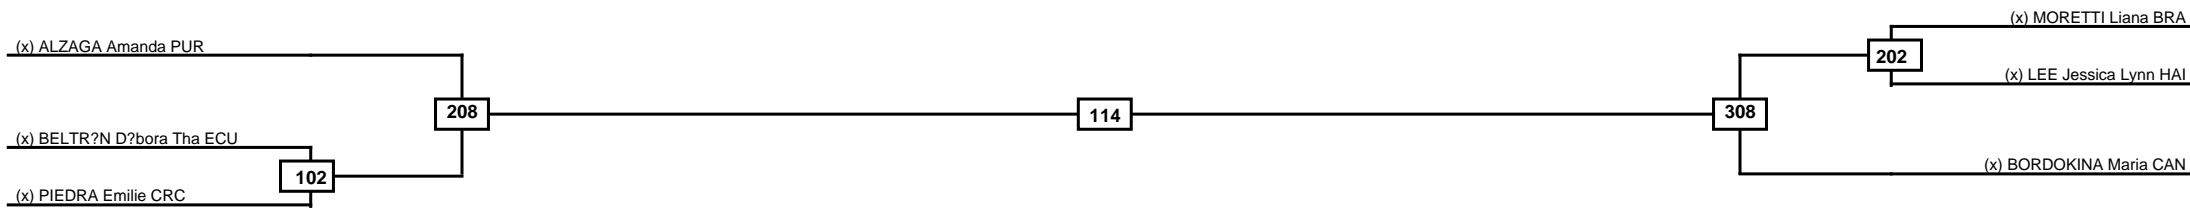

Classification
1
2
3
3

LEGEND	RSC: Win by Referee stops contest	PTG: Win by Point gap	SUP: Win by Superiority	DSQ: Win by Disqualification	DQB: Win by Disqualification for Unsportsmanlike behavior	DWR: Win by double Withdrawal	R: Round
(x)Seed	PFT: Win by Final score	GDP: Win by Golden points	WDR: Win by Withdrawal	PUN: Win by Punitive declaration	DDB: Double disqualification for Unsportsmanlike behavior	DDQ: Double Disqualification