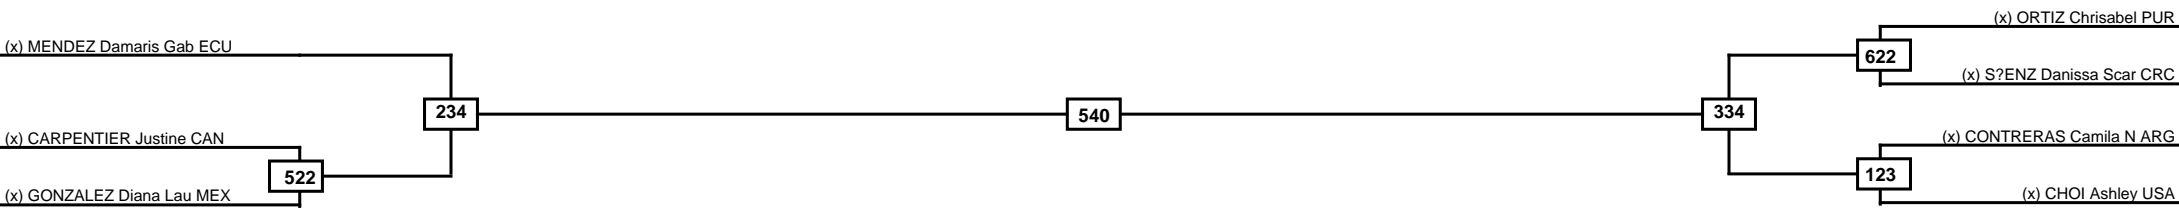

Classification
1
2
3
3

LEGEND	RSC: Win by Referee stops contest	PTG: Win by Point gap	SUP: Win by Superiority	DSQ: Win by Disqualification	DQB: Win by Disqualification for Unsportsmanlike behavior	DWR: Win by double Withdrawal	R: Round
	PFT: Win by Final score	GDP: Win by Golden points	WDR: Win by Withdrawal	PUN: Win by Punitive declaration	DDB: Double disqualification for Unsportsmanlike behavior	DDQ: Double Disqualification