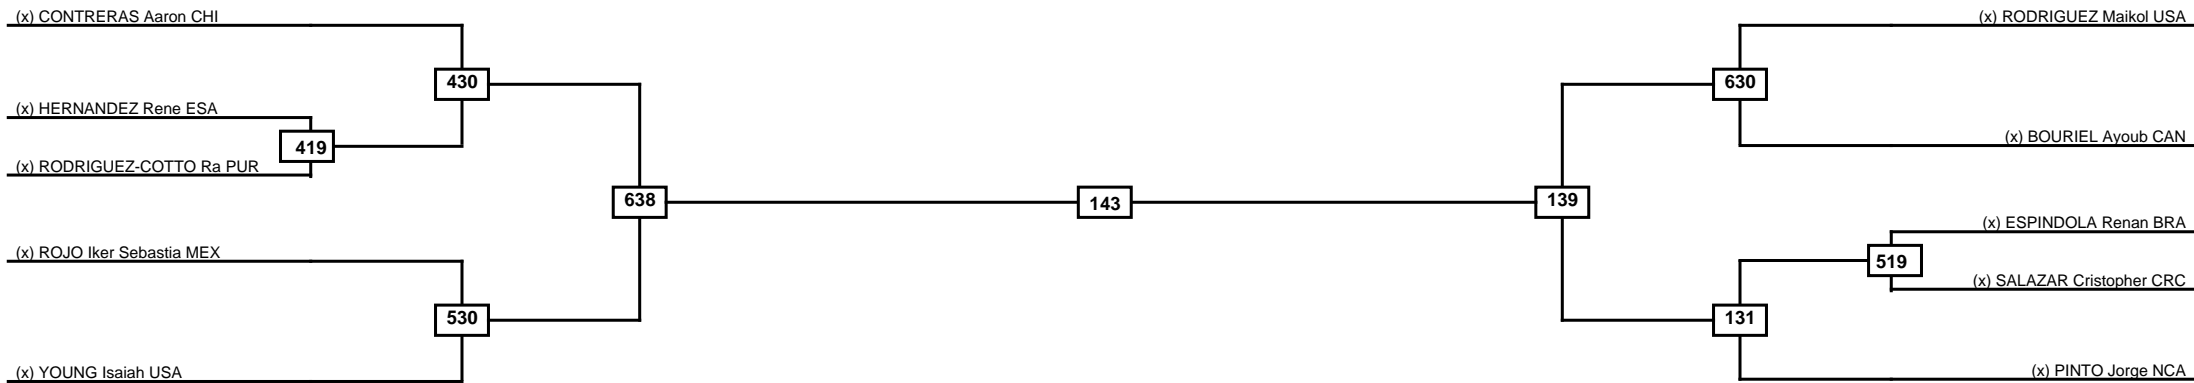

Round of 16	Quarterfinals	Semifinals	Final	Semifinals	Quarterfinals	Round of 16

Classification
1
2
3
3

LEGEND	RSC: Win by Referee stops contest	PTG: Win by Point gap	SUP: Win by Superiority	DSQ: Win by Disqualification	DQB: Win by Disqualification for Unsportsmanlike behavior	DWR: Win by double Withdrawal	R: Round
	(x)Seed	PFT: Win by Final score	GDP: Win by Golden points	WDR: Win by Withdrawal	PUN: Win by Punitive declaration	DDB: Double disqualification for Unsportsmanlike behavior	DDQ: Double Disqualification