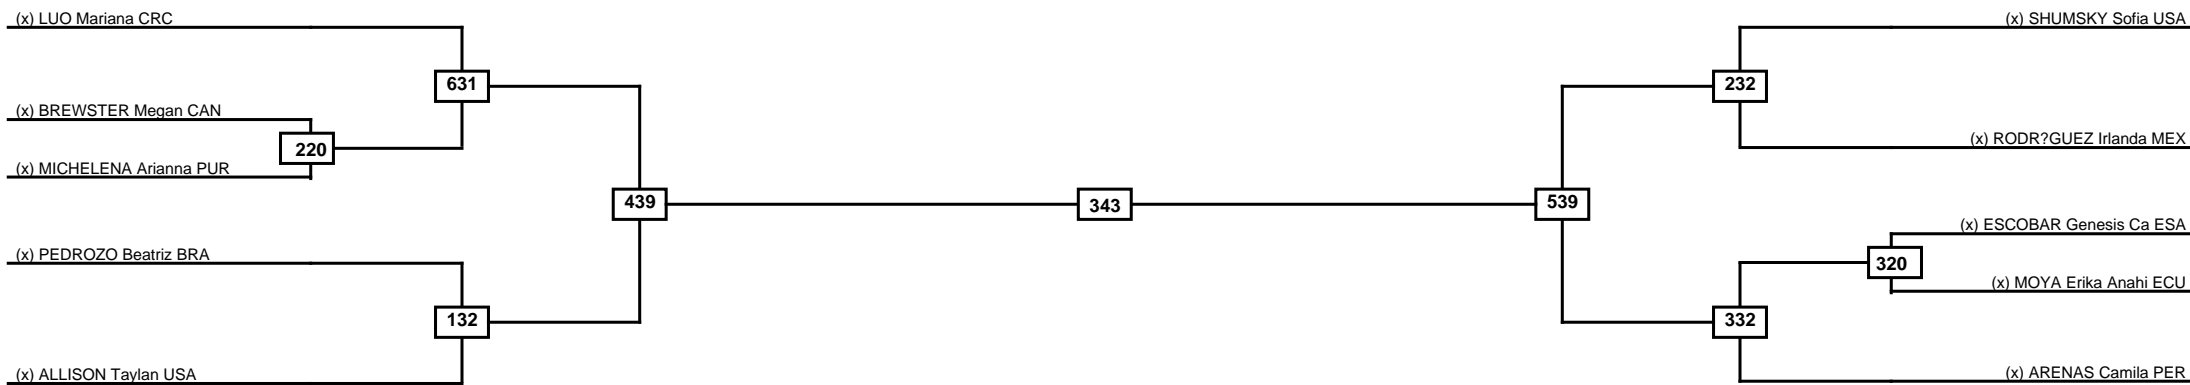

Round of 16	Quarterfinals	Semifinals	Final	Semifinals	Quarterfinals	Round of 16

Classification
1
2
3
3

LEGEND	RSC: Win by Referee stops contest	PTG: Win by Point gap	SUP: Win by Superiority	DSQ: Win by Disqualification	DQB: Win by Disqualification for Unsportsmanlike behavior	DWR: Win by double Withdrawal	R: Round
	(x)Seed	PFT: Win by Final score	GDP: Win by Golden points	WDR: Win by Withdrawal	PUN: Win by Punitive declaration	DDB: Double disqualification for Unsportsmanlike behavior	DDQ: Double Disqualification