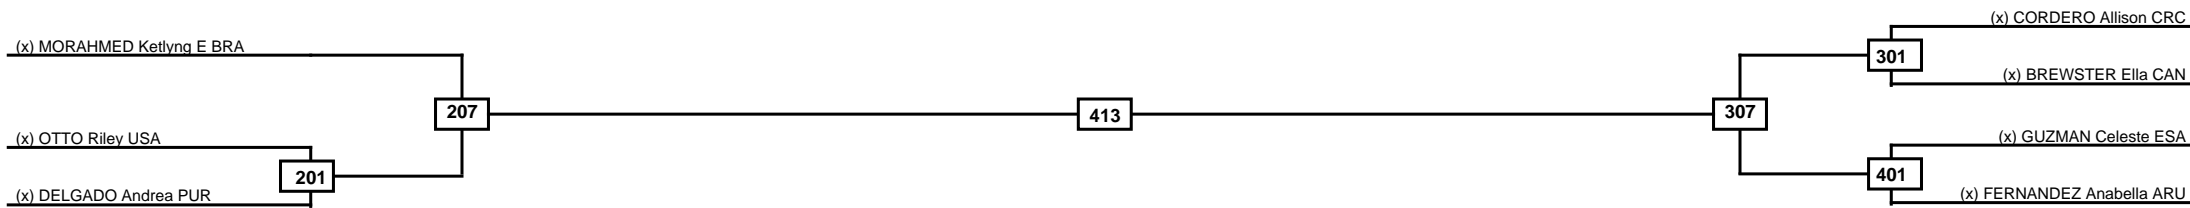

Quarterfinals	Semifinals	Final	Semifinals	Quarterfinals

Classification
1
2
3
3

LEGEND	RSC: Win by Referee stops contest	PTG: Win by Point gap	SUP: Win by Superiority	DSQ: Win by Disqualification	DQB: Win by Disqualification for Unsportsmanlike behavior	DWR: Win by double Withdrawal	R: Round
(x)Seed	PFT: Win by Final score	GDP: Win by Golden points	WDR: Win by Withdrawal	PUN: Win by Punitive declaration	DDB: Double disqualification for Unsportsmanlike behavior	DDQ: Double Disqualification