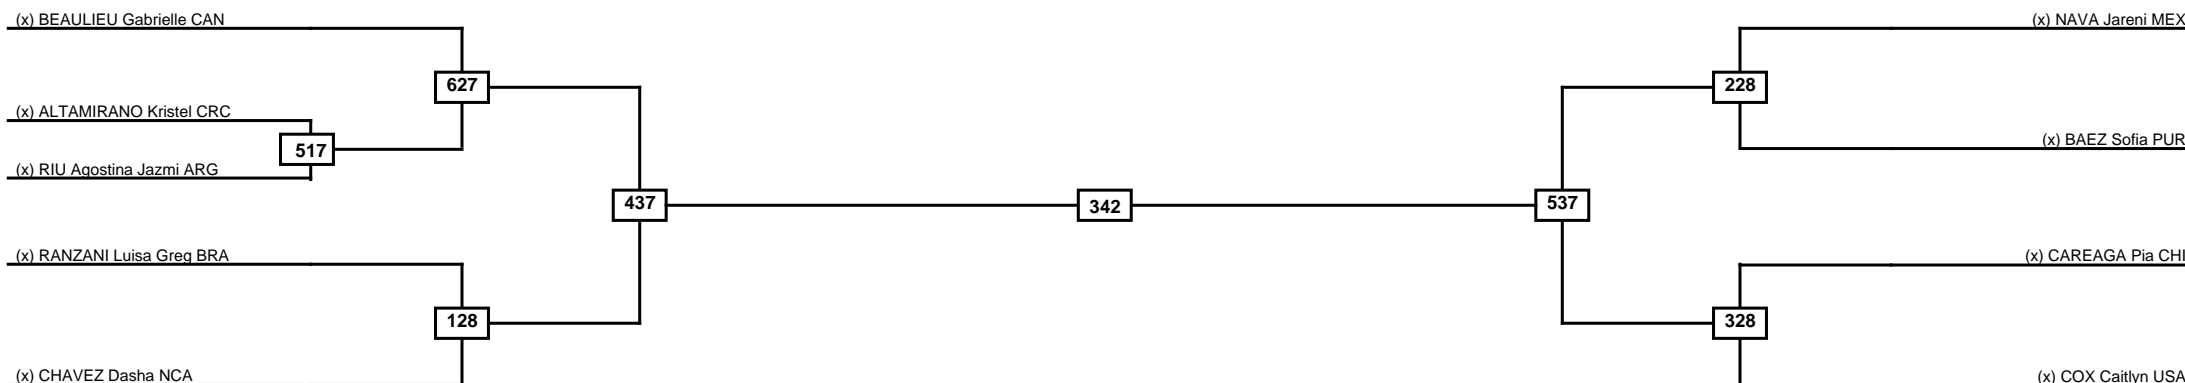

Round of 16	Quarterfinals	Semifinals	Final	Semifinals	Quarterfinals	Round of 16

Classification
1
2
3
3

LEGEND	RSC: Win by Referee stops contest	PTG: Win by Point gap	SUP: Win by Superiority	DSQ: Win by Disqualification	DQB: Win by Disqualification for Unsportsmanlike behavior	DWR: Win by double Withdrawal	R: Round
	PFT: Win by Final score	GDP: Win by Golden points	WDR: Win by Withdrawal	PUN: Win by Punitive declaration	DDB: Double disqualification for Unsportsmanlike behavior	DDQ: Double Disqualification