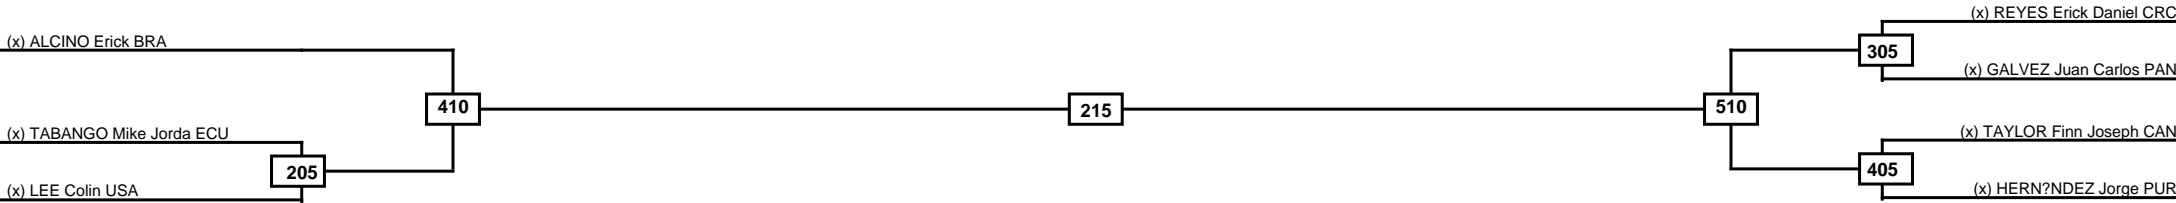

Classification
1
2
3
3

LEGEND	RSC: Win by Referee stops contest	PTG: Win by Point gap	SUP: Win by Superiority	DSQ: Win by Disqualification	DQB: Win by Disqualification for Unsportsmanlike behavior	DWR: Win by double Withdrawal	R: Round
	(x)Seed	PFT: Win by Final score	GDP: Win by Golden points	WDR: Win by Withdrawal	PUN: Win by Punitive declaration	DDB: Double disqualification for Unsportsmanlike behavior	DDQ: Double Disqualification