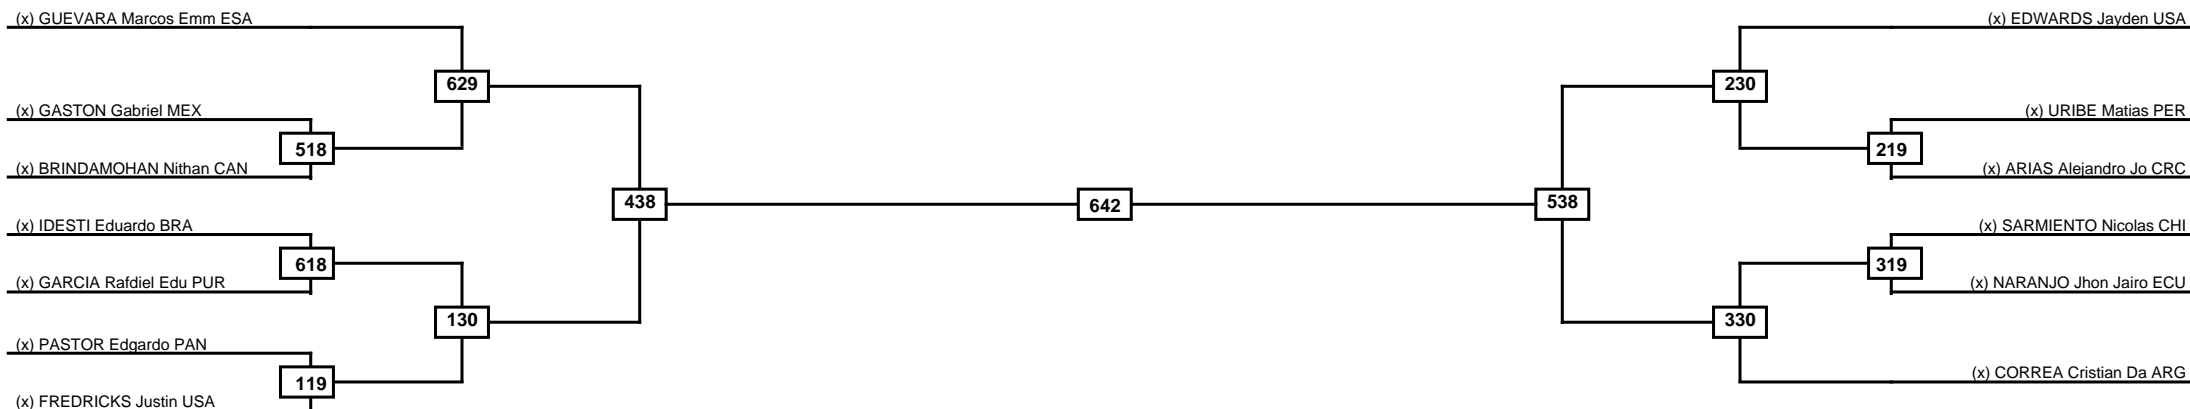

Classification
1
2
3
3

LEGEND	RSC: Win by Referee stops contest	PTG: Win by Point gap	SUP: Win by Superiority	DSQ: Win by Disqualification	DQB: Win by Disqualification for Unsportsmanlike behavior	DWR: Win by double Withdrawal	R: Round
(x)Seed	PFT: Win by Final score	GDP: Win by Golden points	WDR: Win by Withdrawal	PUN: Win by Punitive declaration	DDB: Double disqualification for Unsportsmanlike behavior	DDQ: Double Disqualification