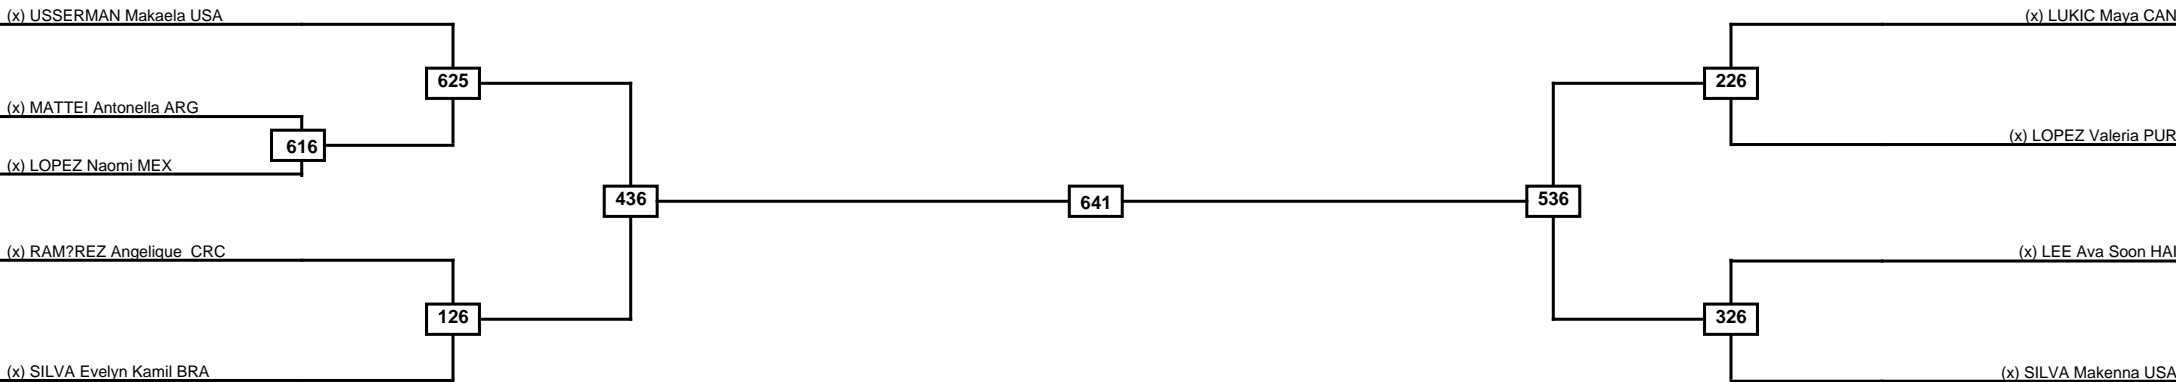

Round of 16	Quarterfinals	Semifinals	Final	Semifinals	Quarterfinals	Round of 16

Classification
1
2
3
3

LEGEND	RSC: Win by Referee stops contest	PTG: Win by Point gap	SUP: Win by Superiority	DSQ: Win by Disqualification	DQB: Win by Disqualification for Unsportsmanlike behavior	DWR: Win by double Withdrawal	R: Round
(x)Seed	PFT: Win by Final score	GDP: Win by Golden points	WDR: Win by Withdrawal	PUN: Win by Punitive declaration	DDB: Double disqualification for Unsportsmanlike behavior	DDQ: Double Disqualification