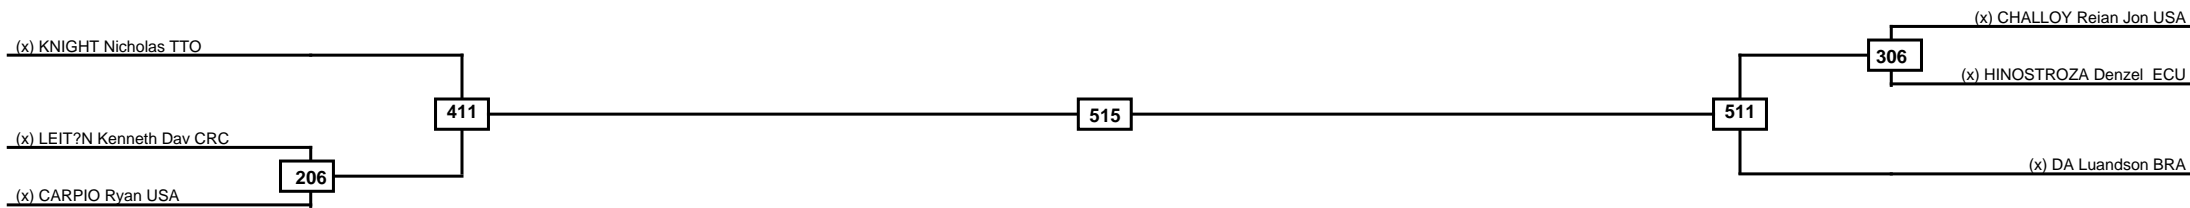

Quarterfinals	Semifinals	Final	Semifinals	Quarterfinals

Classification
1
2
3
3

LEGEND	RSC: Win by Referee stops contest	PTG: Win by Point gap	SUP: Win by Superiority	DSQ: Win by Disqualification	DQB: Win by Disqualification for Unsportsmanlike behavior	DWR: Win by double Withdrawal	R: Round
	(x)Seed	PFT: Win by Final score	GDP: Win by Golden points	WDR: Win by Withdrawal	PUN: Win by Punitive declaration	DDB: Double disqualification for Unsportsmanlike behavior	DDQ: Double Disqualification