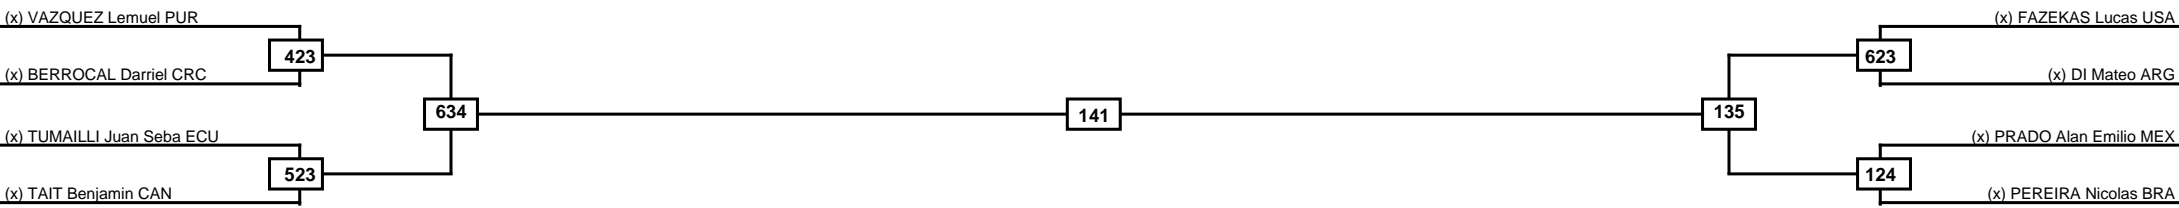

Quarterfinals	Semifinals	Final	Semifinals	Quarterfinals

Classification
1
2
3
3

LEGEND	RSC: Win by Referee stops contest	PTG: Win by Point gap	SUP: Win by Superiority	DSQ: Win by Disqualification	DQB: Win by Disqualification for Unsportsmanlike behavior	DWR: Win by double Withdrawal	R: Round
(x)Seed	PFT: Win by Final score	GDP: Win by Golden points	WDR: Win by Withdrawal	PUN: Win by Punitive declaration	DDB: Double disqualification for Unsportsmanlike behavior	DDQ: Double Disqualification