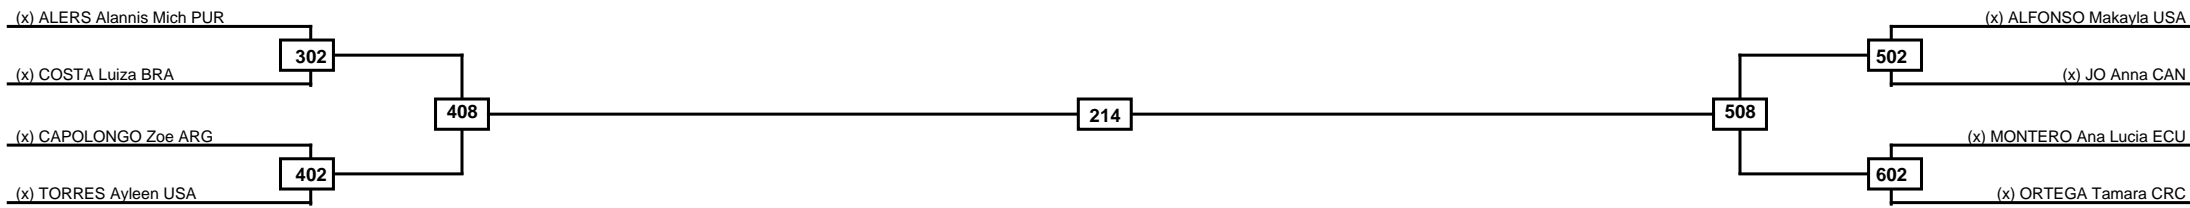

Quarterfinals	Semifinals	Final	Semifinals	Quarterfinals

Classification
1
2
3
3

LEGEND	RSC: Win by Referee stops contest	PTG: Win by Point gap	SUP: Win by Superiority	DSQ: Win by Disqualification	DQB: Win by Disqualification for Unsportsmanlike behavior	DWR: Win by double Withdrawal	R: Round
	(x)Seed	PFT: Win by Final score	GDP: Win by Golden points	WDR: Win by Withdrawal	PUN: Win by Punitive declaration	DDB: Double disqualification for Unsportsmanlike behavior	DDQ: Double Disqualification