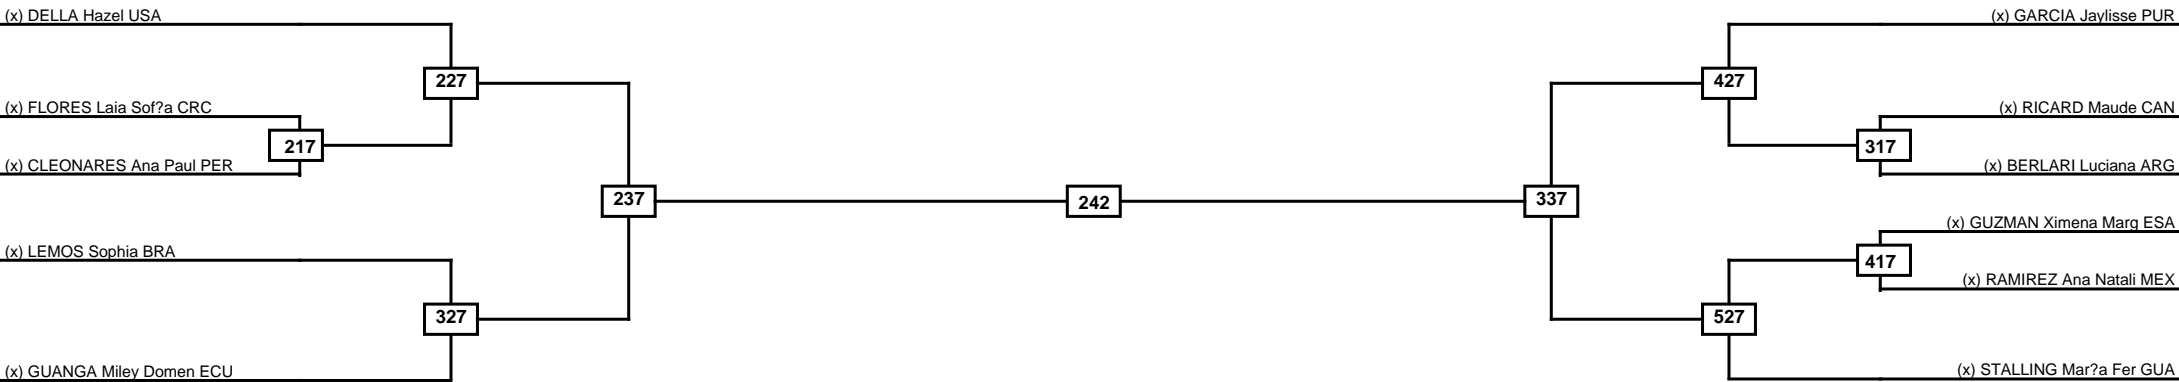

Round of 16	Quarterfinals	Semifinals	Final	Semifinals	Quarterfinals	Round of 16

Classification
1
2
3
3

LEGEND	RSC: Win by Referee stops contest	PTG: Win by Point gap	SUP: Win by Superiority	DSQ: Win by Disqualification	DQB: Win by Disqualification for Unsportsmanlike behavior	DWR: Win by double Withdrawal	R: Round
	PFT: Win by Final score	GDP: Win by Golden points	WDR: Win by Withdrawal	PUN: Win by Punitive declaration	DDB: Double disqualification for Unsportsmanlike behavior	DDQ: Double Disqualification