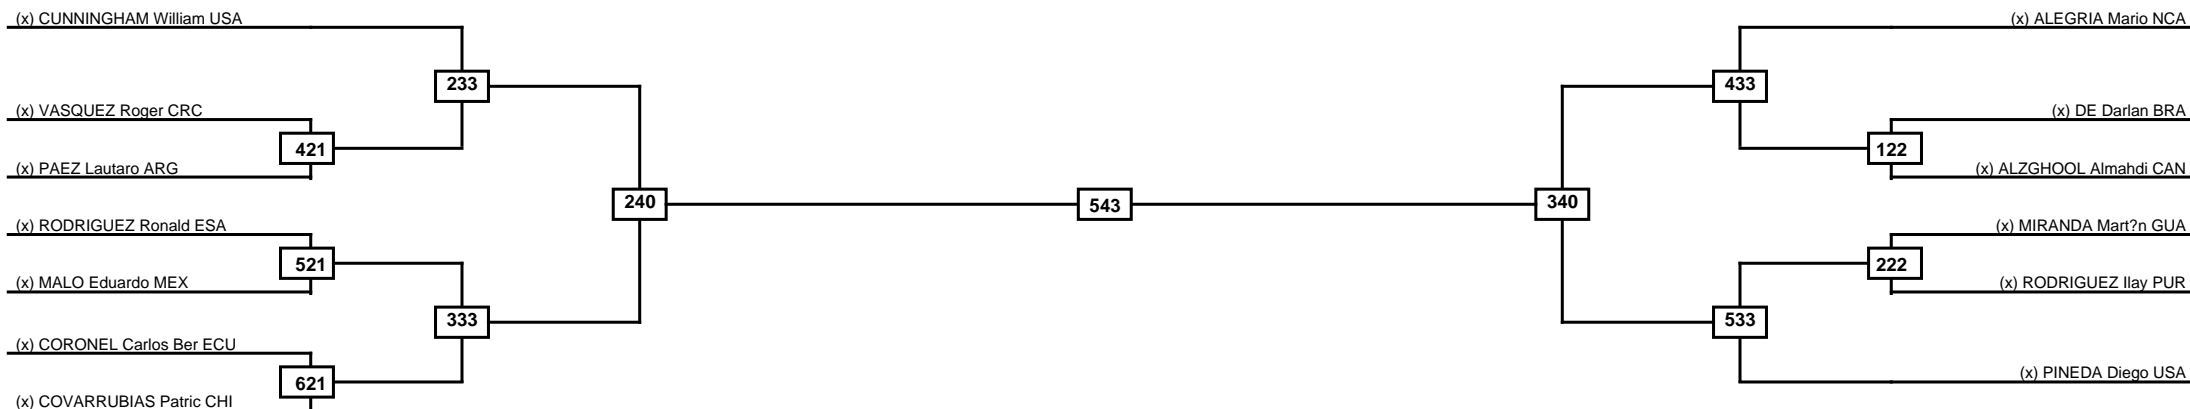

Round of 16
Quarterfinals
Semifinals
Final
Semifinals
Quarterfinals
Round of 16

Classification
1
2
3
3

LEGEND RSC: Win by Referee stops contest   PTG: Win by Point gap   SUP: Win by Superiority   DSQ: Win by Disqualification   DQB: Win by Disqualification for Unsportsmanlike behavior   DWR: Win by double Withdrawal   R: Round
(x)Seed   PFT: Win by Final score   GDP: Win by Golden points   WDR: Win by Withdrawal   PUN: Win by Punitive declaration   DDB: Double disqualification for Unsportsmanlike behavior   DDQ: Double Disqualification