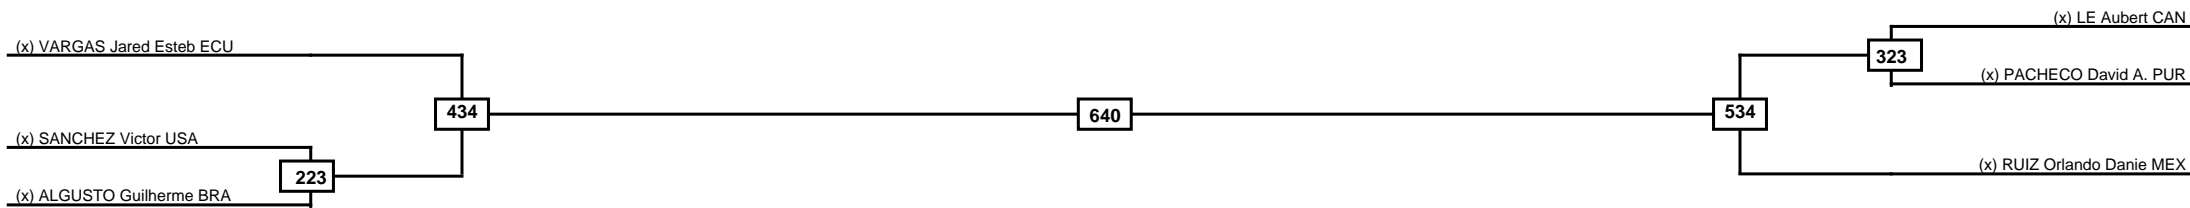

Quarterfinals	Semifinals	Final	Semifinals	Quarterfinals

Classification
1
2
3
3

LEGEND	RSC: Win by Referee stops contest	PTG: Win by Point gap	SUP: Win by Superiority	DSQ: Win by Disqualification	DQB: Win by Disqualification for Unsportsmanlike behavior	DWR: Win by double Withdrawal	R: Round
(x)Seed	PFT: Win by Final score	GDP: Win by Golden points	WDR: Win by Withdrawal	PUN: Win by Punitive declaration	DDB: Double disqualification for Unsportsmanlike behavior	DDQ: Double Disqualification