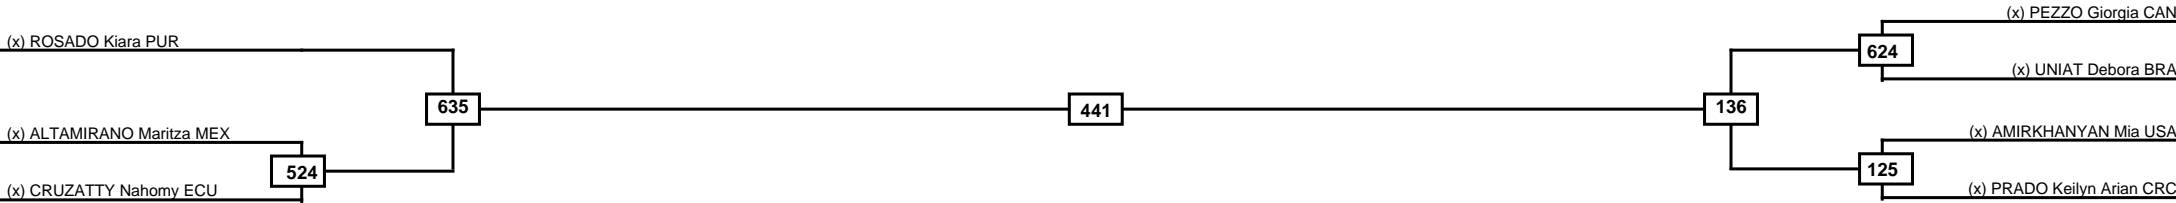

Classification
1
2
3
3

LEGEND	RSC: Win by Referee stops contest	PTG: Win by Point gap	SUP: Win by Superiority	DSQ: Win by Disqualification	DQB: Win by Disqualification for Unsportsmanlike behavior	DWR: Win by double Withdrawal	R: Round
	PFT: Win by Final score	GDP: Win by Golden points	WDR: Win by Withdrawal	PUN: Win by Punitive declaration	DDB: Double disqualification for Unsportsmanlike behavior	DDQ: Double Disqualification