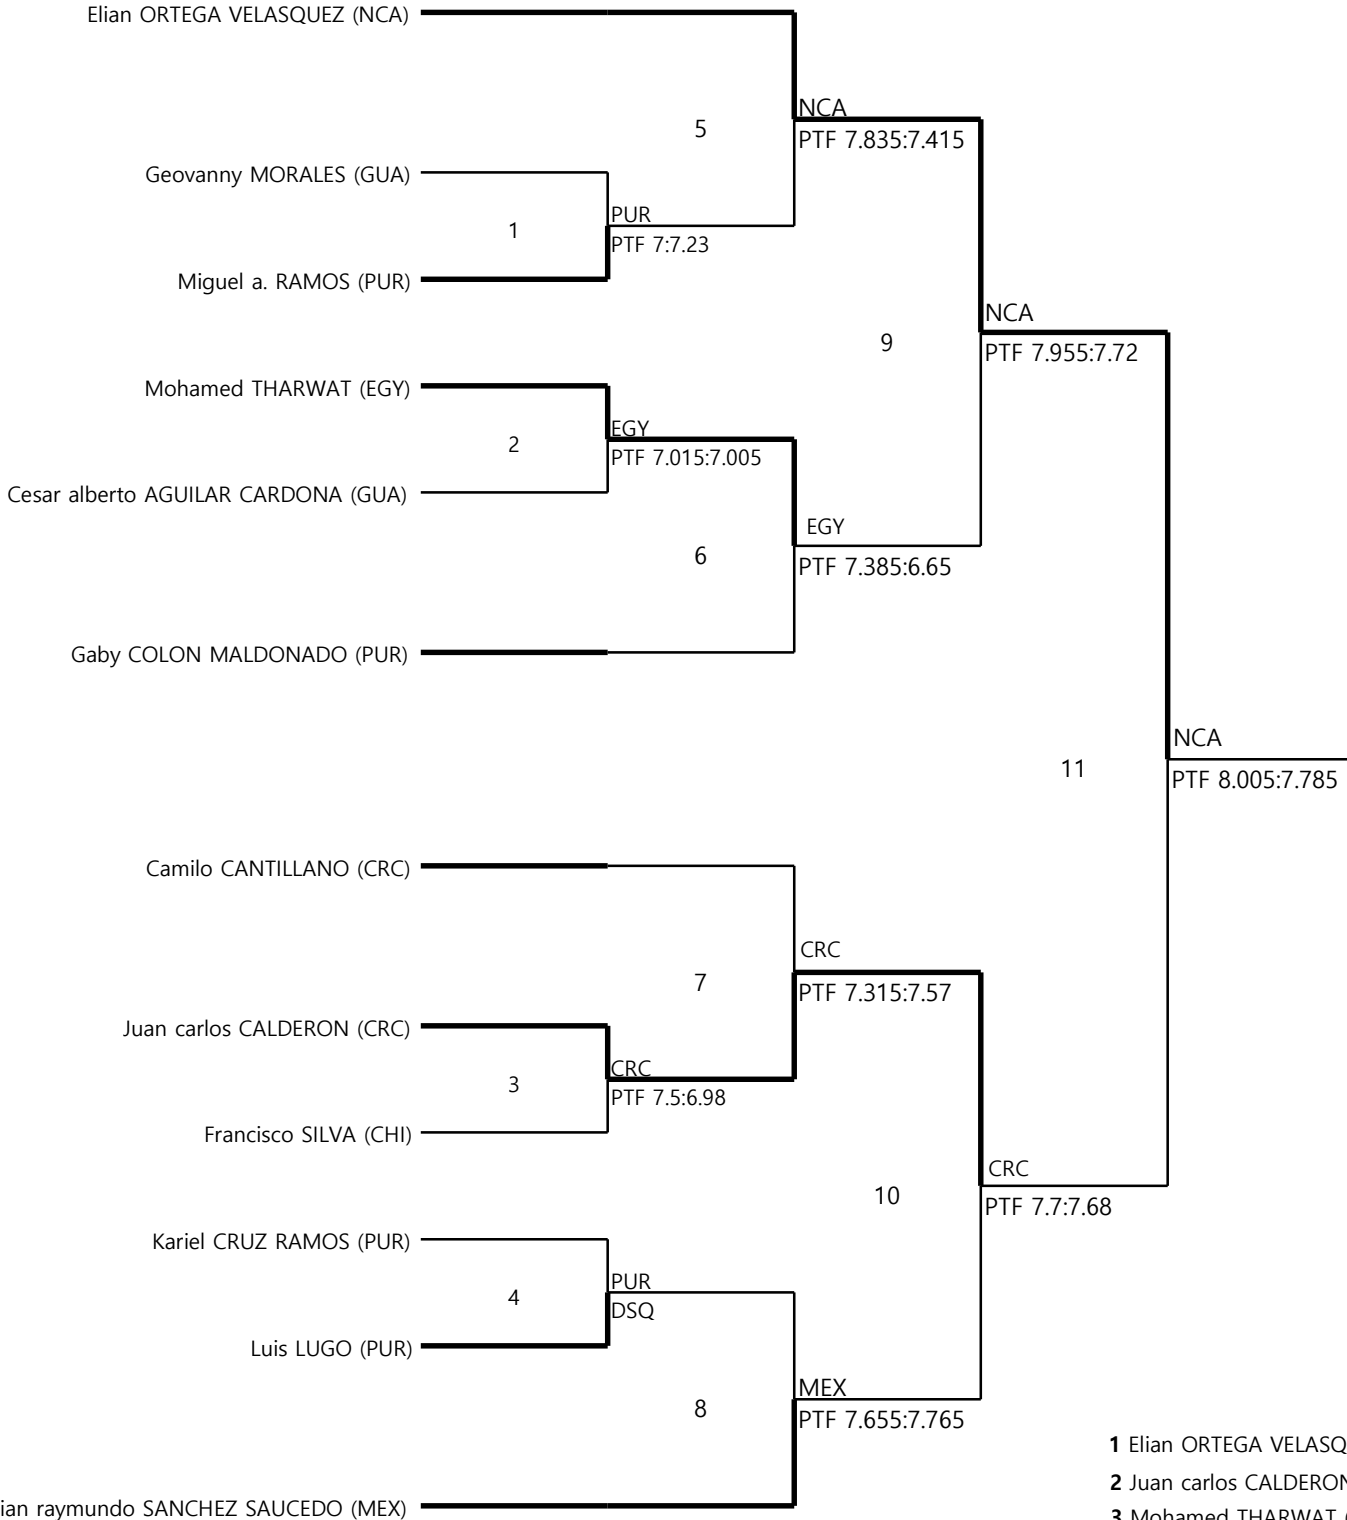

Results Bracket

Player Name	R16	Q-Final	S-Final	Final
-------------	-----	---------	---------	-------

- 1 Elian ORTEGA VELASQUEZ (NCA)
- 2 Juan carlos CALDERON (CRC)
- 3 Mohamed THARWAT (EGY)
- 3 Elian raymundo SANCHEZ SAUCEDO (MEX)

Signature:

Results Bracket

Player Name	S-Final	Final
-------------	---------	-------

- 1 Claudio TRUJILLO (MEX)
- 2 Jair d. CORREA SANCHEZ (MEX)
- 3 Patricio LEIGH (CHI)

Signature:

Results Bracket

Player Name	Q-Final	S-Final	Final
-------------	---------	---------	-------