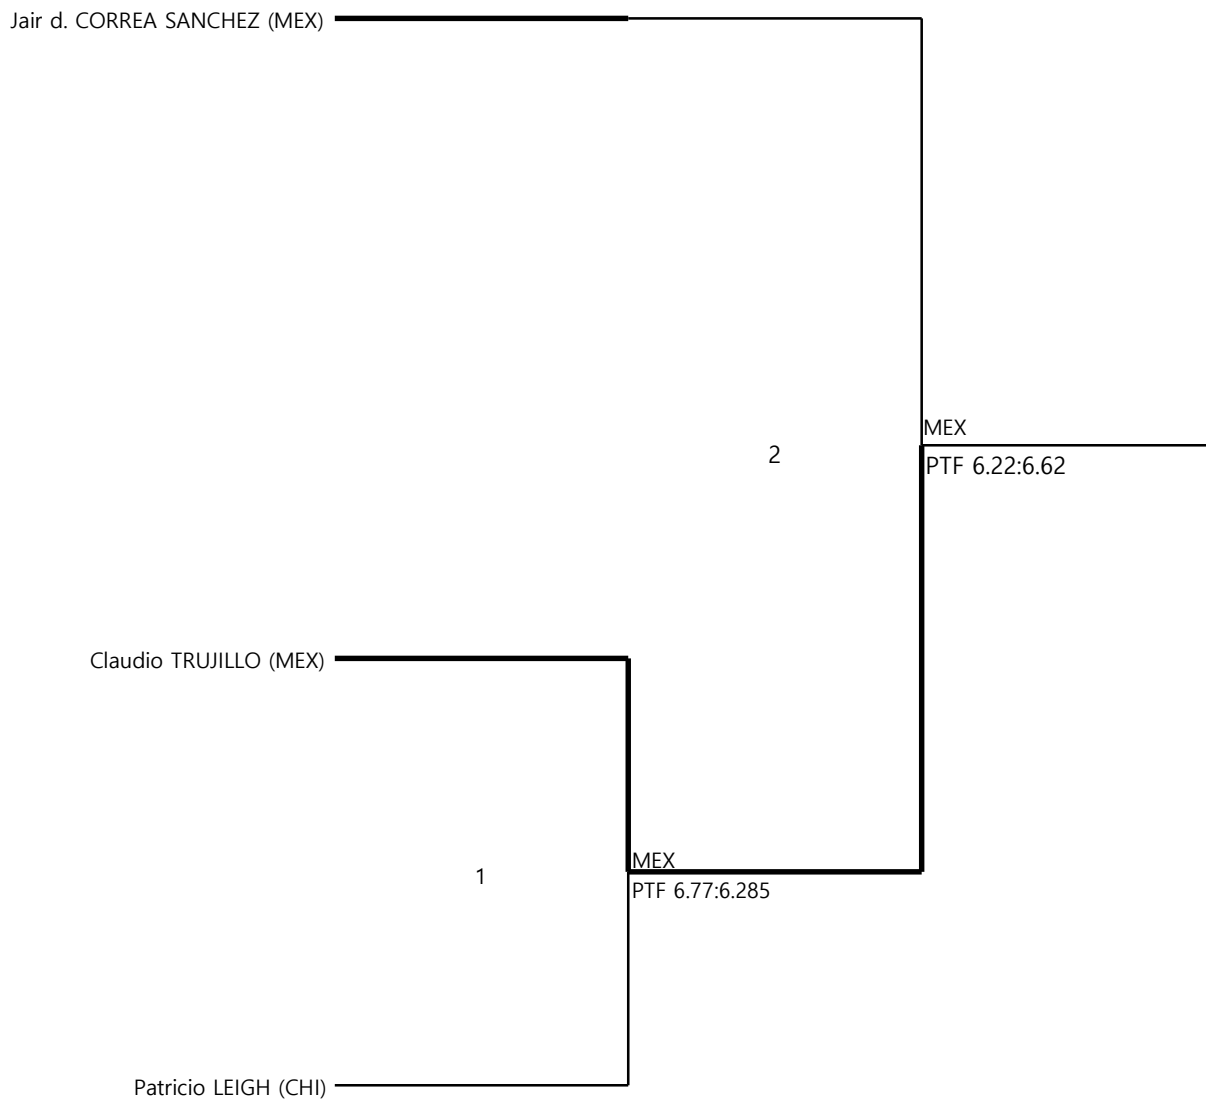

Results Bracket

Player Name	R16	Q-Final	S-Final	Final
-------------	-----	---------	---------	-------

- 1 Elian ORTEGA VELASQUEZ (NCA)
- 2 Juan carlos CALDERON (CRC)
- 3 Mohamed THARWAT (EGY)
- 3 Elian raymundo SANCHEZ SAUCEDO (MEX)

Signature:

Results Bracket

Player Name	S-Final	Final
-------------	---------	-------

- 1 Claudio TRUJILLO (MEX)
- 2 Jair d. CORREA SANCHEZ (MEX)
- 3 Patricio LEIGH (CHI)

Signature:

Results Bracket

Player Name	Q-Final	S-Final	Final
-------------	---------	---------	-------

Signature:

Results Bracket

Player Name	Final
-------------	-------

Ana Patricia PENA (DOM)

1

DOM

PTF 6.965:6.235

Stephanie RAMIREZ CRUZ (PUR)