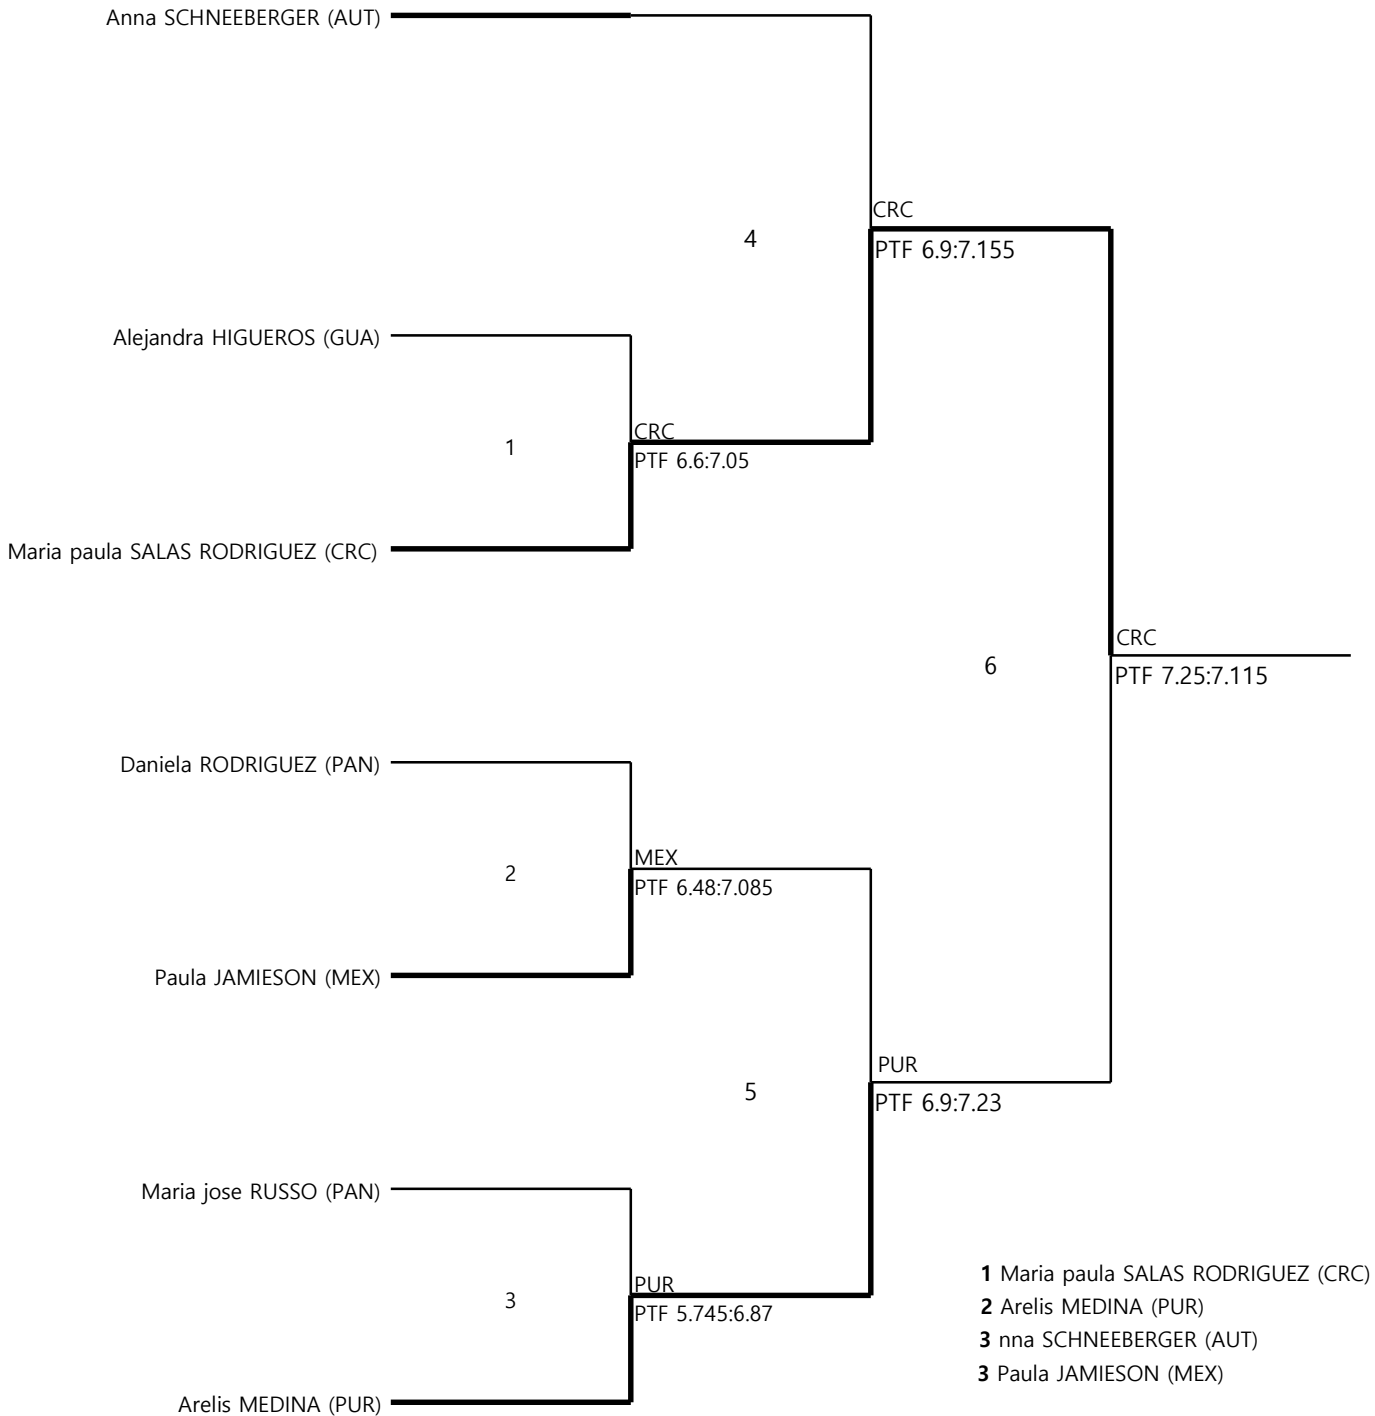

Results Bracket

Player Name	R16	Q-Final	S-Final	Final
-------------	-----	---------	---------	-------

- 1 Elian ORTEGA VELASQUEZ (NCA)
- 2 Juan carlos CALDERON (CRC)
- 3 Mohamed THARWAT (EGY)
- 3 Elian raymundo SANCHEZ SAUCEDO (MEX)

Signature:

Results Bracket

Player Name	S-Final	Final
-------------	---------	-------

- 1 Claudio TRUJILLO (MEX)
- 2 Jair d. CORREA SANCHEZ (MEX)
- 3 Patricio LEIGH (CHI)

Signature:

Results Bracket

Player Name	Q-Final	S-Final	Final
-------------	---------	---------	-------

Signature:

Results Bracket

Player Name	Final
-------------	-------

Ana Patricia PENA (DOM)

1

DOM

PTF 6.965:6.235

Stephanie RAMIREZ CRUZ (PUR)