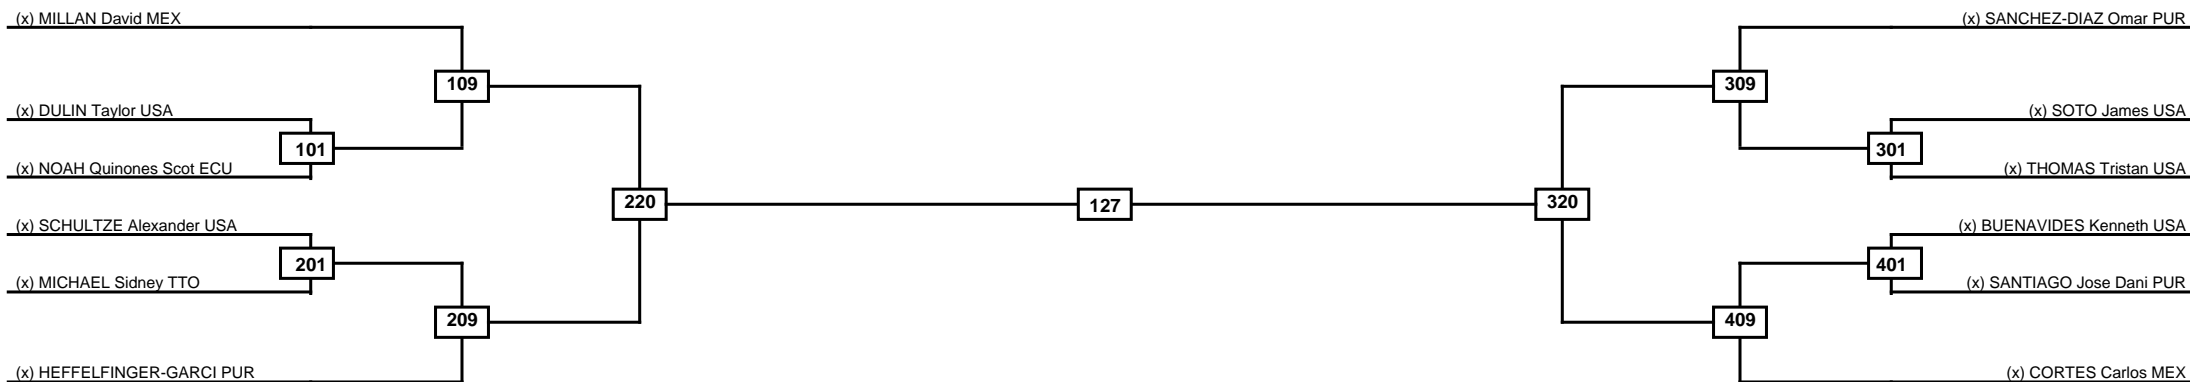

Round of 16	Quarterfinals	Semifinals	Final	Semifinals	Quarterfinals	Round of 16

Classification
1
2
3
3

LEGEND	RSC: Win by Referee stops contest	PTG: Win by Point gap	SUP: Win by Superiority	DSQ: Win by Disqualification	DQB: Win by Disqualification for Unsportsmanlike behavior	DWR: Win by double Withdrawal	R: Round
	PFT: Win by Final score	GDP: Win by Golden points	WDR: Win by Withdrawal	PUN: Win by Punitive declaration	DDB: Double disqualification for Unsportsmanlike behavior	DDQ: Double Disqualification