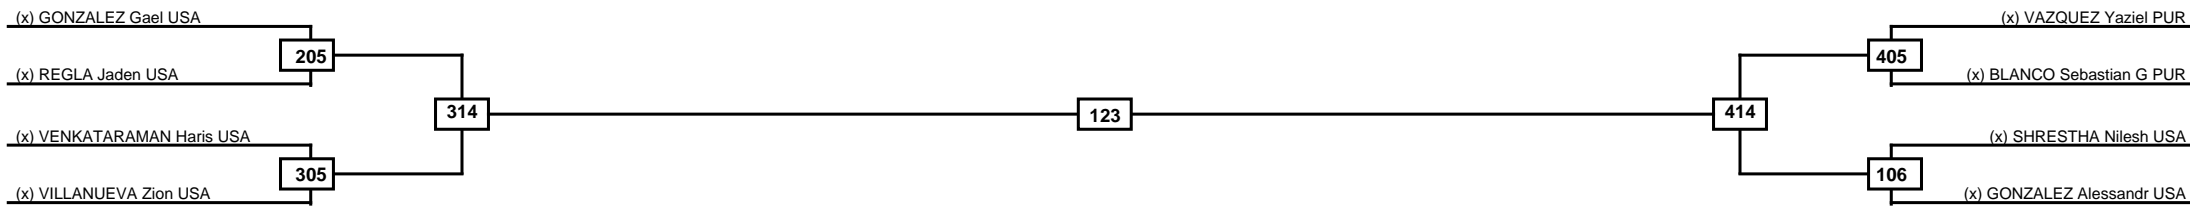

Quarterfinals	Semifinals	Final	Semifinals	Quarterfinals

Classification
1
2
3
3

LEGEND	RSC: Win by Referee stops contest	PTG: Win by Point gap	SUP: Win by Superiority	DSQ: Win by Disqualification	DQB: Win by Disqualification for Unsportsmanlike behavior	DWR: Win by double Withdrawal	R: Round
(x)Seed	PFT: Win by Final score	GDP: Win by Golden points	WDR: Win by Withdrawal	PUN: Win by Punitive declaration	DDB: Double disqualification for Unsportsmanlike behavior	DDQ: Double Disqualification