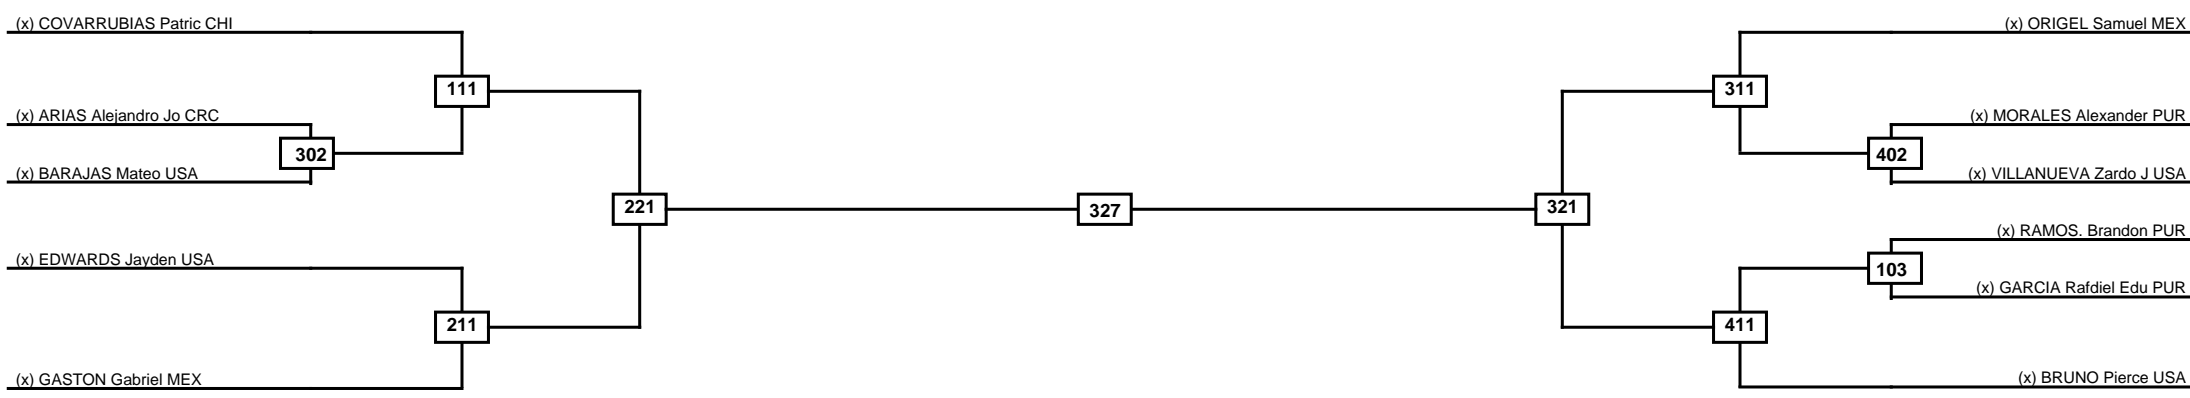

Round of 16	Quarterfinals	Semifinals	Final	Semifinals	Quarterfinals	Round of 16

Classification
1
2
3
3

LEGEND	RSC: Win by Referee stops contest	PTG: Win by Point gap	SUP: Win by Superiority	DSQ: Win by Disqualification	DQB: Win by Disqualification for Unsportsmanlike behavior	DWR: Win by double Withdrawal	R: Round
	PFT: Win by Final score	GDP: Win by Golden points	WDR: Win by Withdrawal	PUN: Win by Punitive declaration	DDB: Double disqualification for Unsportsmanlike behavior	DDQ: Double Disqualification