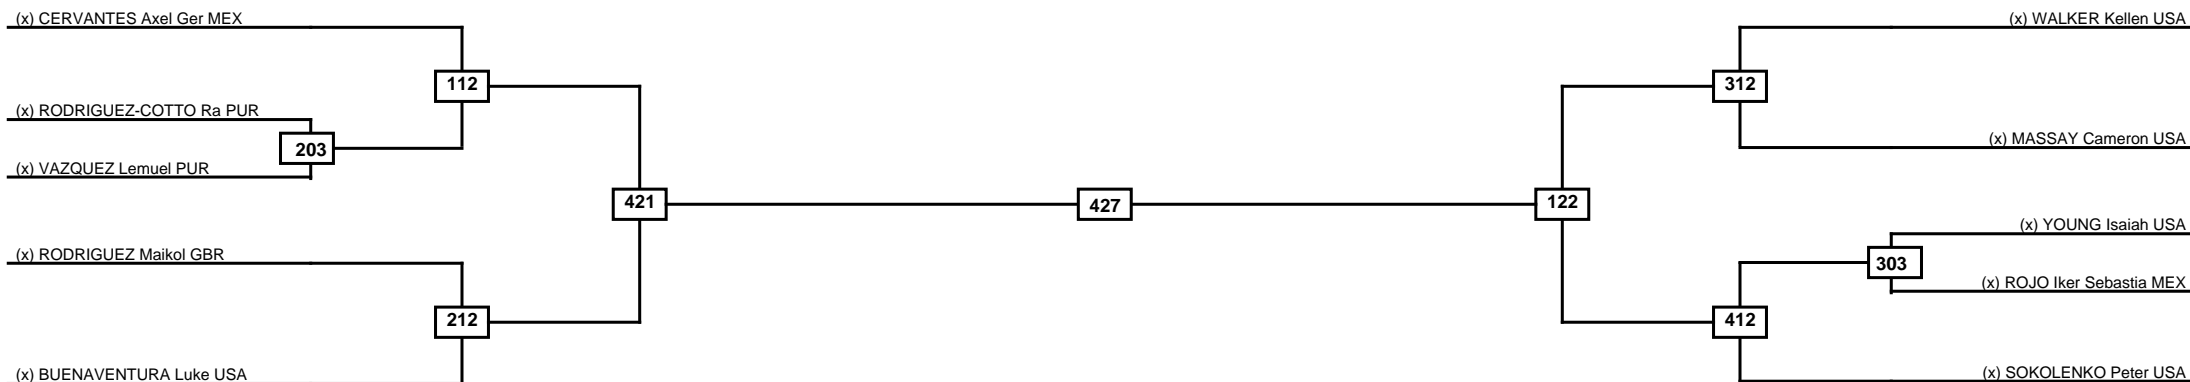

Round of 16
Quarterfinals
Semifinals
Final
Semifinals
Quarterfinals
Round of 16

Classification
1
2
3
3

LEGEND RSC: Win by Referee stops contest   PTG: Win by Point gap   SUP: Win by Superiority   DSQ: Win by Disqualification   DQB: Win by Disqualification for Unsportsmanlike behavior   DWR: Win by double Withdrawal   R: Round
(x)Seed   PFT: Win by Final score   GDP: Win by Golden points   WDR: Win by Withdrawal   PUN: Win by Punitive declaration   DDB: Double disqualification for Unsportsmanlike behavior   DDQ: Double Disqualification