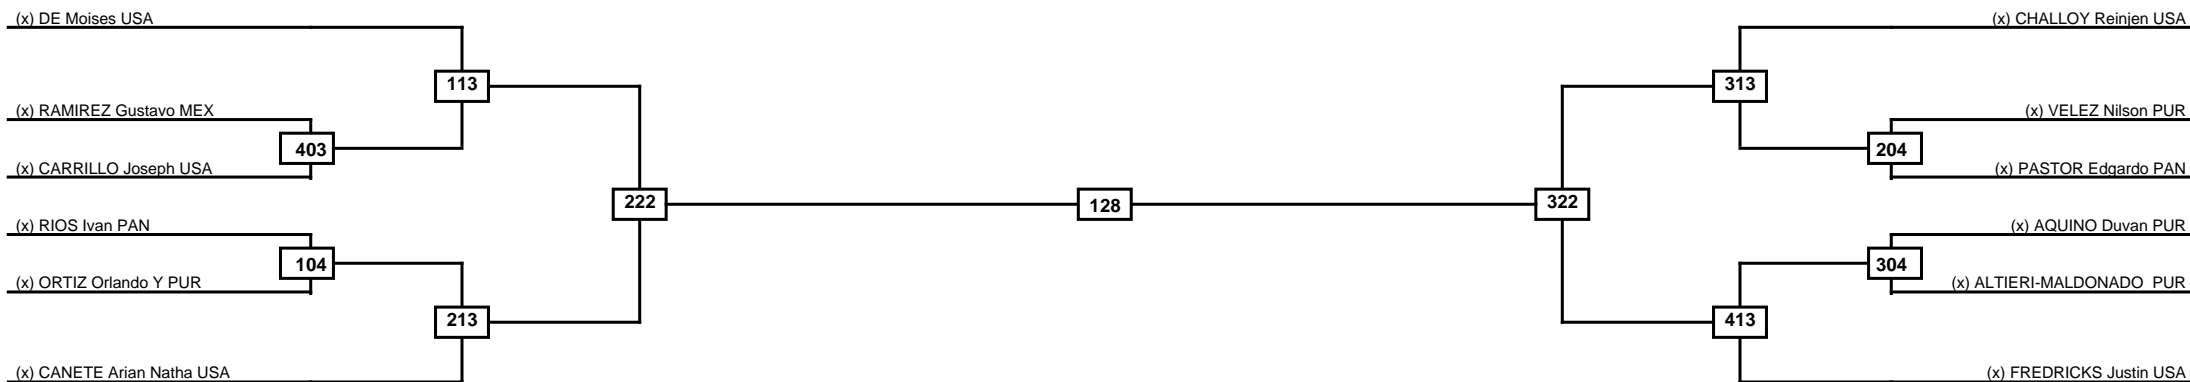

Round of 16	Quarterfinals	Semifinals	Final	Semifinals	Quarterfinals	Round of 16

Classification
1
2
3
3

LEGEND	RSC: Win by Referee stops contest	PTG: Win by Point gap	SUP: Win by Superiority	DSQ: Win by Disqualification	DQB: Win by Disqualification for Unsportsmanlike behavior	DWR: Win by double Withdrawal	R: Round
	(x)Seed	PFT: Win by Final score	GDP: Win by Golden points	WDR: Win by Withdrawal	PUN: Win by Punitive declaration	DDB: Double disqualification for Unsportsmanlike behavior	DDQ: Double Disqualification