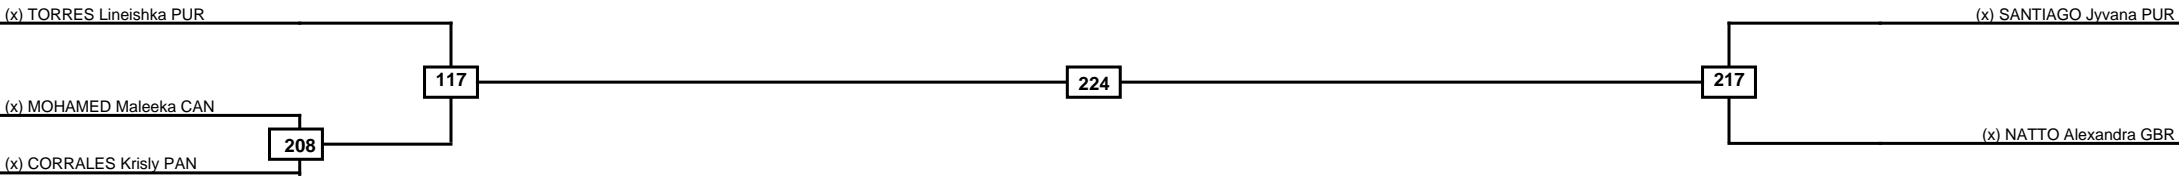

Quarterfinals	Semifinals	Final	Semifinals	Quarterfinals

Classification
1
2
3
3

LEGEND	RSC: Win by Referee stops contest	PTG: Win by Point gap	SUP: Win by Superiority	DSQ: Win by Disqualification	DQB: Win by Disqualification for Unsportsmanlike behavior	DWR: Win by double Withdrawal	R: Round
(x)Seed	PFT: Win by Final score	GDP: Win by Golden points	WDR: Win by Withdrawal	PUN: Win by Punitive declaration	DDB: Double disqualification for Unsportsmanlike behavior	DDQ: Double Disqualification