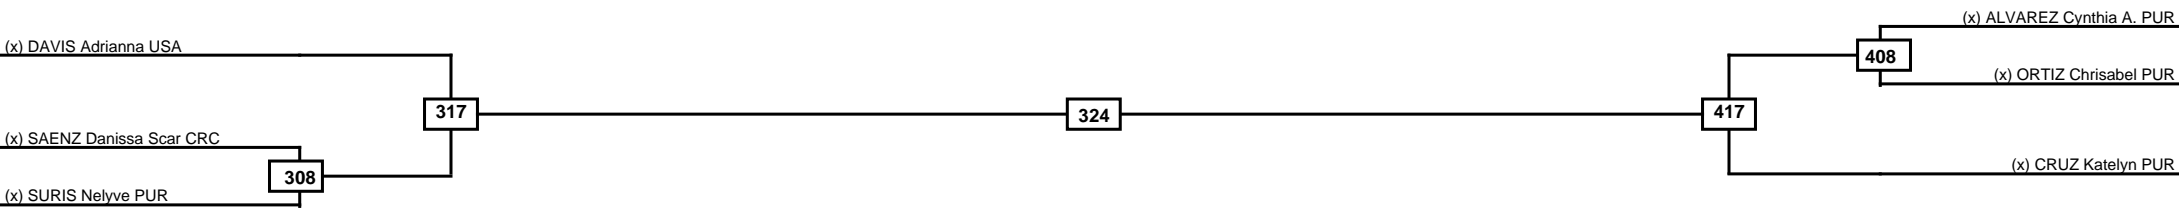

Quarterfinals	Semifinals	Final	Semifinals	Quarterfinals

Classification
1
2
3
3

LEGEND	RSC: Win by Referee stops contest	PTG: Win by Point gap	SUP: Win by Superiority	DSQ: Win by Disqualification	DQB: Win by Disqualification for Unsportsmanlike behavior	DWR: Win by double Withdrawal	R: Round
(x)Seed	PFT: Win by Final score	GDP: Win by Golden points	WDR: Win by Withdrawal	PUN: Win by Punitive declaration	DDB: Double disqualification for Unsportsmanlike behavior	DDQ: Double Disqualification