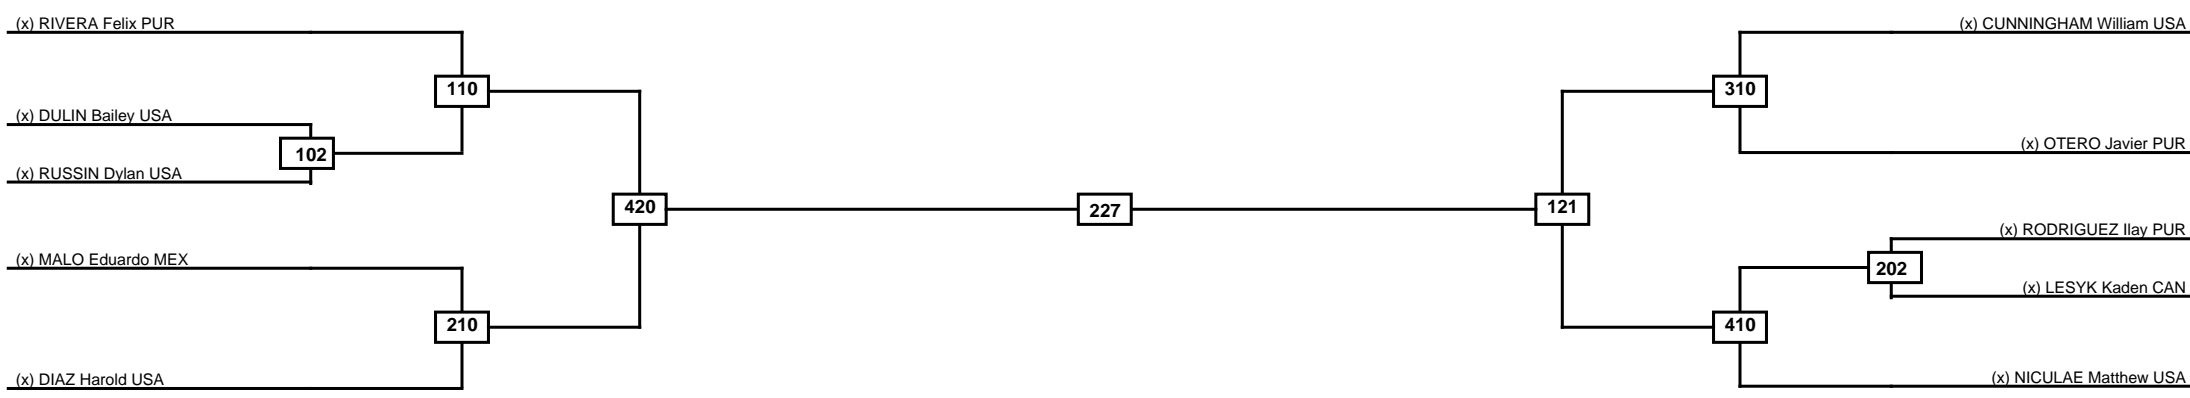

Round of 16	Quarterfinals	Semifinals	Final	Semifinals	Quarterfinals	Round of 16

Classification
1
2
3
3

LEGEND	RSC: Win by Referee stops contest	PTG: Win by Point gap	SUP: Win by Superiority	DSQ: Win by Disqualification	DQB: Win by Disqualification for Unsportsmanlike behavior	DWR: Win by double Withdrawal	R: Round
	PFT: Win by Final score	GDP: Win by Golden points	WDR: Win by Withdrawal	PUN: Win by Punitive declaration	DDB: Double disqualification for Unsportsmanlike behavior	DDQ: Double Disqualification