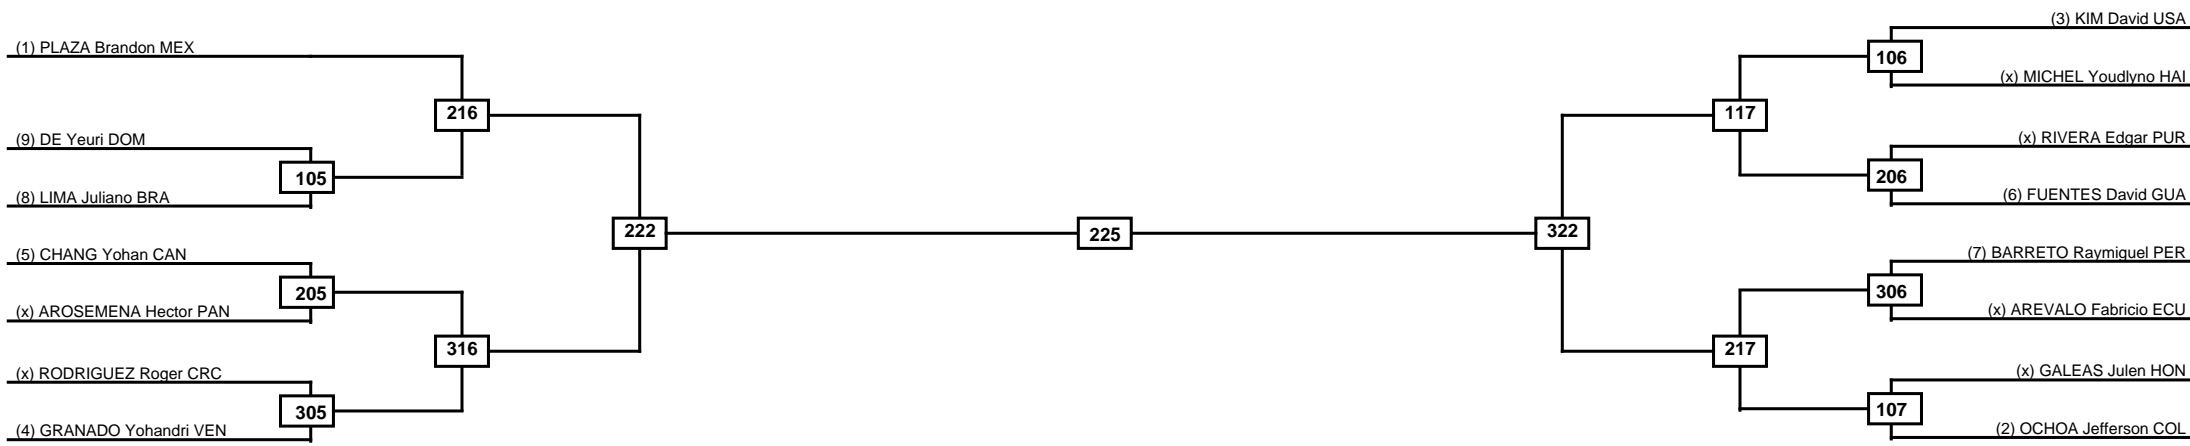

Round of 16
Quarterfinals
Semifinals
Final
Semifinals
Quarterfinals
Round of 16

Classification
1
2
3
3

LEGEND	RSC: Win by Referee stops contest	PTG: Win by Point gap	SUP: Win by Superiority	DSQ: Win by Disqualification	DQB: Win by Disqualification for Unsportsmanlike behavior	DWR: Win by double Withdrawal	R: Round
	(x)Seed	PFT: Win by Final score	GDP: Win by Golden points	WDR: Win by Withdrawal	PUN: Win by Punitive declaration	DDB: Double disqualification for Unsportsmanlike behavior	DDQ: Double Disqualification

Round of 16	Quarterfinals	Semifinals	Final	Semifinals	Quarterfinals	Round of 16
-------------	---------------	------------	-------	------------	---------------	-------------

Classification
1
2
3
3

LEGEND RSC: Win by Referee stops contest PTG: Win by Point gap SUP: Win by Superiority DSQ: Win by Disqualification DQB: Win by Disqualification for Unsportsmanlike behavior DWR: Win by double Withdrawal R: Round
 (x)Seed PFT: Win by Final score GDP: Win by Golden points WDR: Win by Withdrawal PUN: Win by Punitive declaration DDB: Double disqualification for Unsportsmanlike behavior DDQ: Double Disqualification