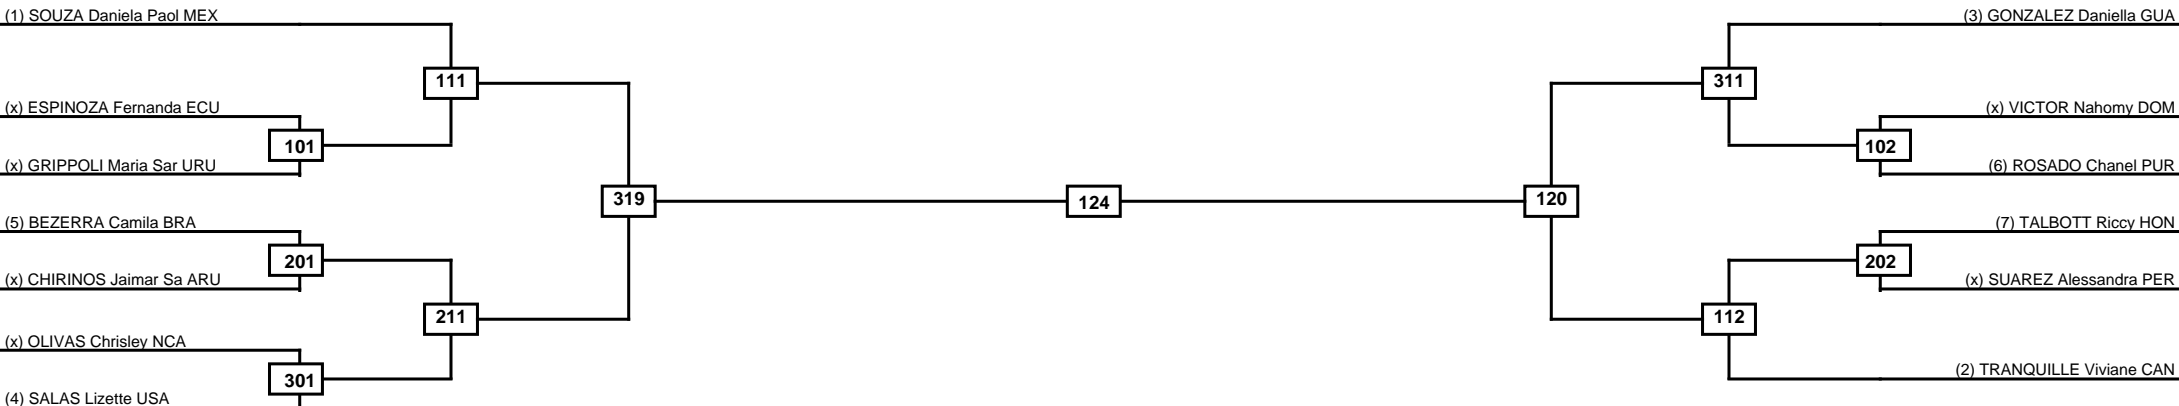

Round of 16	Quarterfinals	Semifinals	Final	Semifinals	Quarterfinals	Round of 16

Classification
1
2
3
3

LEGEND RSC: Win by Referee stops contest PTG: Win by Point gap SUP: Win by Superiority DSQ: Win by Disqualification DQB: Win by Disqualification for Unsportsmanlike behavior DWR: Win by double Withdrawal R: Round
(x)Seed PFT: Win by Final score GDP: Win by Golden points WDR: Win by Withdrawal PUN: Win by Punitive declaration DDB: Double disqualification for Unsportsmanlike behavior DDQ: Double Disqualification