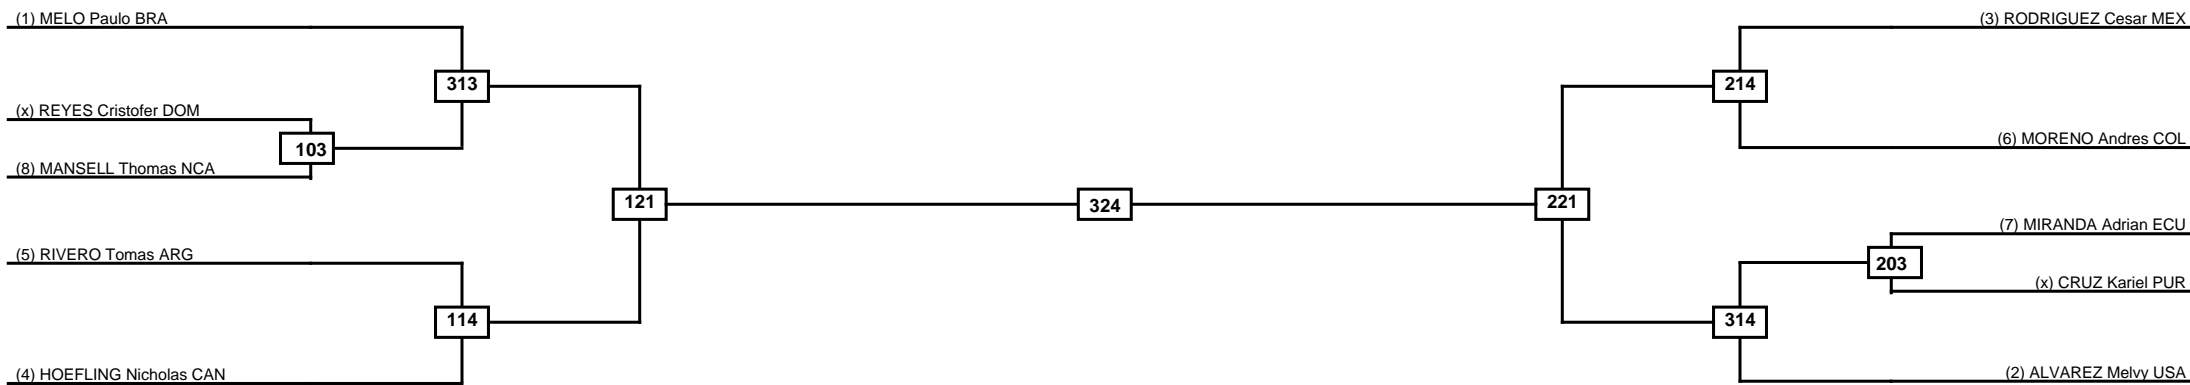

Round of 16
Quarterfinals
Semifinals
Final
Semifinals
Quarterfinals
Round of 16

Classification
1
2
3
3

LEGEND	RSC: Win by Referee stops contest	PTG: Win by Point gap	SUP: Win by Superiority	DSQ: Win by Disqualification	DQB: Win by Disqualification for Unsportsmanlike behavior	DWR: Win by double Withdrawal	R: Round
	(x)Seed	PFT: Win by Final score	GDP: Win by Golden points	WDR: Win by Withdrawal	PUN: Win by Punitive declaration	DDB: Double disqualification for Unsportsmanlike behavior	DDQ: Double Disqualification

Round of 16	Quarterfinals	Semifinals	Final	Semifinals	Quarterfinals	Round of 16
-------------	---------------	------------	-------	------------	---------------	-------------

Classification
1
2
3
3

LEGEND RSC: Win by Referee stops contest PTG: Win by Point gap SUP: Win by Superiority DSQ: Win by Disqualification DQB: Win by Disqualification for Unsportsmanlike behavior DWR: Win by double Withdrawal R: Round
 (x)Seed PFT: Win by Final score GDP: Win by Golden points WDR: Win by Withdrawal PUN: Win by Punitive declaration DDB: Double disqualification for Unsportsmanlike behavior DDQ: Double Disqualification