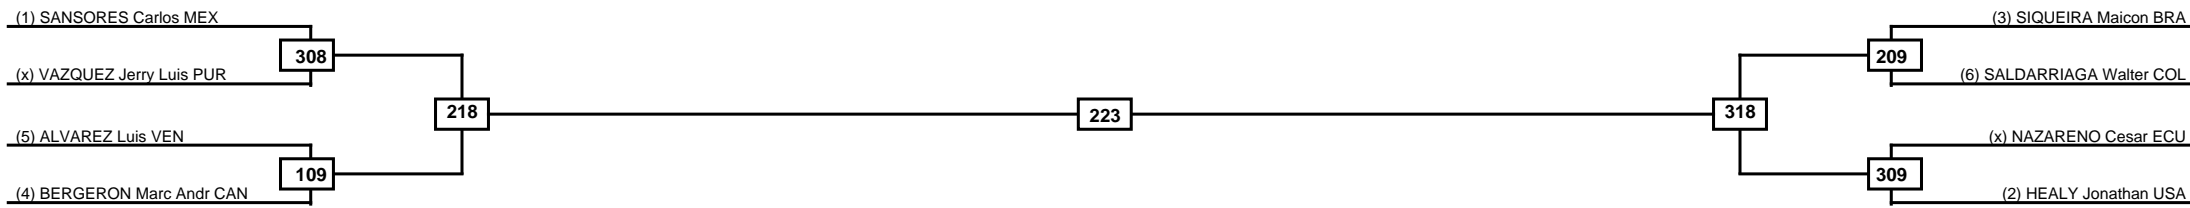

Round of 16
Quarterfinals
Semifinals
Final
Semifinals
Quarterfinals
Round of 16

Classification
1
2
3
3

LEGEND	RSC: Win by Referee stops contest	PTG: Win by Point gap	SUP: Win by Superiority	DSQ: Win by Disqualification	DQB: Win by Disqualification for Unsportsmanlike behavior	DWR: Win by double Withdrawal	R: Round
	(x)Seed	PFT: Win by Final score	GDP: Win by Golden points	WDR: Win by Withdrawal	PUN: Win by Punitive declaration	DDB: Double disqualification for Unsportsmanlike behavior	DDQ: Double Disqualification

Round of 16	Quarterfinals	Semifinals	Final	Semifinals	Quarterfinals	Round of 16
-------------	---------------	------------	-------	------------	---------------	-------------

Classification
1
2
3
3

LEGEND RSC: Win by Referee stops contest PTG: Win by Point gap SUP: Win by Superiority DSQ: Win by Disqualification DQB: Win by Disqualification for Unsportsmanlike behavior DWR: Win by double Withdrawal R: Round
 (x)Seed PFT: Win by Final score GDP: Win by Golden points WDR: Win by Withdrawal PUN: Win by Punitive declaration DDB: Double disqualification for Unsportsmanlike behavior DDQ: Double Disqualification