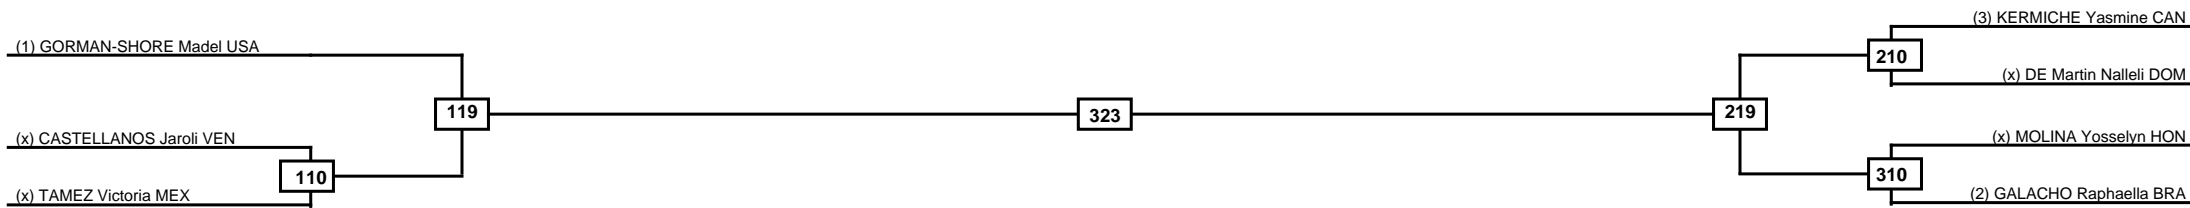

Quarterfinals	Semifinals	Final	Semifinals	Quarterfinals

Classification
1
2
3
3

LEGEND	RSC: Win by Referee stops contest	PTG: Win by Point gap	SUP: Win by Superiority	DSQ: Win by Disqualification	DQB: Win by Disqualification for Unsportsmanlike behavior	DWR: Win by double Withdrawal	R: Round
	(x)Seed	PFT: Win by Final score	GDP: Win by Golden points	WDR: Win by Withdrawal	PUN: Win by Punitive declaration	DDB: Double disqualification for Unsportsmanlike behavior	DDQ: Double Disqualification