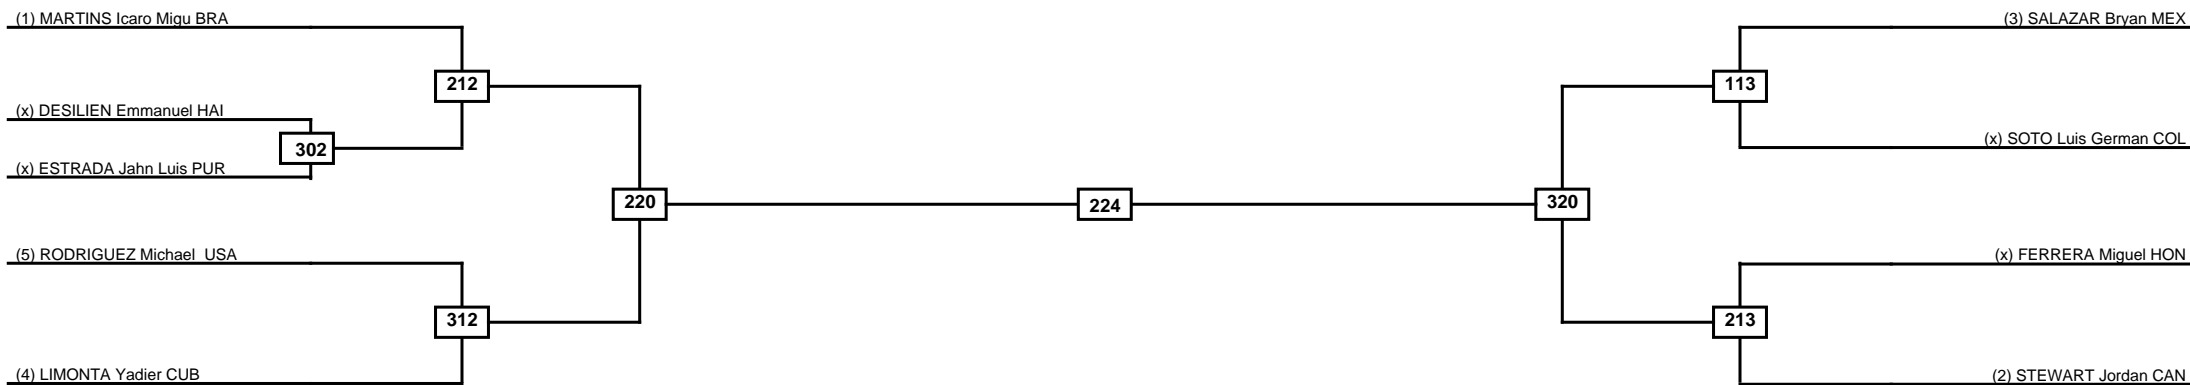

Round of 16
Quarterfinals
Semifinals
Final
Semifinals
Quarterfinals
Round of 16

Classification
1
2
3
3

LEGEND	RSC: Win by Referee stops contest	PTG: Win by Point gap	SUP: Win by Superiority	DSQ: Win by Disqualification	DQB: Win by Disqualification for Unsportsmanlike behavior	DWR: Win by double Withdrawal	R: Round
	(x)Seed	PFT: Win by Final score	GDP: Win by Golden points	WDR: Win by Withdrawal	PUN: Win by Punitive declaration	DDB: Double disqualification for Unsportsmanlike behavior	DDQ: Double Disqualification

Round of 16	Quarterfinals	Semifinals	Final	Semifinals	Quarterfinals	Round of 16
-------------	---------------	------------	-------	------------	---------------	-------------

Classification
1
2
3
3

LEGEND RSC: Win by Referee stops contest PTG: Win by Point gap SUP: Win by Superiority DSQ: Win by Disqualification DQB: Win by Disqualification for Unsportsmanlike behavior DWR: Win by double Withdrawal R: Round
 (x)Seed PFT: Win by Final score GDP: Win by Golden points WDR: Win by Withdrawal PUN: Win by Punitive declaration DDB: Double disqualification for Unsportsmanlike behavior DDQ: Double Disqualification