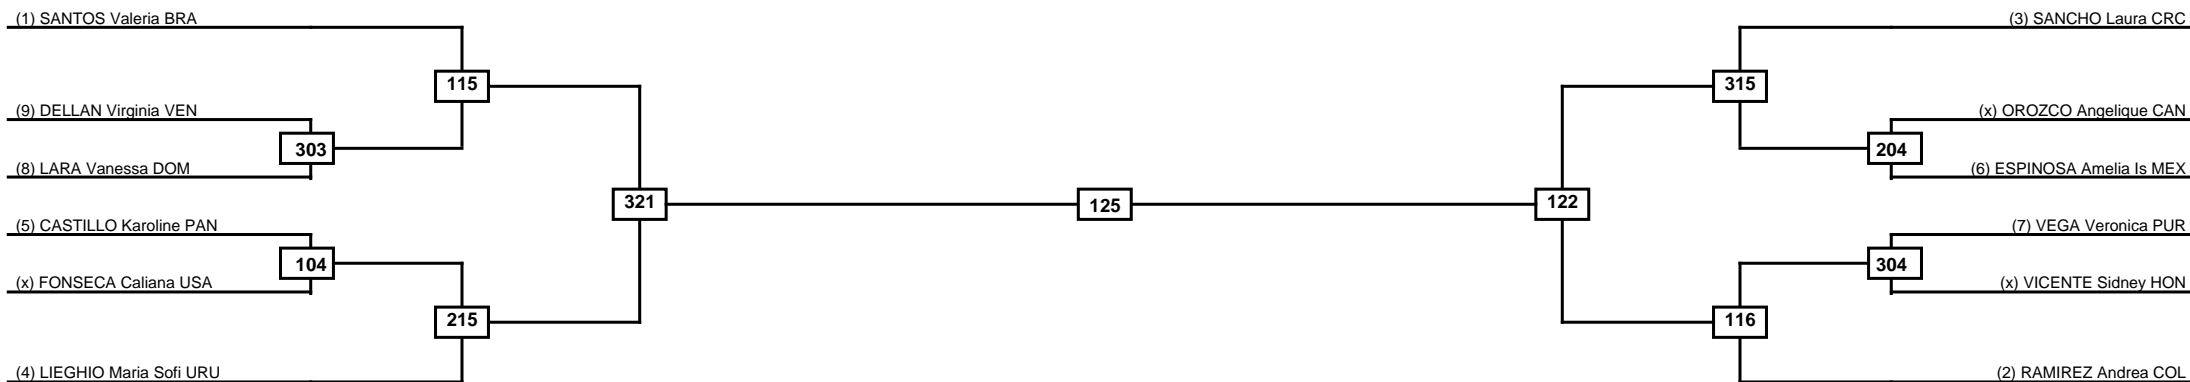

Round of 16	Quarterfinals	Semifinals	Final	Semifinals	Quarterfinals	Round of 16

Classification
1
2
3
3

LEGEND	RSC: Win by Referee stops contest	PTG: Win by Point gap	SUP: Win by Superiority	DSQ: Win by Disqualification	DQB: Win by Disqualification for Unsportsmanlike behavior	DWR: Win by double Withdrawal	R: Round
(x)Seed	PFT: Win by Final score	GDP: Win by Golden points	WDR: Win by Withdrawal	PUN: Win by Punitive declaration	DDB: Double disqualification for Unsportsmanlike behavior	DDQ: Double Disqualification