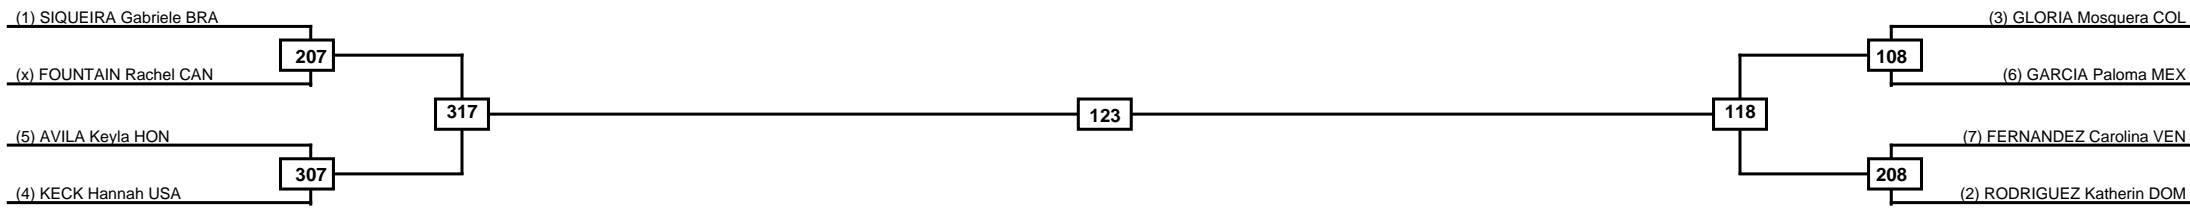

Quarterfinals	Semifinals	Final	Semifinals	Quarterfinals

Classification
1
2
3
3

LEGEND	RSC: Win by Referee stops contest	PTG: Win by Point gap	SUP: Win by Superiority	DSQ: Win by Disqualification	DQB: Win by Disqualification for Unsportsmanlike behavior	DWR: Win by double Withdrawal	R: Round
	(x)Seed	PFT: Win by Final score	GDP: Win by Golden points	WDR: Win by Withdrawal	PUN: Win by Punitive declaration	DDB: Double disqualification for Unsportsmanlike behavior	DDQ: Double Disqualification