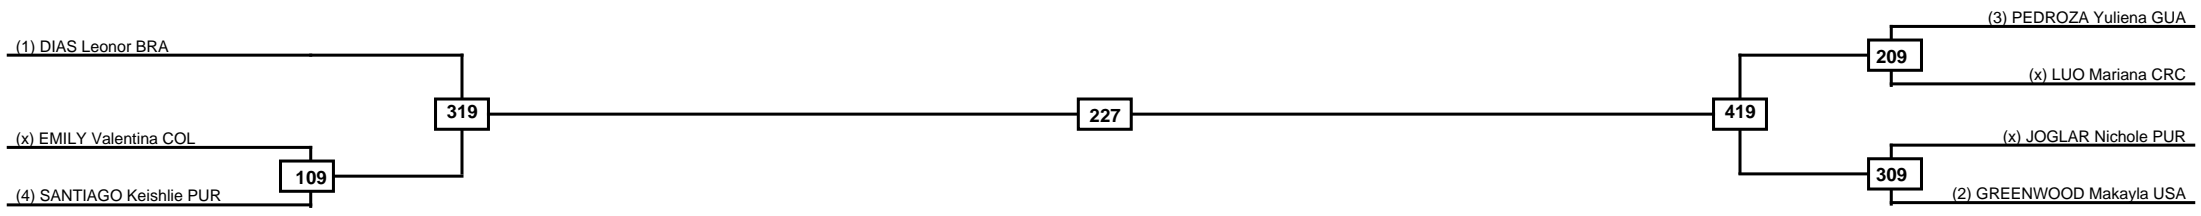

Quarterfinals	Semifinals	Final	Semifinals	Quarterfinals
---------------	------------	-------	------------	---------------

Classification
1
2
3
3

LEGEND	RSC: Win by Referee stops contest	PTG: Win by Point gap	SUP: Win by Superiority	DSQ: Win by Disqualification	DQB: Win by Disqualification for Unsportsmanlike behavior	DWR: Win by double Withdrawal	R: Round
(x)Seed	PFT: Win by Final score	GDP: Win by Golden points	WDR: Win by Withdrawal	PUN: Win by Punitive declaration	DDB: Double disqualification for Unsportsmanlike behavior	DDQ: Double Disqualification	