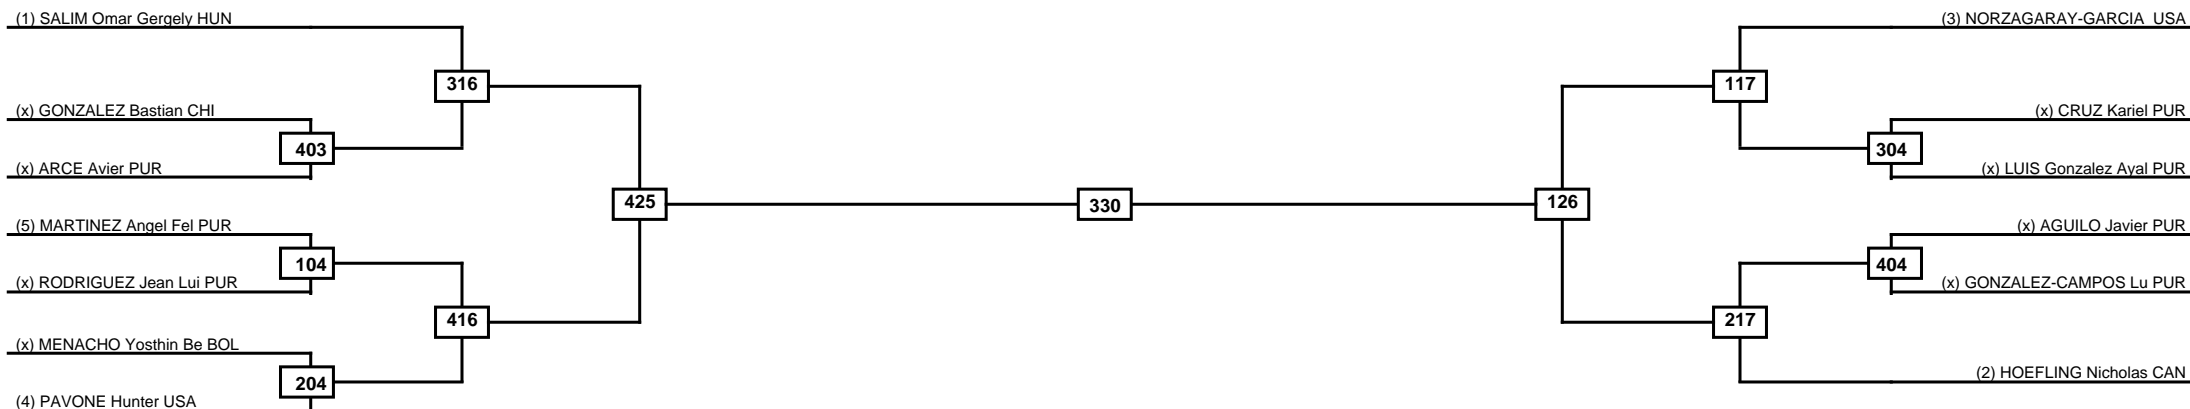

Round of 16	Quarterfinals	Semifinals	Final	Semifinals	Quarterfinals	Round of 16
-------------	---------------	------------	-------	------------	---------------	-------------

Classification
1
2
3
3

LEGEND	RSC: Win by Referee stops contest	PTG: Win by Point gap	SUP: Win by Superiority	DSQ: Win by Disqualification	DQB: Win by Disqualification for Unsportsmanlike behavior	DWR: Win by double Withdrawal	R: Round
	(x)Seed	PFT: Win by Final score	GDP: Win by Golden points	WDR: Win by Withdrawal	PUN: Win by Punitive declaration	DDB: Double disqualification for Unsportsmanlike behavior	DDQ: Double Disqualification