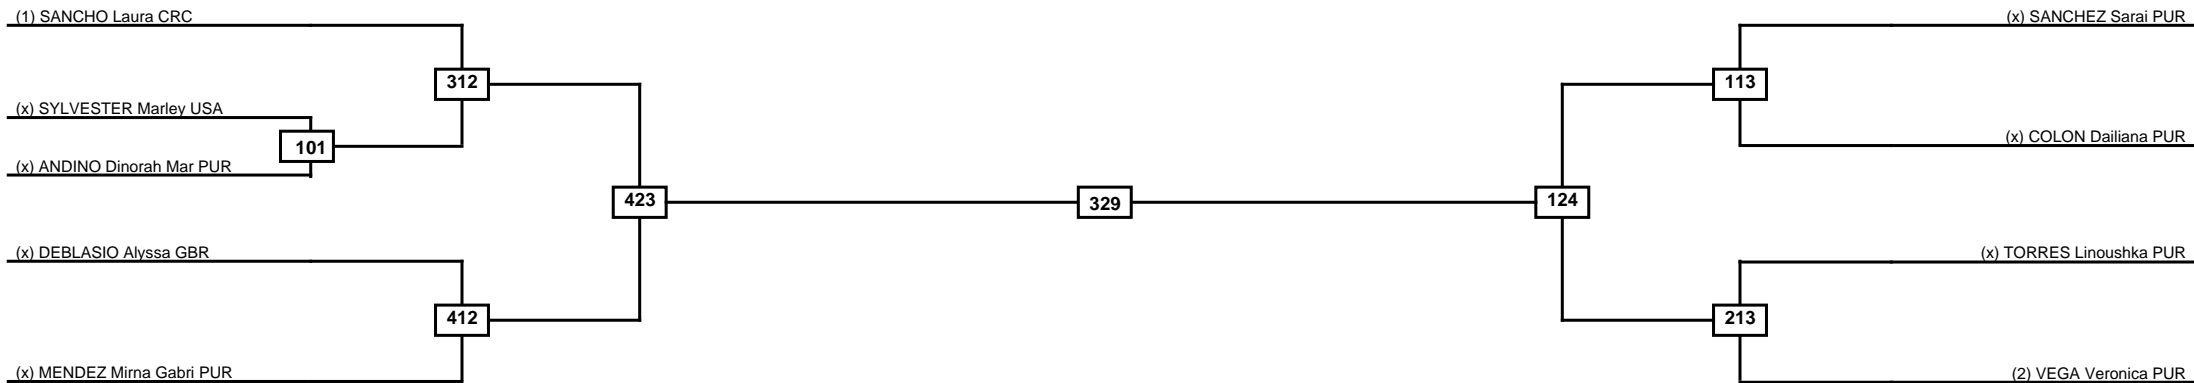

Round of 16	Quarterfinals	Semifinals	Final	Semifinals	Quarterfinals	Round of 16

Classification
1
2
3
3

LEGEND	RSC: Win by Referee stops contest	PTG: Win by Point gap	SUP: Win by Superiority	DSQ: Win by Disqualification	DQB: Win by Disqualification for Unsportsmanlike behavior	DWR: Win by double Withdrawal	R: Round
	PFT: Win by Final score	GDP: Win by Golden points	WDR: Win by Withdrawal	PUN: Win by Punitive declaration	DDB: Double disqualification for Unsportsmanlike behavior	DDQ: Double Disqualification