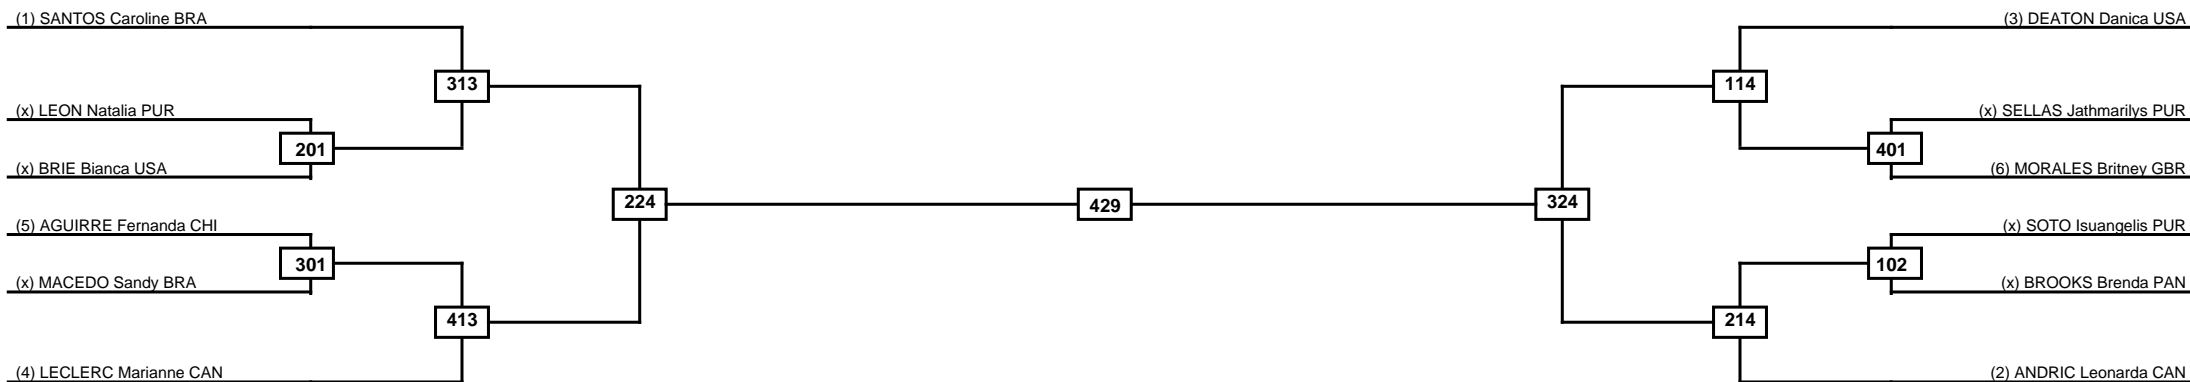

Quarterfinals	Semifinals	Final	Semifinals	Quarterfinals
---------------	------------	-------	------------	---------------

Classification
1
2
3
3

LEGEND	RSC: Win by Referee stops contest	PTG: Win by Point gap	SUP: Win by Superiority	DSQ: Win by Disqualification	DQB: Win by Disqualification for Unsportsmanlike behavior	DWR: Win by double Withdrawal	R: Round
	(x)Seed	PFT: Win by Final score	GDP: Win by Golden points	WDR: Win by Withdrawal	PUN: Win by Punitive declaration	DDB: Double disqualification for Unsportsmanlike behavior	DDQ: Double Disqualification

Round of 16	Quarterfinals	Semifinals	Final	Semifinals	Quarterfinals	Round of 16
-------------	---------------	------------	-------	------------	---------------	-------------

Classification
1
2
3
3

LEGEND	RSC: Win by Referee stops contest	PTG: Win by Point gap	SUP: Win by Superiority	DSQ: Win by Disqualification	DQB: Win by Disqualification for Unsportsmanlike behavior	DWR: Win by double Withdrawal	R: Round
(x)Seed	PFT: Win by Final score	GDP: Win by Golden points	WDR: Win by Withdrawal	PUN: Win by Punitive declaration	DDB: Double disqualification for Unsportsmanlike behavior	DDQ: Double Disqualification	