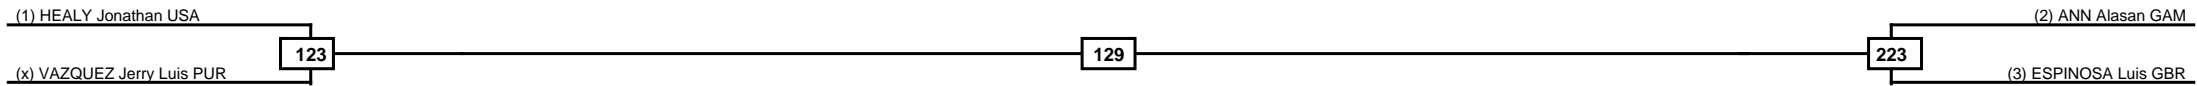

Semifinals	Final	Semifinals

Classification
1
2
3
3

LEGEND	RSC: Win by Referee stops contest	PTG: Win by Point gap	SUP: Win by Superiority	DSQ: Win by Disqualification	DQB: Win by Disqualification for Unsportsmanlike behavior	DWR: Win by double Withdrawal	R: Round
(x)Seed	PFT: Win by Final score	GDP: Win by Golden points	WDR: Win by Withdrawal	PUN: Win by Punitive declaration	DDB: Double disqualification for Unsportsmanlike behavior	DDQ: Double Disqualification