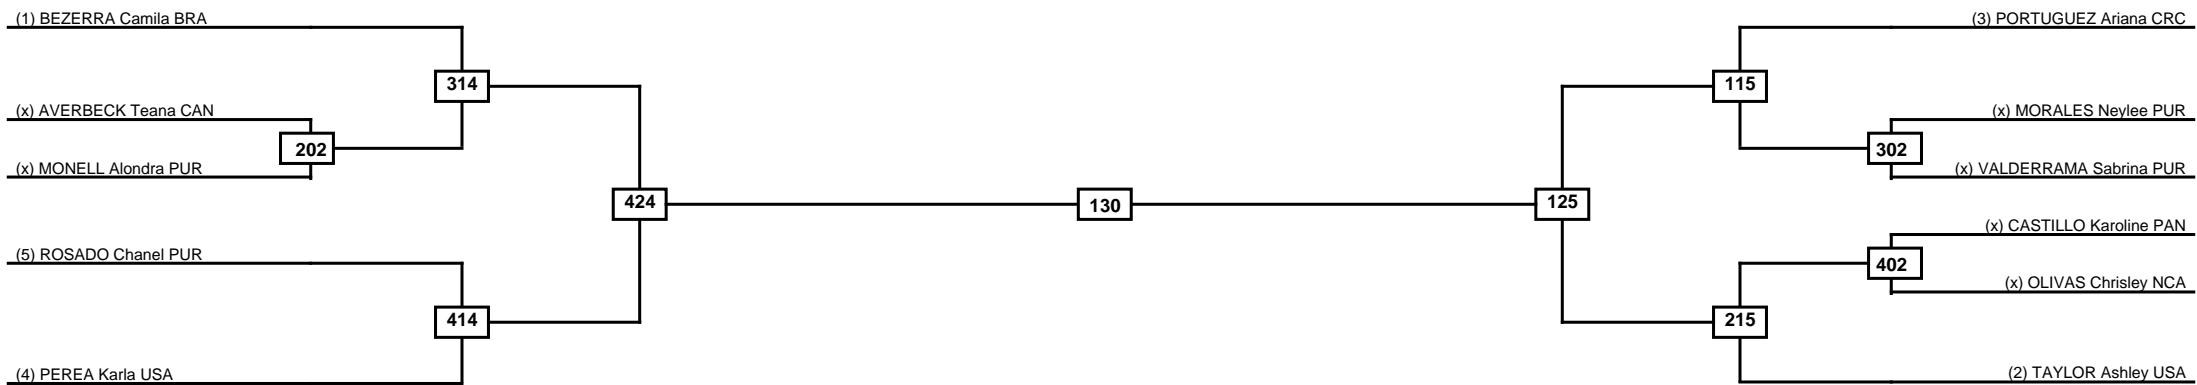

Quarterfinals	Semifinals	Final	Semifinals	Quarterfinals
---------------	------------	-------	------------	---------------

Classification
1
2
3
3

LEGEND	RSC: Win by Referee stops contest	PTG: Win by Point gap	SUP: Win by Superiority	DSQ: Win by Disqualification	DQB: Win by Disqualification for Unsportsmanlike behavior	DWR: Win by double Withdrawal	R: Round
(x)Seed	PFT: Win by Final score	GDP: Win by Golden points	WDR: Win by Withdrawal	PUN: Win by Punitive declaration	DDB: Double disqualification for Unsportsmanlike behavior	DDQ: Double Disqualification	

Round of 16
Quarterfinals
Semifinals
Final
Semifinals
Quarterfinals
Round of 16

Classification
1
2
3
3

LEGEND RSC: Win by Referee stops contest PTG: Win by Point gap SUP: Win by Superiority DSQ: Win by Disqualification DQB: Win by Disqualification for Unsportsmanlike behavior DWR: Win by double Withdrawal R: Round
 (x)Seed PFT: Win by Final score GDP: Win by Golden points WDR: Win by Withdrawal PUN: Win by Punitive declaration DDB: Double disqualification for Unsportsmanlike behavior DDQ: Double Disqualification