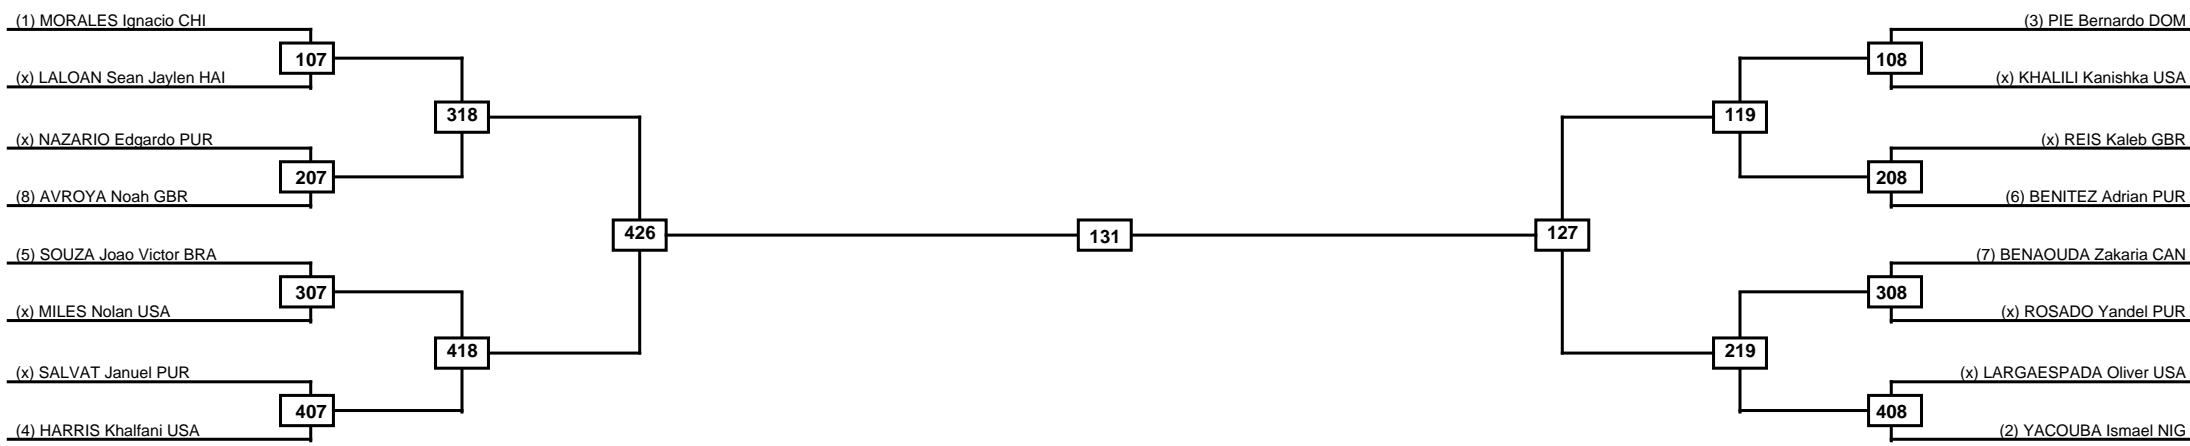

Quarterfinals	Semifinals	Final	Semifinals	Quarterfinals
---------------	------------	-------	------------	---------------

Classification
1
2
3
3

LEGEND	RSC: Win by Referee stops contest	PTG: Win by Point gap	SUP: Win by Superiority	DSQ: Win by Disqualification	DQB: Win by Disqualification for Unsportsmanlike behavior	DWR: Win by double Withdrawal	R: Round
	(x)Seed	PFT: Win by Final score	GDP: Win by Golden points	WDR: Win by Withdrawal	PUN: Win by Punitive declaration	DDB: Double disqualification for Unsportsmanlike behavior	DDQ: Double Disqualification

Round of 16	Quarterfinals	Semifinals	Final	Semifinals	Quarterfinals	Round of 16
-------------	---------------	------------	-------	------------	---------------	-------------

Classification
1
2
3
3

LEGEND	RSC: Win by Referee stops contest	PTG: Win by Point gap	SUP: Win by Superiority	DSQ: Win by Disqualification	DQB: Win by Disqualification for Unsportsmanlike behavior	DWR: Win by double Withdrawal	R: Round
	(x)Seed	PFT: Win by Final score	GDP: Win by Golden points	WDR: Win by Withdrawal	PUN: Win by Punitive declaration	DDB: Double disqualification for Unsportsmanlike behavior	DDQ: Double Disqualification