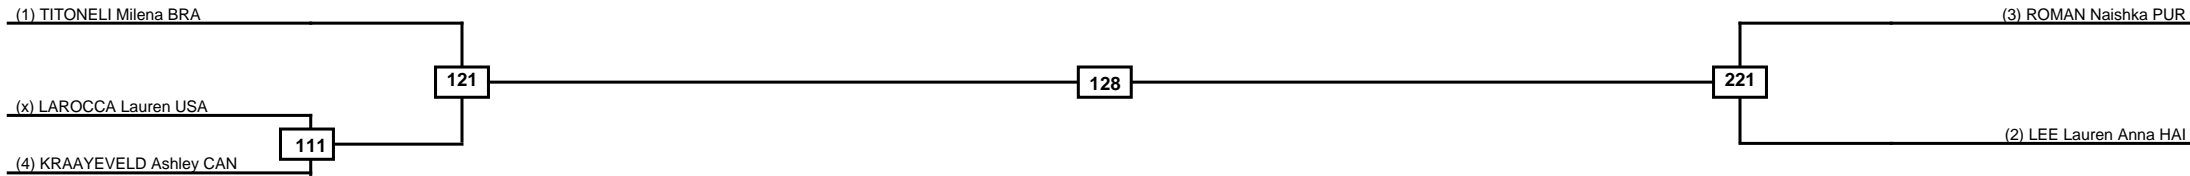

Quarterfinals	Semifinals	Final	Semifinals	Quarterfinals

Classification
1
2
3
3

LEGEND	RSC: Win by Referee stops contest	PTG: Win by Point gap	SUP: Win by Superiority	DSQ: Win by Disqualification	DQB: Win by Disqualification for Unsportsmanlike behavior	DWR: Win by double Withdrawal	R: Round
	(x)Seed	PFT: Win by Final score	GDP: Win by Golden points	WDR: Win by Withdrawal	PUN: Win by Punitive declaration	DDB: Double disqualification for Unsportsmanlike behavior	DDQ: Double Disqualification