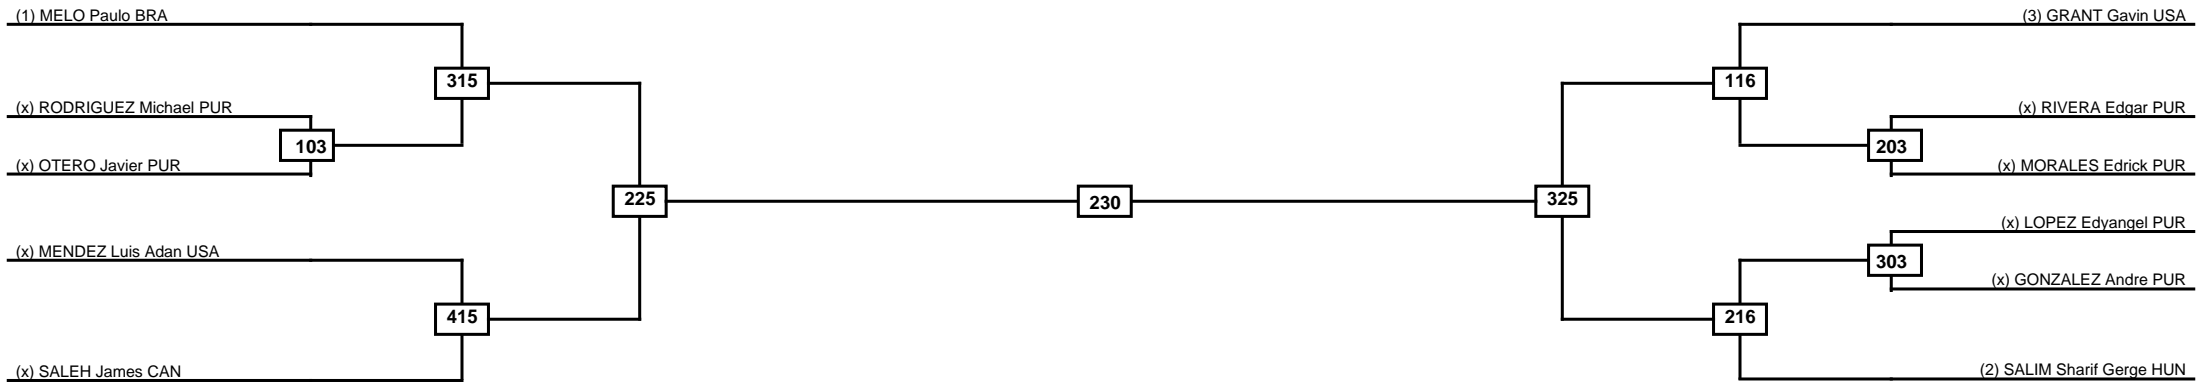

Round of 16	Quarterfinals	Semifinals	Final	Semifinals	Quarterfinals	Round of 16

Classification
1
2
3
3

LEGEND	RSC: Win by Referee stops contest	PTG: Win by Point gap	SUP: Win by Superiority	DSQ: Win by Disqualification	DQB: Win by Disqualification for Unsportsmanlike behavior	DWR: Win by double Withdrawal	R: Round
	(x)Seed	PFT: Win by Final score	GDP: Win by Golden points	WDR: Win by Withdrawal	PUN: Win by Punitive declaration	DDB: Double disqualification for Unsportsmanlike behavior	DDQ: Double Disqualification