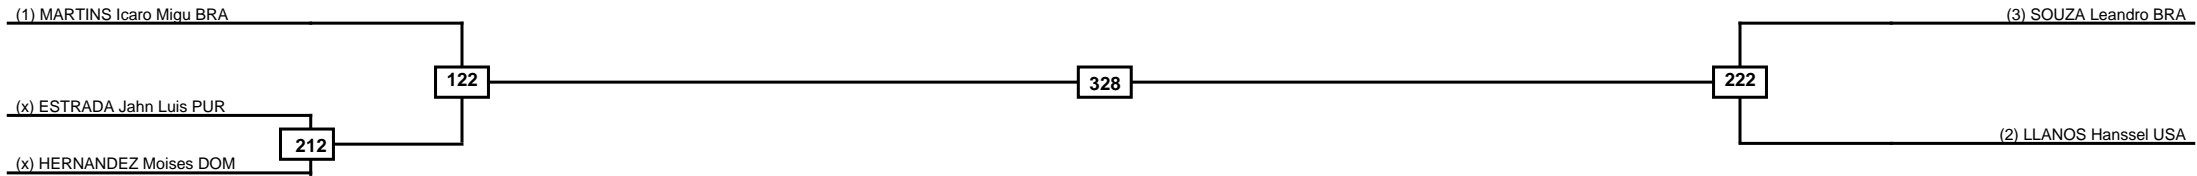

Quarterfinals	Semifinals	Final	Semifinals	Quarterfinals
---------------	------------	-------	------------	---------------

Classification
1
2
3
3

LEGEND	RSC: Win by Referee stops contest	PTG: Win by Point gap	SUP: Win by Superiority	DSQ: Win by Disqualification	DQB: Win by Disqualification for Unsportsmanlike behavior	DWR: Win by double Withdrawal	R: Round
(x)Seed	PFT: Win by Final score	GDP: Win by Golden points	WDR: Win by Withdrawal	PUN: Win by Punitive declaration	DDB: Double disqualification for Unsportsmanlike behavior	DDQ: Double Disqualification	

Quarterfinals	Semifinals	Final	Semifinals	Quarterfinals
---------------	------------	-------	------------	---------------

Classification
1
2
3
3

LEGEND	RSC: Win by Referee stops contest	PTG: Win by Point gap	SUP: Win by Superiority	DSQ: Win by Disqualification	DQB: Win by Disqualification for Unsportsmanlike behavior	DWR: Win by double Withdrawal	R: Round
	PFT: Win by Final score	GDP: Win by Golden points	WDR: Win by Withdrawal	PUN: Win by Punitive declaration	DDB: Double disqualification for Unsportsmanlike behavior	DDQ: Double Disqualification	