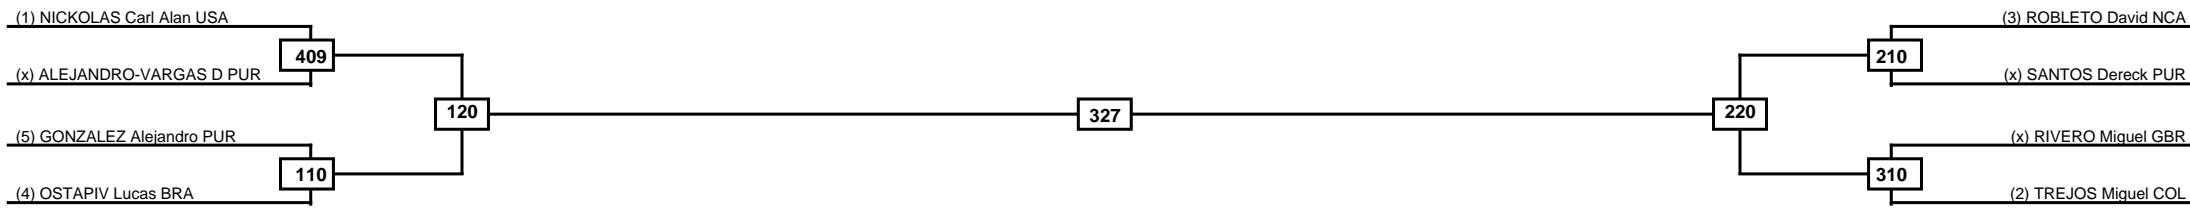

Quarterfinals	Semifinals	Final	Semifinals	Quarterfinals
---------------	------------	-------	------------	---------------

Classification
1
2
3
3

LEGEND	RSC: Win by Referee stops contest	PTG: Win by Point gap	SUP: Win by Superiority	DSQ: Win by Disqualification	DQB: Win by Disqualification for Unsportsmanlike behavior	DWR: Win by double Withdrawal	R: Round
(x)Seed	PFT: Win by Final score	GDP: Win by Golden points	WDR: Win by Withdrawal	PUN: Win by Punitive declaration	DDB: Double disqualification for Unsportsmanlike behavior	DDQ: Double Disqualification	

Quarterfinals	Semifinals	Final	Semifinals	Quarterfinals
---------------	------------	-------	------------	---------------

Classification
1
2
3
3

LEGEND	RSC: Win by Referee stops contest	PTG: Win by Point gap	SUP: Win by Superiority	DSQ: Win by Disqualification	DQB: Win by Disqualification for Unsportsmanlike behavior	DWR: Win by double Withdrawal	R: Round
	PFT: Win by Final score	GDP: Win by Golden points	WDR: Win by Withdrawal	PUN: Win by Punitive declaration	DDB: Double disqualification for Unsportsmanlike behavior	DDQ: Double Disqualification	