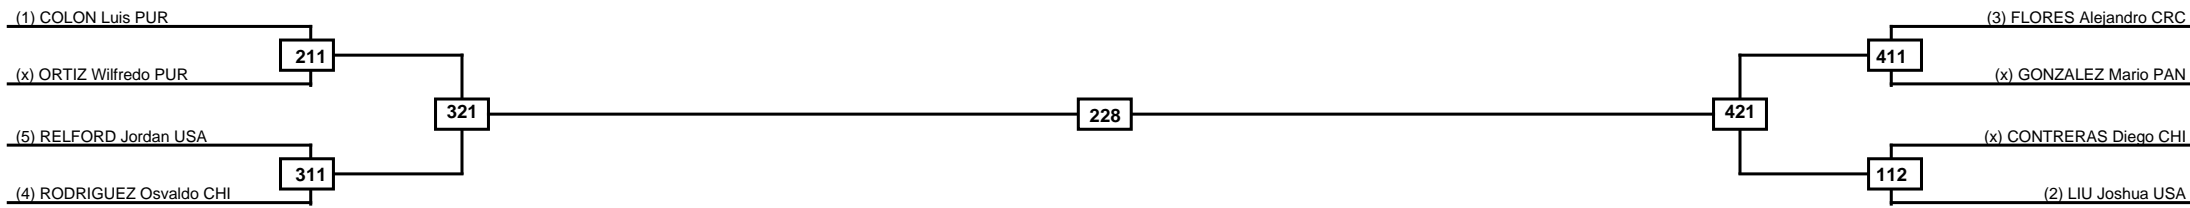

Quarterfinals	Semifinals	Final	Semifinals	Quarterfinals
---------------	------------	-------	------------	---------------

Classification
1
2
3
3

LEGEND	RSC: Win by Referee stops contest	PTG: Win by Point gap	SUP: Win by Superiority	DSQ: Win by Disqualification	DQB: Win by Disqualification for Unsportsmanlike behavior	DWR: Win by double Withdrawal	R: Round
(x)Seed	PFT: Win by Final score	GDP: Win by Golden points	WDR: Win by Withdrawal	PUN: Win by Punitive declaration	DDB: Double disqualification for Unsportsmanlike behavior	DDQ: Double Disqualification	

Quarterfinals	Semifinals	Final	Semifinals	Quarterfinals
---------------	------------	-------	------------	---------------

Classification
1
2
3
3

LEGEND	RSC: Win by Referee stops contest	PTG: Win by Point gap	SUP: Win by Superiority	DSQ: Win by Disqualification	DQB: Win by Disqualification for Unsportsmanlike behavior	DWR: Win by double Withdrawal	R: Round
	PFT: Win by Final score	GDP: Win by Golden points	WDR: Win by Withdrawal	PUN: Win by Punitive declaration	DDB: Double disqualification for Unsportsmanlike behavior	DDQ: Double Disqualification	