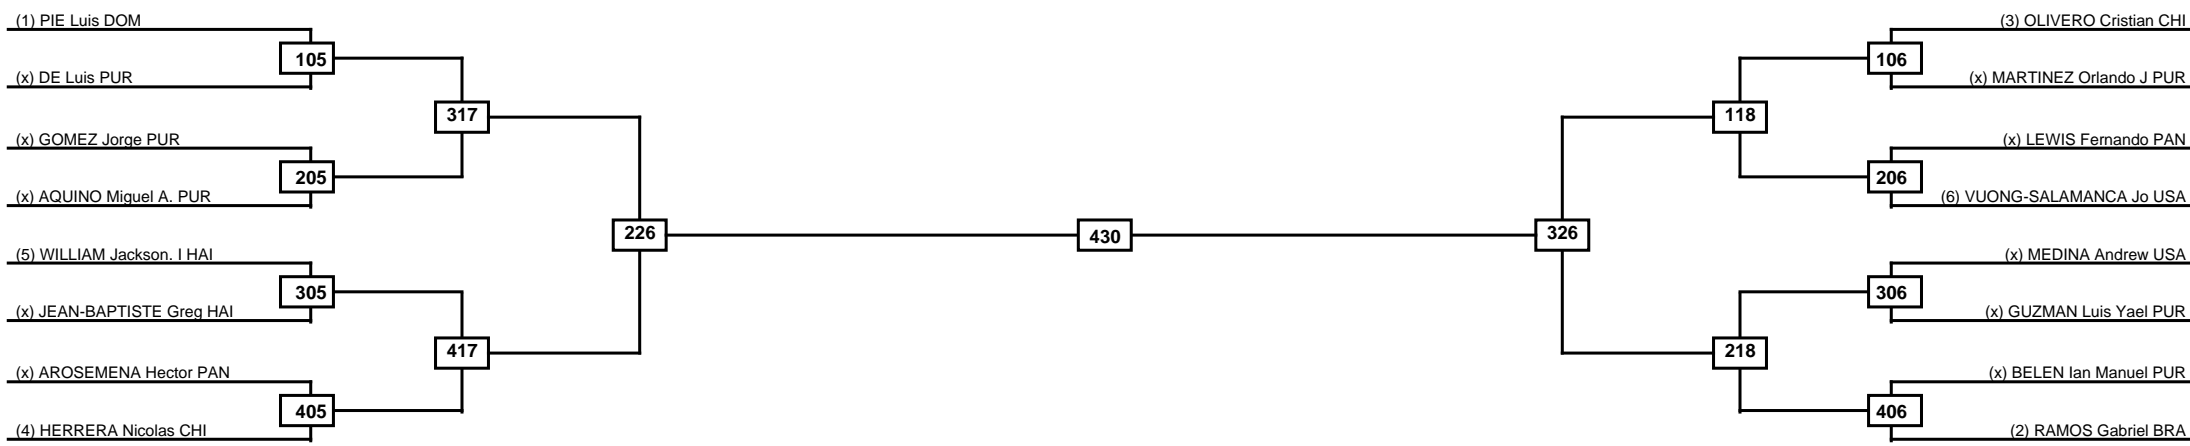

Round of 16	Quarterfinals	Semifinals	Final	Semifinals	Quarterfinals	Round of 16
-------------	---------------	------------	-------	------------	---------------	-------------

Classification
1
2
3
3

LEGEND	RSC: Win by Referee stops contest	PTG: Win by Point gap	SUP: Win by Superiority	DSQ: Win by Disqualification	DQB: Win by Disqualification for Unsportsmanlike behavior	DWR: Win by double Withdrawal	R: Round
	(x)Seed	PFT: Win by Final score	GDP: Win by Golden points	WDR: Win by Withdrawal	PUN: Win by Punitive declaration	DDB: Double disqualification for Unsportsmanlike behavior	DDQ: Double Disqualification