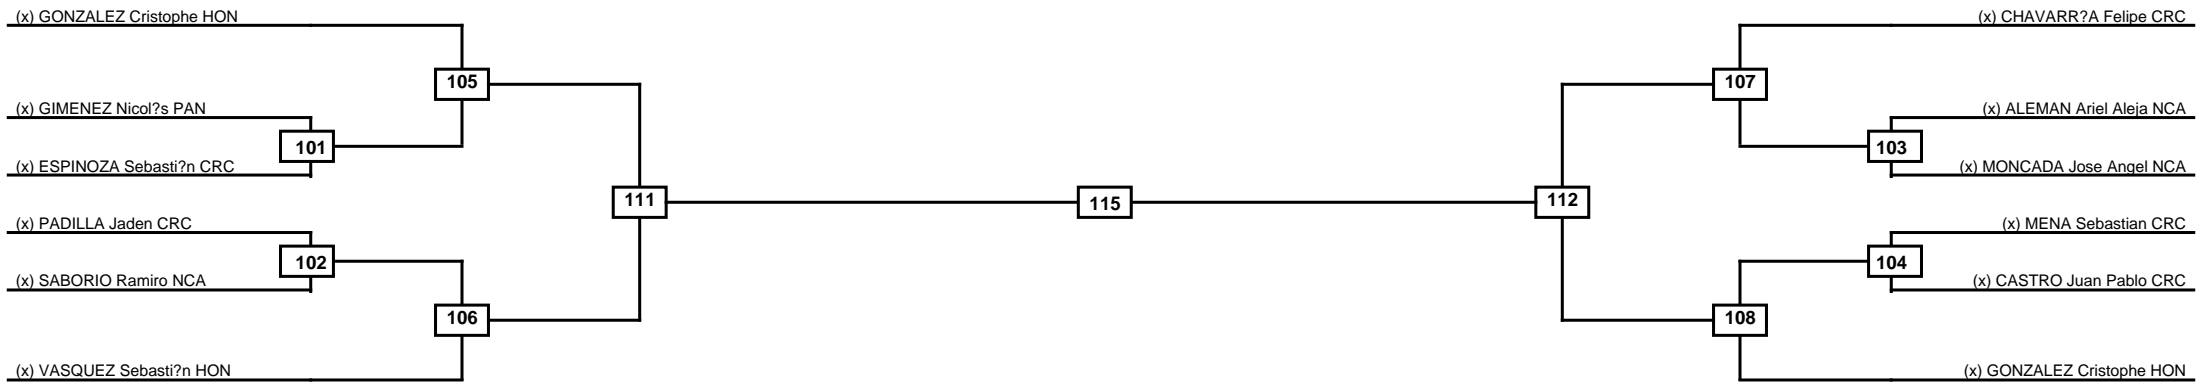

Round of 16	Quarterfinals	Semifinals	Final

Classification
1
2
3
3

LEGEND	RSC: Win by Referee stops contest	PTG: Win by Point gap	SUP: Win by Superiority	DSQ: Win by Disqualification	DQB: Win by Disqualification for Unsportsmanlike behavior	DWR: Win by double Withdrawal	R: Round
	PFT: Win by Final score	GDP: Win by Golden points	WDR: Win by Withdrawal	PUN: Win by Punitive declaration	DDB: Double disqualification for Unsportsmanlike behavior	DDQ: Double Disqualification