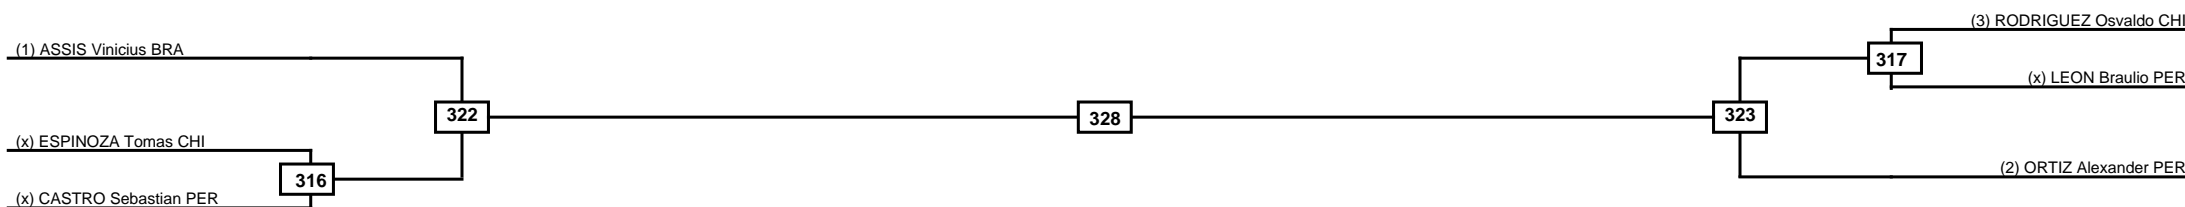

Semifinals	Final	Semifinals
-------------------	--------------	-------------------

Classification
1
2
3
3

LEGEND	RSC: Win by Referee stops contest	PTG: Win by Point gap	SUP: Win by Superiority	DSQ: Win by Disqualification	DQB: Win by Disqualification for Unsportsmanlike behavior	DWR: Win by double Withdrawal	R: Round
(x)Seed	PFT: Win by Final score	GDP: Win by Golden points	WDR: Win by Withdrawal	PUN: Win by Punitive declaration	DDB: Double disqualification for Unsportsmanlike behavior	DDQ: Double Disqualification	

Quarterfinals Semifinals

Final

Semifinals

Quarterfinals

Classification
1
2
3
3

LEGEND RSC: Win by Referee stops contest PTG: Win by Point gap SUP: Win by Superiority DSQ: Win by Disqualification DQB: Win by Disqualification for Unsportsmanlike behavior DWR: Win by double Withdrawal R: Round
 (x)Seed PFT: Win by Final score GDP: Win by Golden points WDR: Win by Withdrawal PUN: Win by Punitive declaration DDB: Double disqualification for Unsportsmanlike behavior DDQ: Double Disqualification