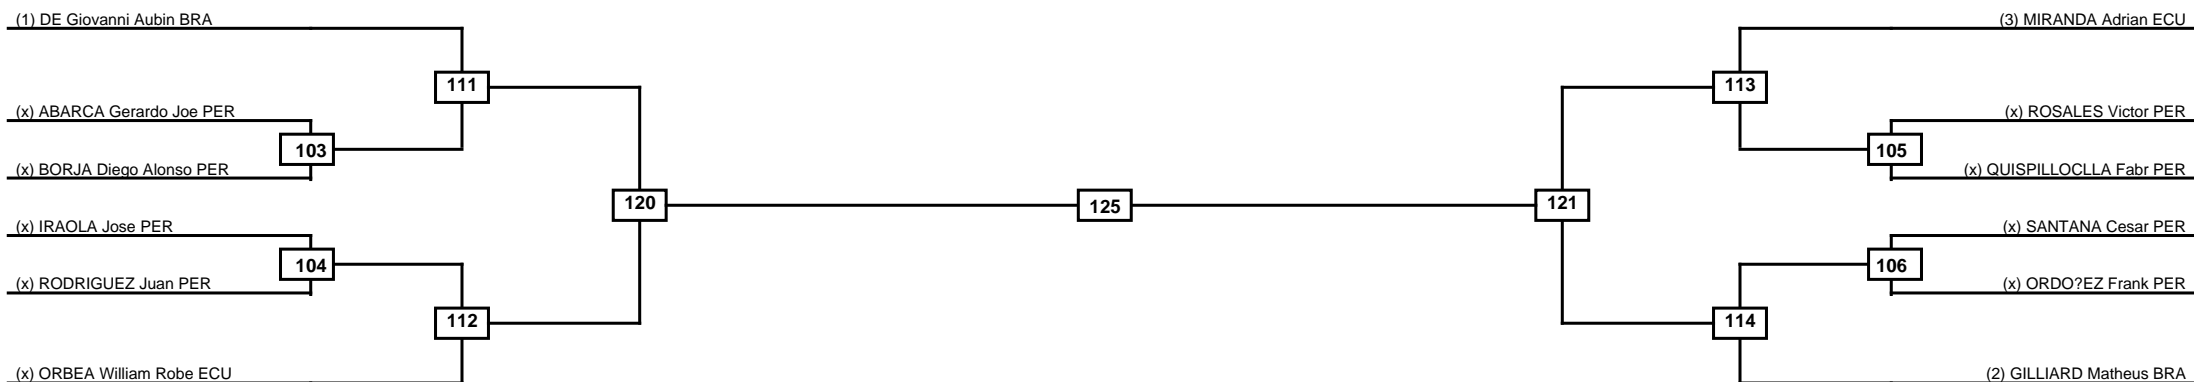

Round of 16 Quarterfinals Semifinals

Final

Semifinals

Quarterfinals

Round of 16

Classification
1
2
3
3

LEGEND RSC: Win by Referee stops contest PTG: Win by Point gap SUP: Win by Superiority DSQ: Win by Disqualification DQB: Win by Disqualification for Unsportsmanlike behavior DWR: Win by double Withdrawal R: Round
 (x)Seed PFT: Win by Final score GDP: Win by Golden points WDR: Win by Withdrawal PUN: Win by Punitive declaration DDB: Double disqualification for Unsportsmanlike behavior DDQ: Double Disqualification