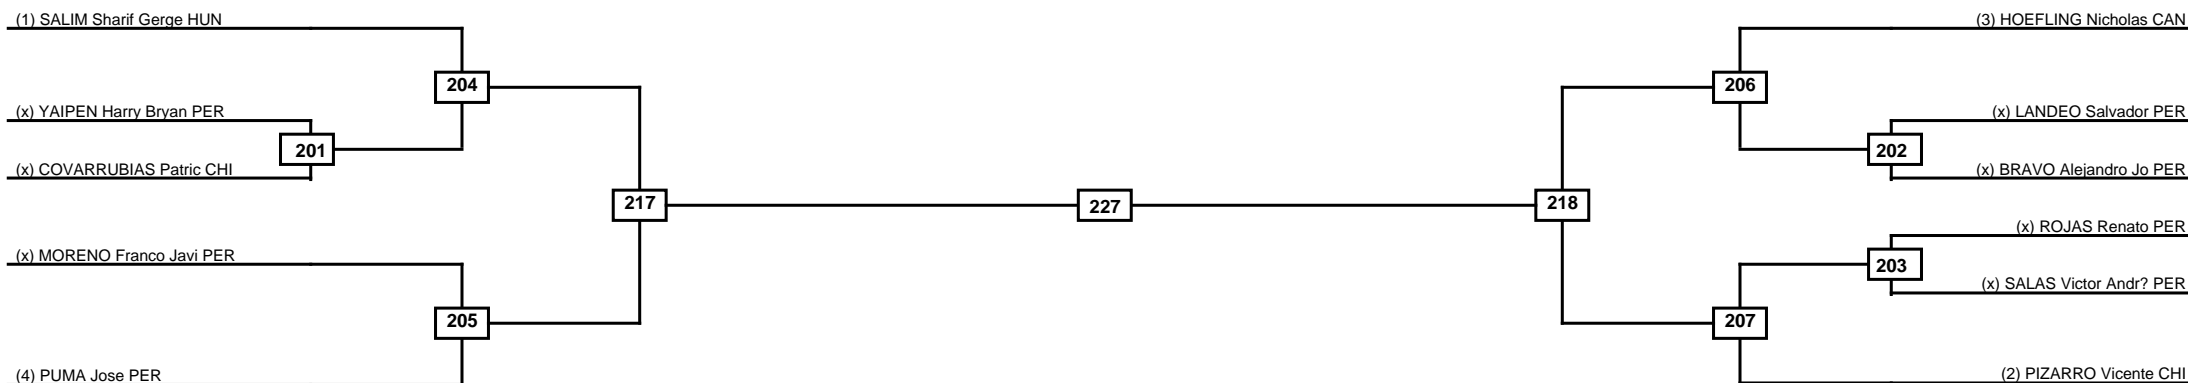

Round of 16	Quarterfinals	Semifinals	Final	Semifinals	Quarterfinals	Round of 16
-------------	---------------	------------	-------	------------	---------------	-------------

Classification
1
2
3
3

LEGEND	RSC: Win by Referee stops contest	PTG: Win by Point gap	SUP: Win by Superiority	DSQ: Win by Disqualification	DQB: Win by Disqualification for Unsportsmanlike behavior	DWR: Win by double Withdrawal	R: Round
	(x)Seed	PFT: Win by Final score	GDP: Win by Golden points	WDR: Win by Withdrawal	PUN: Win by Punitive declaration	DDB: Double disqualification for Unsportsmanlike behavior	DDQ: Double Disqualification

Round of 16 Quarterfinals Semifinals

Final

Semifinals

Quarterfinals

Round of 16

Classification
1
2
3
3

LEGEND RSC: Win by Referee stops contest PTG: Win by Point gap SUP: Win by Superiority DSQ: Win by Disqualification DQB: Win by Disqualification for Unsportsmanlike behavior DWR: Win by double Withdrawal R: Round
 (x)Seed PFT: Win by Final score GDP: Win by Golden points WDR: Win by Withdrawal PUN: Win by Punitive declaration DDB: Double disqualification for Unsportsmanlike behavior DDQ: Double Disqualification