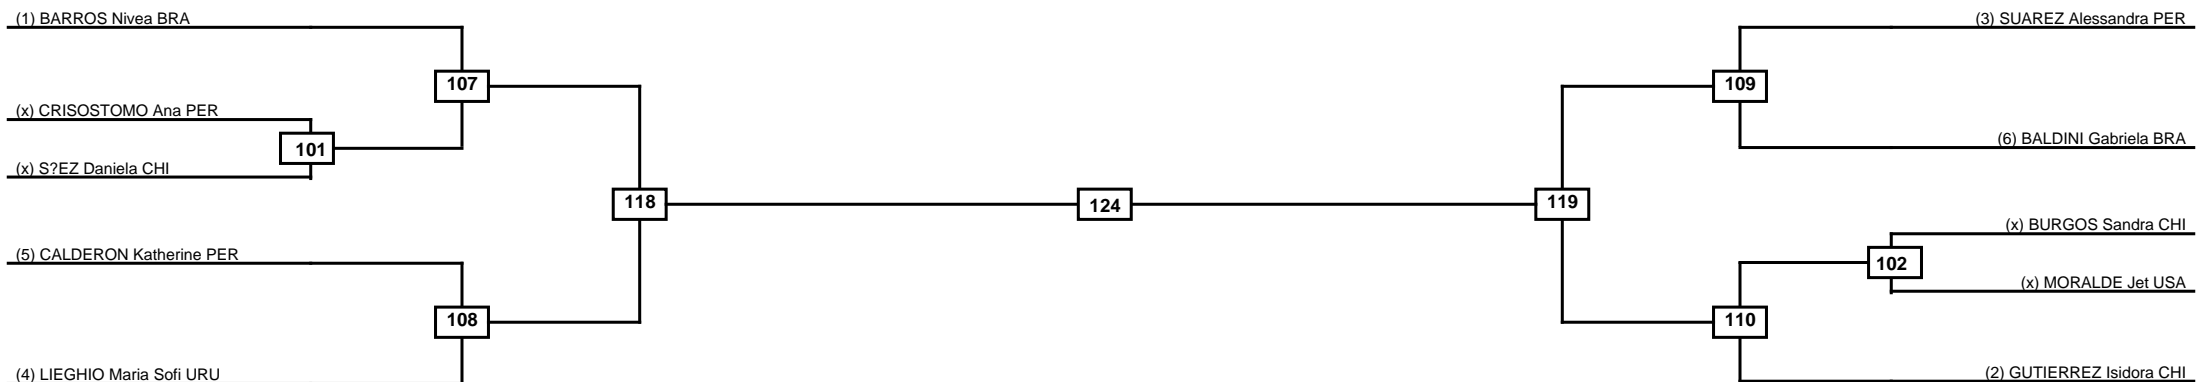

Quarterfinals Semifinals

Final

Semifinals Quarterfinals

Classification
1
2
3
3

LEGEND	RSC: Win by Referee stops contest	PTG: Win by Point gap	SUP: Win by Superiority	DSQ: Win by Disqualification	DQB: Win by Disqualification for Unsportsmanlike behavior	DWR: Win by double Withdrawal	R: Round
	(x)Seed	PFT: Win by Final score	GDP: Win by Golden points	WDR: Win by Withdrawal	PUN: Win by Punitive declaration	DDB: Double disqualification for Unsportsmanlike behavior	DDQ: Double Disqualification

Round of 16
Quarterfinals
Semifinals
Final
Semifinals
Quarterfinals
Round of 16

Classification
1
2
3
3

LEGEND RSC: Win by Referee stops contest PTG: Win by Point gap SUP: Win by Superiority DSQ: Win by Disqualification DQB: Win by Disqualification for Unsportsmanlike behavior DWR: Win by double Withdrawal R: Round
 (x)Seed PFT: Win by Final score GDP: Win by Golden points WDR: Win by Withdrawal PUN: Win by Punitive declaration DDB: Double disqualification for Unsportsmanlike behavior DDQ: Double Disqualification