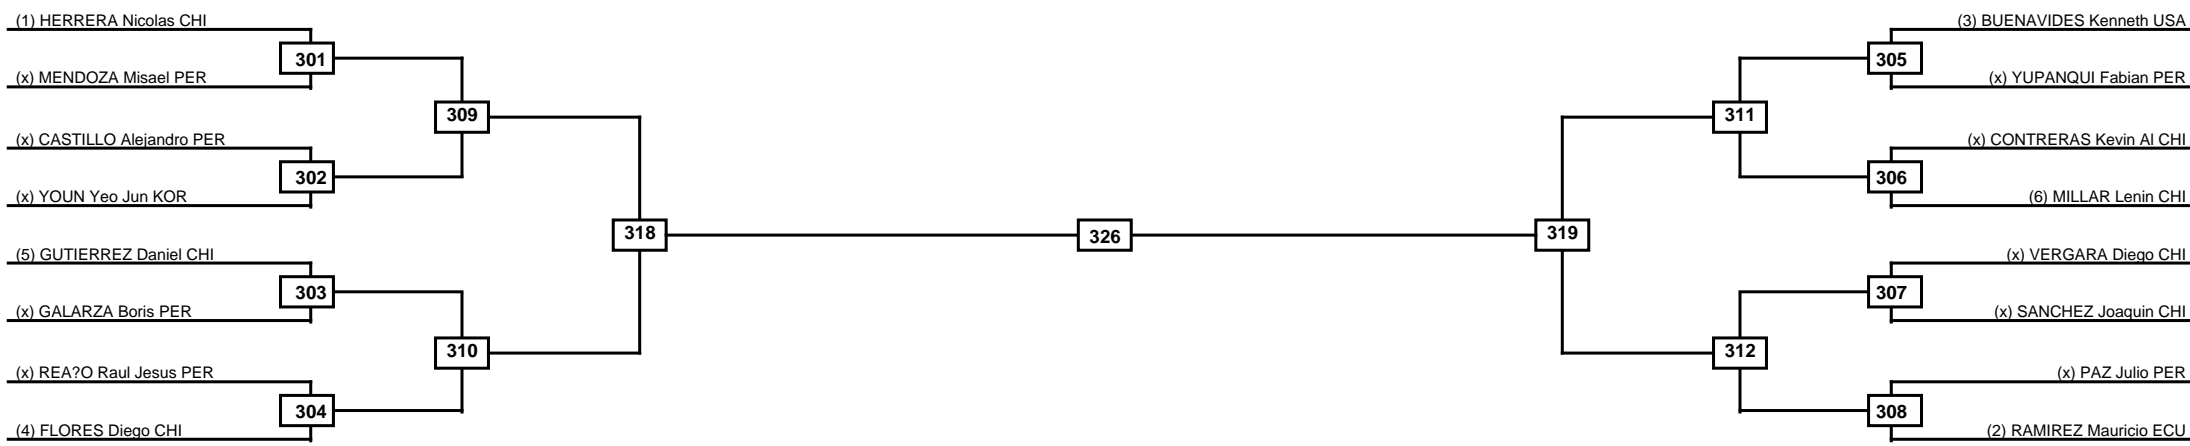

Round of 16	Quarterfinals	Semifinals	Final	Semifinals	Quarterfinals	Round of 16

Classification
1
2
3
3

LEGEND	RSC: Win by Referee stops contest	PTG: Win by Point gap	SUP: Win by Superiority	DSQ: Win by Disqualification	DQB: Win by Disqualification for Unsportsmanlike behavior	DWR: Win by double Withdrawal	R: Round
	(x)Seed	PFT: Win by Final score	GDP: Win by Golden points	WDR: Win by Withdrawal	PUN: Win by Punitive declaration	DDB: Double disqualification for Unsportsmanlike behavior	DDQ: Double Disqualification