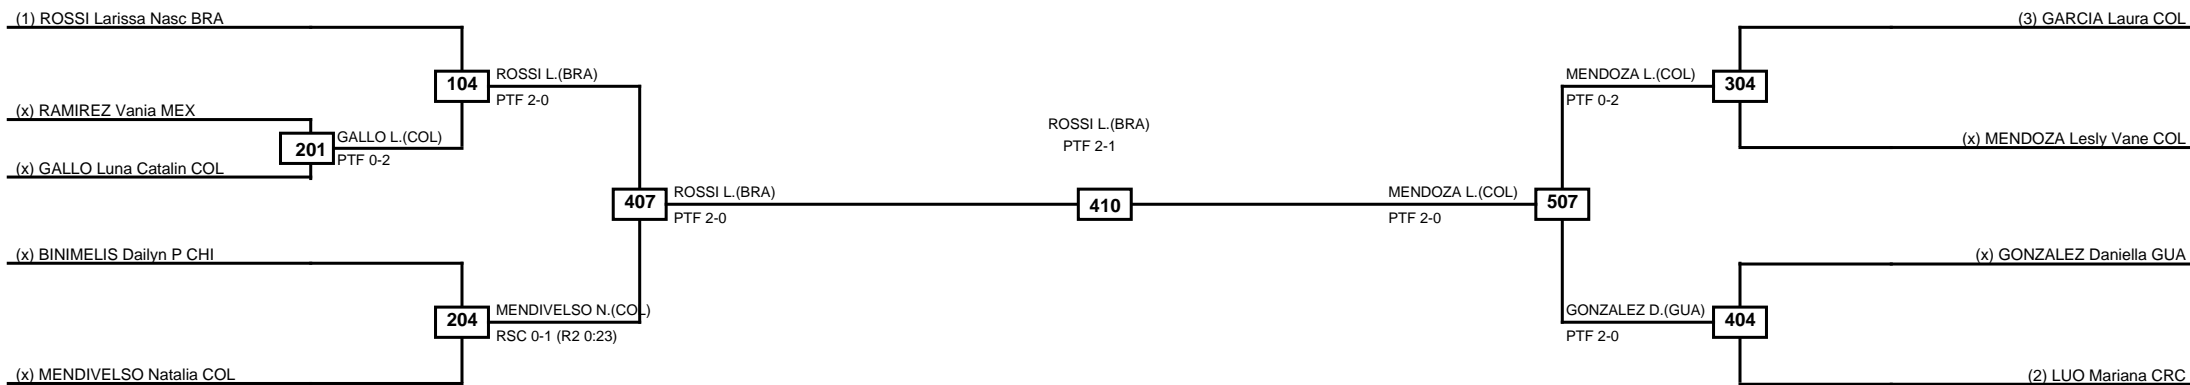

411

MUNOZ D.(COL)
PTF 2-0

406

(2) MUNOZ Daniela Alej COL

(x) PARRA Samira VEN

Classification

1 LINDO Neshi Lee CRC
2 MUNOZ Daniela Alejandra COL
3 GOMEZ Lucero COL
3 PARRA Samira VEN

LEGEND RSC: Win by Referee stops contest PTG: Win by Point gap SUP: Win by Superiority DSQ: Win by Disqualification DQB: Win by Disqualification for Unsportsmanlike behavior DWR: Win by double Withdrawal R: Round
(x)Seed PFT: Win by Final score GDP: Win by Golden points WDR: Win by Withdrawal PUN: Win by Punitive declaration DDB: Double disqualification for Unsportsmanlike behavior DDQ: Double Disqualification

Round of 16	Quarterfinals	Semifinals	Final	Semifinals	Quarterfinals	Round of 16
-------------	---------------	------------	-------	------------	---------------	-------------

Classification
1 ROSSI Larissa Nascimento BRA
2 MENDOZA Lesly Vanesa COL
3 MENDIVELSO Natalia Andrea COL
3 GONZALEZ Daniella GUA