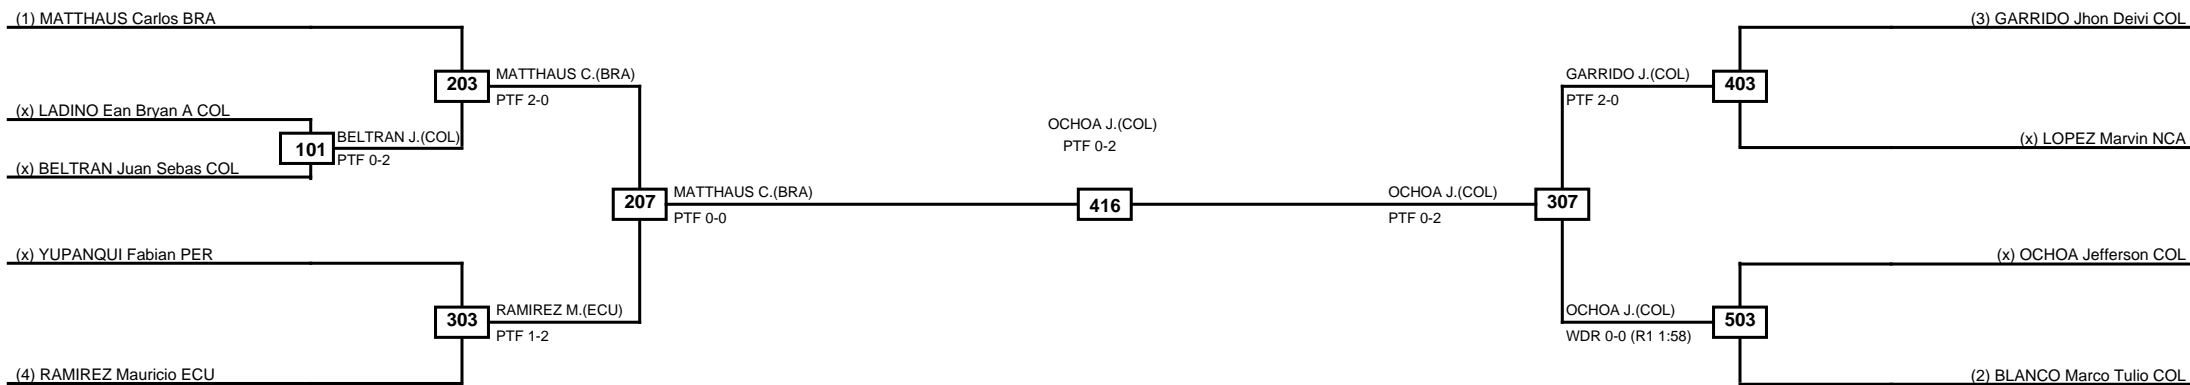

Quarterfinals Semifinals

Final

Semifinals

Quarterfinals

Classification
1 RUIZ Alexander VEN
2 RUANO Andrew USA
3 DOS Bruno Gabriel BRA
3 PAZ David Felipe COL

LEGEND RSC: Win by Referee stops contest PTG: Win by Point gap SUP: Win by Superiority DSQ: Win by Disqualification DQB: Win by Disqualification for Unsportsmanlike behavior DWR: Win by double Withdrawal R: Round
(x)Seed PFT: Win by Final score GDP: Win by Golden points WDR: Win by Withdrawal PUN: Win by Punitive declaration DDB: Double disqualification for Unsportsmanlike behavior DDQ: Double Disqualification

Round of 16	Quarterfinals	Semifinals	Final	Semifinals	Quarterfinals	Round of 16
-------------	---------------	------------	-------	------------	---------------	-------------

Classification
1 OCHOA Jefferson COL
2 MATTHAUS Carlos BRA
3 RAMIREZ Mauricio ECU
3 GARRIDO Jhon Deivi COL