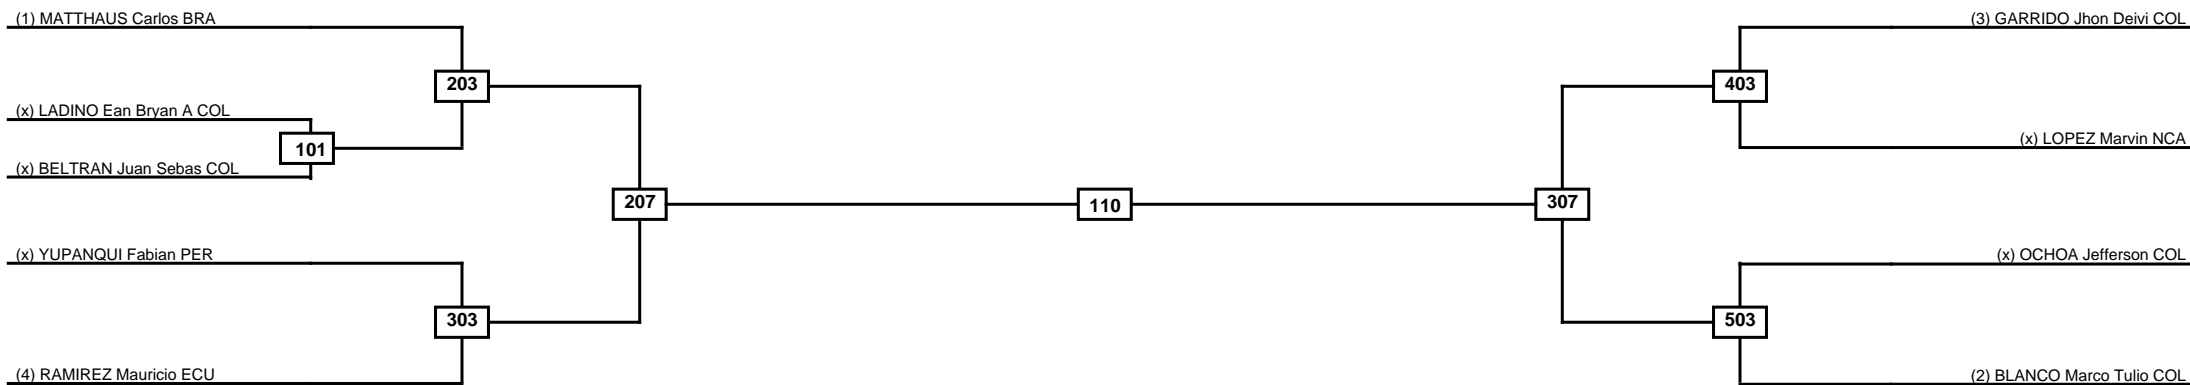

Quarterfinals Semifinals

Final

Semifinals

Quarterfinals

Classification
1
2
3
3

LEGEND RSC: Win by Referee stops contest PTG: Win by Point gap SUP: Win by Superiority DSQ: Win by Disqualification DQB: Win by Disqualification for Unsportsmanlike behavior DWR: Win by double Withdrawal R: Round  
(x)Seed PFT: Win by Final score GDP: Win by Golden points WDR: Win by Withdrawal PUN: Win by Punitive declaration DDB: Double disqualification for Unsportsmanlike behavior DDQ: Double Disqualification

Round of 16	Quarterfinals	Semifinals	Final	Semifinals	Quarterfinals	Round of 16
-------------	---------------	------------	-------	------------	---------------	-------------

Classification
1
2
3
3

LEGEND	RSC: Win by Referee stops contest	PTG: Win by Point gap	SUP: Win by Superiority	DSQ: Win by Disqualification	DQB: Win by Disqualification for Unsportsmanlike behavior	DWR: Win by double Withdrawal	R: Round
(x)Seed	PFT: Win by Final score	GDP: Win by Golden points	WDR: Win by Withdrawal	PUN: Win by Punitive declaration	DDB: Double disqualification for Unsportsmanlike behavior	DDQ: Double Disqualification	