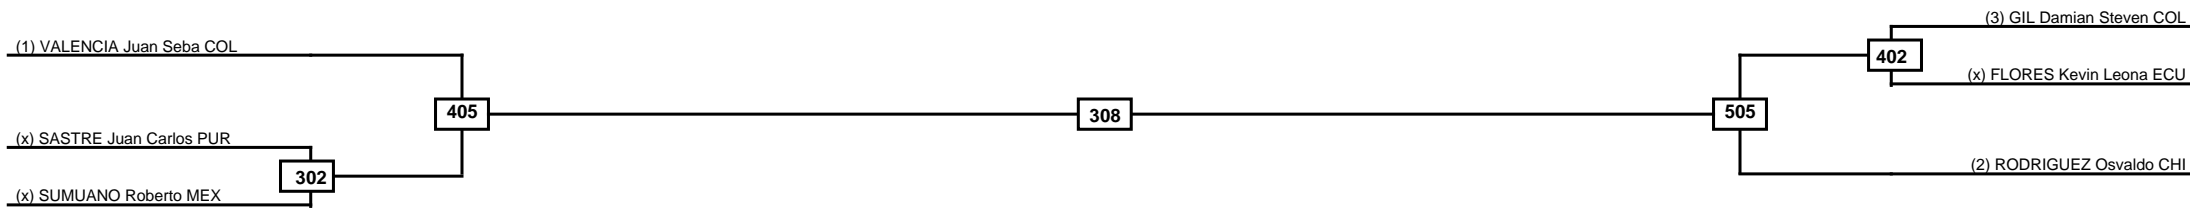

Final
-------

---

(1) SOTO Luis German COL

509

(x) SILVA Cesar Daniel COL

Classification
1
2
3
3

LEGEND	RSC: Win by Referee stops contest	PTG: Win by Point gap	SUP: Win by Superiority	DSQ: Win by Disqualification	DQB: Win by Disqualification for Unsportsmanlike behavior	DWR: Win by double Withdrawal	R: Round
(x)Seed	PFT: Win by Final score	GDP: Win by Golden points	WDR: Win by Withdrawal	PUN: Win by Punitive declaration	DDB: Double disqualification for Unsportsmanlike behavior	DDQ: Double Disqualification	

Quarterfinals	Semifinals	Final	Semifinals	Quarterfinals
---------------	------------	-------	------------	---------------

Classification
1
2
3
3

LEGEND	RSC: Win by Referee stops contest	PTG: Win by Point gap	SUP: Win by Superiority	DSQ: Win by Disqualification	DQB: Win by Disqualification for Unsportsmanlike behavior	DWR: Win by double Withdrawal	R: Round
	PFT: Win by Final score	GDP: Win by Golden points	WDR: Win by Withdrawal	PUN: Win by Punitive declaration	DDB: Double disqualification for Unsportsmanlike behavior	DDQ: Double Disqualification	