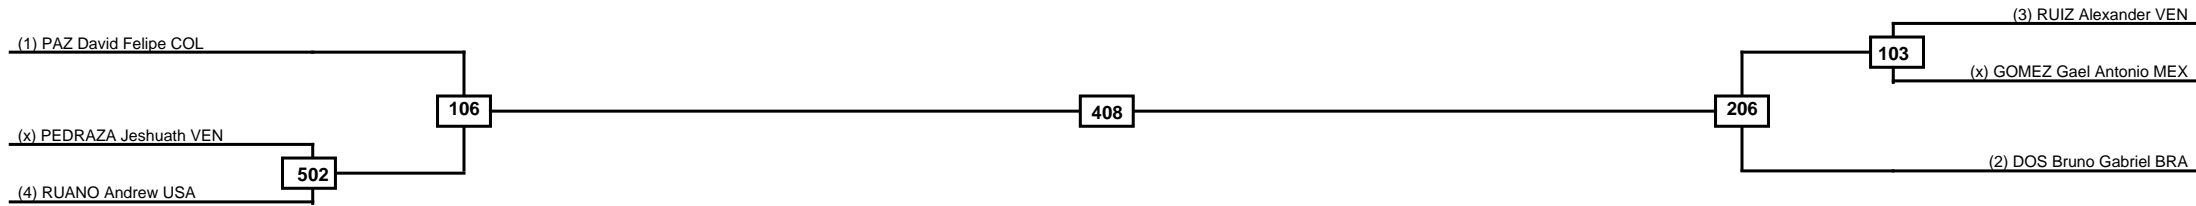

Quarterfinals	Semifinals	Final	Semifinals	Quarterfinals
---------------	------------	-------	------------	---------------

Classification
1
2
3
3

LEGEND	RSC: Win by Referee stops contest	PTG: Win by Point gap	SUP: Win by Superiority	DSQ: Win by Disqualification	DQB: Win by Disqualification for Unsportsmanlike behavior	DWR: Win by double Withdrawal	R: Round
	PFT: Win by Final score	GDP: Win by Golden points	WDR: Win by Withdrawal	PUN: Win by Punitive declaration	DDB: Double disqualification for Unsportsmanlike behavior	DDQ: Double Disqualification	

Quarterfinals Semifinals

Final

Semifinals

Quarterfinals

Classification
1
2
3
3

LEGEND RSC: Win by Referee stops contest PTG: Win by Point gap SUP: Win by Superiority DSQ: Win by Disqualification DQB: Win by Disqualification for Unsportsmanlike behavior DWR: Win by double Withdrawal R: Round  
(x)Seed PFT: Win by Final score GDP: Win by Golden points WDR: Win by Withdrawal PUN: Win by Punitive declaration DDB: Double disqualification for Unsportsmanlike behavior DDQ: Double Disqualification