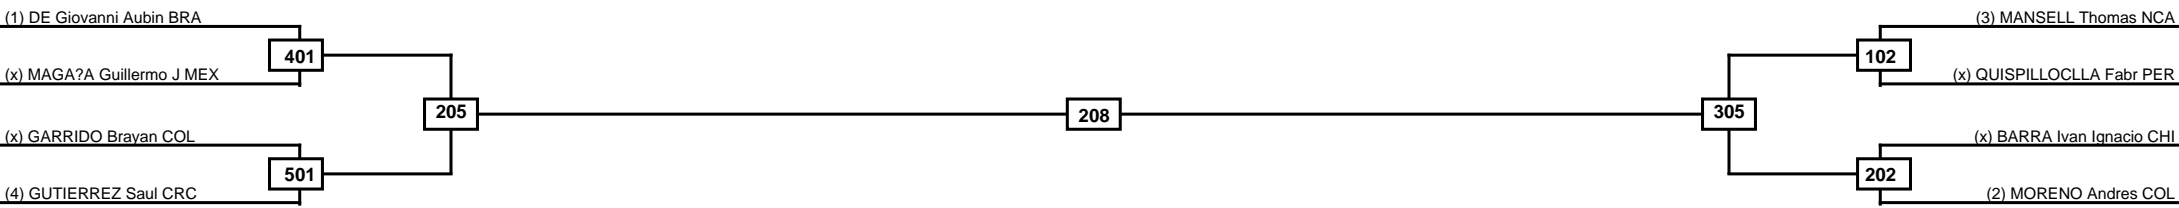

Quarterfinals	Semifinals	Final	Semifinals	Quarterfinals

Classification
1
2
3
3

LEGEND	RSC: Win by Referee stops contest	PTG: Win by Point gap	SUP: Win by Superiority	DSQ: Win by Disqualification	DQB: Win by Disqualification for Unsportsmanlike behavior	DWR: Win by double Withdrawal	R: Round
(x)Seed	PFT: Win by Final score	GDP: Win by Golden points	WDR: Win by Withdrawal	PUN: Win by Punitive declaration	DDB: Double disqualification for Unsportsmanlike behavior	DDQ: Double Disqualification