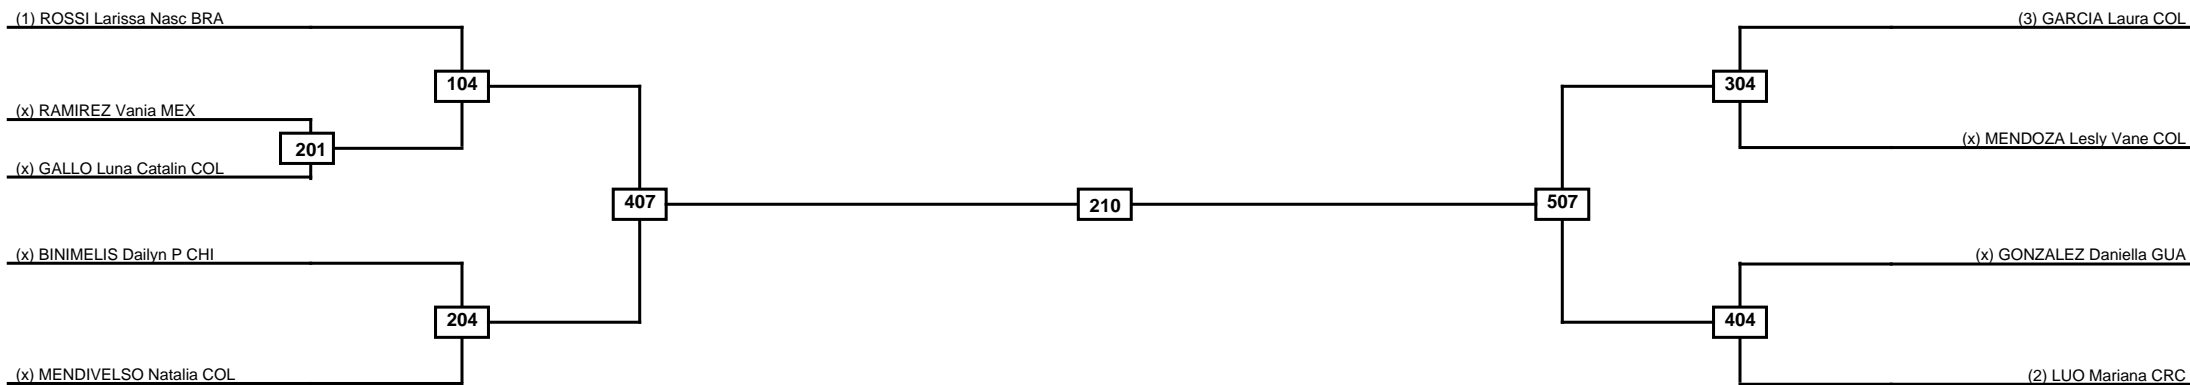

Semifinals

Final

Semifinals

(1) LINDO Neshi Lee CRC

(2) MUNOZ Daniela Alej COL

306

508

406

(x) GOMEZ Lucero COL

(x) PARRA Samira VEN

**Classification**

1
2
3
3

LEGEND RSC: Win by Referee stops contest PTG: Win by Point gap SUP: Win by Superiority DSQ: Win by Disqualification DQB: Win by Disqualification for Unsportsmanlike behavior DWR: Win by double Withdrawal R: Round  
(x)Seed PFT: Win by Final score GDP: Win by Golden points WDR: Win by Withdrawal PUN: Win by Punitive declaration DDB: Double disqualification for Unsportsmanlike behavior DDQ: Double Disqualification

Round of 16	Quarterfinals	Semifinals	Final	Semifinals	Quarterfinals	Round of 16
-------------	---------------	------------	-------	------------	---------------	-------------

Classification
1
2
3
3

LEGEND	RSC: Win by Referee stops contest	PTG: Win by Point gap	SUP: Win by Superiority	DSQ: Win by Disqualification	DQB: Win by Disqualification for Unsportsmanlike behavior	DWR: Win by double Withdrawal	R: Round
	(x)Seed	PFT: Win by Final score	GDP: Win by Golden points	WDR: Win by Withdrawal	PUN: Win by Punitive declaration	DDB: Double disqualification for Unsportsmanlike behavior	DDQ: Double Disqualification