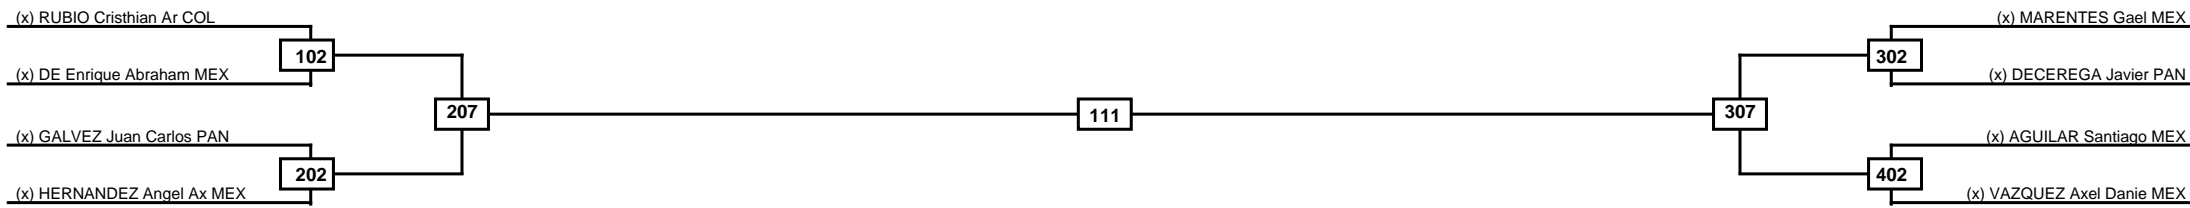

Quarterfinals	Semifinals	Final	Semifinals	Quarterfinals

Classification
1
2
3
3

LEGEND	RSC: Win by Referee stops contest	PTG: Win by Point gap	SUP: Win by Superiority	DSQ: Win by Disqualification	DQB: Win by Disqualification for Unsportsmanlike behavior	DWR: Win by double Withdrawal	R: Round
	(x)Seed	PFT: Win by Final score	GDP: Win by Golden points	WDR: Win by Withdrawal	PUN: Win by Punitive declaration	DDB: Double disqualification for Unsportsmanlike behavior	DDQ: Double Disqualification