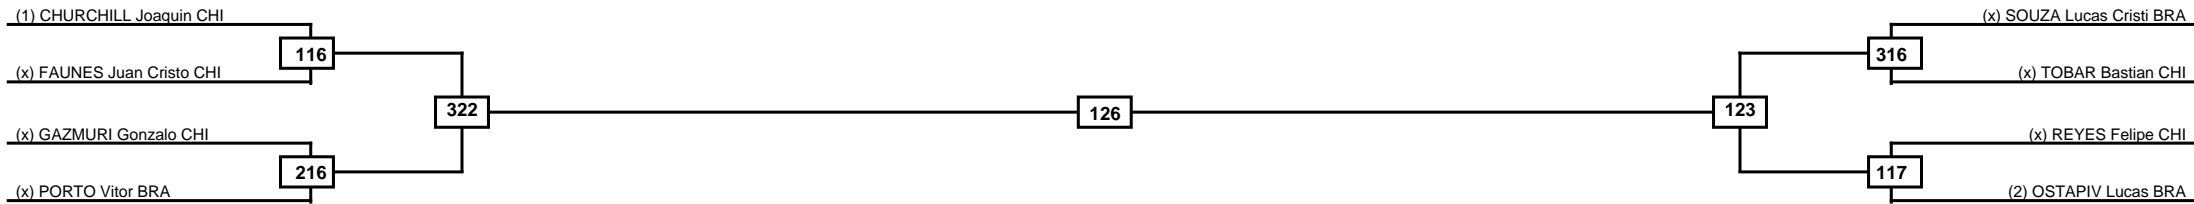

Quarterfinals	Semifinals	Final	Semifinals	Quarterfinals

Classification
1
2
3
3

LEGEND	RSC: Win by Referee stops contest	PTG: Win by Point gap	SUP: Win by Superiority	DSQ: Win by Disqualification	DQB: Win by Disqualification for Unsportsmanlike behavior	DWR: Win by double Withdrawal	R: Round
(x)Seed	PFT: Win by Final score	GDP: Win by Golden points	WDR: Win by Withdrawal	PUN: Win by Punitive declaration	DDB: Double disqualification for Unsportsmanlike behavior	DDQ: Double Disqualification