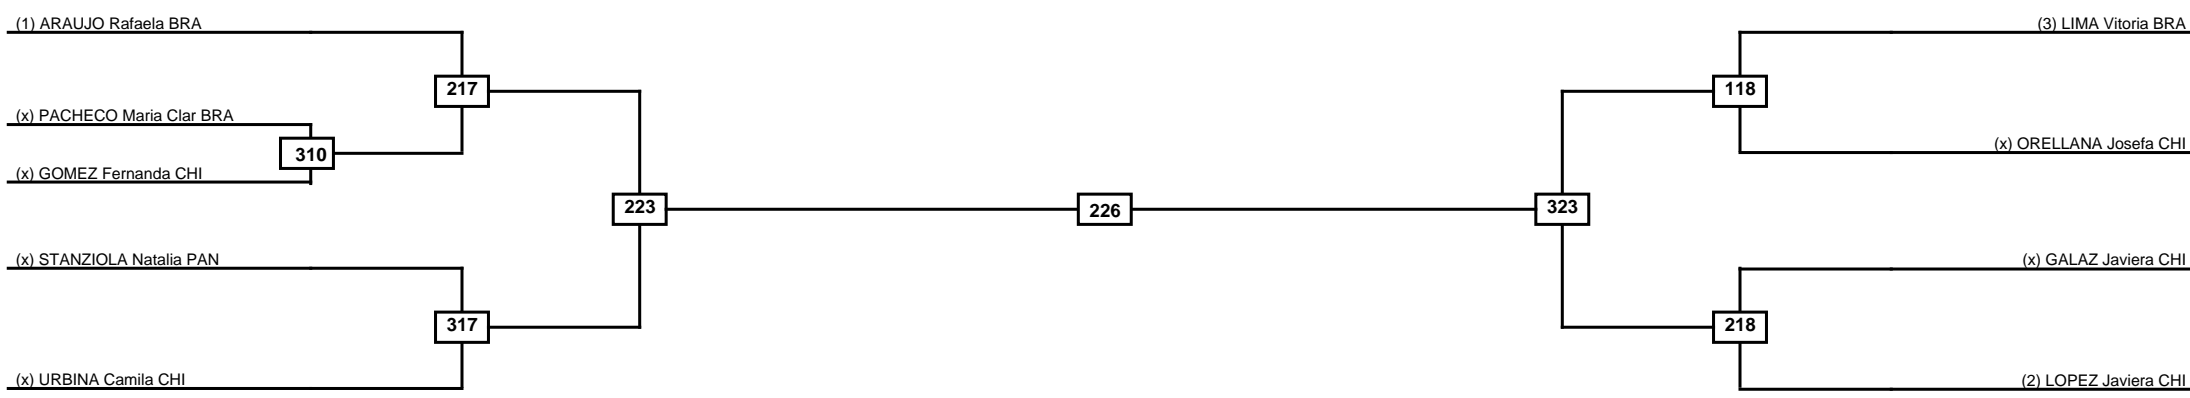

Round of 16	Quarterfinals	Semifinals	Final	Semifinals	Quarterfinals	Round of 16

Classification
1
2
3
3

LEGEND	RSC: Win by Referee stops contest	PTG: Win by Point gap	SUP: Win by Superiority	DSQ: Win by Disqualification	DQB: Win by Disqualification for Unsportsmanlike behavior	DWR: Win by double Withdrawal	R: Round
	PFT: Win by Final score	GDP: Win by Golden points	WDR: Win by Withdrawal	PUN: Win by Punitive declaration	DDB: Double disqualification for Unsportsmanlike behavior	DDQ: Double Disqualification