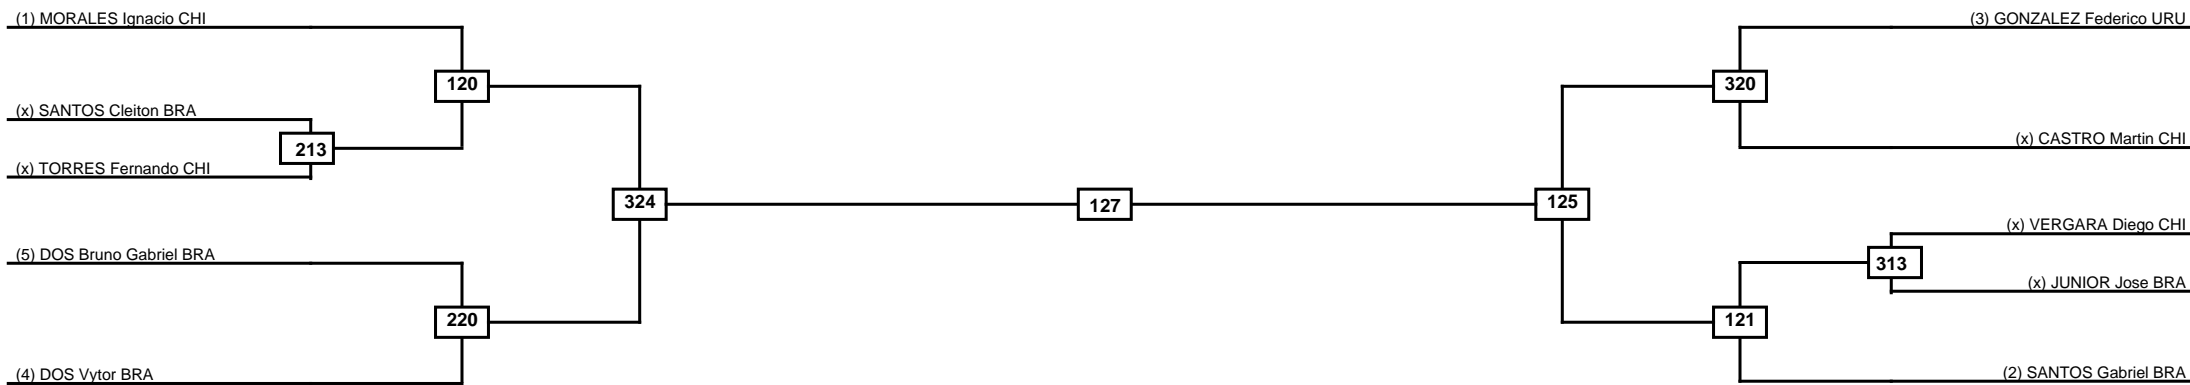

Round of 16	Quarterfinals	Semifinals	Final	Semifinals	Quarterfinals	Round of 16

Classification
1
2
3
3

LEGEND	RSC: Win by Referee stops contest	PTG: Win by Point gap	SUP: Win by Superiority	DSQ: Win by Disqualification	DQB: Win by Disqualification for Unsportsmanlike behavior	DWR: Win by double Withdrawal	R: Round
	(x)Seed	PFT: Win by Final score	GDP: Win by Golden points	WDR: Win by Withdrawal	PUN: Win by Punitive declaration	DDB: Double disqualification for Unsportsmanlike behavior	DDQ: Double Disqualification