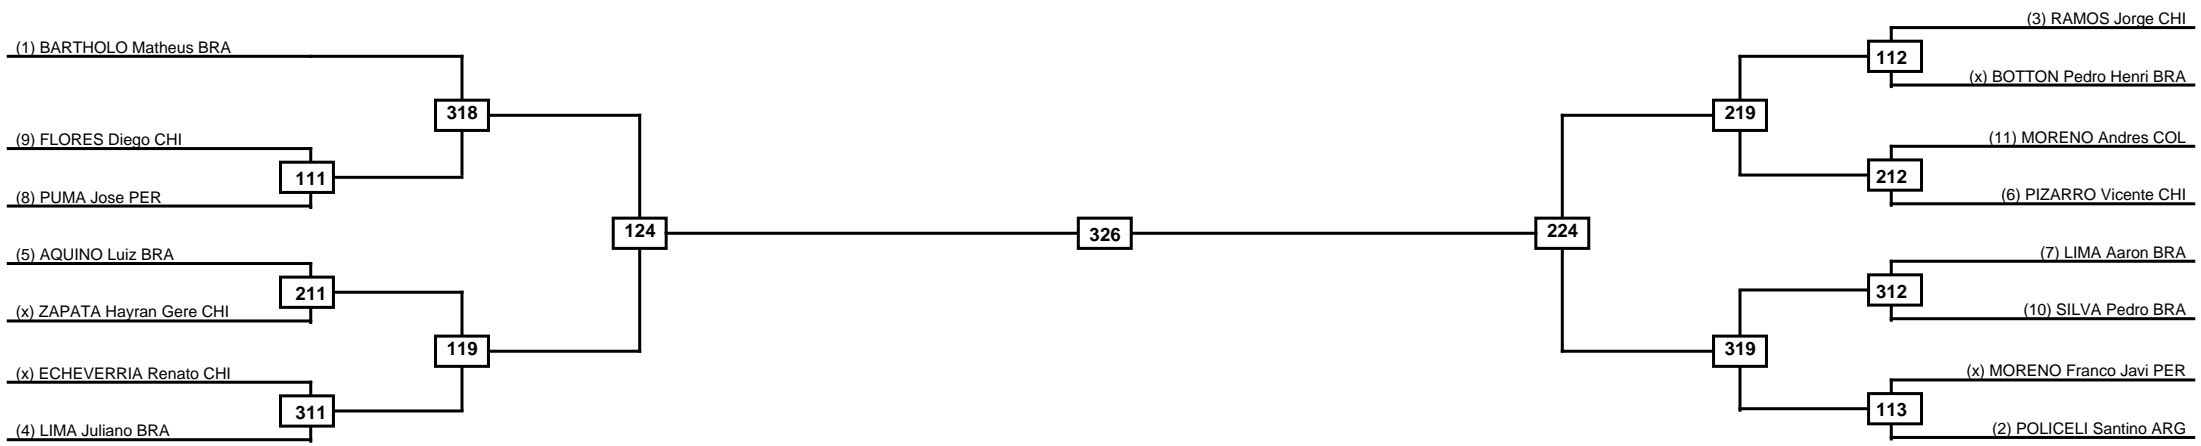

Round of 16	Quarterfinals	Semifinals	Final

Classification
1
2
3
3

LEGEND RSC: Win by Referee stops contest   PTG: Win by Point gap   SUP: Win by Superiority   DSQ: Win by Disqualification   DQB: Win by Disqualification for Unsportsmanlike behavior   DWR: Win by double Withdrawal   R: Round
(x)Seed   PFT: Win by Final score   GDP: Win by Golden points   WDR: Win by Withdrawal   PUN: Win by Punitive declaration   DDB: Double disqualification for Unsportsmanlike behavior   DDQ: Double Disqualification