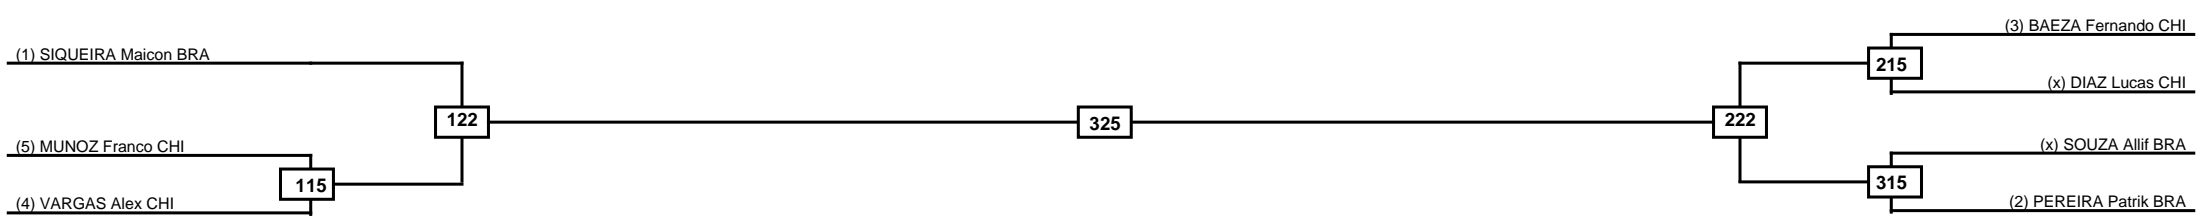

Quarterfinals	Semifinals	Final	Semifinals	Quarterfinals

Classification
1
2
3
3

LEGEND	RSC: Win by Referee stops contest	PTG: Win by Point gap	SUP: Win by Superiority	DSQ: Win by Disqualification	DQB: Win by Disqualification for Unsportsmanlike behavior	DWR: Win by double Withdrawal	R: Round
(x)Seed	PFT: Win by Final score	GDP: Win by Golden points	WDR: Win by Withdrawal	PUN: Win by Punitive declaration	DDB: Double disqualification for Unsportsmanlike behavior	DDQ: Double Disqualification