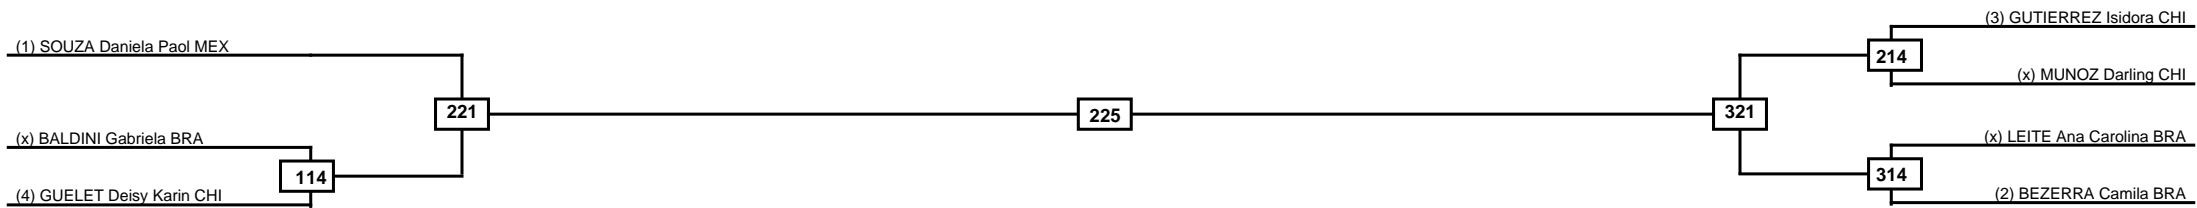

Quarterfinals	Semifinals	Final	Semifinals	Quarterfinals

Classification
1
2
3
3

LEGEND	RSC: Win by Referee stops contest	PTG: Win by Point gap	SUP: Win by Superiority	DSQ: Win by Disqualification	DQB: Win by Disqualification for Unsportsmanlike behavior	DWR: Win by double Withdrawal	R: Round
(x)Seed	PFT: Win by Final score	GDP: Win by Golden points	WDR: Win by Withdrawal	PUN: Win by Punitive declaration	DDB: Double disqualification for Unsportsmanlike behavior	DDQ: Double Disqualification