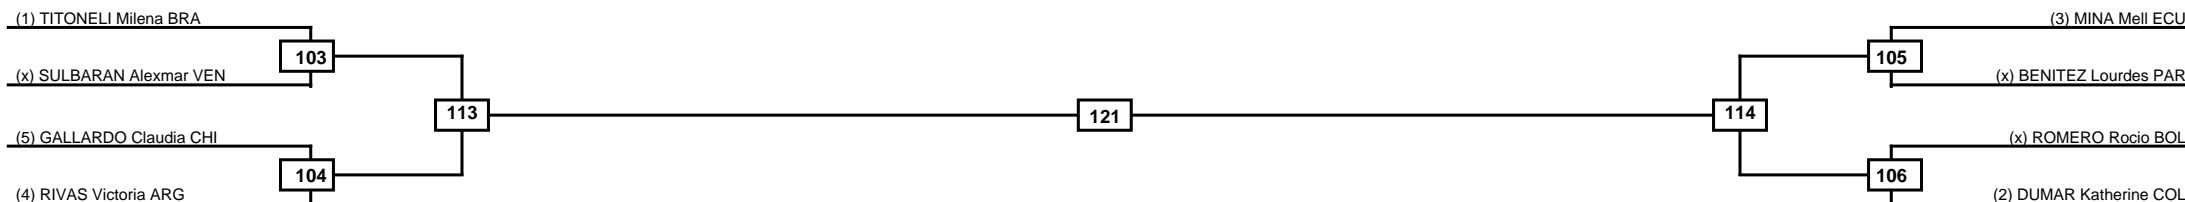

Quarterfinals	Semifinals	Final	Semifinals	Quarterfinals
---------------	------------	-------	------------	---------------

Classification
1
2
3
3

LEGEND	RSC: Win by Referee stops contest	PTG: Win by Point gap	SUP: Win by Superiority	DSQ: Win by Disqualification	DQB: Win by Disqualification for Unsportsmanlike behavior	DWR: Win by double Withdrawal	R: Round
(x)Seed	PFT: Win by Final score	GDP: Win by Golden points	WDR: Win by Withdrawal	PUN: Win by Punitive declaration	DDB: Double disqualification for Unsportsmanlike behavior	DDQ: Double Disqualification	

Quarterfinals Semifinals

Final

Semifinals

Quarterfinals

Classification
1
2
3
3

LEGEND RSC: Win by Referee stops contest PTG: Win by Point gap SUP: Win by Superiority DSQ: Win by Disqualification DQB: Win by Disqualification for Unsportsmanlike behavior DWR: Win by double Withdrawal R: Round
(x)Seed PFT: Win by Final score GDP: Win by Golden points WDR: Win by Withdrawal PUN: Win by Punitive declaration DDB: Double disqualification for Unsportsmanlike behavior DDQ: Double Disqualification

118

(3) FERNANDEZ Carolina VEN

Classification

1
2
3
3

LEGEND RSC: Win by Referee stops contest PTG: Win by Point gap SUP: Win by Superiority DSQ: Win by Disqualification DQB: Win by Disqualification for Unsportsmanlike behavior DWR: Win by double Withdrawal R: Round
 (x)Seed PFT: Win by Final score GDP: Win by Golden points WDR: Win by Withdrawal PUN: Win by Punitive declaration DDB: Double disqualification for Unsportsmanlike behavior DDQ: Double Disqualification