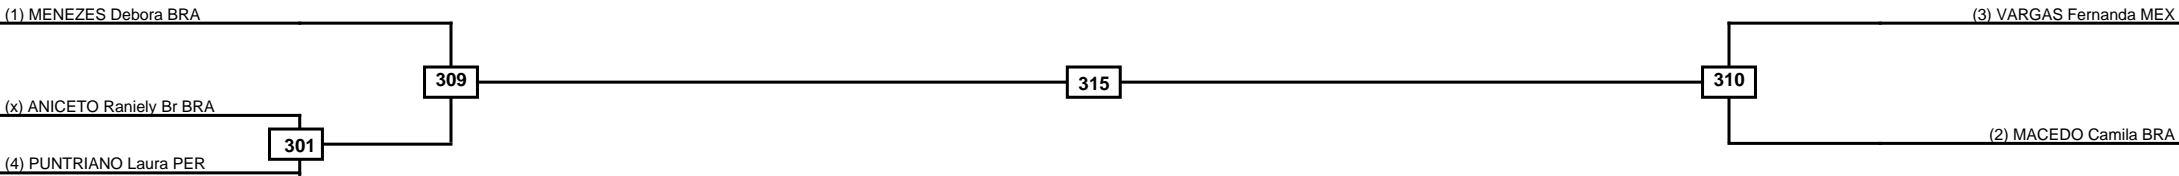

Quarterfinals	Semifinals	Final	Semifinals	Quarterfinals

Classification
1
2
3
3

LEGEND	RSC: Win by Referee stops contest	PTG: Win by Point gap	SUP: Win by Superiority	DSQ: Win by Disqualification	DQB: Win by Disqualification for Unsportsmanlike behavior	DWR: Win by double Withdrawal	R: Round
(x)Seed	PFT: Win by Final score	GDP: Win by Golden points	WDR: Win by Withdrawal	PUN: Win by Punitive declaration	DDB: Double disqualification for Unsportsmanlike behavior	DDQ: Double Disqualification