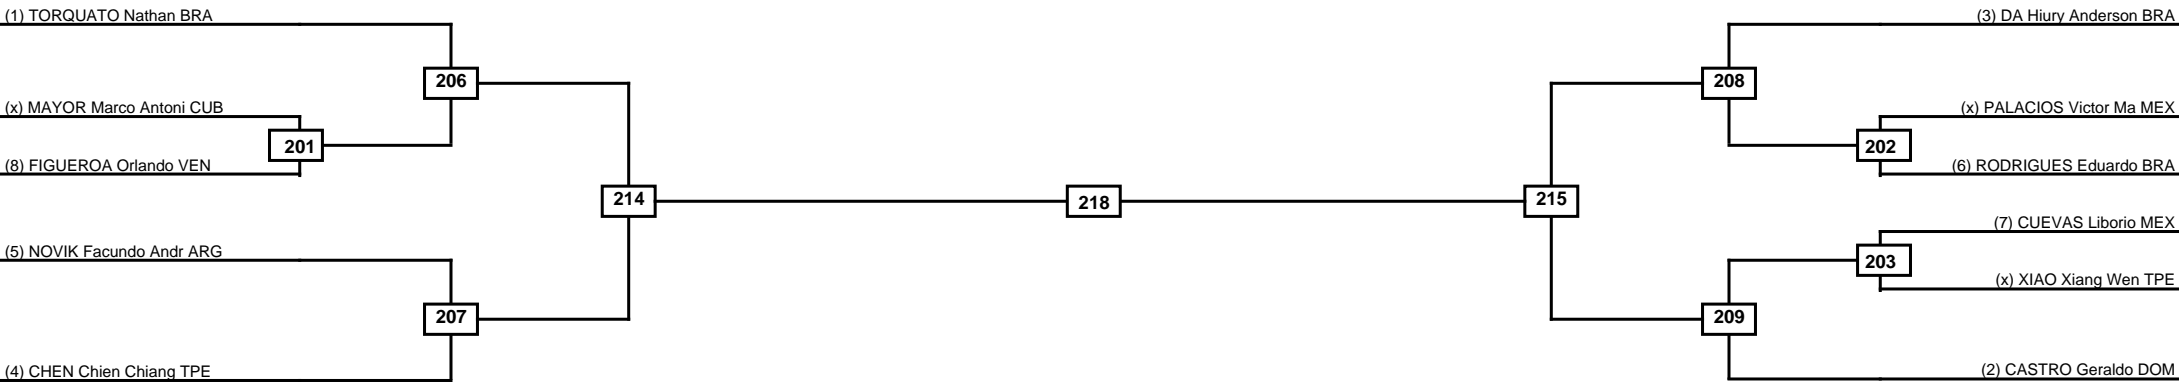

Quarterfinals	Semifinals	Final	Semifinals	Quarterfinals
---------------	------------	-------	------------	---------------

Classification
1
2
3
3

LEGEND	RSC: Win by Referee stops contest	PTG: Win by Point gap	SUP: Win by Superiority	DSQ: Win by Disqualification	DQB: Win by Disqualification for Unsportsmanlike behavior	DWR: Win by double Withdrawal	R: Round
(x)Seed	PFT: Win by Final score	GDP: Win by Golden points	WDR: Win by Withdrawal	PUN: Win by Punitive declaration	DDB: Double disqualification for Unsportsmanlike behavior	DDQ: Double Disqualification	

Round of 16	Quarterfinals	Semifinals	Final
-------------	---------------	------------	-------

Classification
1
2
3
3

LEGEND	RSC: Win by Referee stops contest	PTG: Win by Point gap	SUP: Win by Superiority	DSQ: Win by Disqualification	DQB: Win by Disqualification for Unsportsmanlike behavior	DWR: Win by double Withdrawal	R: Round
	PFT: Win by Final score	GDP: Win by Golden points	WDR: Win by Withdrawal	PUN: Win by Punitive declaration	DDB: Double disqualification for Unsportsmanlike behavior	DDQ: Double Disqualification	

Round of 16	Quarterfinals	Semifinals	Final
-------------	---------------	------------	-------

Classification
1
2
3
3

LEGEND	RSC: Win by Referee stops contest	PTG: Win by Point gap	SUP: Win by Superiority	DSQ: Win by Disqualification	DQB: Win by Disqualification for Unsportsmanlike behavior	DWR: Win by double Withdrawal	R: Round
(x)Seed	PFT: Win by Final score	GDP: Win by Golden points	WDR: Win by Withdrawal	PUN: Win by Punitive declaration	DDB: Double disqualification for Unsportsmanlike behavior	DDQ: Double Disqualification	