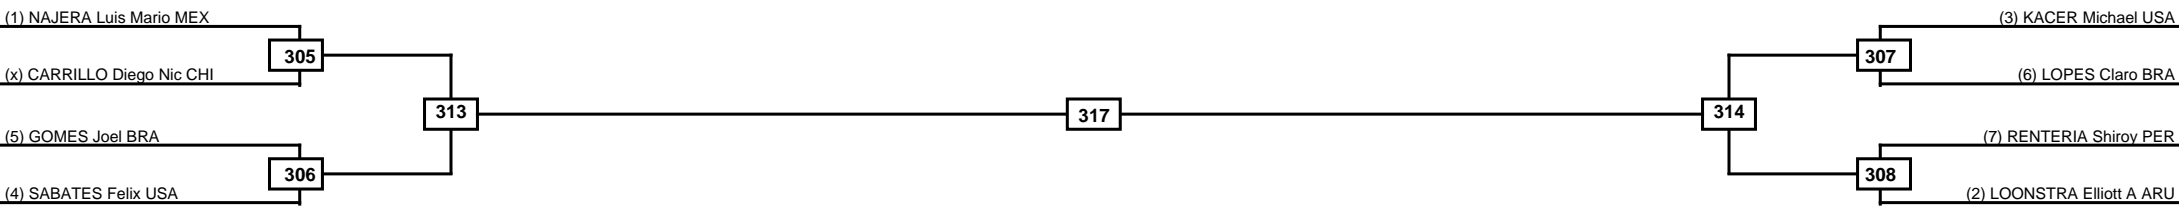

Quarterfinals	Semifinals	Final	Semifinals	Quarterfinals
---------------	------------	-------	------------	---------------

Classification
1
2
3
3

LEGEND	RSC: Win by Referee stops contest	PTG: Win by Point gap	SUP: Win by Superiority	DSQ: Win by Disqualification	DQB: Win by Disqualification for Unsportsmanlike behavior	DWR: Win by double Withdrawal	R: Round
(x)Seed	PFT: Win by Final score	GDP: Win by Golden points	WDR: Win by Withdrawal	PUN: Win by Punitive declaration	DDB: Double disqualification for Unsportsmanlike behavior	DDQ: Double Disqualification	

Round of 16	Quarterfinals	Semifinals	Final
-------------	---------------	------------	-------

Classification
1
2
3
3

LEGEND	RSC: Win by Referee stops contest	PTG: Win by Point gap	SUP: Win by Superiority	DSQ: Win by Disqualification	DQB: Win by Disqualification for Unsportsmanlike behavior	DWR: Win by double Withdrawal	R: Round
	PFT: Win by Final score	GDP: Win by Golden points	WDR: Win by Withdrawal	PUN: Win by Punitive declaration	DDB: Double disqualification for Unsportsmanlike behavior	DDQ: Double Disqualification	

Round of 16	Quarterfinals	Semifinals	Final
-------------	---------------	------------	-------

Classification
1
2
3
3

LEGEND	RSC: Win by Referee stops contest	PTG: Win by Point gap	SUP: Win by Superiority	DSQ: Win by Disqualification	DQB: Win by Disqualification for Unsportsmanlike behavior	DWR: Win by double Withdrawal	R: Round
(x)Seed	PFT: Win by Final score	GDP: Win by Golden points	WDR: Win by Withdrawal	PUN: Win by Punitive declaration	DDB: Double disqualification for Unsportsmanlike behavior	DDQ: Double Disqualification	