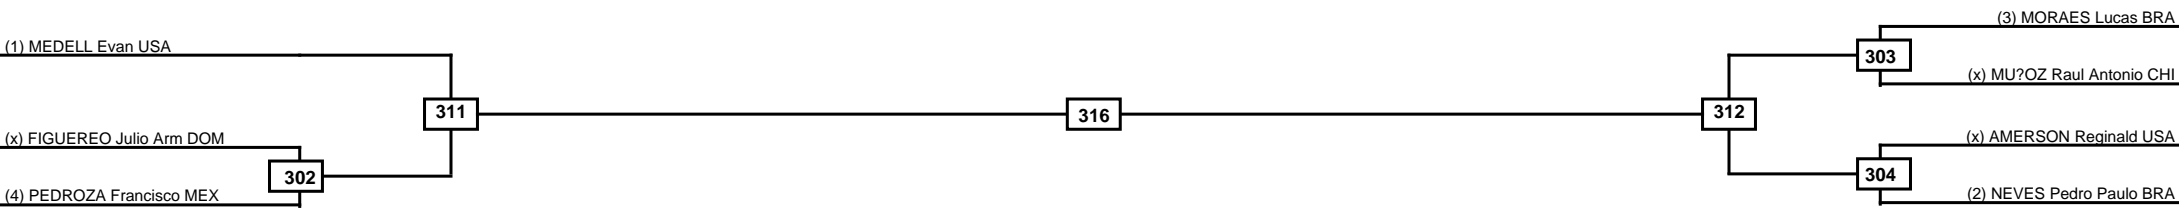

Quarterfinals	Semifinals	Final	Semifinals	Quarterfinals

Classification
1
2
3
3

LEGEND	RSC: Win by Referee stops contest	PTG: Win by Point gap	SUP: Win by Superiority	DSQ: Win by Disqualification	DQB: Win by Disqualification for Unsportsmanlike behavior	DWR: Win by double Withdrawal	R: Round
(x)Seed	PFT: Win by Final score	GDP: Win by Golden points	WDR: Win by Withdrawal	PUN: Win by Punitive declaration	DDB: Double disqualification for Unsportsmanlike behavior	DDQ: Double Disqualification