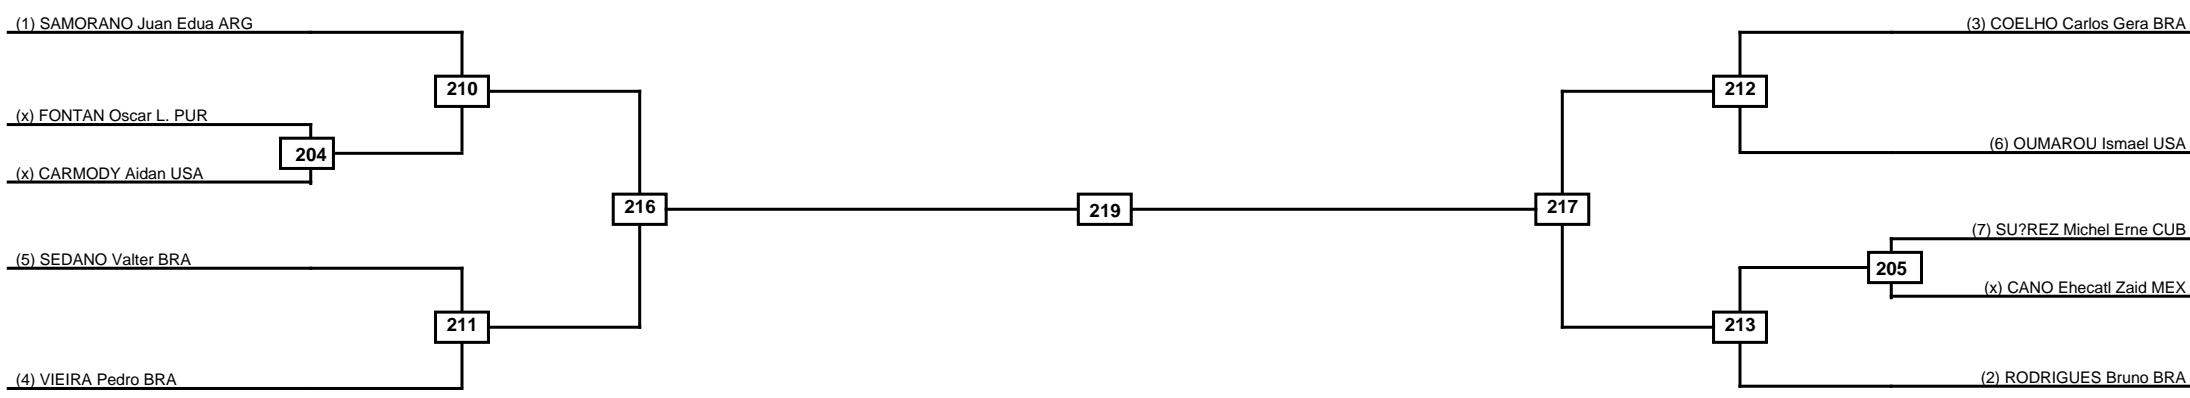

Quarterfinals	Semifinals	Final	Semifinals	Quarterfinals
---------------	------------	-------	------------	---------------

Classification
1
2
3
3

LEGEND	RSC: Win by Referee stops contest	PTG: Win by Point gap	SUP: Win by Superiority	DSQ: Win by Disqualification	DQB: Win by Disqualification for Unsportsmanlike behavior	DWR: Win by double Withdrawal	R: Round
(x)Seed	PFT: Win by Final score	GDP: Win by Golden points	WDR: Win by Withdrawal	PUN: Win by Punitive declaration	DDB: Double disqualification for Unsportsmanlike behavior	DDQ: Double Disqualification	

Round of 16	Quarterfinals	Semifinals	Final
-------------	---------------	------------	-------

Classification
1
2
3
3

LEGEND	RSC: Win by Referee stops contest	PTG: Win by Point gap	SUP: Win by Superiority	DSQ: Win by Disqualification	DQB: Win by Disqualification for Unsportsmanlike behavior	DWR: Win by double Withdrawal	R: Round
	PFT: Win by Final score	GDP: Win by Golden points	WDR: Win by Withdrawal	PUN: Win by Punitive declaration	DDB: Double disqualification for Unsportsmanlike behavior	DDQ: Double Disqualification	

Round of 16	Quarterfinals	Semifinals	Final
-------------	---------------	------------	-------

Classification
1
2
3
3

LEGEND	RSC: Win by Referee stops contest	PTG: Win by Point gap	SUP: Win by Superiority	DSQ: Win by Disqualification	DQB: Win by Disqualification for Unsportsmanlike behavior	DWR: Win by double Withdrawal	R: Round
(x)Seed	PFT: Win by Final score	GDP: Win by Golden points	WDR: Win by Withdrawal	PUN: Win by Punitive declaration	DDB: Double disqualification for Unsportsmanlike behavior	DDQ: Double Disqualification	