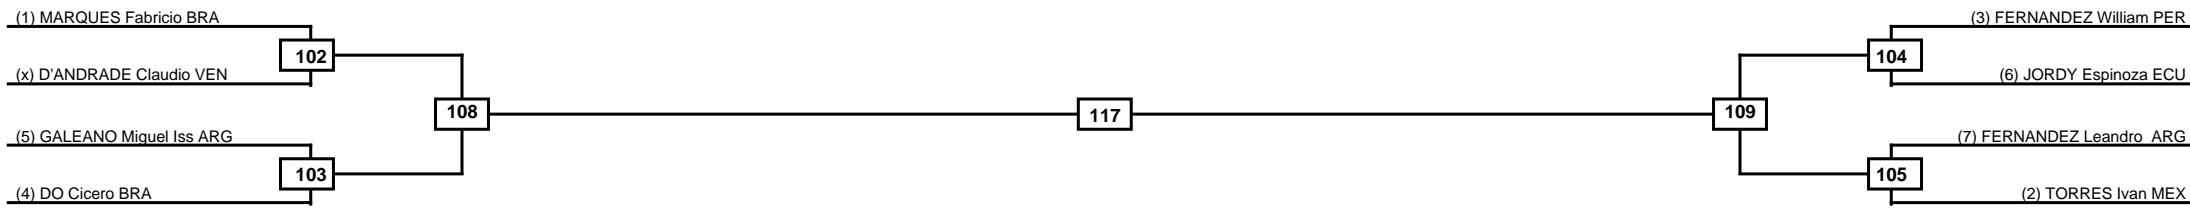

Quarterfinals	Semifinals	Final	Semifinals	Quarterfinals

Classification
1
2
3
3

LEGEND	RSC: Win by Referee stops contest	PTG: Win by Point gap	SUP: Win by Superiority	DSQ: Win by Disqualification	DQB: Win by Disqualification for Unsportsmanlike behavior	DWR: Win by double Withdrawal	R: Round
(x)Seed	PFT: Win by Final score	GDP: Win by Golden points	WDR: Win by Withdrawal	PUN: Win by Punitive declaration	DDB: Double disqualification for Unsportsmanlike behavior	DDQ: Double Disqualification