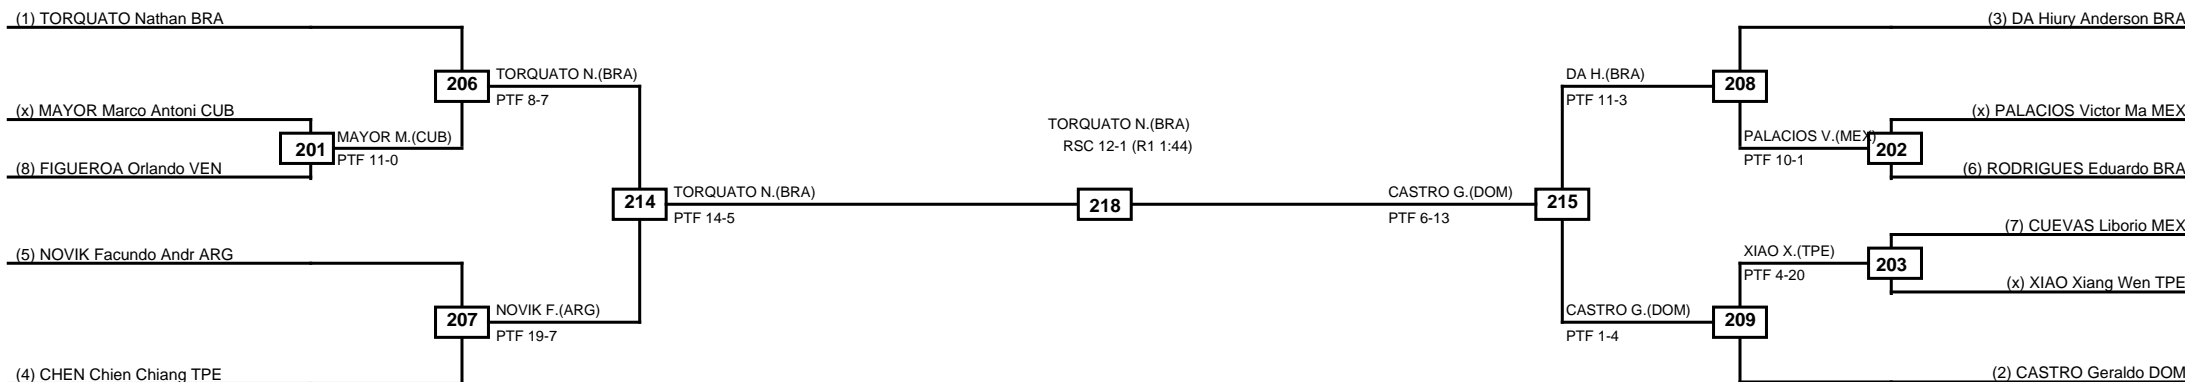

Round of 16   Quarterfinals   Semifinals   Final   Semifinals   Quarterfinals   Round of 16

Classification
1 TORQUATO Nathan BRA
2 CASTRO Geraldo DOM
3 NOVIK Facundo Andres ARG
3 DA Hiury Anderson BRA

LEGEND   RSC: Win by Referee stops contest   PTG: Win by Point gap   SUP: Win by Superiority   DSQ: Win by Disqualification   DQB: Win by Disqualification for Unsportsmanlike behavior   DWR: Win by double Withdrawal   R: Round
(x)Seed   PFT: Win by Final score   GDP: Win by Golden points   WDR: Win by Withdrawal   PUN: Win by Punitive declaration   DDB: Double disqualification for Unsportsmanlike behavior   DDQ: Double Disqualification