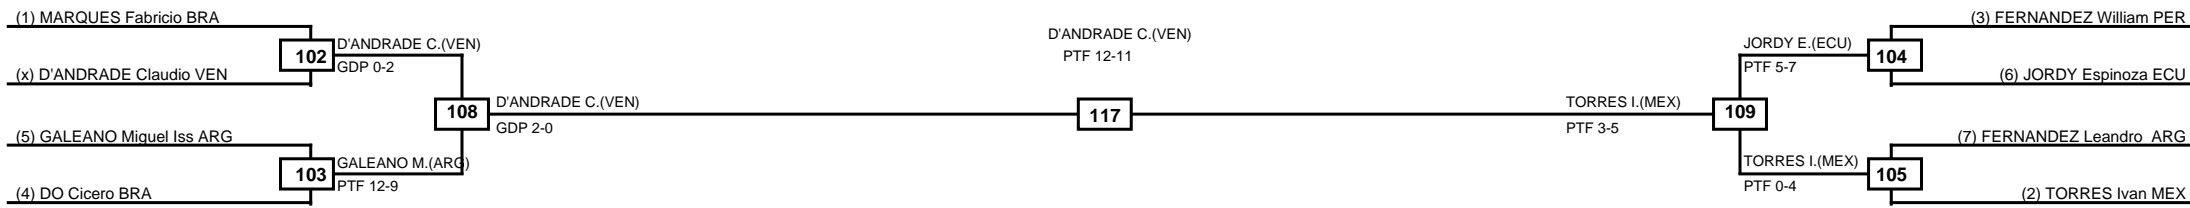

Quarterfinals	Semifinals	Final	Semifinals	Quarterfinals

Classification
1 D'ANDRADE Claudio VEN
2 TORRES Ivan MEX
3 JORDY Espinoza ECU
3 GALEANO Miguel Issac ARG

LEGEND	RSC: Win by Referee stops contest	PTG: Win by Point gap	SUP: Win by Superiority	DSQ: Win by Disqualification	DQB: Win by Disqualification for Unsportsmanlike behavior	DWR: Win by double Withdrawal	R: Round
(x)Seed	PFT: Win by Final score	GDP: Win by Golden points	WDR: Win by Withdrawal	PUN: Win by Punitive declaration	DDB: Double disqualification for Unsportsmanlike behavior	DDQ: Double Disqualification