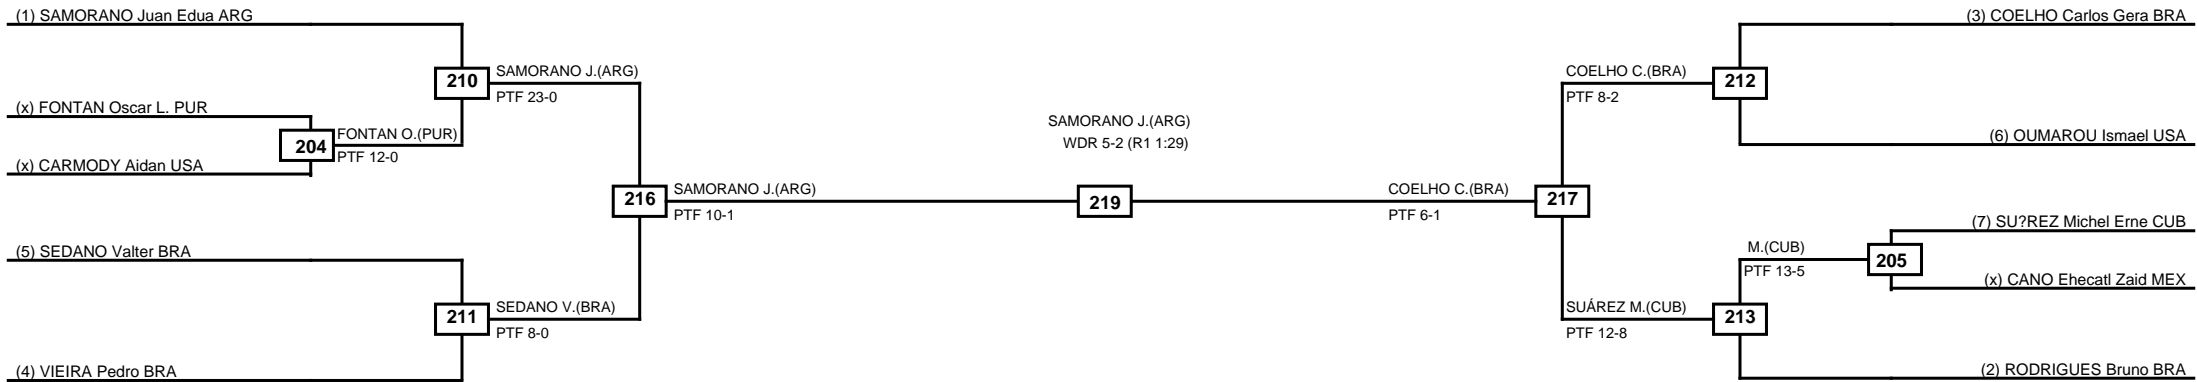

Quarterfinals	Semifinals	Final	Semifinals	Quarterfinals
---------------	------------	-------	------------	---------------

Classification
1 GOMES Joel BRA
2 LOPES Claro BRA
3 LOONSTRA Elliott Andre ARU
3 NAJERA Luis Mario MEX

LEGEND	RSC: Win by Referee stops contest	PTG: Win by Point gap	SUP: Win by Superiority	DSQ: Win by Disqualification	DQB: Win by Disqualification for Unsportsmanlike behavior	DWR: Win by double Withdrawal	R: Round
(x)Seed	PFT: Win by Final score	GDP: Win by Golden points	WDR: Win by Withdrawal	PUN: Win by Punitive declaration	DDB: Double disqualification for Unsportsmanlike behavior	DDQ: Double Disqualification	

Round of 16	Quarterfinals	Semifinals	Final	Semifinals	Quarterfinals	Round of 16
-------------	---------------	------------	-------	------------	---------------	-------------

Classification
1 SAMORANO Juan Eduardo ARG
2 COELHO Carlos Geraldo BRA
3 SEDANO Valter BRA
3 SUÁREZ Michel Ernesto CUB