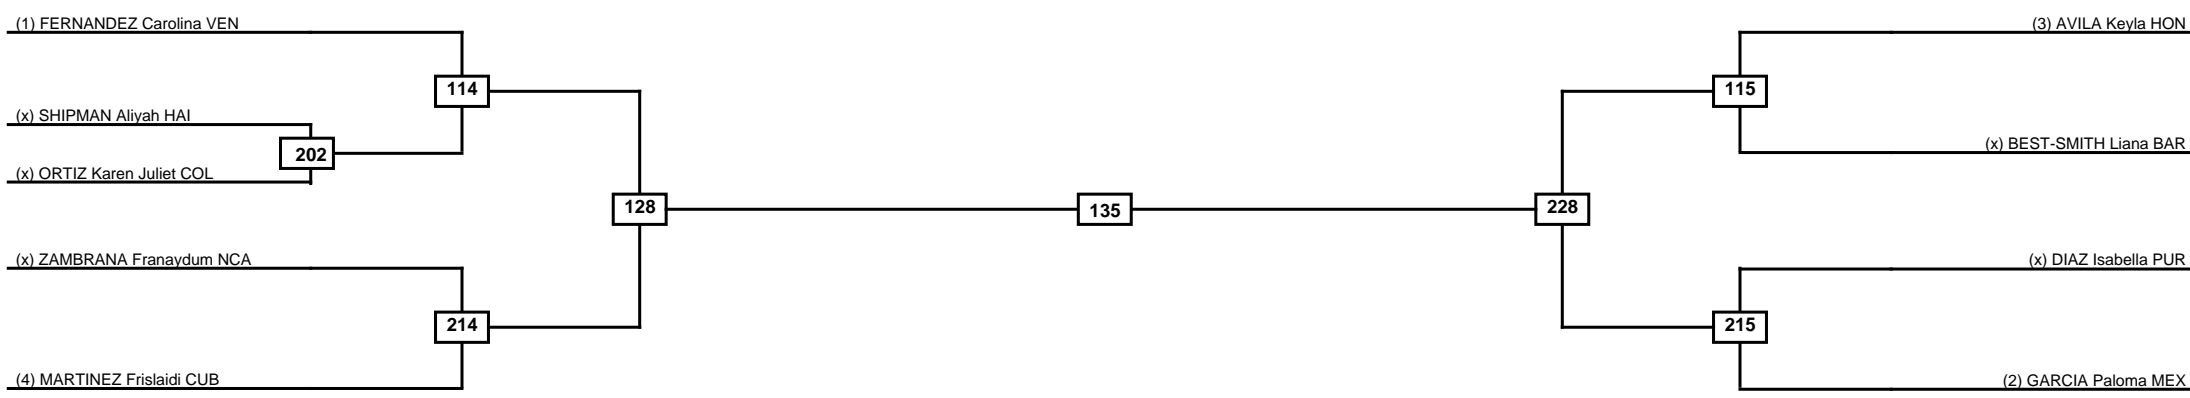

Round of 16	Quarterfinals	Semifinals	Final	Semifinals	Quarterfinals	Round of 16

Classification

LEGEND	RSC: Win by Referee stops contest	PTG: Win by Point gap	SUP: Win by Superiority	DSQ: Win by Disqualification	DQB: Win by Disqualification for Unsportsmanlike behavior	DWR: Win by double Withdrawal	R: Round
(x)Seed	PFT: Win by Final score	GDP: Win by Golden points	WDR: Win by Withdrawal	PUN: Win by Punitive declaration	DDB: Double disqualification for Unsportsmanlike behavior	DDQ: Double Disqualification