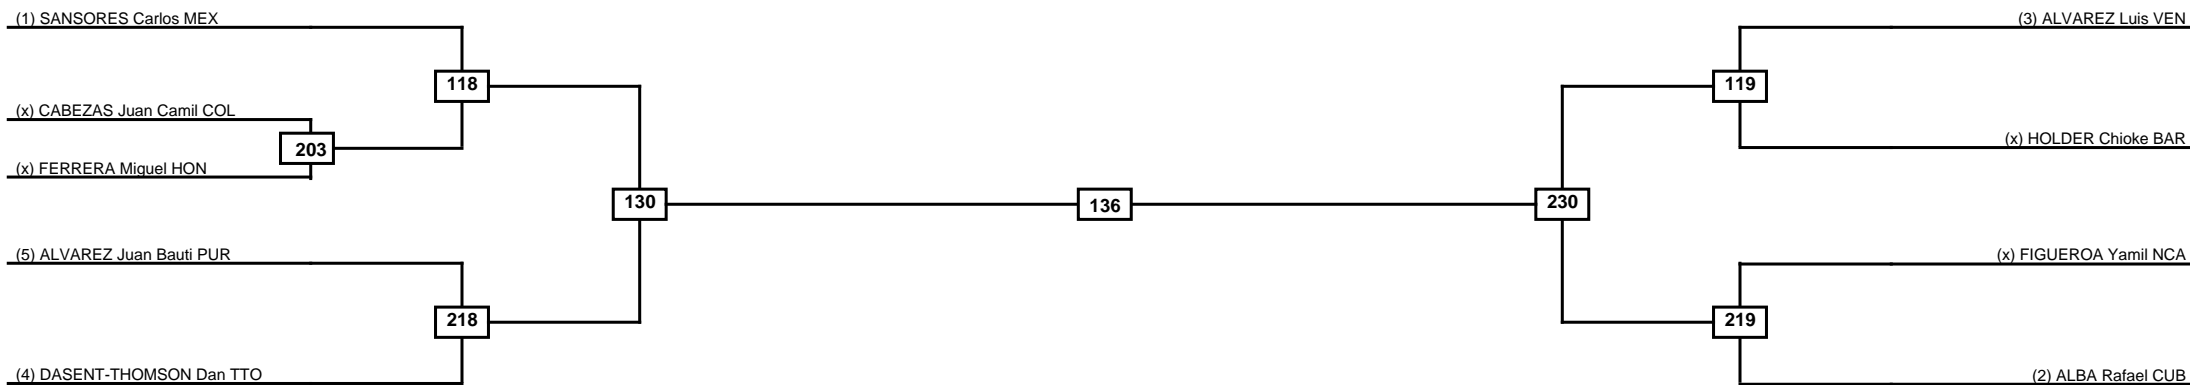

Round of 16	Quarterfinals	Semifinals	Final	Semifinals	Quarterfinals	Round of 16

Classification

LEGEND	RSC: Win by Referee stops contest	PTG: Win by Point gap	SUP: Win by Superiority	DSQ: Win by Disqualification	DQB: Win by Disqualification for Unsportsmanlike behavior	DWR: Win by double Withdrawal	R: Round
(x)Seed	PFT: Win by Final score	GDP: Win by Golden points	WDR: Win by Withdrawal	PUN: Win by Punitive declaration	DDB: Double disqualification for Unsportsmanlike behavior	DDQ: Double Disqualification