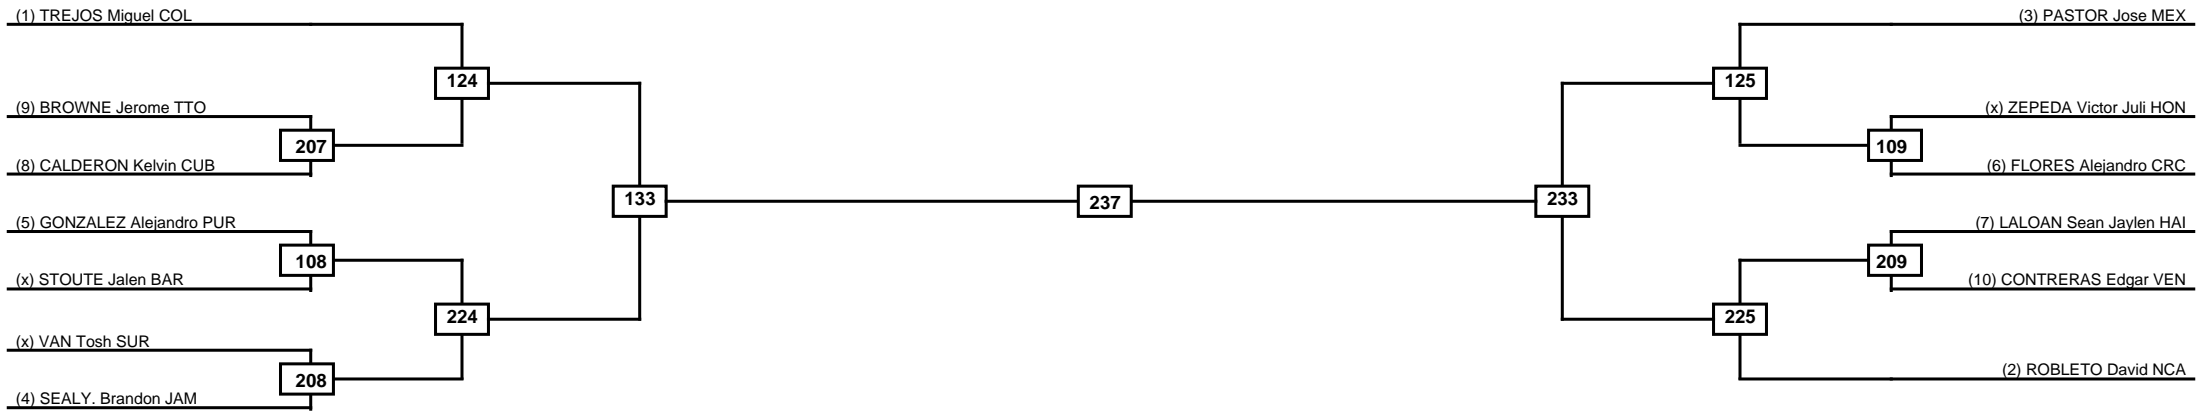

Round of 16	Quarterfinals	Semifinals	Final	Semifinals	Quarterfinals	Round of 16
-------------	---------------	------------	-------	------------	---------------	-------------

Classification

LEGEND	RSC: Win by Referee stops contest	PTG: Win by Point gap	SUP: Win by Superiority	DSQ: Win by Disqualification	DQB: Win by Disqualification for Unsportsmanlike behavior	DWR: Win by double Withdrawal	R: Round
(x)Seed	PFT: Win by Final score	GDP: Win by Golden points	WDR: Win by Withdrawal	PUN: Win by Punitive declaration	DDB: Double disqualification for Unsportsmanlike behavior	DDQ: Double Disqualification	