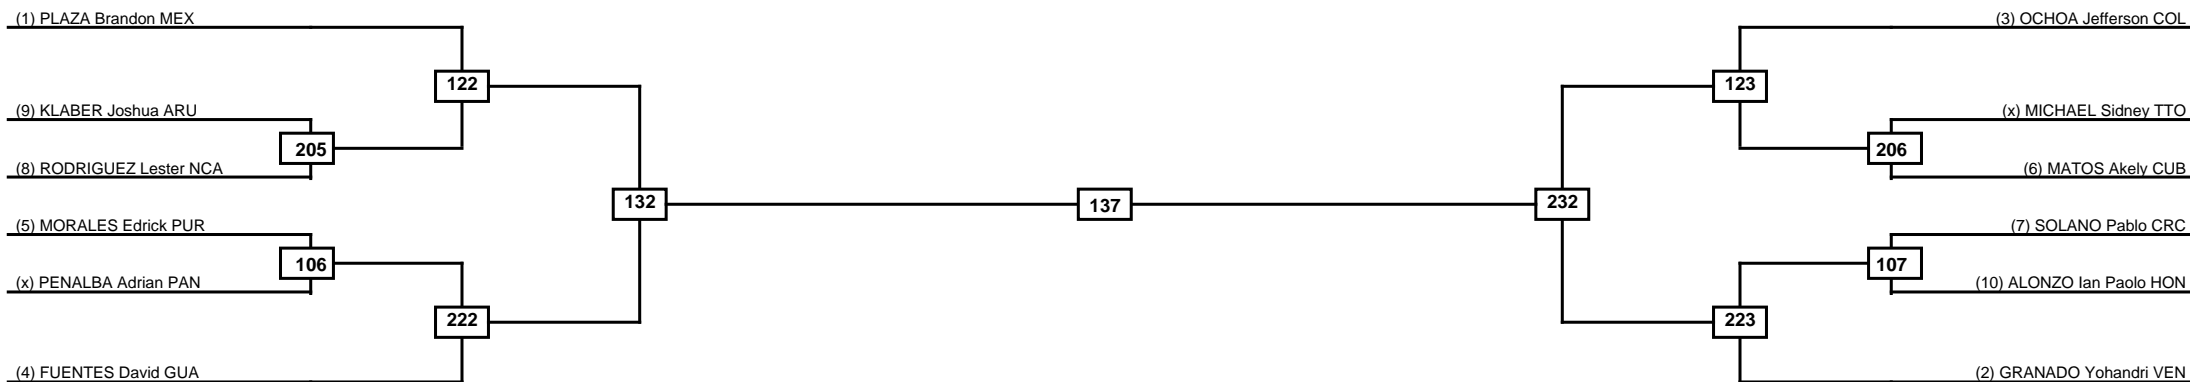

Round of 16	Quarterfinals	Semifinals	Final	Semifinals	Quarterfinals	Round of 16
-------------	---------------	------------	-------	------------	---------------	-------------

Classification

LEGEND	RSC: Win by Referee stops contest	PTG: Win by Point gap	SUP: Win by Superiority	DSQ: Win by Disqualification	DQB: Win by Disqualification for Unsportsmanlike behavior	DWR: Win by double Withdrawal	R: Round
(x)Seed	PFT: Win by Final score	GDP: Win by Golden points	WDR: Win by Withdrawal	PUN: Win by Punitive declaration	DDB: Double disqualification for Unsportsmanlike behavior	DDQ: Double Disqualification	