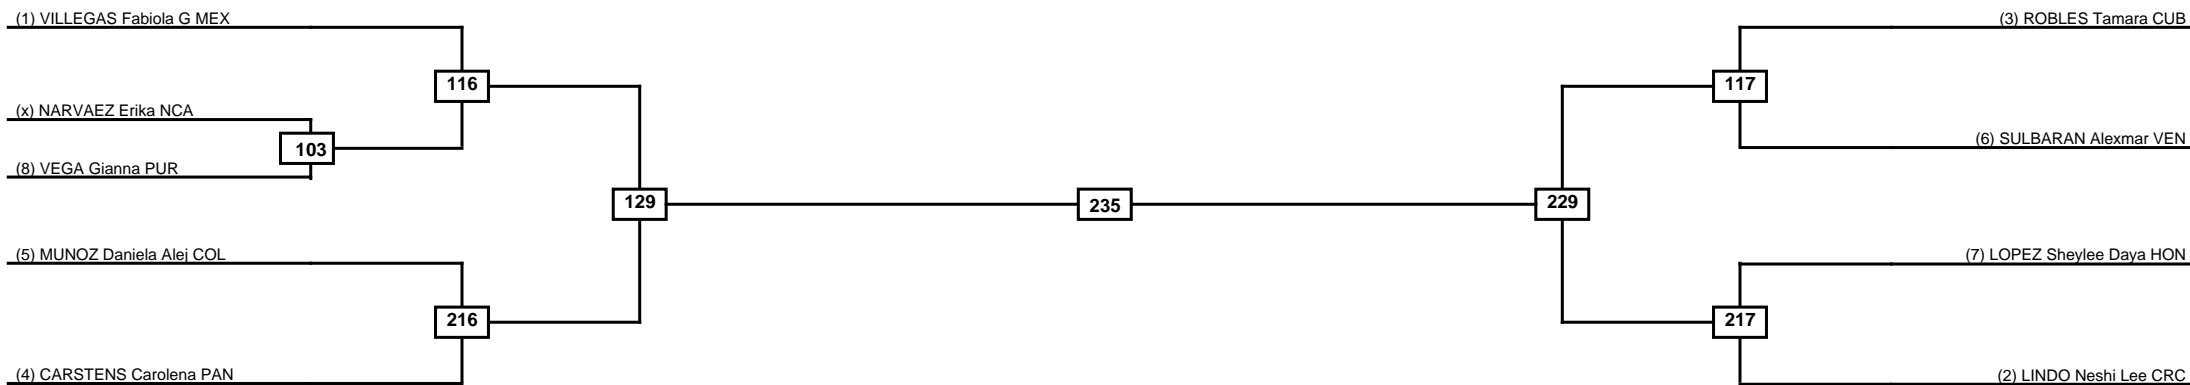

Round of 16	Quarterfinals	Semifinals	Final	Semifinals	Quarterfinals	Round of 16

Classification

LEGEND	RSC: Win by Referee stops contest	PTG: Win by Point gap	SUP: Win by Superiority	DSQ: Win by Disqualification	DQB: Win by Disqualification for Unsportsmanlike behavior	DWR: Win by double Withdrawal	R: Round
(x)Seed	PFT: Win by Final score	GDP: Win by Golden points	WDR: Win by Withdrawal	PUN: Win by Punitive declaration	DDB: Double disqualification for Unsportsmanlike behavior	DDQ: Double Disqualification