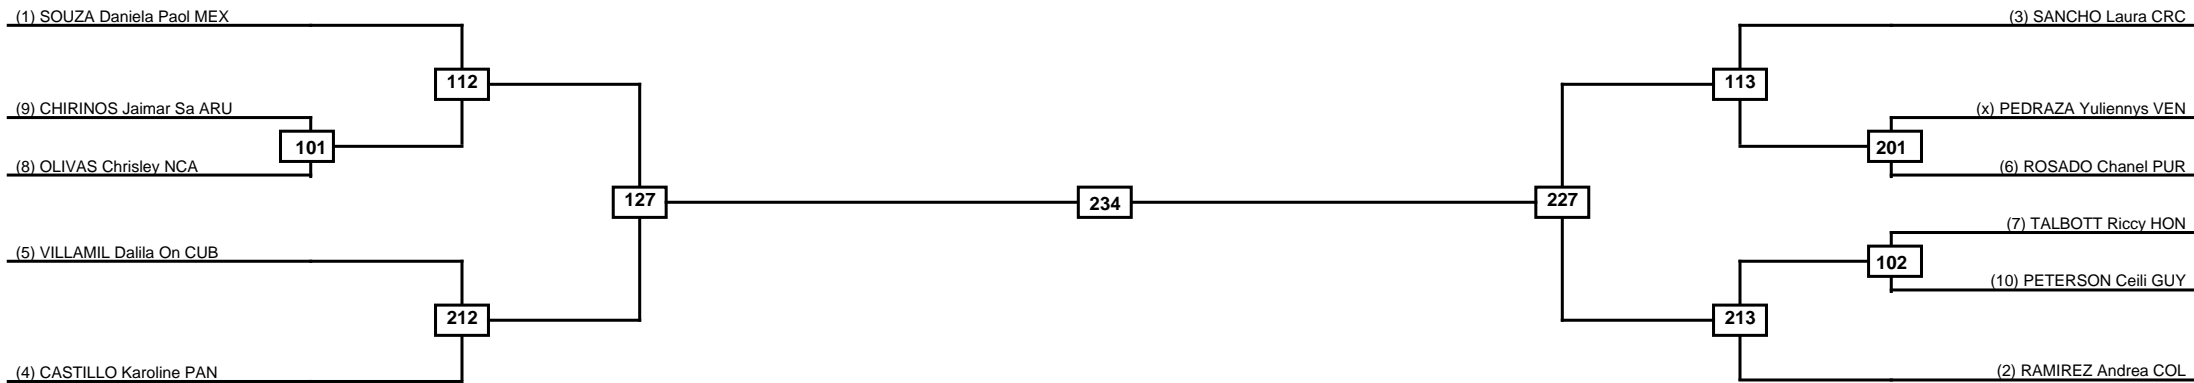

Round of 16	Quarterfinals	Semifinals	Final	Semifinals	Quarterfinals	Round of 16

Classification

LEGEND	RSC: Win by Referee stops contest	PTG: Win by Point gap	SUP: Win by Superiority	DSQ: Win by Disqualification	DQB: Win by Disqualification for Unsportsmanlike behavior	DWR: Win by double Withdrawal	R: Round
(x)Seed	PFT: Win by Final score	GDP: Win by Golden points	WDR: Win by Withdrawal	PUN: Win by Punitive declaration	DDB: Double disqualification for Unsportsmanlike behavior	DDQ: Double Disqualification