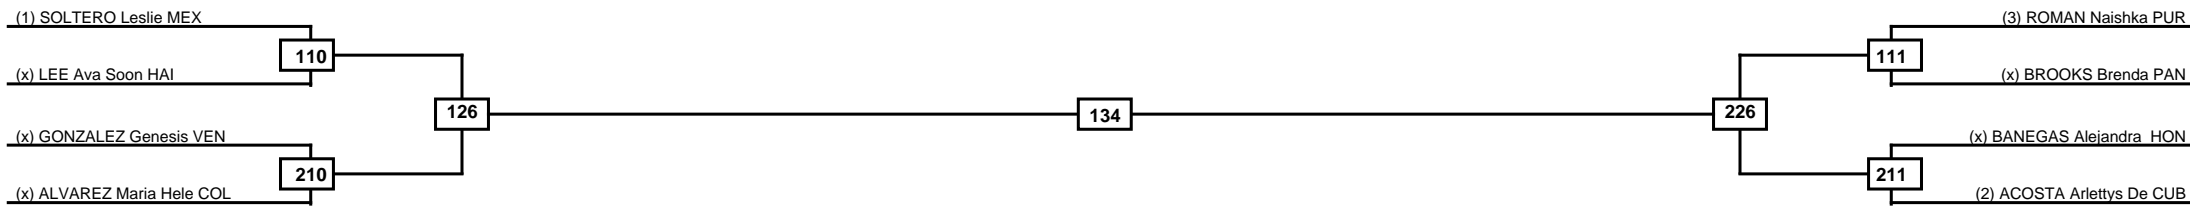

Quarterfinals	Semifinals	Final	Semifinals	Quarterfinals

Classification

LEGEND	RSC: Win by Referee stops contest	PTG: Win by Point gap	SUP: Win by Superiority	DSQ: Win by Disqualification	DQB: Win by Disqualification for Unsportsmanlike behavior	DWR: Win by double Withdrawal	R: Round
(x)Seed	PFT: Win by Final score	GDP: Win by Golden points	WDR: Win by Withdrawal	PUN: Win by Punitive declaration	DDB: Double disqualification for Unsportsmanlike behavior	DDQ: Double Disqualification