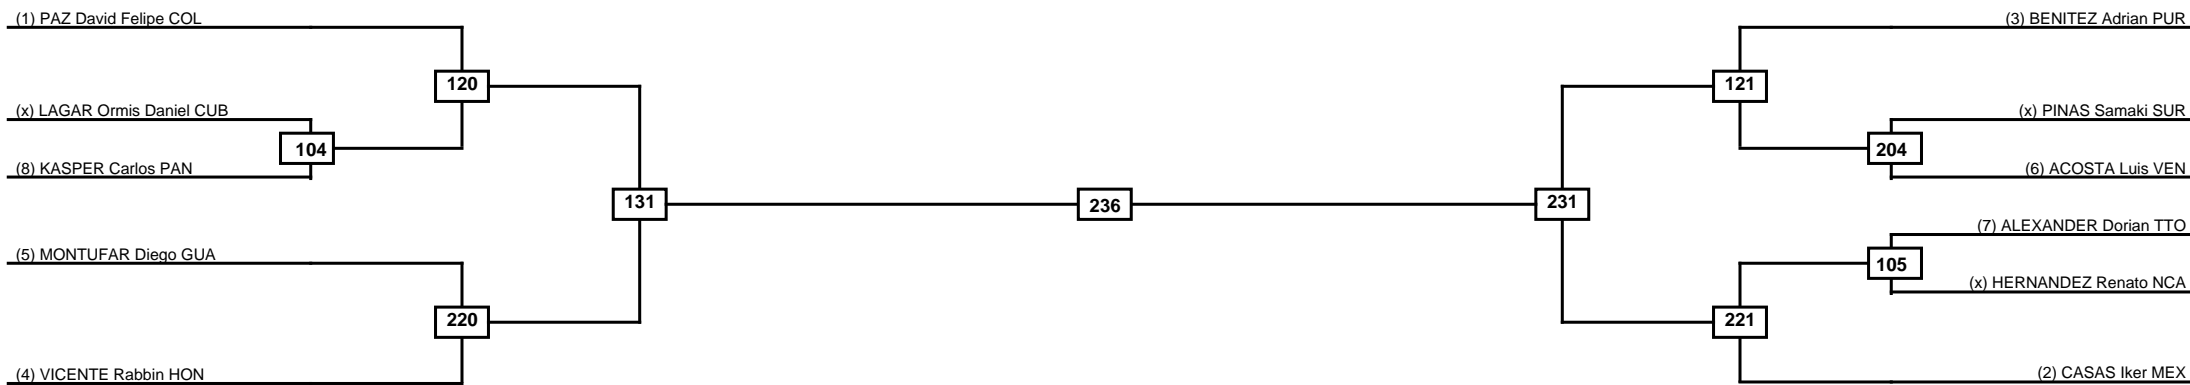

Round of 16	Quarterfinals	Semifinals	Final	Semifinals	Quarterfinals	Round of 16
-------------	---------------	------------	-------	------------	---------------	-------------

Classification

LEGEND	RSC: Win by Referee stops contest	PTG: Win by Point gap	SUP: Win by Superiority	DSQ: Win by Disqualification	DQB: Win by Disqualification for Unsportsmanlike behavior	DWR: Win by double Withdrawal	R: Round
(x)Seed	PFT: Win by Final score	GDP: Win by Golden points	WDR: Win by Withdrawal	PUN: Win by Punitive declaration	DDB: Double disqualification for Unsportsmanlike behavior	DDQ: Double Disqualification	