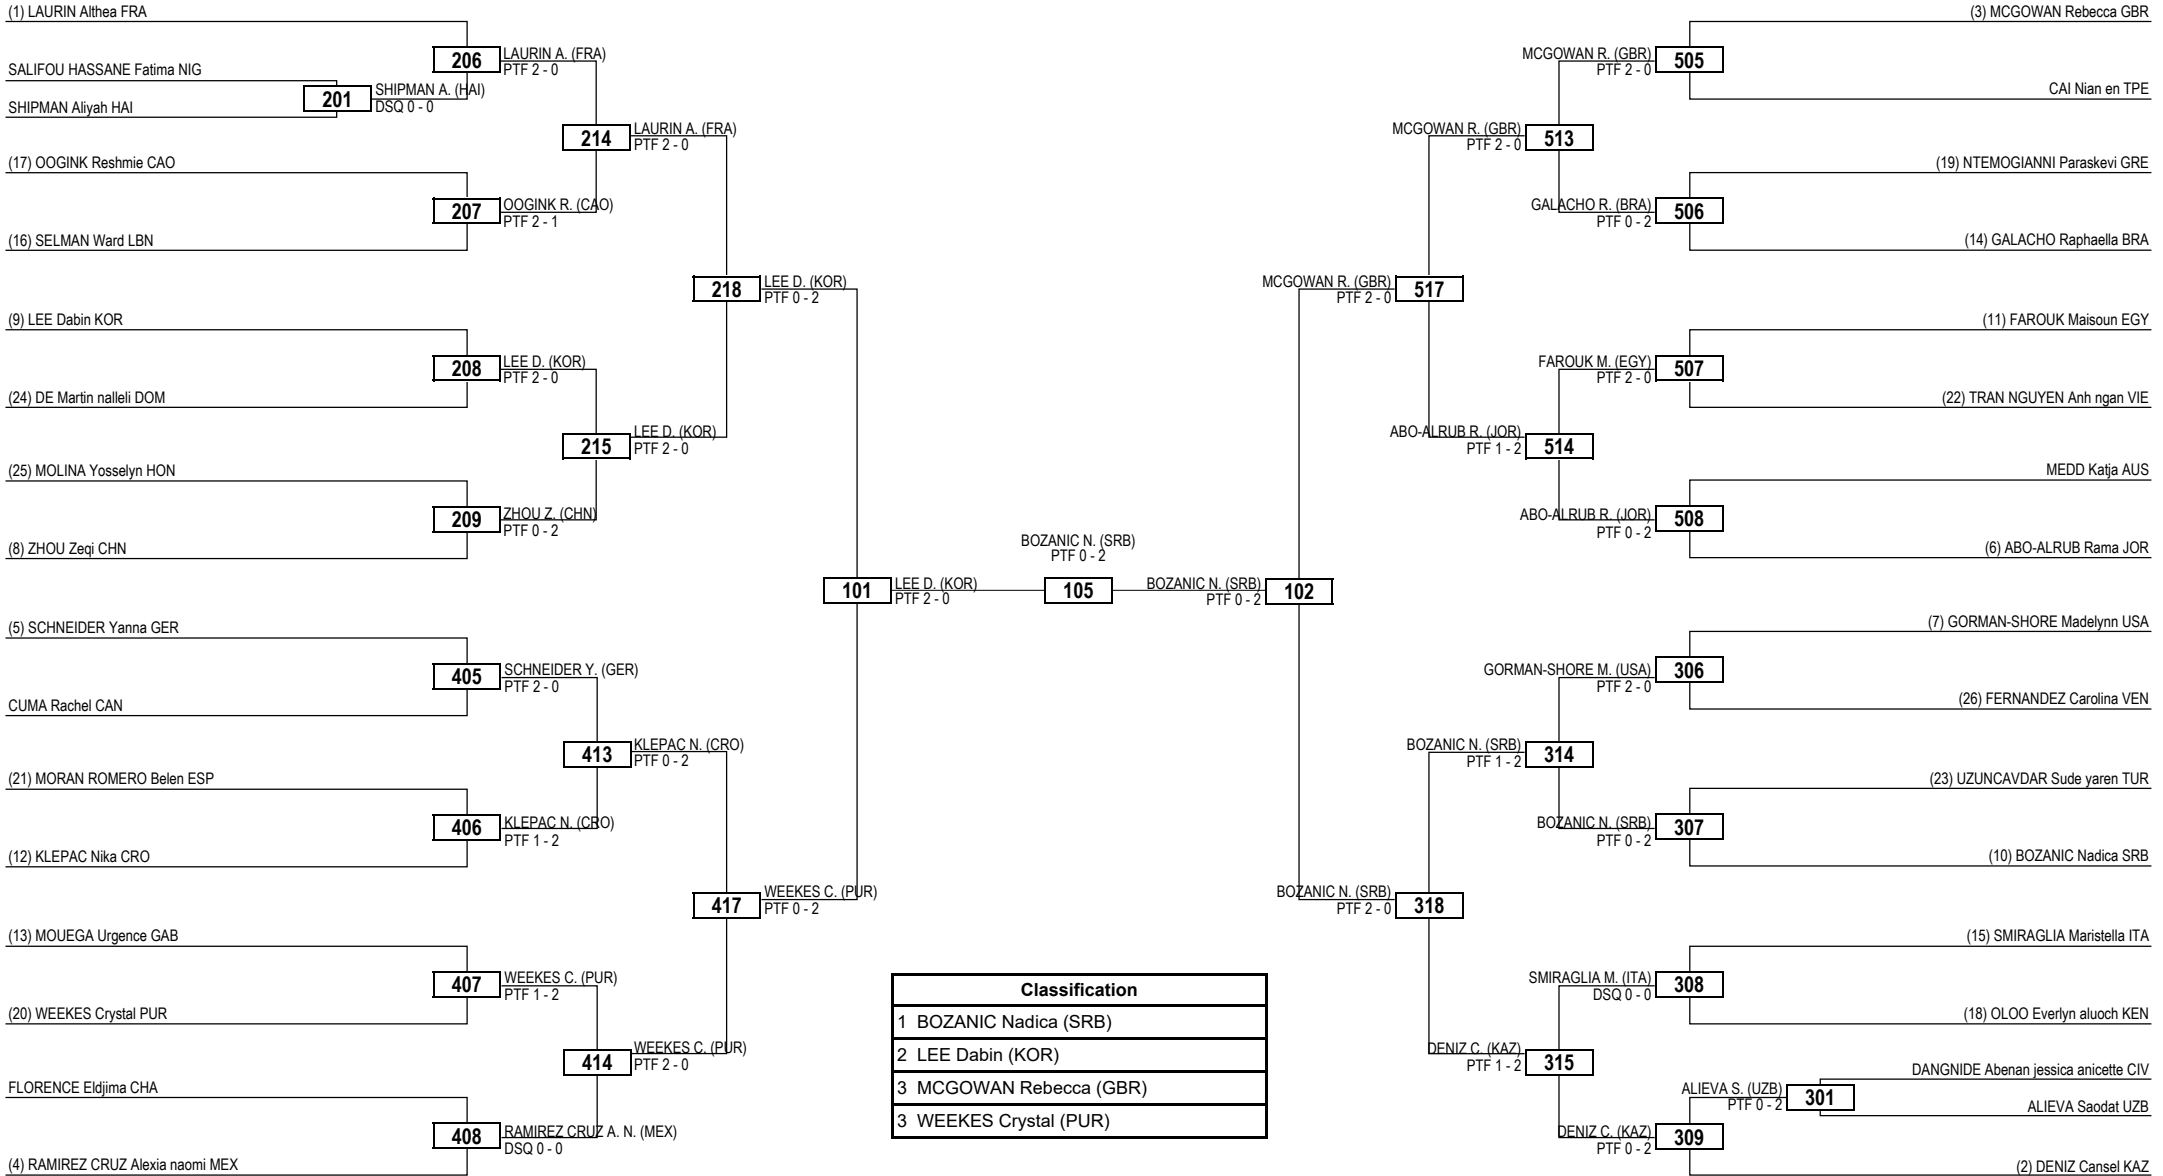

Round of 64    Round of 32    Round of 16    Quarterfinals    Semifinals    Final    Semifinals    Quarterfinals    Round of 16    Round of 32    Round of 64

**LEGEND** RSC: Win by Referee Stop the Contest    WDR: Win by Withdrawal    DQB: Win by Disqualification for unsportsmanlike behavior  
 (x) Seed    PTF: Win by Final Score    DSQ: Win by Disqualification    R: Round