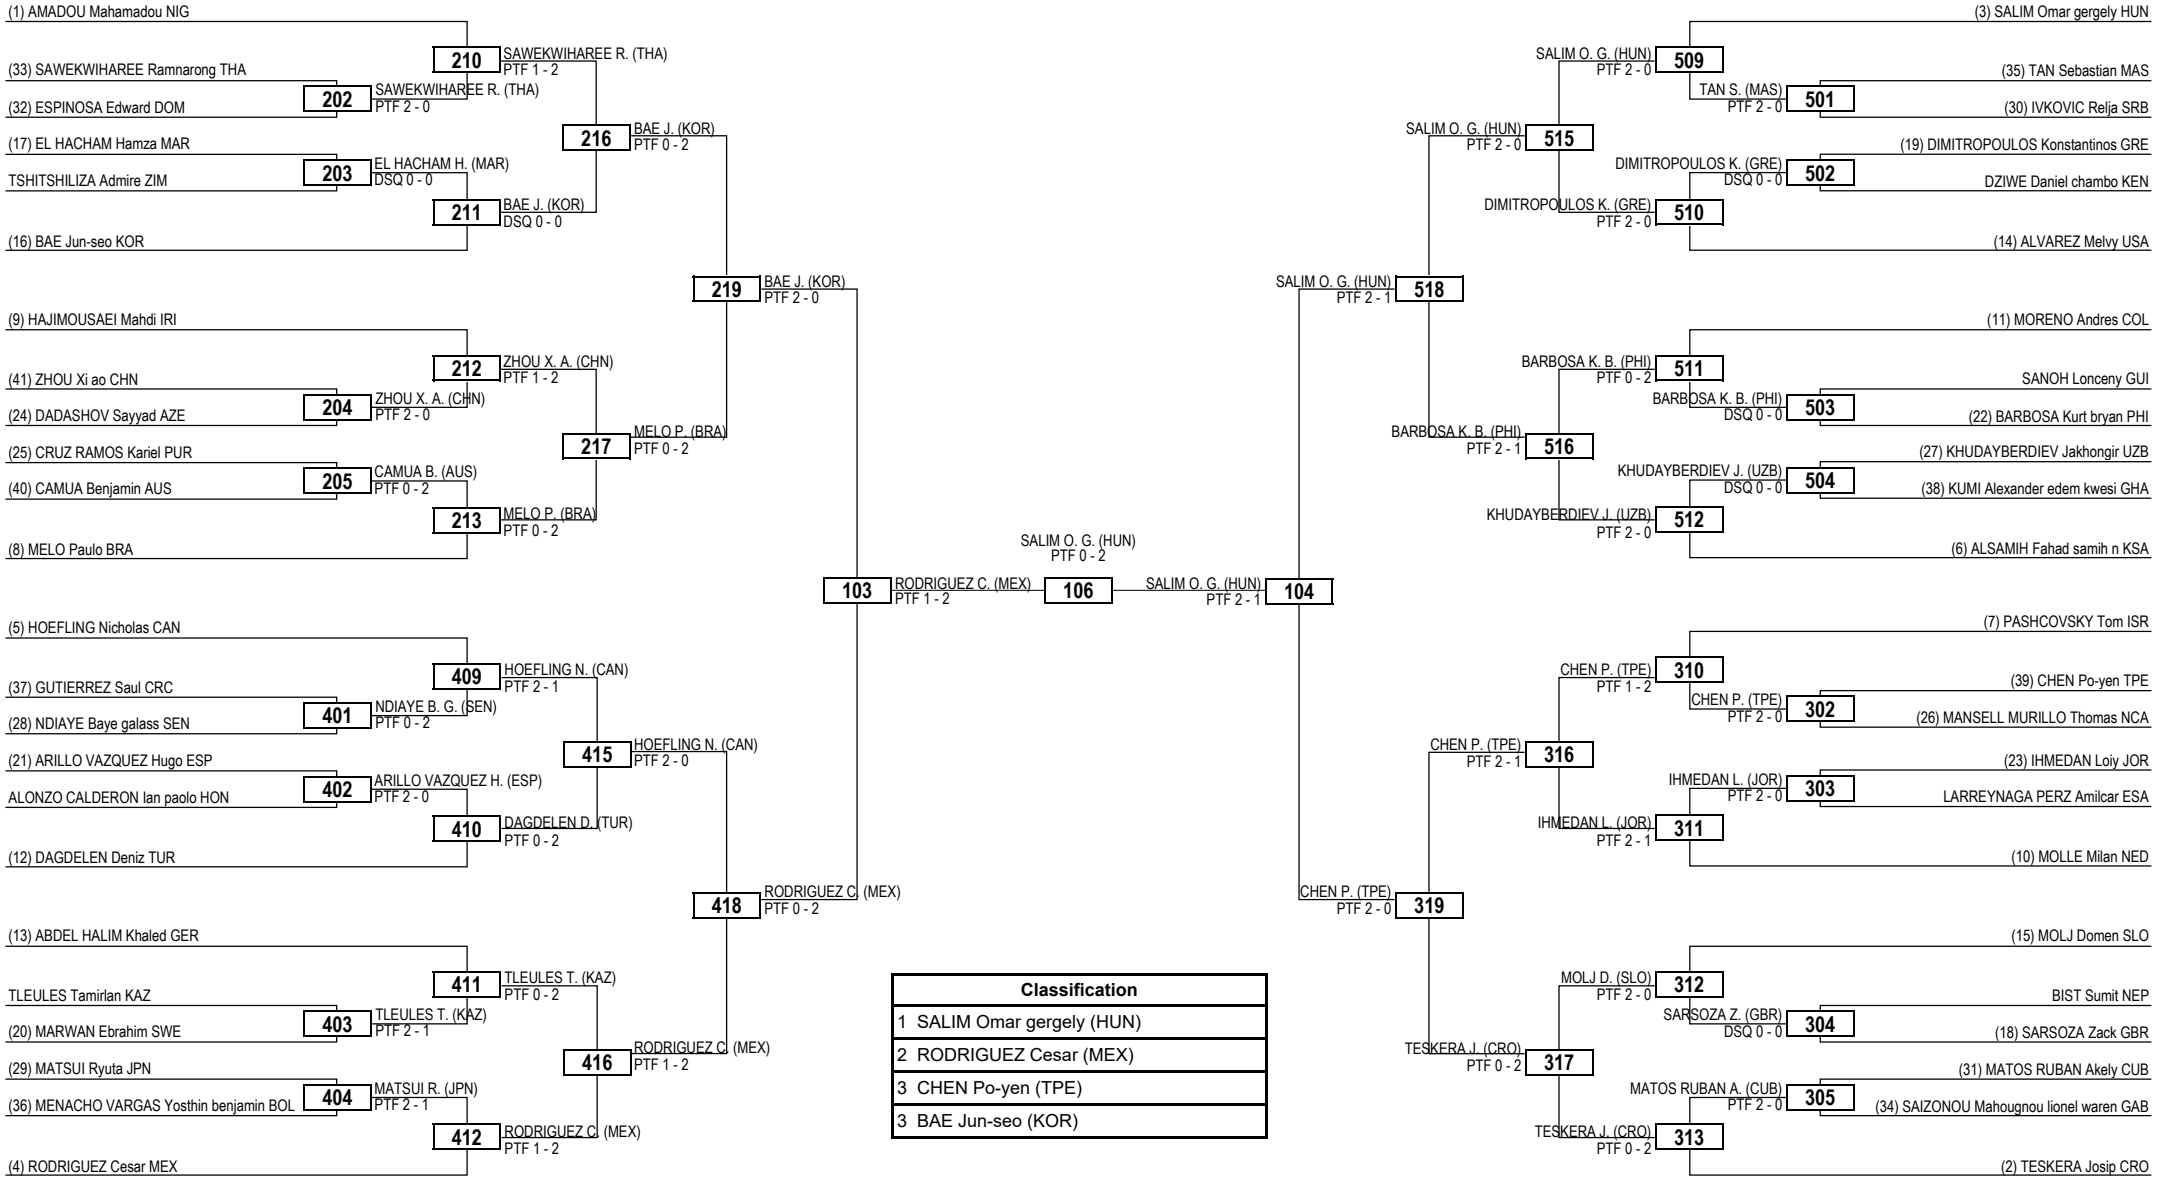

Round of 64    Round of 32    Round of 16    Quarterfinals    Semifinals    Final    Semifinals    Quarterfinals    Round of 16    Round of 32    Round of 64

**LEGEND** RSC: Win by Referee Stop the Contest    WDR: Win by Withdrawal    DQB: Win by Disqualification for unsportsmanlike behavior  
 (x) Seed    PTF: Win by Final Score    DSQ: Win by Disqualification    R: Round