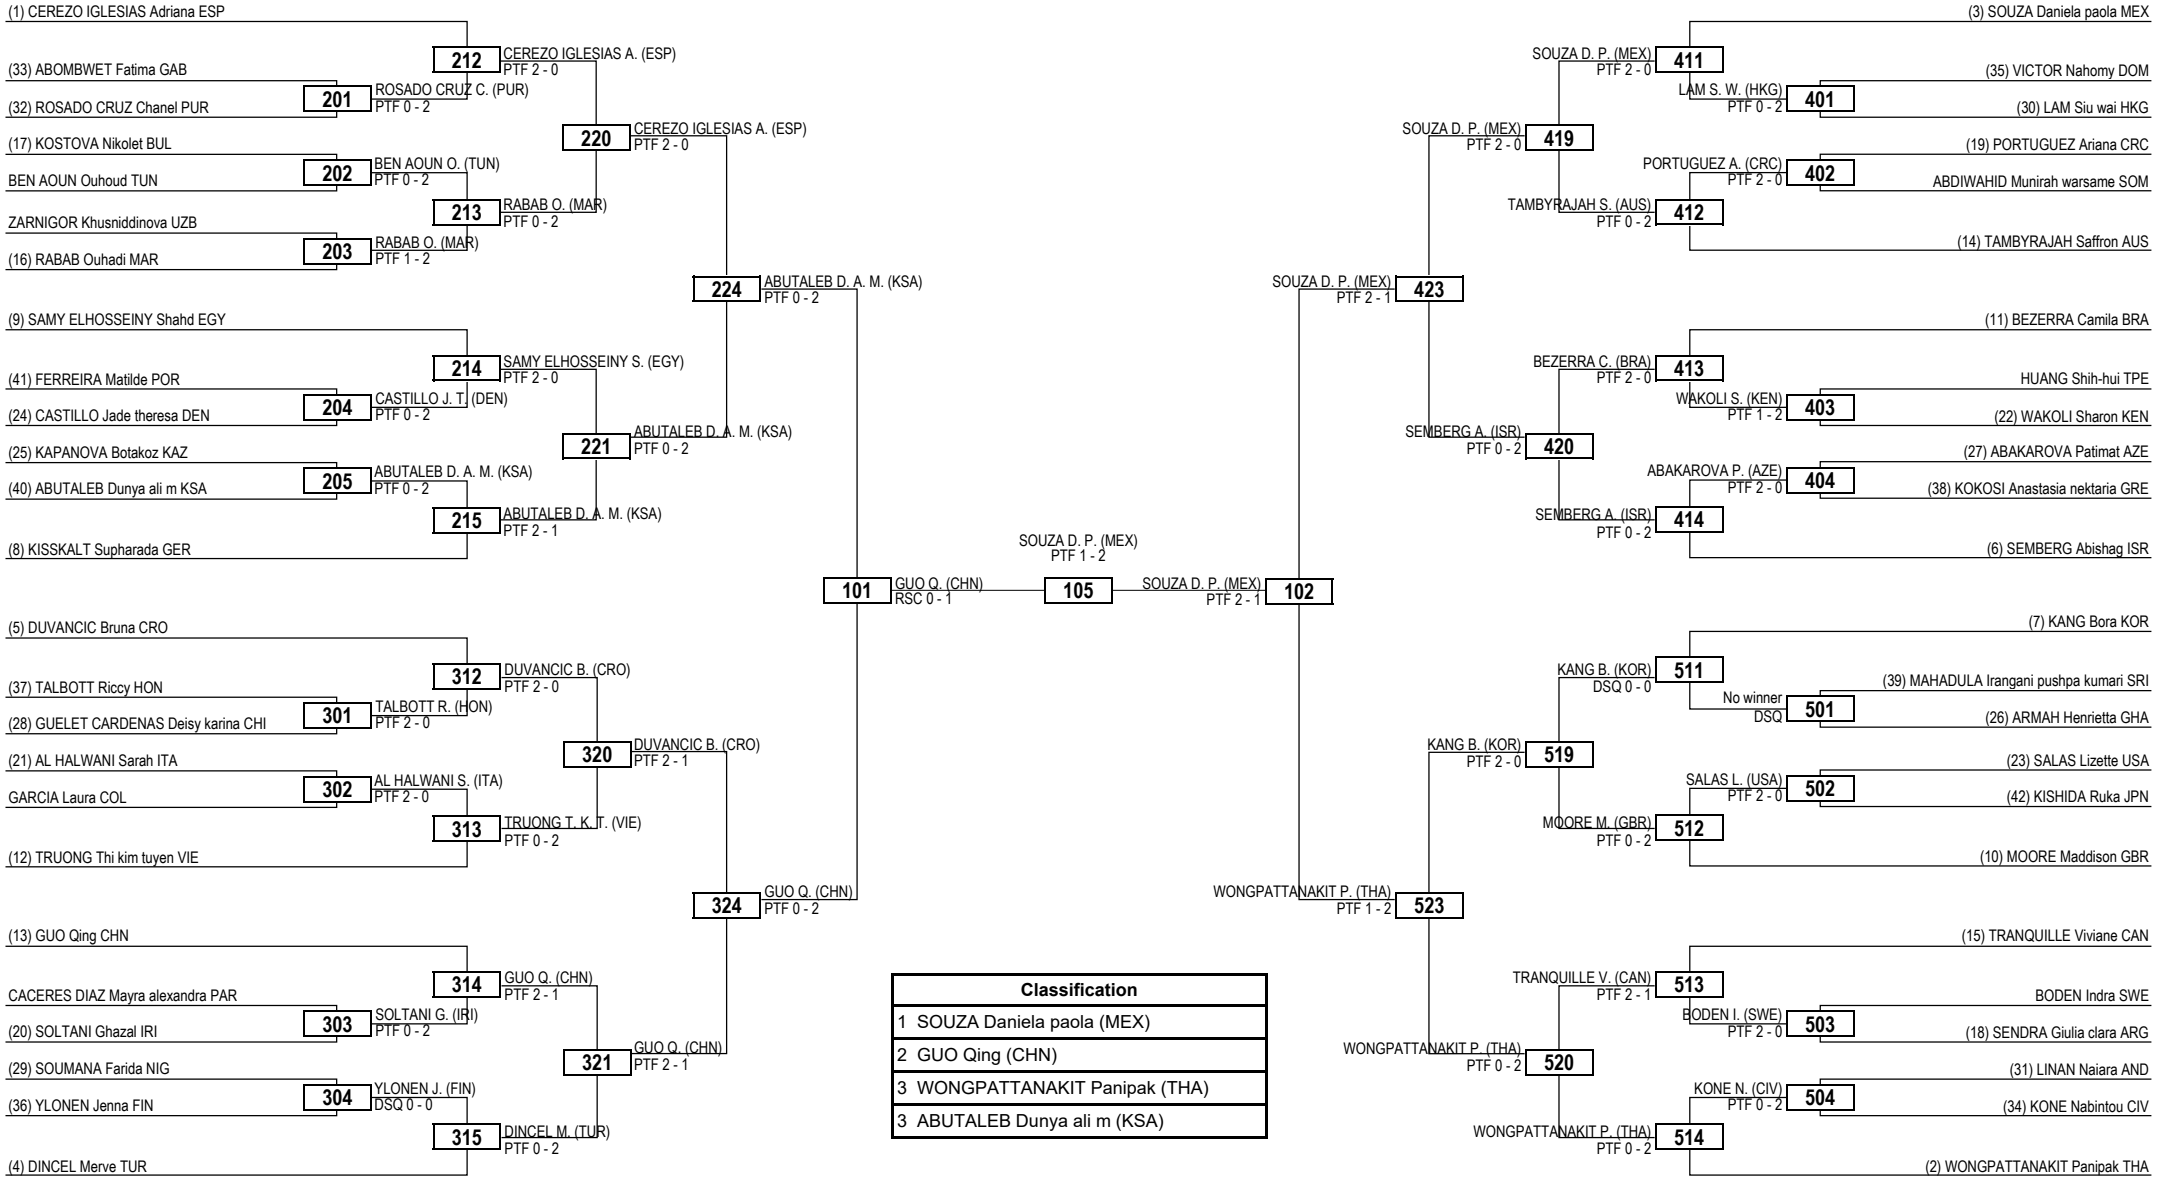

Round of 64 Round of 32 Round of 16 Quarterfinals Semifinals Final Semifinals Quarterfinals Round of 16 Round of 32 Round of 64

LEGEND RSC: Win by Referee Stop the Contest WDR: Win by Withdrawal DQB: Win by Disqualification for unsportsmanlike behavior
 (x) Seed PTF: Win by Final Score DSQ: Win by Disqualification R: Round