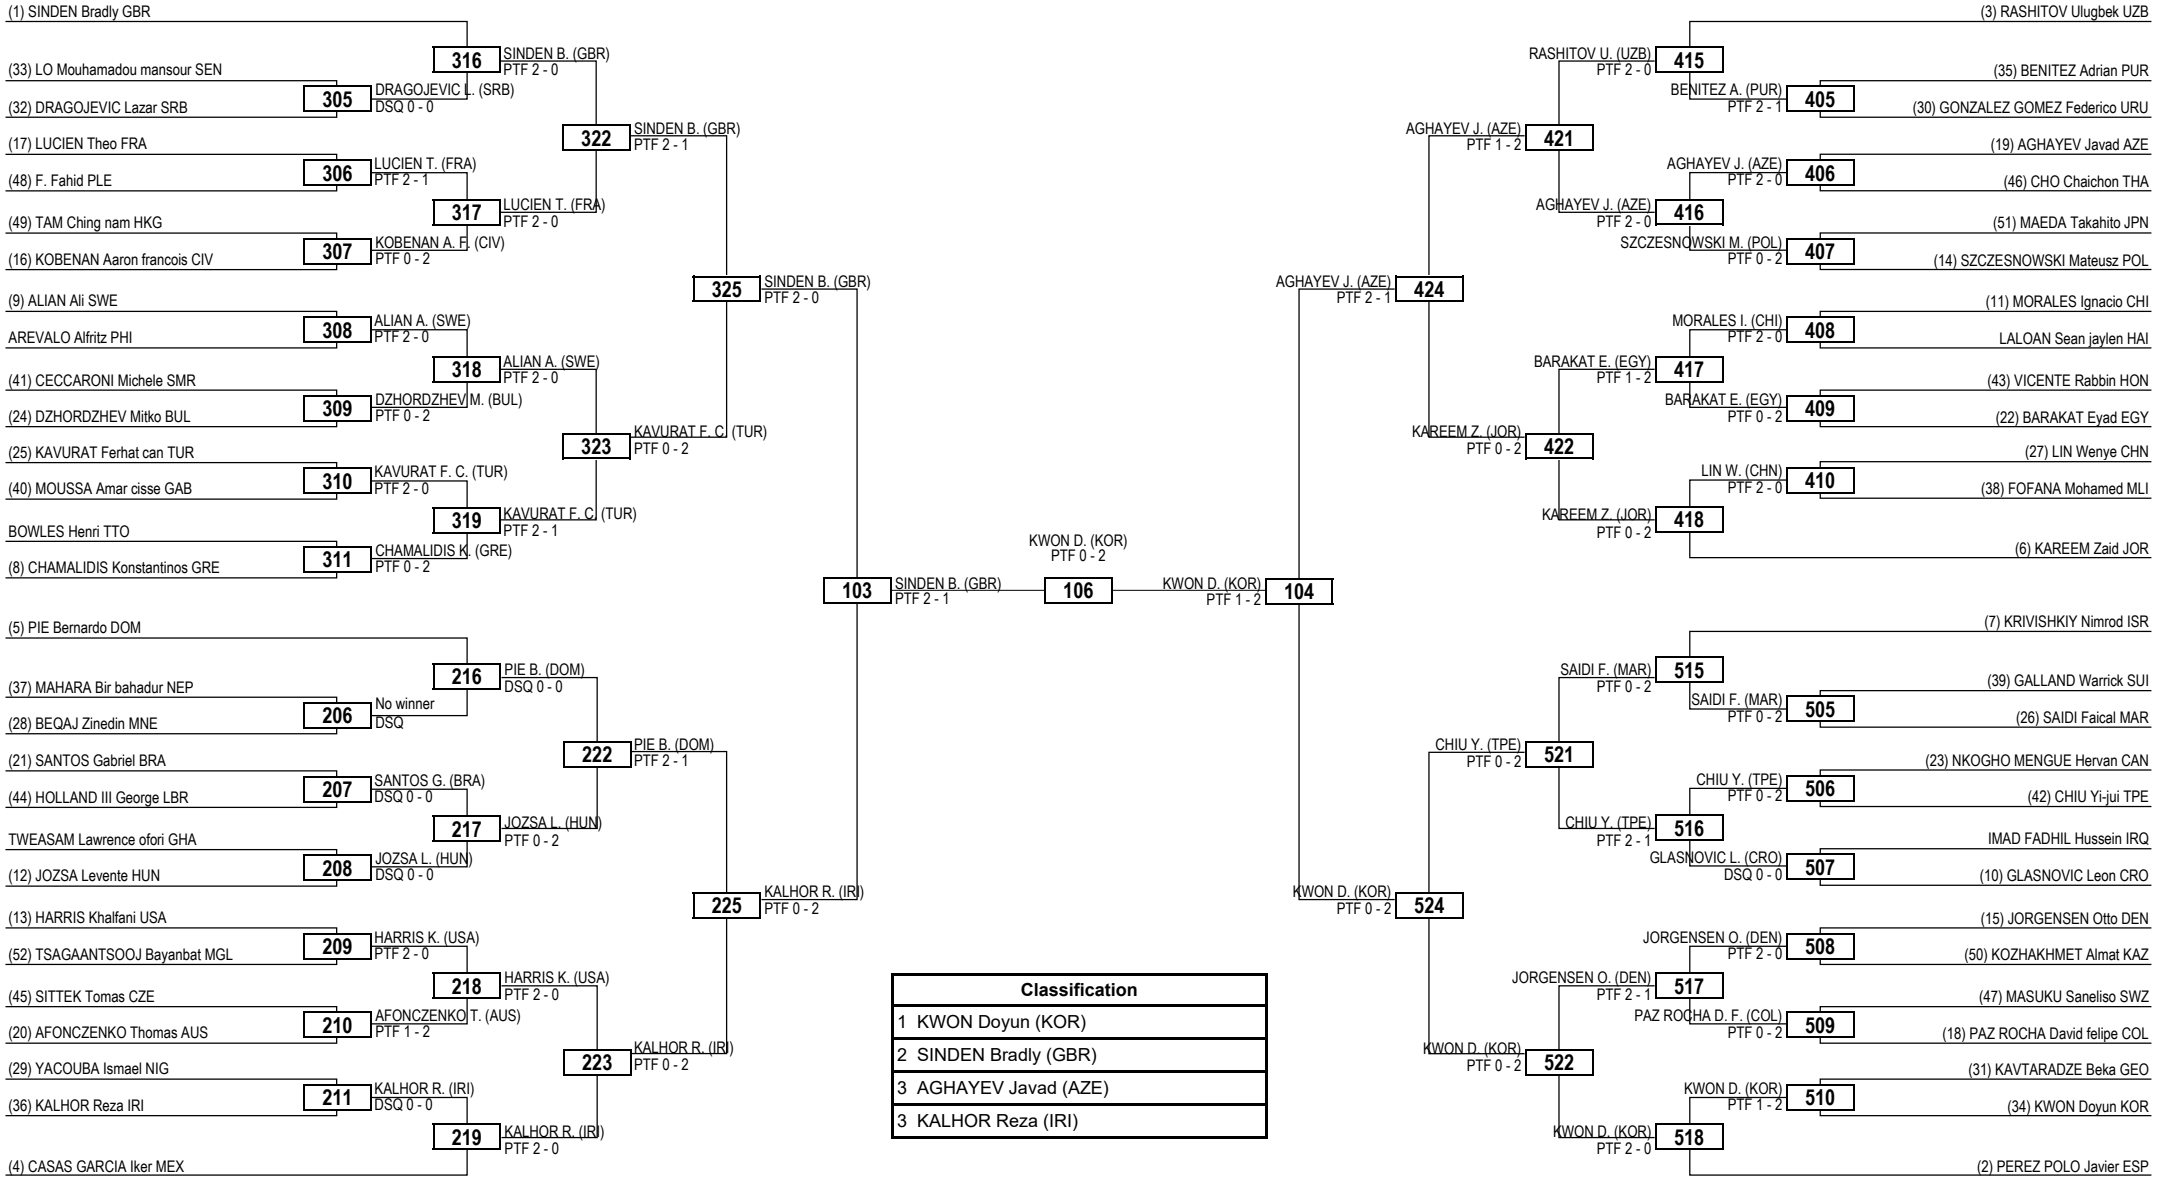

Round of 64 Round of 32 Round of 16 Quarterfinals Semifinals Final Semifinals Quarterfinals Round of 16 Round of 32 Round of 64

LEGEND RSC: Win by Referee Stop the Contest WDR: Win by Withdrawal DQB: Win by Disqualification for unsportsmanlike behavior
 (x) Seed PTF: Win by Final Score DSQ: Win by Disqualification R: Round