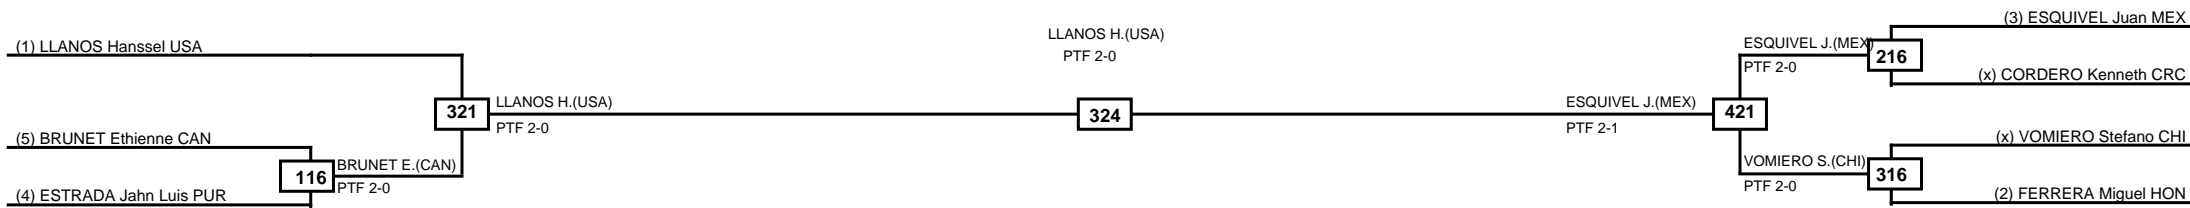

Quarterfinals	Semifinals	Final	Semifinals	Quarterfinals

Classification
1 LLANOS Hanssel USA
2 ESQUIVEL Juan MEX
3 VOMIERO Stefano CHI
3 BRUNET Ethienne CAN

LEGEND	RSC: Win by Referee stops contest	PTG: Win by Point gap	SUP: Win by Superiority	DSQ: Win by Disqualification	DQB: Win by Disqualification for Unsportsmanlike behavior	DWR: Win by double Withdrawal	R: Round
(x)Seed	PFT: Win by Final score	GDP: Win by Golden points	WDR: Win by Withdrawal	PUN: Win by Punitive declaration	DDB: Double disqualification for Unsportsmanlike behavior	DDQ: Double Disqualification