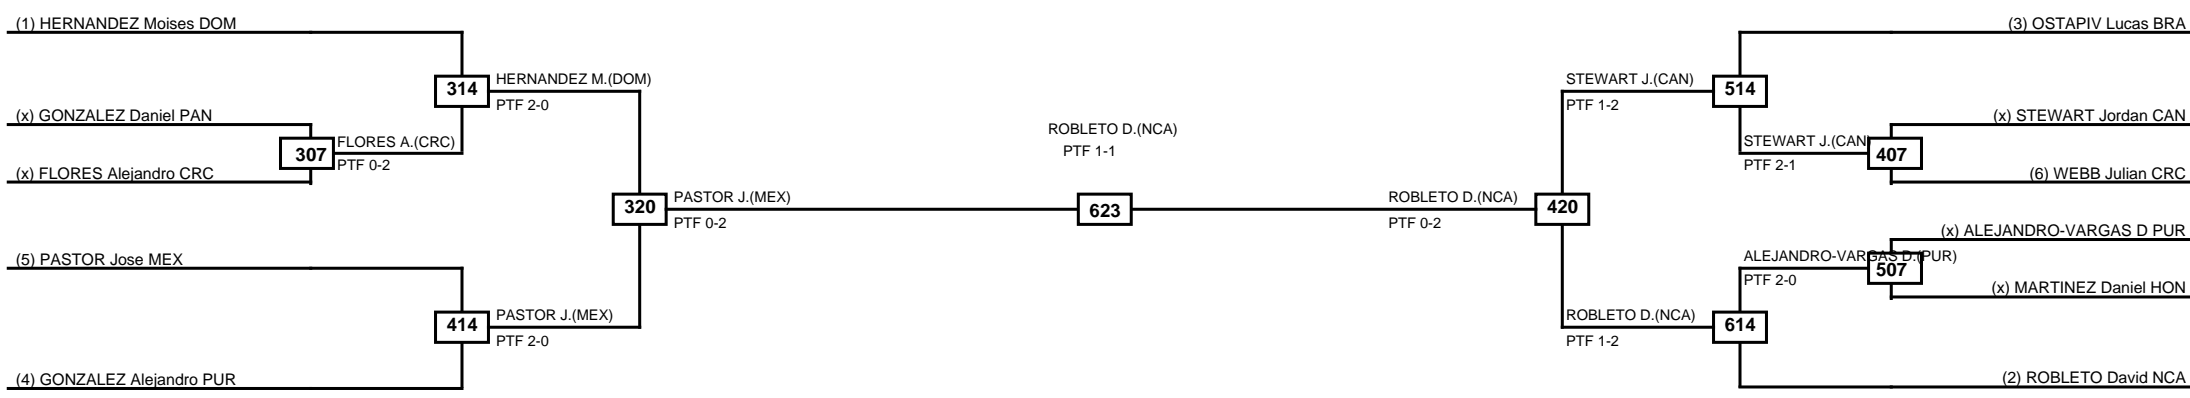

Round of 16	Quarterfinals	Semifinals	Final	Semifinals	Quarterfinals	Round of 16

Classification
1 ROBLETO David NCA
2 PASTOR Jose MEX
3 HERNANDEZ Moises DOM
3 STEWART Jordan CAN

LEGEND	RSC: Win by Referee stops contest	PTG: Win by Point gap	SUP: Win by Superiority	DSQ: Win by Disqualification	DQB: Win by Disqualification for Unsportsmanlike behavior	DWR: Win by double Withdrawal	R: Round
	(x)Seed	PFT: Win by Final score	GDP: Win by Golden points	WDR: Win by Withdrawal	PUN: Win by Punitive declaration	DDB: Double disqualification for Unsportsmanlike behavior	DDQ: Double Disqualification