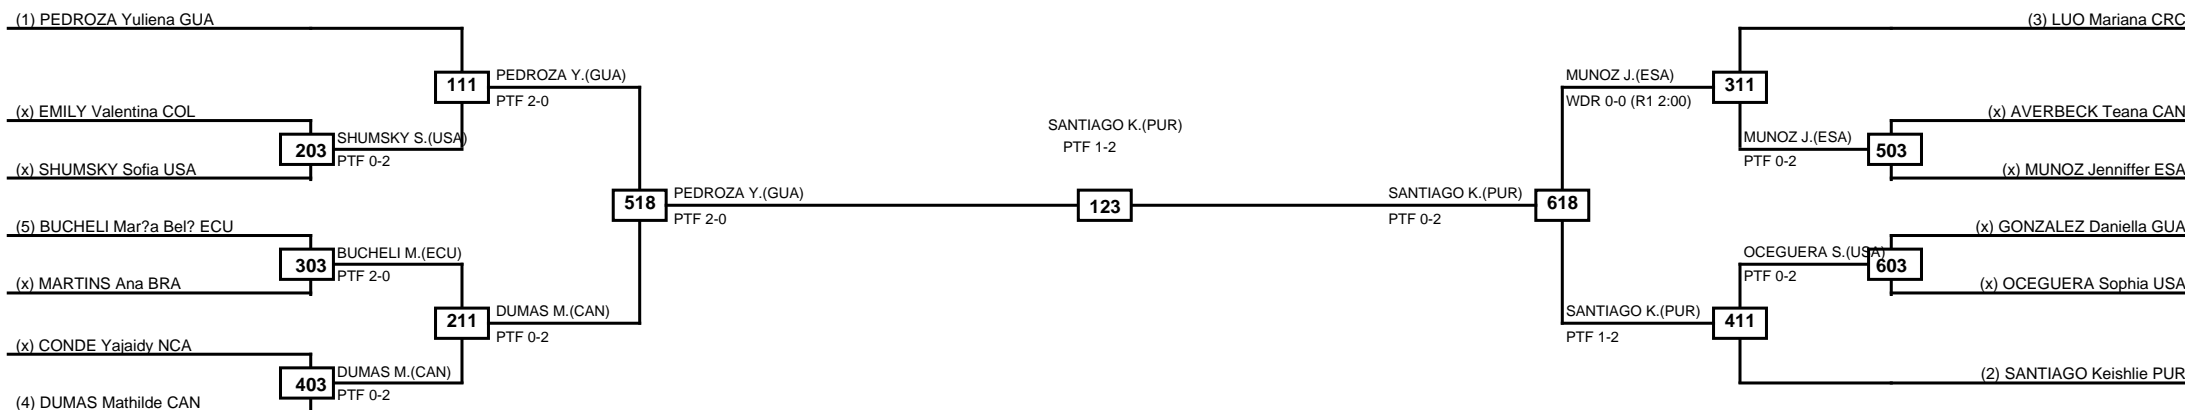

Round of 16   Quarterfinals   Semifinals   Final   Semifinals   Quarterfinals   Round of 16

Classification
1 SANTIAGO Keishlie PUR
2 PEDROZA Yuliena GUA
3 DUMAS Mathilde CAN
3 MUNOZ Jenniffer ESA

LEGEND RSC: Win by Referee stops contest   PTG: Win by Point gap   SUP: Win by Superiority   DSQ: Win by Disqualification   DQB: Win by Disqualification for Unsportsmanlike behavior   DWR: Win by double Withdrawal   R: Round
(x)Seed   PFT: Win by Final score   GDP: Win by Golden points   WDR: Win by Withdrawal   PUN: Win by Punitive declaration   DDB: Double disqualification for Unsportsmanlike behavior   DDQ: Double Disqualification