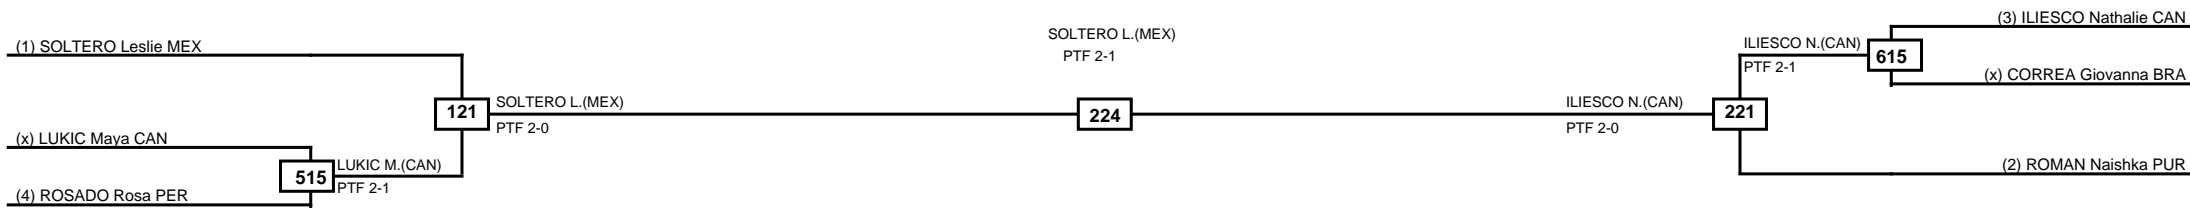

Quarterfinals	Semifinals	Final	Semifinals	Quarterfinals

Classification
1 SOLTERO Leslie MEX
2 ILIESCO Nathalie CAN
3 ROMAN Naishka PUR
3 LUKIC Maya CAN

LEGEND	RSC: Win by Referee stops contest	PTG: Win by Point gap	SUP: Win by Superiority	DSQ: Win by Disqualification	DQB: Win by Disqualification for Unsportsmanlike behavior	DWR: Win by double Withdrawal	R: Round
	(x)Seed	PFT: Win by Final score	GDP: Win by Golden points	WDR: Win by Withdrawal	PUN: Win by Punitive declaration	DDB: Double disqualification for Unsportsmanlike behavior	DDQ: Double Disqualification