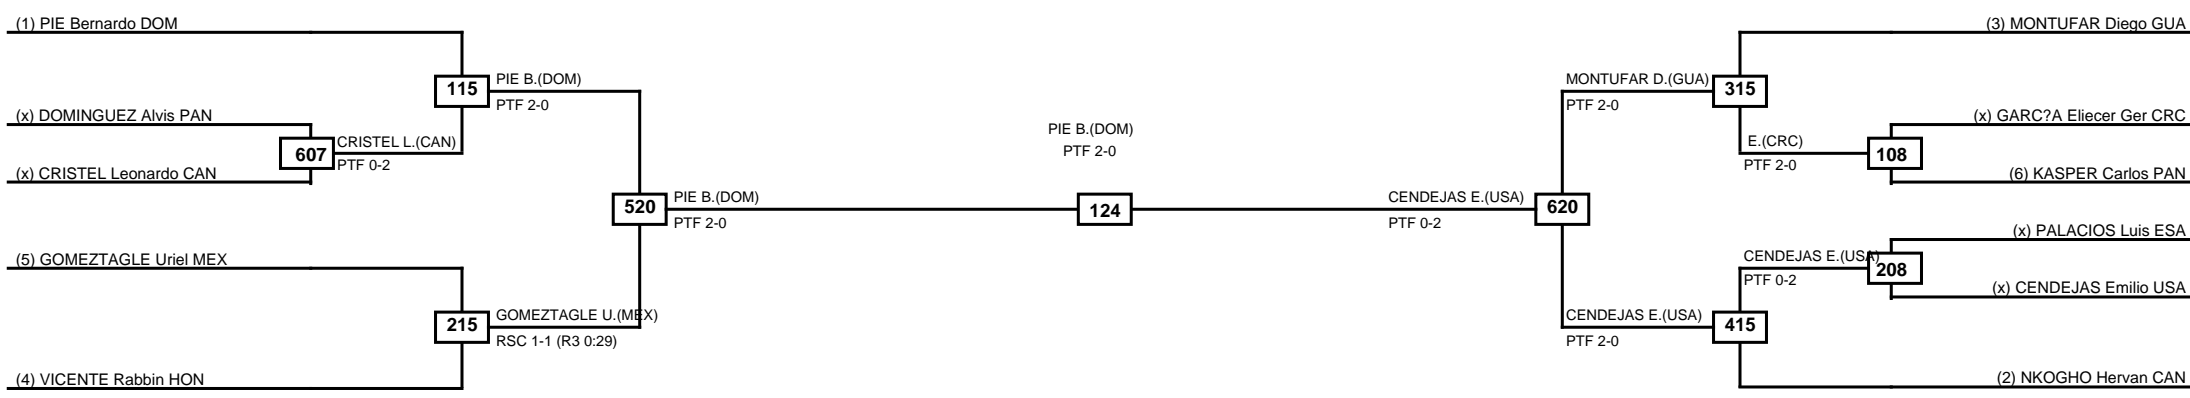

Round of 16	Quarterfinals	Semifinals	Final	Semifinals	Quarterfinals	Round of 16

Classification
1 PIE Bernardo DOM
2 CENDEJAS Emilio USA
3 GOMEZTAGLE Uriel MEX
3 MONTUFAR Diego GUA

LEGEND RSC: Win by Referee stops contest   PTG: Win by Point gap   SUP: Win by Superiority   DSQ: Win by Disqualification   DQB: Win by Disqualification for Unsportsmanlike behavior   DWR: Win by double Withdrawal   R: Round
(x)Seed   PFT: Win by Final score   GDP: Win by Golden points   WDR: Win by Withdrawal   PUN: Win by Punitive declaration   DDB: Double disqualification for Unsportsmanlike behavior   DDQ: Double Disqualification