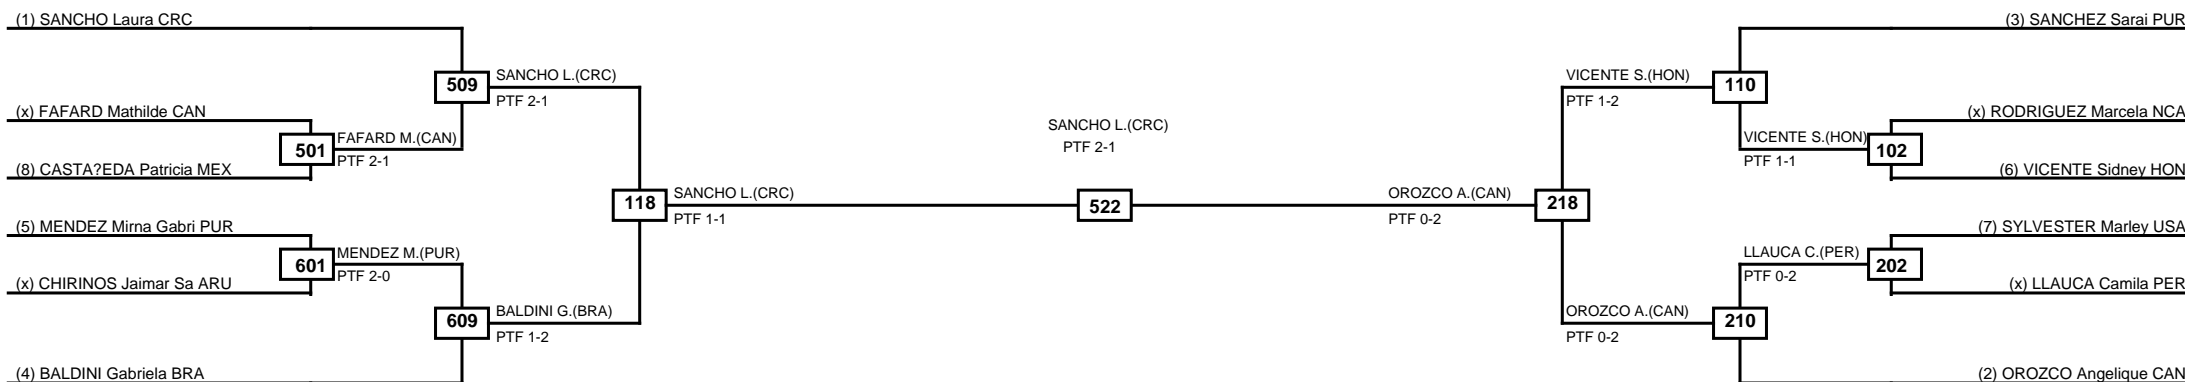

Round of 16   Quarterfinals   Semifinals   Final   Semifinals   Quarterfinals   Round of 16

Classification
1 SANCHO Laura CRC
2 OROZCO Angelique CAN
3 VICENTE Sidney HON
3 BALDINI Gabriela BRA

LEGEND RSC: Win by Referee stops contest   PTG: Win by Point gap   SUP: Win by Superiority   DSQ: Win by Disqualification   DQB: Win by Disqualification for Unsportsmanlike behavior   DWR: Win by double Withdrawal   R: Round
(x)Seed   PFT: Win by Final score   GDP: Win by Golden points   WDR: Win by Withdrawal   PUN: Win by Punitive declaration   DDB: Double disqualification for Unsportsmanlike behavior   DDQ: Double Disqualification