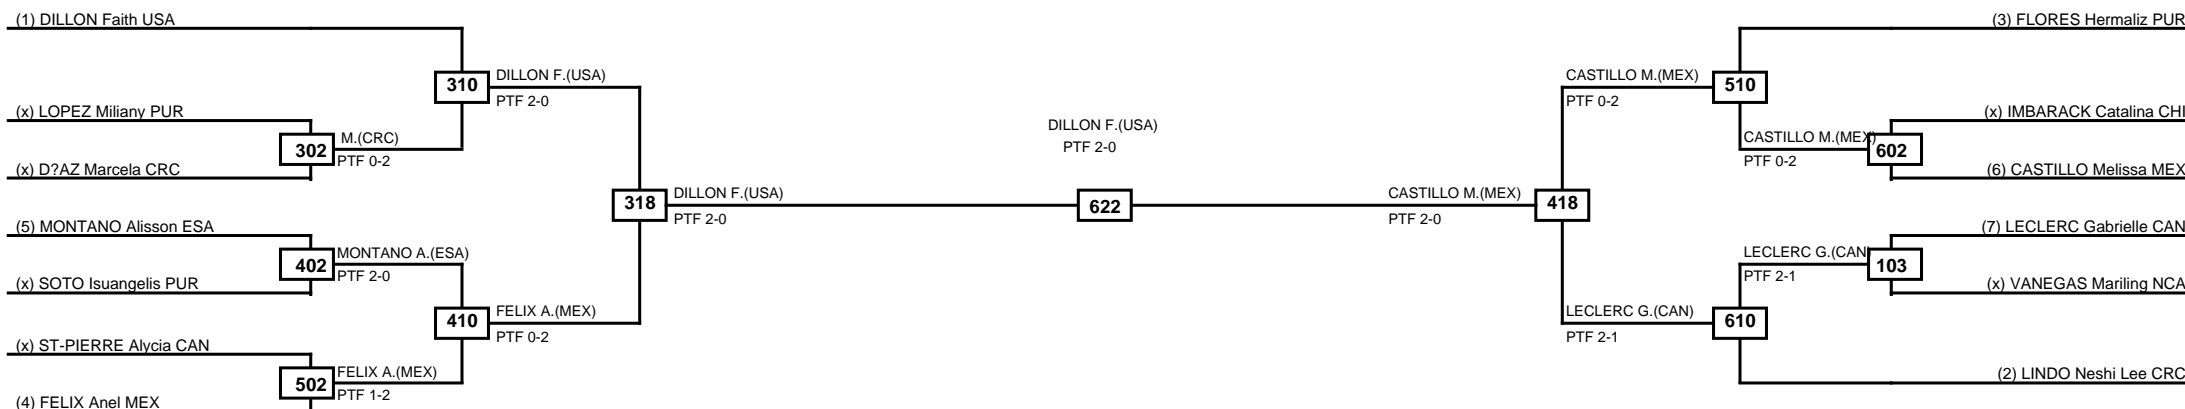

Quarterfinals Semifinals

Final

Semifinals

Quarterfinals

Classification
1 KRAAYEVELD Ashley CAN
2 VELAZQUEZ Itzel MEX
3 LECLERC Marianne CAN
3 MORALES Britney USA

LEGEND RSC: Win by Referee stops contest PTG: Win by Point gap SUP: Win by Superiority DSQ: Win by Disqualification DQB: Win by Disqualification for Unsportsmanlike behavior DWR: Win by double Withdrawal R: Round  
 (x)Seed PFT: Win by Final score GDP: Win by Golden points WDR: Win by Withdrawal PUN: Win by Punitive declaration DDB: Double disqualification for Unsportsmanlike behavior DDQ: Double Disqualification

Round of 16    Quarterfinals    Semifinals    Final    Semifinals    Quarterfinals    Round of 16

Classification
1 DILLON Faith USA
2 CASTILLO Melissa MEX
3 FELIX Anel MEX
3 LECLERC Gabrielle CAN

LEGEND RSC: Win by Referee stops contest    PTG: Win by Point gap    SUP: Win by Superiority    DSQ: Win by Disqualification    DQB: Win by Disqualification for Unsportsmanlike behavior    DWR: Win by double Withdrawal    R: Round  
 (x)Seed    PFT: Win by Final score    GDP: Win by Golden points    WDR: Win by Withdrawal    PUN: Win by Punitive declaration    DDB: Double disqualification for Unsportsmanlike behavior    DDQ: Double Disqualification