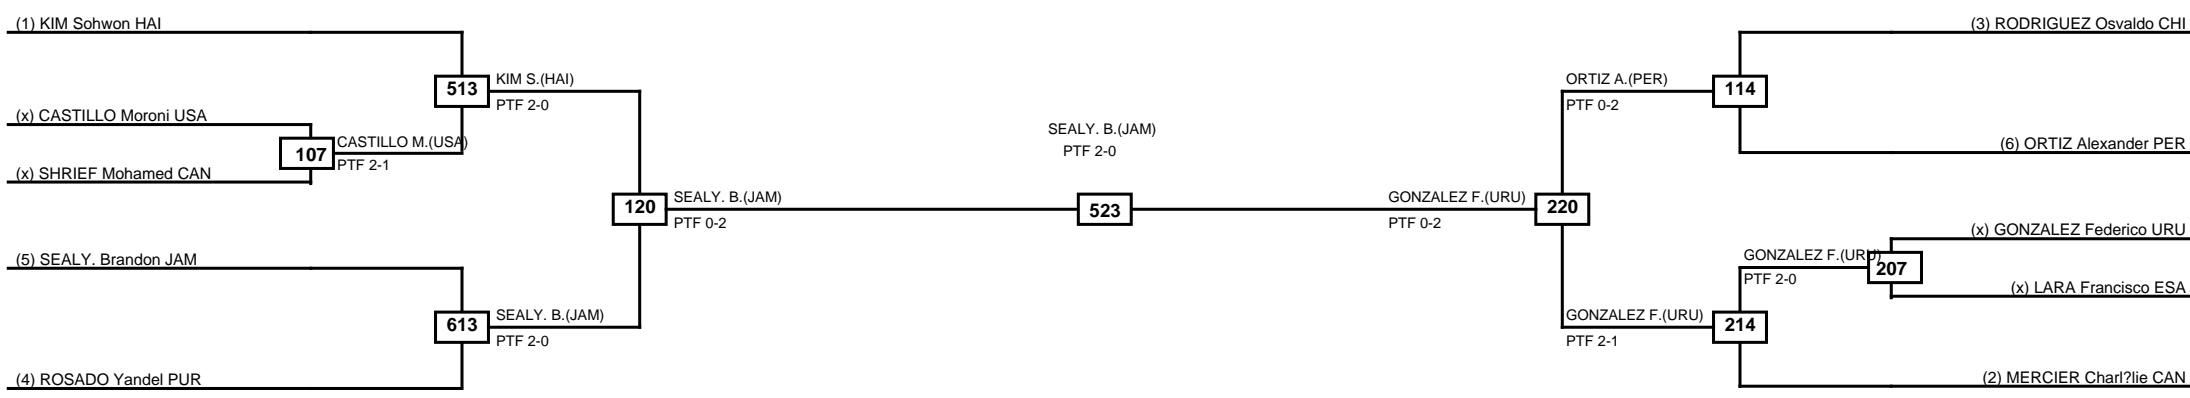

Round of 16	Quarterfinals	Semifinals	Final	Semifinals	Quarterfinals	Round of 16

Classification
1 SEALY. Brandon JAM
2 GONZALEZ Federico URU
3 ORTIZ Alexander PER
3 KIM Sohwon HAI

LEGEND	RSC: Win by Referee stops contest	PTG: Win by Point gap	SUP: Win by Superiority	DSQ: Win by Disqualification	DQB: Win by Disqualification for Unsportsmanlike behavior	DWR: Win by double Withdrawal	R: Round
(x)Seed	PFT: Win by Final score	GDP: Win by Golden points	WDR: Win by Withdrawal	PUN: Win by Punitive declaration	DDB: Double disqualification for Unsportsmanlike behavior	DDQ: Double Disqualification