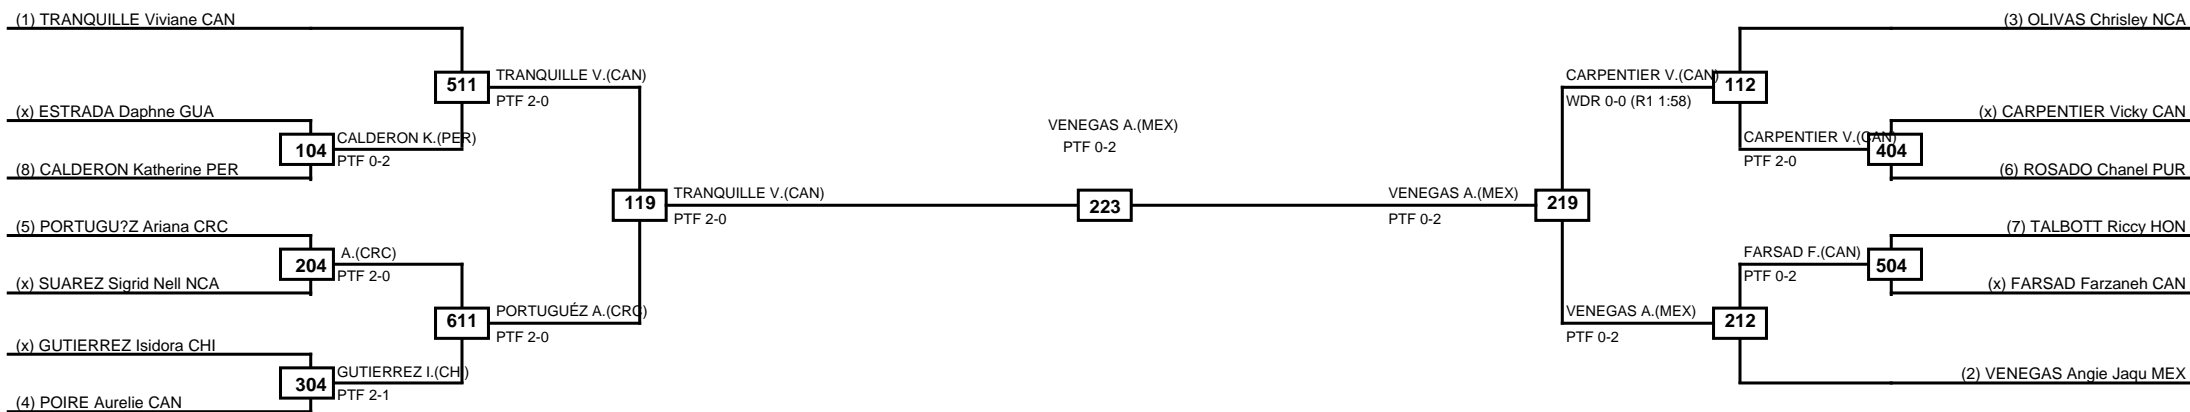

Round of 16 Quarterfinals Semifinals Final Semifinals Quarterfinals Round of 16

Classification
1 VENEGAS Angie Jaqueline MEX
2 TRANQUILLE Viviane CAN
3 CARPENTIER Vicky CAN
3 PORTUGU?Z Ariana CRC

LEGEND RSC: Win by Referee stops contest PTF: Win by Point gap SUP: Win by Superiority DSQ: Win by Disqualification DQB: Win by Disqualification for Unsportsmanlike behavior DWR: Win by double Withdrawal R: Round
(x)Seed PFT: Win by Final score GDP: Win by Golden points WDR: Win by Withdrawal PUN: Win by Punitive declaration DDB: Double disqualification for Unsportsmanlike behavior DDQ: Double Disqualification