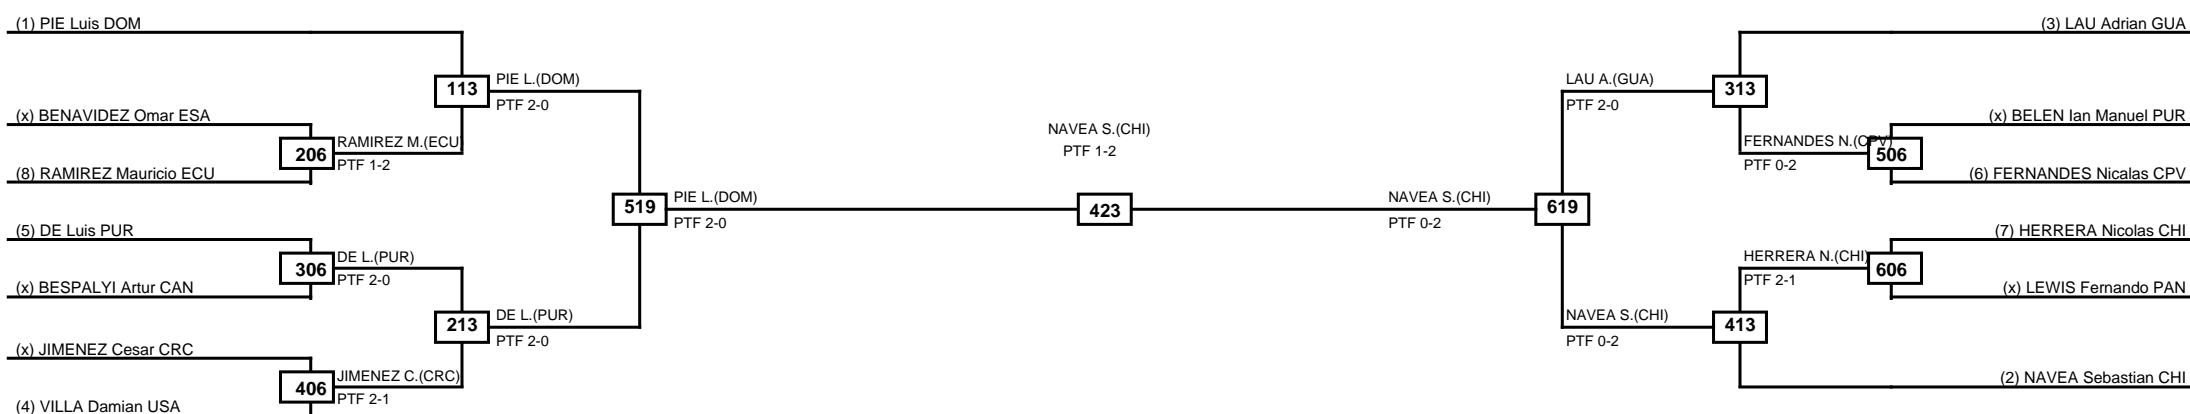

Round of 16	Quarterfinals	Semifinals	Final	Semifinals	Quarterfinals	Round of 16

Classification
1 NAVEA Sebastian CHI
2 PIE Luis DOM
3 LAU Adrian GUA
3 DE Luis PUR

LEGEND	RSC: Win by Referee stops contest	PTG: Win by Point gap	SUP: Win by Superiority	DSQ: Win by Disqualification	DQB: Win by Disqualification for Unsportsmanlike behavior	DWR: Win by double Withdrawal	R: Round
(x)Seed	PFT: Win by Final score	GDP: Win by Golden points	WDR: Win by Withdrawal	PUN: Win by Punitive declaration	DDB: Double disqualification for Unsportsmanlike behavior	DDQ: Double Disqualification