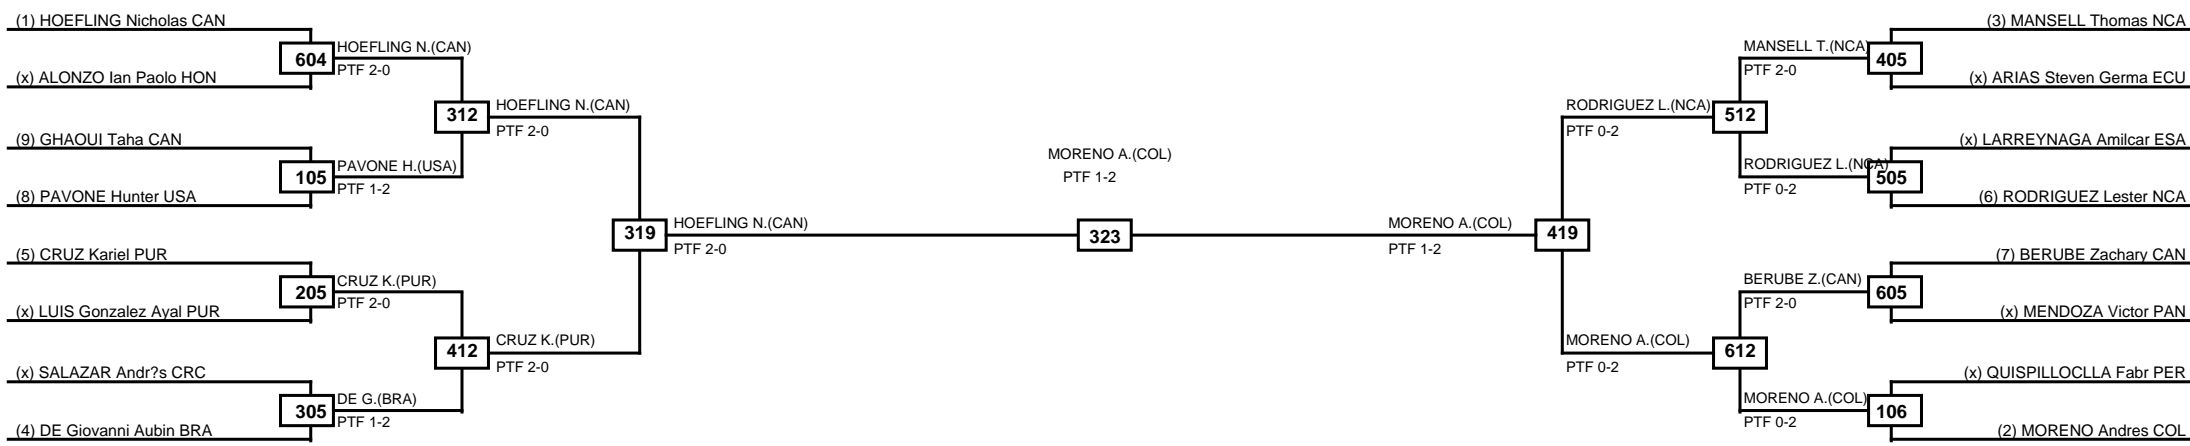

Round of 16	Quarterfinals	Semifinals	Final	Semifinals	Quarterfinals	Round of 16

Classification
1 MORENO Andres COL
2 HOEFLING Nicholas CAN
3 CRUZ Kariel PUR
3 RODRIGUEZ Lester NCA

LEGEND RSC: Win by Referee stops contest   PTG: Win by Point gap   SUP: Win by Superiority   DSQ: Win by Disqualification   DQB: Win by Disqualification for Unsportsmanlike behavior   DWR: Win by double Withdrawal   R: Round
(x)Seed   PFT: Win by Final score   GDP: Win by Golden points   WDR: Win by Withdrawal   PUN: Win by Punitive declaration   DDB: Double disqualification for Unsportsmanlike behavior   DDQ: Double Disqualification