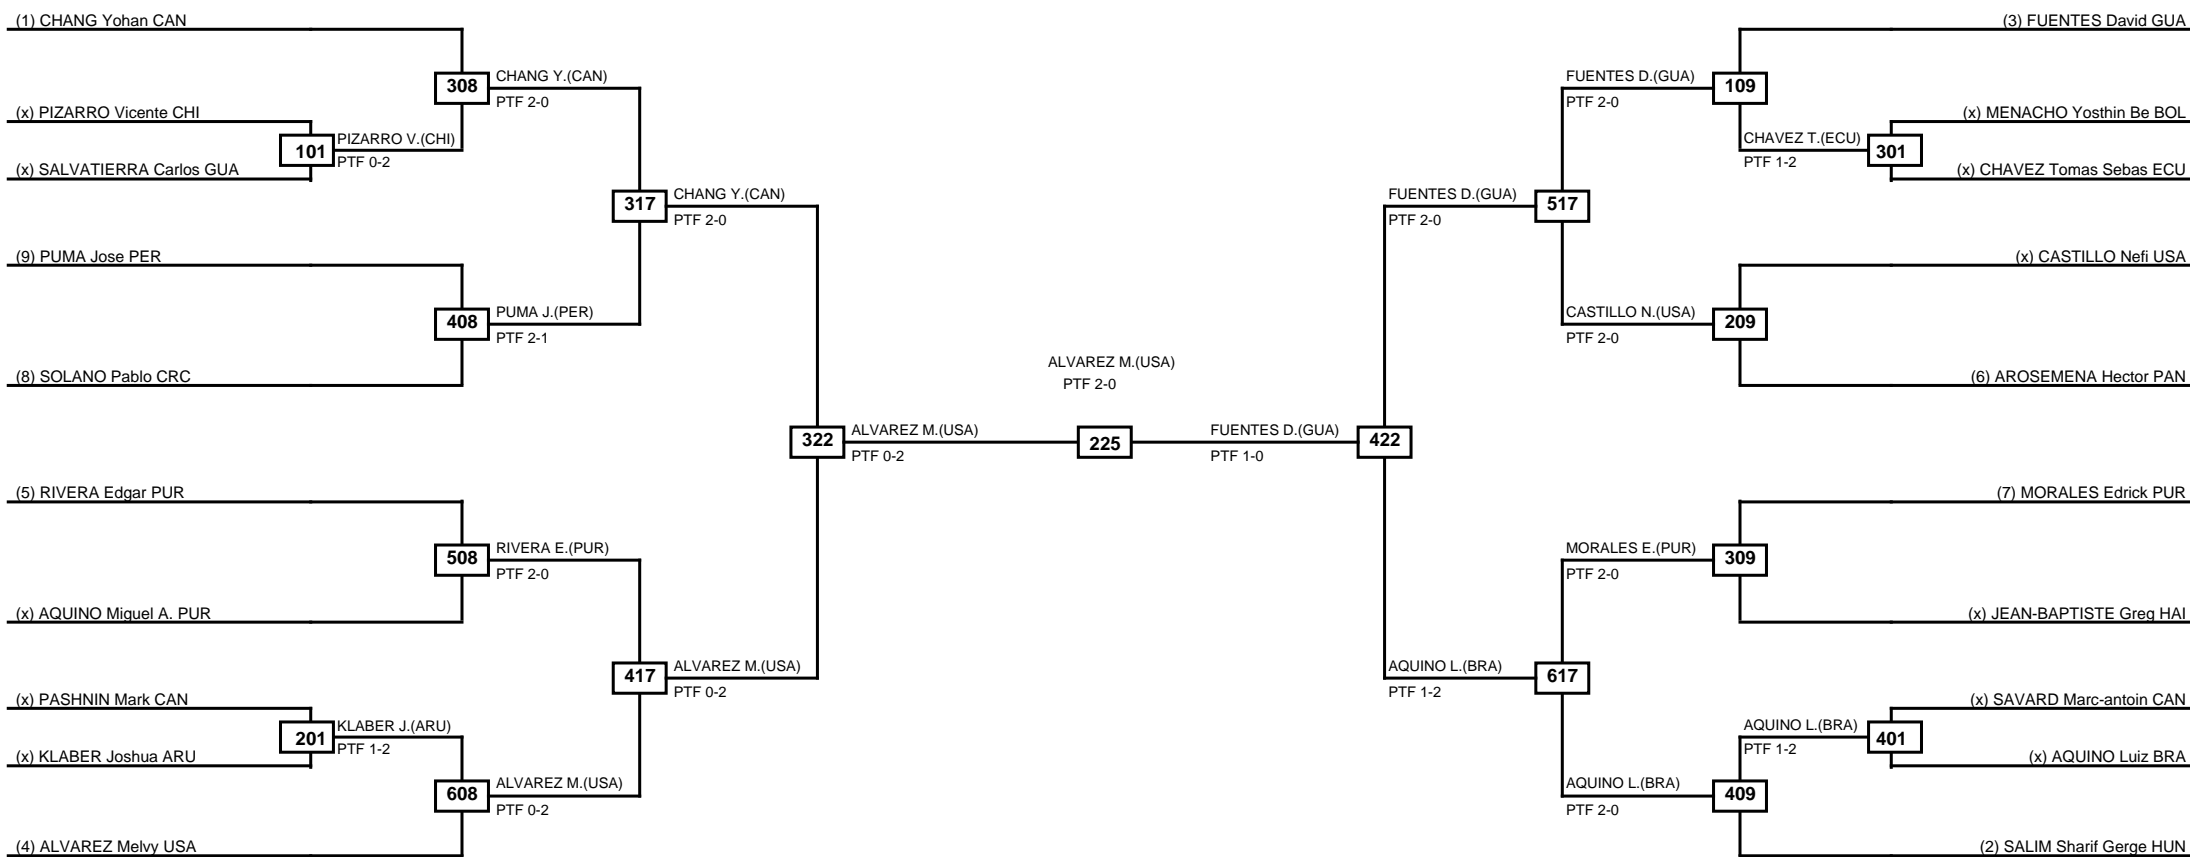

Round of 16	Quarterfinals	Semifinals	Final	Semifinals	Quarterfinals	Round of 16
-------------	---------------	------------	-------	------------	---------------	-------------

Classification
1 PIE Bernardo DOM
2 CENDEJAS Emilio USA
3 GOMEZTAGLE Uriel MEX
3 MONTUFAR Diego GUA

**LEGEND** RSC: Win by Referee stops contest    PTG: Win by Point gap    SUP: Win by Superiority    DSQ: Win by Disqualification    DQB: Win by Disqualification for Unsportsmanlike behavior    DWR: Win by double Withdrawal    R: Round  
 (x)Seed    PFT: Win by Final score    GDP: Win by Golden points    WDR: Win by Withdrawal    PUN: Win by Punitive declaration    DDB: Double disqualification for Unsportsmanlike behavior    DDQ: Double Disqualification

Round of 16	Quarterfinals	Semifinals	Final	Semifinals	Quarterfinals	Round of 16
-------------	---------------	------------	-------	------------	---------------	-------------

Classification
1 NAVEA Sebastian CHI
2 PIE Luis DOM
3 LAU Adrian GUA
3 DE Luis PUR

Round of 32	Round of 16	Quarterfinals	Semifinals	Final	Semifinals	Quarterfinals	Round of 16	Round of 32
-------------	-------------	---------------	------------	-------	------------	---------------	-------------	-------------