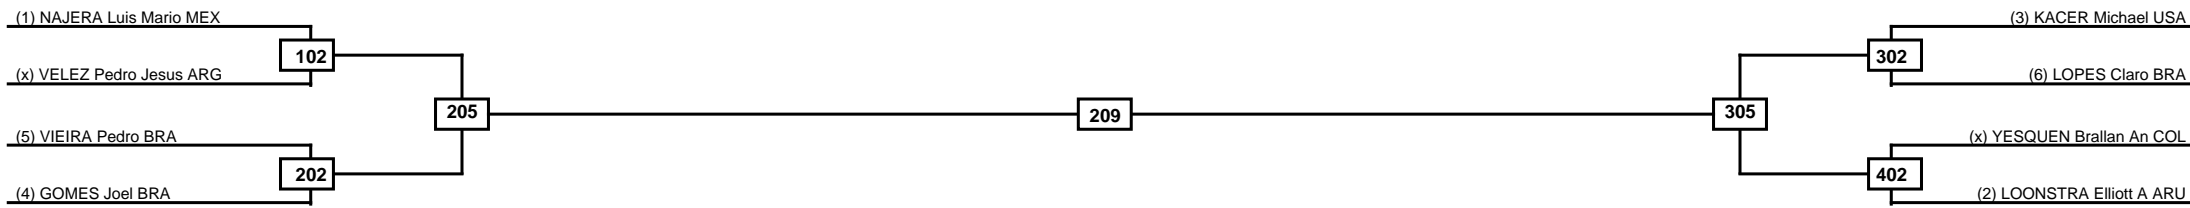

Quarterfinals	Semifinals	Final	Semifinals	Quarterfinals
---------------	------------	-------	------------	---------------

Classification	
1	
2	
3	
3	

LEGEND	RSC: Win by Referee stops contest	PTG: Win by Point gap	SUP: Win by Superiority	DSQ: Win by Disqualification	DQB: Win by Disqualification for Unsportsmanlike behavior	DWR: Win by double Withdrawal	R: Round
(x)Seed	PFT: Win by Final score	GDP: Win by Golden points	WDR: Win by Withdrawal	PUN: Win by Punitive declaration	DDB: Double disqualification for Unsportsmanlike behavior	DDQ: Double Disqualification	

Semifinals	Final	Semifinals
-------------------	--------------	-------------------

(1) TORQUATO Nathan BRA

111

108

(2) NOVIK Facundo Andr ARG

(x) RODRIGUES Eduardo BRA

Classification
1
2
3
3

LEGEND	RSC: Win by Referee stops contest	PTG: Win by Point gap	SUP: Win by Superiority	DSQ: Win by Disqualification	DQB: Win by Disqualification for Unsportsmanlike behavior	DWR: Win by double Withdrawal	R: Round
(x)Seed	PFT: Win by Final score	GDP: Win by Golden points	WDR: Win by Withdrawal	PUN: Win by Punitive declaration	DDB: Double disqualification for Unsportsmanlike behavior	DDQ: Double Disqualification	

Round of 16	Quarterfinals	Semifinals	Final	Semifinals	Quarterfinals	Round of 16
-------------	---------------	------------	-------	------------	---------------	-------------

Classification
1
2
3
3

LEGEND	RSC: Win by Referee stops contest	PTG: Win by Point gap	SUP: Win by Superiority	DSQ: Win by Disqualification	DQB: Win by Disqualification for Unsportsmanlike behavior	DWR: Win by double Withdrawal	R: Round
(x)Seed	PFT: Win by Final score	GDP: Win by Golden points	WDR: Win by Withdrawal	PUN: Win by Punitive declaration	DDB: Double disqualification for Unsportsmanlike behavior	DDQ: Double Disqualification	