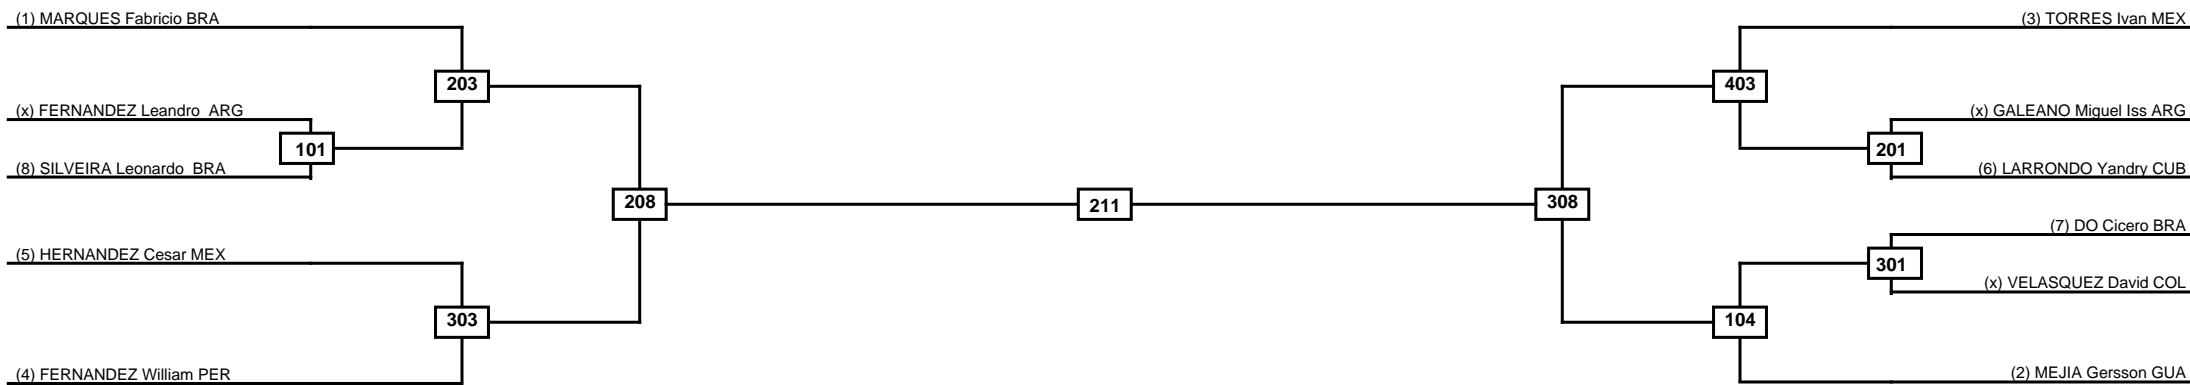

Semifinals	Final	Semifinals
-------------------	--------------	-------------------

(1) TORQUATO Nathan BRA

111

108

(2) NOVIK Facundo Andr ARG

(x) RODRIGUES Eduardo BRA

Classification
1
2
3
3

LEGEND	RSC: Win by Referee stops contest	PTG: Win by Point gap	SUP: Win by Superiority	DSQ: Win by Disqualification	DQB: Win by Disqualification for Unsportsmanlike behavior	DWR: Win by double Withdrawal	R: Round
(x)Seed	PFT: Win by Final score	GDP: Win by Golden points	WDR: Win by Withdrawal	PUN: Win by Punitive declaration	DDB: Double disqualification for Unsportsmanlike behavior	DDQ: Double Disqualification	

Round of 16	Quarterfinals	Semifinals	Final	Semifinals	Quarterfinals	Round of 16
-------------	---------------	------------	-------	------------	---------------	-------------

Classification
1
2
3
3

LEGEND	RSC: Win by Referee stops contest	PTG: Win by Point gap	SUP: Win by Superiority	DSQ: Win by Disqualification	DQB: Win by Disqualification for Unsportsmanlike behavior	DWR: Win by double Withdrawal	R: Round
(x)Seed	PFT: Win by Final score	GDP: Win by Golden points	WDR: Win by Withdrawal	PUN: Win by Punitive declaration	DDB: Double disqualification for Unsportsmanlike behavior	DDQ: Double Disqualification	

Semifinals	Final	Semifinals
-------------------	--------------	-------------------

(1) RAMOS Leylianne Sa BRA

410

407

(2) SILVA Ana Carolina BRA

(3) QUINTERO Idalianna CUB

Classification
1
2
3
3

LEGEND	RSC: Win by Referee stops contest	PTG: Win by Point gap	SUP: Win by Superiority	DSQ: Win by Disqualification	DQB: Win by Disqualification for Unsportsmanlike behavior	DWR: Win by double Withdrawal	R: Round
(x)Seed	PFT: Win by Final score	GDP: Win by Golden points	WDR: Win by Withdrawal	PUN: Win by Punitive declaration	DDB: Double disqualification for Unsportsmanlike behavior	DDQ: Double Disqualification	