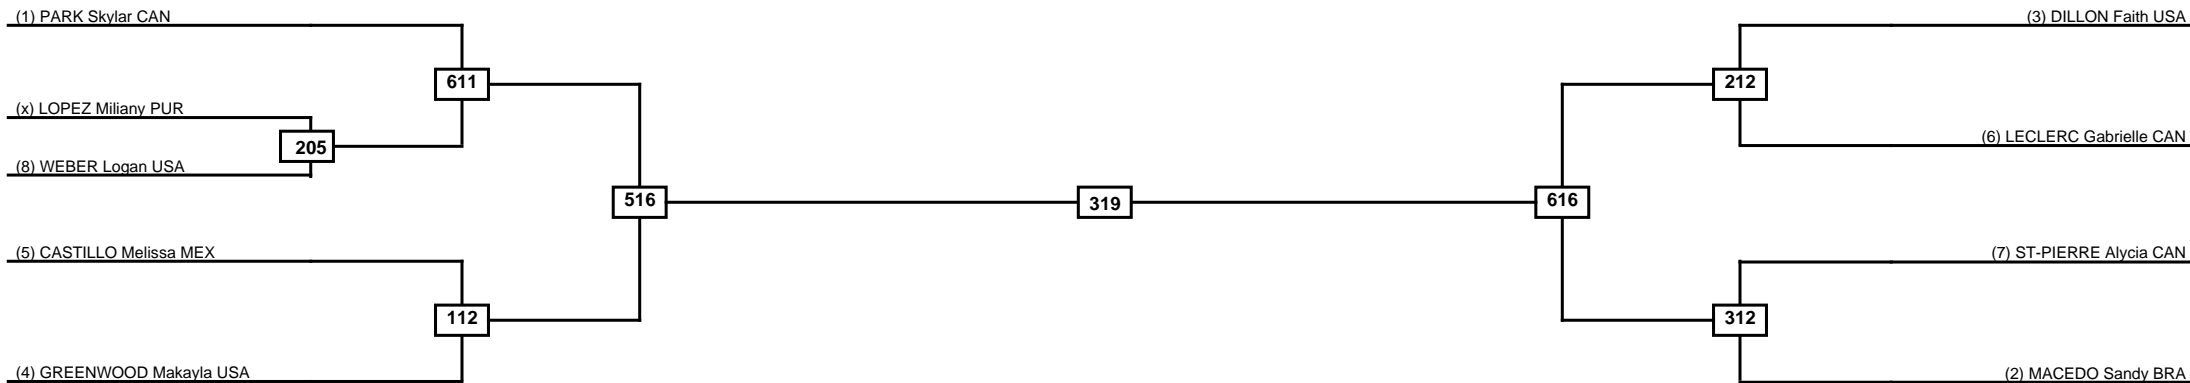

Round of 16	Quarterfinals	Semifinals	Final	Semifinals	Quarterfinals	Round of 16

Classification

LEGEND	RSC: Win by Referee stops contest	PTG: Win by Point gap	SUP: Win by Superiority	DSQ: Win by Disqualification	DQB: Win by Disqualification for Unsportsmanlike behavior	DWR: Win by double Withdrawal	R: Round
	(x)Seed	PFT: Win by Final score	GDP: Win by Golden points	WDR: Win by Withdrawal	PUN: Win by Punitive declaration	DDB: Double disqualification for Unsportsmanlike behavior	DDQ: Double Disqualification