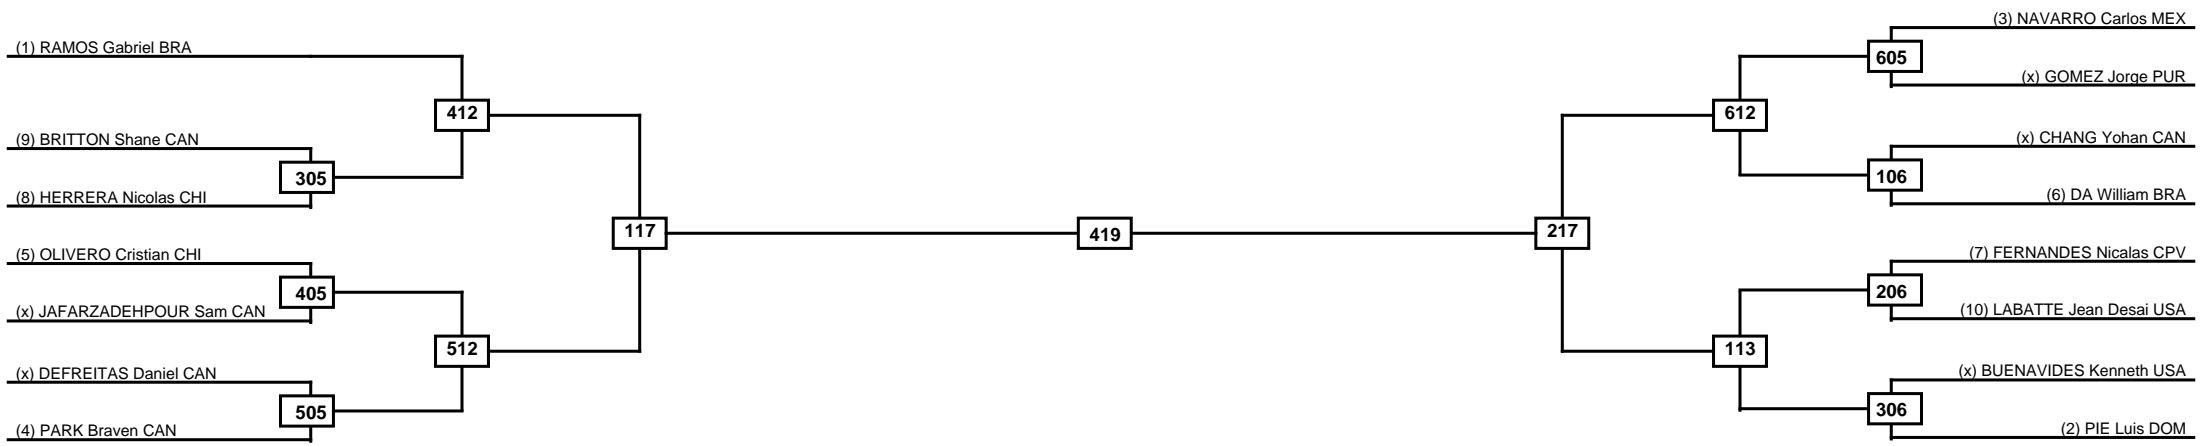

Round of 16	Quarterfinals	Semifinals	Final	Semifinals	Quarterfinals	Round of 16

Classification

LEGEND RSC: Win by Referee stops contest   PTG: Win by Point gap   SUP: Win by Superiority   DSQ: Win by Disqualification   DQB: Win by Disqualification for Unsportsmanlike behavior   DWR: Win by double Withdrawal   R: Round
(x)Seed   PFT: Win by Final score   GDP: Win by Golden points   WDR: Win by Withdrawal   PUN: Win by Punitive declaration   DDB: Double disqualification for Unsportsmanlike behavior   DDQ: Double Disqualification