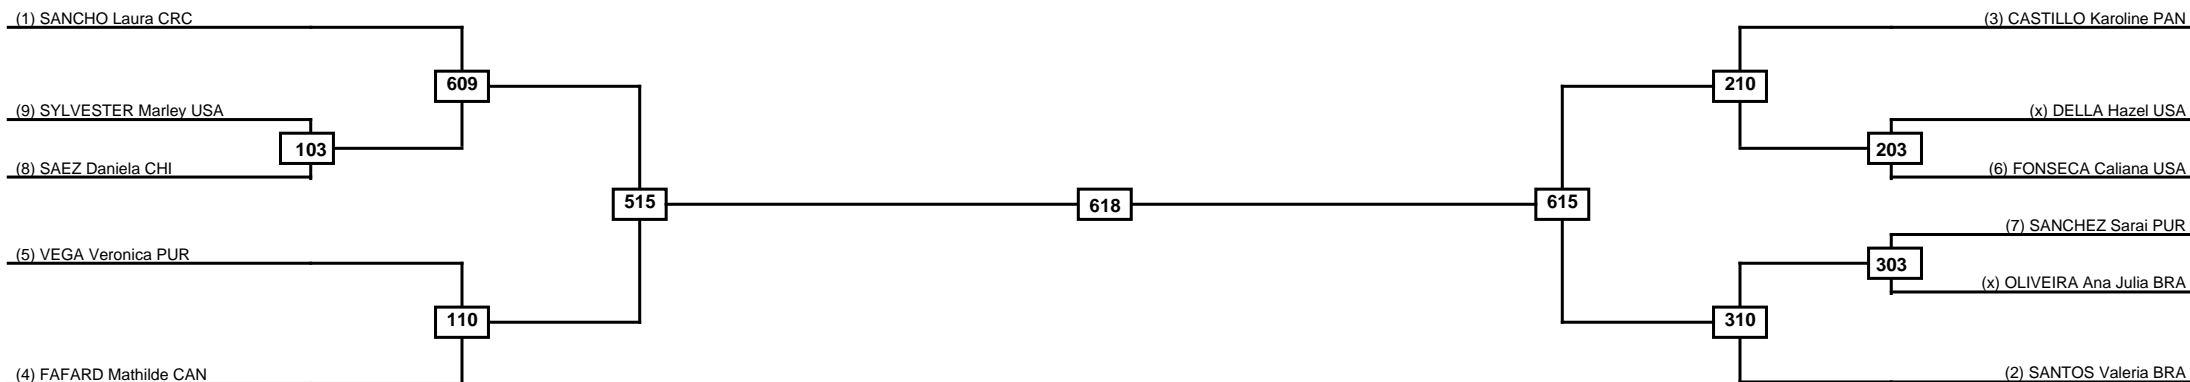

Round of 16
Quarterfinals
Semifinals
Final
Semifinals
Quarterfinals
Round of 16

Classification

LEGEND	RSC: Win by Referee stops contest	PTG: Win by Point gap	SUP: Win by Superiority	DSQ: Win by Disqualification	DQB: Win by Disqualification for Unsportsmanlike behavior	DWR: Win by double Withdrawal	R: Round
(x)Seed	PFT: Win by Final score	GDP: Win by Golden points	WDR: Win by Withdrawal	PUN: Win by Punitive declaration	DDB: Double disqualification for Unsportsmanlike behavior	DDQ: Double Disqualification