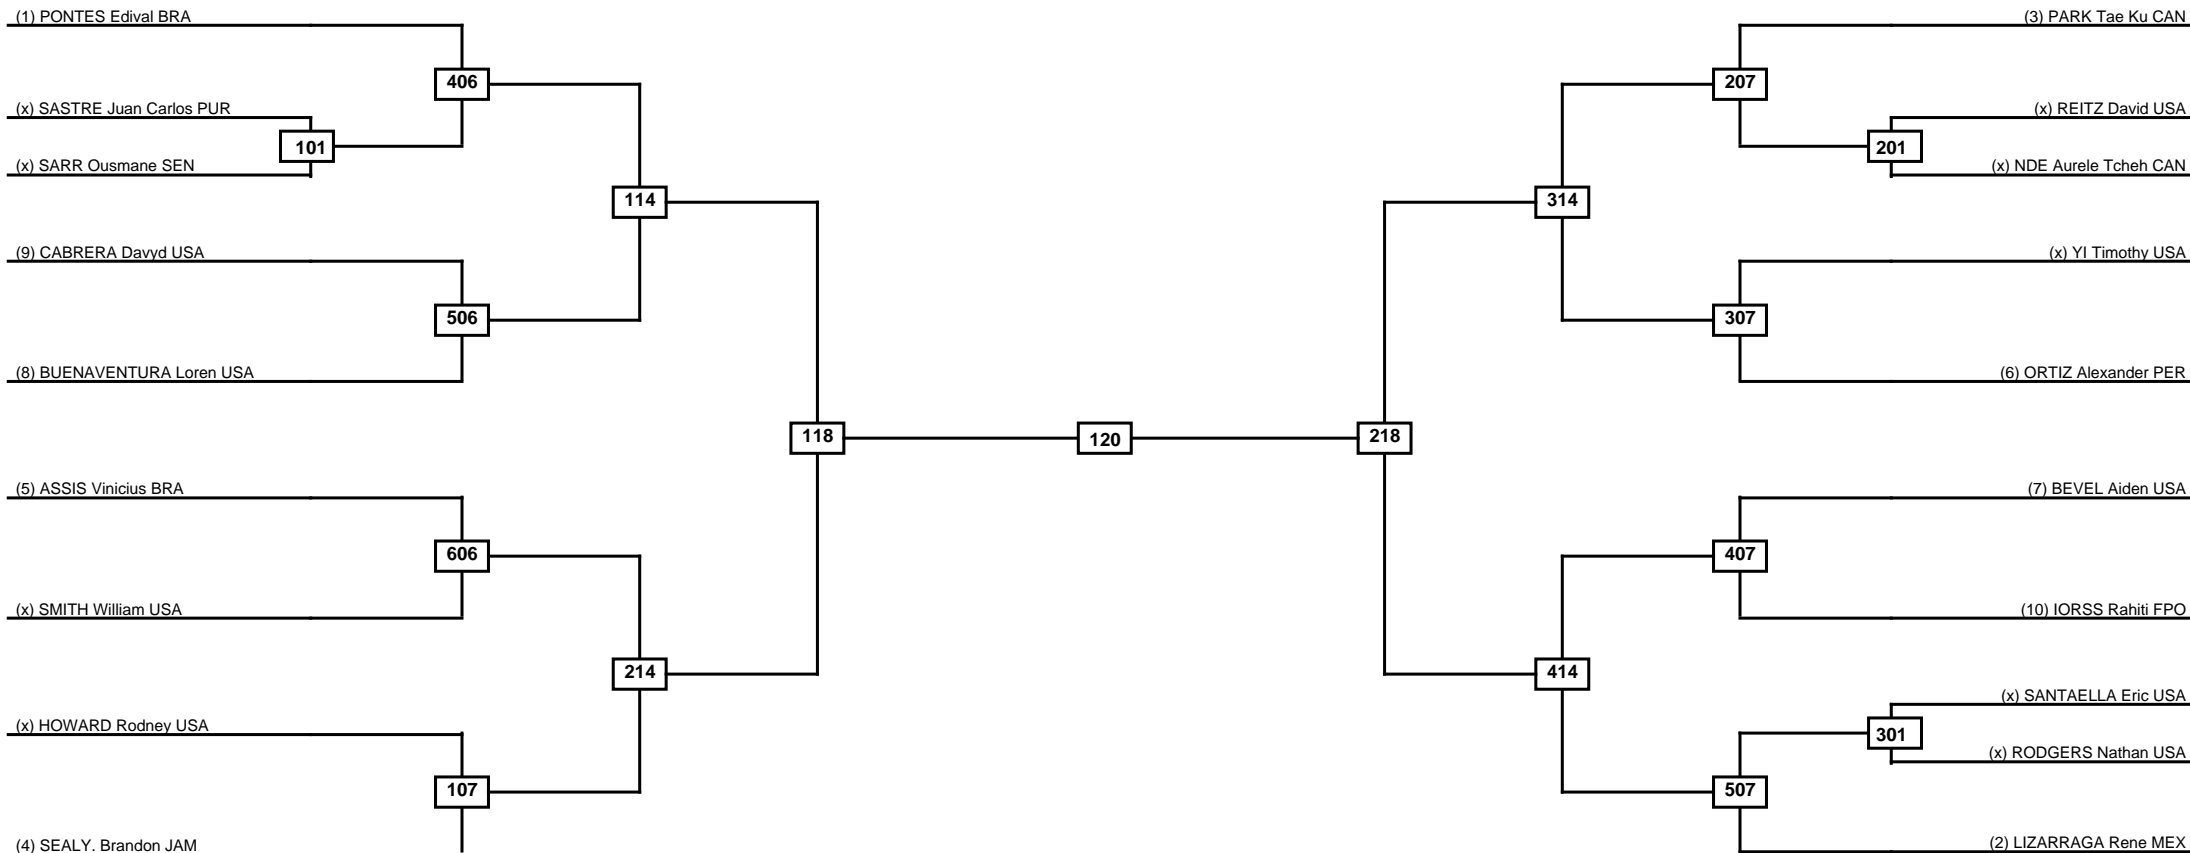

Round of 16	Quarterfinals	Semifinals	Final	Semifinals	Quarterfinals	Round of 16
-------------	---------------	------------	-------	------------	---------------	-------------

Classification

LEGEND	RSC: Win by Referee stops contest	PTG: Win by Point gap	SUP: Win by Superiority	DSQ: Win by Disqualification	DQB: Win by Disqualification for Unsportsmanlike behavior	DWR: Win by double Withdrawal	R: Round
	PFT: Win by Final score	GDP: Win by Golden points	WDR: Win by Withdrawal	PUN: Win by Punitive declaration	DDB: Double disqualification for Unsportsmanlike behavior	DDQ: Double Disqualification	

Round of 32 Round of 16 Quarterfinals Semifinals Final Semifinals Quarterfinals Round of 16 Round of 32

Classification

LEGEND RSC: Win by Referee stops contest PTG: Win by Point gap SUP: Win by Superiority DSQ: Win by Disqualification DQB: Win by Disqualification for Unsportsmanlike behavior DWR: Win by double Withdrawal R: Round
 (x)Seed PFT: Win by Final score GDP: Win by Golden points WDR: Win by Withdrawal PUN: Win by Punitive declaration DDB: Double disqualification for Unsportsmanlike behavior DDQ: Double Disqualification