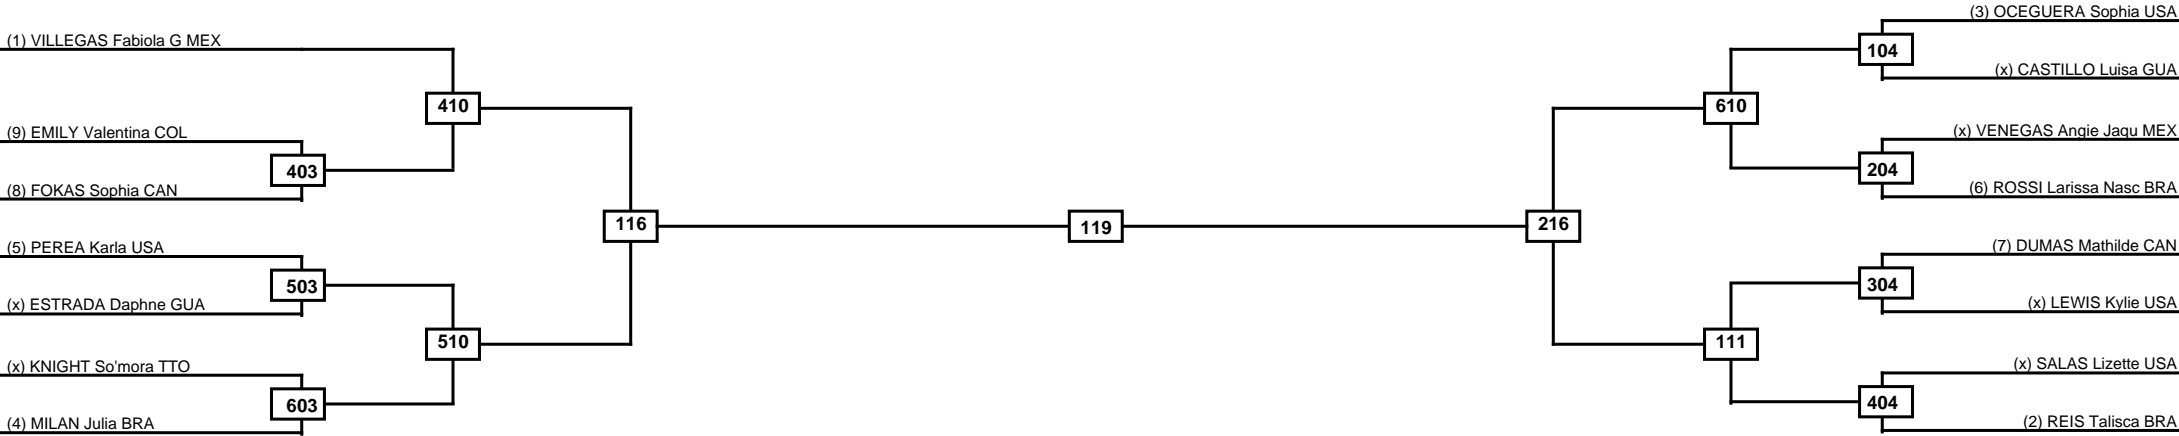

Round of 16	Quarterfinals	Semifinals	Final	Semifinals	Quarterfinals	Round of 16

Classification

LEGEND	RSC: Win by Referee stops contest	PTG: Win by Point gap	SUP: Win by Superiority	DSQ: Win by Disqualification	DQB: Win by Disqualification for Unsportsmanlike behavior	DWR: Win by double Withdrawal	R: Round
(x)Seed	PFT: Win by Final score	GDP: Win by Golden points	WDR: Win by Withdrawal	PUN: Win by Punitive declaration	DDB: Double disqualification for Unsportsmanlike behavior	DDQ: Double Disqualification