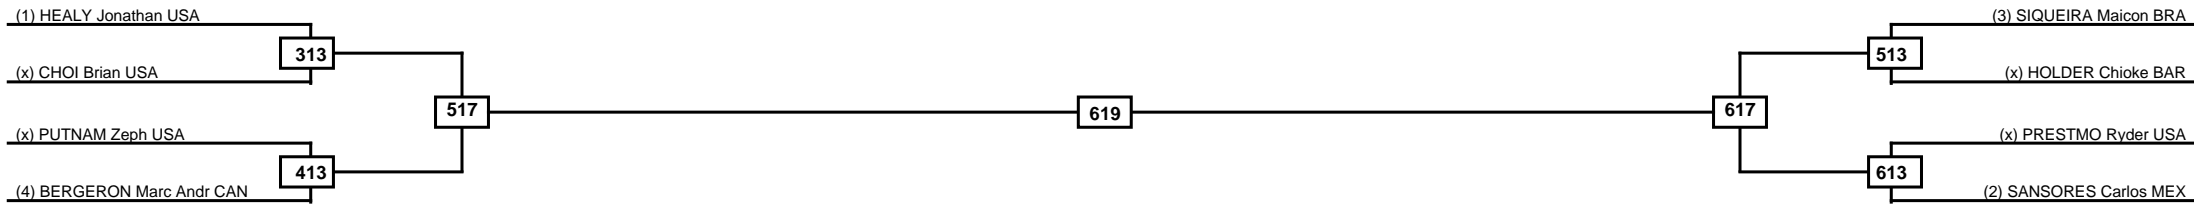

Quarterfinals	Semifinals	Final	Semifinals	Quarterfinals

Classification

LEGEND	RSC: Win by Referee stops contest	PTG: Win by Point gap	SUP: Win by Superiority	DSQ: Win by Disqualification	DQB: Win by Disqualification for Unsportsmanlike behavior	DWR: Win by double Withdrawal	R: Round
	(x)Seed	PFT: Win by Final score	GDP: Win by Golden points	WDR: Win by Withdrawal	PUN: Win by Punitive declaration	DDB: Double disqualification for Unsportsmanlike behavior	DDQ: Double Disqualification