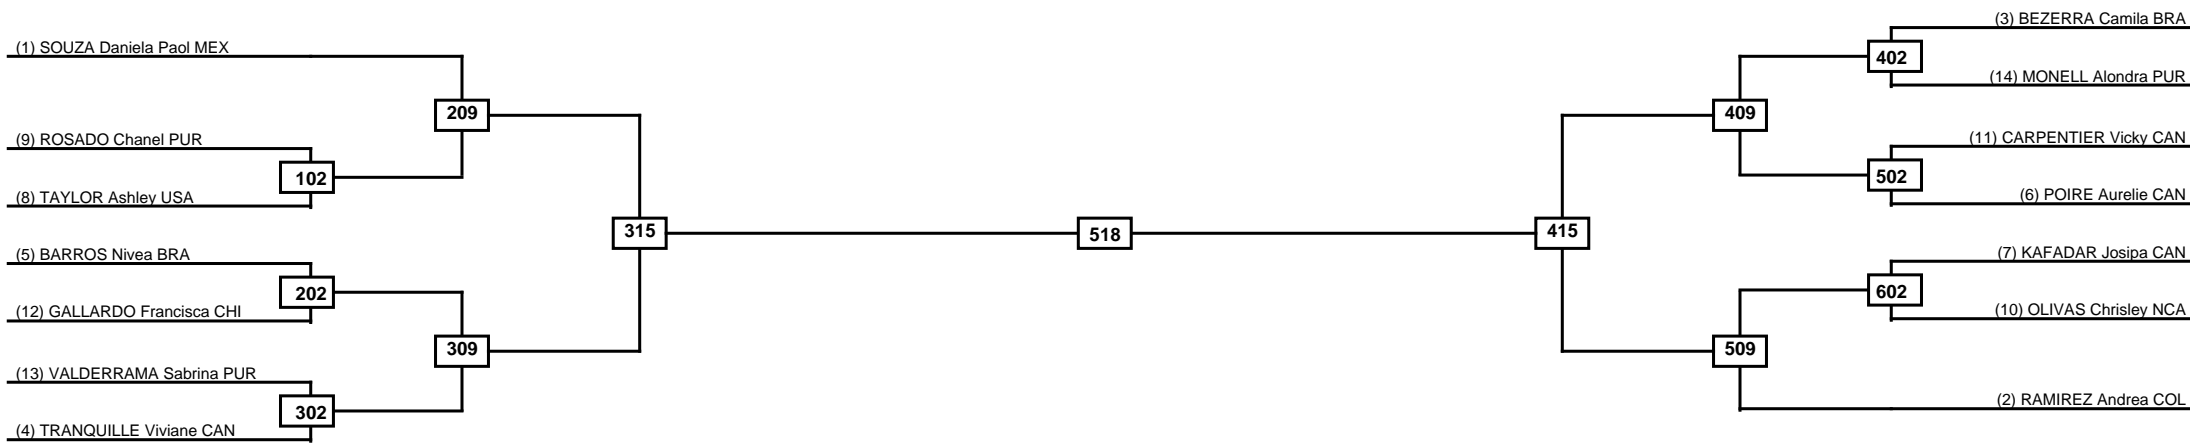

Round of 16	Quarterfinals	Semifinals	Final	Semifinals	Quarterfinals	Round of 16

Classification

LEGEND RSC: Win by Referee stops contest   PTG: Win by Point gap   SUP: Win by Superiority   DSQ: Win by Disqualification   DQB: Win by Disqualification for Unsportsmanlike behavior   DWR: Win by double Withdrawal   R: Round
(x)Seed   PFT: Win by Final score   GDP: Win by Golden points   WDR: Win by Withdrawal   PUN: Win by Punitive declaration   DDB: Double disqualification for Unsportsmanlike behavior   DDQ: Double Disqualification