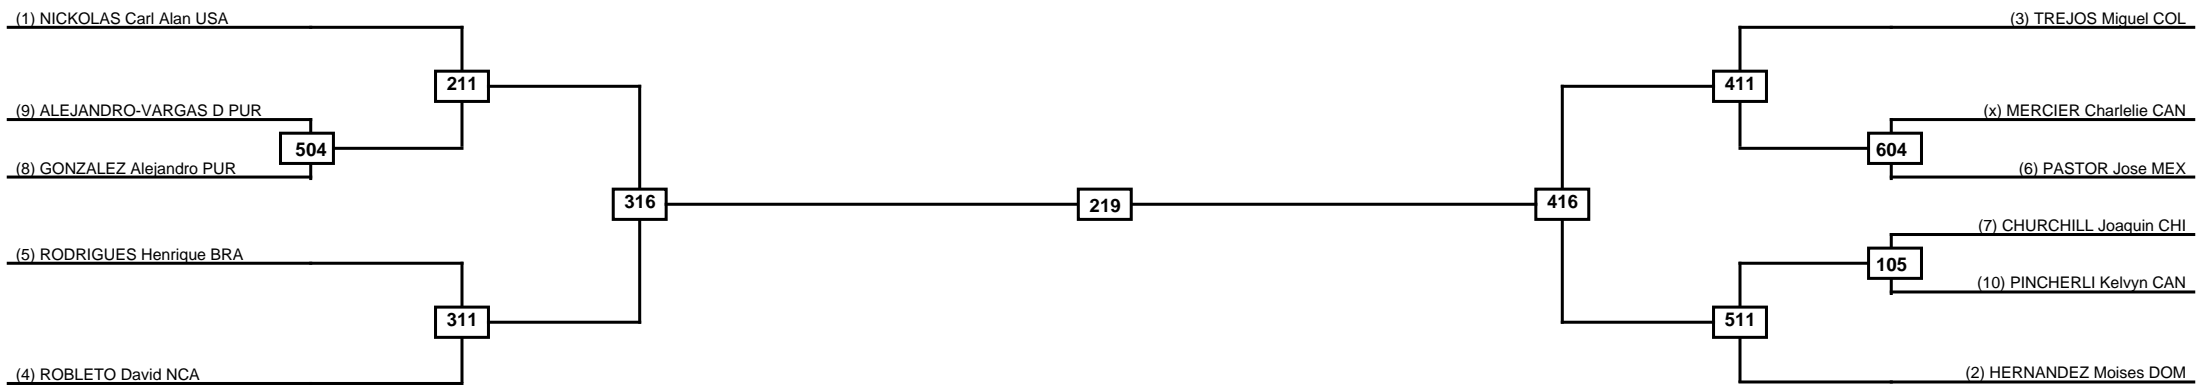

Round of 16	Quarterfinals	Semifinals	Final	Semifinals	Quarterfinals	Round of 16
-------------	---------------	------------	-------	------------	---------------	-------------

Classification

LEGEND	RSC: Win by Referee stops contest	PTG: Win by Point gap	SUP: Win by Superiority	DSQ: Win by Disqualification	DQB: Win by Disqualification for Unsportsmanlike behavior	DWR: Win by double Withdrawal	R: Round
	PFT: Win by Final score	GDP: Win by Golden points	WDR: Win by Withdrawal	PUN: Win by Punitive declaration	DDB: Double disqualification for Unsportsmanlike behavior	DDQ: Double Disqualification	

Round of 32 Round of 16 Quarterfinals Semifinals Final Semifinals Quarterfinals Round of 16 Round of 32

Classification

LEGEND RSC: Win by Referee stops contest PTG: Win by Point gap SUP: Win by Superiority DSQ: Win by Disqualification DQB: Win by Disqualification for Unsportsmanlike behavior DWR: Win by double Withdrawal R: Round
 (x)Seed PFT: Win by Final score GDP: Win by Golden points WDR: Win by Withdrawal PUN: Win by Punitive declaration DDB: Double disqualification for Unsportsmanlike behavior DDQ: Double Disqualification