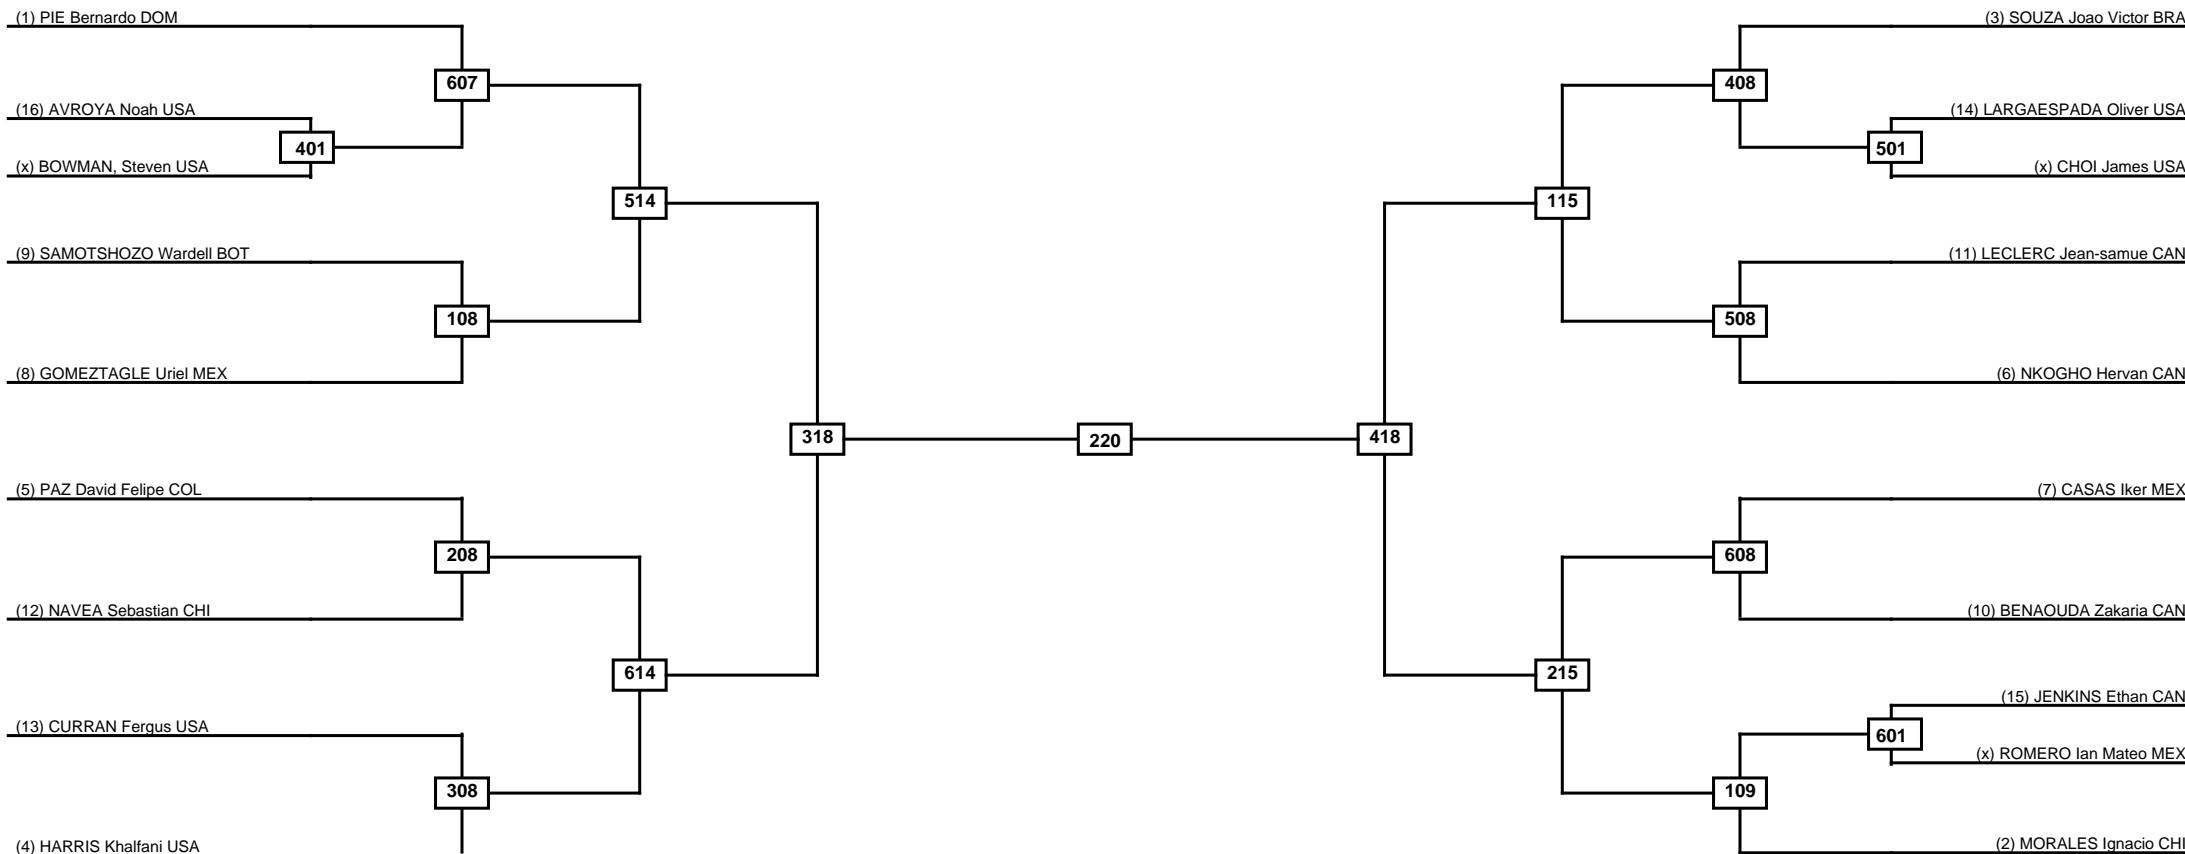

Round of 16	Quarterfinals	Semifinals	Final	Semifinals	Quarterfinals	Round of 16
-------------	---------------	------------	-------	------------	---------------	-------------

Classification

LEGEND	RSC: Win by Referee stops contest	PTG: Win by Point gap	SUP: Win by Superiority	DSQ: Win by Disqualification	DQB: Win by Disqualification for Unsportsmanlike behavior	DWR: Win by double Withdrawal	R: Round
	PFT: Win by Final score	GDP: Win by Golden points	WDR: Win by Withdrawal	PUN: Win by Punitive declaration	DDB: Double disqualification for Unsportsmanlike behavior	DDQ: Double Disqualification	

Round of 32 Round of 16 Quarterfinals Semifinals Final Semifinals Quarterfinals Round of 16 Round of 32

Classification

LEGEND RSC: Win by Referee stops contest PTG: Win by Point gap SUP: Win by Superiority DSQ: Win by Disqualification DQB: Win by Disqualification for Unsportsmanlike behavior DWR: Win by double Withdrawal R: Round
 (x)Seed PFT: Win by Final score GDP: Win by Golden points WDR: Win by Withdrawal PUN: Win by Punitive declaration DDB: Double disqualification for Unsportsmanlike behavior DDQ: Double Disqualification