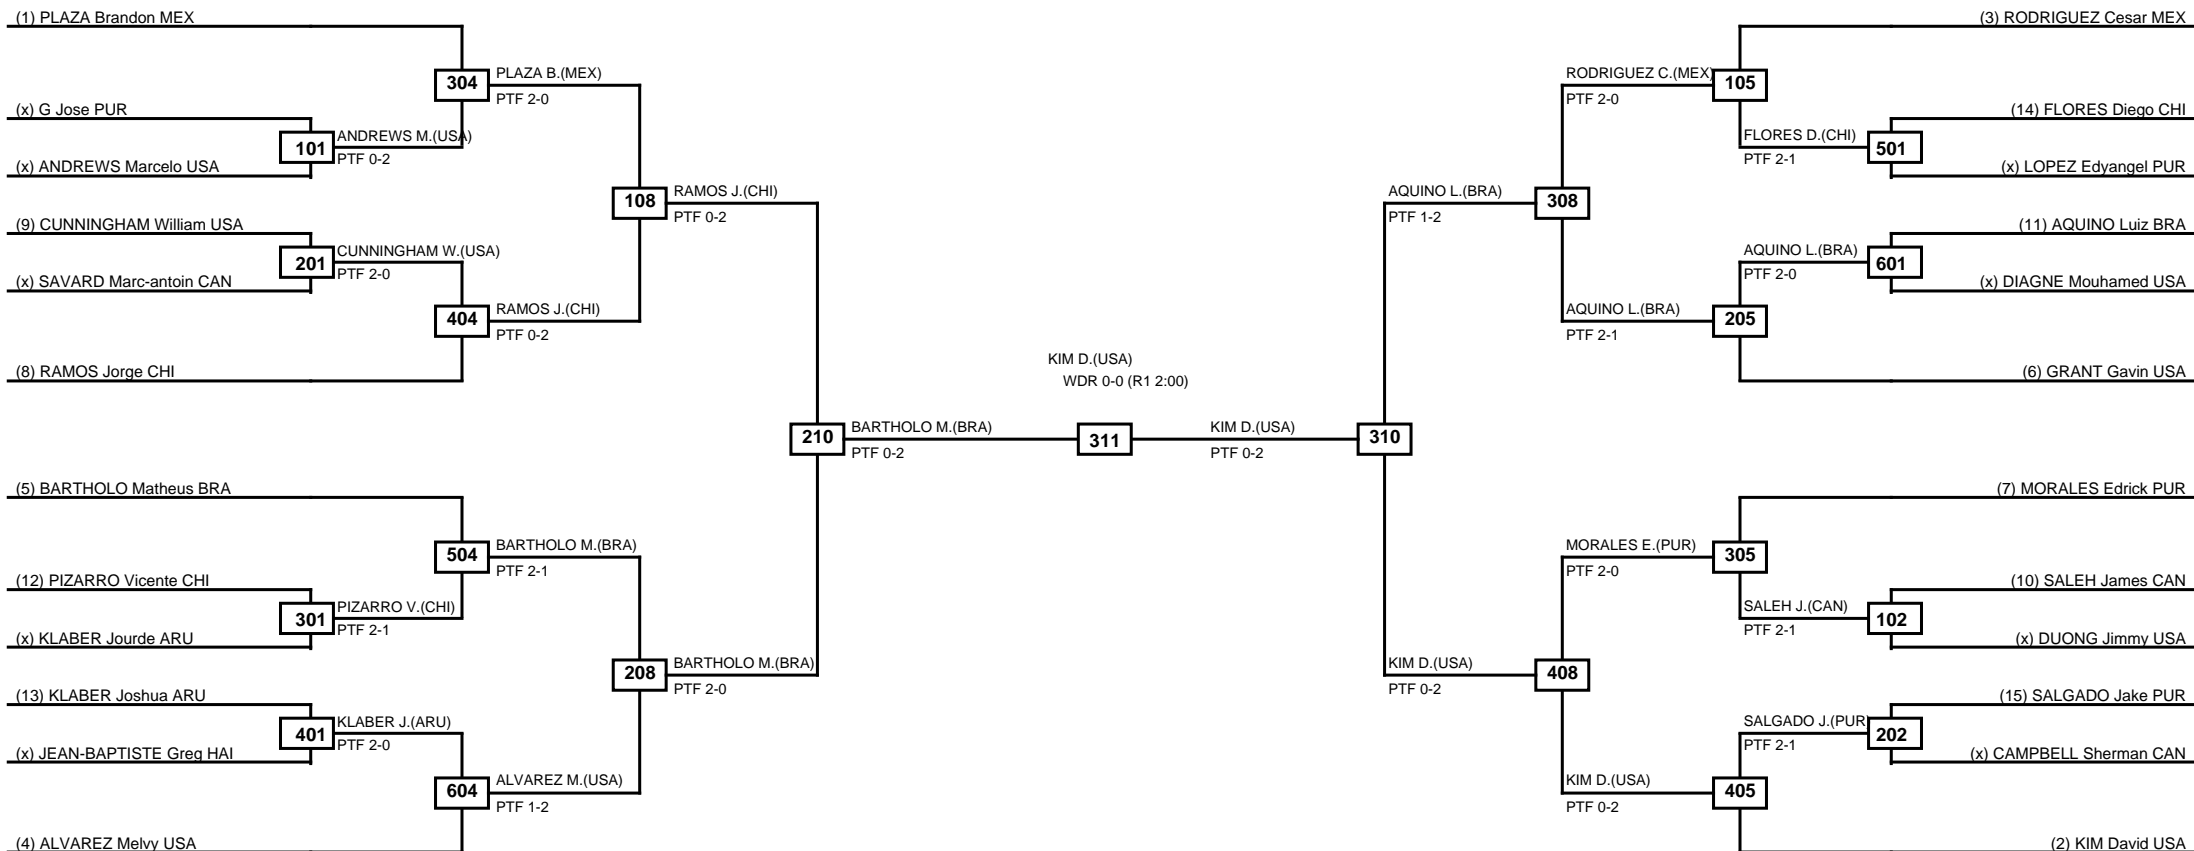

Quarterfinals	Semifinals	Final	Semifinals	Quarterfinals
---------------	------------	-------	------------	---------------

Classification
1 MARTINS Icaro Miguel BRA
2 SALAZAR Bryan MEX
3 ESQUIVEL Juan MEX
3 RODRIGUEZ Michael C. USA

LEGEND	RSC: Win by Referee stops contest	PTG: Win by Point gap	SUP: Win by Superiority	DSQ: Win by Disqualification	DQB: Win by Disqualification for Unsportsmanlike behavior	DWR: Win by double Withdrawal	R: Round
(x)Seed	PFT: Win by Final score	GDP: Win by Golden points	WDR: Win by Withdrawal	PUN: Win by Punitive declaration	DDB: Double disqualification for Unsportsmanlike behavior	DDQ: Double Disqualification	

Round of 32 Round of 16 Quarterfinals Semifinals Final Semifinals Quarterfinals Round of 16 Round of 32

Classification
1 KIM David USA
2 BARTHOLO Matheus BRA
3 AQUINO Luiz BRA
3 RAMOS Jorge CHI

LEGEND RSC: Win by Referee stops contest PTF: Win by Point gap SUP: Win by Superiority DSQ: Win by Disqualification DQB: Win by Disqualification for Unsportsmanlike behavior DWR: Win by double Withdrawal R: Round
(x)Seed PFT: Win by Final score GDP: Win by Golden points WDR: Win by Withdrawal PUN: Win by Punitive declaration DDB: Double disqualification for Unsportsmanlike behavior DDQ: Double Disqualification

Round of 16 Quarterfinals Semifinals

Final

Semifinals

Quarterfinals Round of 16

Classification
1 KRAAYEVELD Ashley CAN
2 AGUIRRE Fernanda CHI
3 ANDRIC Leonarda CAN
3 VELAZQUEZ Itzel MEX

LEGEND RSC: Win by Referee stops contest PTG: Win by Point gap SUP: Win by Superiority DSQ: Win by Disqualification DQB: Win by Disqualification for Unsportsmanlike behavior DWR: Win by double Withdrawal R: Round
 (x)Seed PFT: Win by Final score GDP: Win by Golden points WDR: Win by Withdrawal PUN: Win by Punitive declaration DDB: Double disqualification for Unsportsmanlike behavior DDQ: Double Disqualification