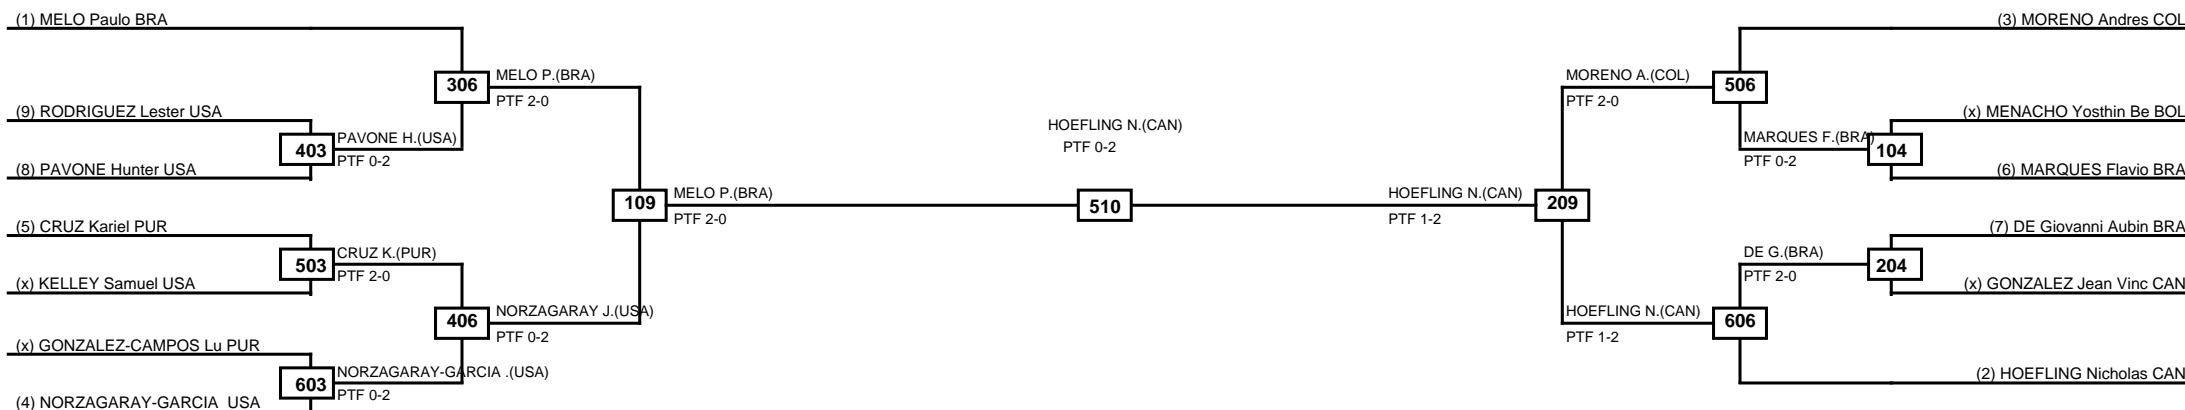

Round of 16   Quarterfinals   Semifinals   Final   Semifinals   Quarterfinals   Round of 16

Classification
1 HOEFLING Nicholas CAN
2 MELO Paulo BRA
3 NORZAGARAY-GARCIA Juancarlos USA
3 MORENO Andres COL

LEGEND RSC: Win by Referee stops contest   PTF: Win by Point gap   SUP: Win by Superiority   DSQ: Win by Disqualification   DQB: Win by Disqualification for Unsportsmanlike behavior   DWR: Win by double Withdrawal   R: Round
(x)Seed   PFT: Win by Final score   GDP: Win by Golden points   WDR: Win by Withdrawal   PUN: Win by Punitive declaration   DDB: Double disqualification for Unsportsmanlike behavior   DDQ: Double Disqualification