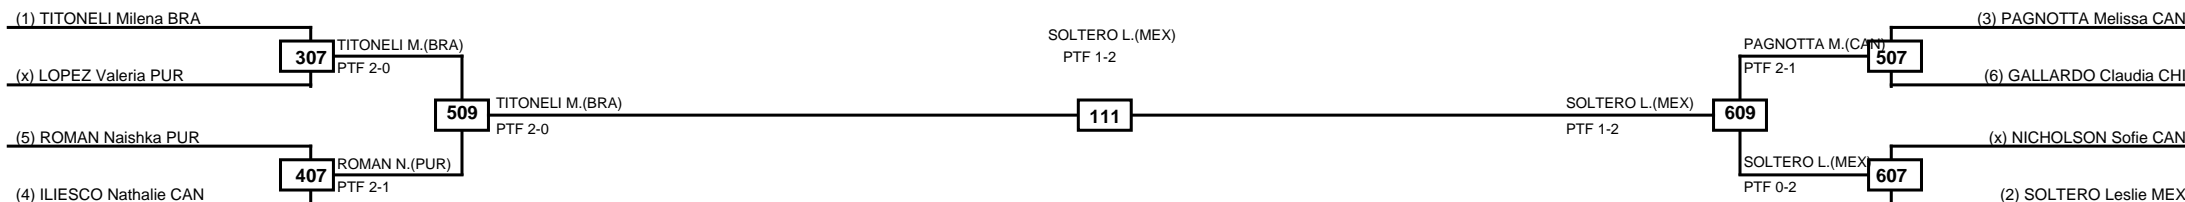

Semifinals

Final

Semifinals

(1) GORMAN-SHORE Madel USA

SHIPMAN A.(HAI)
PTF 1-2

211

SHIPMAN A.(HAI)
PTF 0-2

110

(2) MORAIS Ana BRA

(x) SHIPMAN Aliyah HAI

Classification

- 1 SHIPMAN Aliyah HAI
- 2 GORMAN-SHORE Madelynn USA
- 3 MORAIS Ana BRA

LEGEND RSC: Win by Referee stops contest PTG: Win by Point gap SUP: Win by Superiority DSQ: Win by Disqualification DQB: Win by Disqualification for Unsportsmanlike behavior DWR: Win by double Withdrawal R: Round
(x)Seed PFT: Win by Final score GDP: Win by Golden points WDR: Win by Withdrawal PUN: Win by Punitive declaration DDB: Double disqualification for Unsportsmanlike behavior DDQ: Double Disqualification

Quarterfinals Semifinals

Final

Semifinals

Quarterfinals

Classification
1 SOLTERO Leslie MEX
2 TITONELI Milena BRA
3 ROMAN Naishka PUR
3 PAGNOTTA Melissa CAN

LEGEND RSC: Win by Referee stops contest PTG: Win by Point gap SUP: Win by Superiority DSQ: Win by Disqualification DQB: Win by Disqualification for Unsportsmanlike behavior DWR: Win by double Withdrawal R: Round
 (x)Seed PFT: Win by Final score GDP: Win by Golden points WDR: Win by Withdrawal PUN: Win by Punitive declaration DDB: Double disqualification for Unsportsmanlike behavior DDQ: Double Disqualification