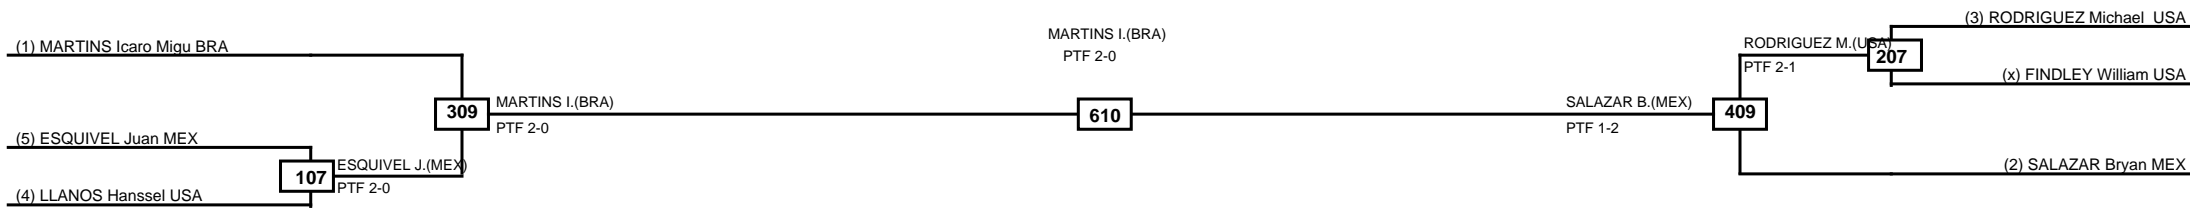

Quarterfinals	Semifinals	Final	Semifinals	Quarterfinals
---------------	------------	-------	------------	---------------

Classification
1 MARTINS Icaro Miguel BRA
2 SALAZAR Bryan MEX
3 ESQUIVEL Juan MEX
3 RODRIGUEZ Michael C. USA

LEGEND	RSC: Win by Referee stops contest	PTG: Win by Point gap	SUP: Win by Superiority	DSQ: Win by Disqualification	DQB: Win by Disqualification for Unsportsmanlike behavior	DWR: Win by double Withdrawal	R: Round
(x)Seed	PFT: Win by Final score	GDP: Win by Golden points	WDR: Win by Withdrawal	PUN: Win by Punitive declaration	DDB: Double disqualification for Unsportsmanlike behavior	DDQ: Double Disqualification	