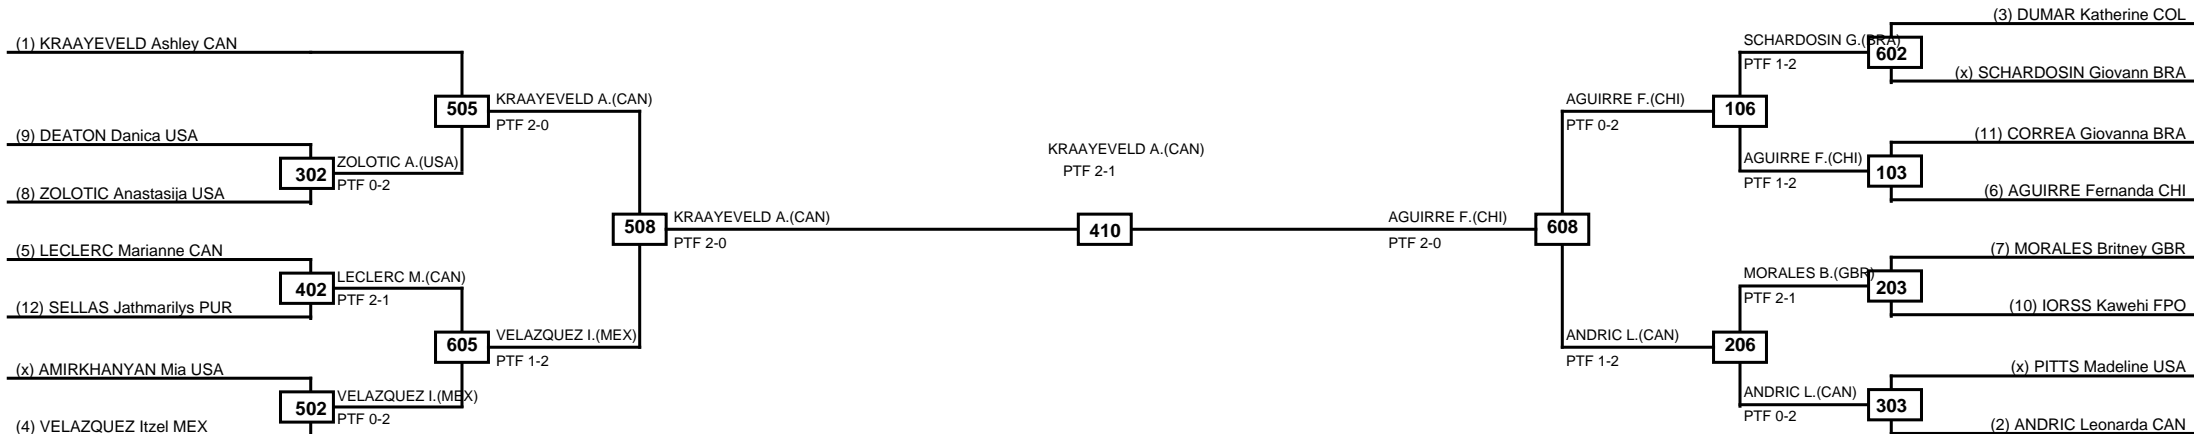

(2) MORAIS Ana BRA

(x) SHIPMAN Aliyah HAI

Classification

- 1 SHIPMAN Aliyah HAI
- 2 GORMAN-SHORE Madelynn USA
- 3 MORAIS Ana BRA

LEGEND RSC: Win by Referee stops contest PTG: Win by Point gap SUP: Win by Superiority DSQ: Win by Disqualification DQB: Win by Disqualification for Unsportsmanlike behavior DWR: Win by double Withdrawal R: Round
(x)Seed PFT: Win by Final score GDP: Win by Golden points WDR: Win by Withdrawal PUN: Win by Punitive declaration DDB: Double disqualification for Unsportsmanlike behavior DDQ: Double Disqualification

Quarterfinals Semifinals

Final

Semifinals

Quarterfinals

Classification
1 SOLTERO Leslie MEX
2 TITONELI Milena BRA
3 ROMAN Naishka PUR
3 PAGNOTTA Melissa CAN

LEGEND RSC: Win by Referee stops contest PTG: Win by Point gap SUP: Win by Superiority DSQ: Win by Disqualification DQB: Win by Disqualification for Unsportsmanlike behavior DWR: Win by double Withdrawal R: Round
 (x)Seed PFT: Win by Final score GDP: Win by Golden points WDR: Win by Withdrawal PUN: Win by Punitive declaration DDB: Double disqualification for Unsportsmanlike behavior DDQ: Double Disqualification

Round of 16 Quarterfinals Semifinals

Final

Semifinals

Quarterfinals Round of 16

Classification
1 KRAAYEVELD Ashley CAN
2 AGUIRRE Fernanda CHI
3 ANDRIC Leonarda CAN
3 VELAZQUEZ Itzel MEX

LEGEND RSC: Win by Referee stops contest PTG: Win by Point gap SUP: Win by Superiority DSQ: Win by Disqualification DQB: Win by Disqualification for Unsportsmanlike behavior DWR: Win by double Withdrawal R: Round
 (x)Seed PFT: Win by Final score GDP: Win by Golden points WDR: Win by Withdrawal PUN: Win by Punitive declaration DDB: Double disqualification for Unsportsmanlike behavior DDQ: Double Disqualification