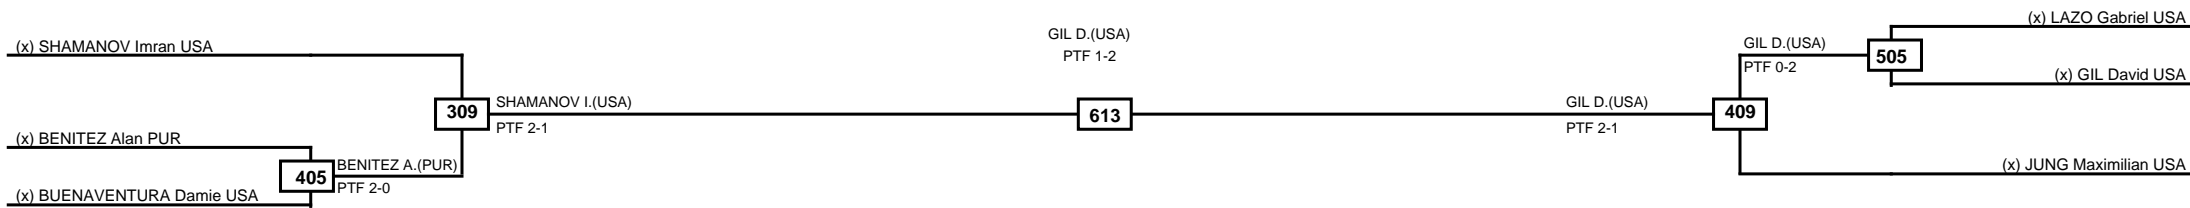

Quarterfinals	Semifinals	Final	Semifinals	Quarterfinals

Classification
1 GIL David USA
2 SHAMANOV Imran USA
3 BENITEZ Alan PUR
3 JUNG Maximilian USA

LEGEND	RSC: Win by Referee stops contest	PTG: Win by Point gap	SUP: Win by Superiority	DSQ: Win by Disqualification	DQB: Win by Disqualification for Unsportsmanlike behavior	DWR: Win by double Withdrawal	R: Round
(x)Seed	PFT: Win by Final score	GDP: Win by Golden points	WDR: Win by Withdrawal	PUN: Win by Punitive declaration	DDB: Double disqualification for Unsportsmanlike behavior	DDQ: Double Disqualification