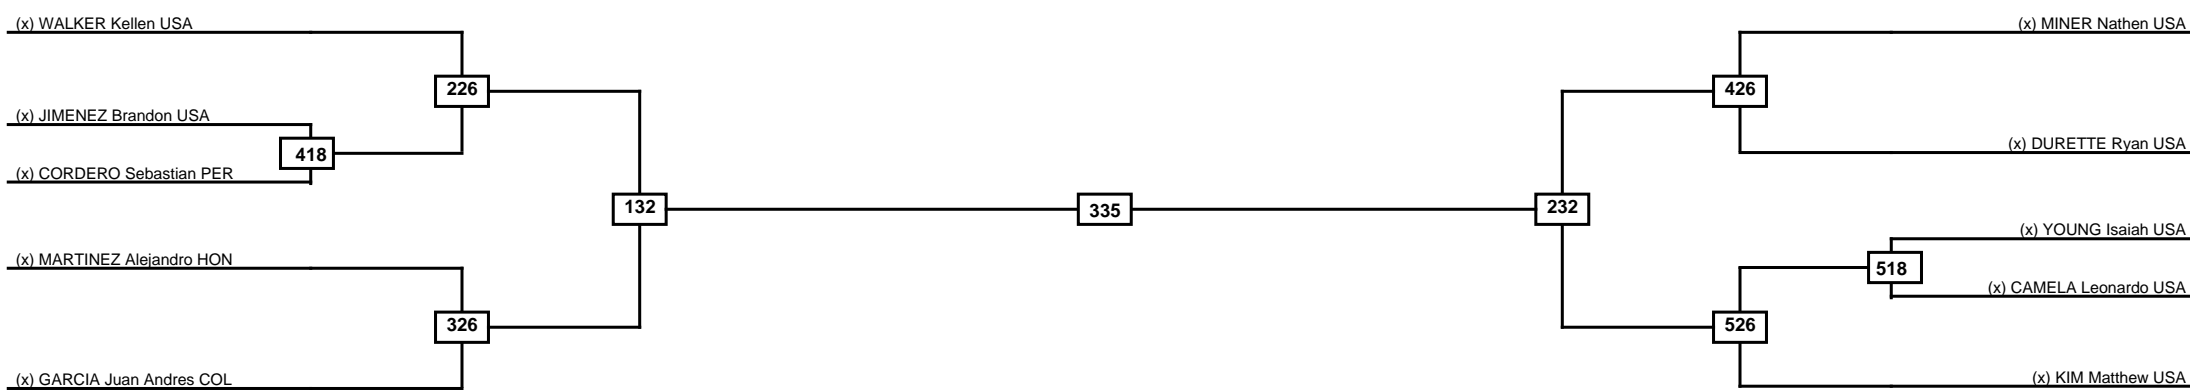

Round of 16	Quarterfinals	Semifinals	Final	Semifinals	Quarterfinals	Round of 16

Classification
1
2
3
3

LEGEND	RSC: Win by Referee stops contest	PTG: Win by Point gap	SUP: Win by Superiority	DSQ: Win by Disqualification	DQB: Win by Disqualification for Unsportsmanlike behavior	DWR: Win by double Withdrawal	R: Round
	(x)Seed	PFT: Win by Final score	GDP: Win by Golden points	WDR: Win by Withdrawal	PUN: Win by Punitive declaration	DDB: Double disqualification for Unsportsmanlike behavior	DDQ: Double Disqualification