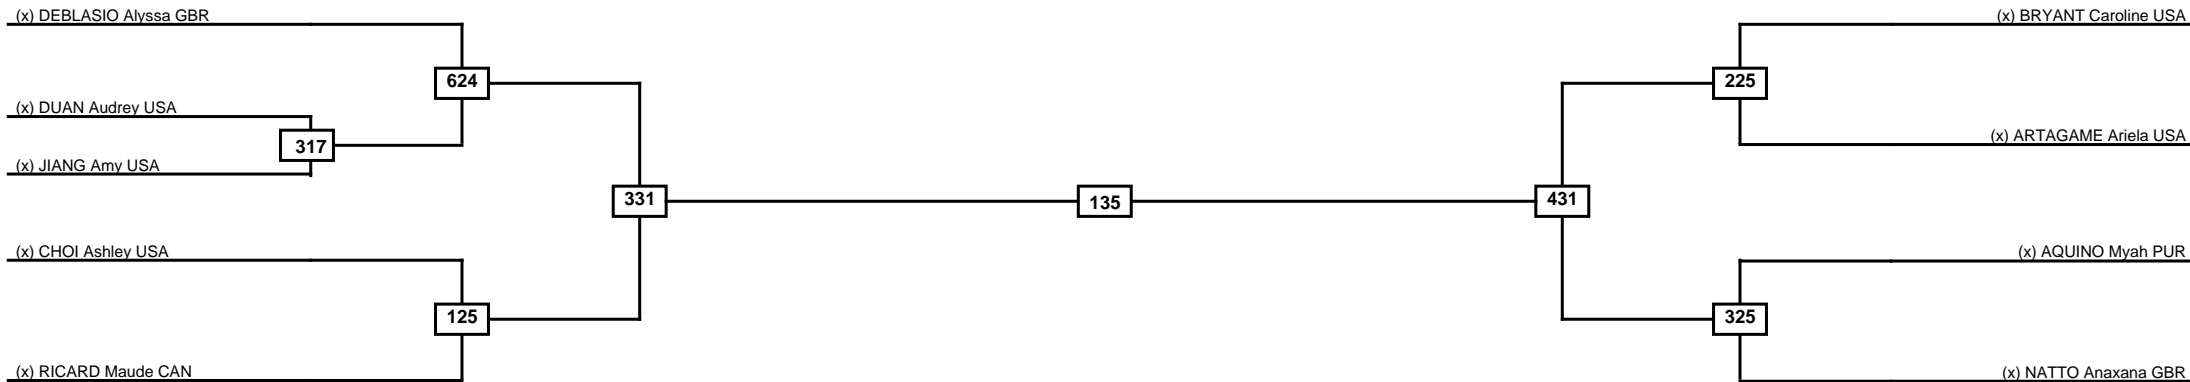

Round of 16
Quarterfinals
Semifinals
Final
Semifinals
Quarterfinals
Round of 16

Classification
1
2
3
3

LEGEND RSC: Win by Referee stops contest   PTG: Win by Point gap   SUP: Win by Superiority   DSQ: Win by Disqualification   DQB: Win by Disqualification for Unsportsmanlike behavior   DWR: Win by double Withdrawal   R: Round
(x)Seed   PFT: Win by Final score   GDP: Win by Golden points   WDR: Win by Withdrawal   PUN: Win by Punitive declaration   DDB: Double disqualification for Unsportsmanlike behavior   DDQ: Double Disqualification