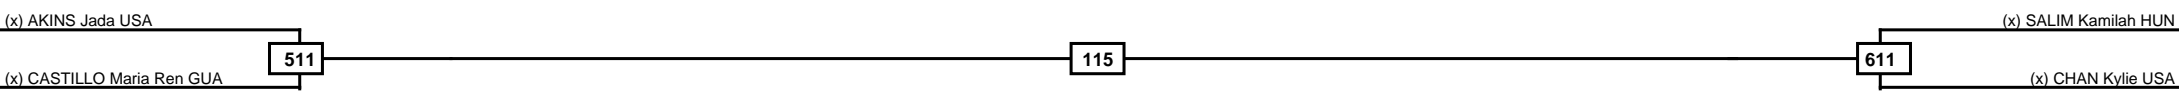

Semifinals	Final	Semifinals

Classification
1
2
3
3

LEGEND	RSC: Win by Referee stops contest	PTG: Win by Point gap	SUP: Win by Superiority	DSQ: Win by Disqualification	DQB: Win by Disqualification for Unsportsmanlike behavior	DWR: Win by double Withdrawal	R: Round
(x)Seed	PFT: Win by Final score	GDP: Win by Golden points	WDR: Win by Withdrawal	PUN: Win by Punitive declaration	DDB: Double disqualification for Unsportsmanlike behavior	DDQ: Double Disqualification