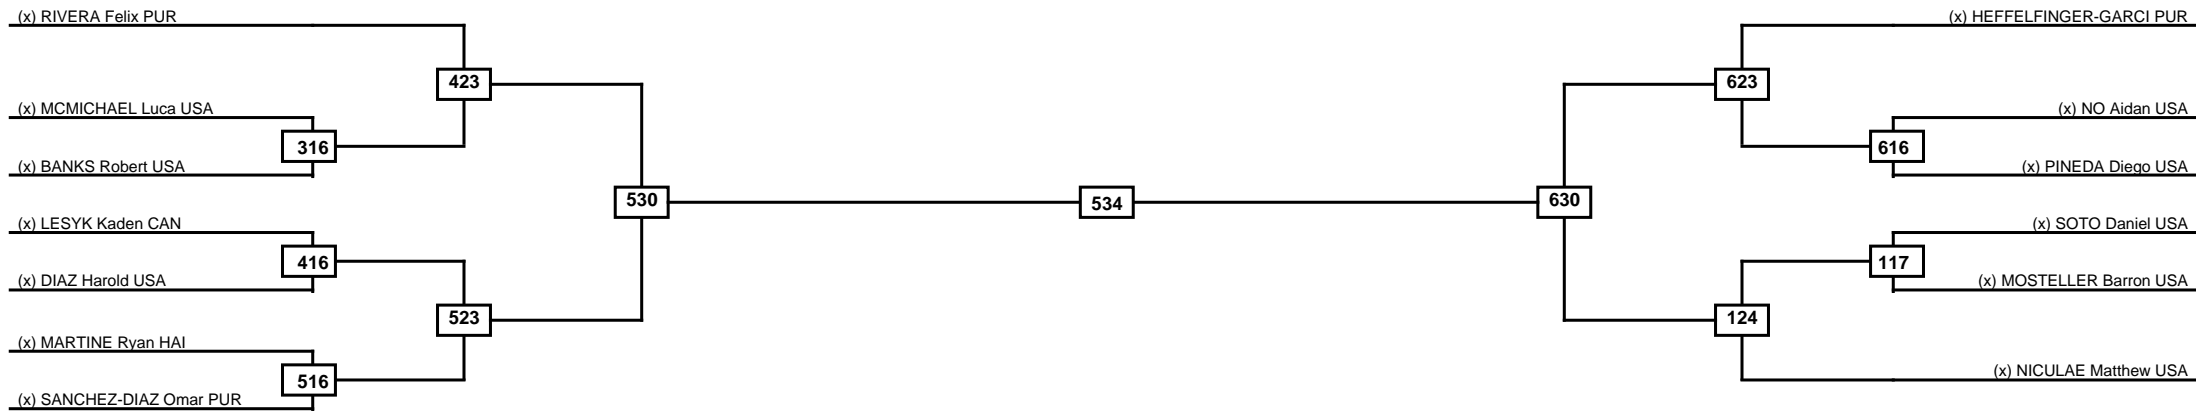

Round of 16 Quarterfinals Semifinals

Final

Semifinals

Quarterfinals Round of 16

Classification

1
2
3
3

LEGEND RSC: Win by Referee stops contest PTG: Win by Point gap SUP: Win by Superiority DSQ: Win by Disqualification DQB: Win by Disqualification for Unsportsmanlike behavior DWR: Win by double Withdrawal R: Round
(x)Seed PFT: Win by Final score GDP: Win by Golden points WDR: Win by Withdrawal PUN: Win by Punitive declaration DDB: Double disqualification for Unsportsmanlike behavior DDQ: Double Disqualification