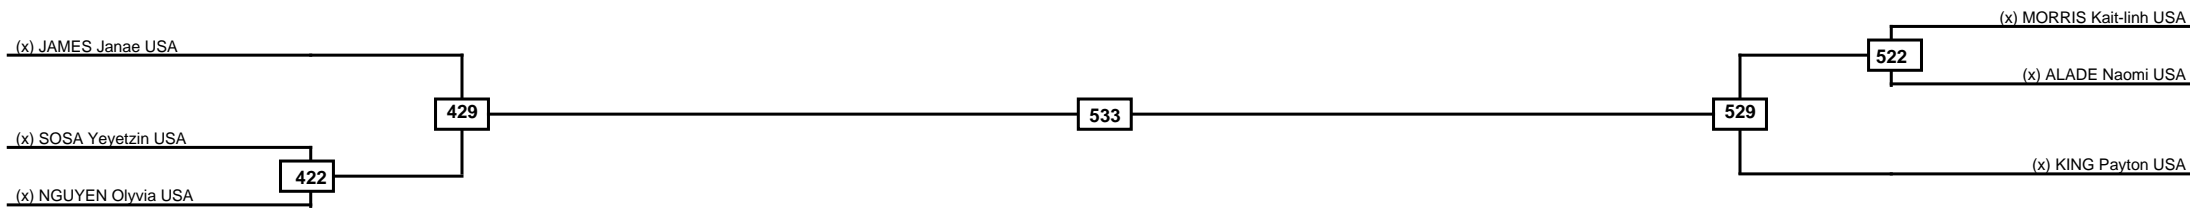

Semifinals	Final	Semifinals
------------	-------	------------

(x) TORRES Lineishka PUR

134

230

(x) NATTO Alexandra GBR

(x) SANTIAGO Jyvana PUR

Classification
1
2
3
3

LEGEND	RSC: Win by Referee stops contest	PTG: Win by Point gap	SUP: Win by Superiority	DSQ: Win by Disqualification	DQB: Win by Disqualification for Unsportsmanlike behavior	DWR: Win by double Withdrawal	R: Round
(x)Seed	PFT: Win by Final score	GDP: Win by Golden points	WDR: Win by Withdrawal	PUN: Win by Punitive declaration	DDB: Double disqualification for Unsportsmanlike behavior	DDQ: Double Disqualification	