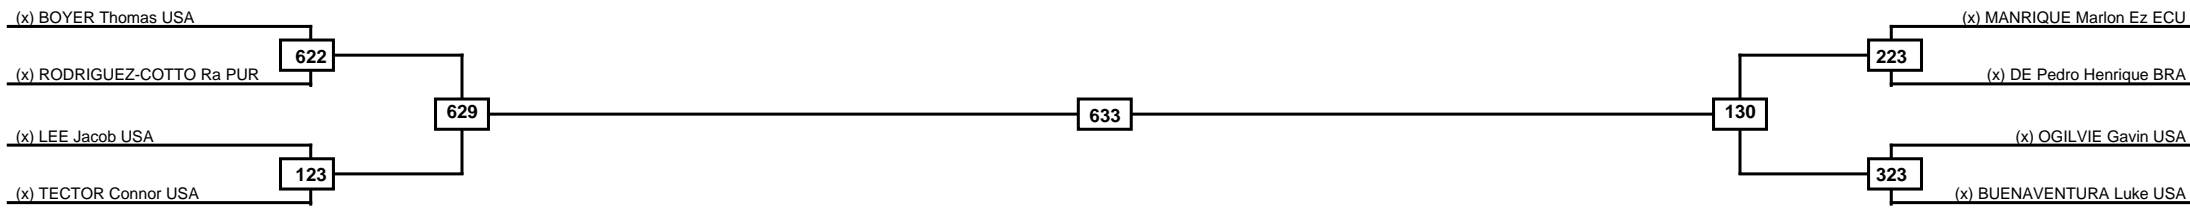

Quarterfinals	Semifinals	Final	Semifinals	Quarterfinals

Classification
1
2
3
3

LEGEND	RSC: Win by Referee stops contest	PTG: Win by Point gap	SUP: Win by Superiority	DSQ: Win by Disqualification	DQB: Win by Disqualification for Unsportsmanlike behavior	DWR: Win by double Withdrawal	R: Round
(x)Seed	PFT: Win by Final score	GDP: Win by Golden points	WDR: Win by Withdrawal	PUN: Win by Punitive declaration	DDB: Double disqualification for Unsportsmanlike behavior	DDQ: Double Disqualification