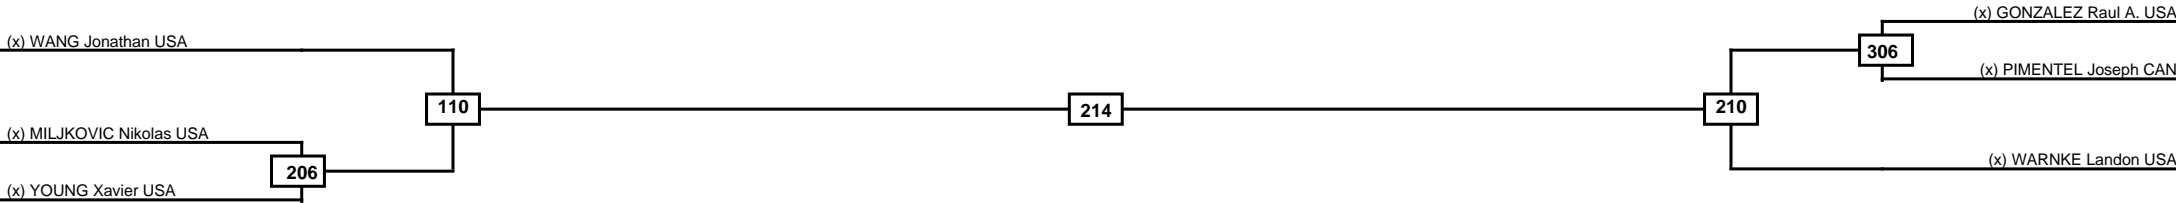

Final

(x) STABLES Cameron CAN

515

(x) ALADE Joshua USA

Classification
1
2
3
3

LEGEND	RSC: Win by Referee stops contest	PTG: Win by Point gap	SUP: Win by Superiority	DSQ: Win by Disqualification	DQB: Win by Disqualification for Unsportsmanlike behavior	DWR: Win by double Withdrawal	R: Round
(x)Seed	PFT: Win by Final score	GDP: Win by Golden points	WDR: Win by Withdrawal	PUN: Win by Punitive declaration	DDB: Double disqualification for Unsportsmanlike behavior	DDQ: Double Disqualification	