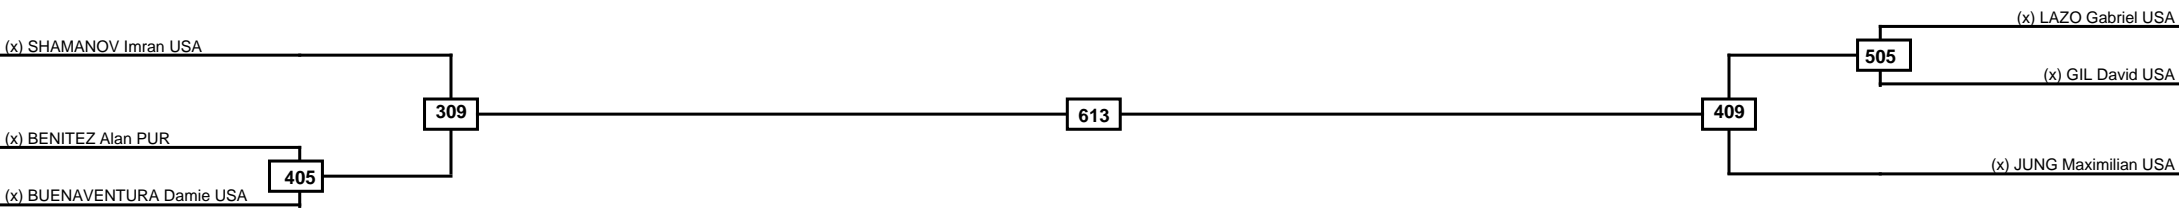

Classification
1
2
3
3

LEGEND	RSC: Win by Referee stops contest	PTG: Win by Point gap	SUP: Win by Superiority	DSQ: Win by Disqualification	DQB: Win by Disqualification for Unsportsmanlike behavior	DWR: Win by double Withdrawal	R: Round
(x)Seed	PFT: Win by Final score	GDP: Win by Golden points	WDR: Win by Withdrawal	PUN: Win by Punitive declaration	DDB: Double disqualification for Unsportsmanlike behavior	DDQ: Double Disqualification