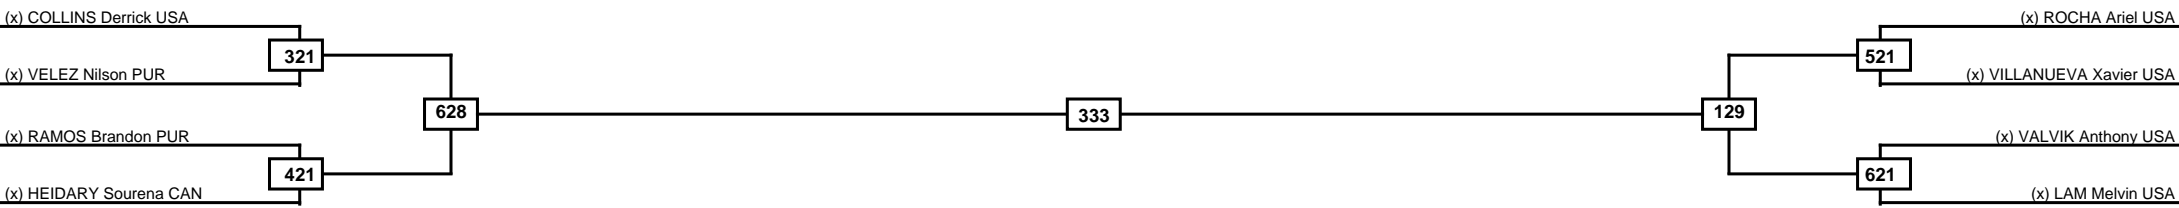

Quarterfinals	Semifinals	Final	Semifinals	Quarterfinals

Classification
1
2
3
3

LEGEND	RSC: Win by Referee stops contest	PTG: Win by Point gap	SUP: Win by Superiority	DSQ: Win by Disqualification	DQB: Win by Disqualification for Unsportsmanlike behavior	DWR: Win by double Withdrawal	R: Round
(x)Seed	PFT: Win by Final score	GDP: Win by Golden points	WDR: Win by Withdrawal	PUN: Win by Punitive declaration	DDB: Double disqualification for Unsportsmanlike behavior	DDQ: Double Disqualification