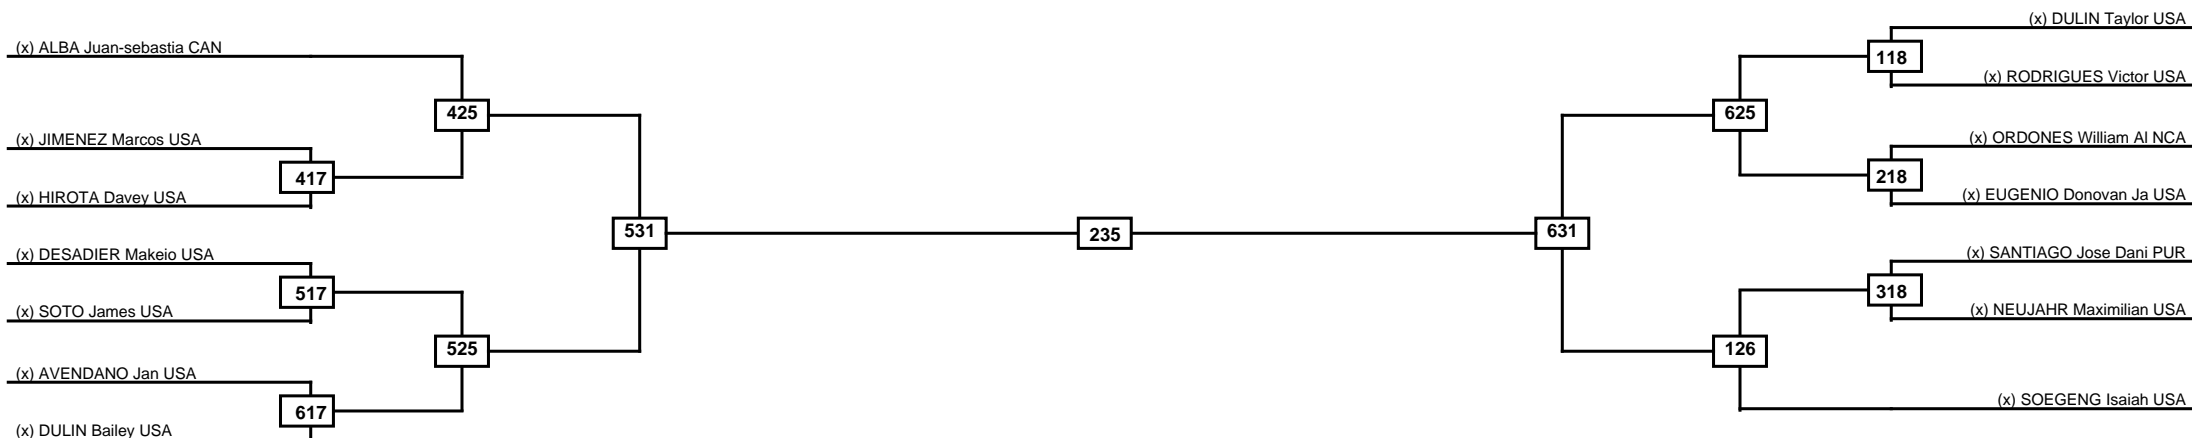

Round of 16   Quarterfinals   Semifinals   Final   Semifinals   Quarterfinals   Round of 16

Classification
1
2
3
3

LEGEND RSC: Win by Referee stops contest   PTG: Win by Point gap   SUP: Win by Superiority   DSQ: Win by Disqualification   DQB: Win by Disqualification for Unsportsmanlike behavior   DWR: Win by double Withdrawal   R: Round
(x)Seed   PFT: Win by Final score   GDP: Win by Golden points   WDR: Win by Withdrawal   PUN: Win by Punitive declaration   DDB: Double disqualification for Unsportsmanlike behavior   DDQ: Double Disqualification