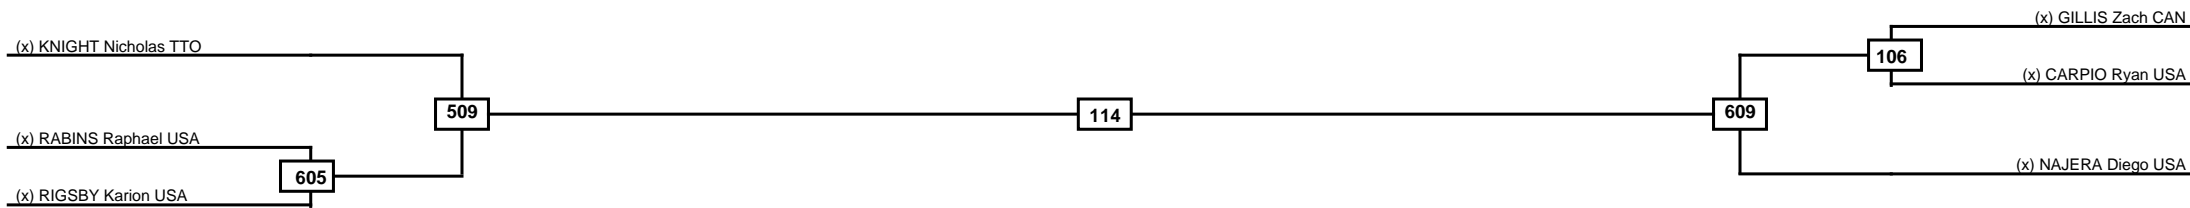

Classification
1
2
3
3

LEGEND	RSC: Win by Referee stops contest	PTG: Win by Point gap	SUP: Win by Superiority	DSQ: Win by Disqualification	DQB: Win by Disqualification for Unsportsmanlike behavior	DWR: Win by double Withdrawal	R: Round
(x)Seed	PFT: Win by Final score	GDP: Win by Golden points	WDR: Win by Withdrawal	PUN: Win by Punitive declaration	DDB: Double disqualification for Unsportsmanlike behavior	DDQ: Double Disqualification