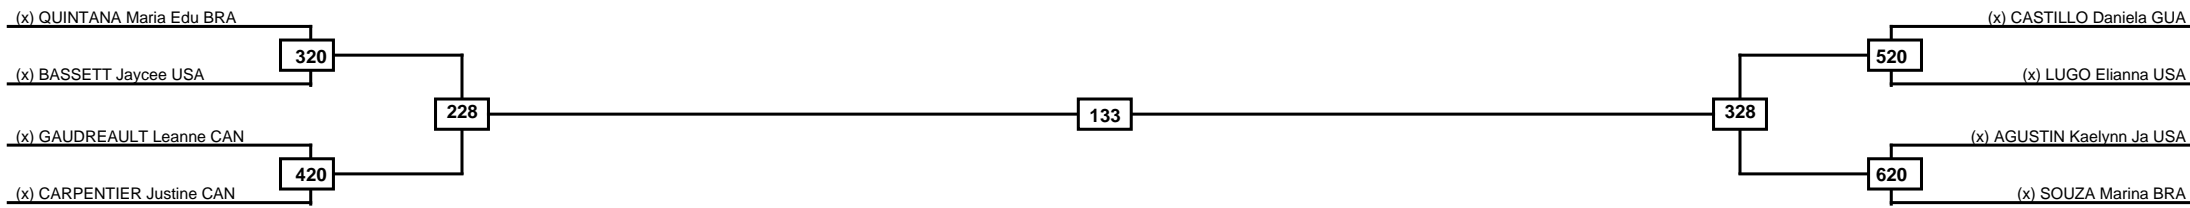

Quarterfinals	Semifinals	Final	Semifinals	Quarterfinals

Classification
1
2
3
3

LEGEND	RSC: Win by Referee stops contest	PTG: Win by Point gap	SUP: Win by Superiority	DSQ: Win by Disqualification	DQB: Win by Disqualification for Unsportsmanlike behavior	DWR: Win by double Withdrawal	R: Round
(x)Seed	PFT: Win by Final score	GDP: Win by Golden points	WDR: Win by Withdrawal	PUN: Win by Punitive declaration	DDB: Double disqualification for Unsportsmanlike behavior	DDQ: Double Disqualification