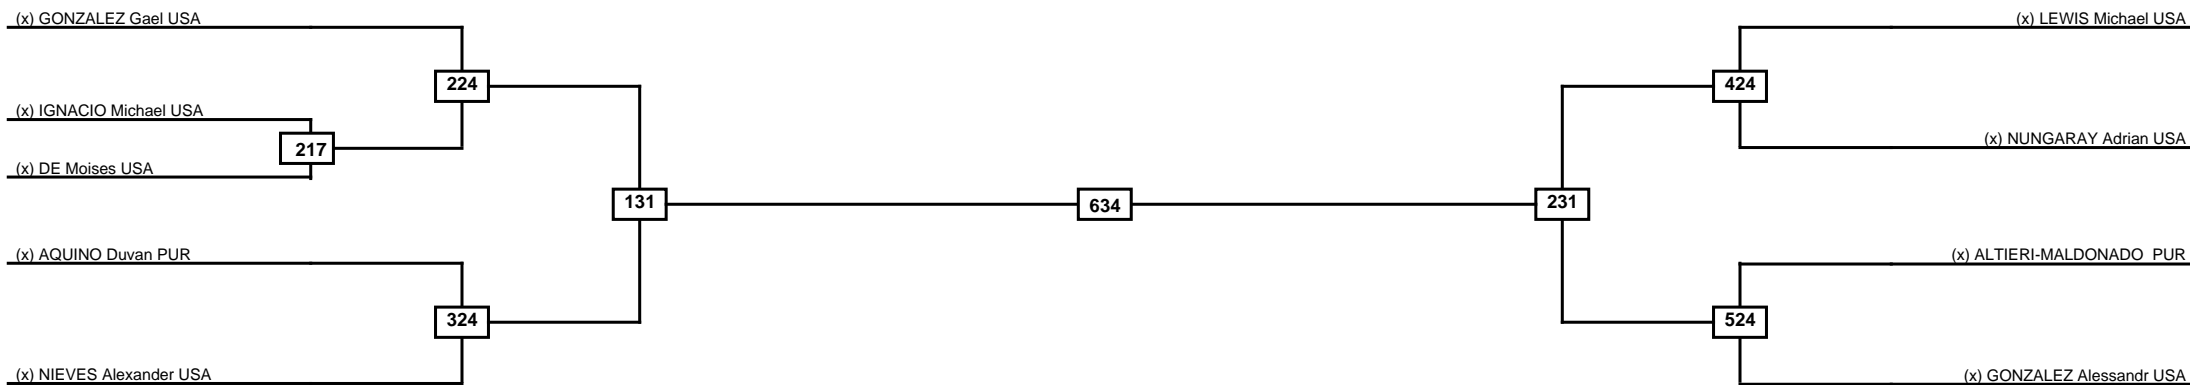

Round of 16
Quarterfinals
Semifinals
Final
Semifinals
Quarterfinals
Round of 16

Classification
1
2
3
3

LEGEND	RSC: Win by Referee stops contest	PTG: Win by Point gap	SUP: Win by Superiority	DSQ: Win by Disqualification	DQB: Win by Disqualification for Unsportsmanlike behavior	DWR: Win by double Withdrawal	R: Round
	PFT: Win by Final score	GDP: Win by Golden points	WDR: Win by Withdrawal	PUN: Win by Punitive declaration	DDB: Double disqualification for Unsportsmanlike behavior	DDQ: Double Disqualification