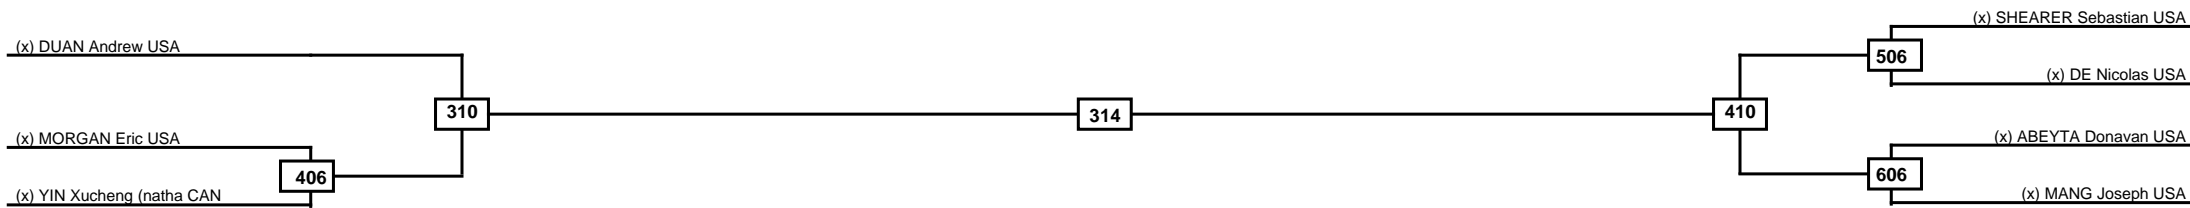

Quarterfinals	Semifinals	Final	Semifinals	Quarterfinals

Classification
1
2
3
3

LEGEND	RSC: Win by Referee stops contest	PTG: Win by Point gap	SUP: Win by Superiority	DSQ: Win by Disqualification	DQB: Win by Disqualification for Unsportsmanlike behavior	DWR: Win by double Withdrawal	R: Round
	PFT: Win by Final score	GDP: Win by Golden points	WDR: Win by Withdrawal	PUN: Win by Punitive declaration	DDB: Double disqualification for Unsportsmanlike behavior	DDQ: Double Disqualification