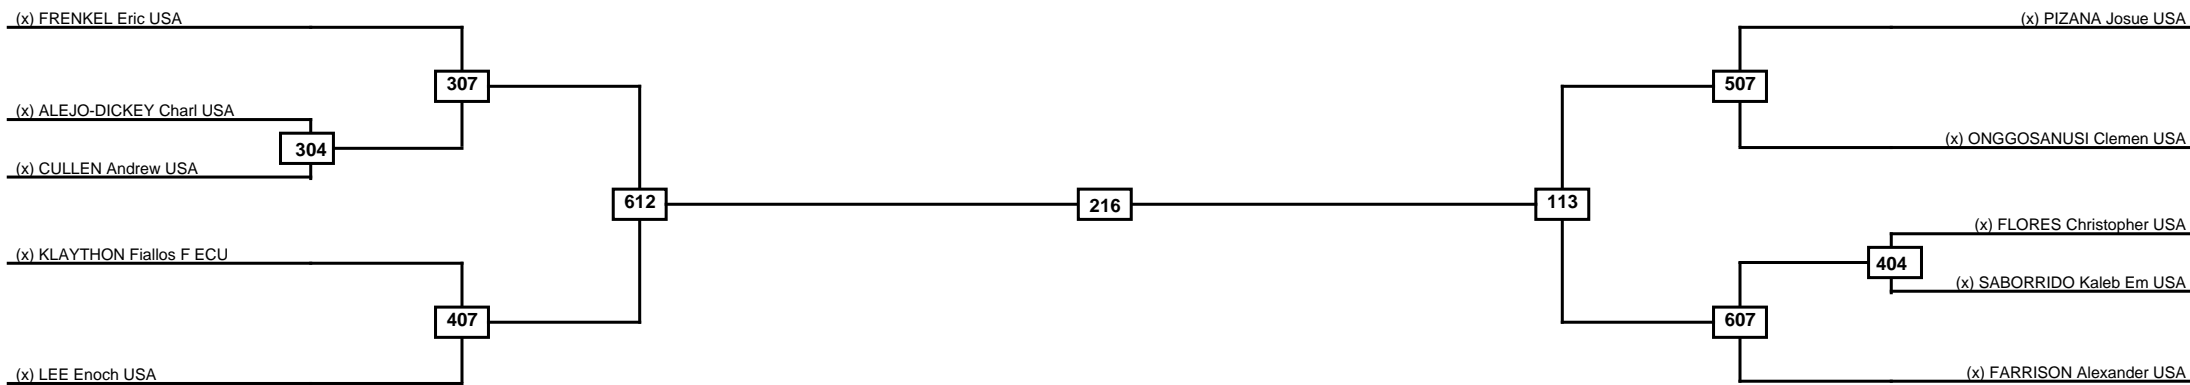

Round of 16	Quarterfinals	Semifinals	Final	Semifinals	Quarterfinals	Round of 16

Classification
1
2
3
3

LEGEND	RSC: Win by Referee stops contest	PTG: Win by Point gap	SUP: Win by Superiority	DSQ: Win by Disqualification	DQB: Win by Disqualification for Unsportsmanlike behavior	DWR: Win by double Withdrawal	R: Round
	(x)Seed	PFT: Win by Final score	GDP: Win by Golden points	WDR: Win by Withdrawal	PUN: Win by Punitive declaration	DDB: Double disqualification for Unsportsmanlike behavior	DDQ: Double Disqualification