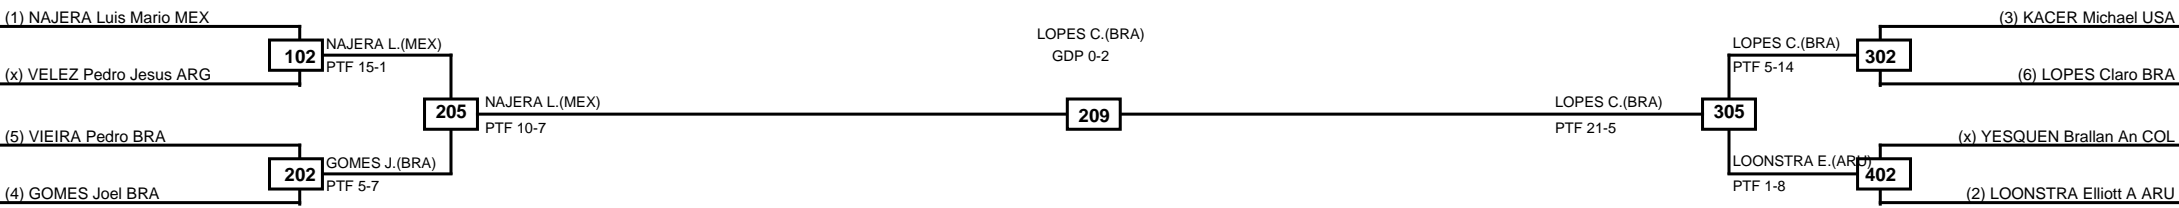

Quarterfinals Semifinals **Final** Semifinals Quarterfinals

Classification
1 LOPES Claro BRA
2 NAJERA Luis Mario MEX
3 GOMES Joel BRA
3 LOONSTRA Elliott Andre ARU

LEGEND	RSC: Win by Referee stops contest	PTG: Win by Point gap	SUP: Win by Superiority	DSQ: Win by Disqualification	DQB: Win by Disqualification for Unsportsmanlike behavior	DWR: Win by double Withdrawal	R: Round
(x)Seed	PFT: Win by Final score	GDP: Win by Golden points	WDR: Win by Withdrawal	PUN: Win by Punitive declaration	DDB: Double disqualification for Unsportsmanlike behavior	DDQ: Double Disqualification	

Round of 16 Quarterfinals Semifinals

Final

Semifinals

Quarterfinals Round of 16

Classification
1 SAMORANO Juan Eduardo ARG
2 COELHO Carlos Geraldo BRA
3 RODRIGUES Bruno BRA
3 GARCIA Adrian CUB

LEGEND RSC: Win by Referee stops contest PTG: Win by Point gap SUP: Win by Superiority DSQ: Win by Disqualification DQB: Win by Disqualification for Unsportsmanlike behavior DWR: Win by double Withdrawal R: Round
 (x)Seed PFT: Win by Final score GDP: Win by Golden points WDR: Win by Withdrawal PUN: Win by Punitive declaration DDB: Double disqualification for Unsportsmanlike behavior DDQ: Double Disqualification