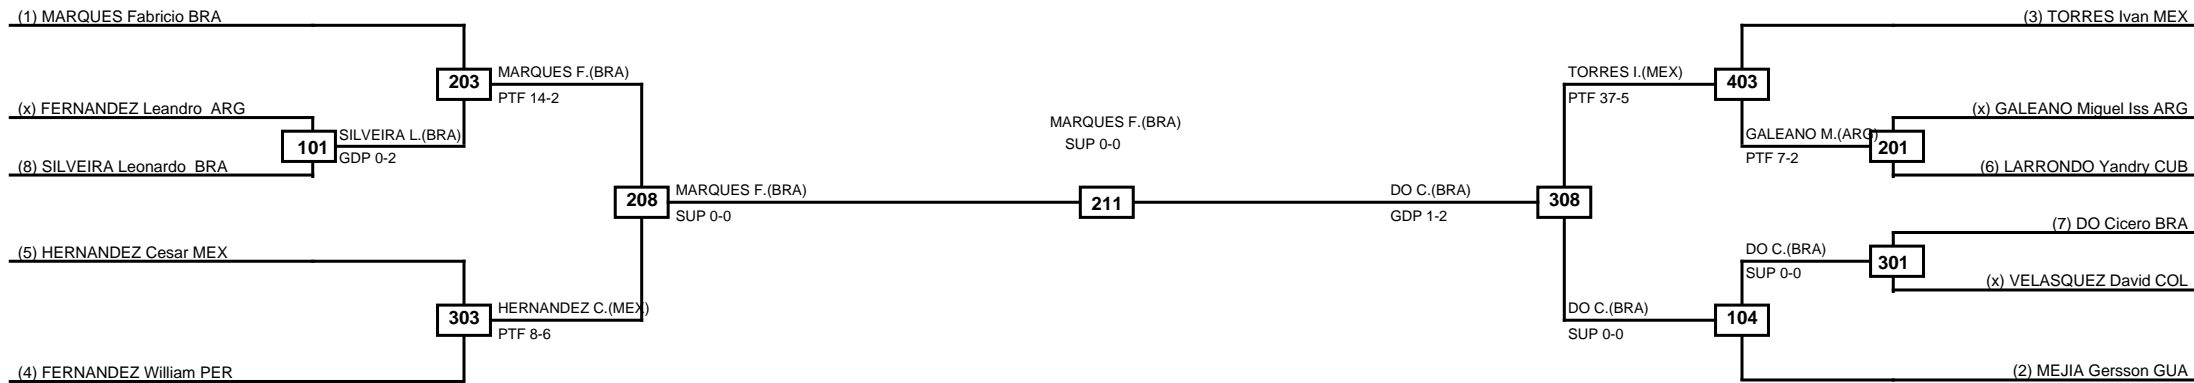

Round of 16   Quarterfinals   Semifinals   Final   Semifinals   Quarterfinals   Round of 16

Classification
1 MARQUES Fabricio BRA
2 DO Cicero BRA
3 HERNANDEZ Cesar MEX
3 TORRES Ivan MEX

LEGEND   RSC: Win by Referee stops contest   PTG: Win by Point gap   SUP: Win by Superiority   DSQ: Win by Disqualification   DQB: Win by Disqualification for Unsportsmanlike behavior   DWR: Win by double Withdrawal   R: Round
(x)Seed   PFT: Win by Final score   GDP: Win by Golden points   WDR: Win by Withdrawal   PUN: Win by Punitive declaration   DDB: Double disqualification for Unsportsmanlike behavior   DDQ: Double Disqualification