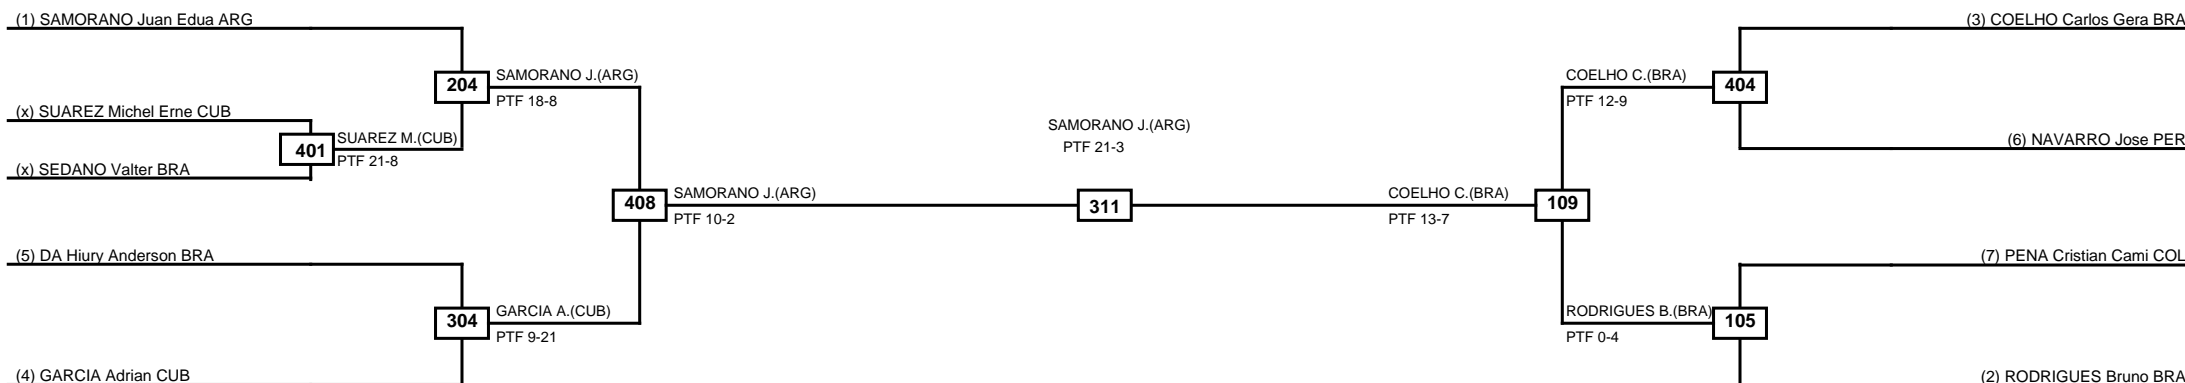

Quarterfinals Semifinals **Final** Semifinals Quarterfinals

Classification
1 LOPES Claro BRA
2 NAJERA Luis Mario MEX
3 GOMES Joel BRA
3 LOONSTRA Elliott Andre ARU

LEGEND	RSC: Win by Referee stops contest	PTG: Win by Point gap	SUP: Win by Superiority	DSQ: Win by Disqualification	DQB: Win by Disqualification for Unsportsmanlike behavior	DWR: Win by double Withdrawal	R: Round
(x)Seed	PFT: Win by Final score	GDP: Win by Golden points	WDR: Win by Withdrawal	PUN: Win by Punitive declaration	DDB: Double disqualification for Unsportsmanlike behavior	DDQ: Double Disqualification	

Round of 16 Quarterfinals Semifinals

Final

Semifinals

Quarterfinals Round of 16

Classification
1 SAMORANO Juan Eduardo ARG
2 COELHO Carlos Geraldo BRA
3 RODRIGUES Bruno BRA
3 GARCIA Adrian CUB

LEGEND RSC: Win by Referee stops contest PTG: Win by Point gap SUP: Win by Superiority DSQ: Win by Disqualification DQB: Win by Disqualification for Unsportsmanlike behavior DWR: Win by double Withdrawal R: Round
 (x)Seed PFT: Win by Final score GDP: Win by Golden points WDR: Win by Withdrawal PUN: Win by Punitive declaration DDB: Double disqualification for Unsportsmanlike behavior DDQ: Double Disqualification