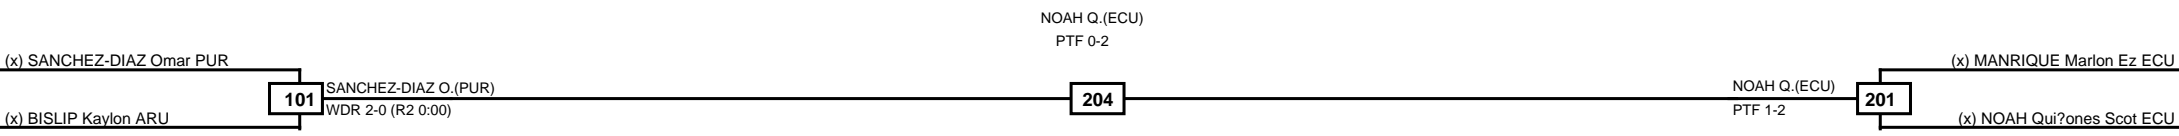

Semifinals	Final	Semifinals
------------	-------	------------

Classification
1 NOAH Quiñones Scot ECU
2 SANCHEZ-DIAZ Omar PUR
3 MANRIQUE Marlon Ezequiel ECU
3 BISLIP Kaylon ARU

LEGEND	RSC: Win by Referee stops contest	PTG: Win by Point gap	SUP: Win by Superiority	DSQ: Win by Disqualification	DQB: Win by Disqualification for Unsportsmanlike behavior	DWR: Win by double Withdrawal	R: Round
(x)Seed	PFT: Win by Final score	GDP: Win by Golden points	WDR: Win by Withdrawal	PUN: Win by Punitive declaration	DDB: Double disqualification for Unsportsmanlike behavior	DDQ: Double Disqualification	