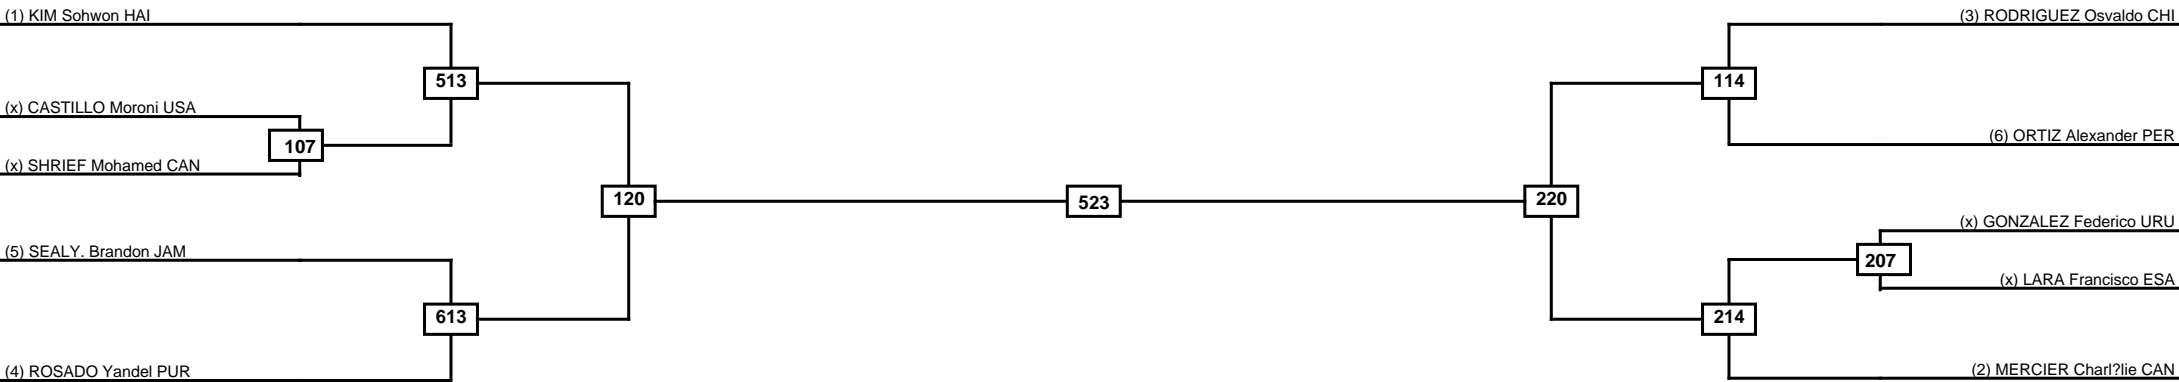

Quarterfinals	Semifinals	Final	Semifinals	Quarterfinals
---------------	------------	-------	------------	---------------

Classification
1
2
3
3

LEGEND	RSC: Win by Referee stops contest	PTG: Win by Point gap	SUP: Win by Superiority	DSQ: Win by Disqualification	DQB: Win by Disqualification for Unsportsmanlike behavior	DWR: Win by double Withdrawal	R: Round
	(x)Seed	PFT: Win by Final score	GDP: Win by Golden points	WDR: Win by Withdrawal	PUN: Win by Punitive declaration	DDB: Double disqualification for Unsportsmanlike behavior	DDQ: Double Disqualification

Round of 16	Quarterfinals	Semifinals	Final	Semifinals	Quarterfinals	Round of 16
-------------	---------------	------------	-------	------------	---------------	-------------

Classification
1
2
3
3

LEGEND	RSC: Win by Referee stops contest	PTG: Win by Point gap	SUP: Win by Superiority	DSQ: Win by Disqualification	DQB: Win by Disqualification for Unsportsmanlike behavior	DWR: Win by double Withdrawal	R: Round
	(x)Seed	PFT: Win by Final score	GDP: Win by Golden points	WDR: Win by Withdrawal	PUN: Win by Punitive declaration	DDB: Double disqualification for Unsportsmanlike behavior	DDQ: Double Disqualification

Round of 16	Quarterfinals	Semifinals	Final	Semifinals	Quarterfinals	Round of 16
-------------	---------------	------------	-------	------------	---------------	-------------

Classification
1
2
3
3

LEGEND	RSC: Win by Referee stops contest	PTG: Win by Point gap	SUP: Win by Superiority	DSQ: Win by Disqualification	DQB: Win by Disqualification for Unsportsmanlike behavior	DWR: Win by double Withdrawal	R: Round
	PFT: Win by Final score	GDP: Win by Golden points	WDR: Win by Withdrawal	PUN: Win by Punitive declaration	DDB: Double disqualification for Unsportsmanlike behavior	DDQ: Double Disqualification	