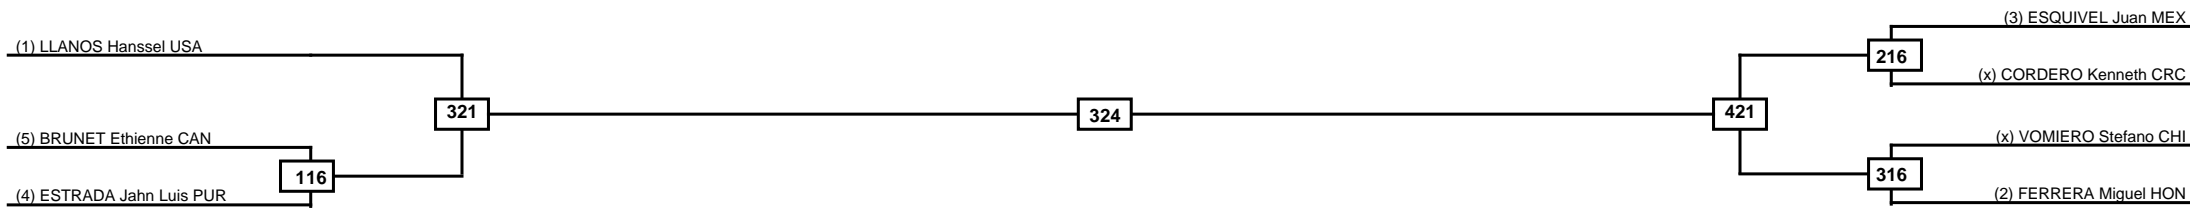

Quarterfinals	Semifinals	Final	Semifinals	Quarterfinals
---------------	------------	-------	------------	---------------

Classification
1
2
3
3

LEGEND	RSC: Win by Referee stops contest	PTG: Win by Point gap	SUP: Win by Superiority	DSQ: Win by Disqualification	DQB: Win by Disqualification for Unsportsmanlike behavior	DWR: Win by double Withdrawal	R: Round
	(x)Seed	PFT: Win by Final score	GDP: Win by Golden points	WDR: Win by Withdrawal	PUN: Win by Punitive declaration	DDB: Double disqualification for Unsportsmanlike behavior	DDQ: Double Disqualification

Round of 16	Quarterfinals	Semifinals	Final	Semifinals	Quarterfinals	Round of 16
-------------	---------------	------------	-------	------------	---------------	-------------

Classification
1
2
3
3

LEGEND	RSC: Win by Referee stops contest	PTG: Win by Point gap	SUP: Win by Superiority	DSQ: Win by Disqualification	DQB: Win by Disqualification for Unsportsmanlike behavior	DWR: Win by double Withdrawal	R: Round
	(x)Seed	PFT: Win by Final score	GDP: Win by Golden points	WDR: Win by Withdrawal	PUN: Win by Punitive declaration	DDB: Double disqualification for Unsportsmanlike behavior	DDQ: Double Disqualification

Round of 16	Quarterfinals	Semifinals	Final	Semifinals	Quarterfinals	Round of 16
-------------	---------------	------------	-------	------------	---------------	-------------

Classification
1
2
3
3

LEGEND	RSC: Win by Referee stops contest	PTG: Win by Point gap	SUP: Win by Superiority	DSQ: Win by Disqualification	DQB: Win by Disqualification for Unsportsmanlike behavior	DWR: Win by double Withdrawal	R: Round
	PFT: Win by Final score	GDP: Win by Golden points	WDR: Win by Withdrawal	PUN: Win by Punitive declaration	DDB: Double disqualification for Unsportsmanlike behavior	DDQ: Double Disqualification	