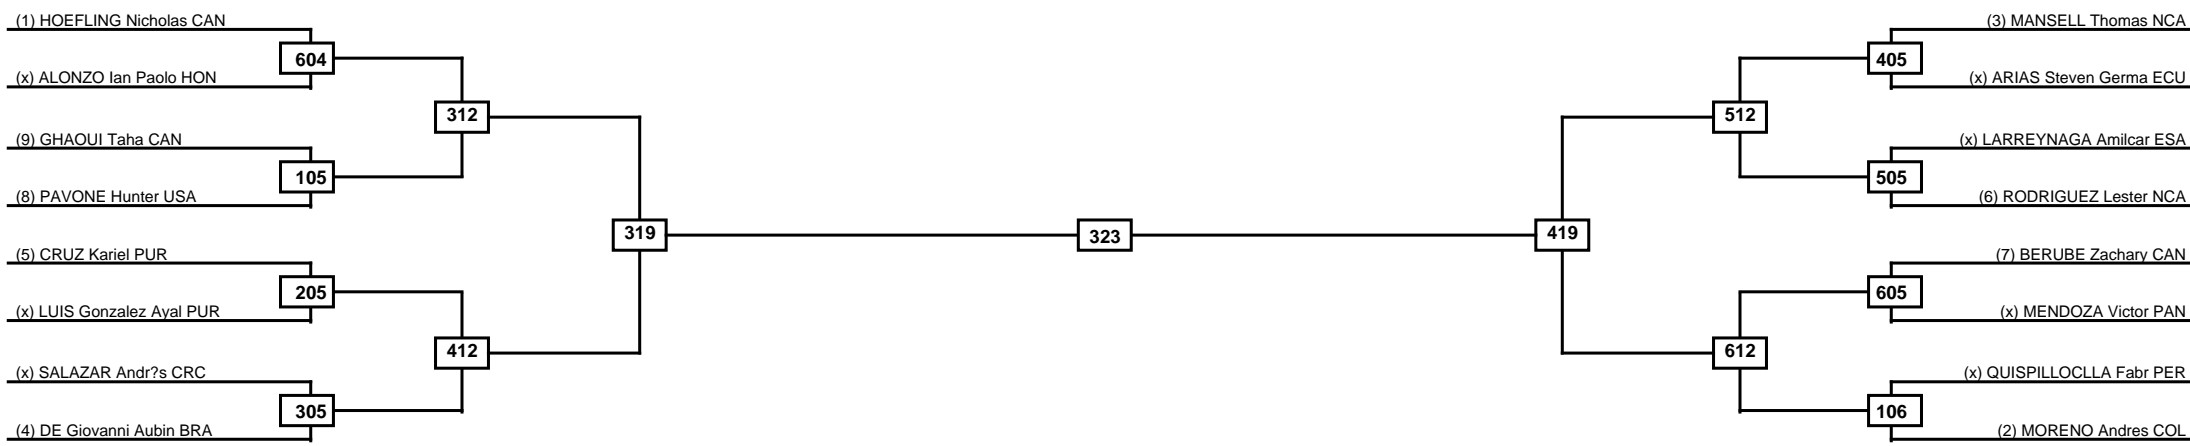

Round of 16	Quarterfinals	Semifinals	Final	Semifinals	Quarterfinals	Round of 16

Classification
1
2
3
3

LEGEND	RSC: Win by Referee stops contest	PTG: Win by Point gap	SUP: Win by Superiority	DSQ: Win by Disqualification	DQB: Win by Disqualification for Unsportsmanlike behavior	DWR: Win by double Withdrawal	R: Round
	(x)Seed	PFT: Win by Final score	GDP: Win by Golden points	WDR: Win by Withdrawal	PUN: Win by Punitive declaration	DDB: Double disqualification for Unsportsmanlike behavior	DDQ: Double Disqualification