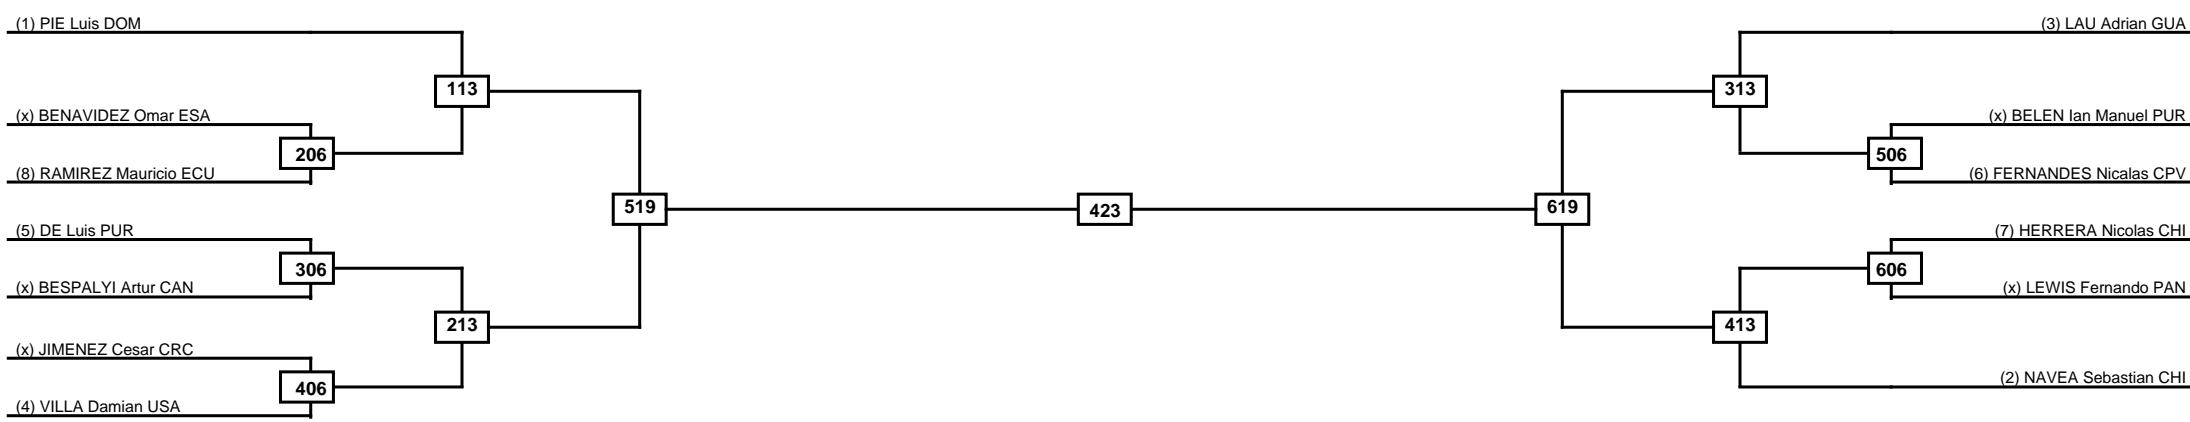

Round of 16	Quarterfinals	Semifinals	Final	Semifinals	Quarterfinals	Round of 16

Classification
1
2
3
3

LEGEND	RSC: Win by Referee stops contest	PTG: Win by Point gap	SUP: Win by Superiority	DSQ: Win by Disqualification	DQB: Win by Disqualification for Unsportsmanlike behavior	DWR: Win by double Withdrawal	R: Round
	(x)Seed	PFT: Win by Final score	GDP: Win by Golden points	WDR: Win by Withdrawal	PUN: Win by Punitive declaration	DDB: Double disqualification for Unsportsmanlike behavior	DDQ: Double Disqualification