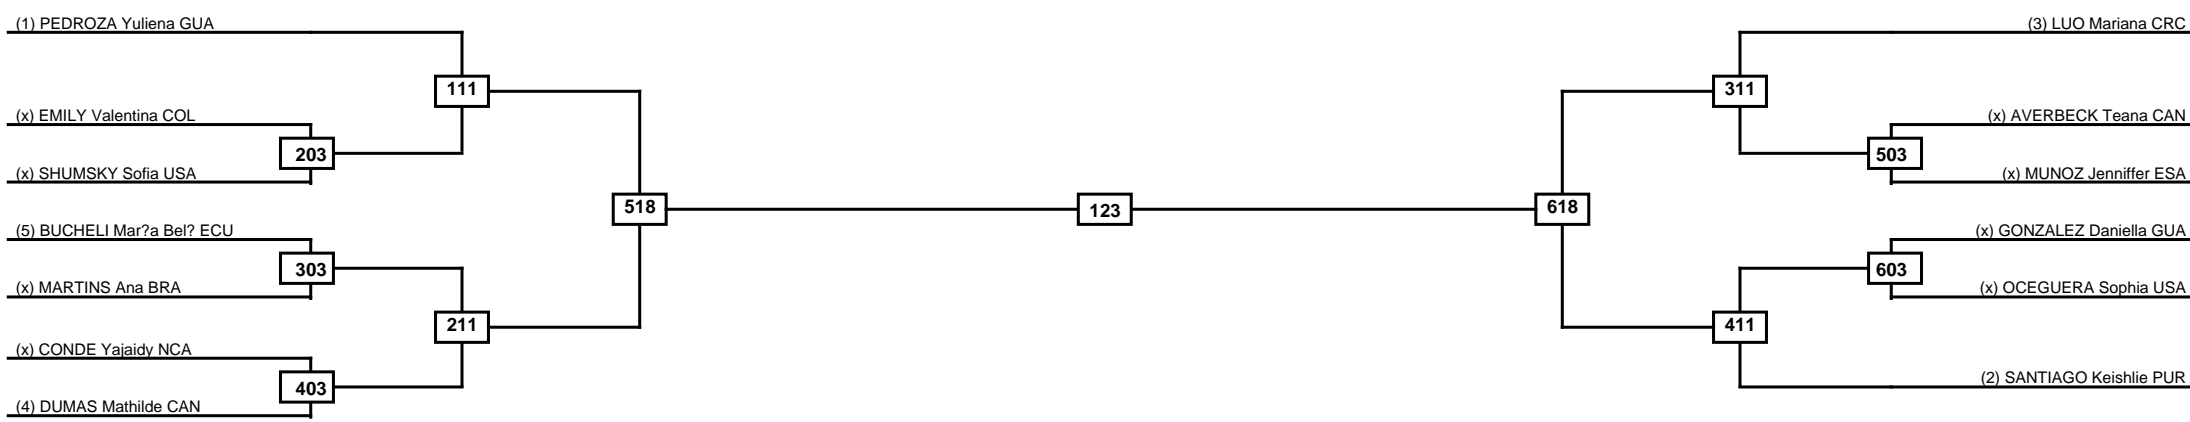

Round of 16	Quarterfinals	Semifinals	Final	Semifinals	Quarterfinals	Round of 16

Classification
1
2
3
3

LEGEND	RSC: Win by Referee stops contest	PTG: Win by Point gap	SUP: Win by Superiority	DSQ: Win by Disqualification	DQB: Win by Disqualification for Unsportsmanlike behavior	DWR: Win by double Withdrawal	R: Round
	(x)Seed	PFT: Win by Final score	GDP: Win by Golden points	WDR: Win by Withdrawal	PUN: Win by Punitive declaration	DDB: Double disqualification for Unsportsmanlike behavior	DDQ: Double Disqualification