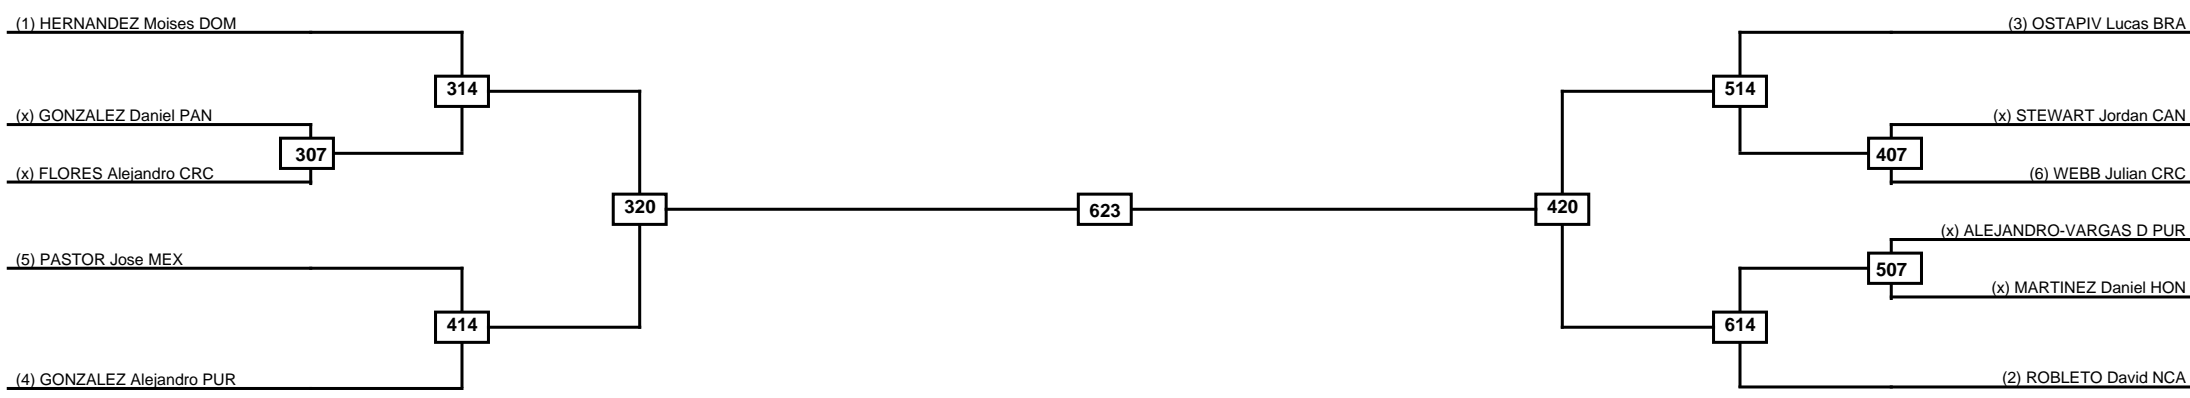

Quarterfinals	Semifinals	Final	Semifinals	Quarterfinals
---------------	------------	-------	------------	---------------

Classification
1
2
3
3

LEGEND	RSC: Win by Referee stops contest	PTG: Win by Point gap	SUP: Win by Superiority	DSQ: Win by Disqualification	DQB: Win by Disqualification for Unsportsmanlike behavior	DWR: Win by double Withdrawal	R: Round
	(x)Seed	PFT: Win by Final score	GDP: Win by Golden points	WDR: Win by Withdrawal	PUN: Win by Punitive declaration	DDB: Double disqualification for Unsportsmanlike behavior	DDQ: Double Disqualification

Round of 16	Quarterfinals	Semifinals	Final	Semifinals	Quarterfinals	Round of 16
-------------	---------------	------------	-------	------------	---------------	-------------

Classification
1
2
3
3

LEGEND	RSC: Win by Referee stops contest	PTG: Win by Point gap	SUP: Win by Superiority	DSQ: Win by Disqualification	DQB: Win by Disqualification for Unsportsmanlike behavior	DWR: Win by double Withdrawal	R: Round
	(x)Seed	PFT: Win by Final score	GDP: Win by Golden points	WDR: Win by Withdrawal	PUN: Win by Punitive declaration	DDB: Double disqualification for Unsportsmanlike behavior	DDQ: Double Disqualification

Round of 16	Quarterfinals	Semifinals	Final	Semifinals	Quarterfinals	Round of 16
-------------	---------------	------------	-------	------------	---------------	-------------

Classification
1
2
3
3

LEGEND	RSC: Win by Referee stops contest	PTG: Win by Point gap	SUP: Win by Superiority	DSQ: Win by Disqualification	DQB: Win by Disqualification for Unsportsmanlike behavior	DWR: Win by double Withdrawal	R: Round
	PFT: Win by Final score	GDP: Win by Golden points	WDR: Win by Withdrawal	PUN: Win by Punitive declaration	DDB: Double disqualification for Unsportsmanlike behavior	DDQ: Double Disqualification	