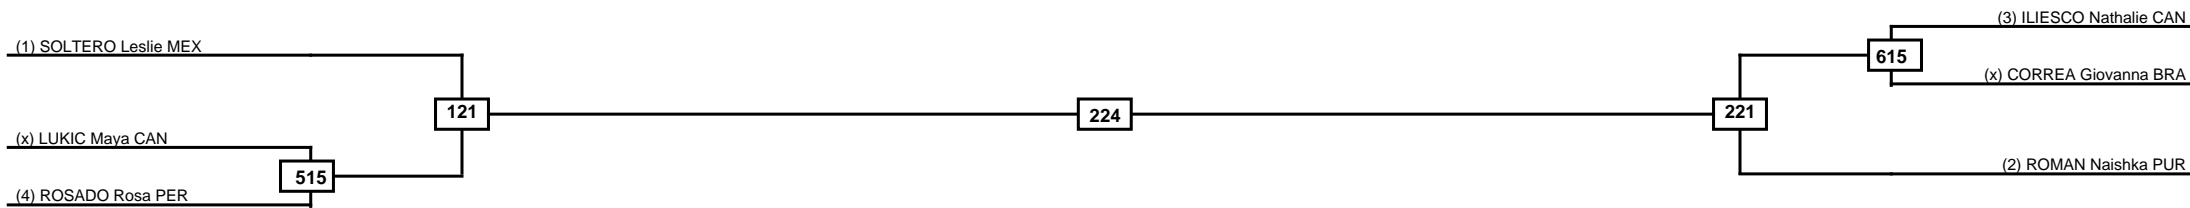

Quarterfinals	Semifinals	Final	Semifinals	Quarterfinals

Classification
1
2
3
3

LEGEND	RSC: Win by Referee stops contest	PTG: Win by Point gap	SUP: Win by Superiority	DSQ: Win by Disqualification	DQB: Win by Disqualification for Unsportsmanlike behavior	DWR: Win by double Withdrawal	R: Round
	PFT: Win by Final score	GDP: Win by Golden points	WDR: Win by Withdrawal	PUN: Win by Punitive declaration	DDB: Double disqualification for Unsportsmanlike behavior	DDQ: Double Disqualification