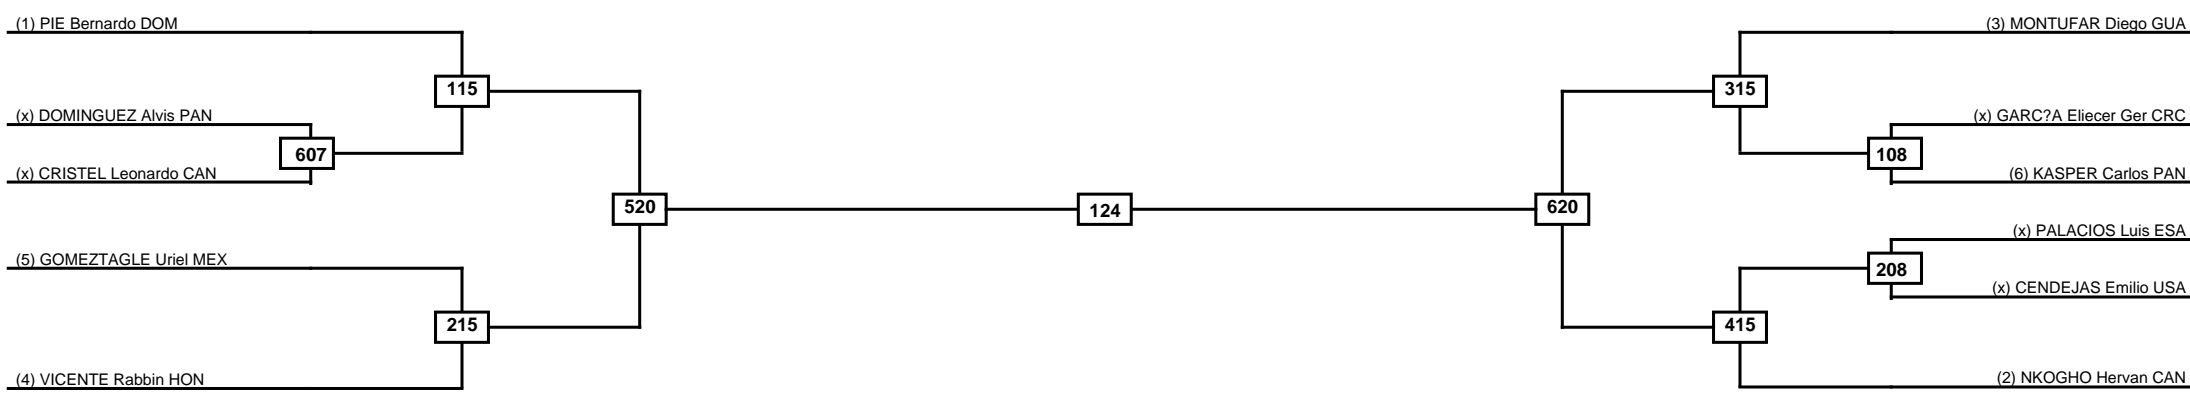

Round of 16	Quarterfinals	Semifinals	Final	Semifinals	Quarterfinals	Round of 16

Classification
1
2
3
3

LEGEND	RSC: Win by Referee stops contest	PTG: Win by Point gap	SUP: Win by Superiority	DSQ: Win by Disqualification	DQB: Win by Disqualification for Unsportsmanlike behavior	DWR: Win by double Withdrawal	R: Round
	(x)Seed	PFT: Win by Final score	GDP: Win by Golden points	WDR: Win by Withdrawal	PUN: Win by Punitive declaration	DDB: Double disqualification for Unsportsmanlike behavior	DDQ: Double Disqualification