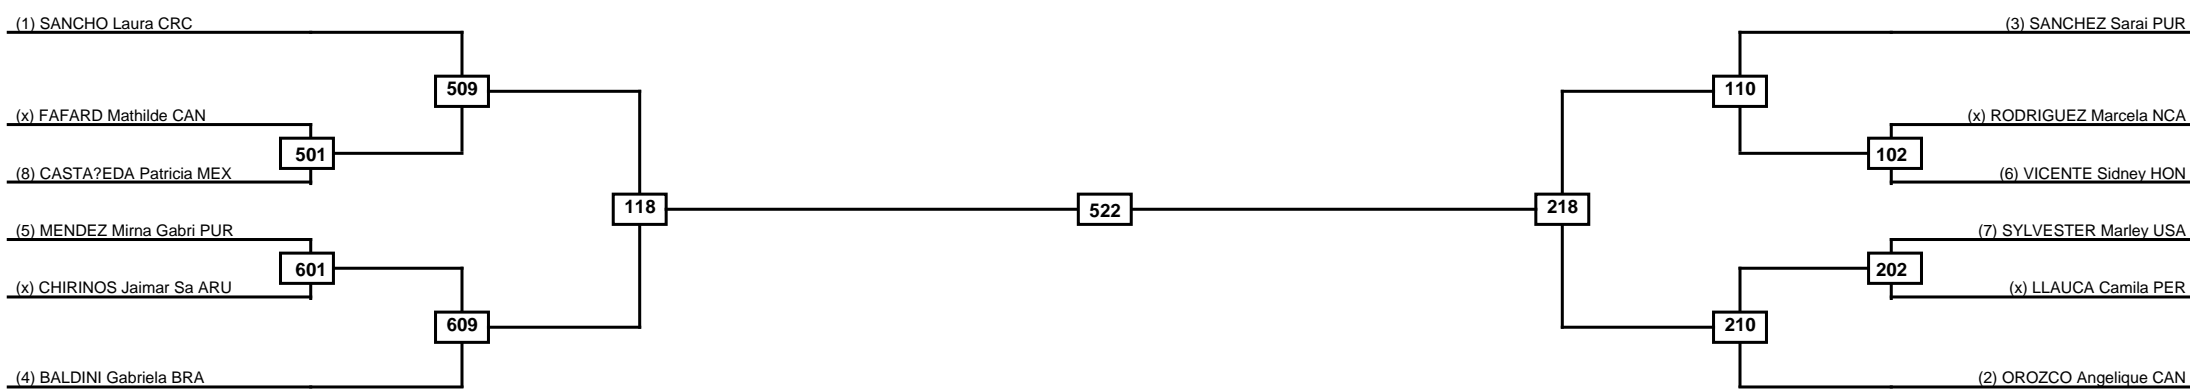

Round of 16
Quarterfinals
Semifinals
Final
Semifinals
Quarterfinals
Round of 16

Classification
1
2
3
3

LEGEND RSC: Win by Referee stops contest   PTG: Win by Point gap   SUP: Win by Superiority   DSQ: Win by Disqualification   DQB: Win by Disqualification for Unsportsmanlike behavior   DWR: Win by double Withdrawal   R: Round
(x)Seed   PFT: Win by Final score   GDP: Win by Golden points   WDR: Win by Withdrawal   PUN: Win by Punitive declaration   DDB: Double disqualification for Unsportsmanlike behavior   DDQ: Double Disqualification