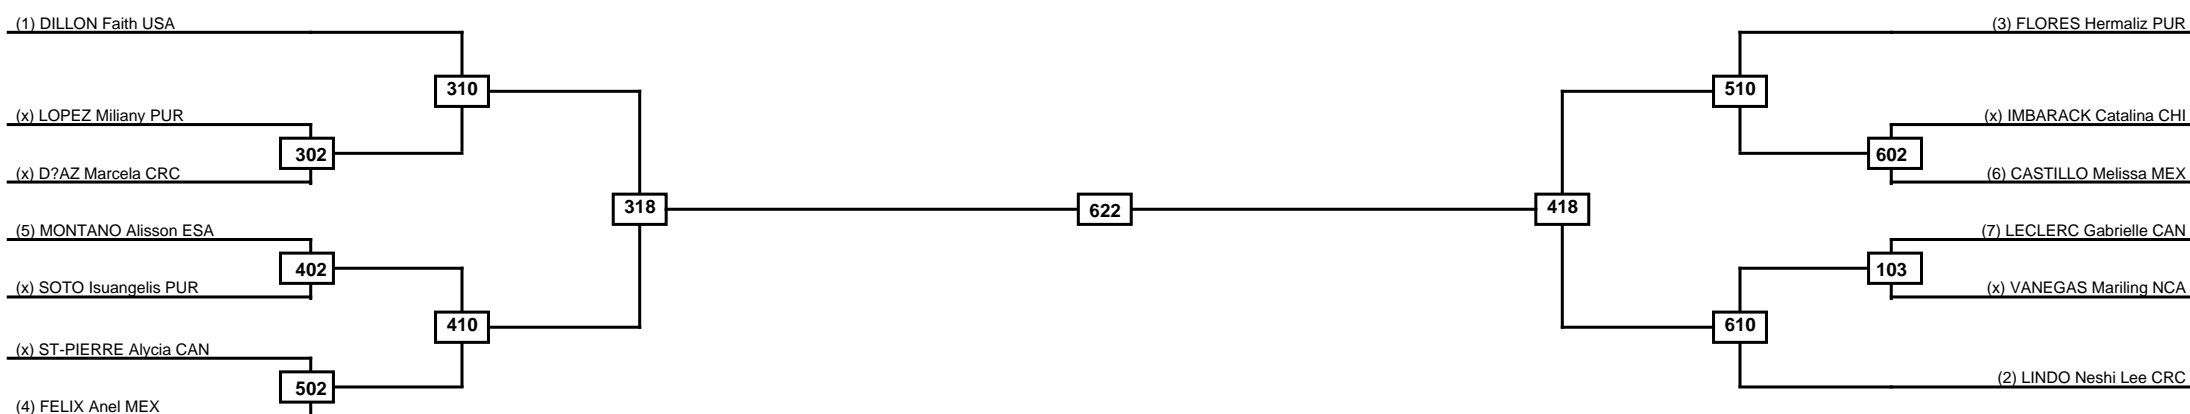

Round of 16	Quarterfinals	Semifinals	Final	Semifinals	Quarterfinals	Round of 16

Classification
1
2
3
3

LEGEND	RSC: Win by Referee stops contest	PTG: Win by Point gap	SUP: Win by Superiority	DSQ: Win by Disqualification	DQB: Win by Disqualification for Unsportsmanlike behavior	DWR: Win by double Withdrawal	R: Round
(x)Seed	PFT: Win by Final score	GDP: Win by Golden points	WDR: Win by Withdrawal	PUN: Win by Punitive declaration	DDB: Double disqualification for Unsportsmanlike behavior	DDQ: Double Disqualification