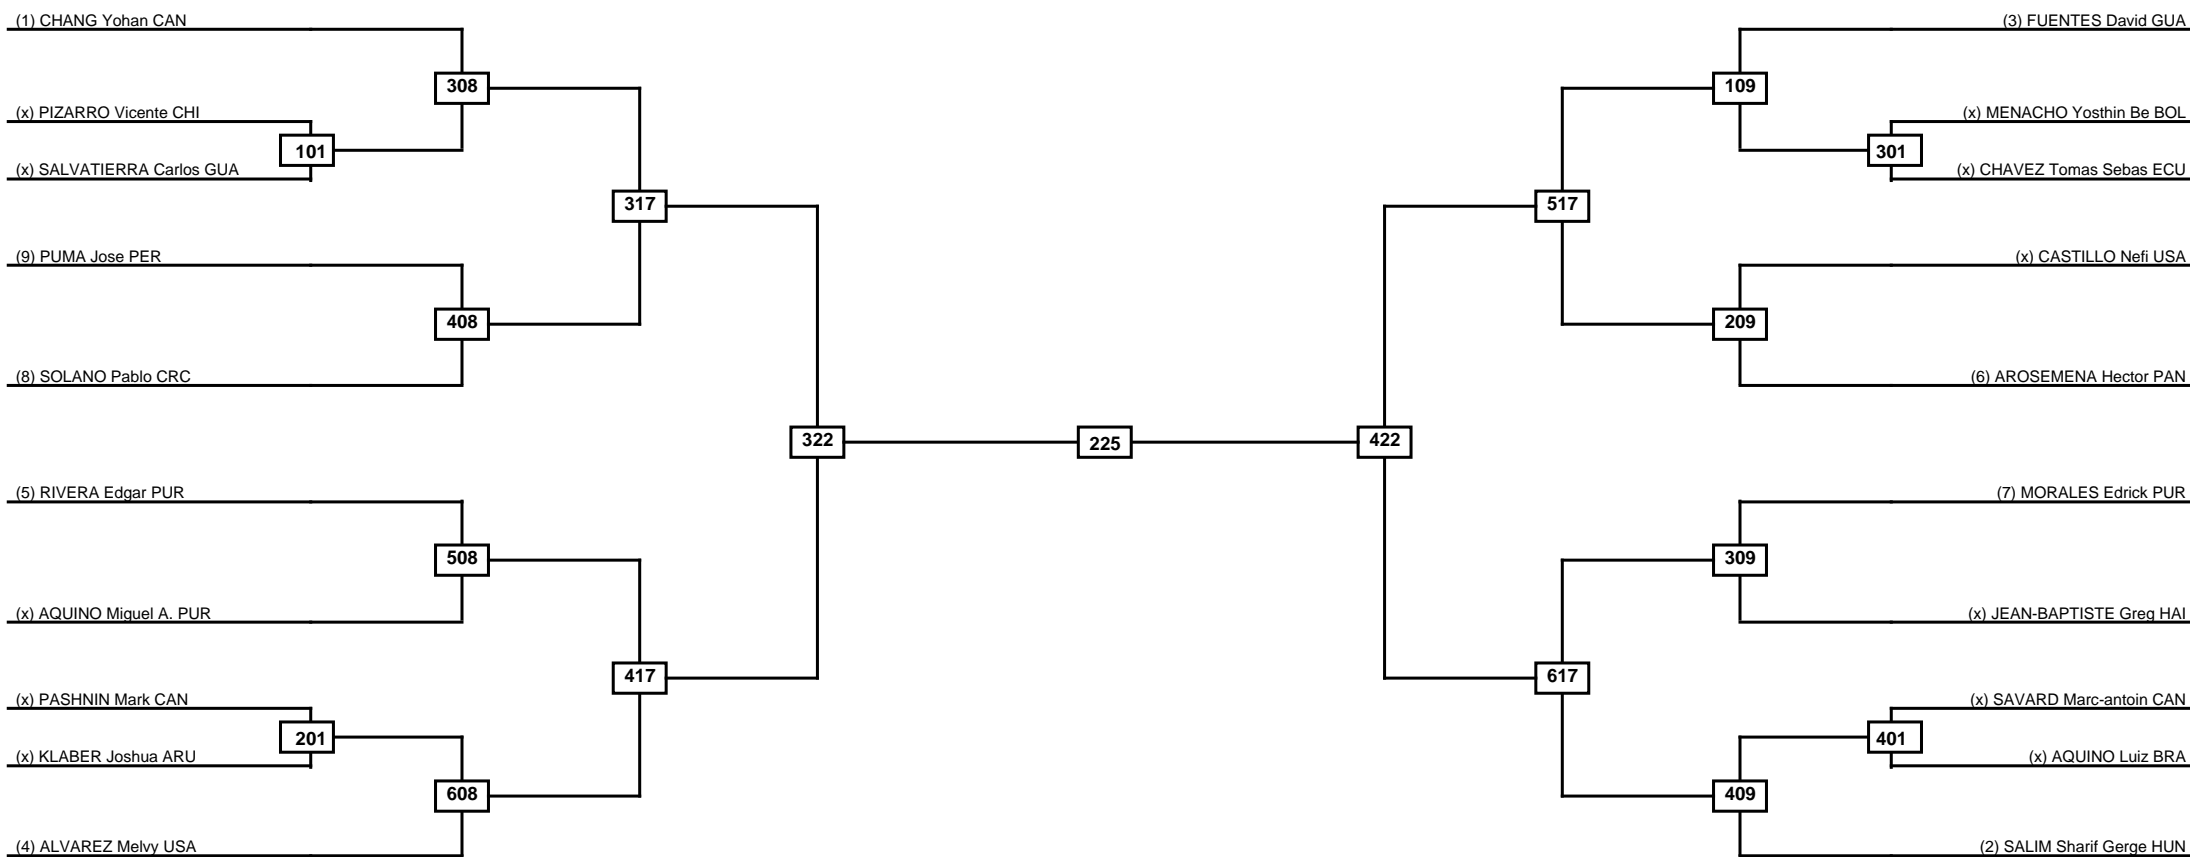

Round of 32
Round of 16
Quarterfinals
Semifinals
Final
Semifinals
Quarterfinals
Round of 16
Round of 32

Classification
1
2
3
3

LEGEND RSC: Win by Referee stops contest   PTG: Win by Point gap   SUP: Win by Superiority   DSQ: Win by Disqualification   DQB: Win by Disqualification for Unsportsmanlike behavior   DWR: Win by double Withdrawal   R: Round
(x)Seed   PFT: Win by Final score   GDP: Win by Golden points   WDR: Win by Withdrawal   PUN: Win by Punitive declaration   DDB: Double disqualification for Unsportsmanlike behavior   DDQ: Double Disqualification