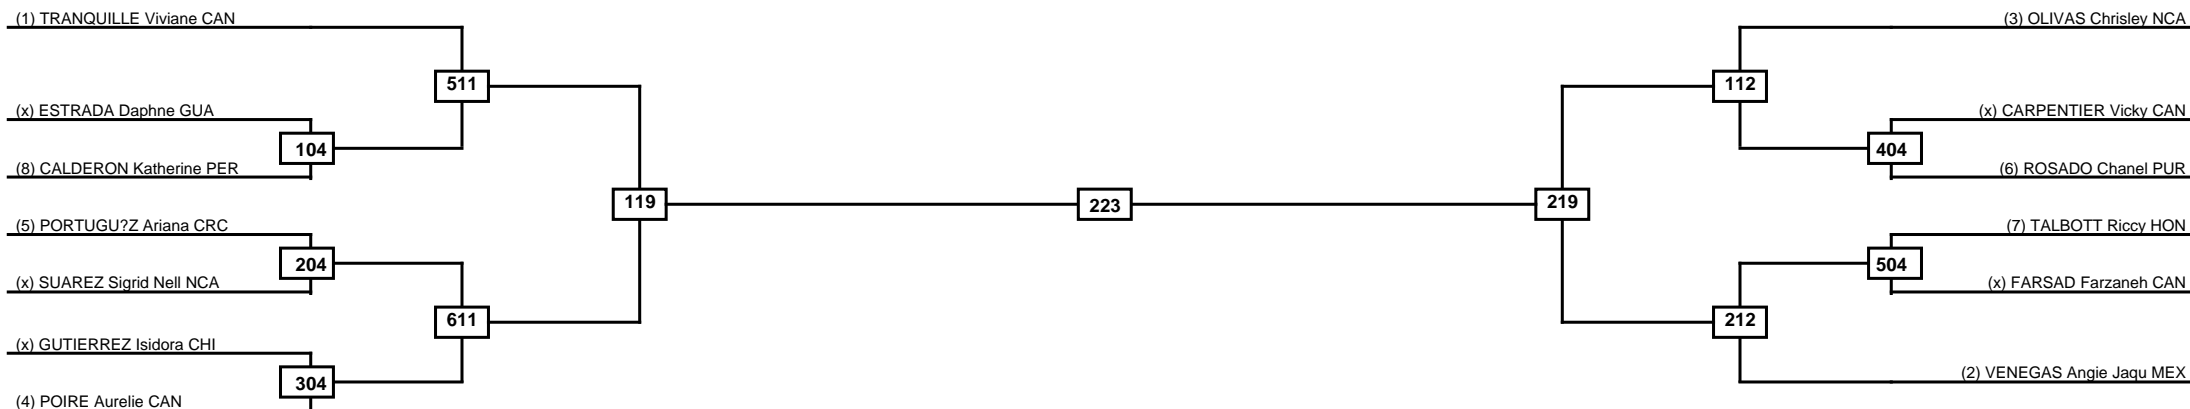

Round of 16	Quarterfinals	Semifinals	Final	Semifinals	Quarterfinals	Round of 16

Classification
1
2
3
3

LEGEND	RSC: Win by Referee stops contest	PTG: Win by Point gap	SUP: Win by Superiority	DSQ: Win by Disqualification	DQB: Win by Disqualification for Unsportsmanlike behavior	DWR: Win by double Withdrawal	R: Round
(x)Seed	PFT: Win by Final score	GDP: Win by Golden points	WDR: Win by Withdrawal	PUN: Win by Punitive declaration	DDB: Double disqualification for Unsportsmanlike behavior	DDQ: Double Disqualification