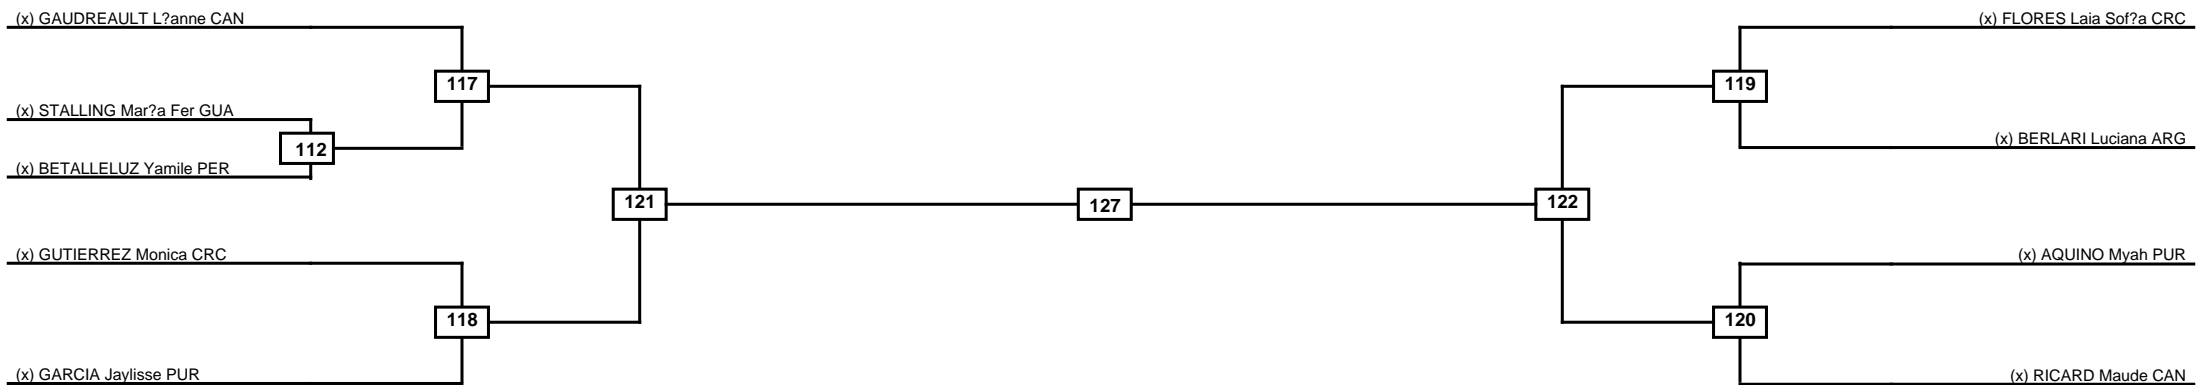

Round of 16	Quarterfinals	Semifinals	Final	Semifinals	Quarterfinals	Round of 16

Classification
1
2
3
3

LEGEND	RSC: Win by Referee stops contest	PTG: Win by Point gap	SUP: Win by Superiority	DSQ: Win by Disqualification	DQB: Win by Disqualification for Unsportsmanlike behavior	DWR: Win by double Withdrawal	R: Round
(x)Seed	PFT: Win by Final score	GDP: Win by Golden points	WDR: Win by Withdrawal	PUN: Win by Punitive declaration	DDB: Double disqualification for Unsportsmanlike behavior	DDQ: Double Disqualification