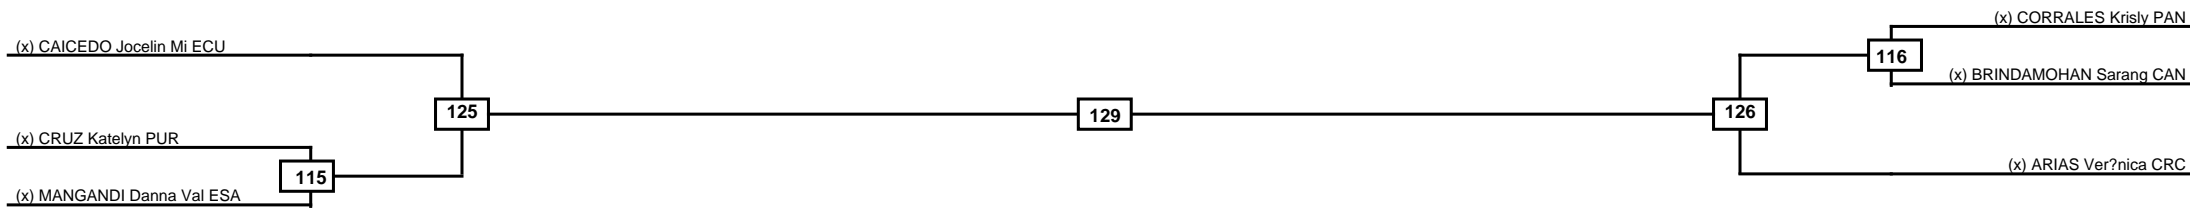

Quarterfinals	Semifinals	Final	Semifinals	Quarterfinals

Classification
1
2
3
3

LEGEND	RSC: Win by Referee stops contest	PTG: Win by Point gap	SUP: Win by Superiority	DSQ: Win by Disqualification	DQB: Win by Disqualification for Unsportsmanlike behavior	DWR: Win by double Withdrawal	R: Round
(x)Seed	PFT: Win by Final score	GDP: Win by Golden points	WDR: Win by Withdrawal	PUN: Win by Punitive declaration	DDB: Double disqualification for Unsportsmanlike behavior	DDQ: Double Disqualification