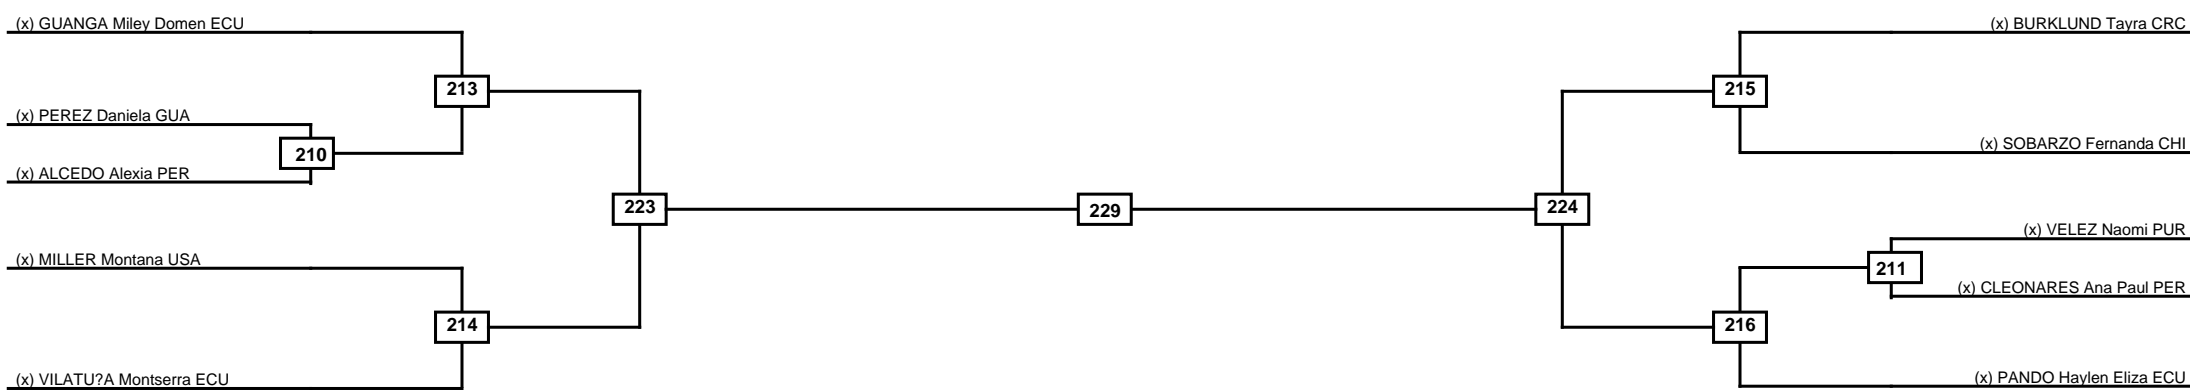

Round of 16	Quarterfinals	Semifinals	Final	Semifinals	Quarterfinals	Round of 16

Classification
1
2
3
3

LEGEND	RSC: Win by Referee stops contest	PTG: Win by Point gap	SUP: Win by Superiority	DSQ: Win by Disqualification	DQB: Win by Disqualification for Unsportsmanlike behavior	DWR: Win by double Withdrawal	R: Round
	PFT: Win by Final score	GDP: Win by Golden points	WDR: Win by Withdrawal	PUN: Win by Punitive declaration	DDB: Double disqualification for Unsportsmanlike behavior	DDQ: Double Disqualification