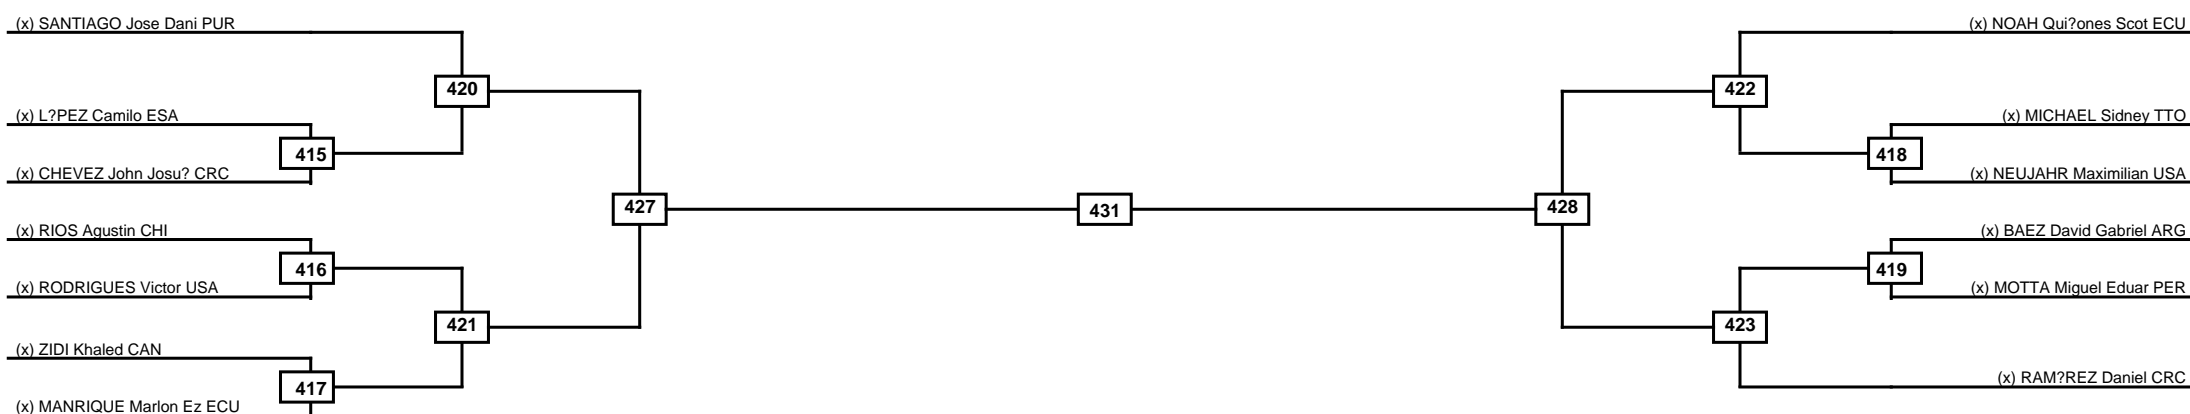

Round of 16	Quarterfinals	Semifinals	Final	Semifinals	Quarterfinals	Round of 16

Classification
1
2
3
3

LEGEND	RSC: Win by Referee stops contest	PTG: Win by Point gap	SUP: Win by Superiority	DSQ: Win by Disqualification	DQB: Win by Disqualification for Unsportsmanlike behavior	DWR: Win by double Withdrawal	R: Round
(x)Seed	PFT: Win by Final score	GDP: Win by Golden points	WDR: Win by Withdrawal	PUN: Win by Punitive declaration	DDB: Double disqualification for Unsportsmanlike behavior	DDQ: Double Disqualification