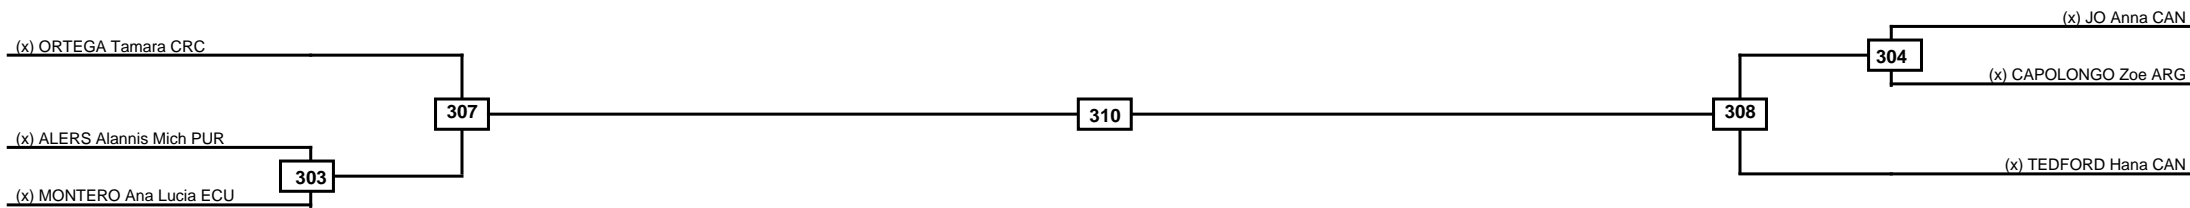

Classification
1
2
3
3

LEGEND	RSC: Win by Referee stops contest	PTG: Win by Point gap	SUP: Win by Superiority	DSQ: Win by Disqualification	DQB: Win by Disqualification for Unsportsmanlike behavior	DWR: Win by double Withdrawal	R: Round
(x)Seed	PFT: Win by Final score	GDP: Win by Golden points	WDR: Win by Withdrawal	PUN: Win by Punitive declaration	DDB: Double disqualification for Unsportsmanlike behavior	DDQ: Double Disqualification