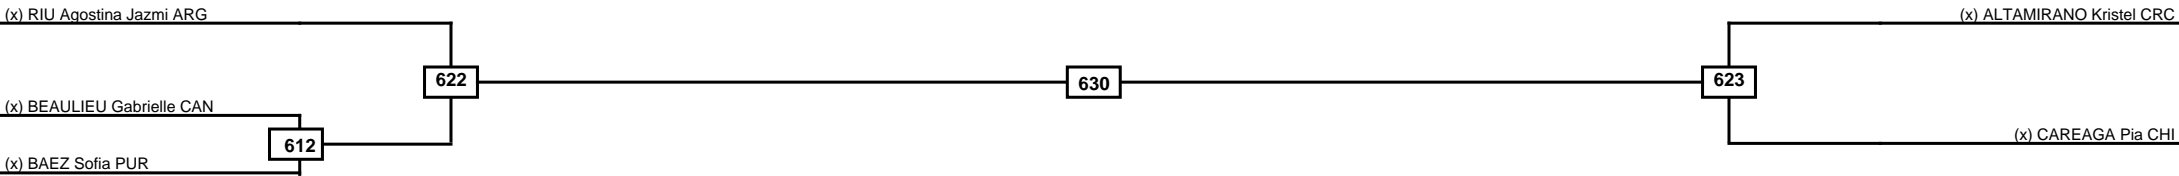

Classification
1
2
3
3

LEGEND	RSC: Win by Referee stops contest	PTG: Win by Point gap	SUP: Win by Superiority	DSQ: Win by Disqualification	DQB: Win by Disqualification for Unsportsmanlike behavior	DWR: Win by double Withdrawal	R: Round
	PFT: Win by Final score	GDP: Win by Golden points	WDR: Win by Withdrawal	PUN: Win by Punitive declaration	DDB: Double disqualification for Unsportsmanlike behavior	DDQ: Double Disqualification