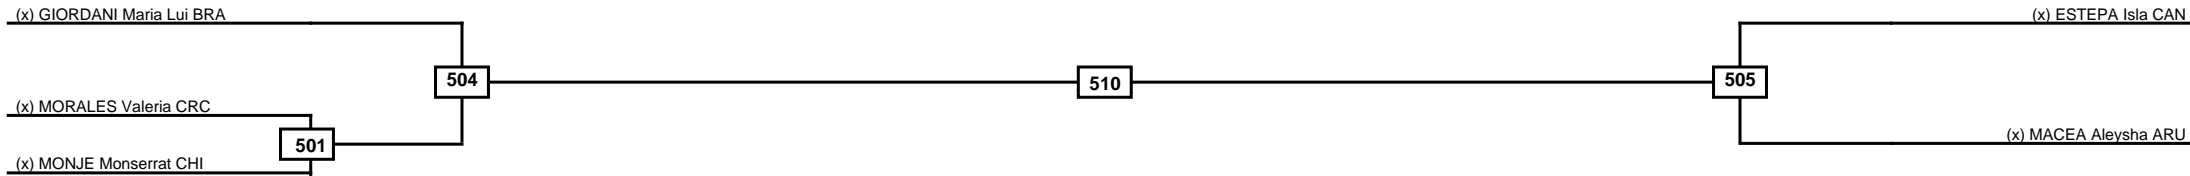

Quarterfinals	Semifinals	Final	Semifinals	Quarterfinals

Classification
1
2
3
3

LEGEND	RSC: Win by Referee stops contest	PTG: Win by Point gap	SUP: Win by Superiority	DSQ: Win by Disqualification	DQB: Win by Disqualification for Unsportsmanlike behavior	DWR: Win by double Withdrawal	R: Round
(x)Seed	PFT: Win by Final score	GDP: Win by Golden points	WDR: Win by Withdrawal	PUN: Win by Punitive declaration	DDB: Double disqualification for Unsportsmanlike behavior	DDQ: Double Disqualification