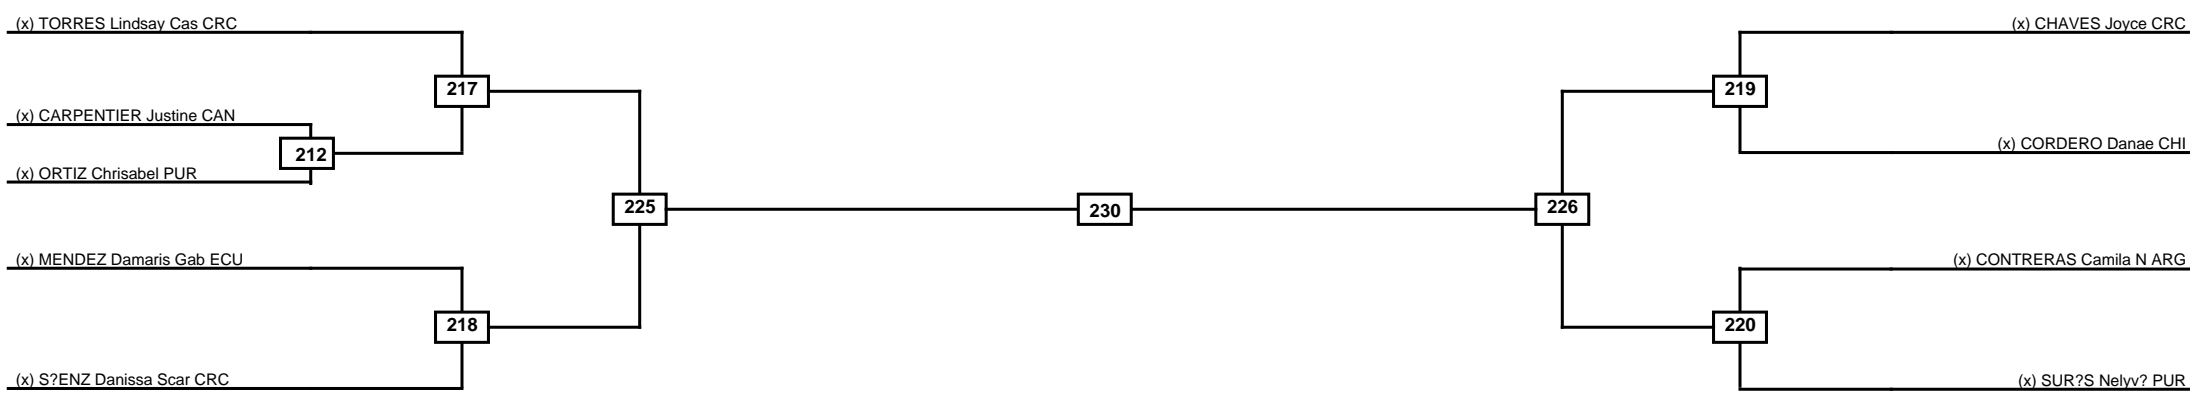

Round of 16	Quarterfinals	Semifinals	Final	Semifinals	Quarterfinals	Round of 16

Classification
1
2
3
3

LEGEND	RSC: Win by Referee stops contest	PTG: Win by Point gap	SUP: Win by Superiority	DSQ: Win by Disqualification	DQB: Win by Disqualification for Unsportsmanlike behavior	DWR: Win by double Withdrawal	R: Round
(x)Seed	PFT: Win by Final score	GDP: Win by Golden points	WDR: Win by Withdrawal	PUN: Win by Punitive declaration	DDB: Double disqualification for Unsportsmanlike behavior	DDQ: Double Disqualification