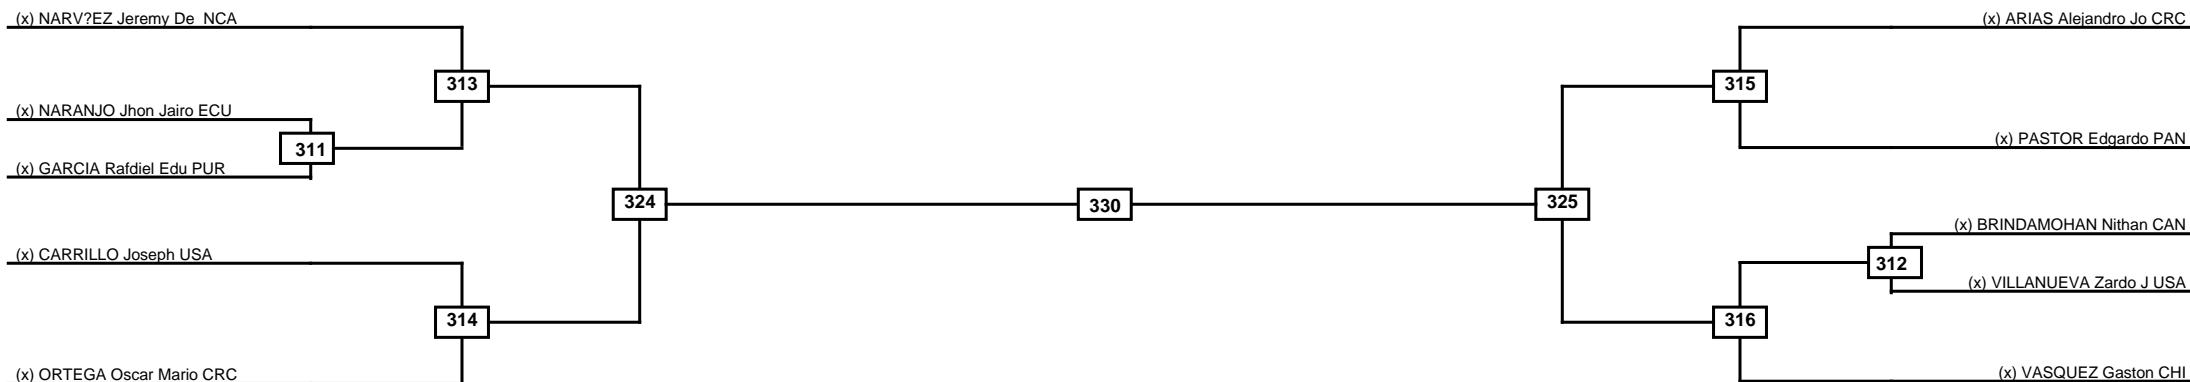

Round of 16	Quarterfinals	Semifinals	Final	Semifinals	Quarterfinals	Round of 16

Classification
1
2
3
3

LEGEND	RSC: Win by Referee stops contest	PTG: Win by Point gap	SUP: Win by Superiority	DSQ: Win by Disqualification	DQB: Win by Disqualification for Unsportsmanlike behavior	DWR: Win by double Withdrawal	R: Round
(x)Seed	PFT: Win by Final score	GDP: Win by Golden points	WDR: Win by Withdrawal	PUN: Win by Punitive declaration	DDB: Double disqualification for Unsportsmanlike behavior	DDQ: Double Disqualification