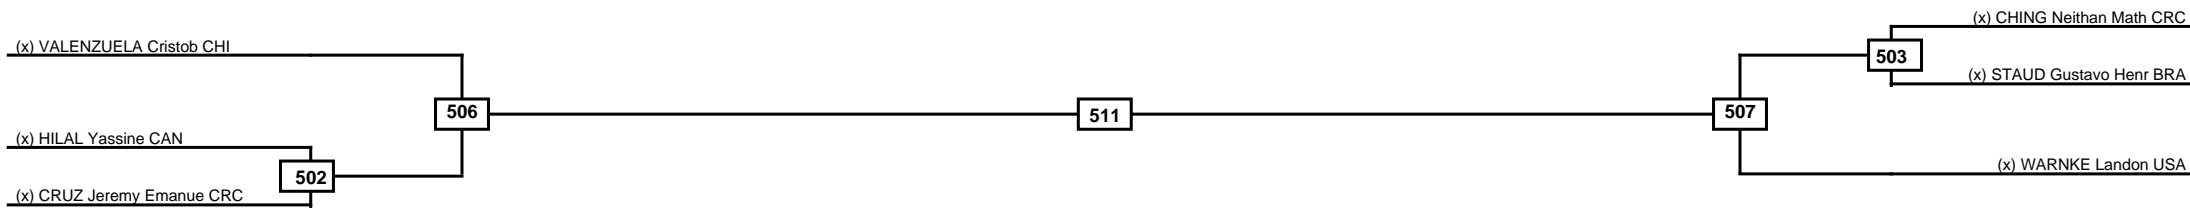

3

LEGEND	RSC: Win by Referee stops contest	PTG: Win by Point gap	SUP: Win by Superiority	DSQ: Win by Disqualification	DQB: Win by Disqualification for Unsportsmanlike behavior	DWR: Win by double Withdrawal	R: Round
(x)Seed	PFT: Win by Final score	GDP: Win by Golden points	WDR: Win by Withdrawal	PUN: Win by Punitive declaration	DDB: Double disqualification for Unsportsmanlike behavior	DDQ: Double Disqualification	