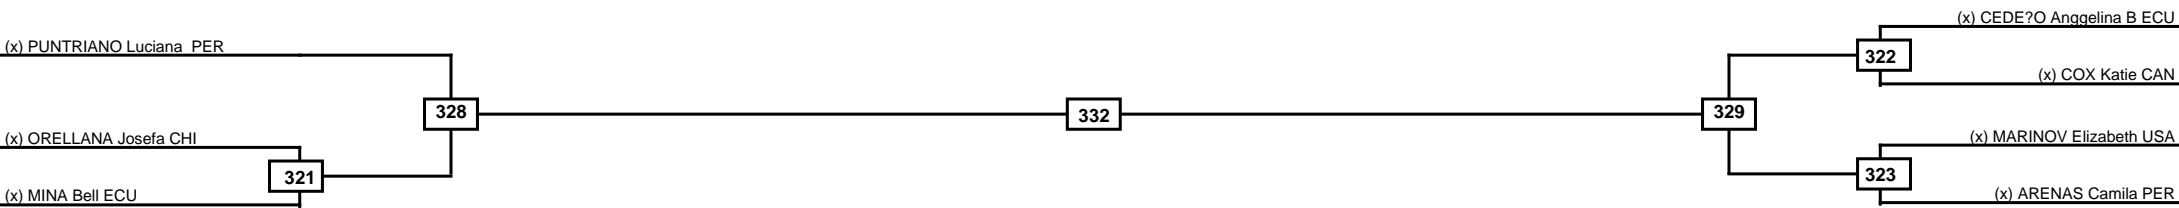

Quarterfinals Semifinals Final Semifinals Quarterfinals

Classification
1
2
3
3

LEGEND RSC: Win by Referee stops contest PTG: Win by Point gap SUP: Win by Superiority DSQ: Win by Disqualification DQB: Win by Disqualification for Unsportsmanlike behavior DWR: Win by double Withdrawal R: Round
(x)Seed PFT: Win by Final score GDP: Win by Golden points WDR: Win by Withdrawal PUN: Win by Punitive declaration DDB: Double disqualification for Unsportsmanlike behavior DDQ: Double Disqualification