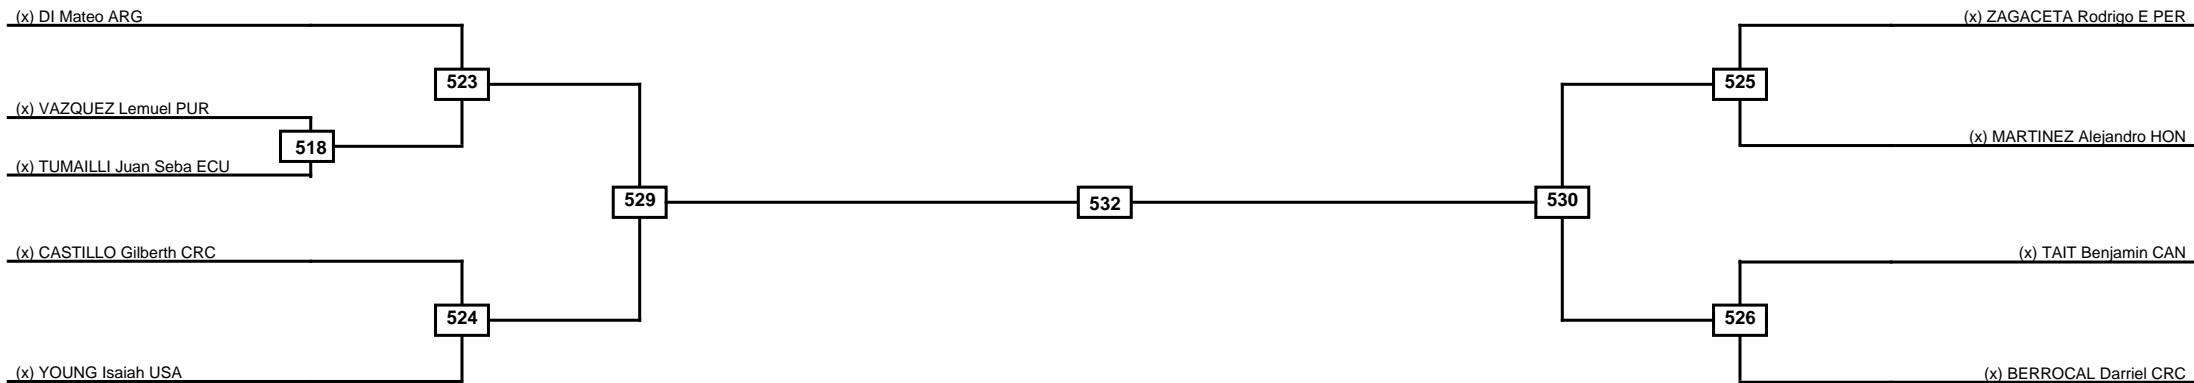

Round of 16	Quarterfinals	Semifinals	Final	Semifinals	Quarterfinals	Round of 16

Classification
1
2
3
3

LEGEND	RSC: Win by Referee stops contest	PTG: Win by Point gap	SUP: Win by Superiority	DSQ: Win by Disqualification	DQB: Win by Disqualification for Unsportsmanlike behavior	DWR: Win by double Withdrawal	R: Round
	PFT: Win by Final score	GDP: Win by Golden points	WDR: Win by Withdrawal	PUN: Win by Punitive declaration	DDB: Double disqualification for Unsportsmanlike behavior	DDQ: Double Disqualification