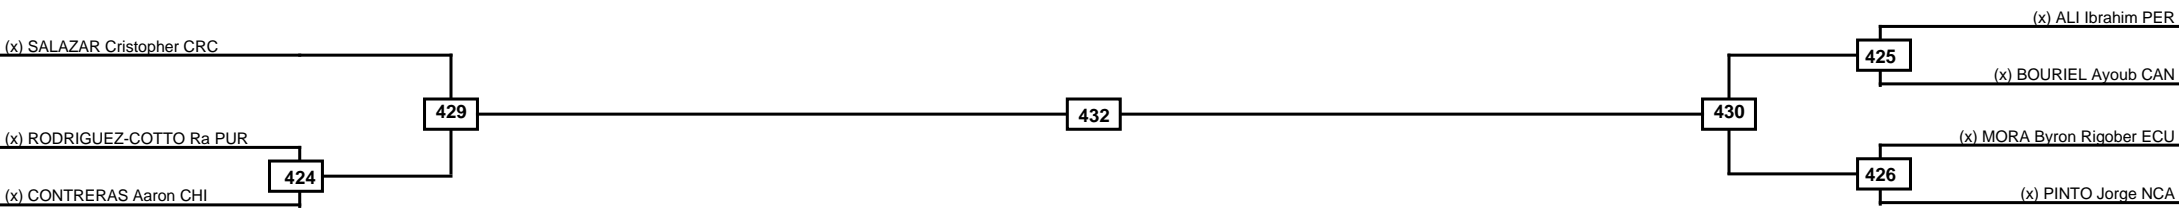

Quarterfinals	Semifinals	Final	Semifinals	Quarterfinals

Classification
1
2
3
3

LEGEND	RSC: Win by Referee stops contest	PTG: Win by Point gap	SUP: Win by Superiority	DSQ: Win by Disqualification	DQB: Win by Disqualification for Unsportsmanlike behavior	DWR: Win by double Withdrawal	R: Round
(x)Seed	PFT: Win by Final score	GDP: Win by Golden points	WDR: Win by Withdrawal	PUN: Win by Punitive declaration	DDB: Double disqualification for Unsportsmanlike behavior	DDQ: Double Disqualification