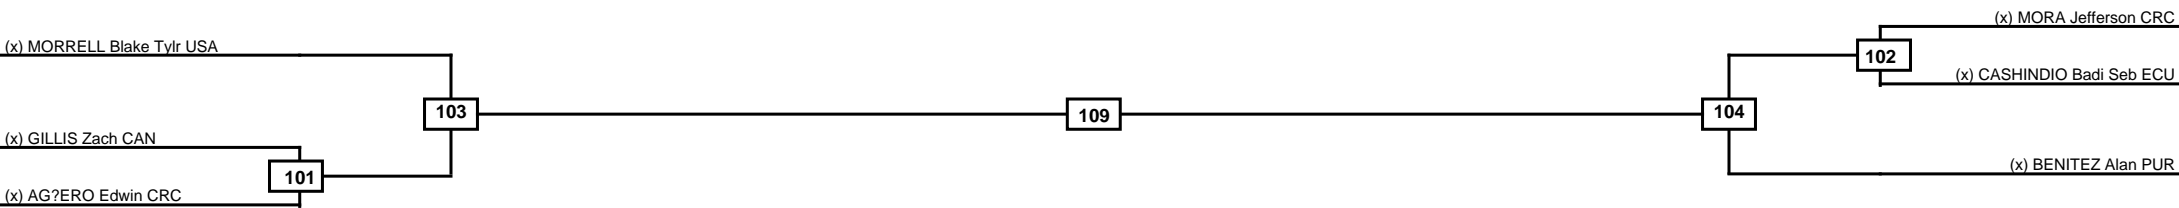

Final

(x) LEIT?N Kenneth Dav CRC

209

(x) HINOSTROZA Denzel ECU

Classification
1
2
3
3

LEGEND RSC: Win by Referee stops contest PTG: Win by Point gap SUP: Win by Superiority DSQ: Win by Disqualification DQB: Win by Disqualification for Unsportsmanlike behavior DWR: Win by double Withdrawal R: Round
 (x)Seed PFT: Win by Final score GDP: Win by Golden points WDR: Win by Withdrawal PUN: Win by Punitive declaration DDB: Double disqualification for Unsportsmanlike behavior DDQ: Double Disqualification