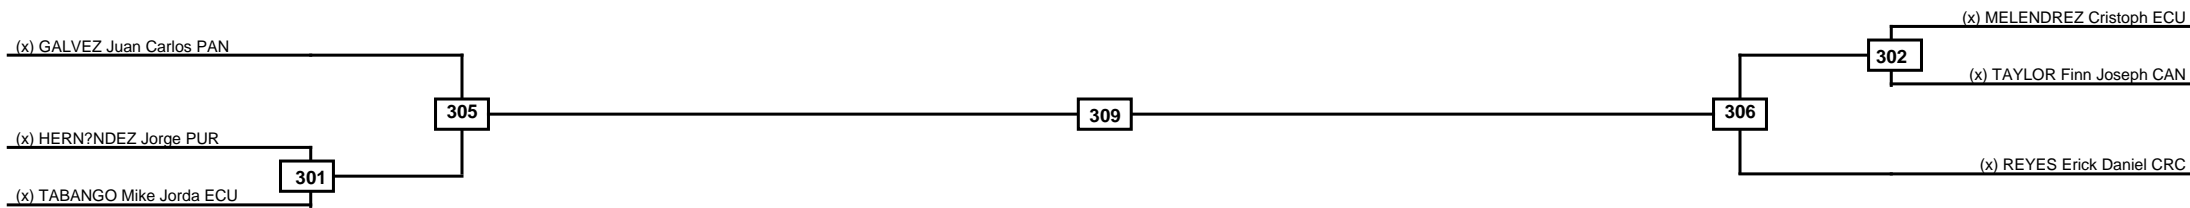

Classification
1
2
3
3

LEGEND	RSC: Win by Referee stops contest	PTG: Win by Point gap	SUP: Win by Superiority	DSQ: Win by Disqualification	DQB: Win by Disqualification for Unsportsmanlike behavior	DWR: Win by double Withdrawal	R: Round
(x)Seed	PFT: Win by Final score	GDP: Win by Golden points	WDR: Win by Withdrawal	PUN: Win by Punitive declaration	DDB: Double disqualification for Unsportsmanlike behavior	DDQ: Double Disqualification