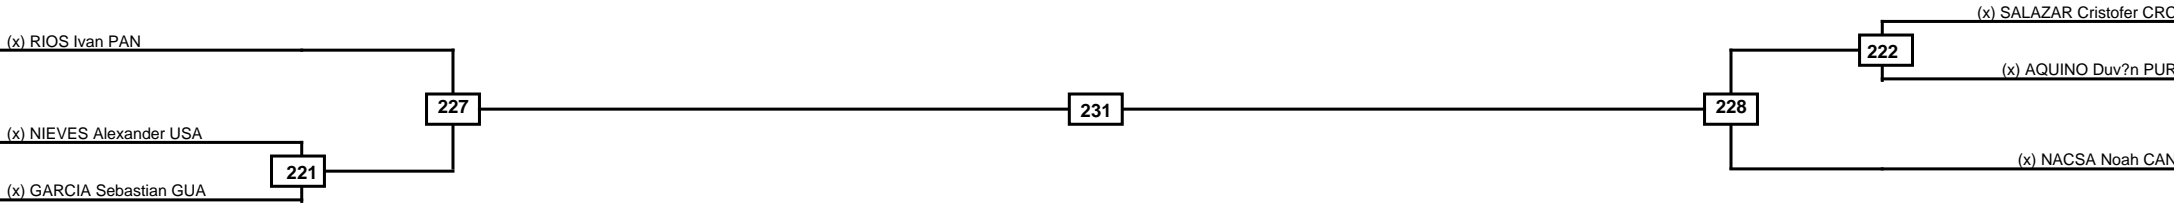

Quarterfinals	Semifinals	Final	Semifinals	Quarterfinals

Classification
1
2
3
3

LEGEND	RSC: Win by Referee stops contest	PTG: Win by Point gap	SUP: Win by Superiority	DSQ: Win by Disqualification	DQB: Win by Disqualification for Unsportsmanlike behavior	DWR: Win by double Withdrawal	R: Round
(x)Seed	PFT: Win by Final score	GDP: Win by Golden points	WDR: Win by Withdrawal	PUN: Win by Punitive declaration	DDB: Double disqualification for Unsportsmanlike behavior	DDQ: Double Disqualification