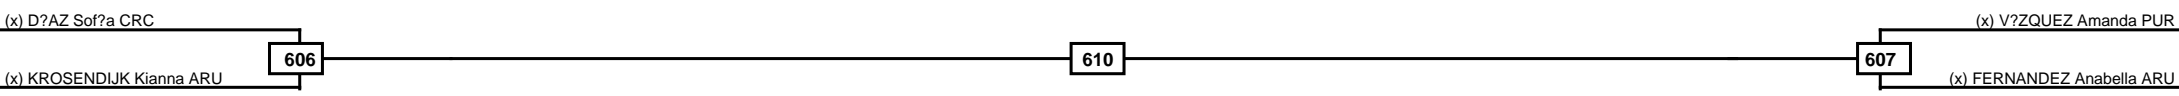

Semifinals	Final	Semifinals

Classification
1
2
3
3

LEGEND	RSC: Win by Referee stops contest	PTG: Win by Point gap	SUP: Win by Superiority	DSQ: Win by Disqualification	DQB: Win by Disqualification for Unsportsmanlike behavior	DWR: Win by double Withdrawal	R: Round
(x)Seed	PFT: Win by Final score	GDP: Win by Golden points	WDR: Win by Withdrawal	PUN: Win by Punitive declaration	DDB: Double disqualification for Unsportsmanlike behavior	DDQ: Double Disqualification