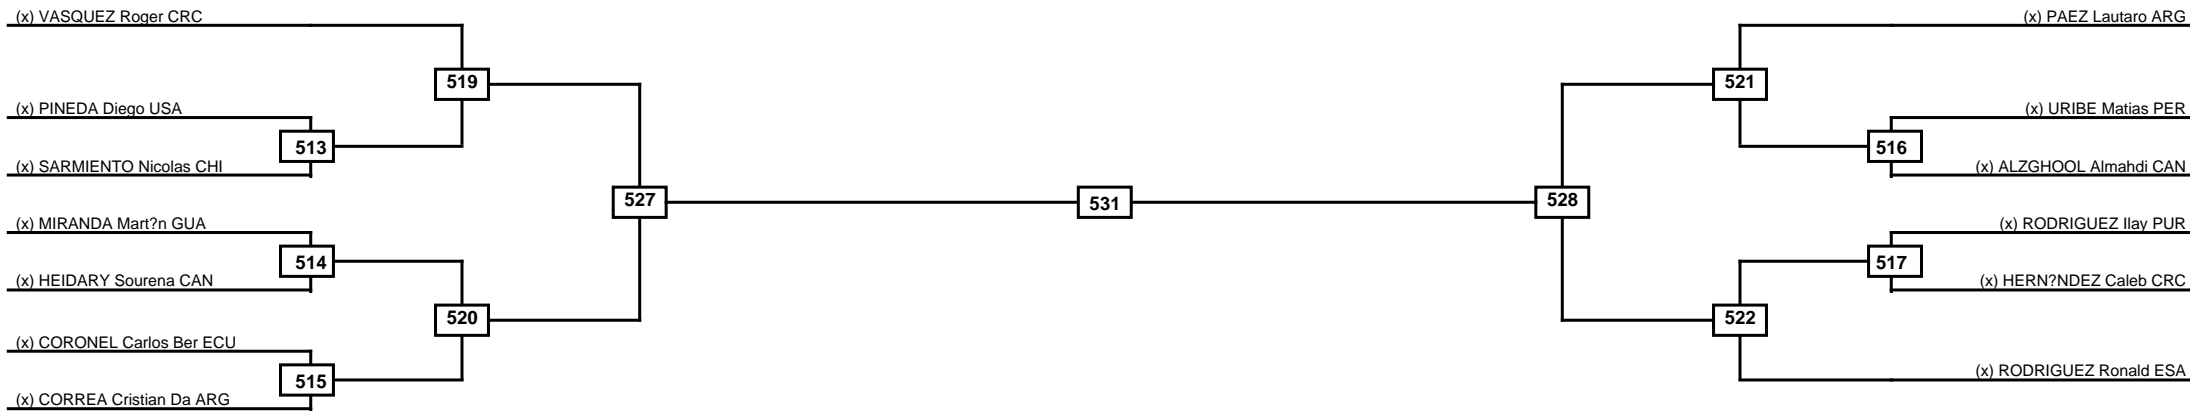

Round of 16	Quarterfinals	Semifinals	Final	Semifinals	Quarterfinals	Round of 16

Classification
1
2
3
3

LEGEND	RSC: Win by Referee stops contest	PTG: Win by Point gap	SUP: Win by Superiority	DSQ: Win by Disqualification	DQB: Win by Disqualification for Unsportsmanlike behavior	DWR: Win by double Withdrawal	R: Round
(x)Seed	PFT: Win by Final score	GDP: Win by Golden points	WDR: Win by Withdrawal	PUN: Win by Punitive declaration	DDB: Double disqualification for Unsportsmanlike behavior	DDQ: Double Disqualification