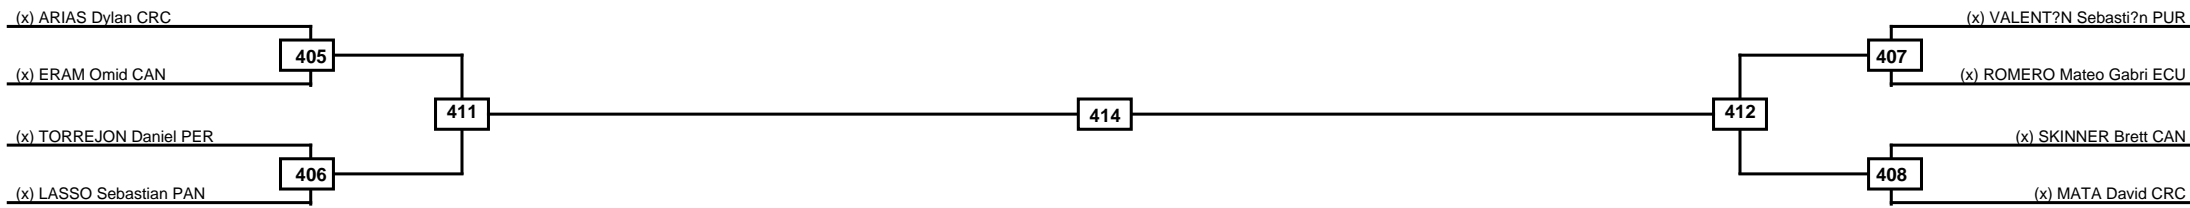

Quarterfinals	Semifinals	Final	Semifinals	Quarterfinals

Classification
1
2
3
3

LEGEND	RSC: Win by Referee stops contest	PTG: Win by Point gap	SUP: Win by Superiority	DSQ: Win by Disqualification	DQB: Win by Disqualification for Unsportsmanlike behavior	DWR: Win by double Withdrawal	R: Round
	PFT: Win by Final score	GDP: Win by Golden points	WDR: Win by Withdrawal	PUN: Win by Punitive declaration	DDB: Double disqualification for Unsportsmanlike behavior	DDQ: Double Disqualification