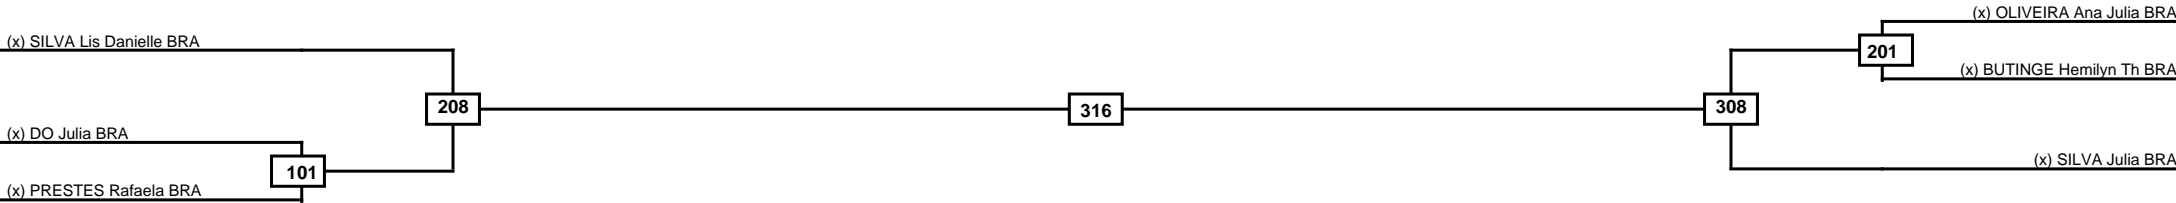

Final

(x) MACIEL Vitoria BRA

215

(x) RISSI Maria Eduard BRA

Classification

Classification

LEGEND RSC: Win by Referee stops contest PTG: Win by Point gap SUP: Win by Superiority DSQ: Win by Disqualification DQB: Win by Disqualification for Unsportsmanlike behavior DWR: Win by double Withdrawal R: Round
(x)Seed PFT: Win by Final score GDP: Win by Golden points WDR: Win by Withdrawal PUN: Win by Punitive declaration DDB: Double disqualification for Unsportsmanlike behavior DDQ: Double Disqualification