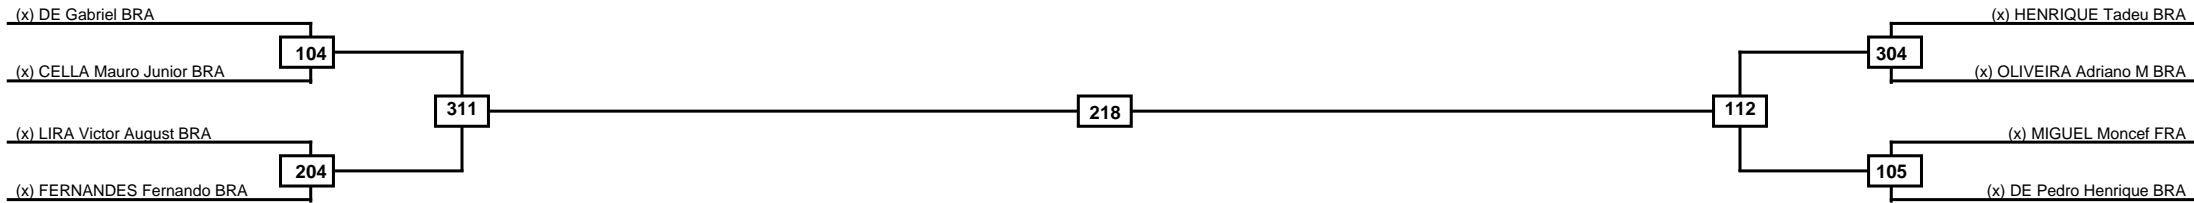

Final

(x) GABRIELLE Hanna BRA

214

(x) SILVA Poliana BRA

Classification

LEGEND	RSC: Win by Referee stops contest	PTG: Win by Point gap	SUP: Win by Superiority	DSQ: Win by Disqualification	DQB: Win by Disqualification for Unsportsmanlike behavior	DWR: Win by double Withdrawal	R: Round
(x)Seed	PFT: Win by Final score	GDP: Win by Golden points	WDR: Win by Withdrawal	PUN: Win by Punitive declaration	DDB: Double disqualification for Unsportsmanlike behavior	DDQ: Double Disqualification	

Quarterfinals	Semifinals	Final	Semifinals	Quarterfinals
---------------	------------	-------	------------	---------------

Classification

LEGEND	RSC: Win by Referee stops contest	PTG: Win by Point gap	SUP: Win by Superiority	DSQ: Win by Disqualification	DQB: Win by Disqualification for Unsportsmanlike behavior	DWR: Win by double Withdrawal	R: Round
(x)Seed	PFT: Win by Final score	GDP: Win by Golden points	WDR: Win by Withdrawal	PUN: Win by Punitive declaration	DDB: Double disqualification for Unsportsmanlike behavior	DDQ: Double Disqualification	