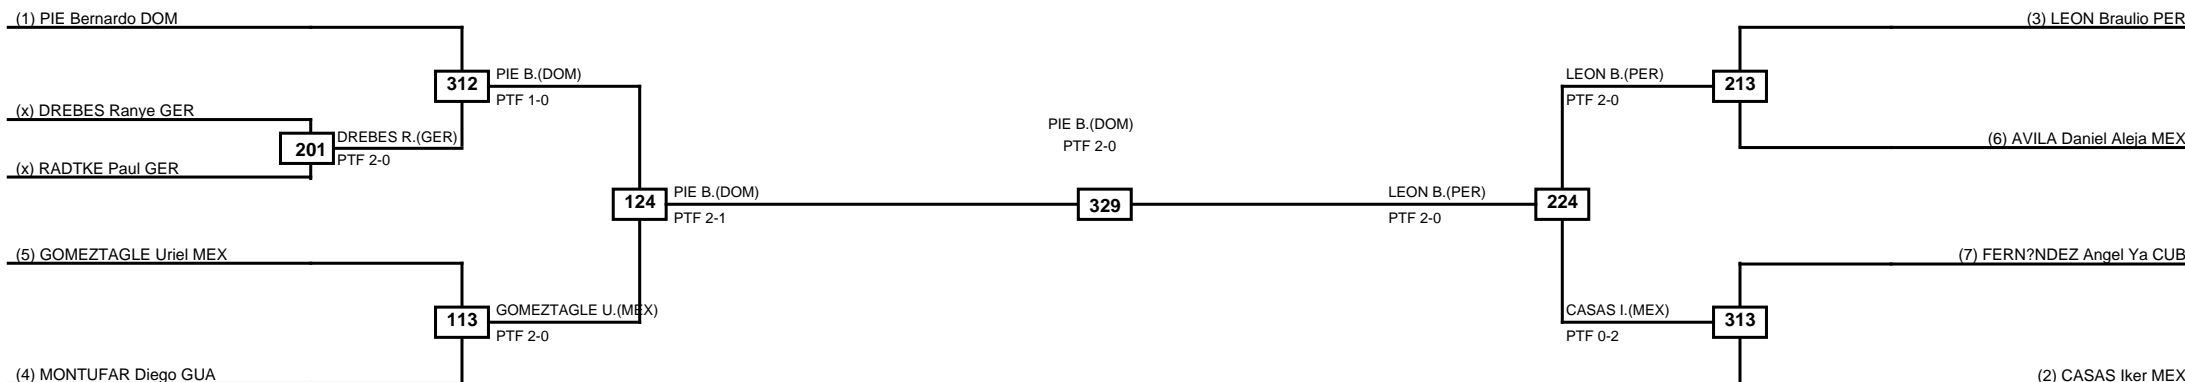

Round of 16	Quarterfinals	Semifinals	Final	Semifinals	Quarterfinals	Round of 16

Classification
1 PIE Bernardo DOM
2 LEON Braulio PER
3 GOMEZTAGLE Uriel MEX
3 CASAS Iker MEX

LEGEND	RSC: Win by Referee stops contest	PTG: Win by Point gap	SUP: Win by Superiority	DSQ: Win by Disqualification	DQB: Win by Disqualification for Unsportsmanlike behavior	DWR: Win by double Withdrawal	R: Round
	(x)Seed	PFT: Win by Final score	GDP: Win by Golden points	WDR: Win by Withdrawal	PUN: Win by Punitive declaration	DDB: Double disqualification for Unsportsmanlike behavior	DDQ: Double Disqualification