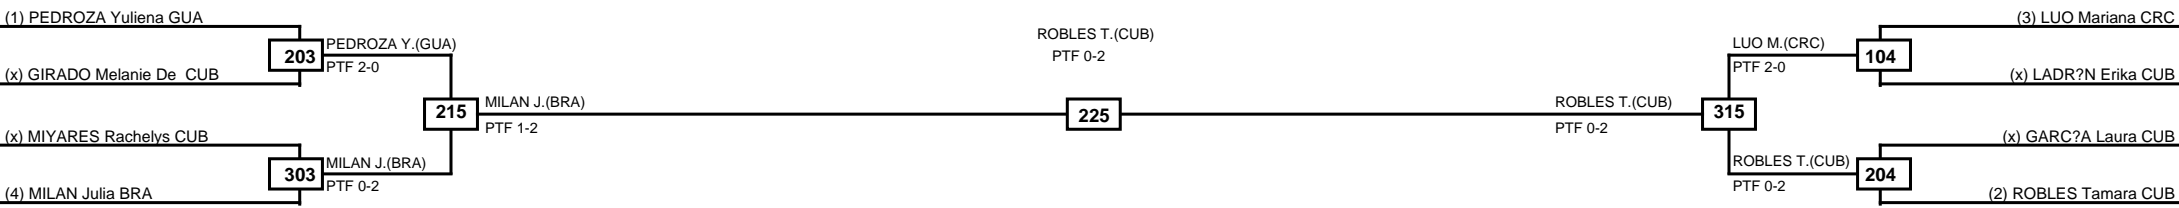

Quarterfinals	Semifinals	Final	Semifinals	Quarterfinals

Classification
1 ROBLES Tamara CUB
2 MILAN Julia BRA
3 PEDROZA Yuliena GUA
3 LUO Mariana CRC

LEGEND RSC: Win by Referee stops contest   PTG: Win by Point gap   SUP: Win by Superiority   DSQ: Win by Disqualification   DQB: Win by Disqualification for Unsportsmanlike behavior   DWR: Win by double Withdrawal   R: Round
(x)Seed   PFT: Win by Final score   GDP: Win by Golden points   WDR: Win by Withdrawal   PUN: Win by Punitive declaration   DDB: Double disqualification for Unsportsmanlike behavior   DDQ: Double Disqualification