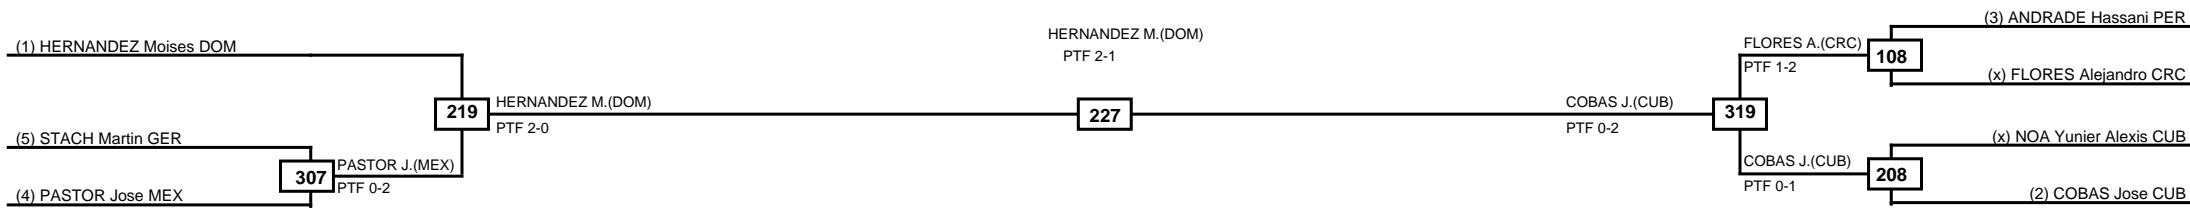

Quarterfinals	Semifinals	Final	Semifinals	Quarterfinals

Classification
1 HERNANDEZ Moises DOM
2 COBAS Jose CUB
3 PASTOR Jose MEX
3 FLORES Alejandro CRC

LEGEND RSC: Win by Referee stops contest   PTG: Win by Point gap   SUP: Win by Superiority   DSQ: Win by Disqualification   DQB: Win by Disqualification for Unsportsmanlike behavior   DWR: Win by double Withdrawal   R: Round
(x)Seed   PFT: Win by Final score   GDP: Win by Golden points   WDR: Win by Withdrawal   PUN: Win by Punitive declaration   DDB: Double disqualification for Unsportsmanlike behavior   DDQ: Double Disqualification