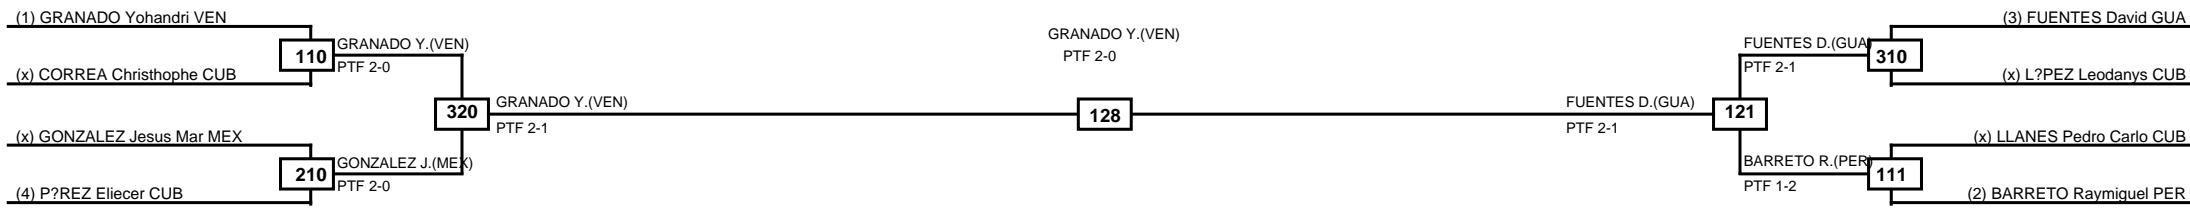

Quarterfinals	Semifinals	Final	Semifinals	Quarterfinals

Classification
1 GRANADO Yohandri VEN
2 FUENTES David GUA
3 BARRETO Raymiguél PER
3 GONZALEZ Jesus Marlon MEX

LEGEND	RSC: Win by Referee stops contest	PTG: Win by Point gap	SUP: Win by Superiority	DSQ: Win by Disqualification	DQB: Win by Disqualification for Unsportsmanlike behavior	DWR: Win by double Withdrawal	R: Round
(x)Seed	PFT: Win by Final score	GDP: Win by Golden points	WDR: Win by Withdrawal	PUN: Win by Punitive declaration	DDB: Double disqualification for Unsportsmanlike behavior	DDQ: Double Disqualification