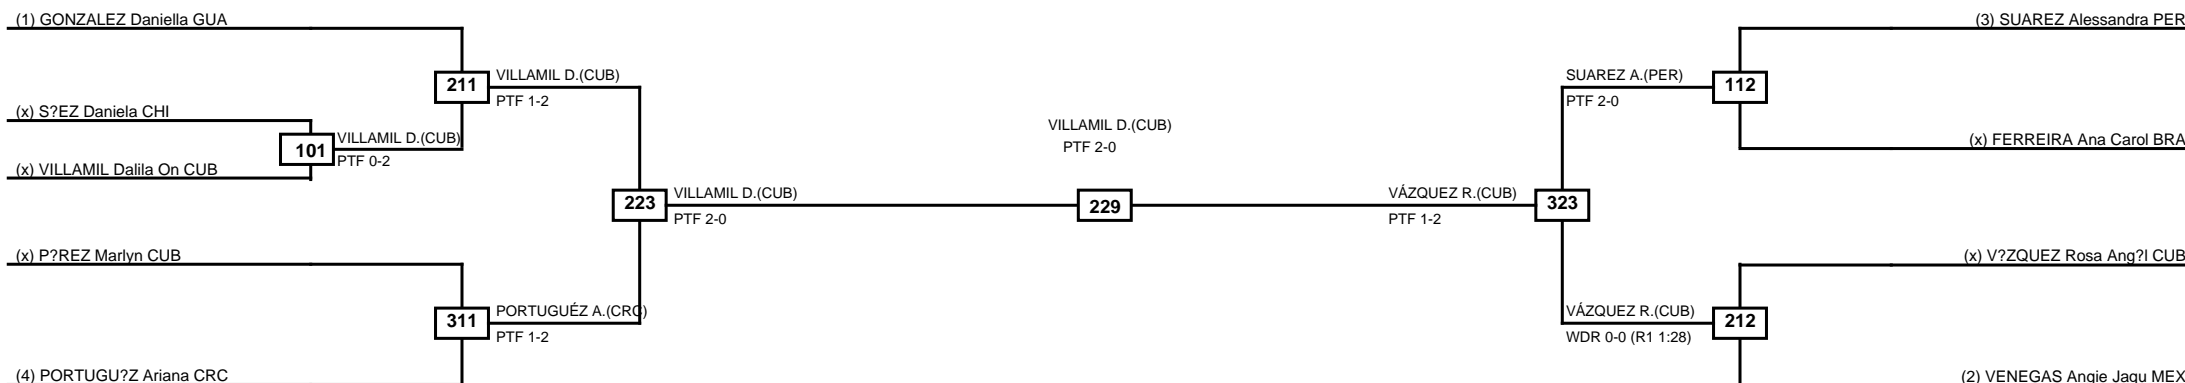

| Classification |
|-----------------------|
| 1 ROBLES Tamara CUB |
| 2 MILAN Julia BRA |
| 3 PEDROZA Yuliena GUA |
| 3 LUO Mariana CRC |

LEGEND RSC: Win by Referee stops contest PTG: Win by Point gap SUP: Win by Superiority DSQ: Win by Disqualification DQB: Win by Disqualification for Unsportsmanlike behavior DWR: Win by double Withdrawal R: Round
 (x)Seed PFT: Win by Final score GDP: Win by Golden points WDR: Win by Withdrawal PUN: Win by Punitive declaration DDB: Double disqualification for Unsportsmanlike behavior DDQ: Double Disqualification

Round of 16 Quarterfinals Semifinals

Final

Semifinals

Quarterfinals

Round of 16

| Classification |
|------------------------------|
| 1 VILLAMIL Dalila Oneida CUB |
| 2 V?ZQUEZ Rosa Ang?lica CUB |
| 3 PORTUGU?Z Ariana CRC |
| 3 SUAREZ Alessandra PER |