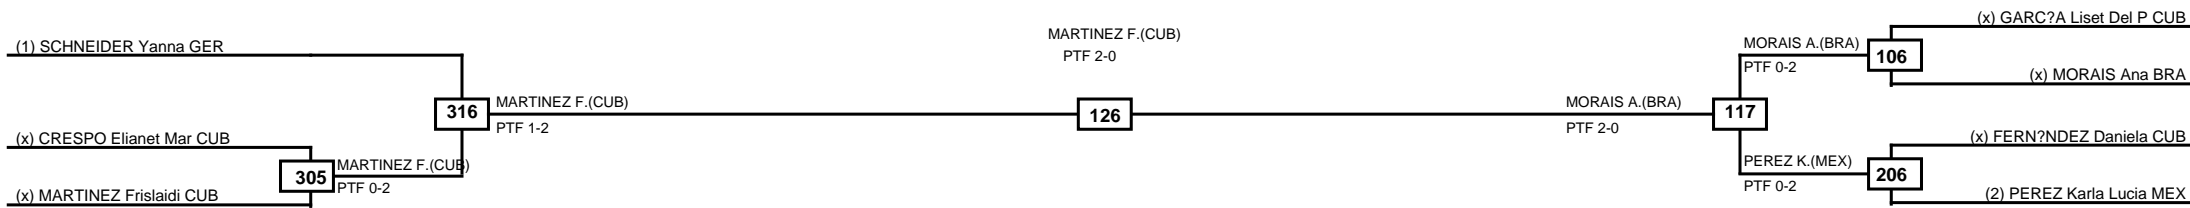

Quarterfinals Semifinals

Final

Semifinals

Quarterfinals

Classification
1 MARTINEZ Frislaidis CUB
2 MORAIS Ana BRA
3 SCHNEIDER Yanna GER
3 PEREZ Karla Lucia MEX

LEGEND RSC: Win by Referee stops contest PTG: Win by Point gap SUP: Win by Superiority DSQ: Win by Disqualification DQB: Win by Disqualification for Unsportsmanlike behavior DWR: Win by double Withdrawal R: Round
(x)Seed PFT: Win by Final score GDP: Win by Golden points WDR: Win by Withdrawal PUN: Win by Punitive declaration DDB: Double disqualification for Unsportsmanlike behavior DDQ: Double Disqualification