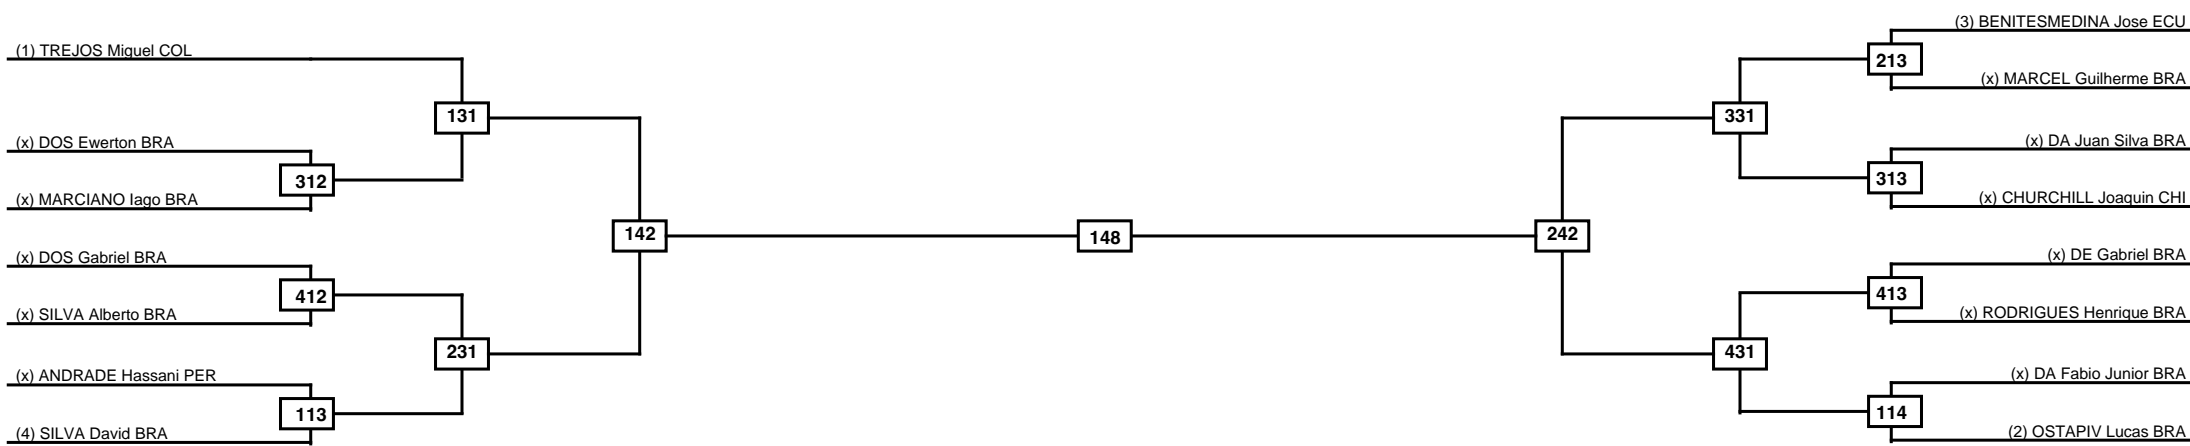

Round of 16   Quarterfinals   Semifinals   Final   Semifinals   Quarterfinals   Round of 16

Random Weigh In is at 7:00 am
The competition START AT 8:00am
EVERY BODY HAVE TO BE AT 7 30AM

Classification

LEGEND	RSC: Win by Referee stops contest	PTG: Win by Point gap	SUP: Win by Superiority	DSQ: Win by Disqualification	DQB: Win by Disqualification for Unsportsmanlike behavior	DWR: Win by double Withdrawal	R: Round
(x)Seed	PFT: Win by Final score	GDP: Win by Golden points	WDR: Win by Withdrawal	PUN: Win by Punitive declaration	DDB: Double disqualification for Unsportsmanlike behavior	DDQ: Double Disqualification