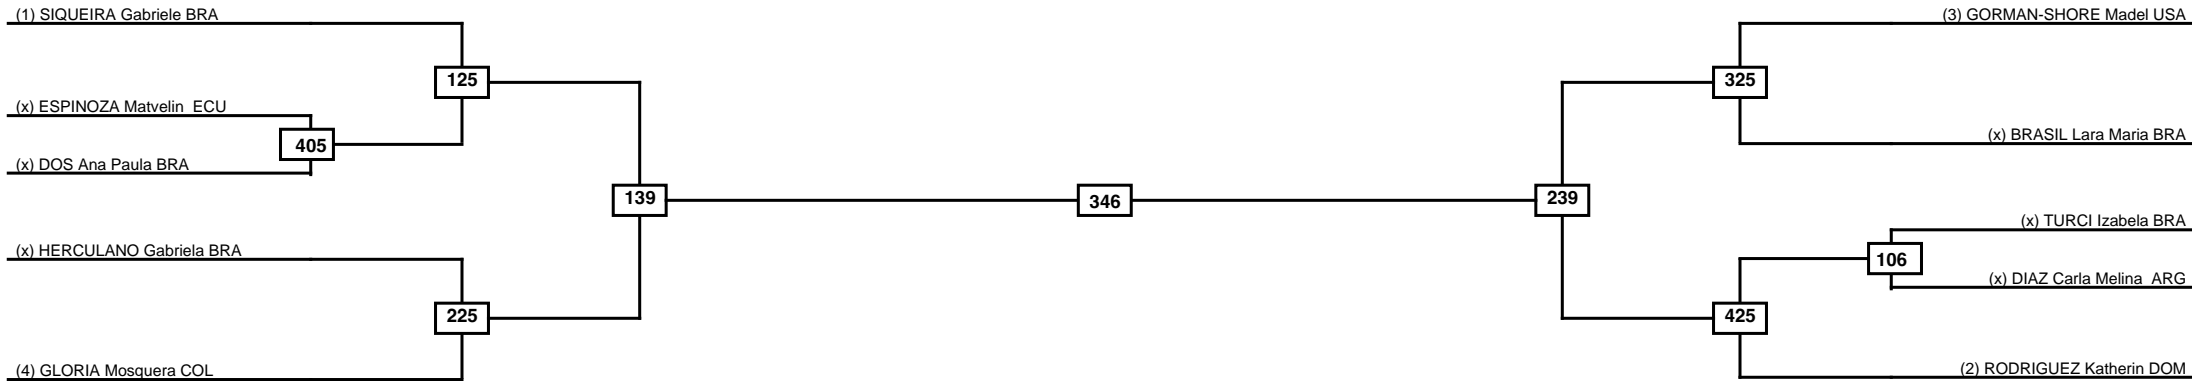

Round of 16   Quarterfinals   Semifinals   Final   Semifinals   Quarterfinals   Round of 16

Random Weigh In is at 7:00 am
The competition START AT 8:00am
EVERY BODY HAVE TO BE AT 7 30AM

Classification

LEGEND   RSC: Win by Referee stops contest   PTG: Win by Point gap   SUP: Win by Superiority   DSQ: Win by Disqualification   DQB: Win by Disqualification for Unsportsmanlike behavior   DWR: Win by double Withdrawal   R: Round
(x)Seed   PFT: Win by Final score   GDP: Win by Golden points   WDR: Win by Withdrawal   PUN: Win by Punitive declaration   DDB: Double disqualification for Unsportsmanlike behavior   DDQ: Double Disqualification