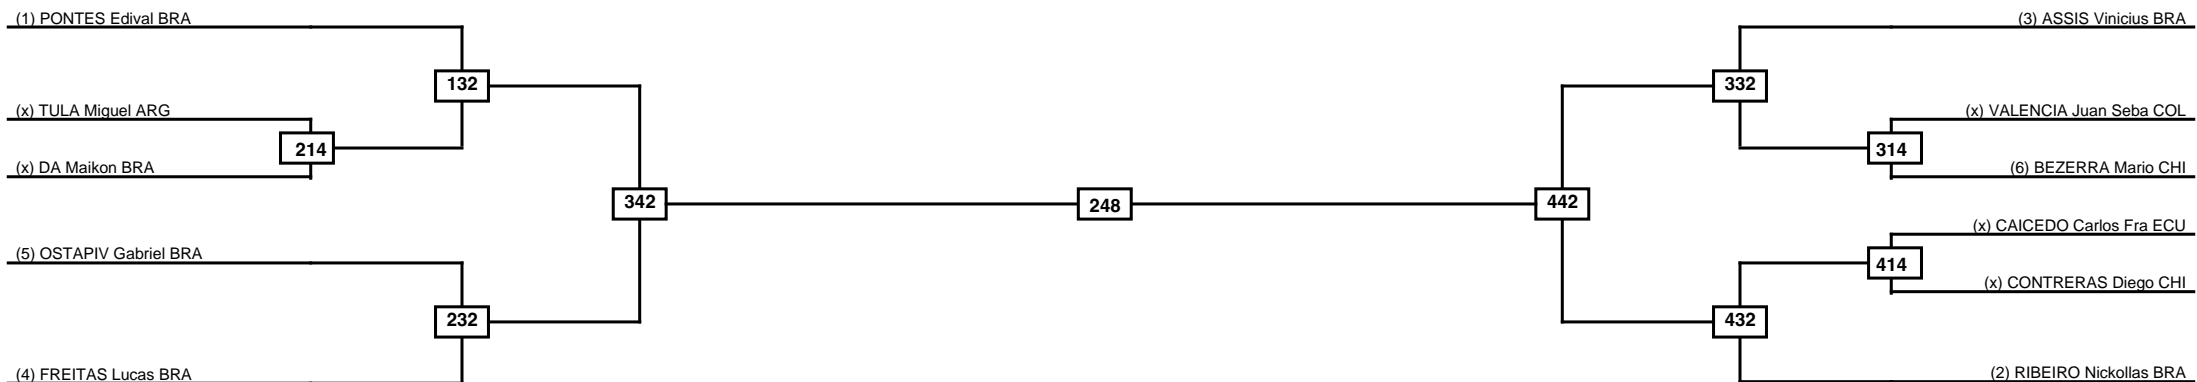

Round of 16 Quarterfinals Semifinals Final Semifinals Quarterfinals Round of 16

Random Weigh In is at 7:00 am
The competition START AT 8:00am
EVERY BODY HAVE TO BE AT 7 30AM

Classification

LEGEND RSC: Win by Referee stops contest PTG: Win by Point gap SUP: Win by Superiority DSQ: Win by Disqualification DQB: Win by Disqualification for Unsportsmanlike behavior DWR: Win by double Withdrawal R: Round
(x)Seed PFT: Win by Final score GDP: Win by Golden points WDR: Win by Withdrawal PUN: Win by Punitive declaration DDB: Double disqualification for Unsportsmanlike behavior DDQ: Double Disqualification