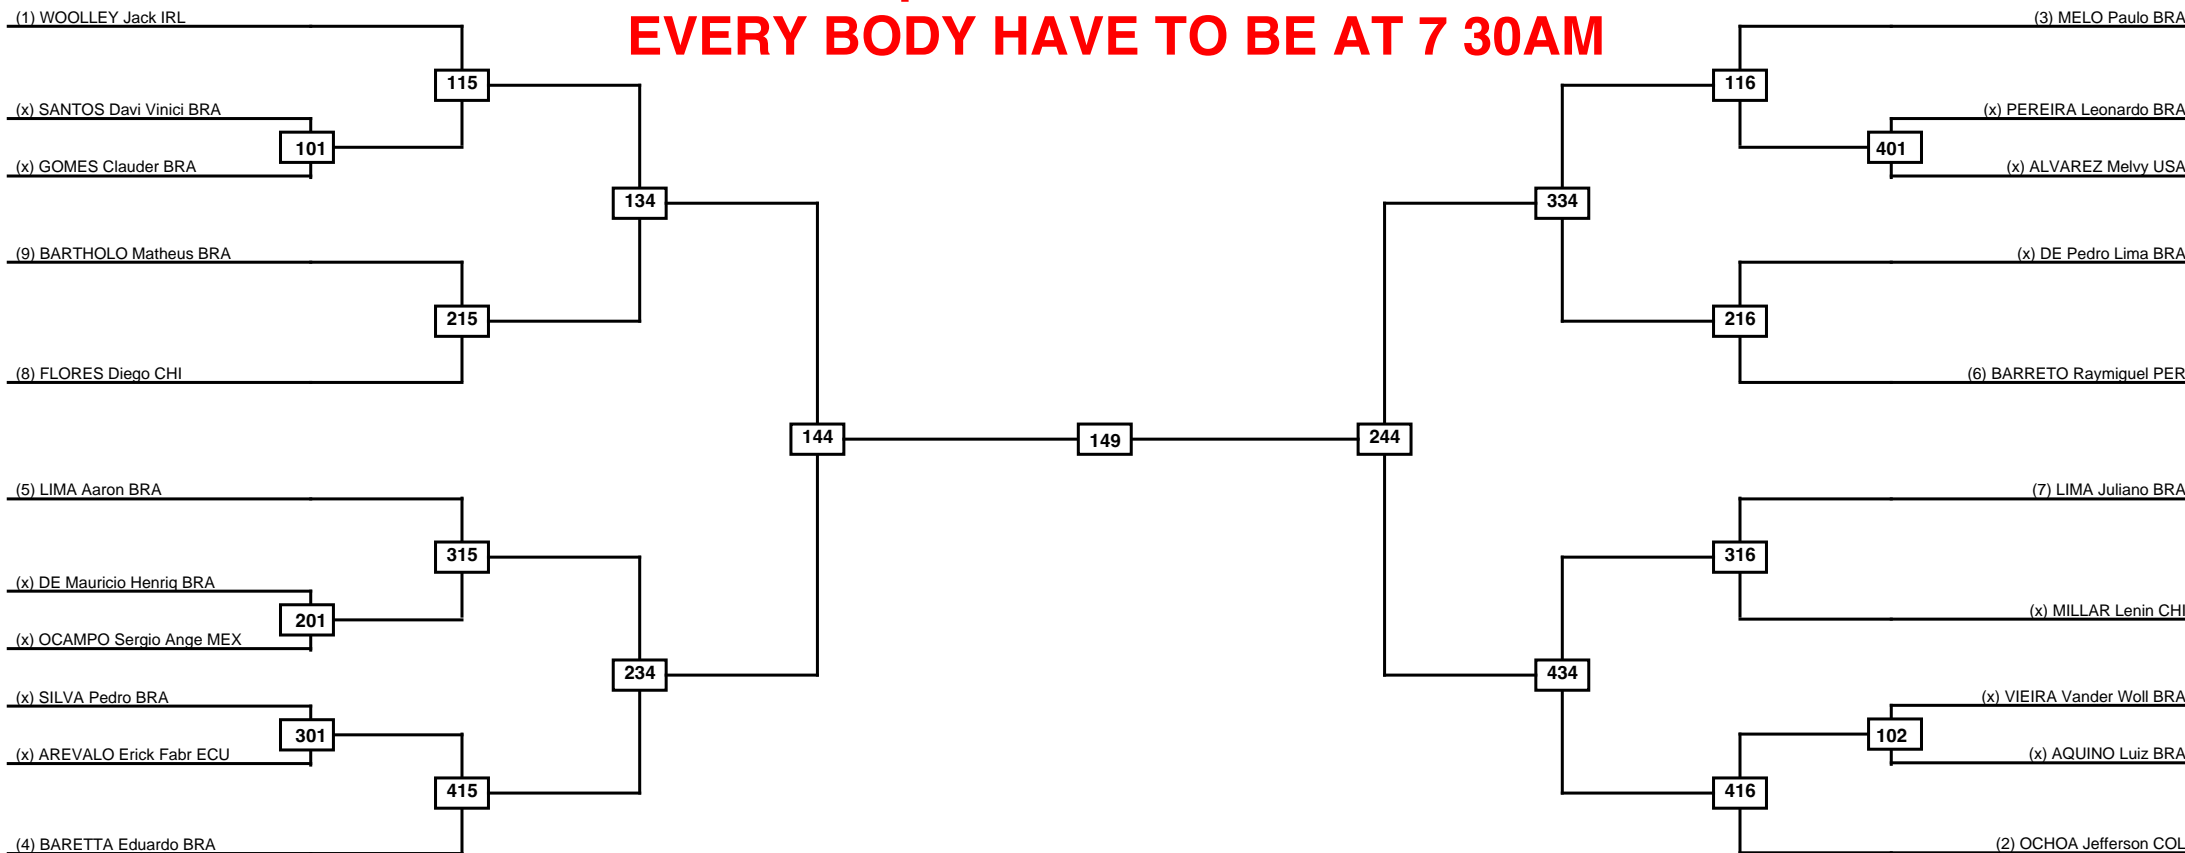

Round of 32   Round of 16   Quarterfinals   Semifinals   Final   Semifinals   Quarterfinals   Round of 16   Round of 32

Random Weigh In is at 7:00 am
The competition START AT 8:00am
EVERY BODY HAVE TO BE AT 7 30AM

Classification

LEGEND   RSC: Win by Referee stops contest   PTG: Win by Point gap   SUP: Win by Superiority   DSQ: Win by Disqualification   DQB: Win by Disqualification for Unsportsmanlike behavior   DWR: Win by double Withdrawal   R: Round
(x)Seed   PFT: Win by Final score   GDP: Win by Golden points   WDR: Win by Withdrawal   PUN: Win by Punitive declaration   DDB: Double disqualification for Unsportsmanlike behavior   DDQ: Double Disqualification