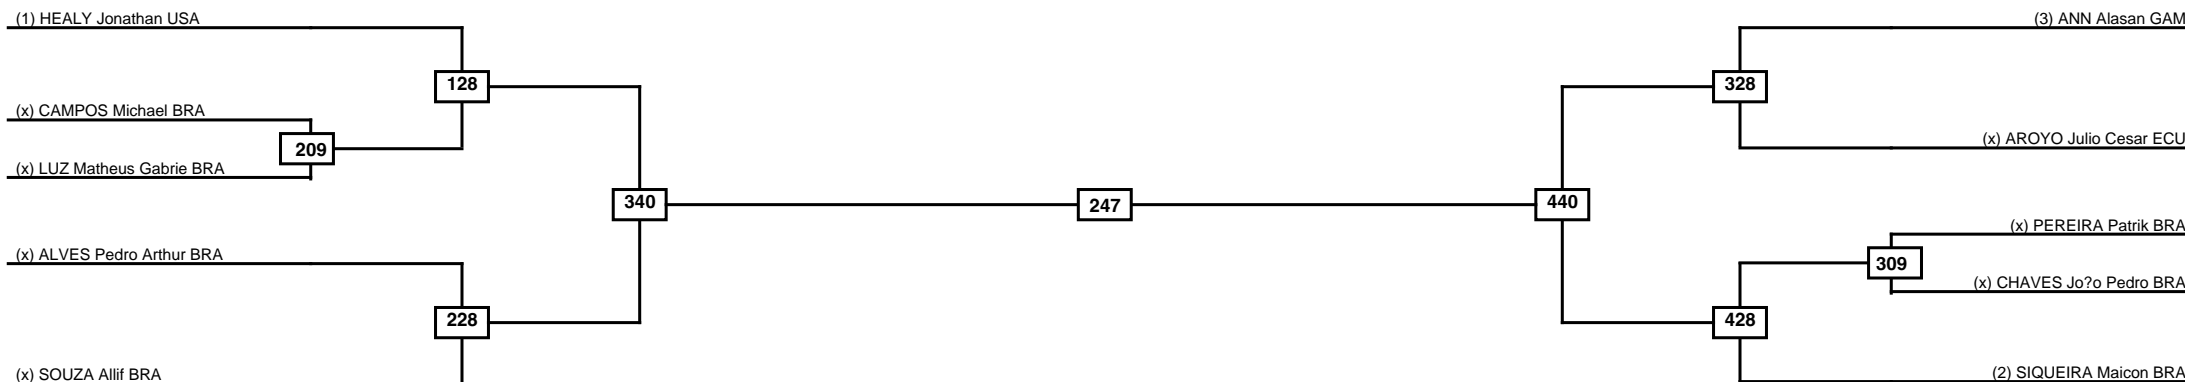

Round of 16
Quarterfinals
Semifinals
Final
Semifinals
Quarterfinals
Round of 16

Random Weigh In is at 7:00 am
The competition START AT 8:00am
EVERY BODY HAVE TO BE AT 7 30AM

Classification

LEGEND RSC: Win by Referee stops contest   PTG: Win by Point gap   SUP: Win by Superiority   DSQ: Win by Disqualification   DQB: Win by Disqualification for Unsportsmanlike behavior   DWR: Win by double Withdrawal   R: Round
(x)Seed   PFT: Win by Final score   GDP: Win by Golden points   WDR: Win by Withdrawal   PUN: Win by Punitive declaration   DDB: Double disqualification for Unsportsmanlike behavior   DDQ: Double Disqualification