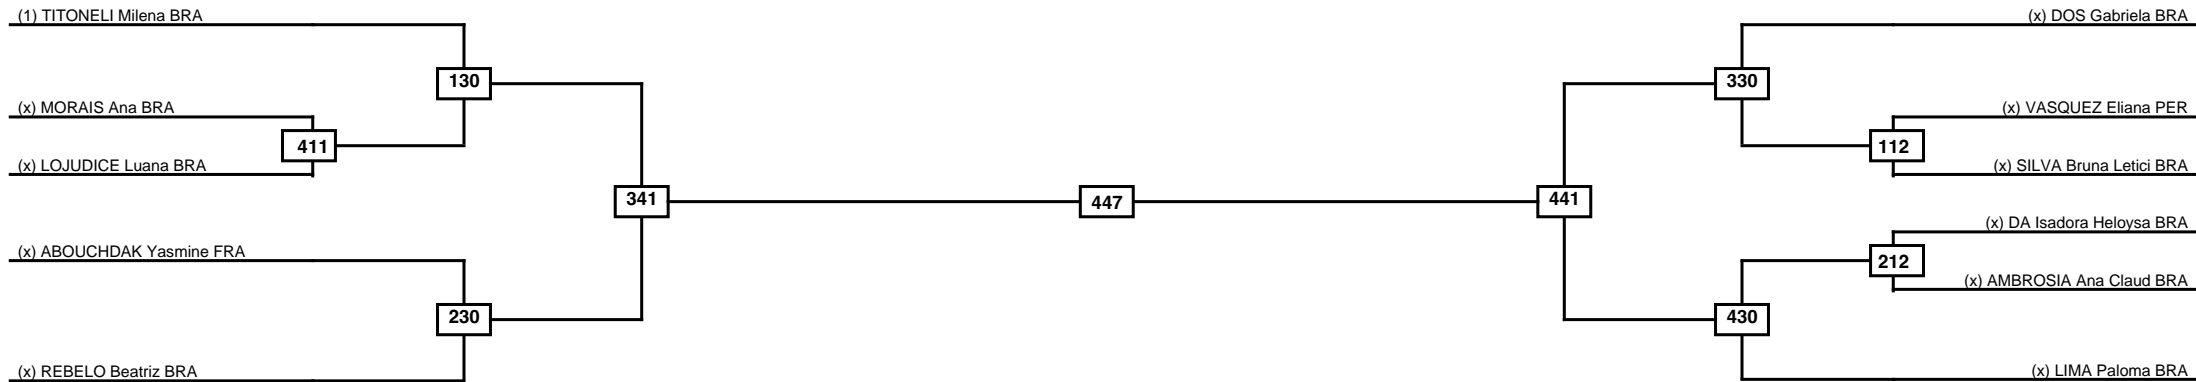

Semifinals

Final

Semifinals

**Random Weigh In is at 7:00 am**  
**The competition START AT 8:00am**  
**EVERY BODY HAVE TO BE AT 7 30AM**

(1) GALACHO Raphaela BRA

343

(x) DAN?BIA Isnara BRA

448

(x) OLIVEIRA Mikaela BRA

443

(x) DA Thaisa BRA

Classification

Classification

LEGEND RSC: Win by Referee stops contest PTG: Win by Point gap SUP: Win by Superiority DSQ: Win by Disqualification DQB: Win by Disqualification for Unsportsmanlike behavior DWR: Win by double Withdrawal R: Round  
(x)Seed PFT: Win by Final score GDP: Win by Golden points WDR: Win by Withdrawal PUN: Win by Punitive declaration DDB: Double disqualification for Unsportsmanlike behavior DDQ: Double Disqualification

Round of 16	Quarterfinals	Semifinals	Final	Semifinals	Quarterfinals	Round of 16
-------------	---------------	------------	-------	------------	---------------	-------------

Random Weigh In is at 7:00 am  
 The competition START AT 8:00am  
 EVERY BODY HAVE TO BE AT 7 30AM