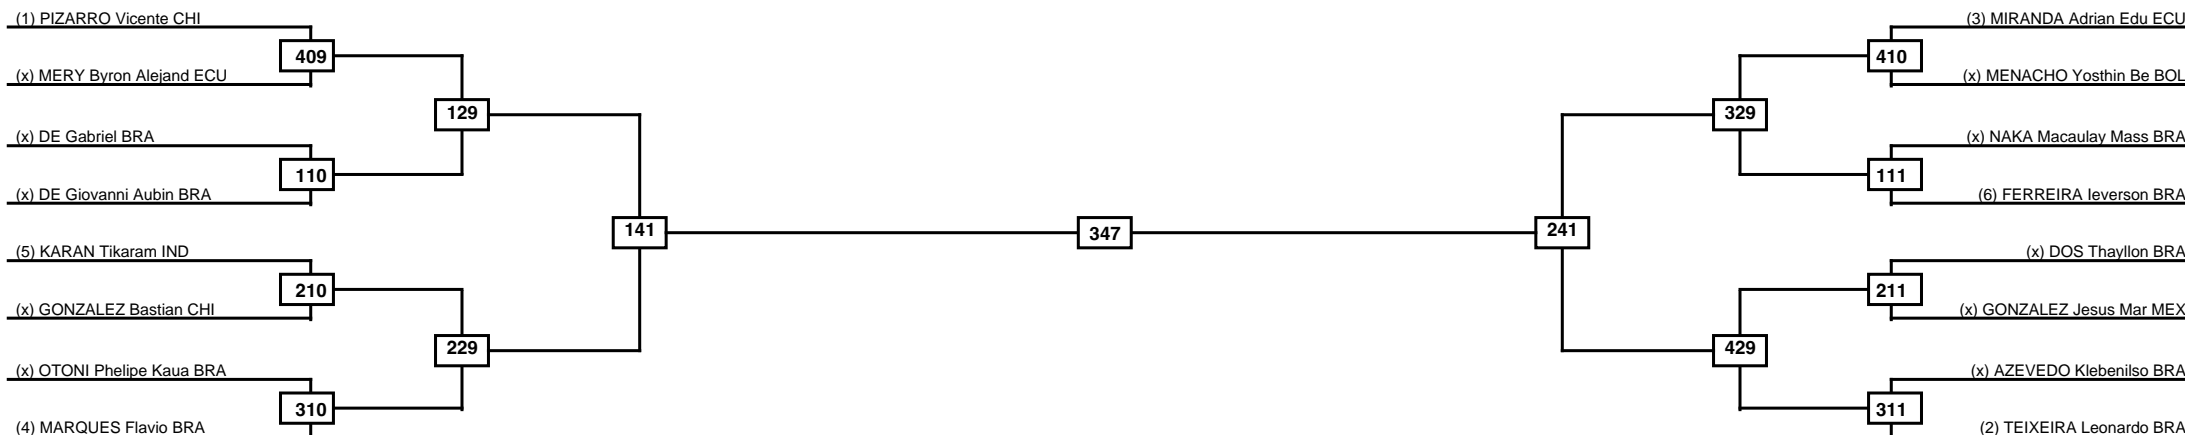

Round of 16   Quarterfinals   Semifinals   Final   Semifinals   Quarterfinals   Round of 16

Random Weigh In is at 7:00 am
The competition START AT 8:00am
EVERY BODY HAVE TO BE AT 7 30AM

Classification

LEGEND   RSC: Win by Referee stops contest   PTG: Win by Point gap   SUP: Win by Superiority   DSQ: Win by Disqualification   DQB: Win by Disqualification for Unsportsmanlike behavior   DWR: Win by double Withdrawal   R: Round
(x)Seed   PFT: Win by Final score   GDP: Win by Golden points   WDR: Win by Withdrawal   PUN: Win by Punitive declaration   DDB: Double disqualification for Unsportsmanlike behavior   DDQ: Double Disqualification