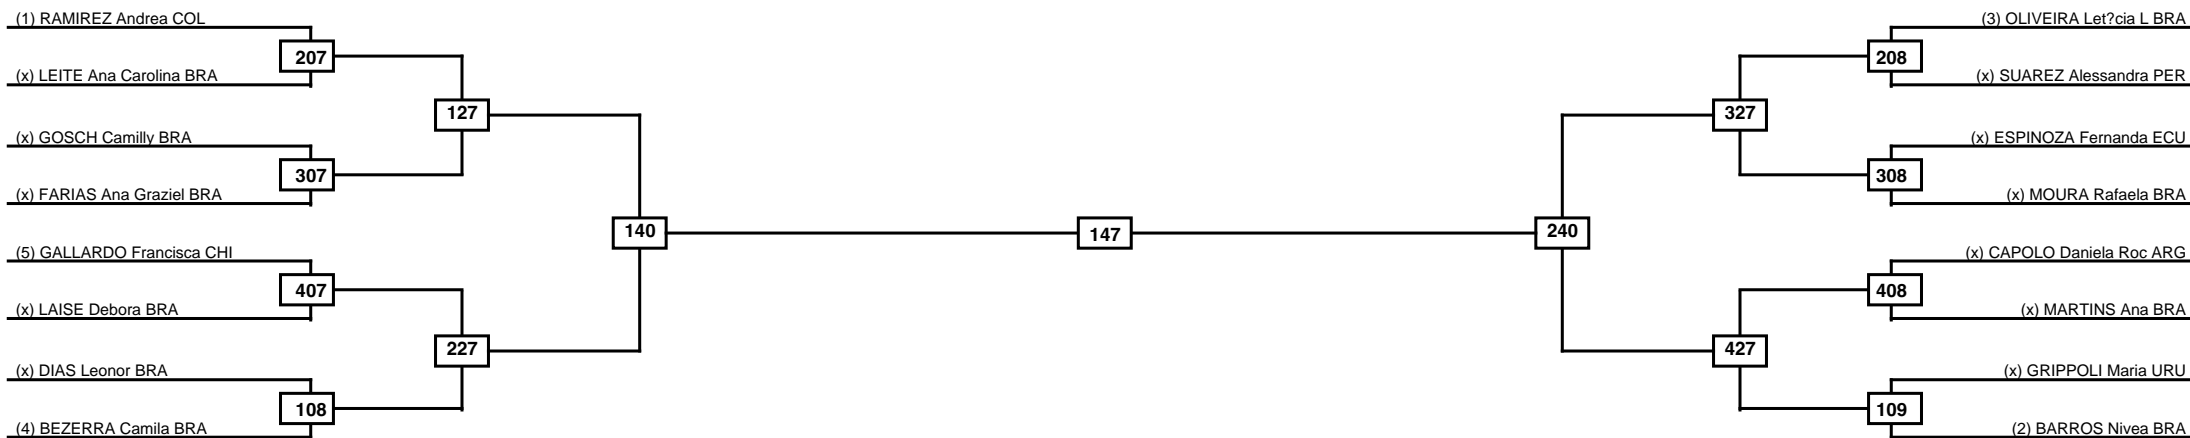

Round of 16	Quarterfinals	Semifinals	Final	Semifinals	Quarterfinals	Round of 16

Random Weigh In is at 7:00 am
The competition START AT 8:00am
EVERY BODY HAVE TO BE AT 7 30AM

Classification

LEGEND	RSC: Win by Referee stops contest	PTG: Win by Point gap	SUP: Win by Superiority	DSQ: Win by Disqualification	DQB: Win by Disqualification for Unsportsmanlike behavior	DWR: Win by double Withdrawal	R: Round
(x)Seed	PFT: Win by Final score	GDP: Win by Golden points	WDR: Win by Withdrawal	PUN: Win by Punitive declaration	DDB: Double disqualification for Unsportsmanlike behavior	DDQ: Double Disqualification