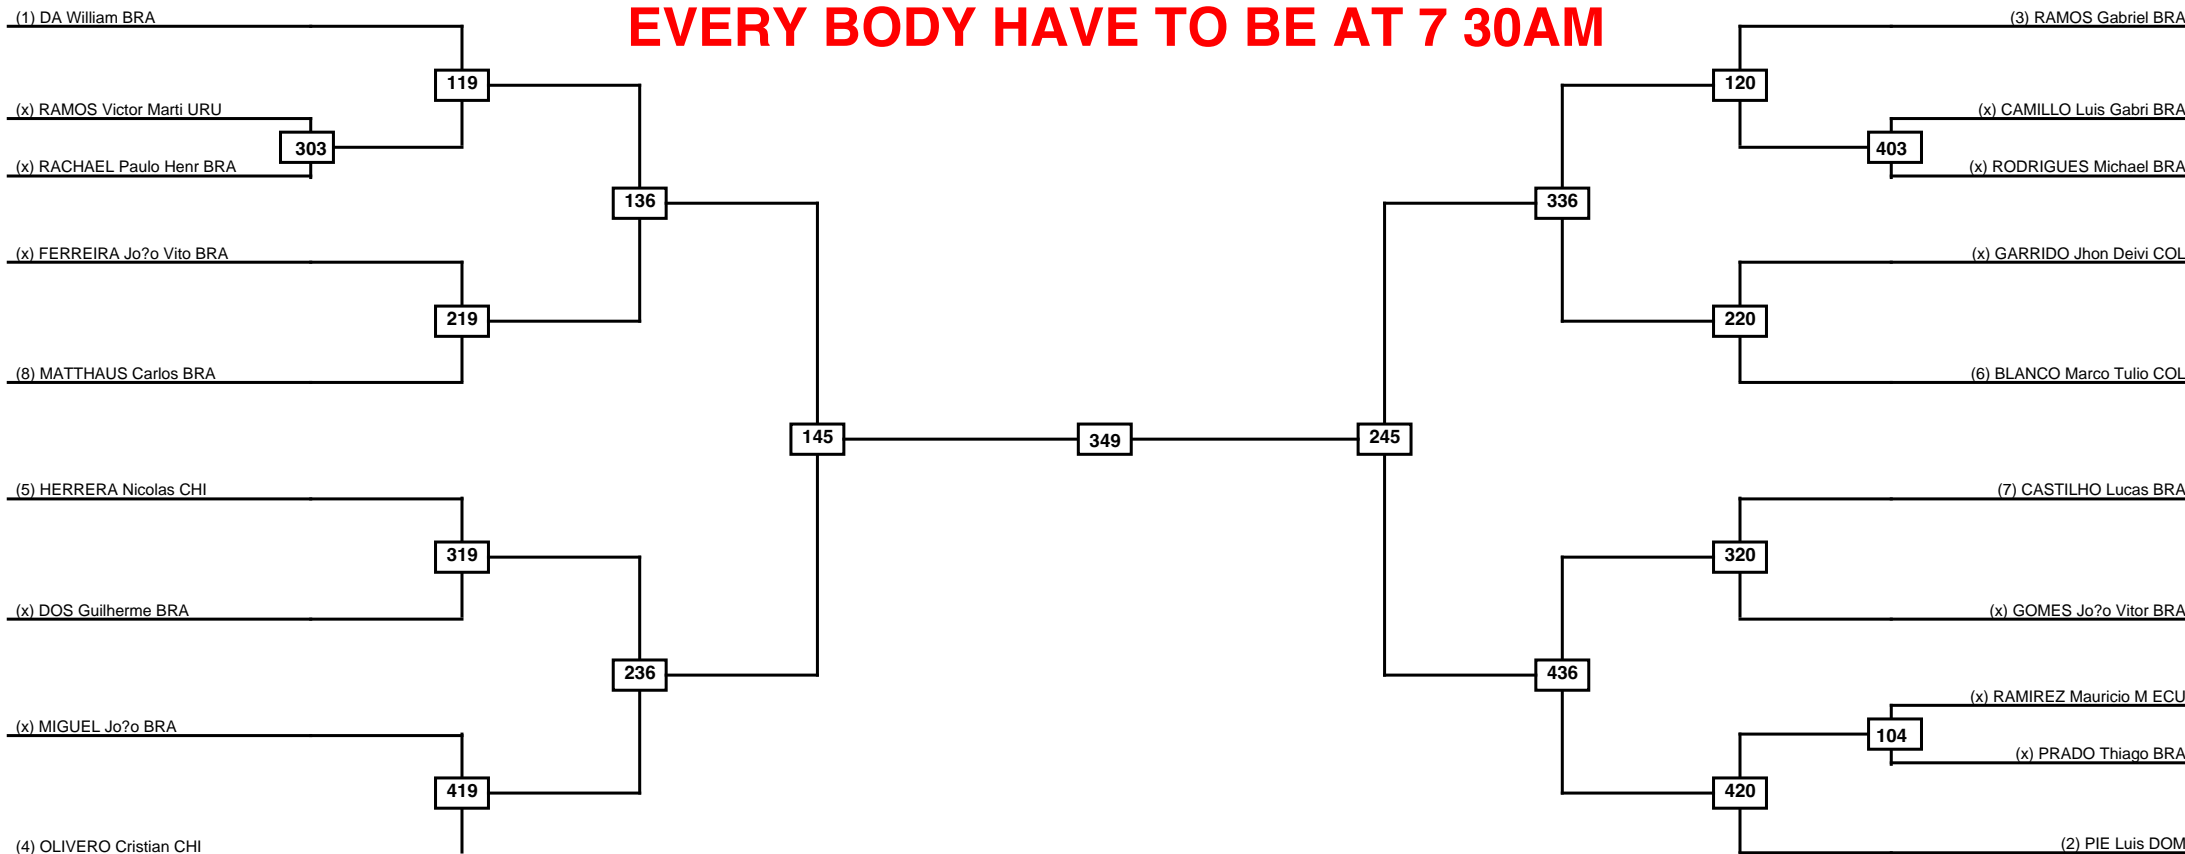

Round of 32   Round of 16   Quarterfinals   Semifinals   Final   Semifinals   Quarterfinals   Round of 16   Round of 32

Random Weigh In is at 7:00 am
The competition START AT 8:00am
EVERY BODY HAVE TO BE AT 7 30AM

Classification

LEGEND   RSC: Win by Referee stops contest   PTG: Win by Point gap   SUP: Win by Superiority   DSQ: Win by Disqualification   DQB: Win by Disqualification for Unsportsmanlike behavior   DWR: Win by double Withdrawal   R: Round
(x)Seed   PFT: Win by Final score   GDP: Win by Golden points   WDR: Win by Withdrawal   PUN: Win by Punitive declaration   DDB: Double disqualification for Unsportsmanlike behavior   DDQ: Double Disqualification