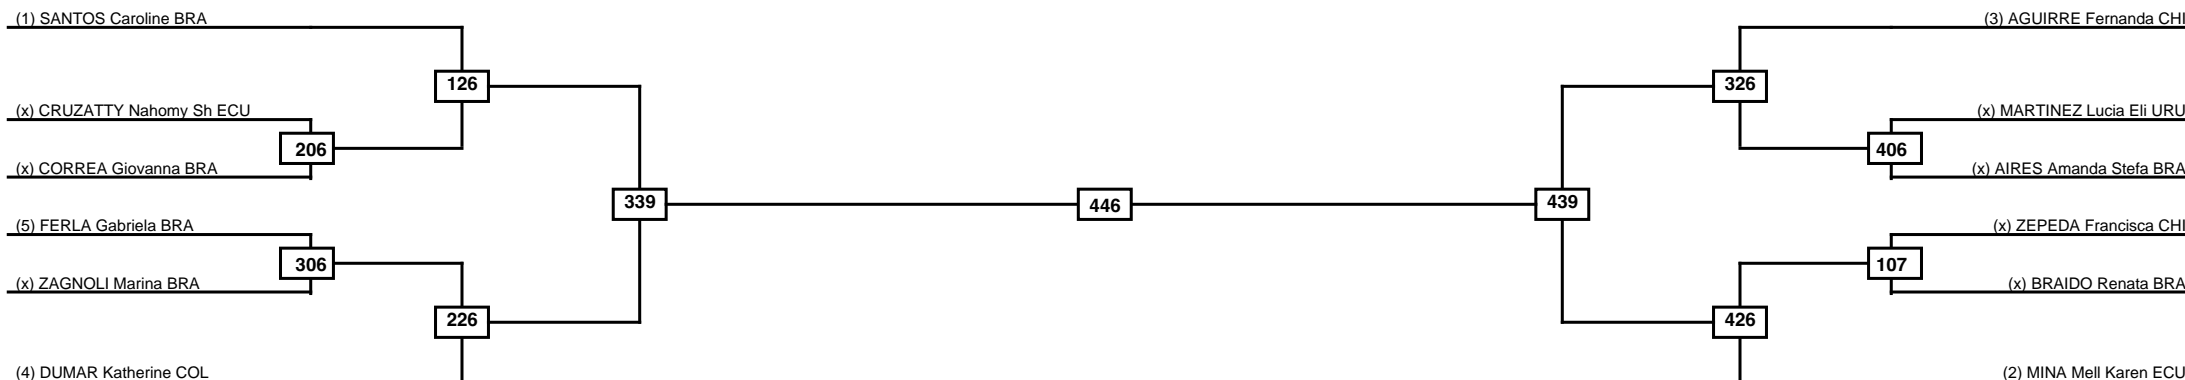

Round of 16
Quarterfinals
Semifinals
Final
Semifinals
Quarterfinals
Round of 16

Random Weigh In is at 7:00 am
The competition START AT 8:00am
EVERY BODY HAVE TO BE AT 7 30AM

Classification

LEGEND	RSC: Win by Referee stops contest	PTG: Win by Point gap	SUP: Win by Superiority	DSQ: Win by Disqualification	DQB: Win by Disqualification for Unsportsmanlike behavior	DWR: Win by double Withdrawal	R: Round
	(x)Seed	PFT: Win by Final score	GDP: Win by Golden points	WDR: Win by Withdrawal	PUN: Win by Punitive declaration	DDB: Double disqualification for Unsportsmanlike behavior	DDQ: Double Disqualification