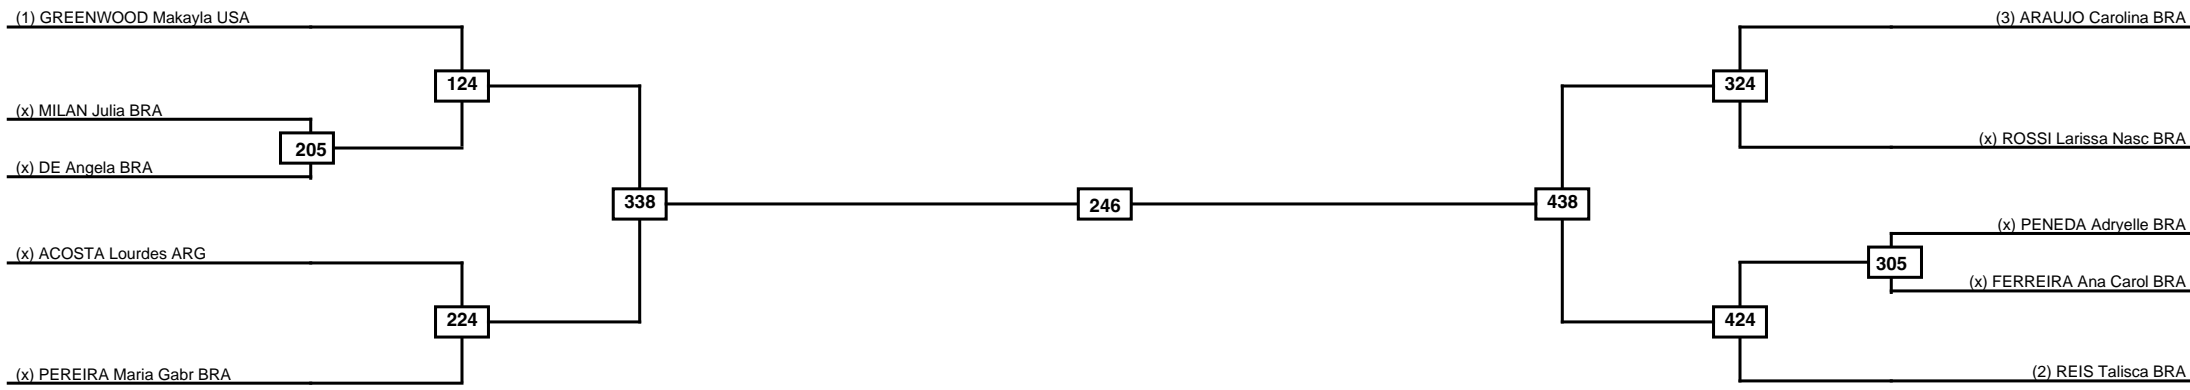

Round of 16	Quarterfinals	Semifinals	Final	Semifinals	Quarterfinals	Round of 16

Random Weigh In is at 7:00 am
The competition START AT 8:00am
EVERY BODY HAVE TO BE AT 7 30AM

Classification

LEGEND	RSC: Win by Referee stops contest	PTG: Win by Point gap	SUP: Win by Superiority	DSQ: Win by Disqualification	DQB: Win by Disqualification for Unsportsmanlike behavior	DWR: Win by double Withdrawal	R: Round
(x)Seed	PFT: Win by Final score	GDP: Win by Golden points	WDR: Win by Withdrawal	PUN: Win by Punitive declaration	DDB: Double disqualification for Unsportsmanlike behavior	DDQ: Double Disqualification