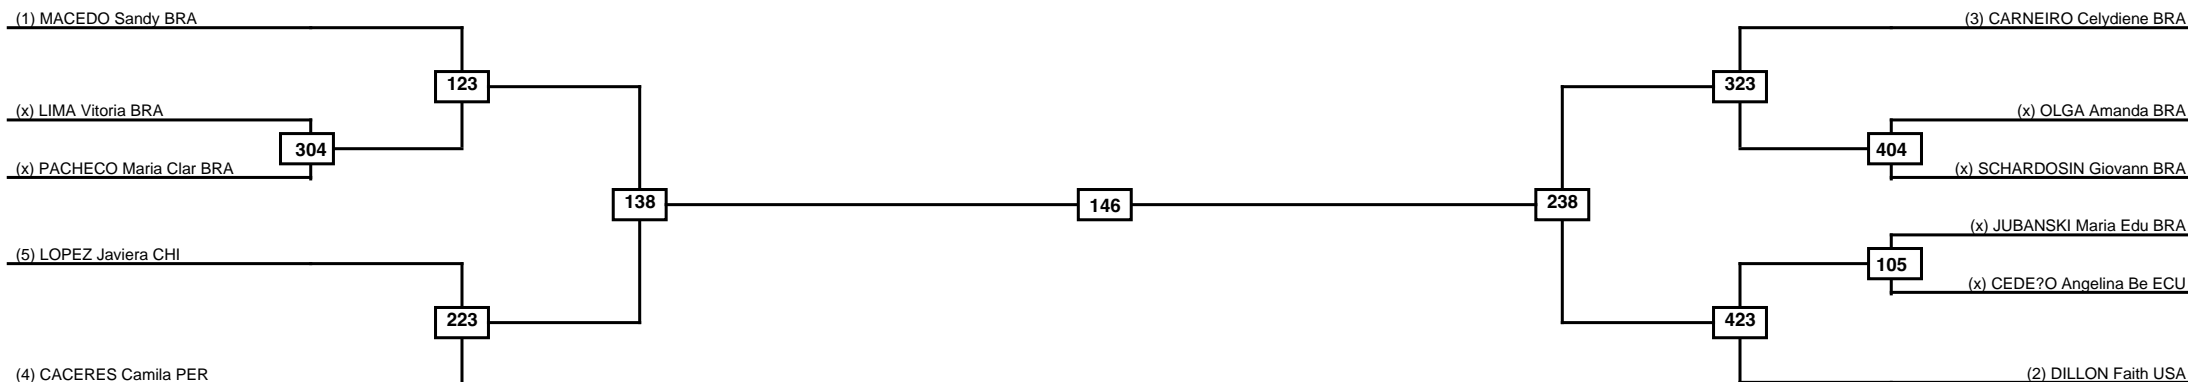

Round of 16	Quarterfinals	Semifinals	Final

Random Weigh In is at 7:00 am
The competition START AT 8:00am
EVERY BODY HAVE TO BE AT 7 30AM

Classification

LEGEND	RSC: Win by Referee stops contest	PTG: Win by Point gap	SUP: Win by Superiority	DSQ: Win by Disqualification	DQB: Win by Disqualification for Unsportsmanlike behavior	DWR: Win by double Withdrawal	R: Round
(x)Seed	PFT: Win by Final score	GDP: Win by Golden points	WDR: Win by Withdrawal	PUN: Win by Punitive declaration	DDB: Double disqualification for Unsportsmanlike behavior	DDQ: Double Disqualification