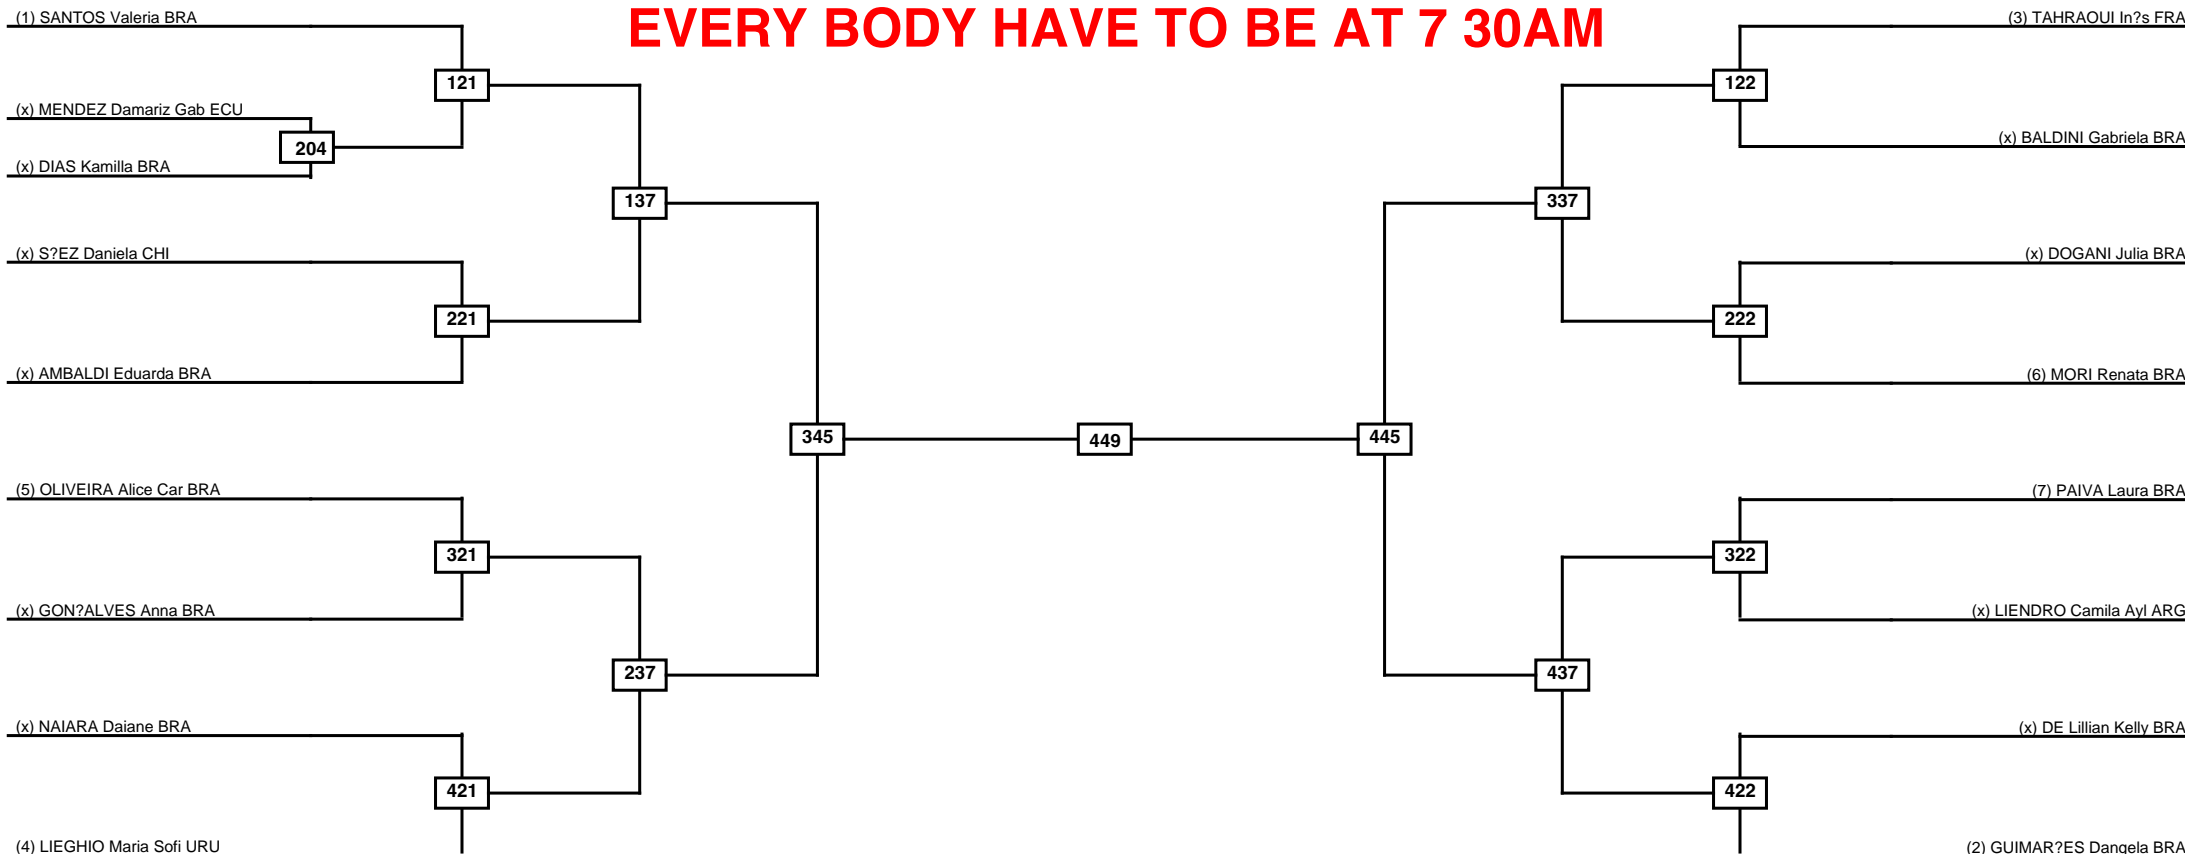

Round of 32   Round of 16   Quarterfinals   Semifinals   Final   Semifinals   Quarterfinals   Round of 16   Round of 32

Random Weigh In is at 7:00 am
The competition START AT 8:00am
EVERY BODY HAVE TO BE AT 7 30AM

Classification

LEGEND   RSC: Win by Referee stops contest   PTG: Win by Point gap   SUP: Win by Superiority   DSQ: Win by Disqualification   DQB: Win by Disqualification for Unsportsmanlike behavior   DWR: Win by double Withdrawal   R: Round
(x)Seed   PFT: Win by Final score   GDP: Win by Golden points   WDR: Win by Withdrawal   PUN: Win by Punitive declaration   DDB: Double disqualification for Unsportsmanlike behavior   DDQ: Double Disqualification