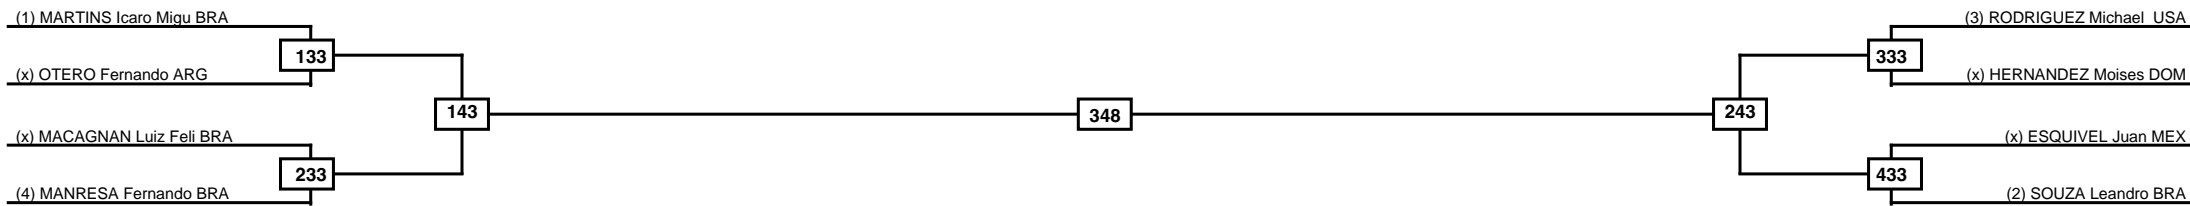

Quarterfinals	Semifinals	Final	Semifinals	Quarterfinals
---------------	------------	-------	------------	---------------

**Random Weigh In is at 7:00 am**  
**The competition START AT 8:00am**  
**EVERY BODY HAVE TO BE AT 7 30AM**