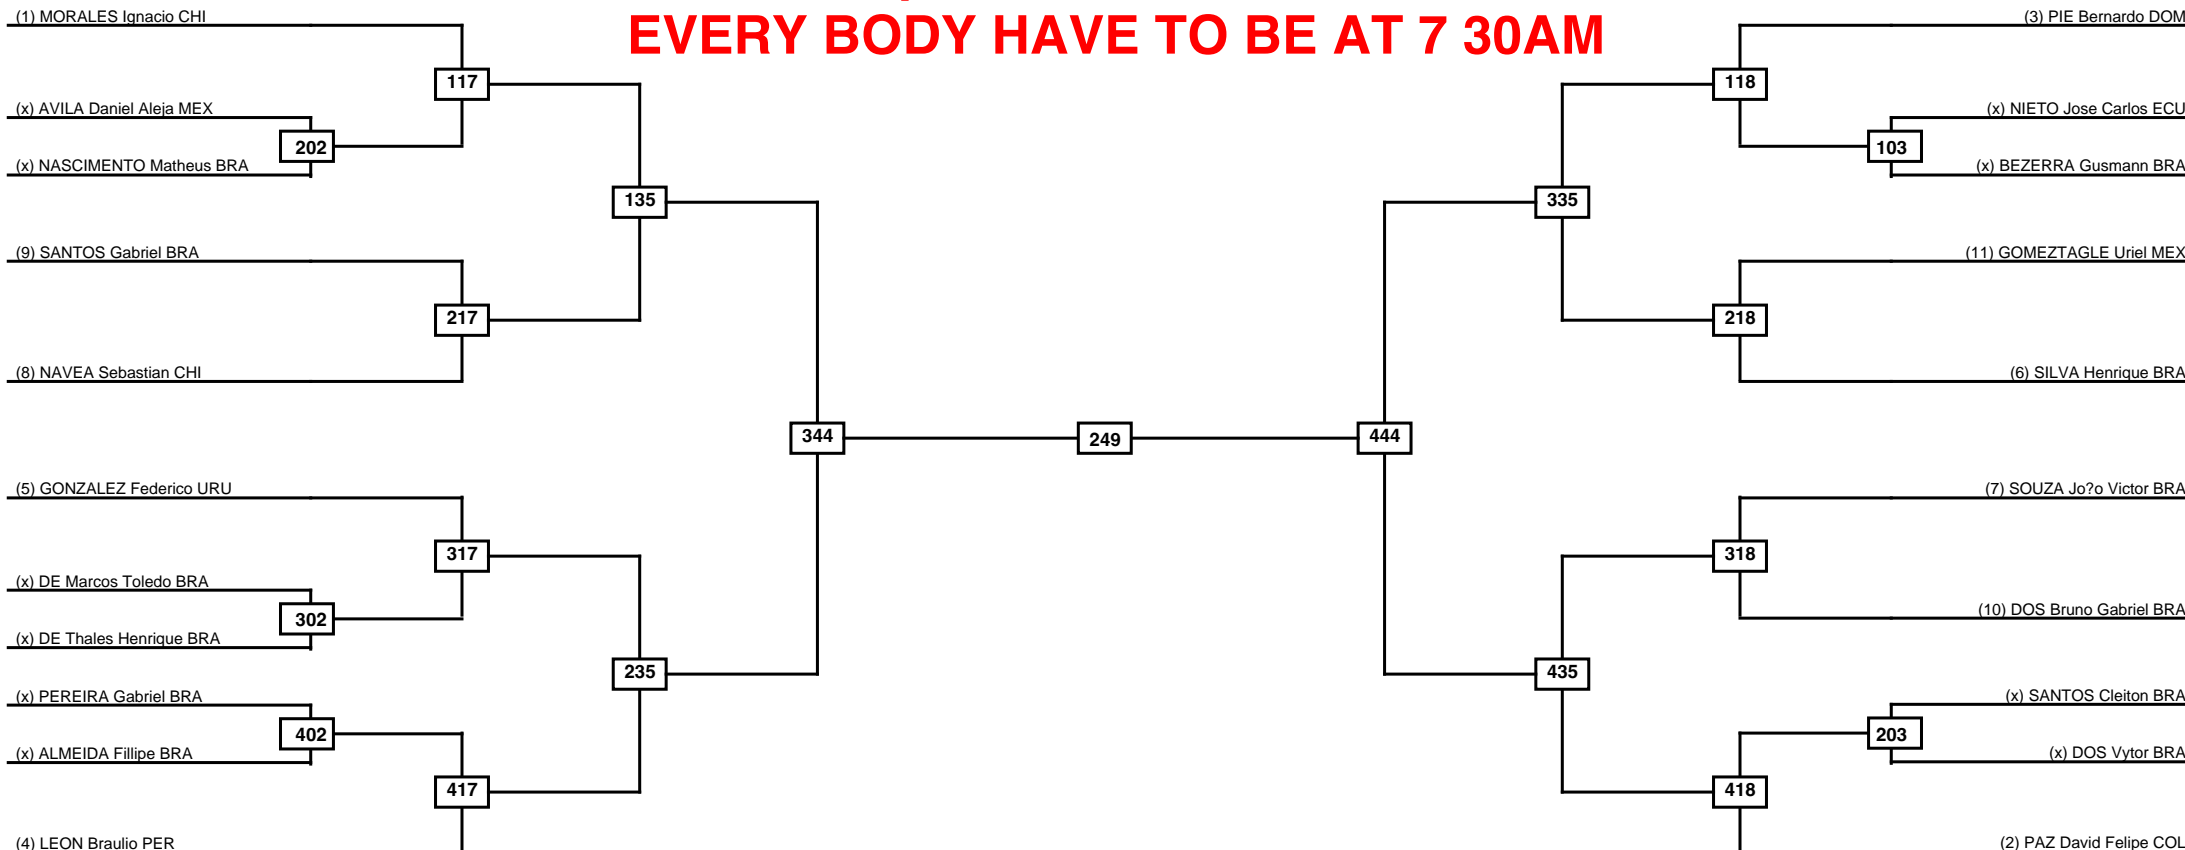

Round of 32   Round of 16   Quarterfinals   Semifinals   Final   Semifinals   Quarterfinals   Round of 16   Round of 32

Random Weigh In is at 7:00 am
The competition START AT 8:00am
EVERY BODY HAVE TO BE AT 7 30AM

Classification

LEGEND   RSC: Win by Referee stops contest   PTG: Win by Point gap   SUP: Win by Superiority   DSQ: Win by Disqualification   DQB: Win by Disqualification for Unsportsmanlike behavior   DWR: Win by double Withdrawal   R: Round
(x)Seed   PFT: Win by Final score   GDP: Win by Golden points   WDR: Win by Withdrawal   PUN: Win by Punitive declaration   DDB: Double disqualification for Unsportsmanlike behavior   DDQ: Double Disqualification