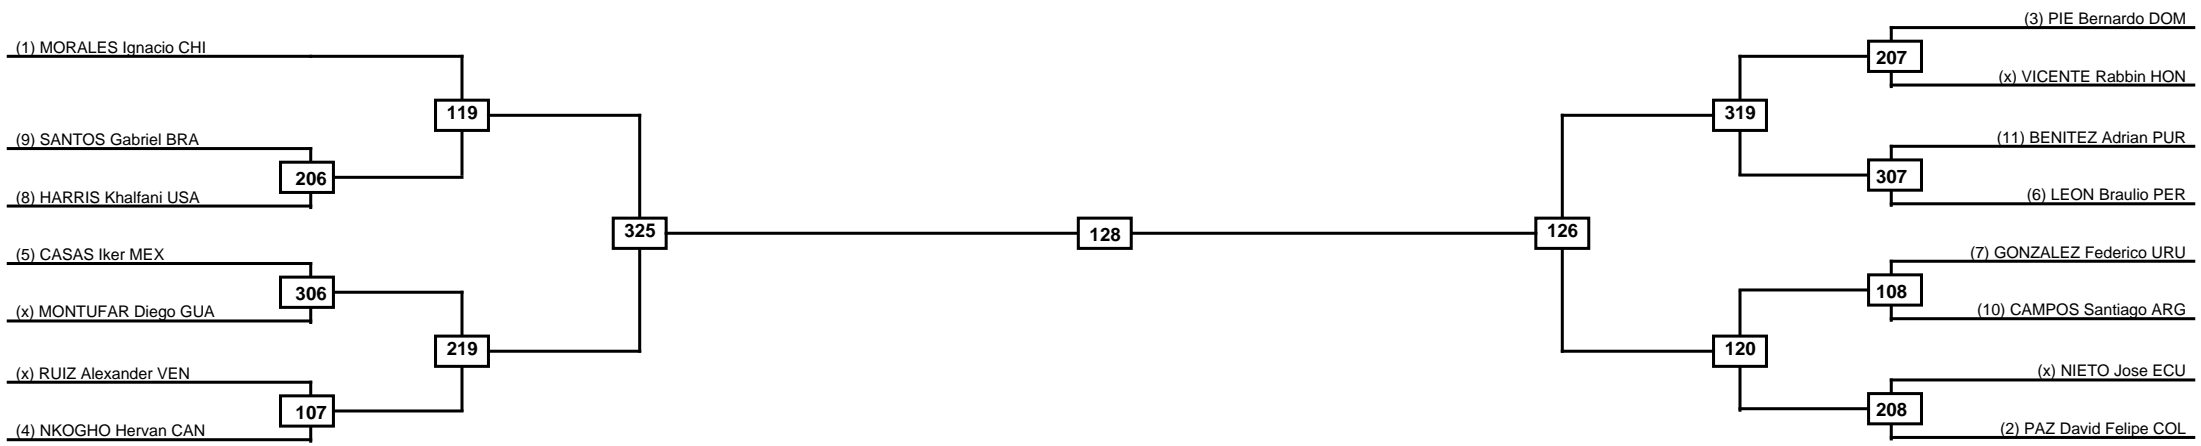

Round of 16
Quarterfinals
Semifinals
Final
Semifinals
Quarterfinals
Round of 16

Classification

**LEGEND** RSC: Win by Referee stops contest    PTG: Win by Point gap    SUP: Win by Superiority    DSQ: Win by Disqualification    DQB: Win by Disqualification for Unsportsmanlike behavior    DWR: Win by double Withdrawal    R: Round  
 (x)Seed    PFT: Win by Final score    GDP: Win by Golden points    WDR: Win by Withdrawal    PUN: Win by Punitive declaration    DDB: Double disqualification for Unsportsmanlike behavior    DDQ: Double Disqualification

Round of 16	Quarterfinals	Semifinals	Final	Semifinals	Quarterfinals	Round of 16
-------------	---------------	------------	-------	------------	---------------	-------------

Classification

LEGEND	RSC: Win by Referee stops contest	PTG: Win by Point gap	SUP: Win by Superiority	DSQ: Win by Disqualification	DQB: Win by Disqualification for Unsportsmanlike behavior	DWR: Win by double Withdrawal	R: Round
(x)Seed	PFT: Win by Final score	GDP: Win by Golden points	WDR: Win by Withdrawal	PUN: Win by Punitive declaration	DDB: Double disqualification for Unsportsmanlike behavior	DDQ: Double Disqualification	