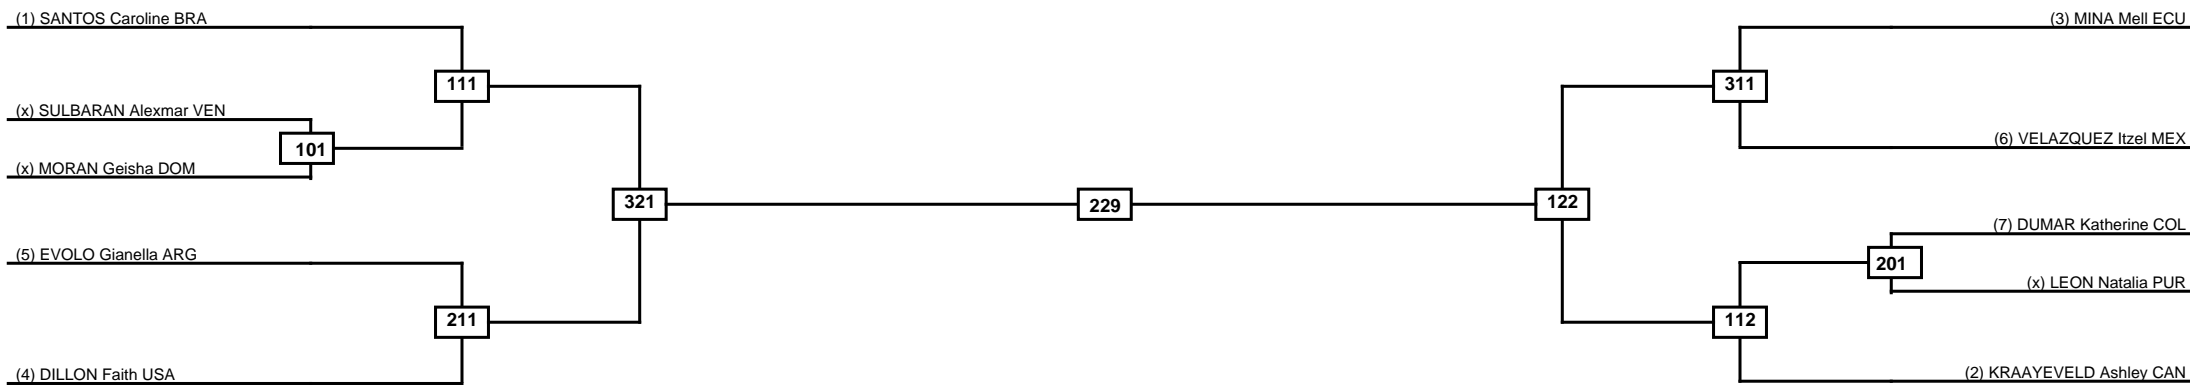

Round of 16	Quarterfinals	Semifinals	Final	Semifinals	Quarterfinals	Round of 16
-------------	---------------	------------	-------	------------	---------------	-------------

Classification

LEGEND	RSC: Win by Referee stops contest	PTG: Win by Point gap	SUP: Win by Superiority	DSQ: Win by Disqualification	DQB: Win by Disqualification for Unsportsmanlike behavior	DWR: Win by double Withdrawal	R: Round
	(x)Seed	PFT: Win by Final score	GDP: Win by Golden points	WDR: Win by Withdrawal	PUN: Win by Punitive declaration	DDB: Double disqualification for Unsportsmanlike behavior	DDQ: Double Disqualification

Round of 16	Quarterfinals	Semifinals	Final
-------------	---------------	------------	-------

Classification

<b>LEGEND</b>	RSC: Win by Referee stops contest	PTG: Win by Point gap	SUP: Win by Superiority	DSQ: Win by Disqualification	DQB: Win by Disqualification for Unsportsmanlike behavior	DWR: Win by double Withdrawal	R: Round
(x)Seed	PFT: Win by Final score	GDP: Win by Golden points	WDR: Win by Withdrawal	PUN: Win by Punitive declaration	DDB: Double disqualification for Unsportsmanlike behavior	DDQ: Double Disqualification	