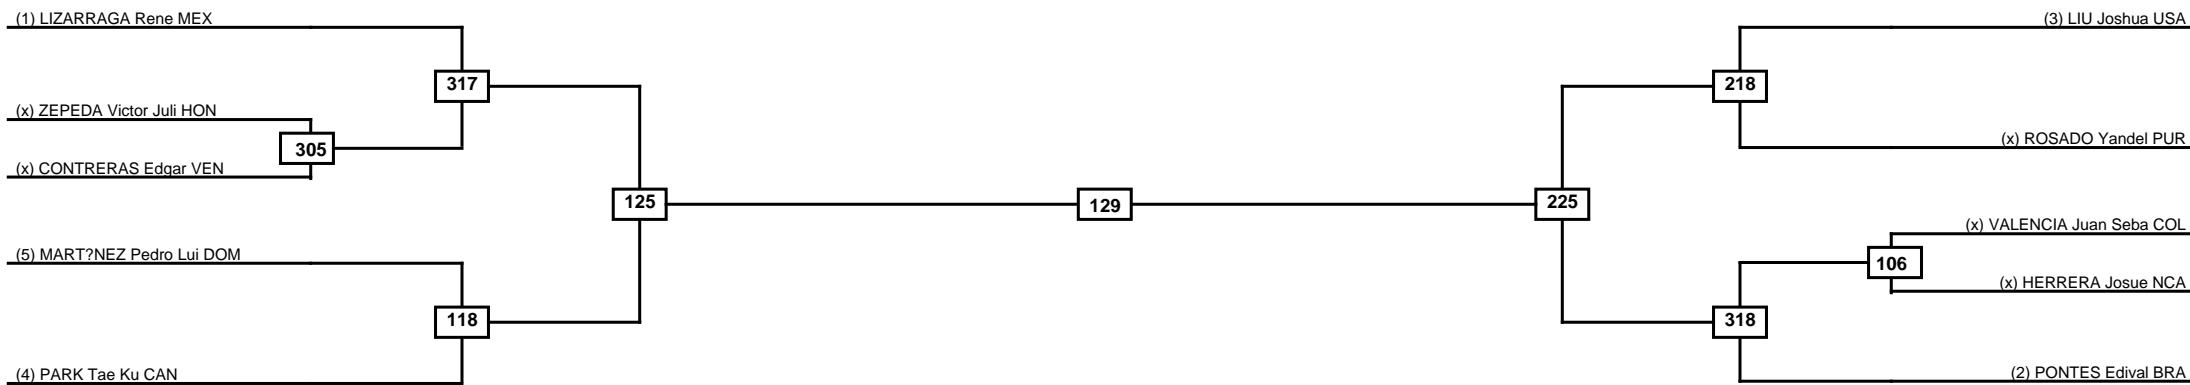

Round of 16
Quarterfinals
Semifinals
Final
Semifinals
Quarterfinals
Round of 16

Classification

**LEGEND** RSC: Win by Referee stops contest    PTG: Win by Point gap    SUP: Win by Superiority    DSQ: Win by Disqualification    DQB: Win by Disqualification for Unsportsmanlike behavior    DWR: Win by double Withdrawal    R: Round  
 (x)Seed    PFT: Win by Final score    GDP: Win by Golden points    WDR: Win by Withdrawal    PUN: Win by Punitive declaration    DDB: Double disqualification for Unsportsmanlike behavior    DDQ: Double Disqualification

Round of 16	Quarterfinals	Semifinals	Final	Semifinals	Quarterfinals	Round of 16
-------------	---------------	------------	-------	------------	---------------	-------------

Classification

LEGEND	RSC: Win by Referee stops contest	PTG: Win by Point gap	SUP: Win by Superiority	DSQ: Win by Disqualification	DQB: Win by Disqualification for Unsportsmanlike behavior	DWR: Win by double Withdrawal	R: Round
(x)Seed	PFT: Win by Final score	GDP: Win by Golden points	WDR: Win by Withdrawal	PUN: Win by Punitive declaration	DDB: Double disqualification for Unsportsmanlike behavior	DDQ: Double Disqualification	