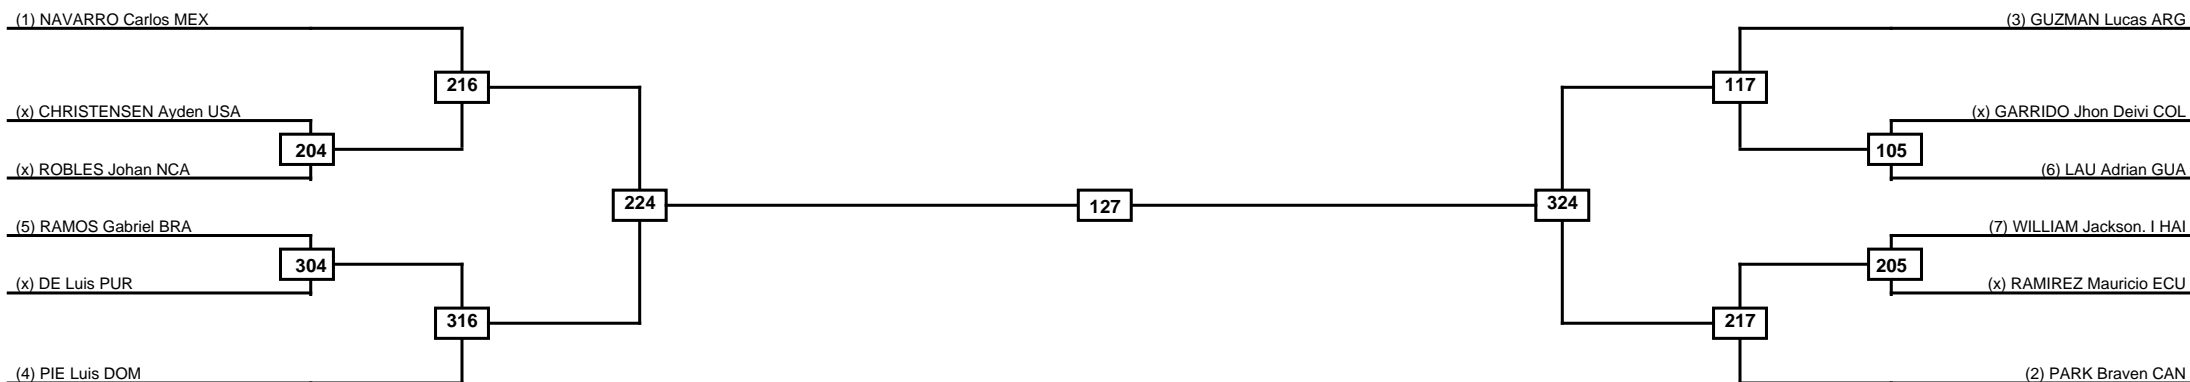

Round of 16	Quarterfinals	Semifinals	Final	Semifinals	Quarterfinals	Round of 16
-------------	---------------	------------	-------	------------	---------------	-------------

Classification

LEGEND	RSC: Win by Referee stops contest	PTG: Win by Point gap	SUP: Win by Superiority	DSQ: Win by Disqualification	DQB: Win by Disqualification for Unsportsmanlike behavior	DWR: Win by double Withdrawal	R: Round
(x)Seed	PFT: Win by Final score	GDP: Win by Golden points	WDR: Win by Withdrawal	PUN: Win by Punitive declaration	DDB: Double disqualification for Unsportsmanlike behavior	DDQ: Double Disqualification	