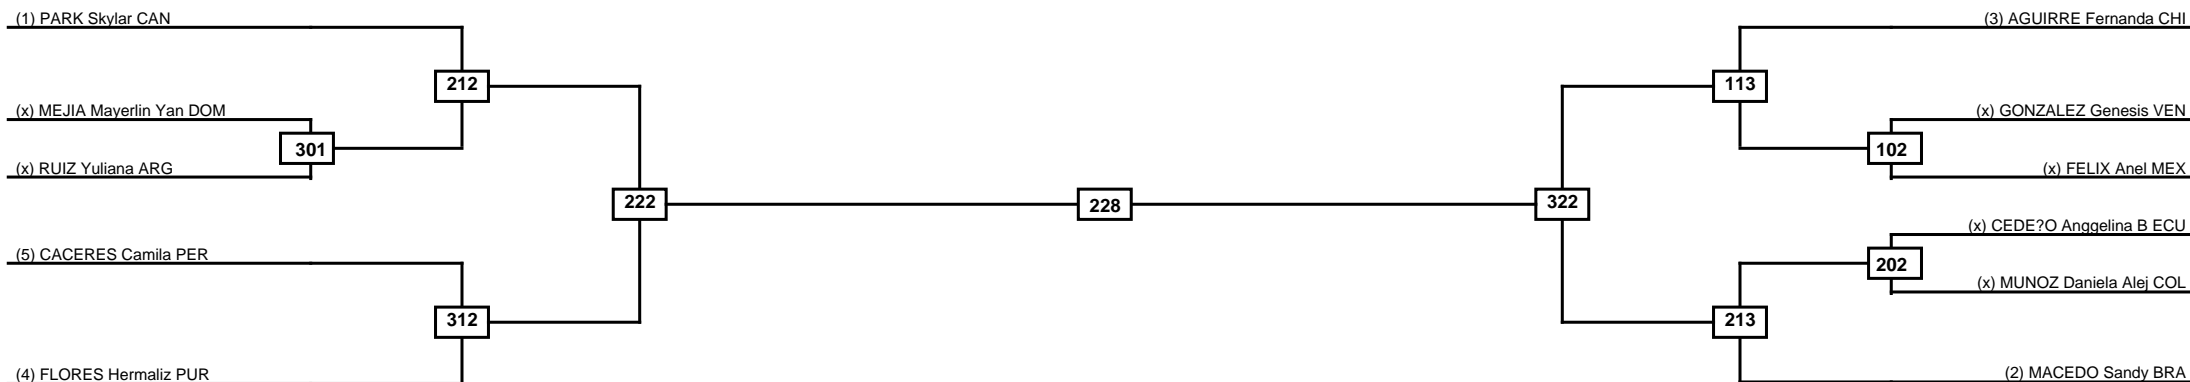

Round of 16
Quarterfinals
Semifinals
Final
Semifinals
Quarterfinals
Round of 16

Classification

LEGEND	RSC: Win by Referee stops contest	PTG: Win by Point gap	SUP: Win by Superiority	DSQ: Win by Disqualification	DQB: Win by Disqualification for Unsportsmanlike behavior	DWR: Win by double Withdrawal	R: Round
(x)Seed	PFT: Win by Final score	GDP: Win by Golden points	WDR: Win by Withdrawal	PUN: Win by Punitive declaration	DDB: Double disqualification for Unsportsmanlike behavior	DDQ: Double Disqualification