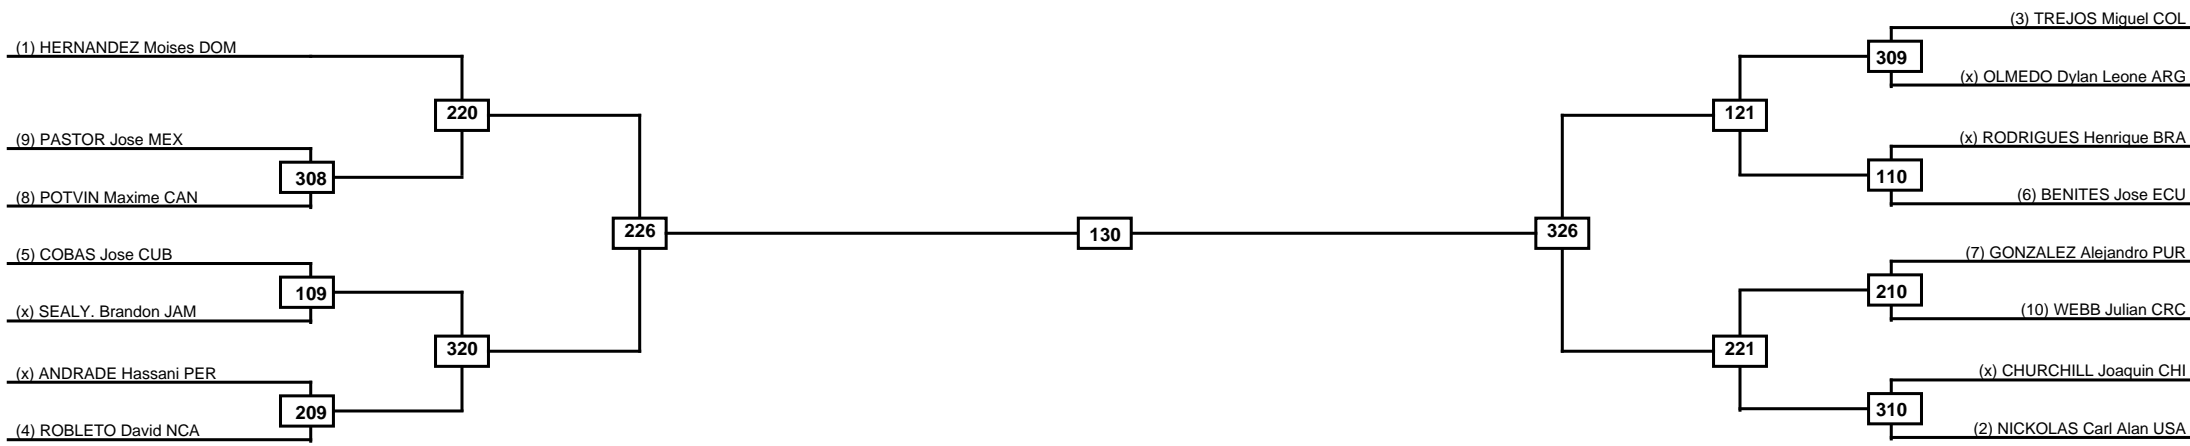

Round of 16
Quarterfinals
Semifinals
Final
Semifinals
Quarterfinals
Round of 16

Classification

**LEGEND** RSC: Win by Referee stops contest    PTG: Win by Point gap    SUP: Win by Superiority    DSQ: Win by Disqualification    DQB: Win by Disqualification for Unsportsmanlike behavior    DWR: Win by double Withdrawal    R: Round  
 (x)Seed    PFT: Win by Final score    GDP: Win by Golden points    WDR: Win by Withdrawal    PUN: Win by Punitive declaration    DDB: Double disqualification for Unsportsmanlike behavior    DDQ: Double Disqualification

Round of 16	Quarterfinals	Semifinals	Final	Semifinals	Quarterfinals	Round of 16
-------------	---------------	------------	-------	------------	---------------	-------------

Classification

LEGEND	RSC: Win by Referee stops contest	PTG: Win by Point gap	SUP: Win by Superiority	DSQ: Win by Disqualification	DQB: Win by Disqualification for Unsportsmanlike behavior	DWR: Win by double Withdrawal	R: Round
(x)Seed	PFT: Win by Final score	GDP: Win by Golden points	WDR: Win by Withdrawal	PUN: Win by Punitive declaration	DDB: Double disqualification for Unsportsmanlike behavior	DDQ: Double Disqualification	