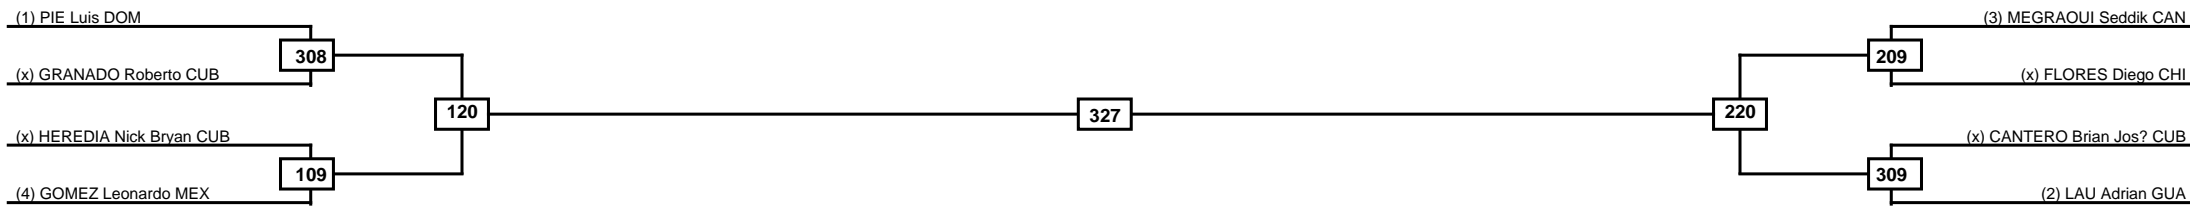

Quarterfinals	Semifinals	Final	Semifinals	Quarterfinals

Classification
1
2
3
3

LEGEND	RSC: Win by Referee stops contest	PTG: Win by Point gap	SUP: Win by Superiority	DSQ: Win by Disqualification	DQB: Win by Disqualification for Unsportsmanlike behavior	DWR: Win by double Withdrawal	R: Round
	(x)Seed	PFT: Win by Final score	GDP: Win by Golden points	WDR: Win by Withdrawal	PUN: Win by Punitive declaration	DDB: Double disqualification for Unsportsmanlike behavior	DDQ: Double Disqualification