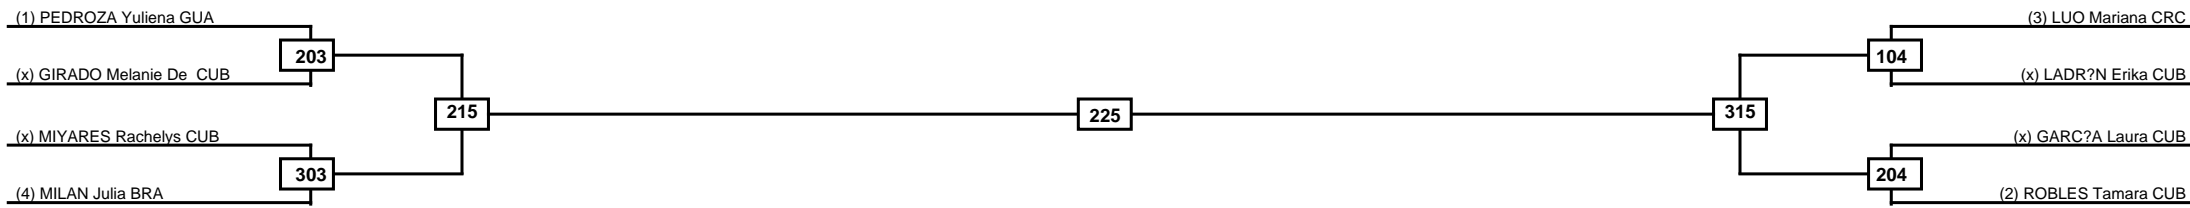

Quarterfinals	Semifinals	Final	Semifinals	Quarterfinals

Classification
1
2
3
3

LEGEND	RSC: Win by Referee stops contest	PTG: Win by Point gap	SUP: Win by Superiority	DSQ: Win by Disqualification	DQB: Win by Disqualification for Unsportsmanlike behavior	DWR: Win by double Withdrawal	R: Round
	(x)Seed	PFT: Win by Final score	GDP: Win by Golden points	WDR: Win by Withdrawal	PUN: Win by Punitive declaration	DDB: Double disqualification for Unsportsmanlike behavior	DDQ: Double Disqualification