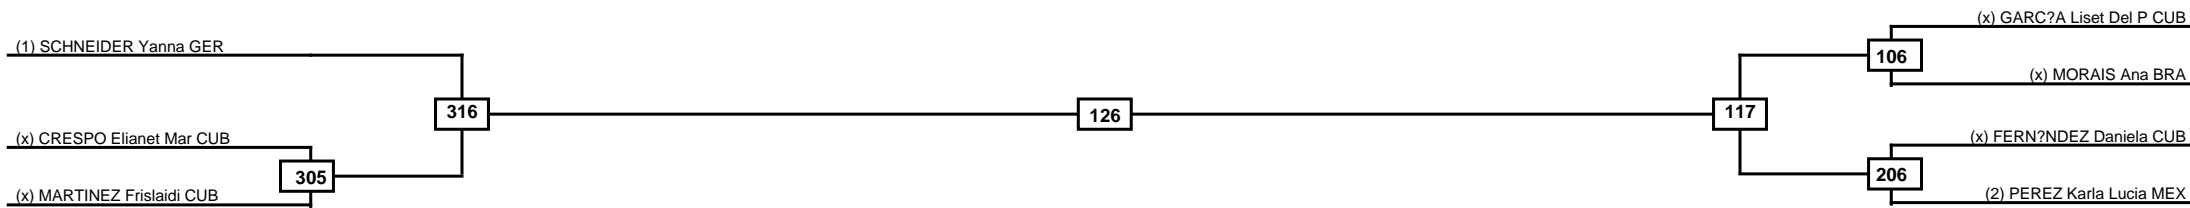

Quarterfinals	Semifinals	Final	Semifinals	Quarterfinals

Classification
1
2
3
3

LEGEND	RSC: Win by Referee stops contest	PTG: Win by Point gap	SUP: Win by Superiority	DSQ: Win by Disqualification	DQB: Win by Disqualification for Unsportsmanlike behavior	DWR: Win by double Withdrawal	R: Round
(x)Seed	PFT: Win by Final score	GDP: Win by Golden points	WDR: Win by Withdrawal	PUN: Win by Punitive declaration	DDB: Double disqualification for Unsportsmanlike behavior	DDQ: Double Disqualification