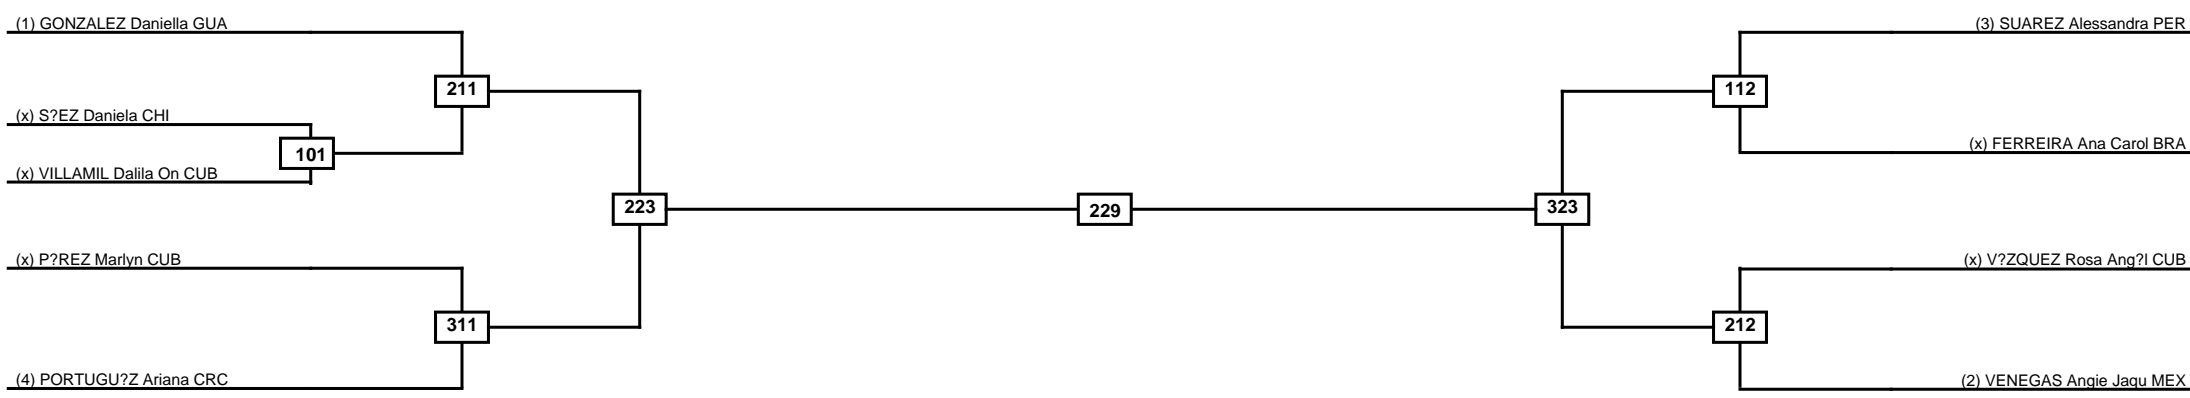

Round of 16	Quarterfinals	Semifinals	Final	Semifinals	Quarterfinals	Round of 16

Classification
1
2
3
3

LEGEND	RSC: Win by Referee stops contest	PTG: Win by Point gap	SUP: Win by Superiority	DSQ: Win by Disqualification	DQB: Win by Disqualification for Unsportsmanlike behavior	DWR: Win by double Withdrawal	R: Round
	PFT: Win by Final score	GDP: Win by Golden points	WDR: Win by Withdrawal	PUN: Win by Punitive declaration	DDB: Double disqualification for Unsportsmanlike behavior	DDQ: Double Disqualification