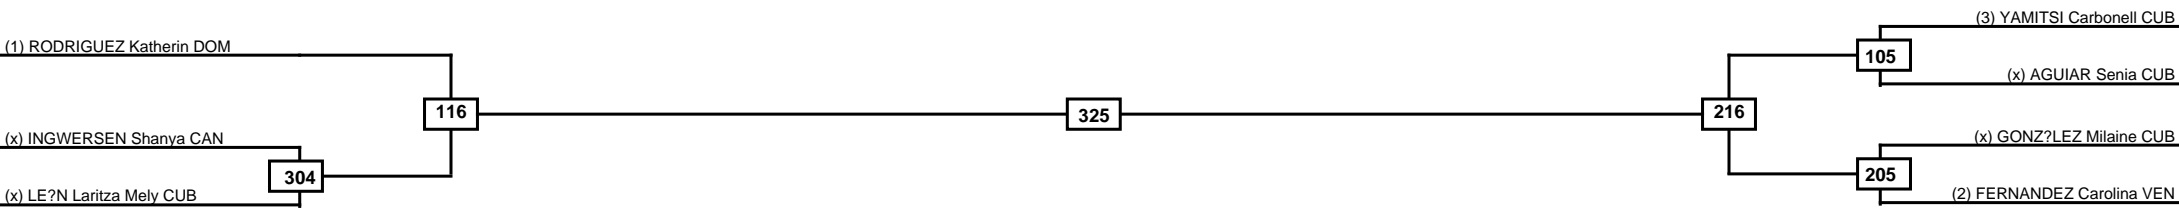

Quarterfinals	Semifinals	Final	Semifinals	Quarterfinals

Classification
1
2
3
3

LEGEND	RSC: Win by Referee stops contest	PTG: Win by Point gap	SUP: Win by Superiority	DSQ: Win by Disqualification	DQB: Win by Disqualification for Unsportsmanlike behavior	DWR: Win by double Withdrawal	R: Round
	PFT: Win by Final score	GDP: Win by Golden points	WDR: Win by Withdrawal	PUN: Win by Punitive declaration	DDB: Double disqualification for Unsportsmanlike behavior	DDQ: Double Disqualification