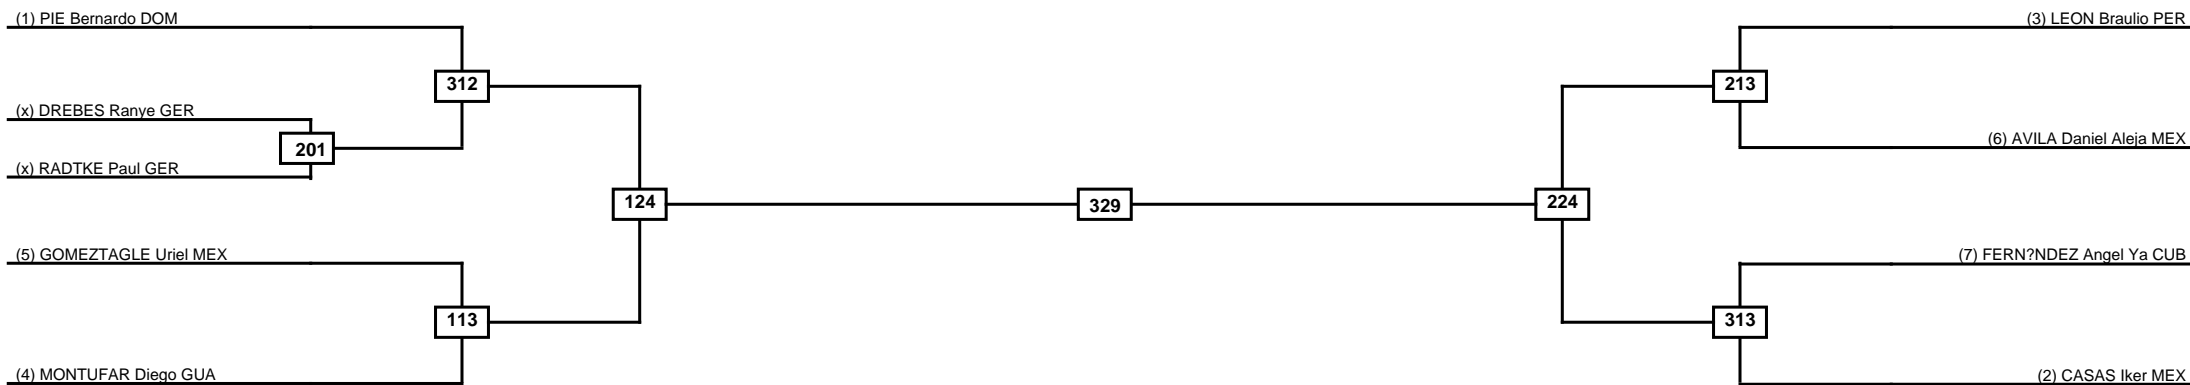

Quarterfinals	Semifinals	Final	Semifinals	Quarterfinals
---------------	------------	-------	------------	---------------

Classification
1
2
3
3

LEGEND	RSC: Win by Referee stops contest	PTG: Win by Point gap	SUP: Win by Superiority	DSQ: Win by Disqualification	DQB: Win by Disqualification for Unsportsmanlike behavior	DWR: Win by double Withdrawal	R: Round
(x)Seed	PFT: Win by Final score	GDP: Win by Golden points	WDR: Win by Withdrawal	PUN: Win by Punitive declaration	DDB: Double disqualification for Unsportsmanlike behavior	DDQ: Double Disqualification	

Quarterfinals	Semifinals	Final	Semifinals	Quarterfinals
---------------	------------	-------	------------	---------------

Classification
1
2
3
3

LEGEND	RSC: Win by Referee stops contest	PTG: Win by Point gap	SUP: Win by Superiority	DSQ: Win by Disqualification	DQB: Win by Disqualification for Unsportsmanlike behavior	DWR: Win by double Withdrawal	R: Round
	PFT: Win by Final score	GDP: Win by Golden points	WDR: Win by Withdrawal	PUN: Win by Punitive declaration	DDB: Double disqualification for Unsportsmanlike behavior	DDQ: Double Disqualification	

Round of 16	Quarterfinals	Semifinals	Final	Semifinals	Quarterfinals	Round of 16
-------------	---------------	------------	-------	------------	---------------	-------------

Classification
1
2
3
3

LEGEND	RSC: Win by Referee stops contest	PTG: Win by Point gap	SUP: Win by Superiority	DSQ: Win by Disqualification	DQB: Win by Disqualification for Unsportsmanlike behavior	DWR: Win by double Withdrawal	R: Round
	PFT: Win by Final score	GDP: Win by Golden points	WDR: Win by Withdrawal	PUN: Win by Punitive declaration	DDB: Double disqualification for Unsportsmanlike behavior	DDQ: Double Disqualification	