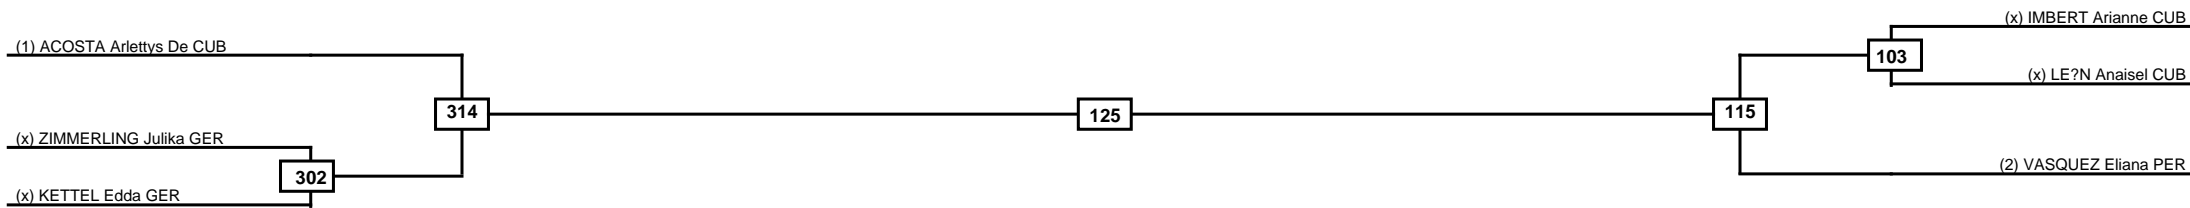

Quarterfinals	Semifinals	Final	Semifinals	Quarterfinals

Classification
1
2
3
3

LEGEND	RSC: Win by Referee stops contest	PTG: Win by Point gap	SUP: Win by Superiority	DSQ: Win by Disqualification	DQB: Win by Disqualification for Unsportsmanlike behavior	DWR: Win by double Withdrawal	R: Round
	PFT: Win by Final score	GDP: Win by Golden points	WDR: Win by Withdrawal	PUN: Win by Punitive declaration	DDB: Double disqualification for Unsportsmanlike behavior	DDQ: Double Disqualification