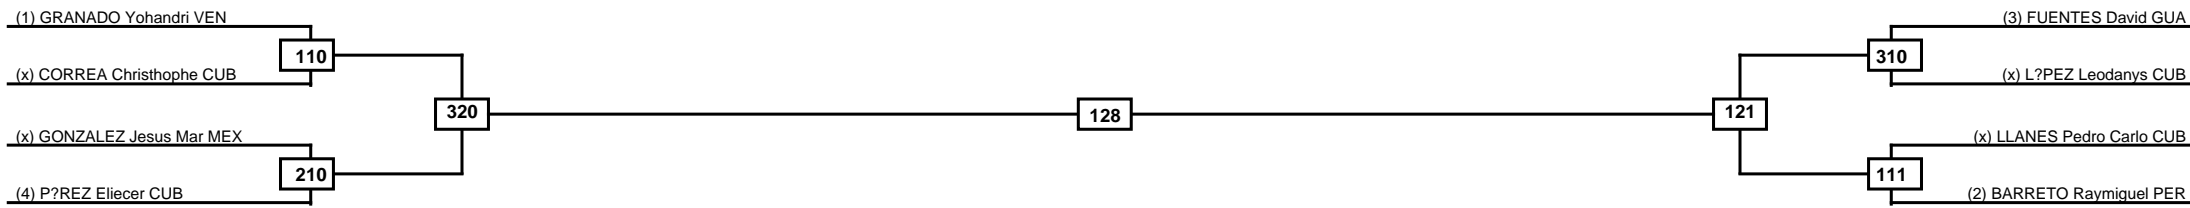

Quarterfinals	Semifinals	Final	Semifinals	Quarterfinals

Classification
1
2
3
3

LEGEND	RSC: Win by Referee stops contest	PTG: Win by Point gap	SUP: Win by Superiority	DSQ: Win by Disqualification	DQB: Win by Disqualification for Unsportsmanlike behavior	DWR: Win by double Withdrawal	R: Round
(x)Seed	PFT: Win by Final score	GDP: Win by Golden points	WDR: Win by Withdrawal	PUN: Win by Punitive declaration	DDB: Double disqualification for Unsportsmanlike behavior	DDQ: Double Disqualification