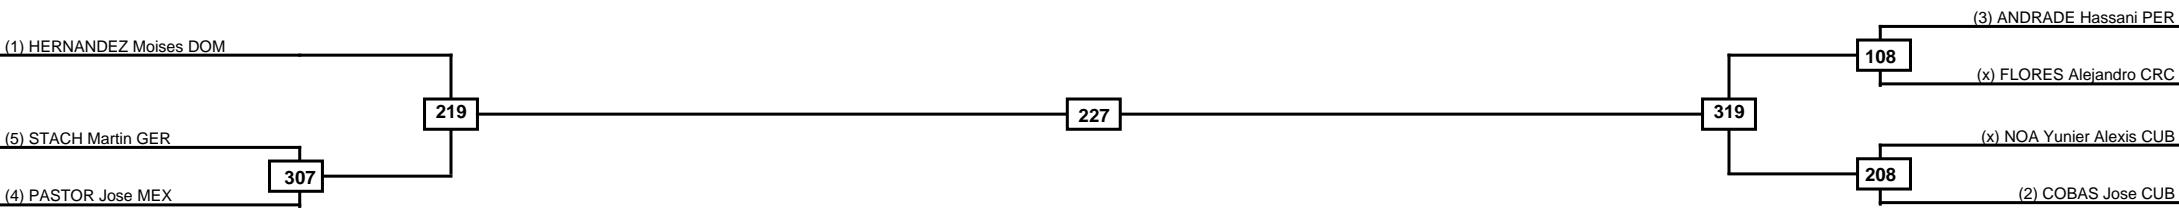

Semifinals	Final	Semifinals
------------	-------	------------

Classification
1
2
3
3

LEGEND	RSC: Win by Referee stops contest	PTG: Win by Point gap	SUP: Win by Superiority	DSQ: Win by Disqualification	DQB: Win by Disqualification for Unsportsmanlike behavior	DWR: Win by double Withdrawal	R: Round
(x)Seed	PFT: Win by Final score	GDP: Win by Golden points	WDR: Win by Withdrawal	PUN: Win by Punitive declaration	DDB: Double disqualification for Unsportsmanlike behavior	DDQ: Double Disqualification	

Quarterfinals	Semifinals	Final	Semifinals	Quarterfinals
---------------	------------	-------	------------	---------------

Classification
1
2
3
3

LEGEND	RSC: Win by Referee stops contest	PTG: Win by Point gap	SUP: Win by Superiority	DSQ: Win by Disqualification	DQB: Win by Disqualification for Unsportsmanlike behavior	DWR: Win by double Withdrawal	R: Round
(x)Seed	PFT: Win by Final score	GDP: Win by Golden points	WDR: Win by Withdrawal	PUN: Win by Punitive declaration	DDB: Double disqualification for Unsportsmanlike behavior	DDQ: Double Disqualification	