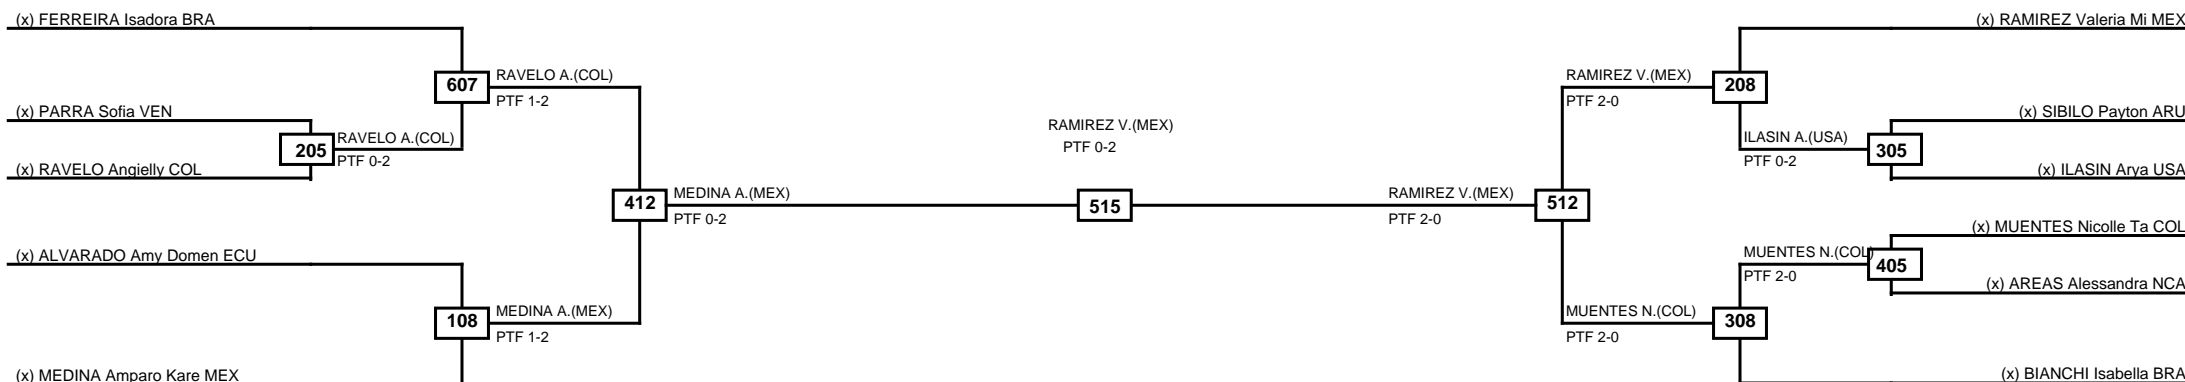

Round of 16   Quarterfinals   Semifinals   Final   Semifinals   Quarterfinals   Round of 16

Classification
1 RAMIREZ CARTA Valeria Michelle MEX
2 MEDINA SALAZAR Amparo Karely MEX
3 MIENTES DIAZ Nicolle Tatiana COL
3 RAVELO Angielly COL

LEGEND RSC: Win by Referee stops contest   PTG: Win by Point gap   SUP: Win by Superiority   DSQ: Win by Disqualification   DQB: Win by Disqualification for Unsportsmanlike behavior   DWR: Win by double Withdrawal   R: Round
(x)Seed   PFT: Win by Final score   GDP: Win by Golden points   WDR: Win by Withdrawal   PUN: Win by Punitive declaration   DDB: Double disqualification for Unsportsmanlike behavior   DDQ: Double Disqualification