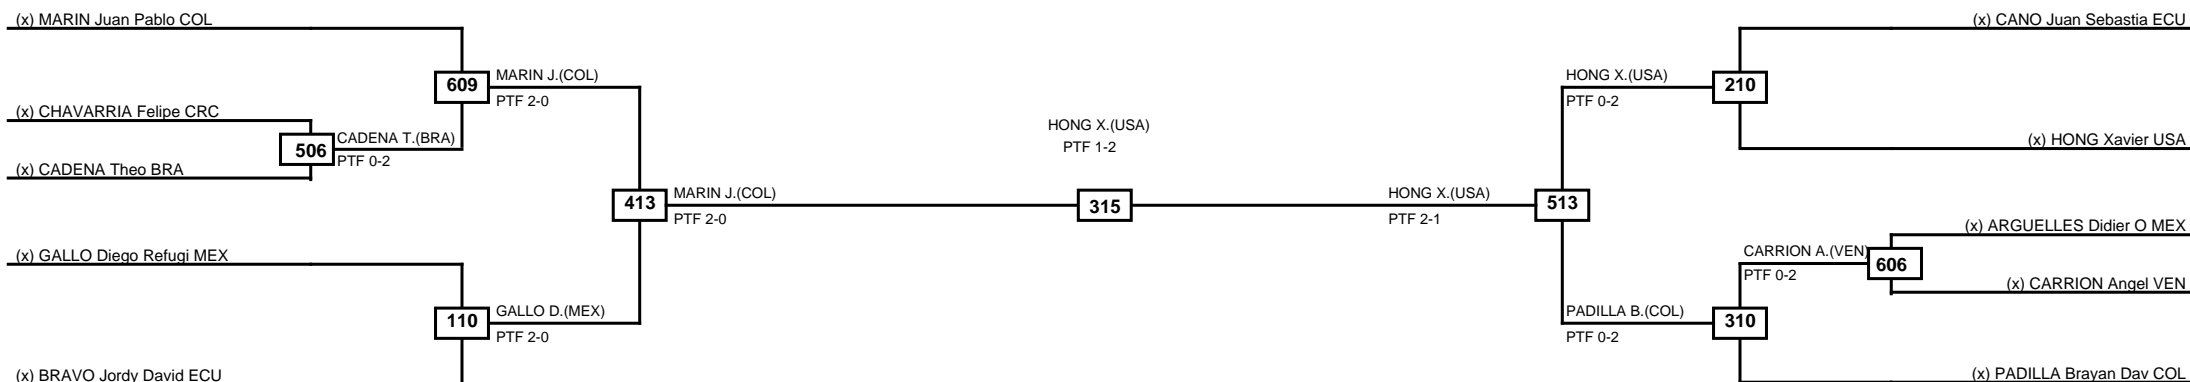

Round of 16 Quarterfinals Semifinals

Final

Semifinals

Quarterfinals Round of 16

Classification
1 HONG Xavier USA
2 MARIN PINTO Juan Pablo COL
3 PADILLA OCAMPO Brayan David COL
3 GALLO OROZCO Diego Refugio MEX

LEGEND RSC: Win by Referee stops contest PTG: Win by Point gap SUP: Win by Superiority DSQ: Win by Disqualification DQB: Win by Disqualification for Unsportsmanlike behavior DWR: Win by double Withdrawal R: Round
(x)Seed PFT: Win by Final score GDP: Win by Golden points WDR: Win by Withdrawal PUN: Win by Punitive declaration DDB: Double disqualification for Unsportsmanlike behavior DDQ: Double Disqualification