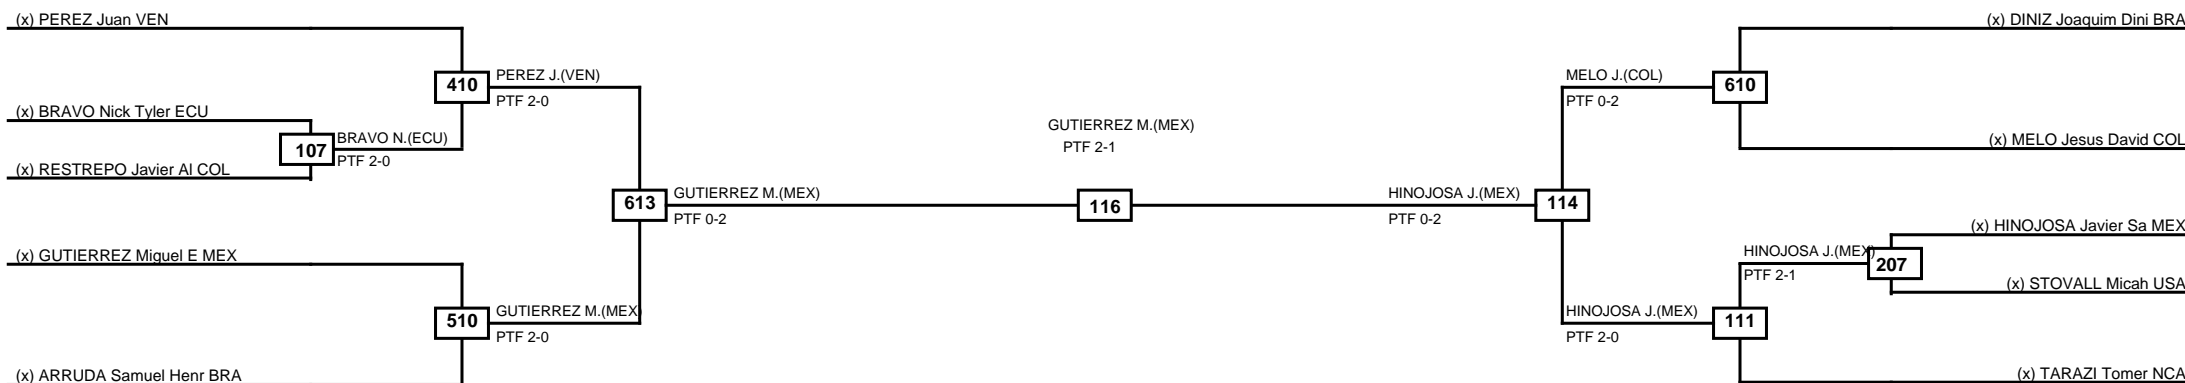

Semifinals

Final

Semifinals

Classification
1 SANCHEZ ALEGRE Emilio MEX
2 DABLA Alexander USA
3 RODRIGUEZ PRADA Soren Alberto COL
3 CASTILLO AGUILAR Pedro Augusto ECU

LEGEND RSC: Win by Referee stops contest PTG: Win by Point gap SUP: Win by Superiority DSQ: Win by Disqualification DQB: Win by Disqualification for Unsportsmanlike behavior DWR: Win by double Withdrawal R: Round
 (x)Seed PFT: Win by Final score GDP: Win by Golden points WDR: Win by Withdrawal PUN: Win by Punitive declaration DDB: Double disqualification for Unsportsmanlike behavior DDQ: Double Disqualification

Round of 16 Quarterfinals Semifinals Final Semifinals Quarterfinals Round of 16

Classification	
1	GUTIERREZ MENDOZA Miguel Emiliano MEX
2	HINOJOSA SERNA Javier Santiago MEX
3	MELO SARMIENTO Jesus David COL
3	PEREZ TORRES Juan VEN