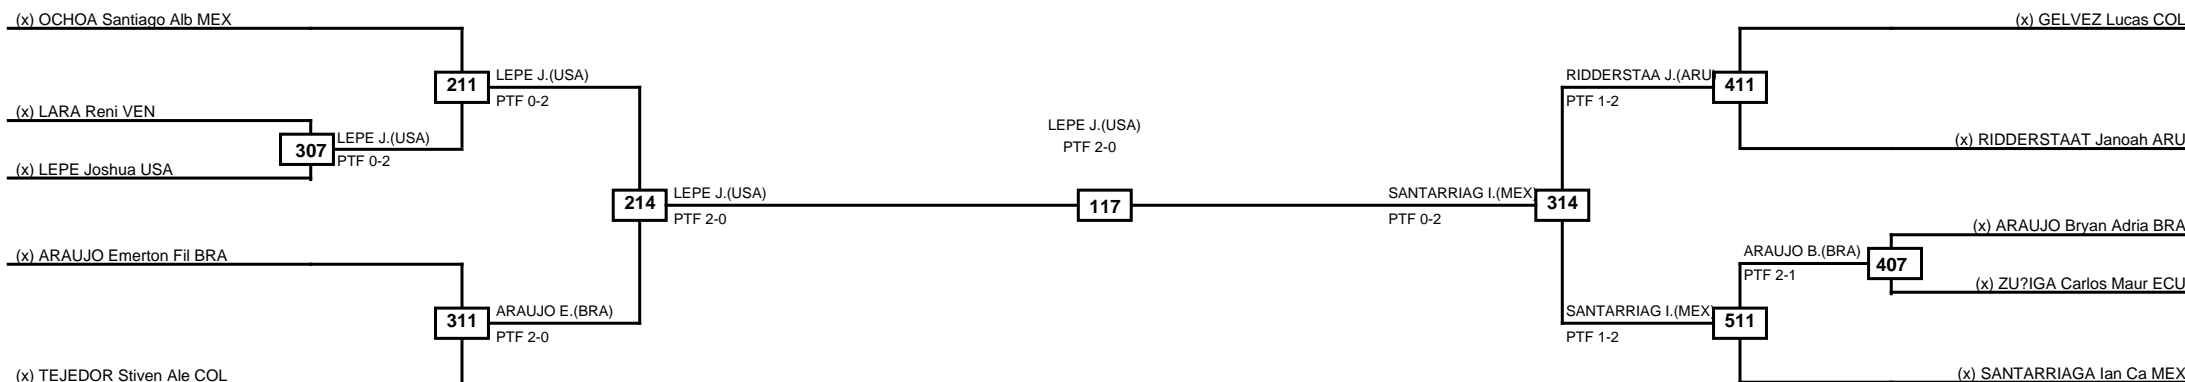

Round of 16   Quarterfinals   Semifinals   Final   Semifinals   Quarterfinals   Round of 16

Classification	
1	LEPE Joshua USA
2	SANTARRIAGA SALINAS Ian Carlos MEX
3	RIDDERSTAAT Janoah ARU
3	ARAUJO E SILVA Emerton Filho BRA

LEGEND RSC: Win by Referee stops contest   PTG: Win by Point gap   SUP: Win by Superiority   DSQ: Win by Disqualification   DQB: Win by Disqualification for Unsportsmanlike behavior   DWR: Win by double Withdrawal   R: Round
(x)Seed   PFT: Win by Final score   GDP: Win by Golden points   WDR: Win by Withdrawal   PUN: Win by Punitive declaration   DDB: Double disqualification for Unsportsmanlike behavior   DDQ: Double Disqualification