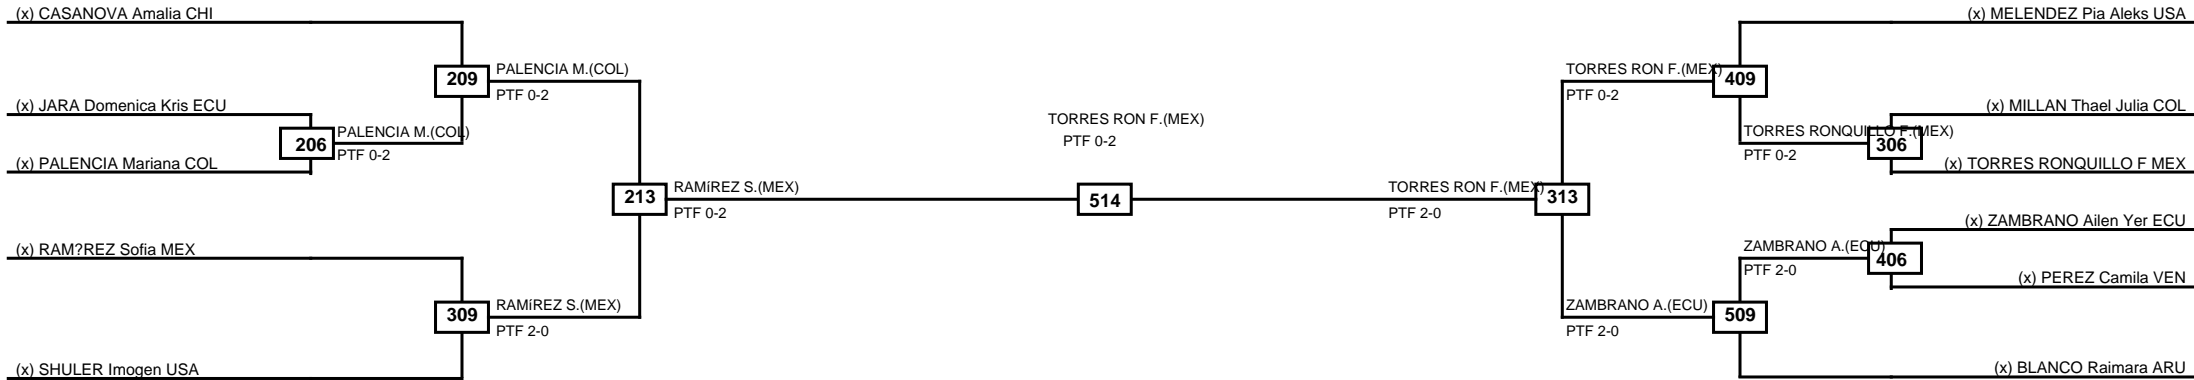

Quarterfinals Semifinals

Final

Semifinals

Quarterfinals

Classification
1 HAMILTON Kenia Danae MEX
2 GODINEZ RAMA-REZ Dayanna Emireth MEX
3 KELLY Sue-jean ARU
3 TELLO HERNANDEZ Salome COL

LEGEND RSC: Win by Referee stops contest PTG: Win by Point gap SUP: Win by Superiority DSQ: Win by Disqualification DQB: Win by Disqualification for Unsportsmanlike behavior DWR: Win by double Withdrawal R: Round
 (x)Seed PFT: Win by Final score GDP: Win by Golden points WDR: Win by Withdrawal PUN: Win by Punitive declaration DDB: Double disqualification for Unsportsmanlike behavior DDQ: Double Disqualification

Round of 16 Quarterfinals Semifinals Final Semifinals Quarterfinals Round of 16

Classification	
1	TORRES RONQUILLO Fatima MEX
2	RAMÁ-REZ TOLEDO Sofia MEX
3	ZAMBRANO ZAMBRANO Ailen Yeraldine ECU
3	PALENCIA SERPA Mariana COL