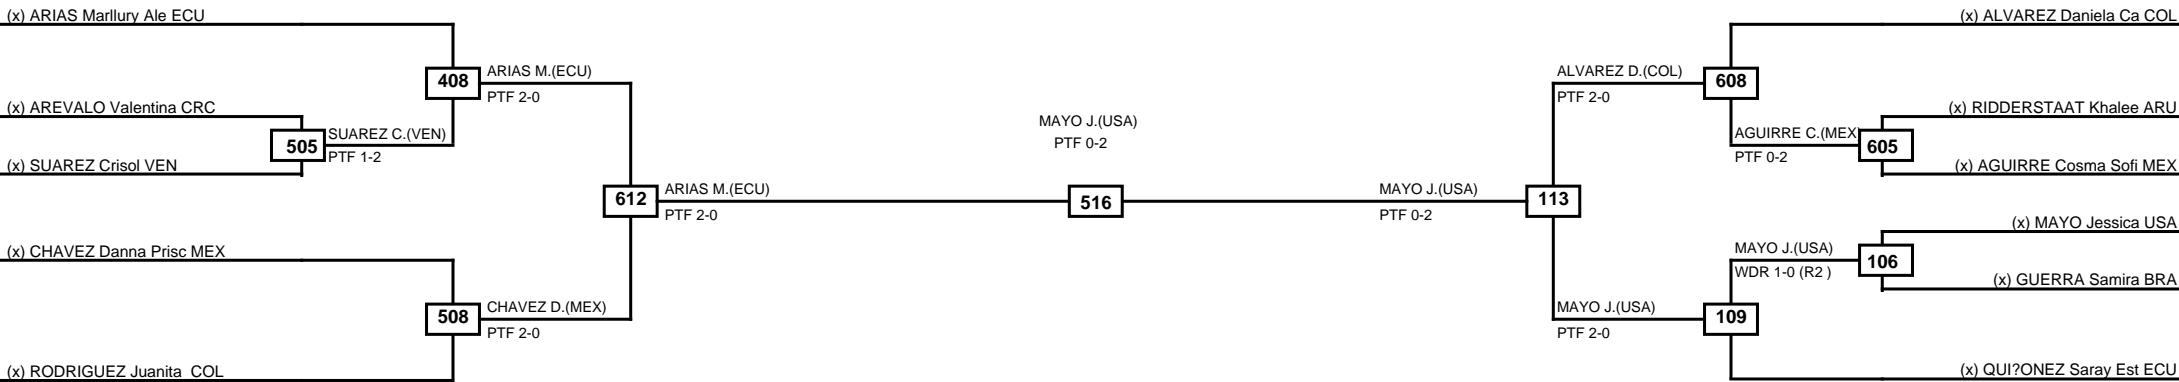

Round of 16	Quarterfinals	Semifinals	Final	Semifinals	Quarterfinals	Round of 16

Classification
1 MAYO Jessica USA
2 ARIAS MORANTE Marlury Alejandra ECU
3 ALVAREZ RIAÑO Daniela Catalina COL
3 CHAVEZ MONTEMAYOR Danna Priscila MEX

LEGEND	RSC: Win by Referee stops contest	PTG: Win by Point gap	SUP: Win by Superiority	DSQ: Win by Disqualification	DQB: Win by Disqualification for Unsportsmanlike behavior	DWR: Win by double Withdrawal	R: Round
	(x)Seed	PFT: Win by Final score	GDP: Win by Golden points	WDR: Win by Withdrawal	PUN: Win by Punitive declaration	DDB: Double disqualification for Unsportsmanlike behavior	DDQ: Double Disqualification