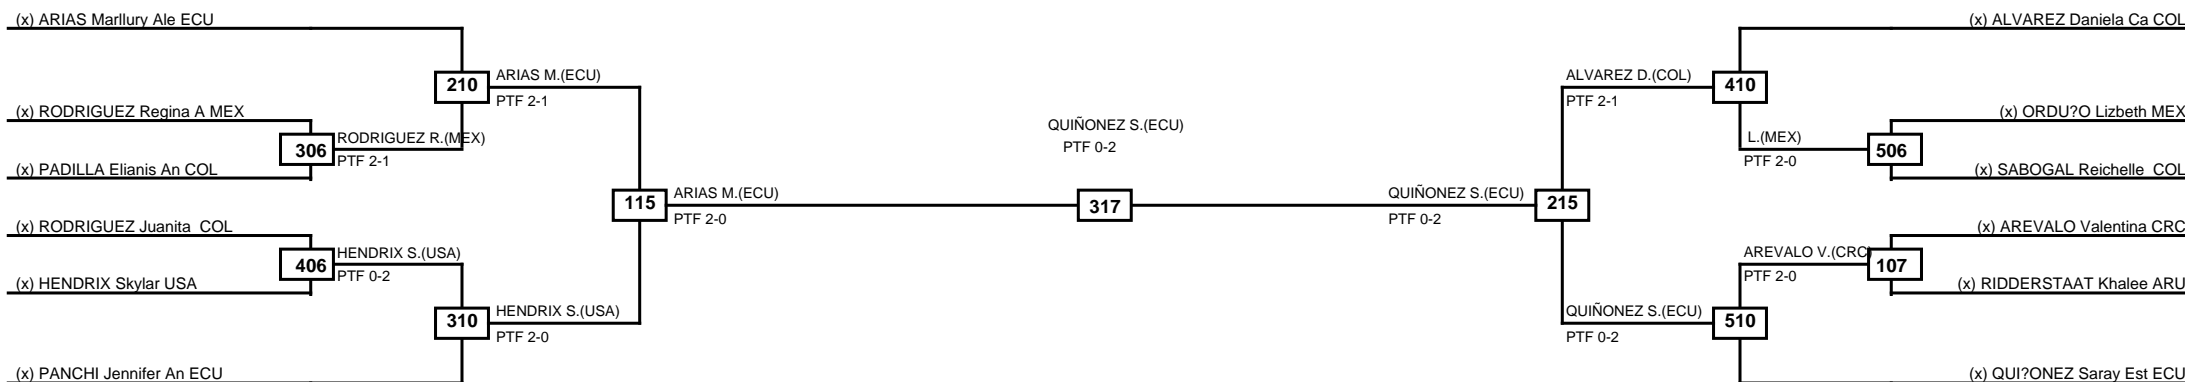

Round of 16   Quarterfinals   Semifinals   Final   Semifinals   Quarterfinals   Round of 16

Classification	
1	QUIÑONEZ CAICEDO Saray Esther ECU
2	ARIAS MORANTE Marlury Alejandra ECU
3	HENDRIX Skylar USA
3	ALVAREZ RIAÑO Daniela Catalina COL

LEGEND RSC: Win by Referee stops contest   PTG: Win by Point gap   SUP: Win by Superiority   DSQ: Win by Disqualification   DQB: Win by Disqualification for Unsportsmanlike behavior   DWR: Win by double Withdrawal   R: Round
(x)Seed   PFT: Win by Final score   GDP: Win by Golden points   WDR: Win by Withdrawal   PUN: Win by Punitive declaration   DDB: Double disqualification for Unsportsmanlike behavior   DDQ: Double Disqualification