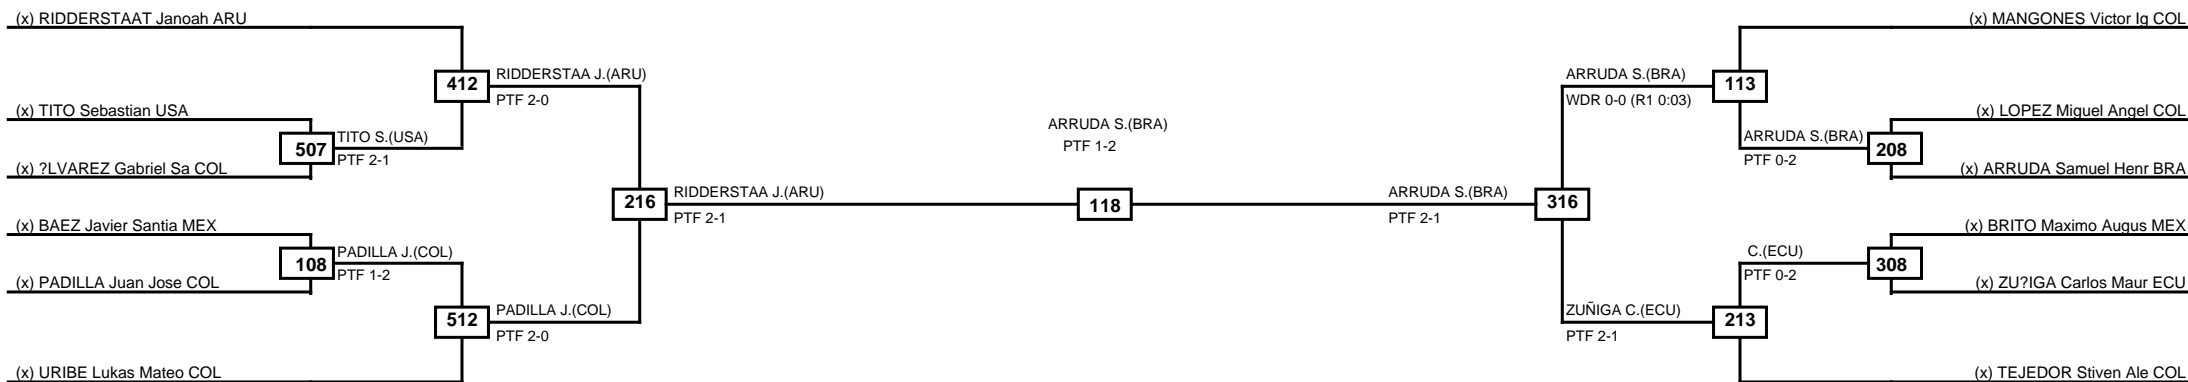

Quarterfinals Semifinals

Final

Semifinals

Quarterfinals

Classification	
1	MENDEZ CASTAÑEDA Rodolfo Guillermo MEX
2	CRUZ GARCÍA-A Oliver Daniel MEX
3	RODRIGUEZ PRADA Soren Alberto COL
3	CASTILLO AGUILAR Pedro Augusto ECU

LEGEND RSC: Win by Referee stops contest PTG: Win by Point gap SUP: Win by Superiority DSQ: Win by Disqualification DQB: Win by Disqualification for Unsportsmanlike behavior DWR: Win by double Withdrawal R: Round
 (x)Seed PFT: Win by Final score GDP: Win by Golden points WDR: Win by Withdrawal PUN: Win by Punitive declaration DDB: Double disqualification for Unsportsmanlike behavior DDQ: Double Disqualification

Quarterfinals
Semifinals
Final
Semifinals
Quarterfinals

Classification
1 STOVALL Micah USA
2 BRAVO VAICILLA Nick Tyler ECU
3 MARIN GONZALEZ Leonardo MEX
3 TARAZI Tomer NCA

LEGEND RSC: Win by Referee stops contest PTG: Win by Point gap SUP: Win by Superiority DSQ: Win by Disqualification DQB: Win by Disqualification for Unsportsmanlike behavior DWR: Win by double Withdrawal R: Round
 (x)Seed PFT: Win by Final score GDP: Win by Golden points WDR: Win by Withdrawal PUN: Win by Punitive declaration DDB: Double disqualification for Unsportsmanlike behavior DDQ: Double Disqualification

Round of 16 Quarterfinals Semifinals Final Semifinals Quarterfinals Round of 16

Classification	
1	ARRUDA SOUSA Samuel Henrique BRA
2	RIDDERSTAAT Janoah ARU
3	PADILLA BOHORQUEZ Juan Jose COL
3	ZUÑIGA GILER Carlos Mauricio ECU