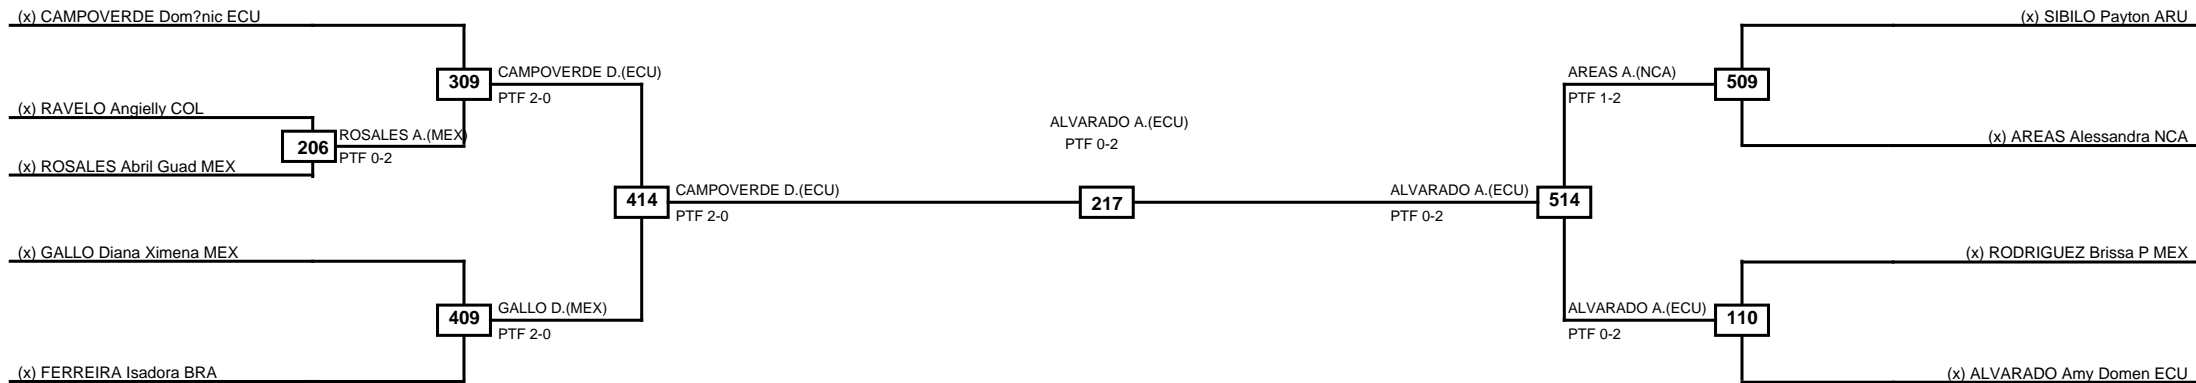

Round of 16   Quarterfinals   Semifinals   Final   Semifinals   Quarterfinals   Round of 16

Classification
1 ALVARADO MACIAS Amy Damerica ECU
2 CAMPOVERDE IZQUIERDO Dom?nica Valentina ECU
3 GALLO OROZCO Diana Ximena MEX
3 AREAS CHAVARRIA Alessandra NCA

LEGEND	RSC: Win by Referee stops contest	PTG: Win by Point gap	SUP: Win by Superiority	DSQ: Win by Disqualification	DQB: Win by Disqualification for Unsportsmanlike behavior	DWR: Win by double Withdrawal	R: Round
	(x)Seed	PFT: Win by Final score	GDP: Win by Golden points	WDR: Win by Withdrawal	PUN: Win by Punitive declaration	DDB: Double disqualification for Unsportsmanlike behavior	DDQ: Double Disqualification