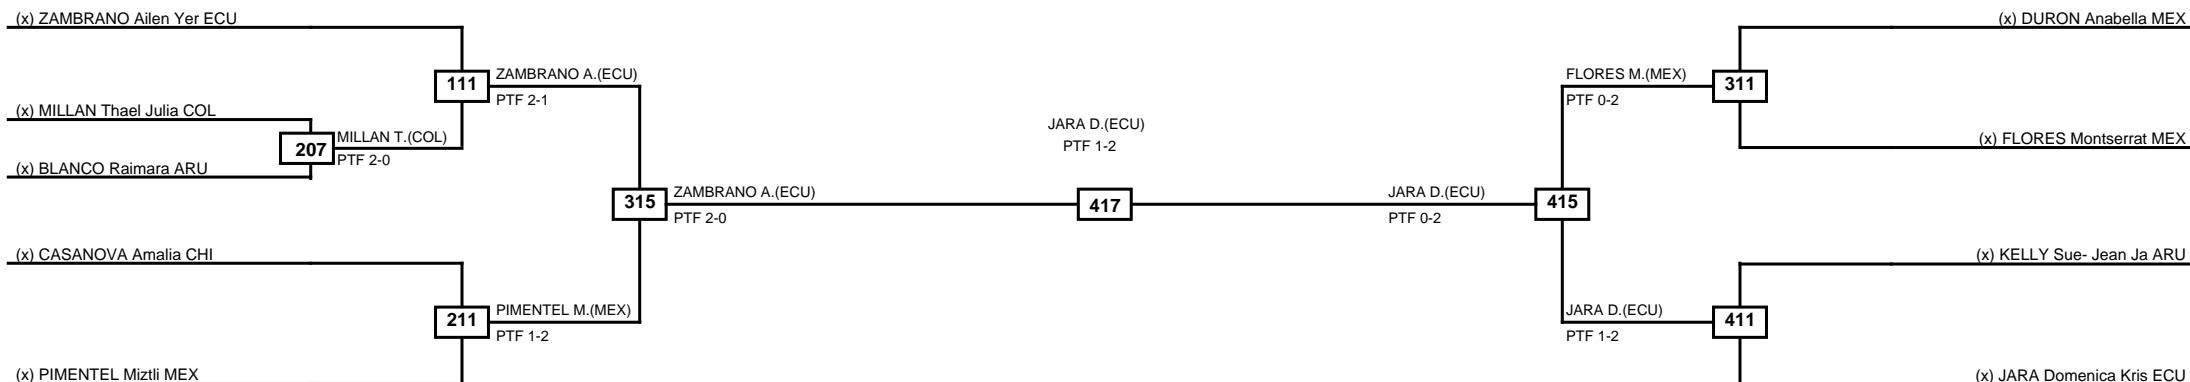

Semifinals

Final

Semifinals

Classification
1 TELLO HERNANDEZ Salome COL
2 PONCE ZORRILLA Luisa Fernanda ECU
3 CASTILLO AGUILAR Victoria Isabella ECU
3 BUENROSTRO SANCHEZ Zoe Fernanda MEX

LEGEND RSC: Win by Referee stops contest PTG: Win by Point gap SUP: Win by Superiority DSQ: Win by Disqualification DQB: Win by Disqualification for Unsportsmanlike behavior DWR: Win by double Withdrawal R: Round
 (x)Seed PFT: Win by Final score GDP: Win by Golden points WDR: Win by Withdrawal PUN: Win by Punitive declaration DDB: Double disqualification for Unsportsmanlike behavior DDQ: Double Disqualification

Round of 16 Quarterfinals Semifinals Final Semifinals Quarterfinals Round of 16

Classification
1 JARA ARIAS Domenica Kristhel ECU
2 ZAMBRANO ZAMBRANO Ailen Yeraldine ECU
3 FLORES MOLINA Montserrat MEX
3 PIMENTEL CALERA Miztli MEX