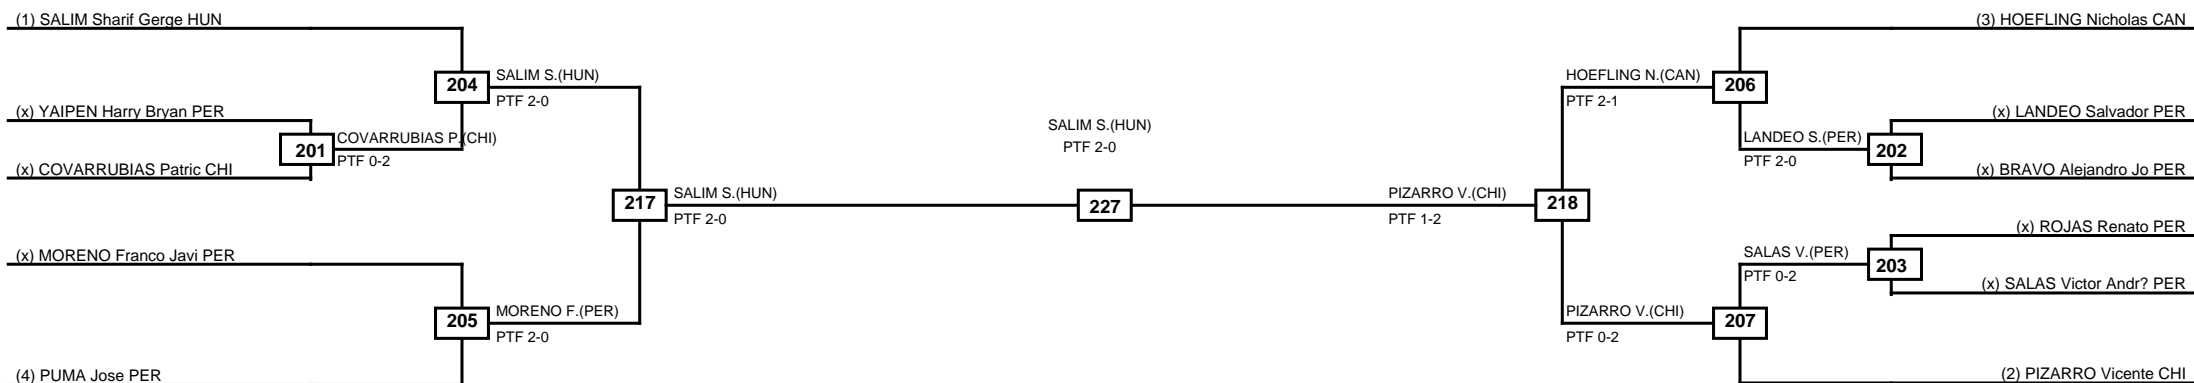

Round of 16   Quarterfinals   Semifinals   Final   Semifinals   Quarterfinals   Round of 16

Classification
1 SALIM Sharif Gergely HUN
2 PIZARRO Vicente CHI
3 HOEFLING Nicholas CAN
3 MORENO Franco Javier PER

LEGEND RSC: Win by Referee stops contest   PTG: Win by Point gap   SUP: Win by Superiority   DSQ: Win by Disqualification   DQB: Win by Disqualification for Unsportsmanlike behavior   DWR: Win by double Withdrawal   R: Round
(x)Seed   PFT: Win by Final score   GDP: Win by Golden points   WDR: Win by Withdrawal   PUN: Win by Punitive declaration   DDB: Double disqualification for Unsportsmanlike behavior   DDQ: Double Disqualification