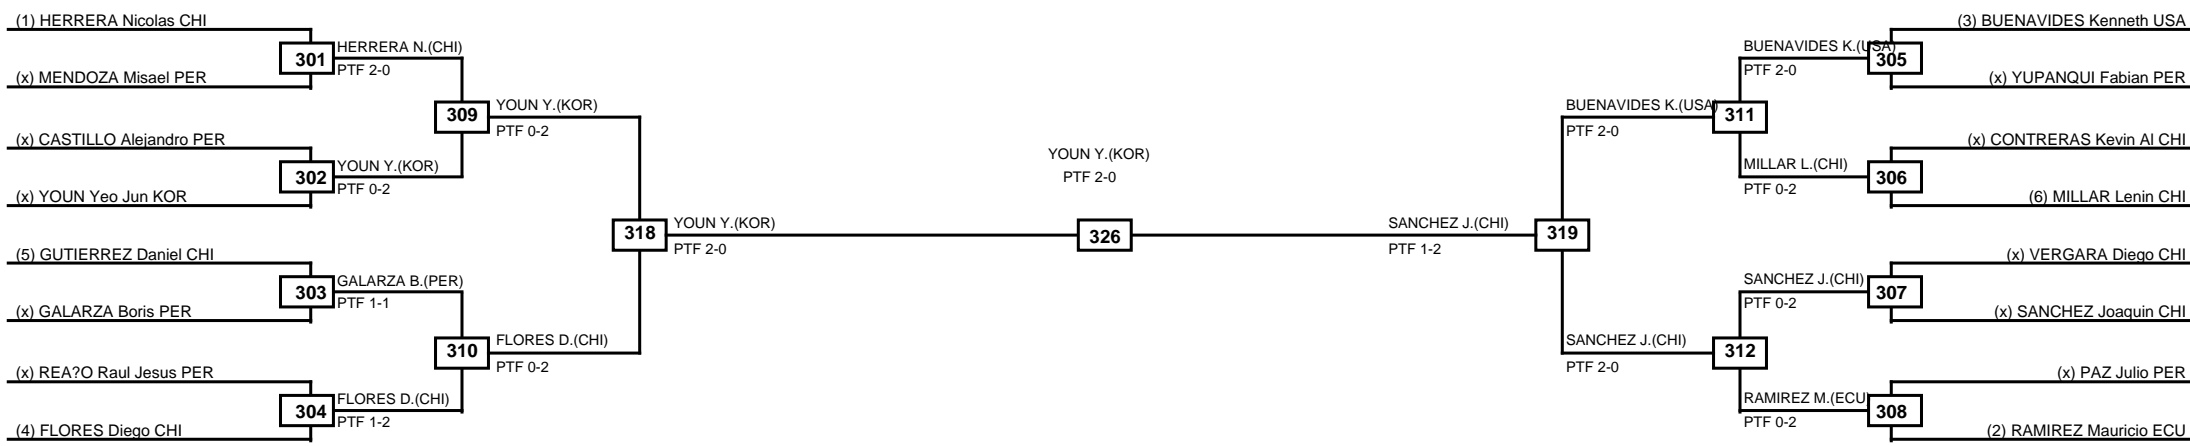

Quarterfinals Semifinals

Final

Semifinals Quarterfinals

Classification
1 MORALES Ignacio CHI
2 GONZALEZ Federico URU
3 GIRONDA Andres Nicolas BOL
3 RODRIGUEZ Leonardo PER

LEGEND RSC: Win by Referee stops contest PTG: Win by Point gap SUP: Win by Superiority DSQ: Win by Disqualification DQB: Win by Disqualification for Unsportsmanlike behavior DWR: Win by double Withdrawal R: Round
 (x)Seed PFT: Win by Final score GDP: Win by Golden points WDR: Win by Withdrawal PUN: Win by Punitive declaration DDB: Double disqualification for Unsportsmanlike behavior DDQ: Double Disqualification

Round of 16	Quarterfinals	Semifinals	Final	Semifinals	Quarterfinals	Round of 16
-------------	---------------	------------	-------	------------	---------------	-------------

Classification
1 YOUN Yeo Jun KOR
2 SANCHEZ Joaquin CHI
3 BUENAVIDES Kenneth USA
3 FLORES Diego CHI