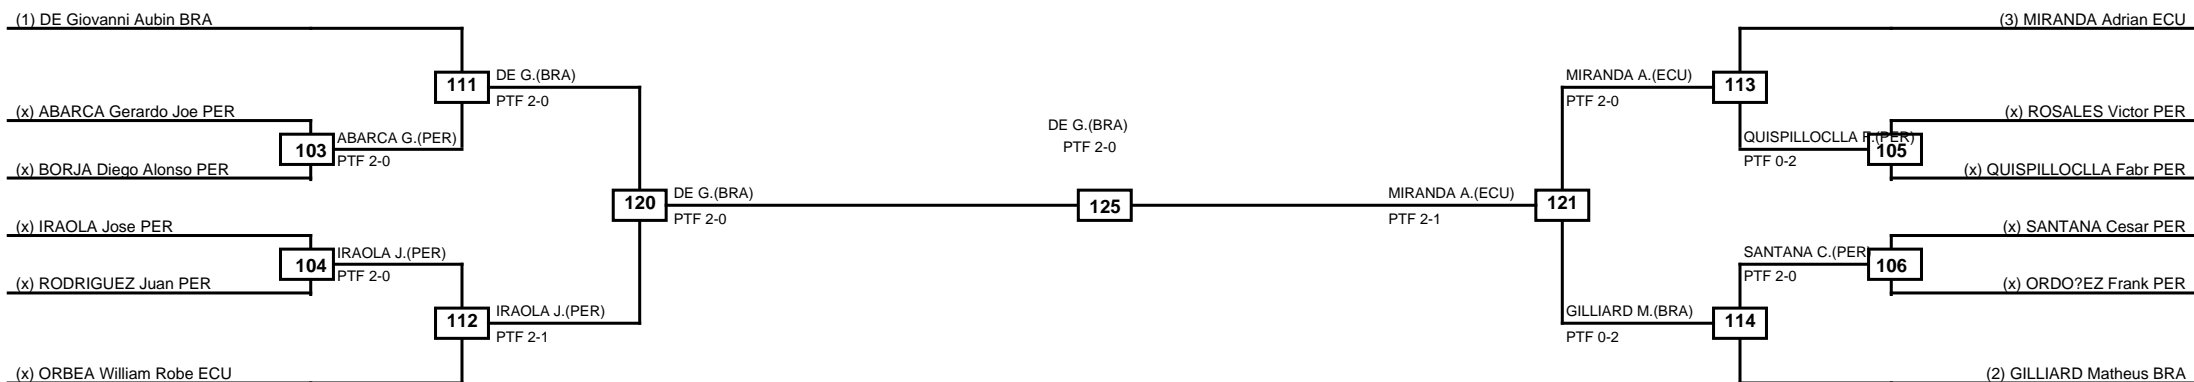

Round of 16 Quarterfinals Semifinals Final Semifinals Quarterfinals Round of 16

Classification
1 SALIM Sharif Gergely HUN
2 PIZARRO Vicente CHI
3 HOEFLING Nicholas CAN
3 MORENO Franco Javier PER

LEGEND RSC: Win by Referee stops contest PTG: Win by Point gap SUP: Win by Superiority DSQ: Win by Disqualification DQB: Win by Disqualification for Unsportsmanlike behavior DWR: Win by double Withdrawal R: Round
 (x)Seed PFT: Win by Final score GDP: Win by Golden points WDR: Win by Withdrawal PUN: Win by Punitive declaration DDB: Double disqualification for Unsportsmanlike behavior DDQ: Double Disqualification

Round of 16 Quarterfinals Semifinals

Final

Semifinals

Quarterfinals Round of 16

Classification
1 DE Giovanni Aubin BRA
2 MIRANDA Adrian ECU
3 IRAOLA Jose PER
3 GILLIARD Matheus BRA

LEGEND RSC: Win by Referee stops contest PTF: Win by Point gap SUP: Win by Superiority DSQ: Win by Disqualification DQB: Win by Disqualification for Unsportsmanlike behavior DWR: Win by double Withdrawal R: Round
(x)Seed PFT: Win by Final score GDP: Win by Golden points WDR: Win by Withdrawal PUN: Win by Punitive declaration DDB: Double disqualification for Unsportsmanlike behavior DDQ: Double Disqualification