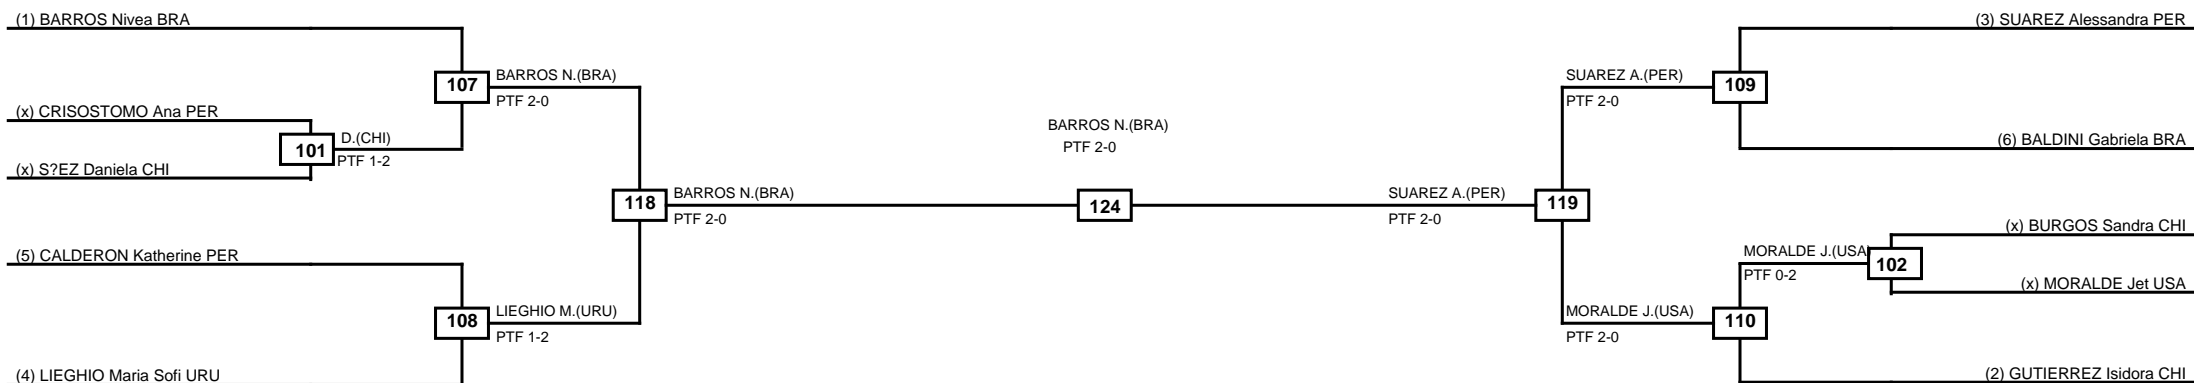

Quarterfinals	Semifinals	Final	Semifinals	Quarterfinals
---------------	------------	-------	------------	---------------

Classification
1 ROSSI Larissa Nascimento BRA
2 BUCHELI MarÃ-a BelÃ©n ECU
3 HORTA Paulina CHI
3 CATALAN Denisse CHI

LEGEND	RSC: Win by Referee stops contest	PTG: Win by Point gap	SUP: Win by Superiority	DSQ: Win by Disqualification	DQB: Win by Disqualification for Unsportsmanlike behavior	DWR: Win by double Withdrawal	R: Round
	(x)Seed	PFT: Win by Final score	GDP: Win by Golden points	WDR: Win by Withdrawal	PUN: Win by Punitive declaration	DDB: Double disqualification for Unsportsmanlike behavior	DDQ: Double Disqualification

Round of 16 Quarterfinals Semifinals Final Semifinals Quarterfinals Round of 16

Classification
1 BARROS Nivea BRA
2 SUAREZ Alessandra PER
3 MORALDE Jet USA
3 LIEGHIO Maria Sofia URU

LEGEND RSC: Win by Referee stops contest PTG: Win by Point gap SUP: Win by Superiority DSQ: Win by Disqualification DQB: Win by Disqualification for Unsportsmanlike behavior DWR: Win by double Withdrawal R: Round
 (x)Seed PFT: Win by Final score GDP: Win by Golden points WDR: Win by Withdrawal PUN: Win by Punitive declaration DDB: Double disqualification for Unsportsmanlike behavior DDQ: Double Disqualification