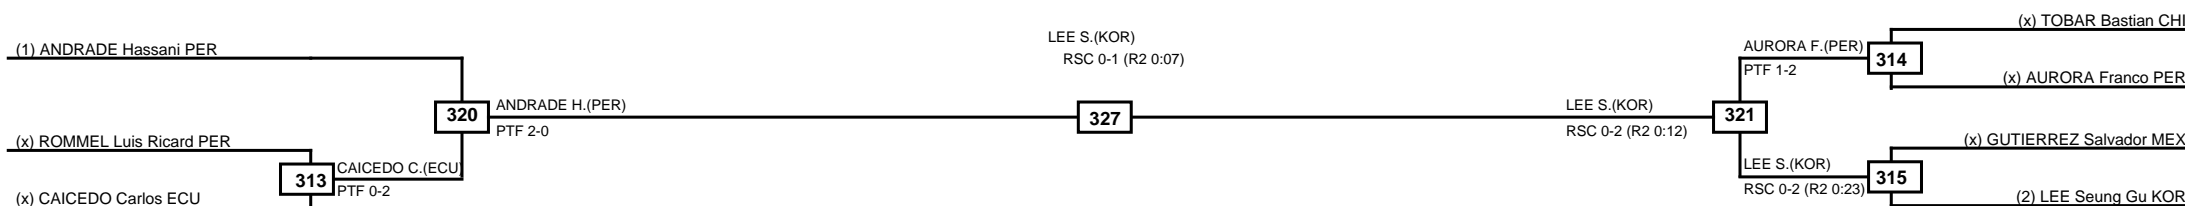

Quarterfinals Semifinals

Final

Semifinals

Quarterfinals

Classification
1 LEE Seung Gu KOR
2 ANDRADE Hassani PER
3 AURORA Franco PER
3 CAICEDO Carlos ECU

LEGEND RSC: Win by Referee stops contest PTG: Win by Point gap SUP: Win by Superiority DSQ: Win by Disqualification DQB: Win by Disqualification for Unsportsmanlike behavior DWR: Win by double Withdrawal R: Round
(x)Seed PFT: Win by Final score GDP: Win by Golden points WDR: Win by Withdrawal PUN: Win by Punitive declaration DDB: Double disqualification for Unsportsmanlike behavior DDQ: Double Disqualification