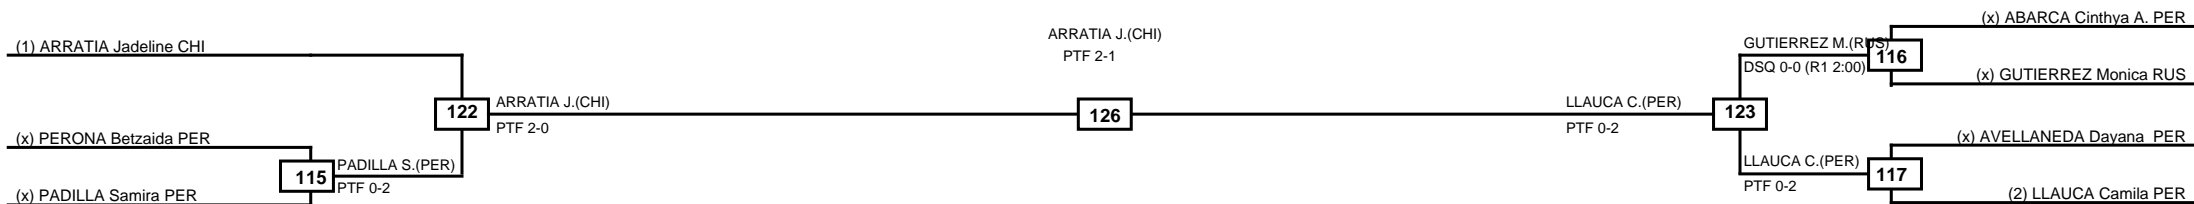

Quarterfinals Semifinals

Final

Semifinals

Quarterfinals

Classification
1 ARRATIA Jadeline CHI
2 LLAUCA Camila PER
3 GUTIERREZ Monica RUS
3 PADILLA Samira PER

LEGEND RSC: Win by Referee stops contest PTG: Win by Point gap SUP: Win by Superiority DSQ: Win by Disqualification DQB: Win by Disqualification for Unsportsmanlike behavior DWR: Win by double Withdrawal R: Round
(x)Seed PFT: Win by Final score GDP: Win by Golden points WDR: Win by Withdrawal PUN: Win by Punitive declaration DDB: Double disqualification for Unsportsmanlike behavior DDQ: Double Disqualification