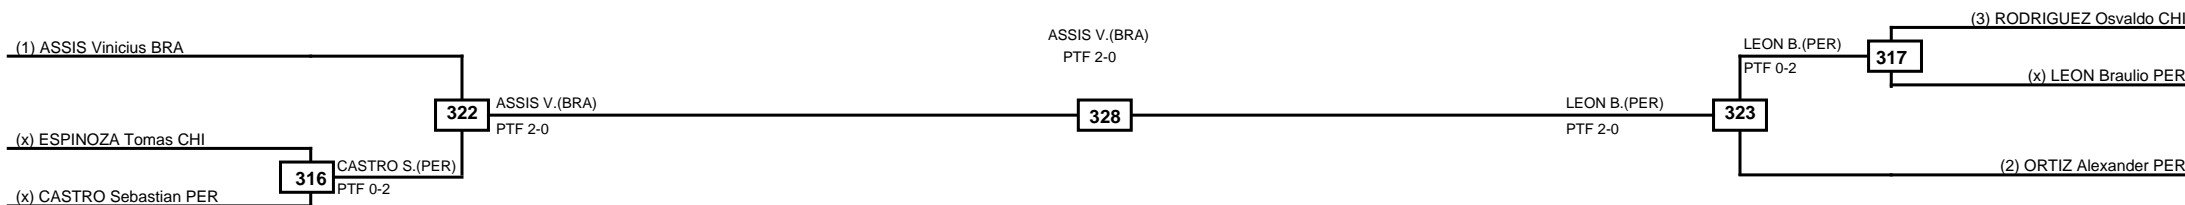

Semifinals	Final	Semifinals
-------------------	--------------	-------------------

Classification
1 BARCELO Cristhian CHI
2 AHUMADA Alexis CHI
3 NAVARRO Shian Poul PER

LEGEND	RSC: Win by Referee stops contest	PTG: Win by Point gap	SUP: Win by Superiority	DSQ: Win by Disqualification	DQB: Win by Disqualification for Unsportsmanlike behavior	DWR: Win by double Withdrawal	R: Round
(x)Seed	PFT: Win by Final score	GDP: Win by Golden points	WDR: Win by Withdrawal	PUN: Win by Punitive declaration	DDB: Double disqualification for Unsportsmanlike behavior	DDQ: Double Disqualification	

Quarterfinals Semifinals

Final

Semifinals

Quarterfinals

Classification
1 LEE Seung Gu KOR
2 ANDRADE Hassani PER
3 AURORA Franco PER
3 CAICEDO Carlos ECU

LEGEND RSC: Win by Referee stops contest PTG: Win by Point gap SUP: Win by Superiority DSQ: Win by Disqualification DQB: Win by Disqualification for Unsportsmanlike behavior DWR: Win by double Withdrawal R: Round
 (x)Seed PFT: Win by Final score GDP: Win by Golden points WDR: Win by Withdrawal PUN: Win by Punitive declaration DDB: Double disqualification for Unsportsmanlike behavior DDQ: Double Disqualification

Quarterfinals Semifinals

Final

Semifinals

Quarterfinals

Classification
1 ASSIS Vinicius BRA
2 LEON Braulio PER
3 ORTIZ Alexander PER
3 CASTRO Sebastian PER

LEGEND RSC: Win by Referee stops contest PTG: Win by Point gap SUP: Win by Superiority DSQ: Win by Disqualification DQB: Win by Disqualification for Unsportsmanlike behavior DWR: Win by double Withdrawal R: Round
 (x)Seed PFT: Win by Final score GDP: Win by Golden points WDR: Win by Withdrawal PUN: Win by Punitive declaration DDB: Double disqualification for Unsportsmanlike behavior DDQ: Double Disqualification