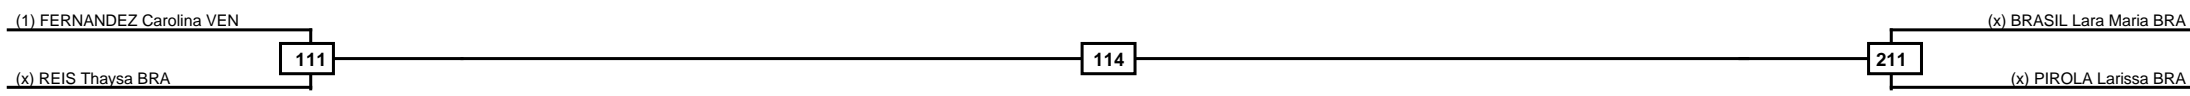

Semifinals	Final	Semifinals

Classification
1
2
3
3

LEGEND	RSC: Win by Referee stops contest	PTG: Win by Point gap	SUP: Win by Superiority	DSQ: Win by Disqualification	DQB: Win by Disqualification for Unsportsmanlike behavior	DWR: Win by double Withdrawal	R: Round
(x)Seed	PFT: Win by Final score	GDP: Win by Golden points	WDR: Win by Withdrawal	PUN: Win by Punitive declaration	DDB: Double disqualification for Unsportsmanlike behavior	DDQ: Double Disqualification