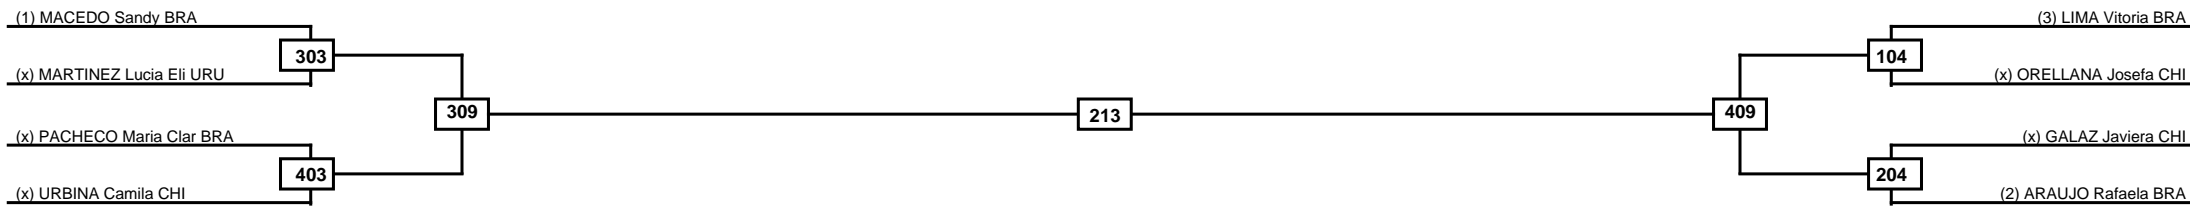

Quarterfinals	Semifinals	Final	Semifinals	Quarterfinals

Classification
1
2
3
3

LEGEND	RSC: Win by Referee stops contest	PTG: Win by Point gap	SUP: Win by Superiority	DSQ: Win by Disqualification	DQB: Win by Disqualification for Unsportsmanlike behavior	DWR: Win by double Withdrawal	R: Round
	(x)Seed	PFT: Win by Final score	GDP: Win by Golden points	WDR: Win by Withdrawal	PUN: Win by Punitive declaration	DDB: Double disqualification for Unsportsmanlike behavior	DDQ: Double Disqualification