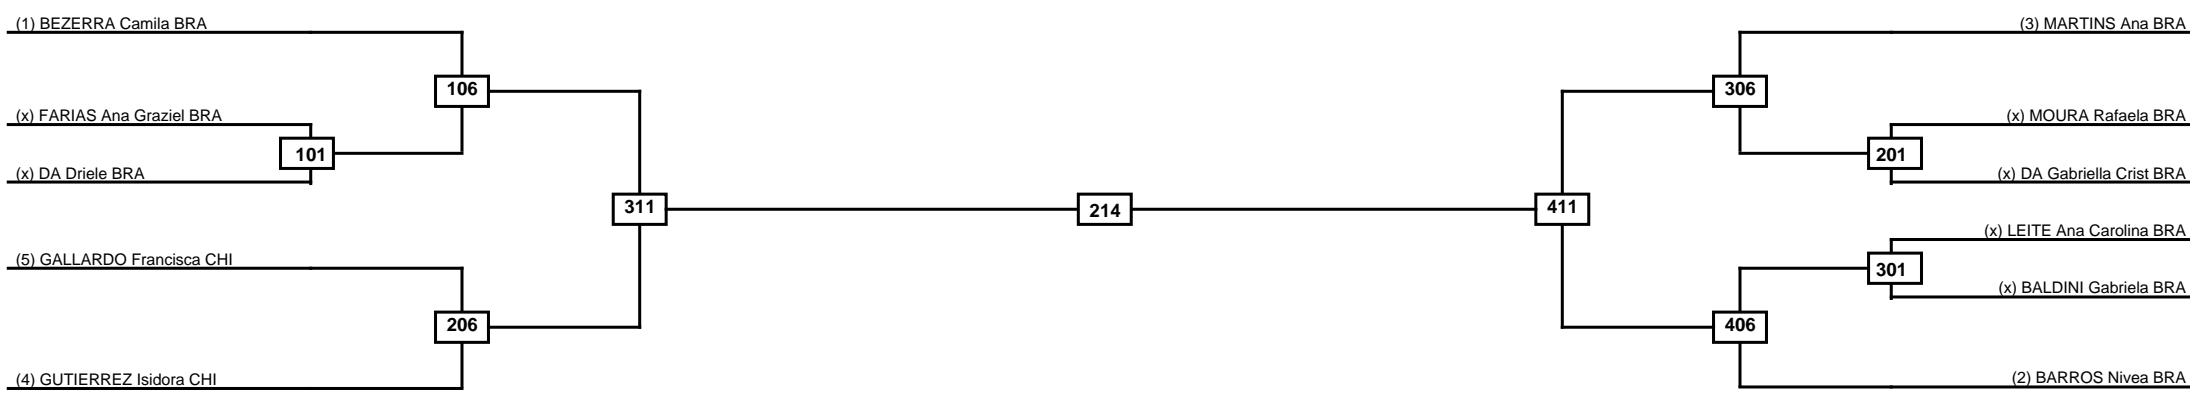

Round of 16	Quarterfinals	Semifinals	Final	Semifinals	Quarterfinals	Round of 16

Classification
1
2
3
3

LEGEND	RSC: Win by Referee stops contest	PTG: Win by Point gap	SUP: Win by Superiority	DSQ: Win by Disqualification	DQB: Win by Disqualification for Unsportsmanlike behavior	DWR: Win by double Withdrawal	R: Round
	(x)Seed	PFT: Win by Final score	GDP: Win by Golden points	WDR: Win by Withdrawal	PUN: Win by Punitive declaration	DDB: Double disqualification for Unsportsmanlike behavior	DDQ: Double Disqualification