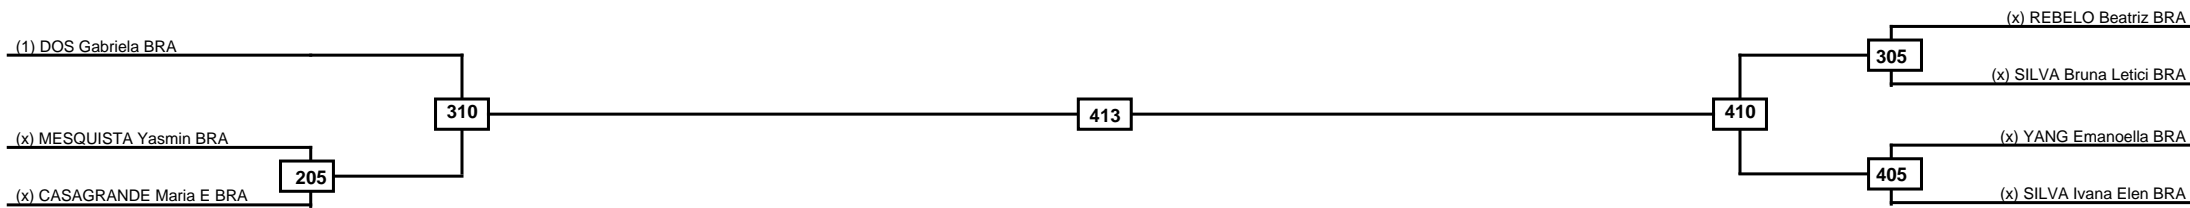

Quarterfinals	Semifinals	Final	Semifinals	Quarterfinals
---------------	------------	-------	------------	---------------

Classification
1
2
3
3

LEGEND	RSC: Win by Referee stops contest	PTG: Win by Point gap	SUP: Win by Superiority	DSQ: Win by Disqualification	DQB: Win by Disqualification for Unsportsmanlike behavior	DWR: Win by double Withdrawal	R: Round
	(x)Seed	PFT: Win by Final score	GDP: Win by Golden points	WDR: Win by Withdrawal	PUN: Win by Punitive declaration	DDB: Double disqualification for Unsportsmanlike behavior	DDQ: Double Disqualification

Round of 16	Quarterfinals	Semifinals	Final	Semifinals	Quarterfinals	Round of 16
-------------	---------------	------------	-------	------------	---------------	-------------

Classification
1
2
3
3

LEGEND	RSC: Win by Referee stops contest	PTG: Win by Point gap	SUP: Win by Superiority	DSQ: Win by Disqualification	DQB: Win by Disqualification for Unsportsmanlike behavior	DWR: Win by double Withdrawal	R: Round
	(x)Seed	PFT: Win by Final score	GDP: Win by Golden points	WDR: Win by Withdrawal	PUN: Win by Punitive declaration	DDB: Double disqualification for Unsportsmanlike behavior	DDQ: Double Disqualification