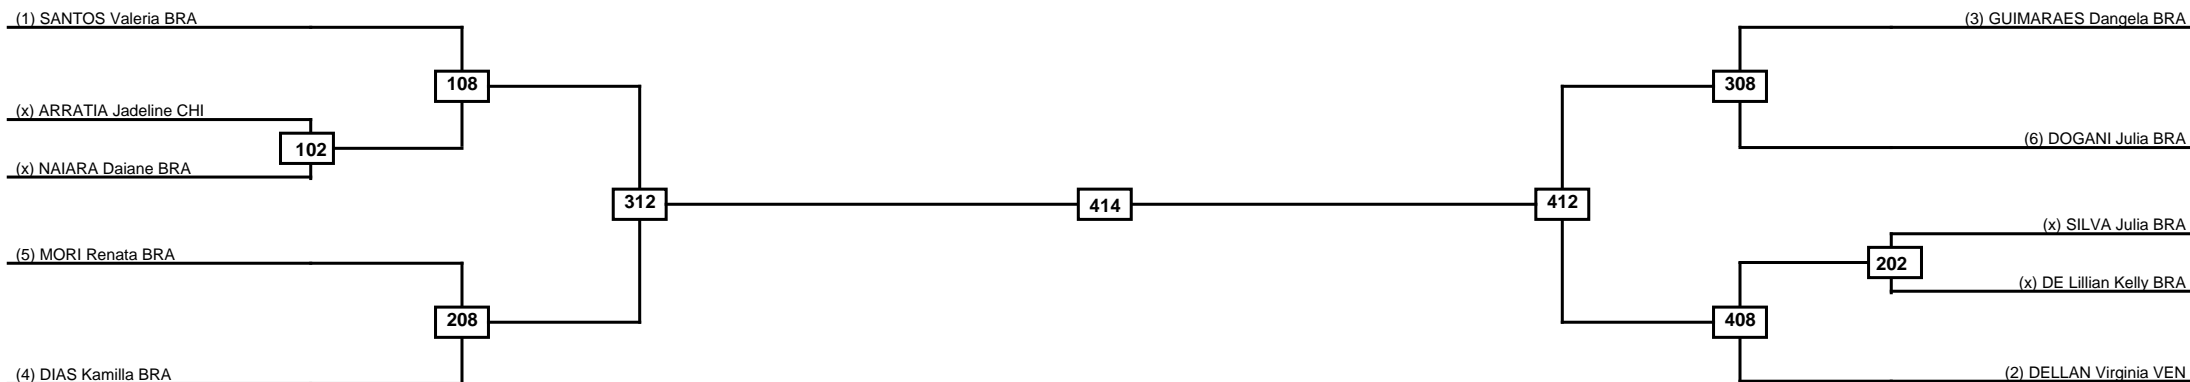

Quarterfinals	Semifinals	Final	Semifinals	Quarterfinals
---------------	------------	-------	------------	---------------

Classification
1
2
3
3

LEGEND	RSC: Win by Referee stops contest	PTG: Win by Point gap	SUP: Win by Superiority	DSQ: Win by Disqualification	DQB: Win by Disqualification for Unsportsmanlike behavior	DWR: Win by double Withdrawal	R: Round
	(x)Seed	PFT: Win by Final score	GDP: Win by Golden points	WDR: Win by Withdrawal	PUN: Win by Punitive declaration	DDB: Double disqualification for Unsportsmanlike behavior	DDQ: Double Disqualification

Round of 16	Quarterfinals	Semifinals	Final	Semifinals	Quarterfinals	Round of 16
-------------	---------------	------------	-------	------------	---------------	-------------

Classification
1
2
3
3

LEGEND	RSC: Win by Referee stops contest	PTG: Win by Point gap	SUP: Win by Superiority	DSQ: Win by Disqualification	DQB: Win by Disqualification for Unsportsmanlike behavior	DWR: Win by double Withdrawal	R: Round
	(x)Seed	PFT: Win by Final score	GDP: Win by Golden points	WDR: Win by Withdrawal	PUN: Win by Punitive declaration	DDB: Double disqualification for Unsportsmanlike behavior	DDQ: Double Disqualification

Round of 16	Quarterfinals	Semifinals	Final	Semifinals	Quarterfinals	Round of 16
-------------	---------------	------------	-------	------------	---------------	-------------

Classification
1
2
3
3

LEGEND	RSC: Win by Referee stops contest	PTG: Win by Point gap	SUP: Win by Superiority	DSQ: Win by Disqualification	DQB: Win by Disqualification for Unsportsmanlike behavior	DWR: Win by double Withdrawal	R: Round
	PFT: Win by Final score	GDP: Win by Golden points	WDR: Win by Withdrawal	PUN: Win by Punitive declaration	DDB: Double disqualification for Unsportsmanlike behavior	DDQ: Double Disqualification	