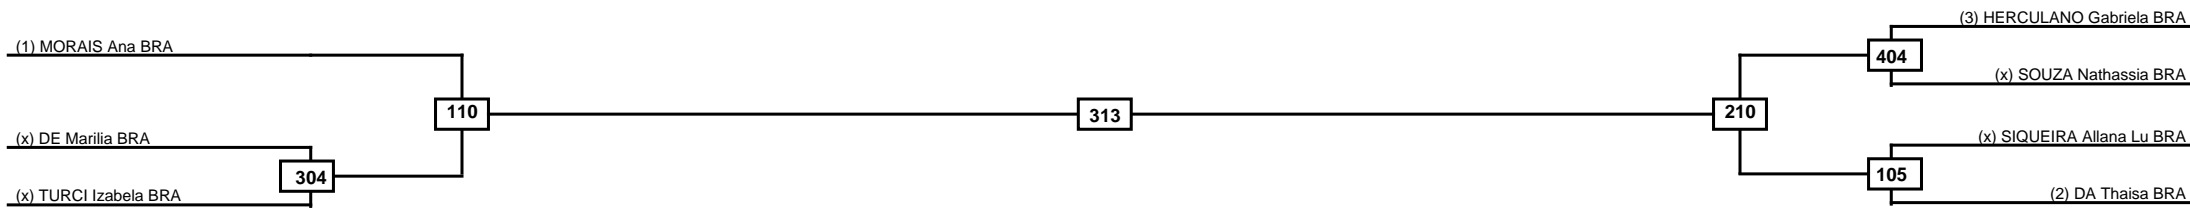

Quarterfinals	Semifinals	Final	Semifinals	Quarterfinals
---------------	------------	-------	------------	---------------

Classification
1
2
3
3

LEGEND	RSC: Win by Referee stops contest	PTG: Win by Point gap	SUP: Win by Superiority	DSQ: Win by Disqualification	DQB: Win by Disqualification for Unsportsmanlike behavior	DWR: Win by double Withdrawal	R: Round
	(x)Seed	PFT: Win by Final score	GDP: Win by Golden points	WDR: Win by Withdrawal	PUN: Win by Punitive declaration	DDB: Double disqualification for Unsportsmanlike behavior	DDQ: Double Disqualification

Round of 16	Quarterfinals	Semifinals	Final	Semifinals	Quarterfinals	Round of 16
-------------	---------------	------------	-------	------------	---------------	-------------

Classification
1
2
3
3

LEGEND	RSC: Win by Referee stops contest	PTG: Win by Point gap	SUP: Win by Superiority	DSQ: Win by Disqualification	DQB: Win by Disqualification for Unsportsmanlike behavior	DWR: Win by double Withdrawal	R: Round
	(x)Seed	PFT: Win by Final score	GDP: Win by Golden points	WDR: Win by Withdrawal	PUN: Win by Punitive declaration	DDB: Double disqualification for Unsportsmanlike behavior	DDQ: Double Disqualification