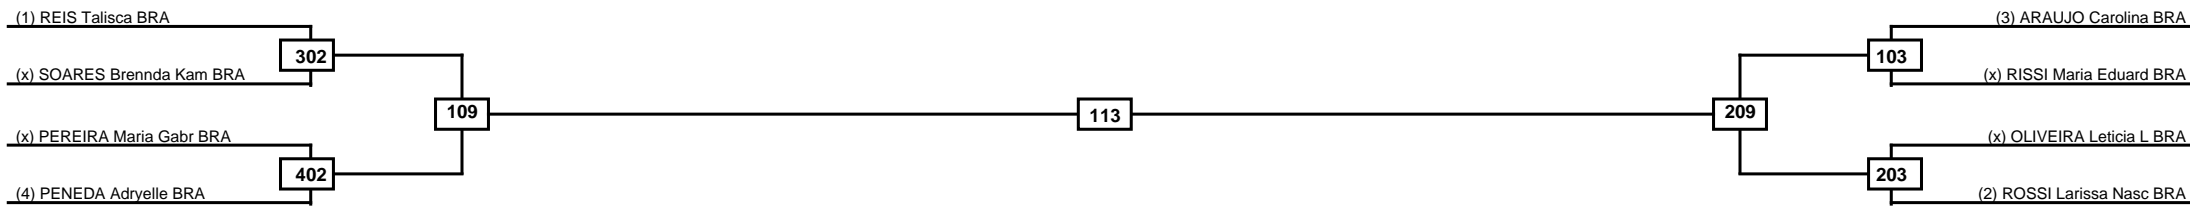

Quarterfinals	Semifinals	Final	Semifinals	Quarterfinals

Classification
1
2
3
3

LEGEND	RSC: Win by Referee stops contest	PTG: Win by Point gap	SUP: Win by Superiority	DSQ: Win by Disqualification	DQB: Win by Disqualification for Unsportsmanlike behavior	DWR: Win by double Withdrawal	R: Round
	(x)Seed	PFT: Win by Final score	GDP: Win by Golden points	WDR: Win by Withdrawal	PUN: Win by Punitive declaration	DDB: Double disqualification for Unsportsmanlike behavior	DDQ: Double Disqualification