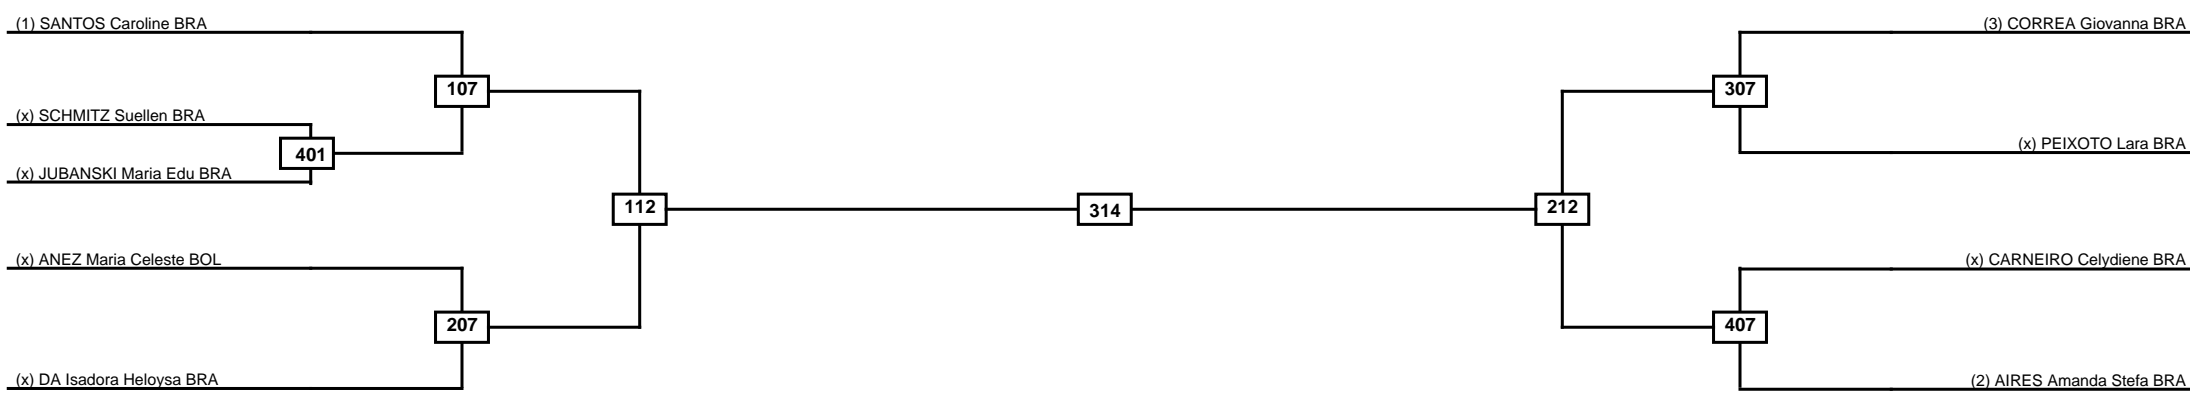

Quarterfinals	Semifinals	Final	Semifinals	Quarterfinals
---------------	------------	-------	------------	---------------

Classification
1
2
3
3

LEGEND	RSC: Win by Referee stops contest	PTG: Win by Point gap	SUP: Win by Superiority	DSQ: Win by Disqualification	DQB: Win by Disqualification for Unsportsmanlike behavior	DWR: Win by double Withdrawal	R: Round
	(x)Seed	PFT: Win by Final score	GDP: Win by Golden points	WDR: Win by Withdrawal	PUN: Win by Punitive declaration	DDB: Double disqualification for Unsportsmanlike behavior	DDQ: Double Disqualification

Round of 16	Quarterfinals	Semifinals	Final	Semifinals	Quarterfinals	Round of 16
-------------	---------------	------------	-------	------------	---------------	-------------

Classification
1
2
3
3

LEGEND	RSC: Win by Referee stops contest	PTG: Win by Point gap	SUP: Win by Superiority	DSQ: Win by Disqualification	DQB: Win by Disqualification for Unsportsmanlike behavior	DWR: Win by double Withdrawal	R: Round
	(x)Seed	PFT: Win by Final score	GDP: Win by Golden points	WDR: Win by Withdrawal	PUN: Win by Punitive declaration	DDB: Double disqualification for Unsportsmanlike behavior	DDQ: Double Disqualification