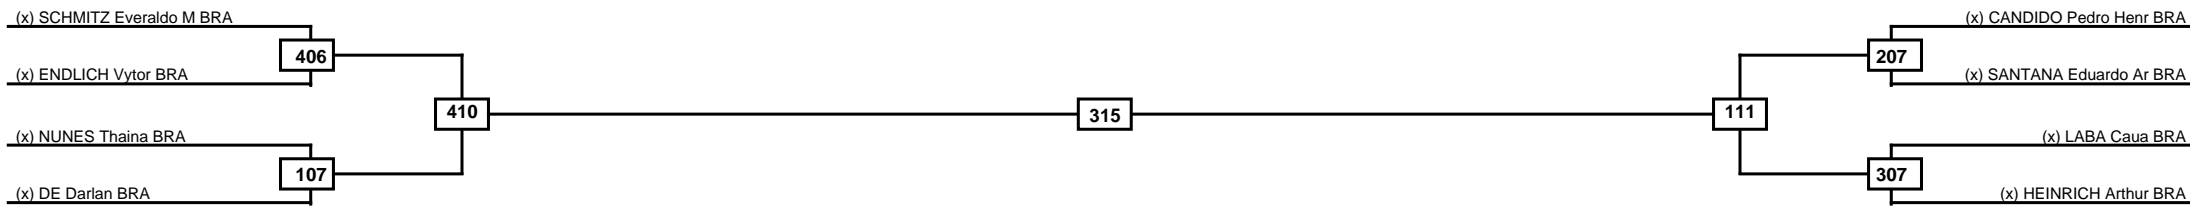

Quarterfinals	Semifinals	Final	Semifinals	Quarterfinals

Classification
1
2
3
3

LEGEND	RSC: Win by Referee stops contest	PTG: Win by Point gap	SUP: Win by Superiority	DSQ: Win by Disqualification	DQB: Win by Disqualification for Unsportsmanlike behavior	DWR: Win by double Withdrawal	R: Round
	(x)Seed	PFT: Win by Final score	GDP: Win by Golden points	WDR: Win by Withdrawal	PUN: Win by Punitive declaration	DDB: Double disqualification for Unsportsmanlike behavior	DDQ: Double Disqualification