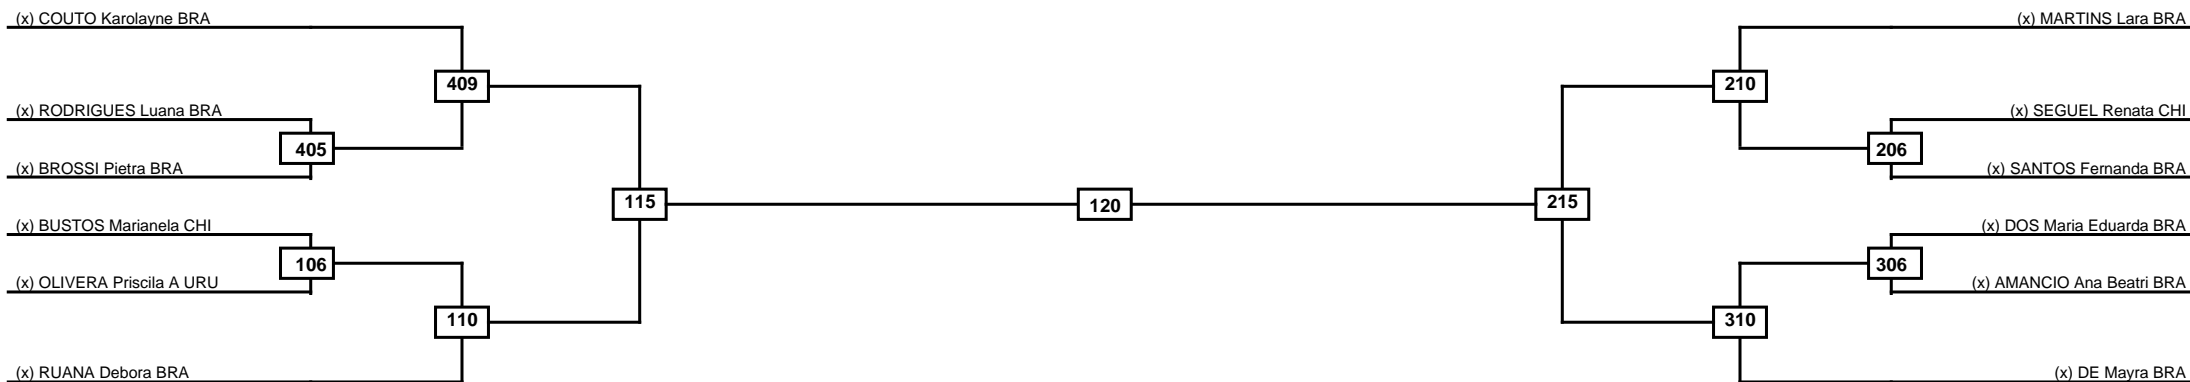

Round of 16	Quarterfinals	Semifinals	Final	Semifinals	Quarterfinals	Round of 16

Classification
1
2
3
3

LEGEND	RSC: Win by Referee stops contest	PTG: Win by Point gap	SUP: Win by Superiority	DSQ: Win by Disqualification	DQB: Win by Disqualification for Unsportsmanlike behavior	DWR: Win by double Withdrawal	R: Round
	PFT: Win by Final score	GDP: Win by Golden points	WDR: Win by Withdrawal	PUN: Win by Punitive declaration	DDB: Double disqualification for Unsportsmanlike behavior	DDQ: Double Disqualification