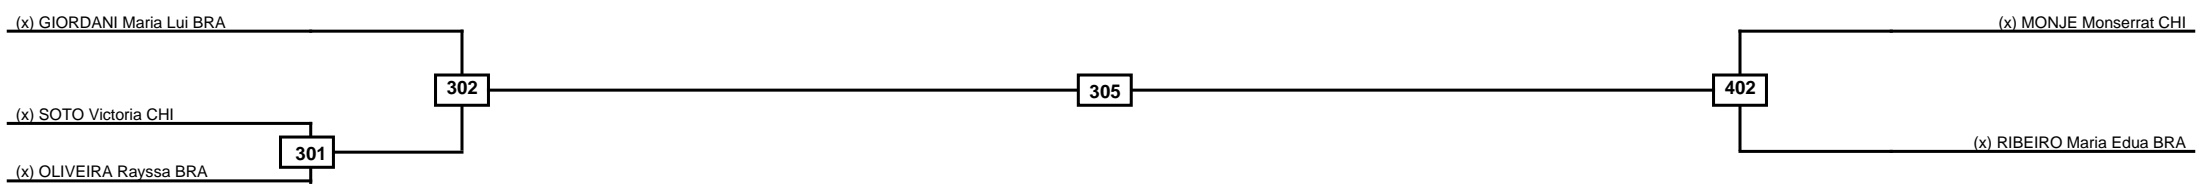

Quarterfinals	Semifinals	Final	Semifinals	Quarterfinals

Classification
1
2
3
3

LEGEND	RSC: Win by Referee stops contest	PTG: Win by Point gap	SUP: Win by Superiority	DSQ: Win by Disqualification	DQB: Win by Disqualification for Unsportsmanlike behavior	DWR: Win by double Withdrawal	R: Round
(x)Seed	PFT: Win by Final score	GDP: Win by Golden points	WDR: Win by Withdrawal	PUN: Win by Punitive declaration	DDB: Double disqualification for Unsportsmanlike behavior	DDQ: Double Disqualification