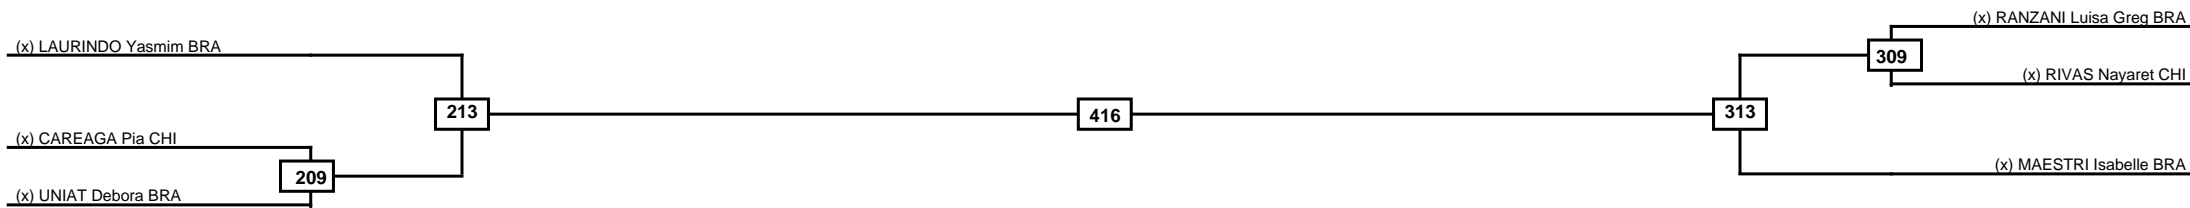

Quarterfinals	Semifinals	Final	Semifinals	Quarterfinals

Classification
1
2
3
3

LEGEND	RSC: Win by Referee stops contest	PTG: Win by Point gap	SUP: Win by Superiority	DSQ: Win by Disqualification	DQB: Win by Disqualification for Unsportsmanlike behavior	DWR: Win by double Withdrawal	R: Round
(x)Seed	PFT: Win by Final score	GDP: Win by Golden points	WDR: Win by Withdrawal	PUN: Win by Punitive declaration	DDB: Double disqualification for Unsportsmanlike behavior	DDQ: Double Disqualification