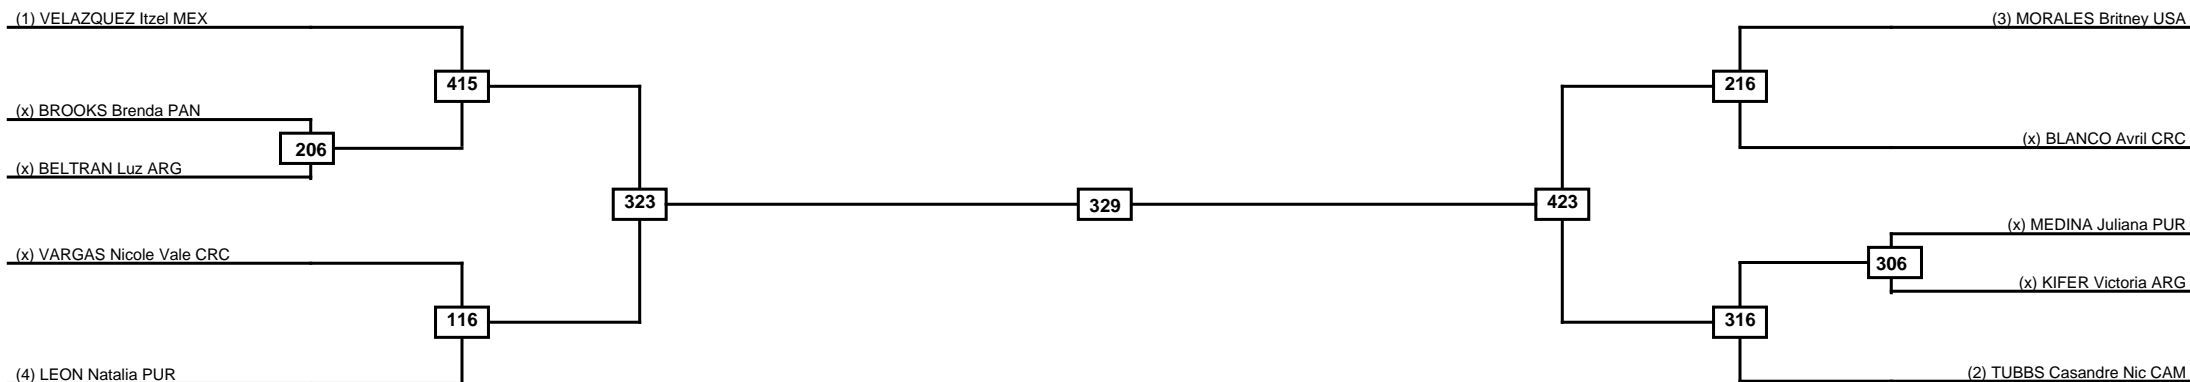

Round of 16	Quarterfinals	Semifinals	Final	Semifinals	Quarterfinals	Round of 16

Classification
1
2
3
3

LEGEND	RSC: Win by Referee stops contest	PTG: Win by Point gap	SUP: Win by Superiority	DSQ: Win by Disqualification	DQB: Win by Disqualification for Unsportsmanlike behavior	DWR: Win by double Withdrawal	R: Round
	PFT: Win by Final score	GDP: Win by Golden points	WDR: Win by Withdrawal	PUN: Win by Punitive declaration	DDB: Double disqualification for Unsportsmanlike behavior	DDQ: Double Disqualification