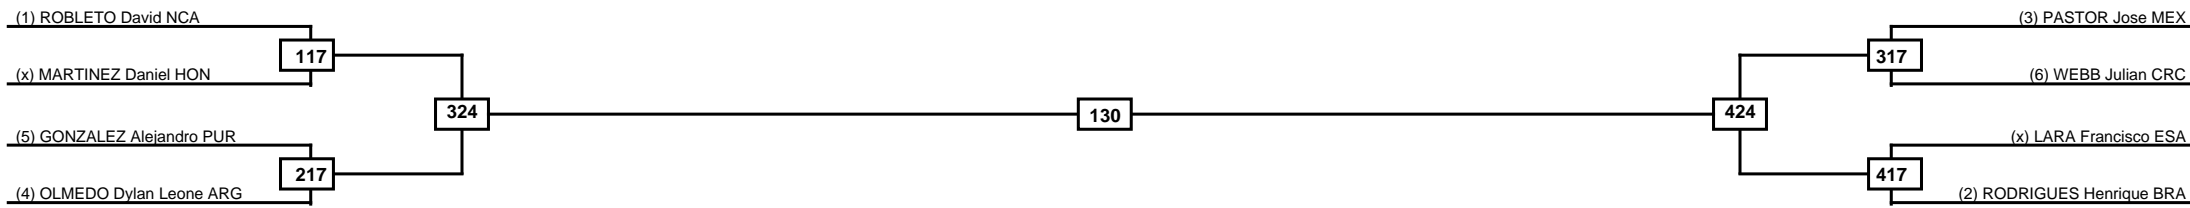

Random Weigh-in is at 7:00am in the Venue.
Pesaje Random a las 7:00am en el evento.

Matches Control

Orden de llamado

Classification
1
2
3
3

LEGEND	RSC: Win by Referee stops contest	PTG: Win by Point gap	SUP: Win by Superiority	DSQ: Win by Disqualification	DQB: Win by Disqualification for Unsportsmanlike behavior	DWR: Win by double Withdrawal	R: Round
(x)Seed	PFT: Win by Final score	GDP: Win by Golden points	WDR: Win by Withdrawal	PUN: Win by Punitive declaration	DDB: Double disqualification for Unsportsmanlike behavior	DDQ: Double Disqualification	

Quarterfinals	Semifinals	Final	Semifinals	Quarterfinals
---------------	------------	-------	------------	---------------

Classification
1
2
3
3

LEGEND	RSC: Win by Referee stops contest	PTG: Win by Point gap	SUP: Win by Superiority	DSQ: Win by Disqualification	DQB: Win by Disqualification for Unsportsmanlike behavior	DWR: Win by double Withdrawal	R: Round
(x)Seed	PFT: Win by Final score	GDP: Win by Golden points	WDR: Win by Withdrawal	PUN: Win by Punitive declaration	DDB: Double disqualification for Unsportsmanlike behavior	DDQ: Double Disqualification	