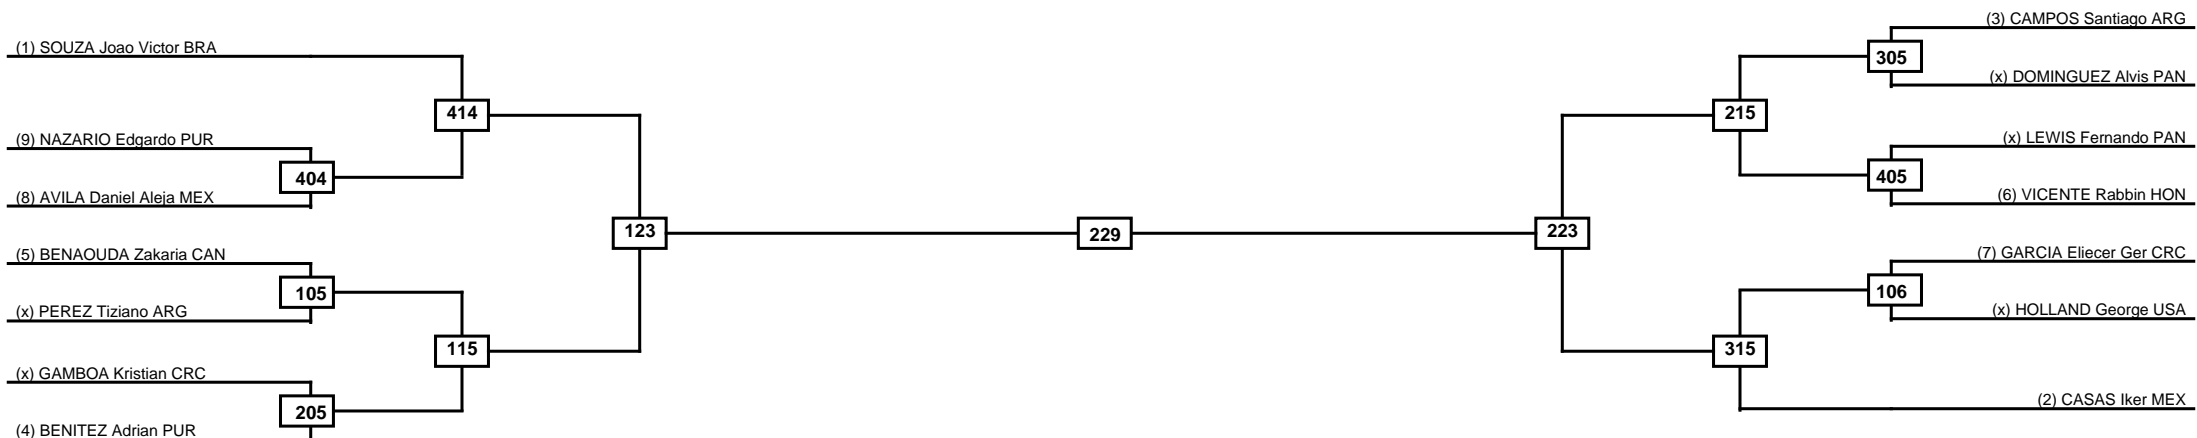

Round of 16   Quarterfinals   Semifinals   Final   Semifinals   Quarterfinals   Round of 16

Classification
1
2
3
3

LEGEND   RSC: Win by Referee stops contest   PTG: Win by Point gap   SUP: Win by Superiority   DSQ: Win by Disqualification   DQB: Win by Disqualification for Unsportsmanlike behavior   DWR: Win by double Withdrawal   R: Round
(x)Seed   PFT: Win by Final score   GDP: Win by Golden points   WDR: Win by Withdrawal   PUN: Win by Punitive declaration   DDB: Double disqualification for Unsportsmanlike behavior   DDQ: Double Disqualification