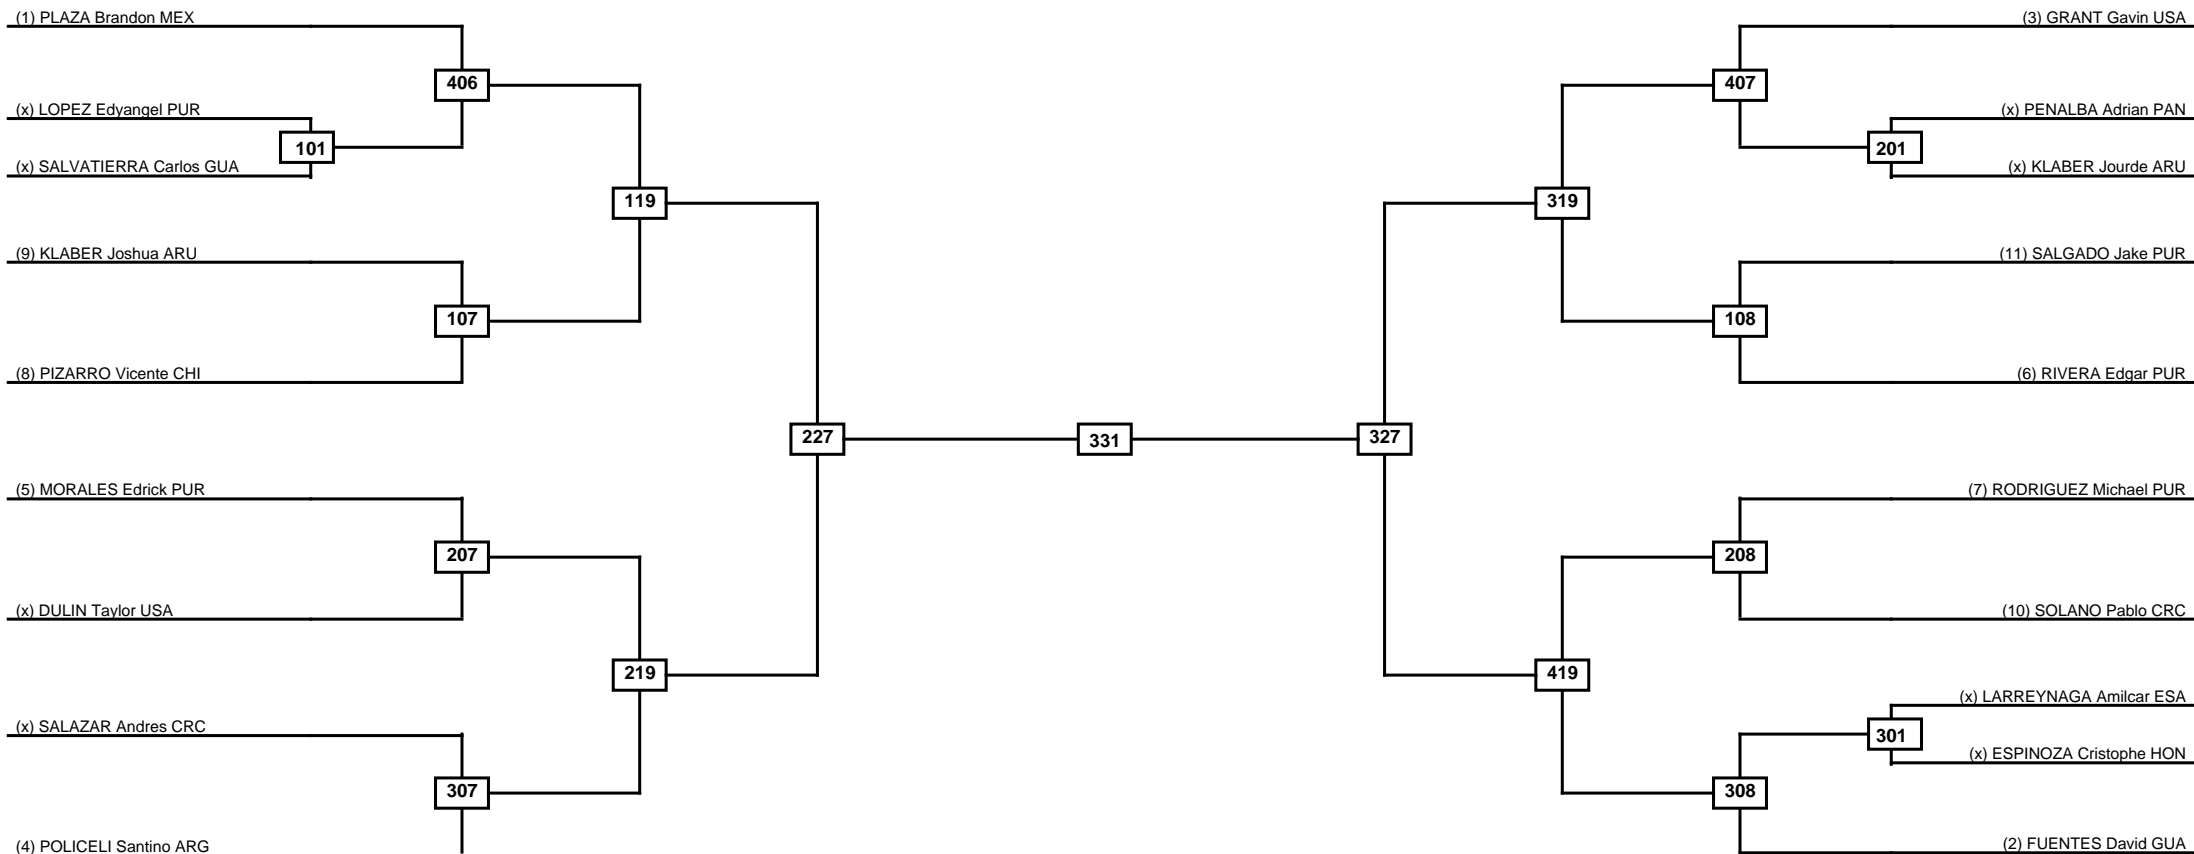

Round of 16 Quarterfinals Semifinals Final Semifinals Quarterfinals Round of 16

Classification
1
2
3
3

LEGEND RSC: Win by Referee stops contest PTG: Win by Point gap SUP: Win by Superiority DSQ: Win by Disqualification DQB: Win by Disqualification for Unsportsmanlike behavior DWR: Win by double Withdrawal R: Round
 (x)Seed PFT: Win by Final score GDP: Win by Golden points WDR: Win by Withdrawal PUN: Win by Punitive declaration DDB: Double disqualification for Unsportsmanlike behavior DDQ: Double Disqualification

Round of 16	Quarterfinals	Semifinals	Final	Semifinals	Quarterfinals	Round of 16
-------------	---------------	------------	-------	------------	---------------	-------------

Classification
1
2
3
3

LEGEND	RSC: Win by Referee stops contest	PTG: Win by Point gap	SUP: Win by Superiority	DSQ: Win by Disqualification	DQB: Win by Disqualification for Unsportsmanlike behavior	DWR: Win by double Withdrawal	R: Round
	PFT: Win by Final score	GDP: Win by Golden points	WDR: Win by Withdrawal	PUN: Win by Punitive declaration	DDB: Double disqualification for Unsportsmanlike behavior	DDQ: Double Disqualification	

Round of 32 Round of 16 Quarterfinals Semifinals Final Semifinals Quarterfinals Round of 16 Round of 32

Classification
1
2
3
3

LEGEND RSC: Win by Referee stops contest PTG: Win by Point gap SUP: Win by Superiority DSQ: Win by Disqualification DQB: Win by Disqualification for Unsportsmanlike behavior DWR: Win by double Withdrawal R: Round
 (x)Seed PFT: Win by Final score GDP: Win by Golden points WDR: Win by Withdrawal PUN: Win by Punitive declaration DDB: Double disqualification for Unsportsmanlike behavior DDQ: Double Disqualification