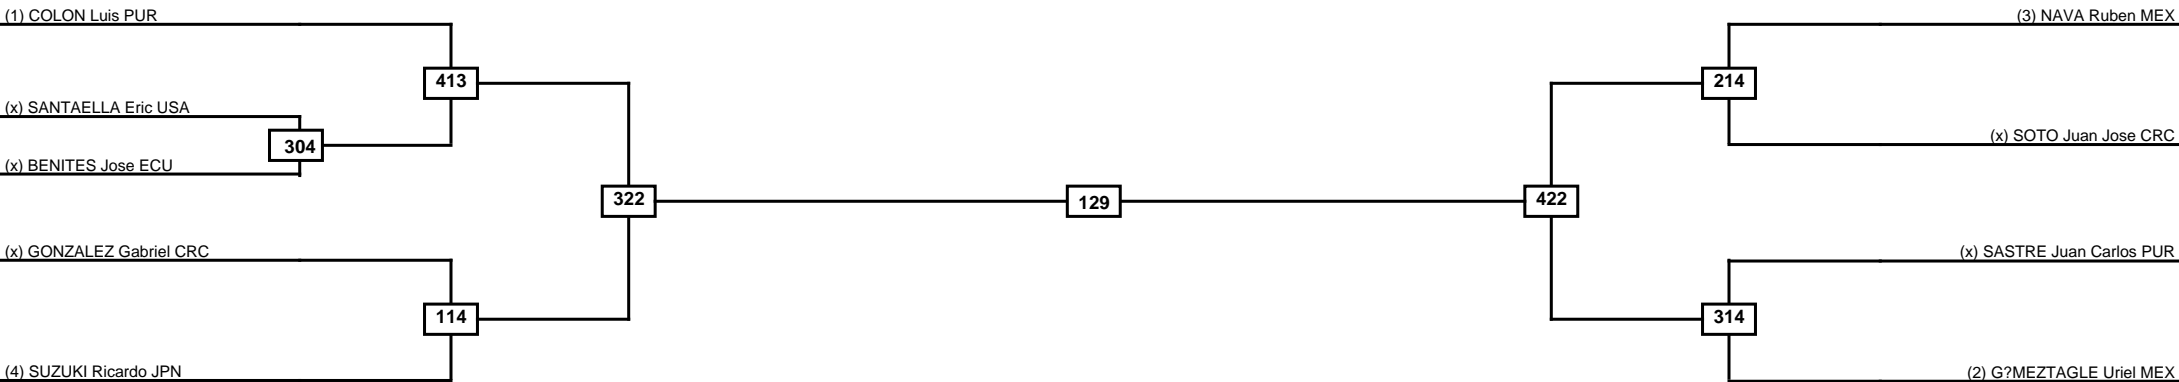

Random Weigh-in is at 7:00am in the Venue.
Pesaje Random a las 7:00am en el evento.

Matches Control

Orden de llamado

Classification
1
2
3
3

LEGEND	RSC: Win by Referee stops contest	PTG: Win by Point gap	SUP: Win by Superiority	DSQ: Win by Disqualification	DQB: Win by Disqualification for Unsportsmanlike behavior	DWR: Win by double Withdrawal	R: Round
(x)Seed	PFT: Win by Final score	GDP: Win by Golden points	WDR: Win by Withdrawal	PUN: Win by Punitive declaration	DDB: Double disqualification for Unsportsmanlike behavior	DDQ: Double Disqualification	

Quarterfinals	Semifinals	Final	Semifinals	Quarterfinals
---------------	------------	-------	------------	---------------

Classification
1
2
3
3

LEGEND	RSC: Win by Referee stops contest	PTG: Win by Point gap	SUP: Win by Superiority	DSQ: Win by Disqualification	DQB: Win by Disqualification for Unsportsmanlike behavior	DWR: Win by double Withdrawal	R: Round
(x)Seed	PFT: Win by Final score	GDP: Win by Golden points	WDR: Win by Withdrawal	PUN: Win by Punitive declaration	DDB: Double disqualification for Unsportsmanlike behavior	DDQ: Double Disqualification	

Round of 16	Quarterfinals	Semifinals	Final
-------------	---------------	------------	-------

Classification
1
2
3
3

LEGEND	RSC: Win by Referee stops contest	PTG: Win by Point gap	SUP: Win by Superiority	DSQ: Win by Disqualification	DQB: Win by Disqualification for Unsportsmanlike behavior	DWR: Win by double Withdrawal	R: Round
(x)Seed	PFT: Win by Final score	GDP: Win by Golden points	WDR: Win by Withdrawal	PUN: Win by Punitive declaration	DDB: Double disqualification for Unsportsmanlike behavior	DDQ: Double Disqualification	