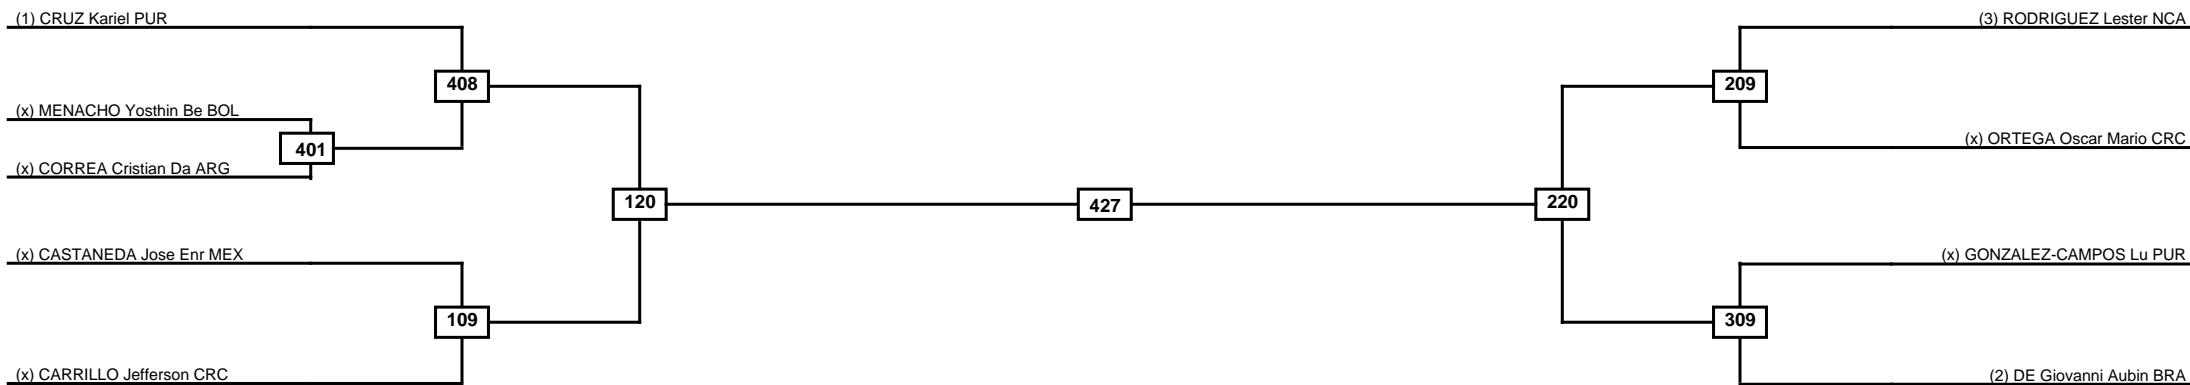

Round of 16	Quarterfinals	Semifinals	Final	Semifinals	Quarterfinals	Round of 16
-------------	---------------	------------	-------	------------	---------------	-------------

Classification
1
2
3
3

LEGEND	RSC: Win by Referee stops contest	PTG: Win by Point gap	SUP: Win by Superiority	DSQ: Win by Disqualification	DQB: Win by Disqualification for Unsportsmanlike behavior	DWR: Win by double Withdrawal	R: Round
	PFT: Win by Final score	GDP: Win by Golden points	WDR: Win by Withdrawal	PUN: Win by Punitive declaration	DDB: Double disqualification for Unsportsmanlike behavior	DDQ: Double Disqualification	

Round of 32 Round of 16 Quarterfinals Semifinals Final Semifinals Quarterfinals Round of 16 Round of 32

Classification
1
2
3
3

LEGEND RSC: Win by Referee stops contest PTG: Win by Point gap SUP: Win by Superiority DSQ: Win by Disqualification DQB: Win by Disqualification for Unsportsmanlike behavior DWR: Win by double Withdrawal R: Round
 (x)Seed PFT: Win by Final score GDP: Win by Golden points WDR: Win by Withdrawal PUN: Win by Punitive declaration DDB: Double disqualification for Unsportsmanlike behavior DDQ: Double Disqualification