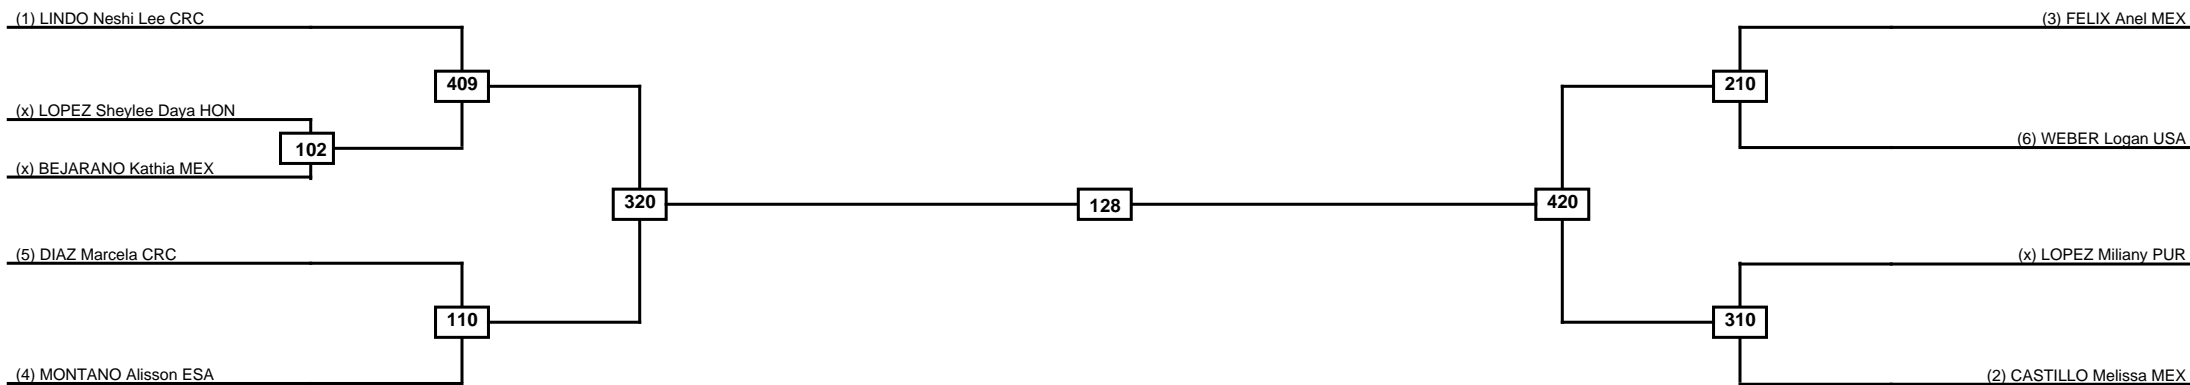

Classification
1
2
3
3

LEGEND	RSC: Win by Referee stops contest	PTG: Win by Point gap	SUP: Win by Superiority	DSQ: Win by Disqualification	DQB: Win by Disqualification for Unsportsmanlike behavior	DWR: Win by double Withdrawal	R: Round
(x)Seed	PFT: Win by Final score	GDP: Win by Golden points	WDR: Win by Withdrawal	PUN: Win by Punitive declaration	DDB: Double disqualification for Unsportsmanlike behavior	DDQ: Double Disqualification