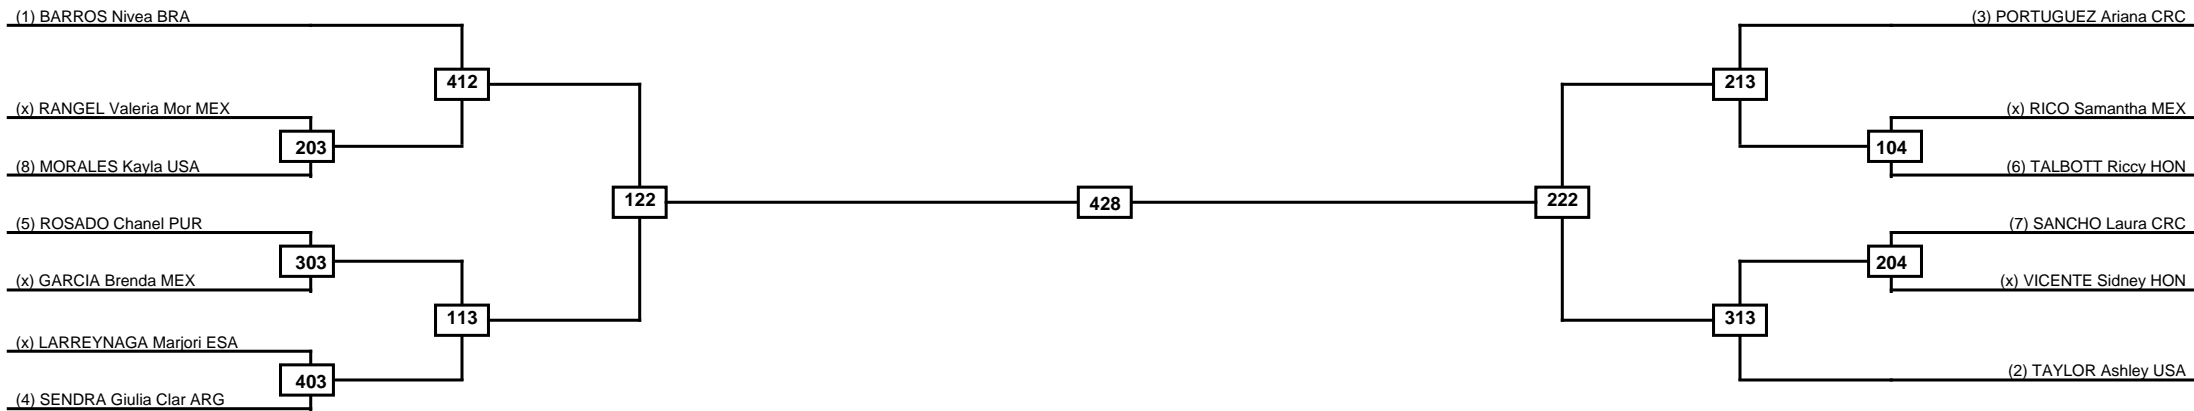

Round of 16	Quarterfinals	Semifinals	Final

Classification
1
2
3
3

LEGEND	RSC: Win by Referee stops contest	PTG: Win by Point gap	SUP: Win by Superiority	DSQ: Win by Disqualification	DQB: Win by Disqualification for Unsportsmanlike behavior	DWR: Win by double Withdrawal	R: Round
	(x)Seed	PFT: Win by Final score	GDP: Win by Golden points	WDR: Win by Withdrawal	PUN: Win by Punitive declaration	DDB: Double disqualification for Unsportsmanlike behavior	DDQ: Double Disqualification