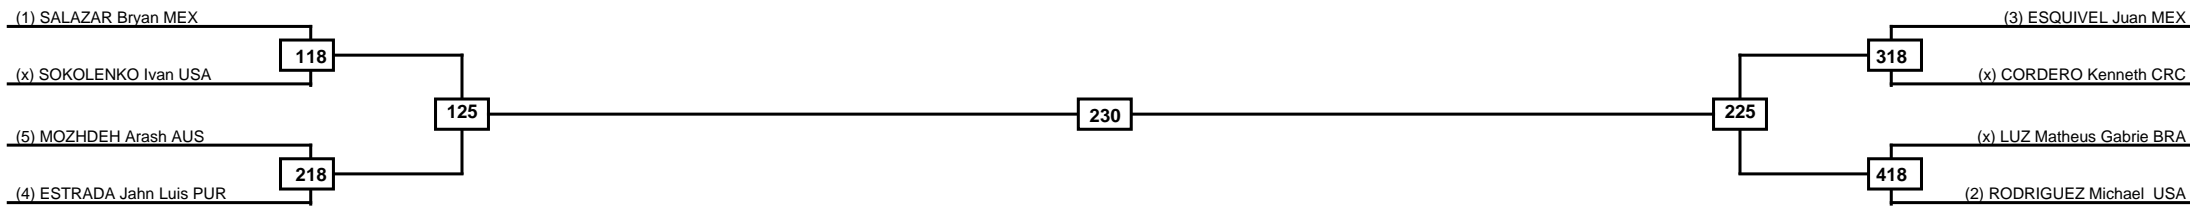

Random Weigh-in is at 7:00am in the Venue.
Pesaje Random a las 7:00am en el evento.

Matches Control

Orden de llamado

Classification
1
2
3
3

LEGEND	RSC: Win by Referee stops contest	PTG: Win by Point gap	SUP: Win by Superiority	DSQ: Win by Disqualification	DQB: Win by Disqualification for Unsportsmanlike behavior	DWR: Win by double Withdrawal	R: Round
(x)Seed	PFT: Win by Final score	GDP: Win by Golden points	WDR: Win by Withdrawal	PUN: Win by Punitive declaration	DDB: Double disqualification for Unsportsmanlike behavior	DDQ: Double Disqualification	

Quarterfinals	Semifinals	Final	Semifinals	Quarterfinals
---------------	------------	-------	------------	---------------

Classification
1
2
3
3

LEGEND	RSC: Win by Referee stops contest	PTG: Win by Point gap	SUP: Win by Superiority	DSQ: Win by Disqualification	DQB: Win by Disqualification for Unsportsmanlike behavior	DWR: Win by double Withdrawal	R: Round
(x)Seed	PFT: Win by Final score	GDP: Win by Golden points	WDR: Win by Withdrawal	PUN: Win by Punitive declaration	DDB: Double disqualification for Unsportsmanlike behavior	DDQ: Double Disqualification	