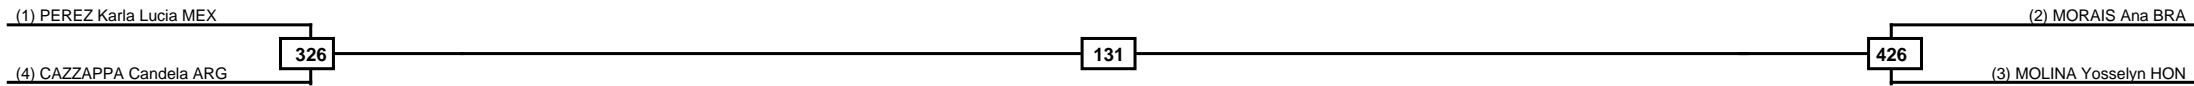

Semifinals	Final	Semifinals

Classification
1
2
3
3

LEGEND	RSC: Win by Referee stops contest	PTG: Win by Point gap	SUP: Win by Superiority	DSQ: Win by Disqualification	DQB: Win by Disqualification for Unsportsmanlike behavior	DWR: Win by double Withdrawal	R: Round
(x)Seed	PFT: Win by Final score	GDP: Win by Golden points	WDR: Win by Withdrawal	PUN: Win by Punitive declaration	DDB: Double disqualification for Unsportsmanlike behavior	DDQ: Double Disqualification