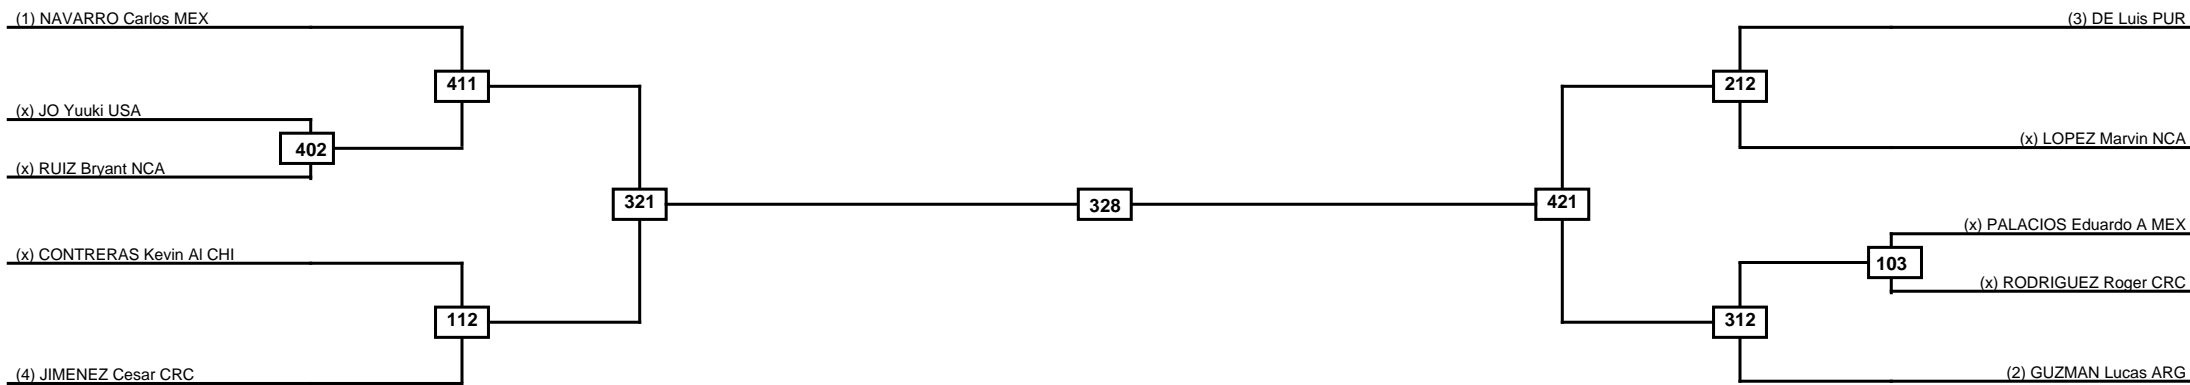

Round of 16	Quarterfinals	Semifinals	Final	Semifinals	Quarterfinals	Round of 16

Classification
1
2
3
3

LEGEND	RSC: Win by Referee stops contest	PTG: Win by Point gap	SUP: Win by Superiority	DSQ: Win by Disqualification	DQB: Win by Disqualification for Unsportsmanlike behavior	DWR: Win by double Withdrawal	R: Round
	PFT: Win by Final score	GDP: Win by Golden points	WDR: Win by Withdrawal	PUN: Win by Punitive declaration	DDB: Double disqualification for Unsportsmanlike behavior	DDQ: Double Disqualification