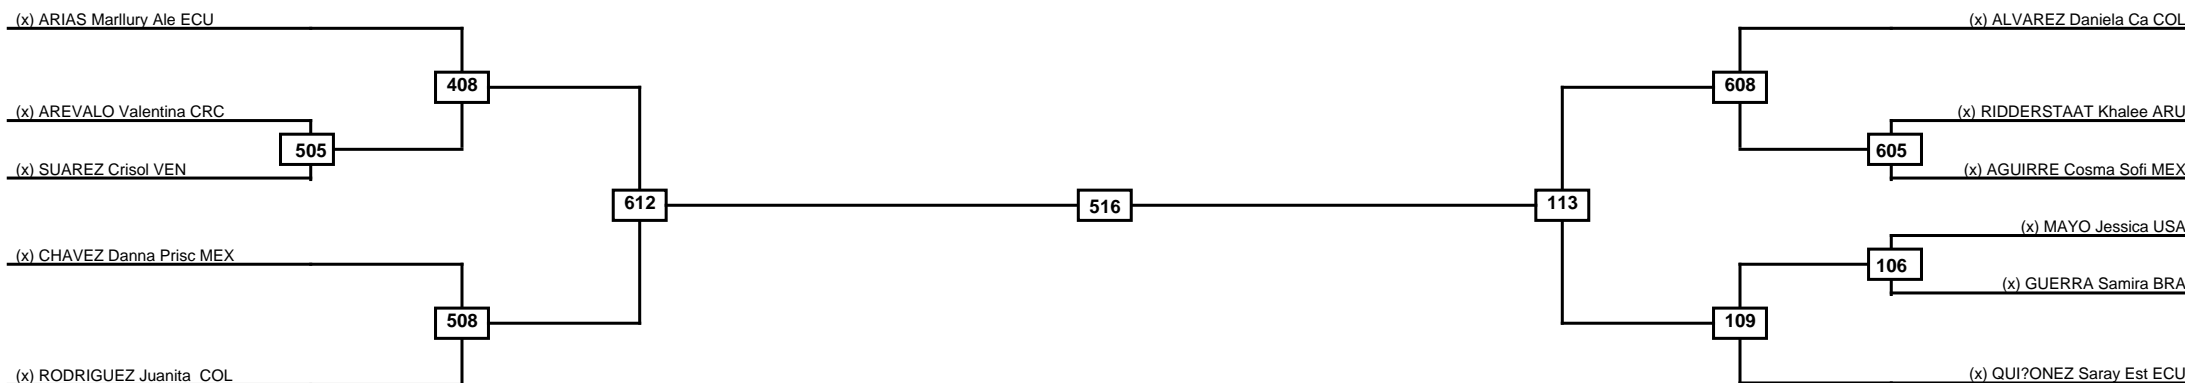

Round of 16   Quarterfinals   Semifinals   Final   Semifinals   Quarterfinals   Round of 16

Classification

LEGEND   RSC: Win by Referee stops contest   PTG: Win by Point gap   SUP: Win by Superiority   DSQ: Win by Disqualification   DQB: Win by Disqualification for Unsportsmanlike behavior   DWR: Win by double Withdrawal   R: Round
(x)Seed   PFT: Win by Final score   GDP: Win by Golden points   WDR: Win by Withdrawal   PUN: Win by Punitive declaration   DDB: Double disqualification for Unsportsmanlike behavior   DDQ: Double Disqualification