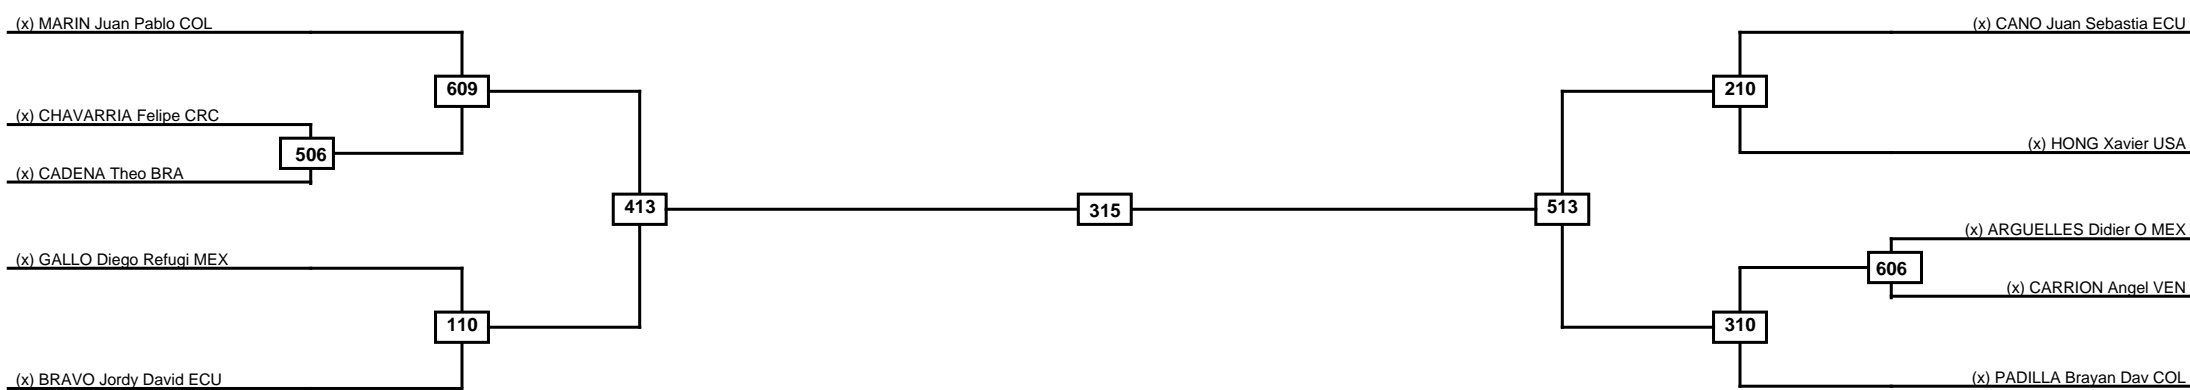

Round of 16	Quarterfinals	Semifinals	Final	Semifinals	Quarterfinals	Round of 16

Classification

LEGEND	RSC: Win by Referee stops contest	PTG: Win by Point gap	SUP: Win by Superiority	DSQ: Win by Disqualification	DQB: Win by Disqualification for Unsportsmanlike behavior	DWR: Win by double Withdrawal	R: Round
(x)Seed	PFT: Win by Final score	GDP: Win by Golden points	WDR: Win by Withdrawal	PUN: Win by Punitive declaration	DDB: Double disqualification for Unsportsmanlike behavior	DDQ: Double Disqualification