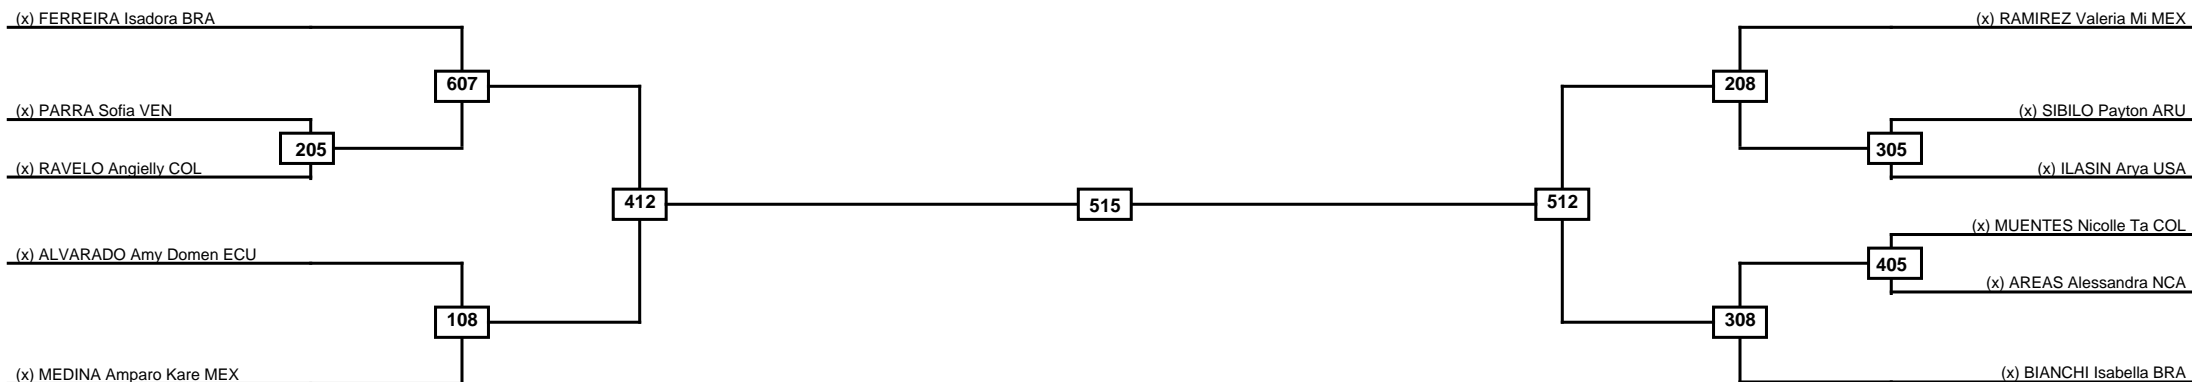

Round of 16   Quarterfinals   Semifinals   Final   Semifinals   Quarterfinals   Round of 16

Classification

LEGEND   RSC: Win by Referee stops contest   PTG: Win by Point gap   SUP: Win by Superiority   DSQ: Win by Disqualification   DQB: Win by Disqualification for Unsportsmanlike behavior   DWR: Win by double Withdrawal   R: Round
(x)Seed   PFT: Win by Final score   GDP: Win by Golden points   WDR: Win by Withdrawal   PUN: Win by Punitive declaration   DDB: Double disqualification for Unsportsmanlike behavior   DDQ: Double Disqualification