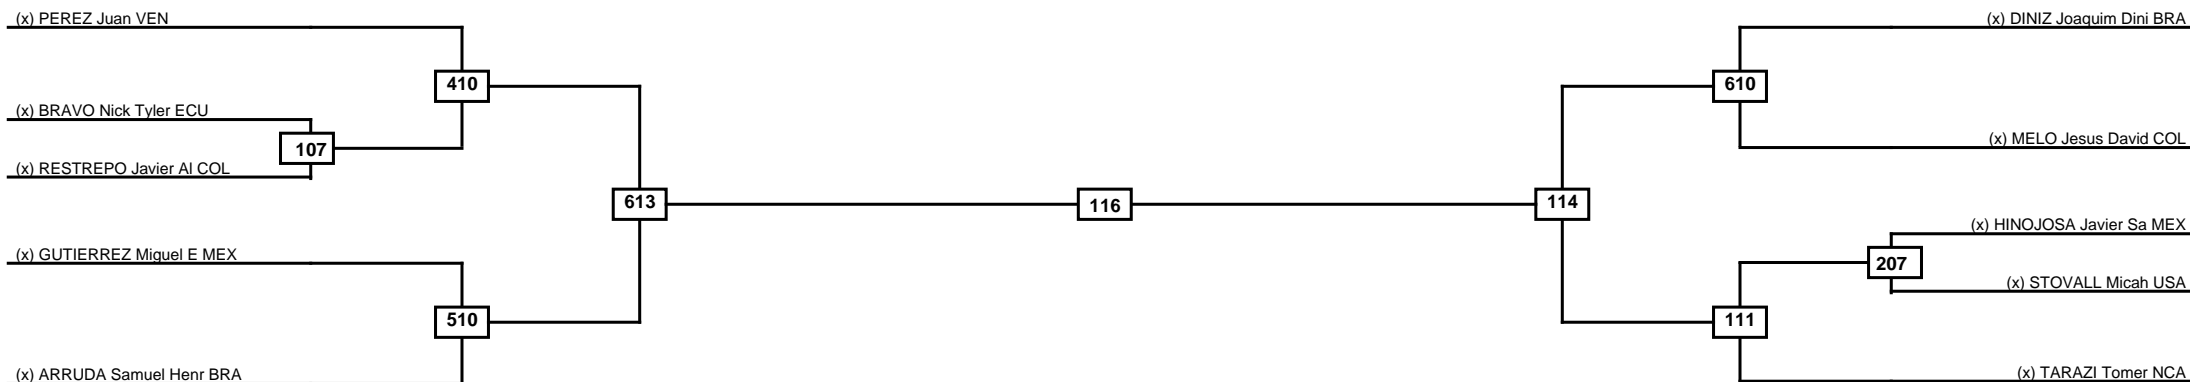

Round of 16	Quarterfinals	Semifinals	Final	Semifinals	Quarterfinals	Round of 16

Classification

LEGEND	RSC: Win by Referee stops contest	PTG: Win by Point gap	SUP: Win by Superiority	DSQ: Win by Disqualification	DQB: Win by Disqualification for Unsportsmanlike behavior	DWR: Win by double Withdrawal	R: Round
	PFT: Win by Final score	GDP: Win by Golden points	WDR: Win by Withdrawal	PUN: Win by Punitive declaration	DDB: Double disqualification for Unsportsmanlike behavior	DDQ: Double Disqualification