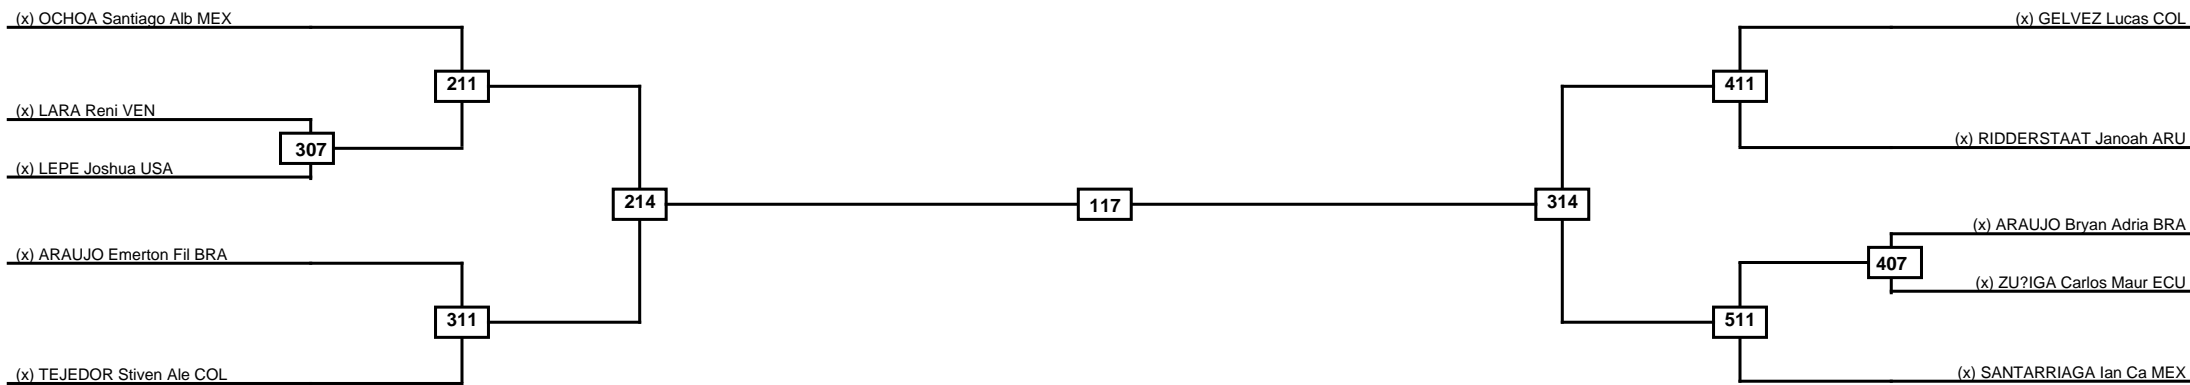

Round of 16	Quarterfinals	Semifinals	Final	Semifinals	Quarterfinals	Round of 16

Classification

LEGEND	RSC: Win by Referee stops contest	PTG: Win by Point gap	SUP: Win by Superiority	DSQ: Win by Disqualification	DQB: Win by Disqualification for Unsportsmanlike behavior	DWR: Win by double Withdrawal	R: Round
(x)Seed	PFT: Win by Final score	GDP: Win by Golden points	WDR: Win by Withdrawal	PUN: Win by Punitive declaration	DDB: Double disqualification for Unsportsmanlike behavior	DDQ: Double Disqualification