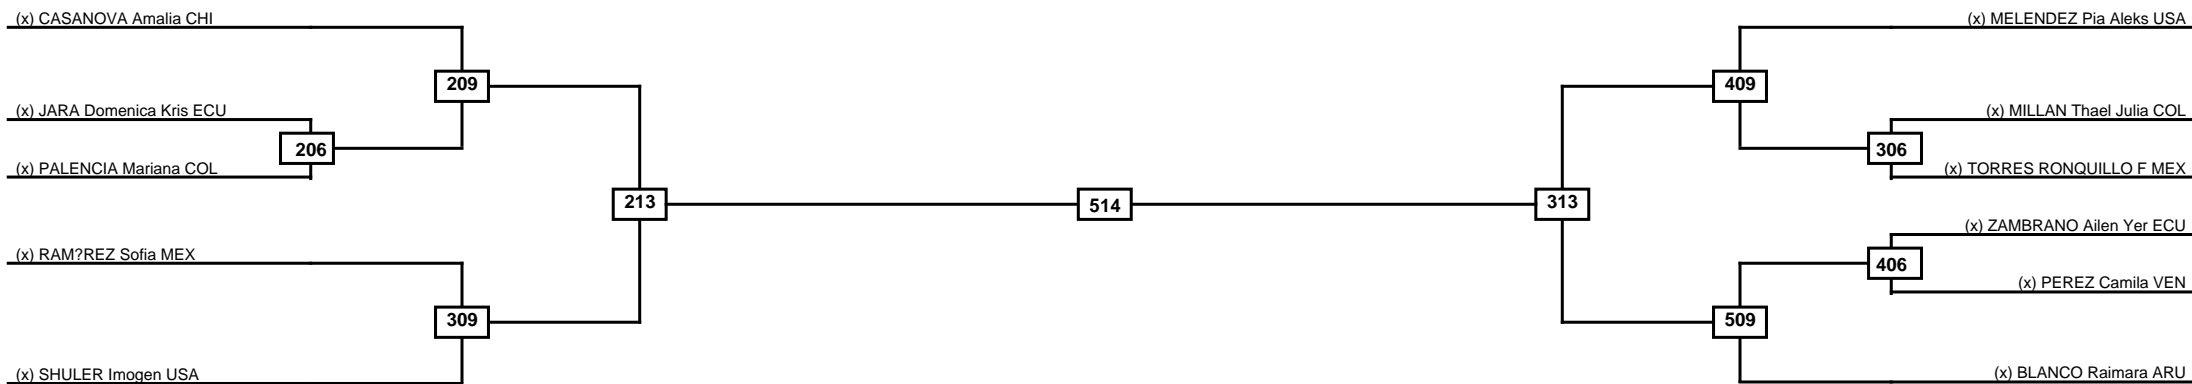

Round of 16   Quarterfinals   Semifinals   Final   Semifinals   Quarterfinals   Round of 16

Classification

LEGEND	RSC: Win by Referee stops contest	PTG: Win by Point gap	SUP: Win by Superiority	DSQ: Win by Disqualification	DQB: Win by Disqualification for Unsportsmanlike behavior	DWR: Win by double Withdrawal	R: Round
(x)Seed	PFT: Win by Final score	GDP: Win by Golden points	WDR: Win by Withdrawal	PUN: Win by Punitive declaration	DDB: Double disqualification for Unsportsmanlike behavior	DDQ: Double Disqualification