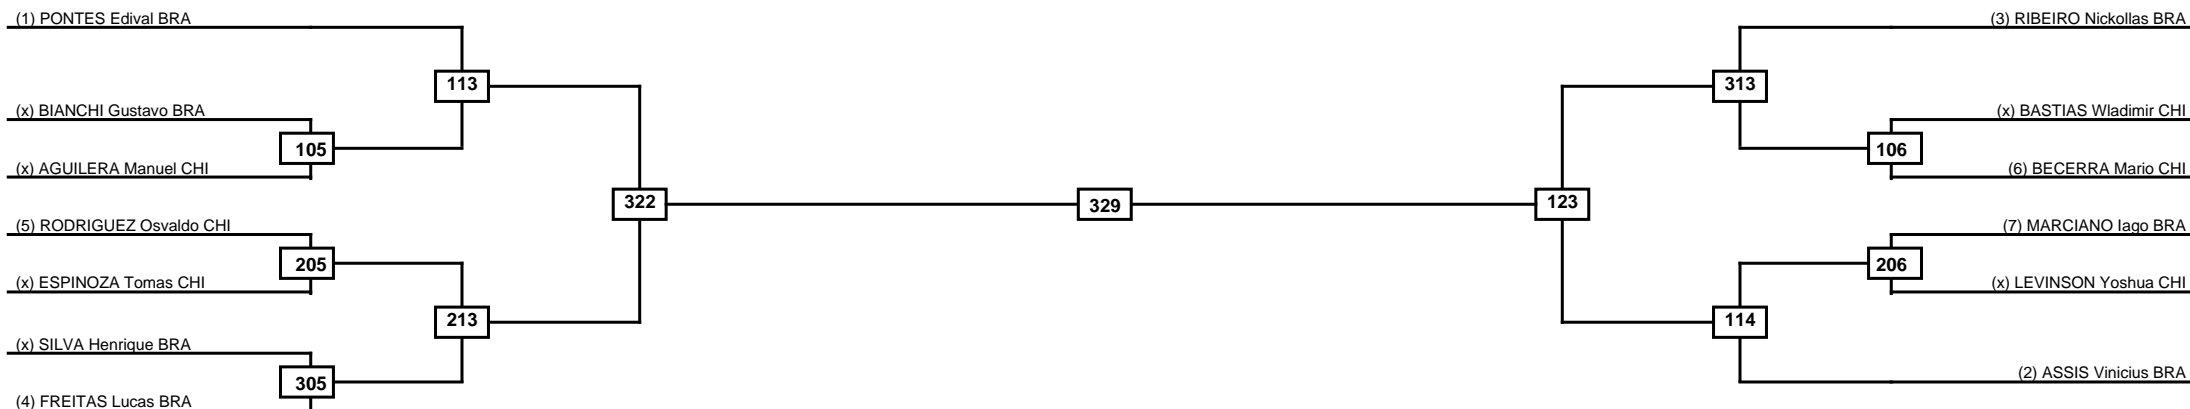

Round of 16	Quarterfinals	Semifinals	Final	Semifinals	Quarterfinals	Round of 16

Classification
1
2
3
3

LEGEND	RSC: Win by Referee stops contest	PTG: Win by Point gap	SUP: Win by Superiority	DSQ: Win by Disqualification	DQB: Win by Disqualification for Unsportsmanlike behavior	DWR: Win by double Withdrawal	R: Round
	(x)Seed PFT: Win by Final score	GDP: Win by Golden points	WDR: Win by Withdrawal	PUN: Win by Punitive declaration	DDB: Double disqualification for Unsportsmanlike behavior	DDQ: Double Disqualification