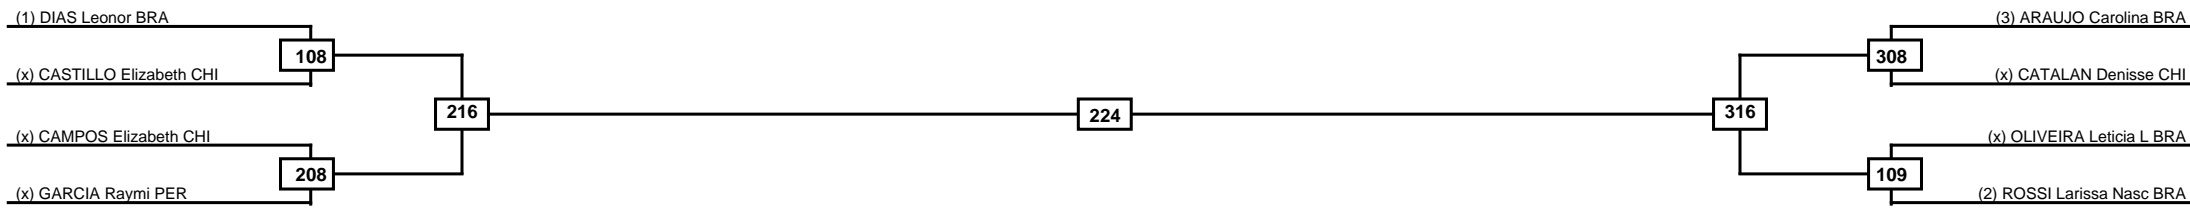

Quarterfinals	Semifinals	Final	Semifinals	Quarterfinals

Classification
1
2
3
3

LEGEND	RSC: Win by Referee stops contest	PTG: Win by Point gap	SUP: Win by Superiority	DSQ: Win by Disqualification	DQB: Win by Disqualification for Unsportsmanlike behavior	DWR: Win by double Withdrawal	R: Round
	(x)Seed	PFT: Win by Final score	GDP: Win by Golden points	WDR: Win by Withdrawal	PUN: Win by Punitive declaration	DDB: Double disqualification for Unsportsmanlike behavior	DDQ: Double Disqualification