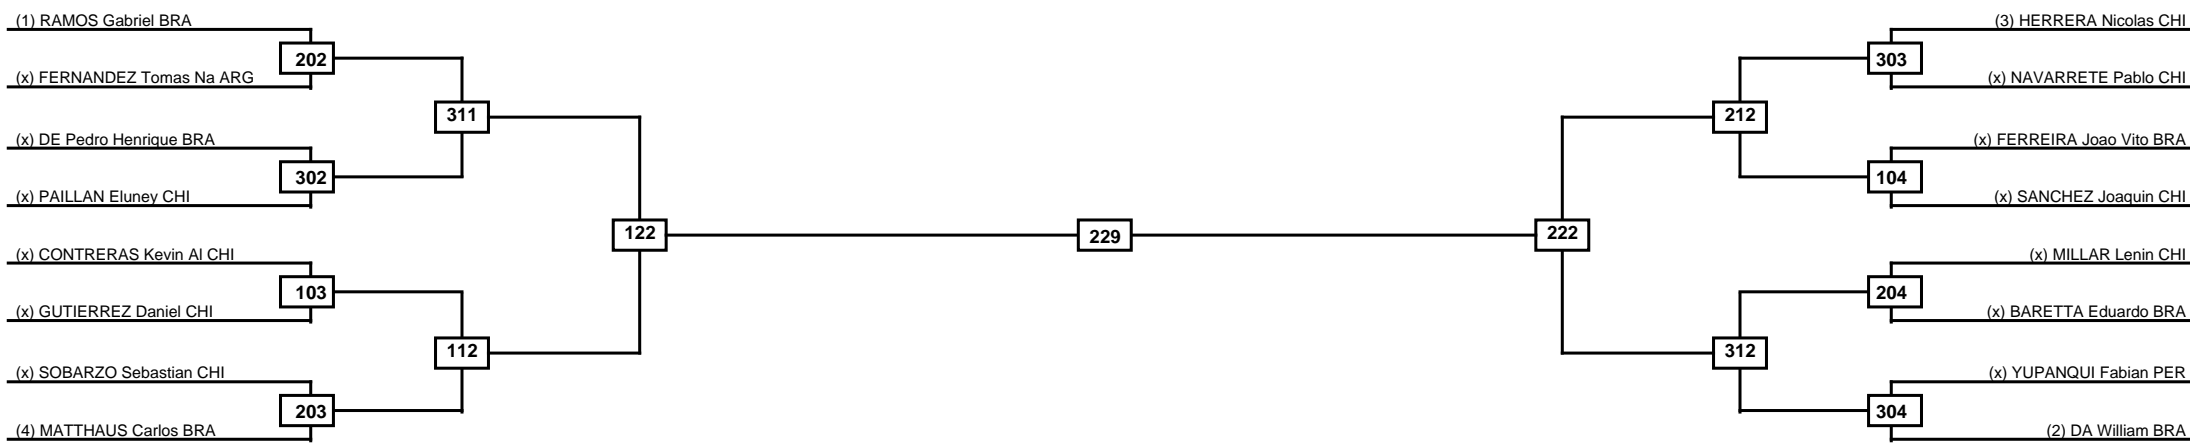

Round of 16	Quarterfinals	Semifinals	Final	Semifinals	Quarterfinals	Round of 16

Classification
1
2
3
3

LEGEND	RSC: Win by Referee stops contest	PTG: Win by Point gap	SUP: Win by Superiority	DSQ: Win by Disqualification	DQB: Win by Disqualification for Unsportsmanlike behavior	DWR: Win by double Withdrawal	R: Round
	(x)Seed	PFT: Win by Final score	GDP: Win by Golden points	WDR: Win by Withdrawal	PUN: Win by Punitive declaration	DDB: Double disqualification for Unsportsmanlike behavior	DDQ: Double Disqualification