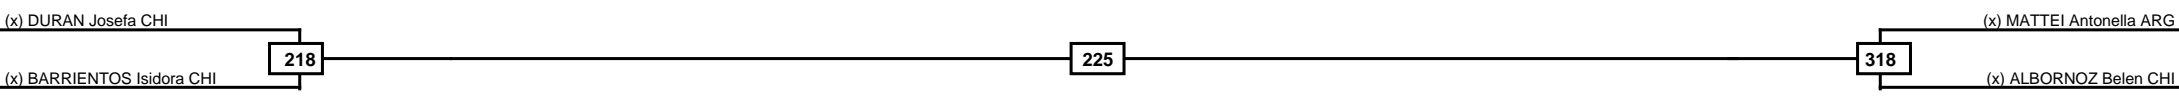

Semifinals	Final	Semifinals

Classification
1
2
3
3

LEGEND	RSC: Win by Referee stops contest	PTG: Win by Point gap	SUP: Win by Superiority	DSQ: Win by Disqualification	DQB: Win by Disqualification for Unsportsmanlike behavior	DWR: Win by double Withdrawal	R: Round
(x)Seed	PFT: Win by Final score	GDP: Win by Golden points	WDR: Win by Withdrawal	PUN: Win by Punitive declaration	DDB: Double disqualification for Unsportsmanlike behavior	DDQ: Double Disqualification