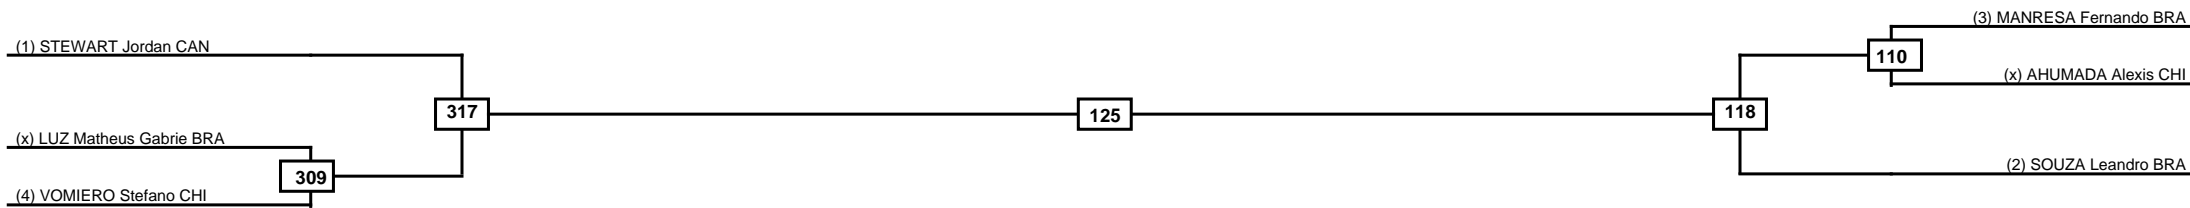

Quarterfinals	Semifinals	Final	Semifinals	Quarterfinals

Classification
1
2
3
3

LEGEND	RSC: Win by Referee stops contest	PTG: Win by Point gap	SUP: Win by Superiority	DSQ: Win by Disqualification	DQB: Win by Disqualification for Unsportsmanlike behavior	DWR: Win by double Withdrawal	R: Round
	PFT: Win by Final score	GDP: Win by Golden points	WDR: Win by Withdrawal	PUN: Win by Punitive declaration	DDB: Double disqualification for Unsportsmanlike behavior	DDQ: Double Disqualification