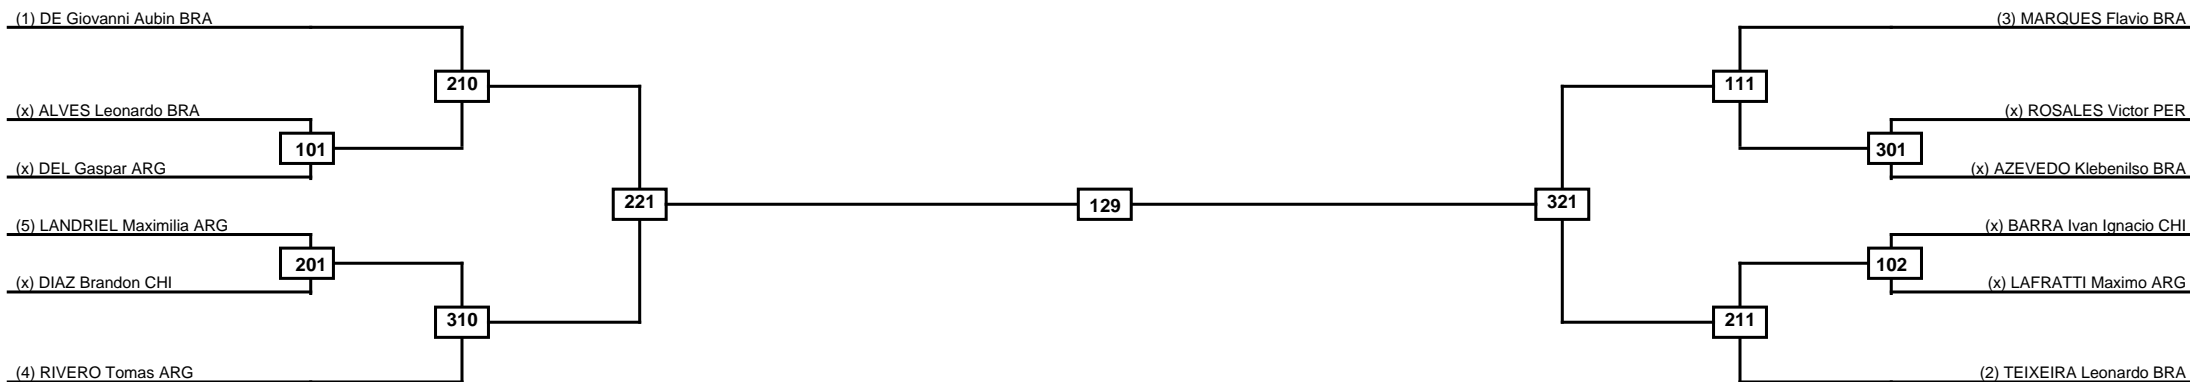

Round of 16	Quarterfinals	Semifinals	Final	Semifinals	Quarterfinals	Round of 16

Classification
1
2
3
3

LEGEND	RSC: Win by Referee stops contest	PTG: Win by Point gap	SUP: Win by Superiority	DSQ: Win by Disqualification	DQB: Win by Disqualification for Unsportsmanlike behavior	DWR: Win by double Withdrawal	R: Round
	PFT: Win by Final score	GDP: Win by Golden points	WDR: Win by Withdrawal	PUN: Win by Punitive declaration	DDB: Double disqualification for Unsportsmanlike behavior	DDQ: Double Disqualification