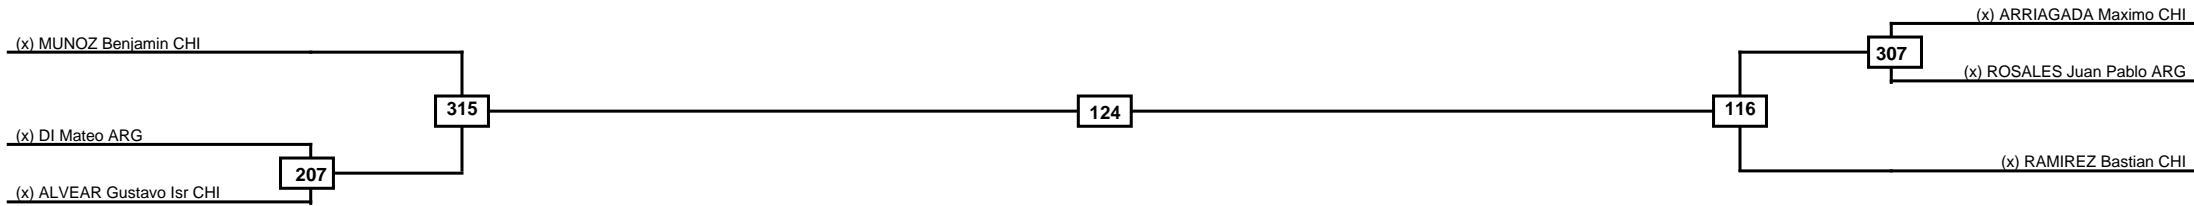

Final

(x) GONZALEZ Ignacio CHI

327

(x) GUZMAN Sebastian A PER

Classification
1
2
3
3

LEGEND	RSC: Win by Referee stops contest	PTG: Win by Point gap	SUP: Win by Superiority	DSQ: Win by Disqualification	DQB: Win by Disqualification for Unsportsmanlike behavior	DWR: Win by double Withdrawal	R: Round
(x)Seed	PFT: Win by Final score	GDP: Win by Golden points	WDR: Win by Withdrawal	PUN: Win by Punitive declaration	DDB: Double disqualification for Unsportsmanlike behavior	DDQ: Double Disqualification	

Quarterfinals	Semifinals	Final	Semifinals	Quarterfinals
---------------	------------	-------	------------	---------------

Classification
1
2
3
3

LEGEND	RSC: Win by Referee stops contest	PTG: Win by Point gap	SUP: Win by Superiority	DSQ: Win by Disqualification	DQB: Win by Disqualification for Unsportsmanlike behavior	DWR: Win by double Withdrawal	R: Round
	PFT: Win by Final score	GDP: Win by Golden points	WDR: Win by Withdrawal	PUN: Win by Punitive declaration	DDB: Double disqualification for Unsportsmanlike behavior	DDQ: Double Disqualification	