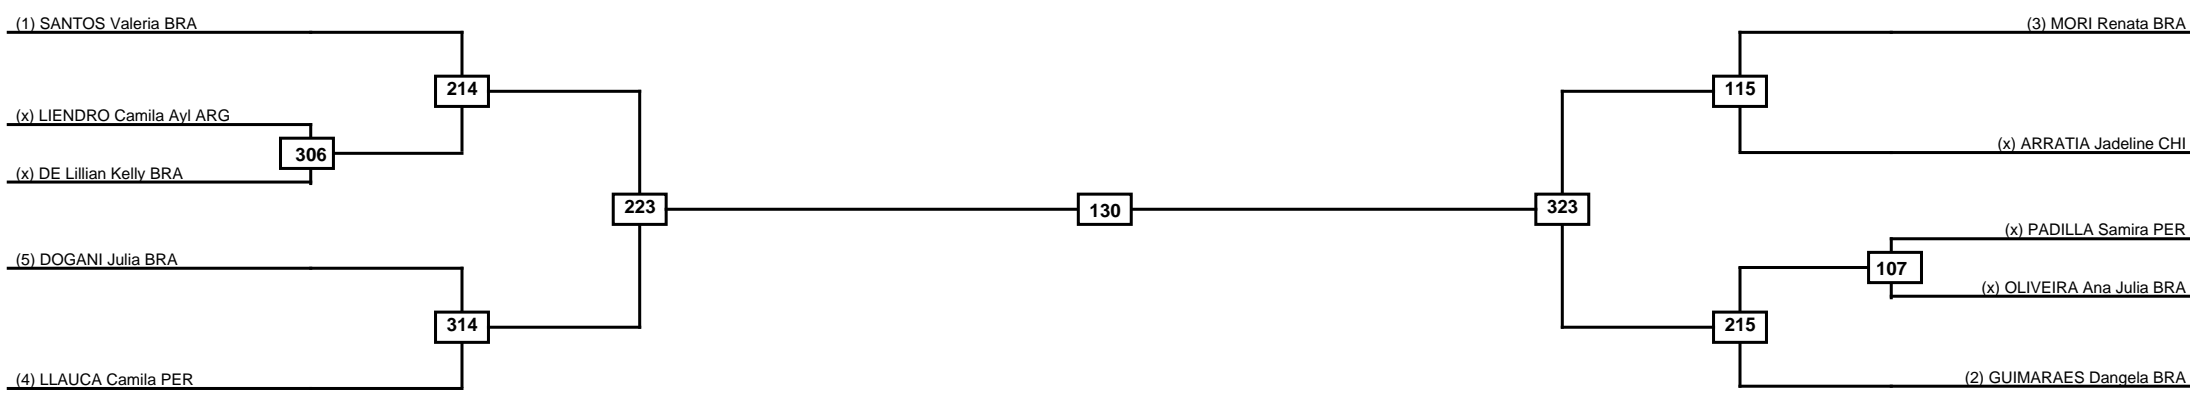

Round of 16	Quarterfinals	Semifinals	Final	Semifinals	Quarterfinals	Round of 16

Classification
1
2
3
3

LEGEND	RSC: Win by Referee stops contest	PTG: Win by Point gap	SUP: Win by Superiority	DSQ: Win by Disqualification	DQB: Win by Disqualification for Unsportsmanlike behavior	DWR: Win by double Withdrawal	R: Round
	(x)Seed	PFT: Win by Final score	GDP: Win by Golden points	WDR: Win by Withdrawal	PUN: Win by Punitive declaration	DDB: Double disqualification for Unsportsmanlike behavior	DDQ: Double Disqualification